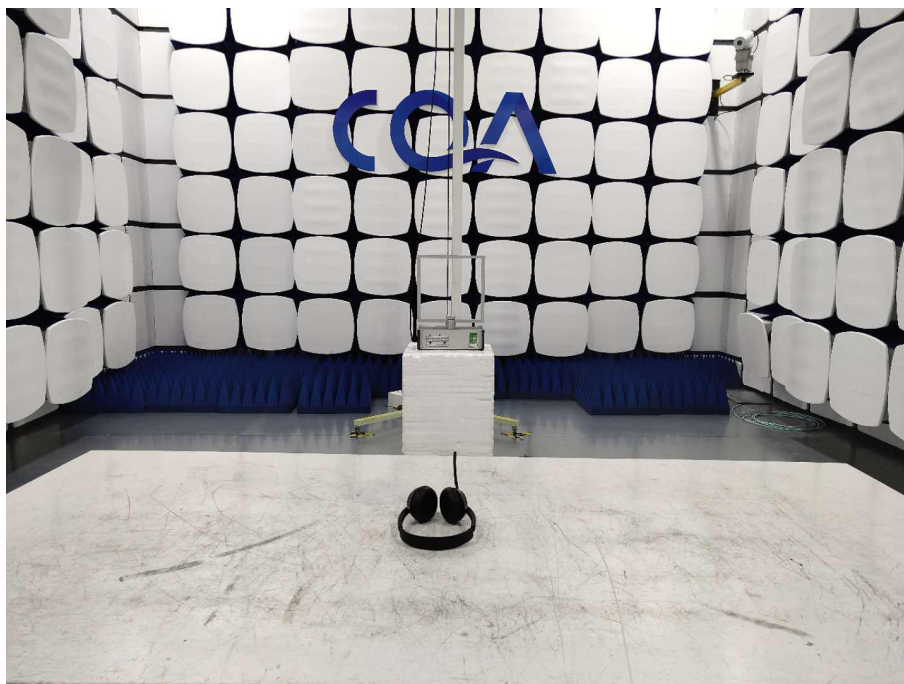

1 Photographs - EUT Test Setup

1.1 Radiated Spurious Emission

9KHz~30MHz:

30MHz~1GHz:

Above 1GHz: