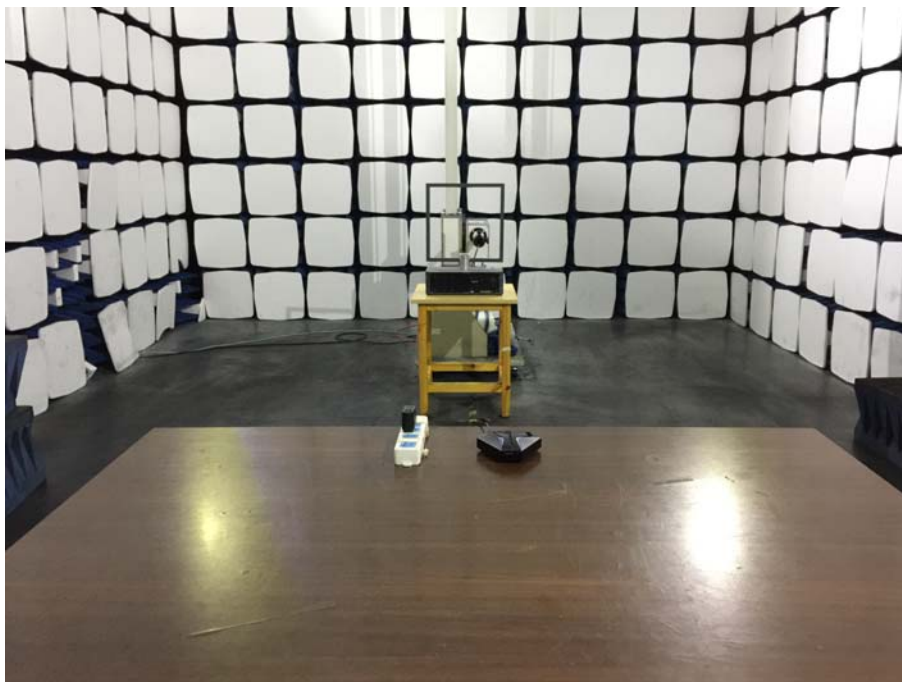

EXHIBIT 4 - TEST SETUP PHOTOGRAPHS

Conducted Emission Test Setup

Radiation Emission Test Setup (Below 30MHz)

Radiation Emission Test Setup (30MHz to 1GHz)

Radiation Emission Test Setup (Above 1GHz)