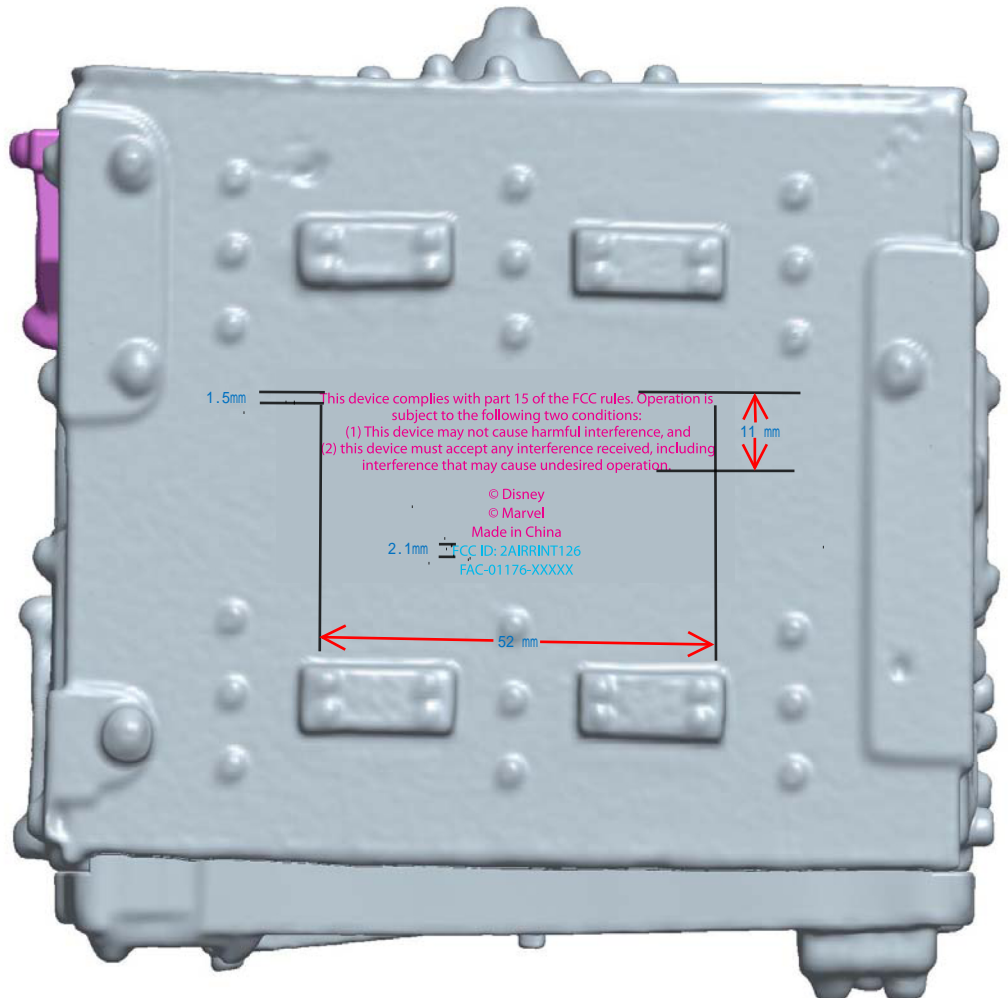

GROOT SPEAKER
 PRODUCT MARKINGS
 1-14-2020

PINK= ENGRAVED

PINK= ENGRAVED

Bottom view

PINK= ENGRAVED

BLUE= TEMPO PRINT

FCC: ID-XXXX-XXXX
 FAC-011776-XXXX

© Disney
 © Marvel
 Made in China