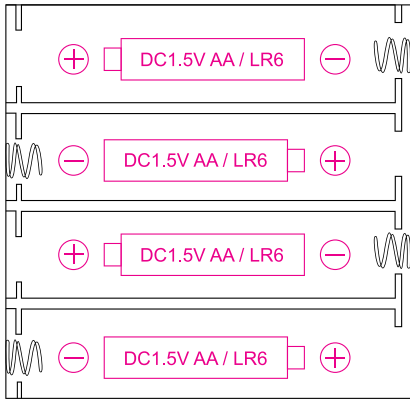

GROOT SPEAKER
 PRODUCT MARKINGS
 1-14-2020

PINK= ENGRAVED

PINK= ENGRAVED

Bottom view

PINK= ENGRAVED

BLUE= TEMPO PRINT

FCC: ID-XXXX-XXXX
 FAC-011776-XXXX

© Disney
 © Marvel
 Made in China