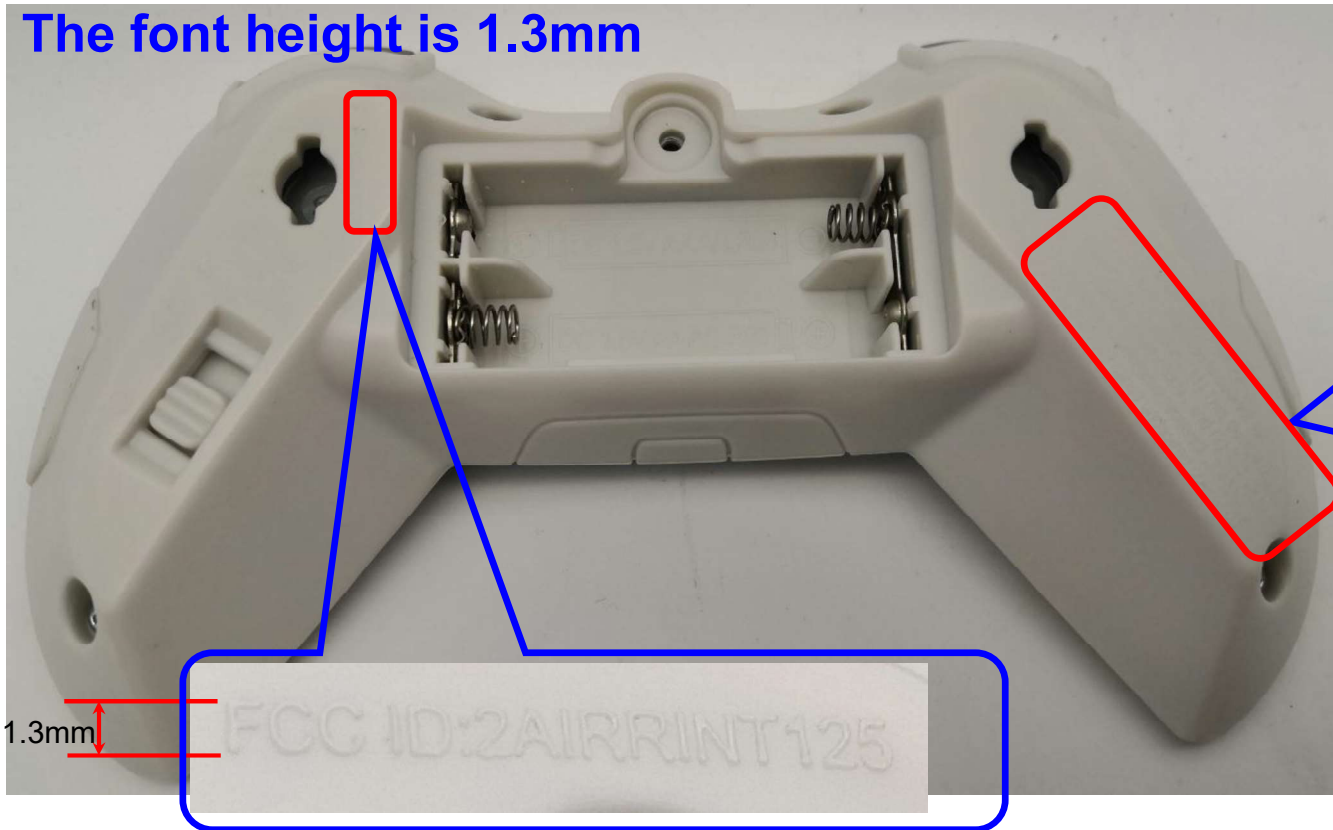

2/ WSB20 FEAT SPIDER BOT (Remote)

FCC ID: 2AIRRINT125

The font height is 1.3mm

**FCC statement,
the font height is 1.5mm**

This device complies with Part 15 of the FCC Rules. Operation is subject to the following two conditions: (1) This device may not cause harmful interference, and (2) this device must accept any interference received, including interference that may cause undesired operation.