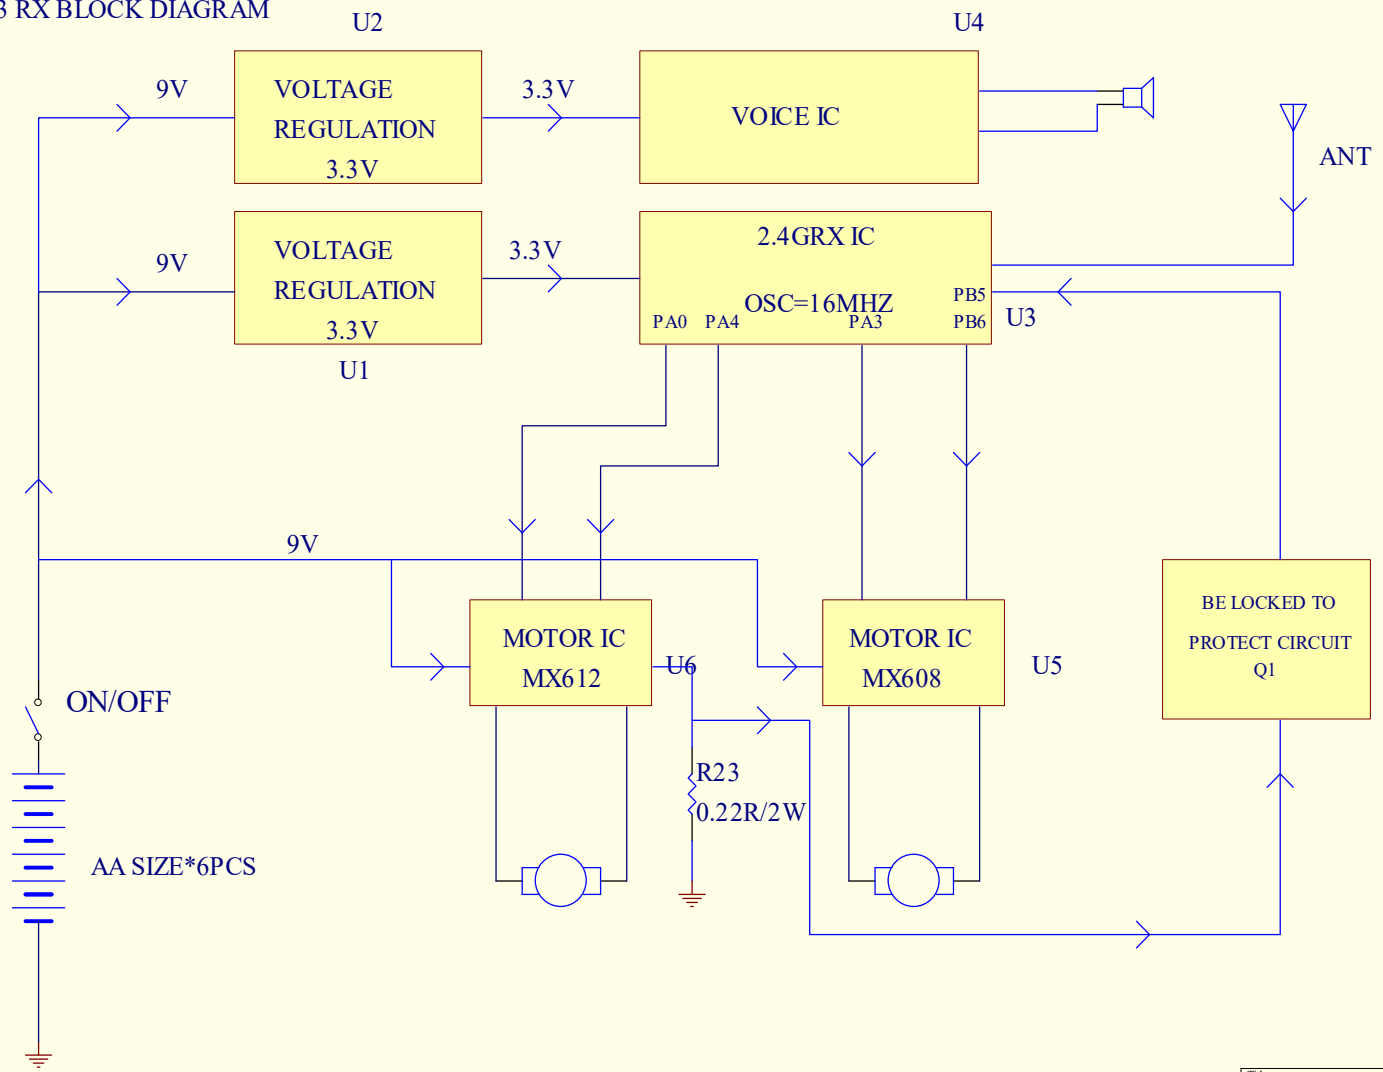

PC17043 RX BLOCK DIAGRAM

Title		
Size	Number	Revision
B		
Date:	18-Oct-2017	Sheet of
File:	E:\罗春波文件\星泰股份\PC17043\PC17043_01	Drawn By: