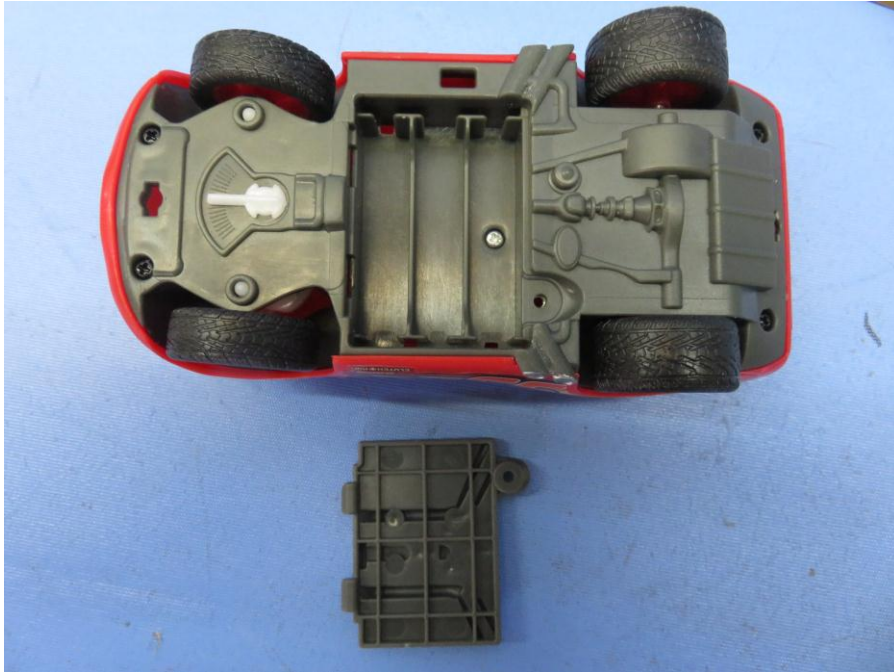

INTERTEK TESTING SERVICE

Report No.: 16100151HKG-001

Equipment Photographs

Model : B101Q31702

(Internal)

INTERTEK TESTING SERVICE

Report No.: 16100151HKG-001

Equipment Photographs

Model : B101Q31702

(Internal)

INTERTEK TESTING SERVICE

Report No.: 16100151HKG-001

Equipment Photographs

Model : B101Q31702

(Internal)