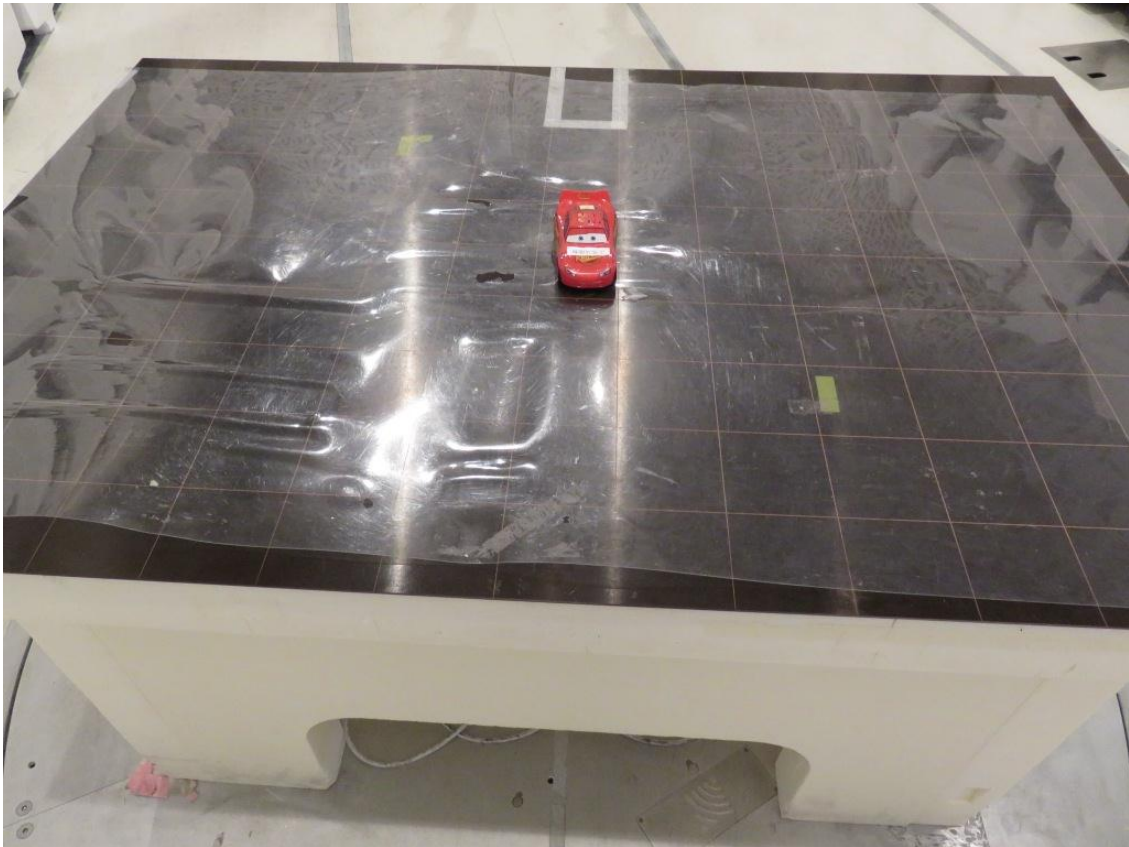


INTERTEK TESTING SERVICE

Configuration Photographs

Worst-Case Radiated Emissions

Model : B101Q31702

INTERTEK TESTING SERVICE

Configuration Photographs
Worst-Case Radiated Emissions
Model : B101Q31702

INTERTEK TESTING SERVICE

Configuration Photographs
Worst-Case Radiated Emissions
Model : B101Q31702

INTERTEK TESTING SERVICE

Configuration Photographs
Worst-Case Radiated Emissions
Model : B101Q31702