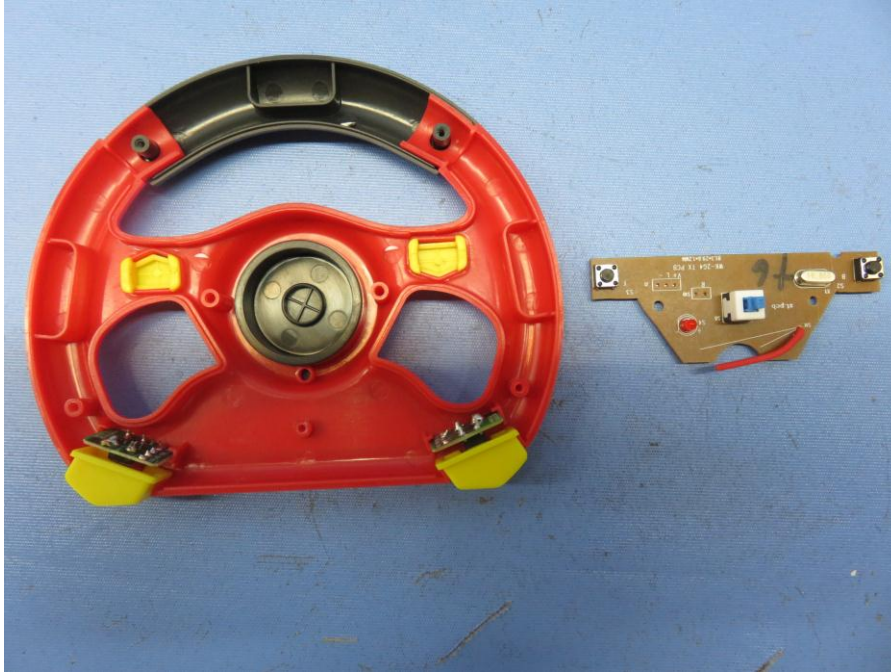

INTERTEK TESTING SERVICE

Report No.: 16100151HKG-001

Equipment Photographs

Model : B101Q31701

(Internal)

INTERTEK TESTING SERVICE

Report No.: 16100151HKG-001

Equipment Photographs

Model : B101Q31701

(Internal)

INTERTEK TESTING SERVICE

Report No.: 16100151HKG-001

Equipment Photographs

Model : B101Q31701

(Internal)