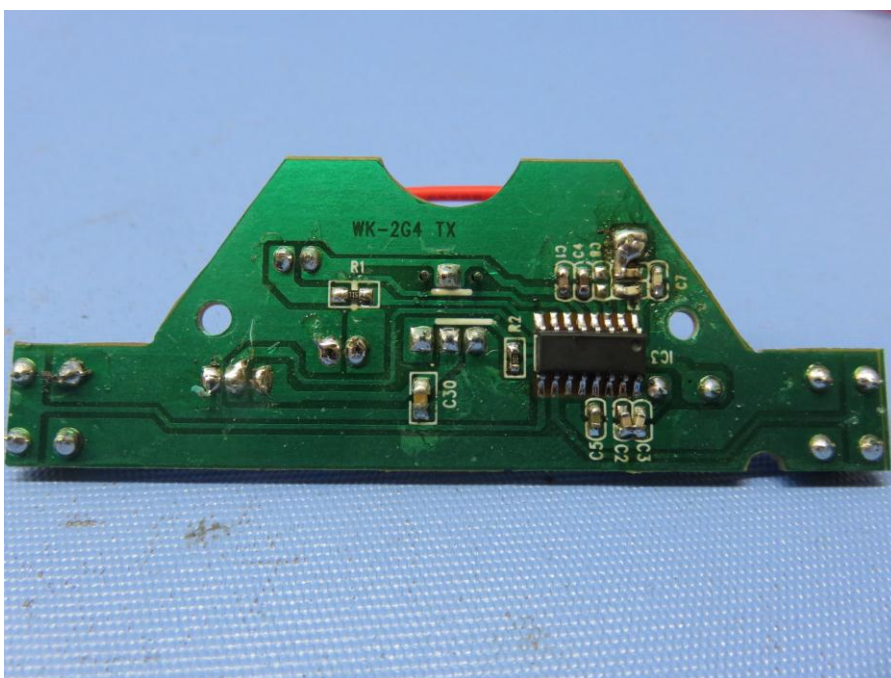

INTERTEK TESTING SERVICE

Report No.: 16100151HKG-001

Equipment Photographs

Model : B101Q31701

(Internal)

INTERTEK TESTING SERVICE

Report No.: 16100151HKG-001

Equipment Photographs

Model : B101Q31701

(Internal)

INTERTEK TESTING SERVICE

Report No.: 16100151HKG-001

Equipment Photographs

Model : B101Q31701

(Internal)