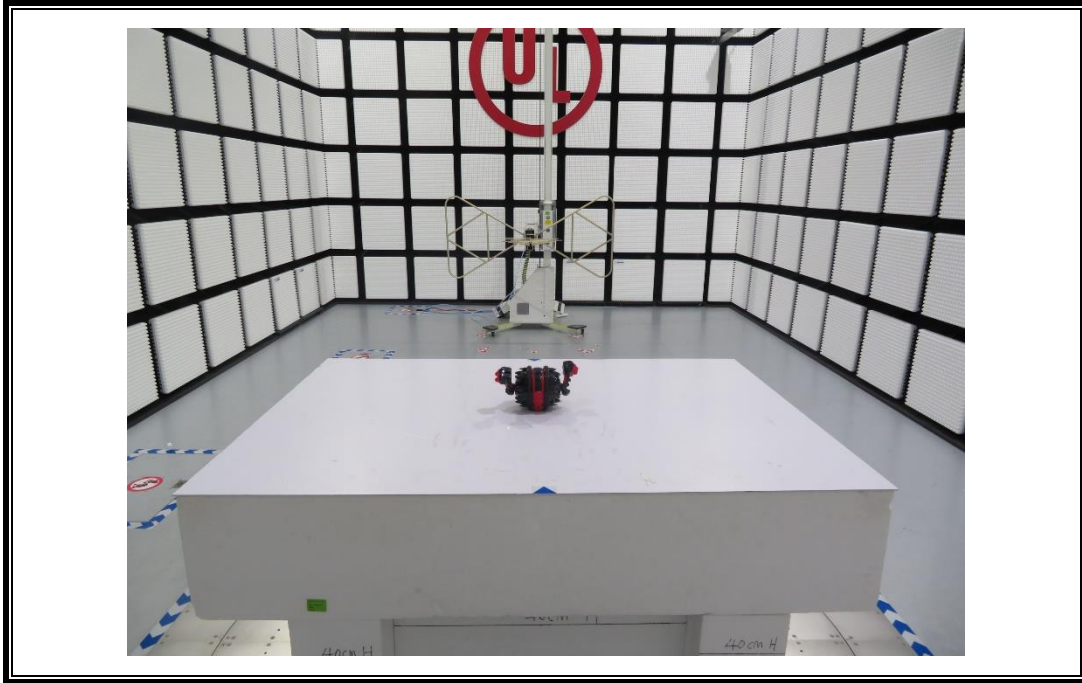

Appendix II

Setup Photographs

RADIATED RF MEASUREMENT SETUP (30MHz ~ 1 GHz)

RADIATED RF MEASUREMENT SETUP (Below 30MHz)

RADIATED RF MEASUREMENT SETUP (Above 1G – X axis)

RADIATED RF MEASUREMENT SETUP (Above 1G – Y axis)

RADIATED RF MEASUREMENT SETUP (Above 1G – Z axis)