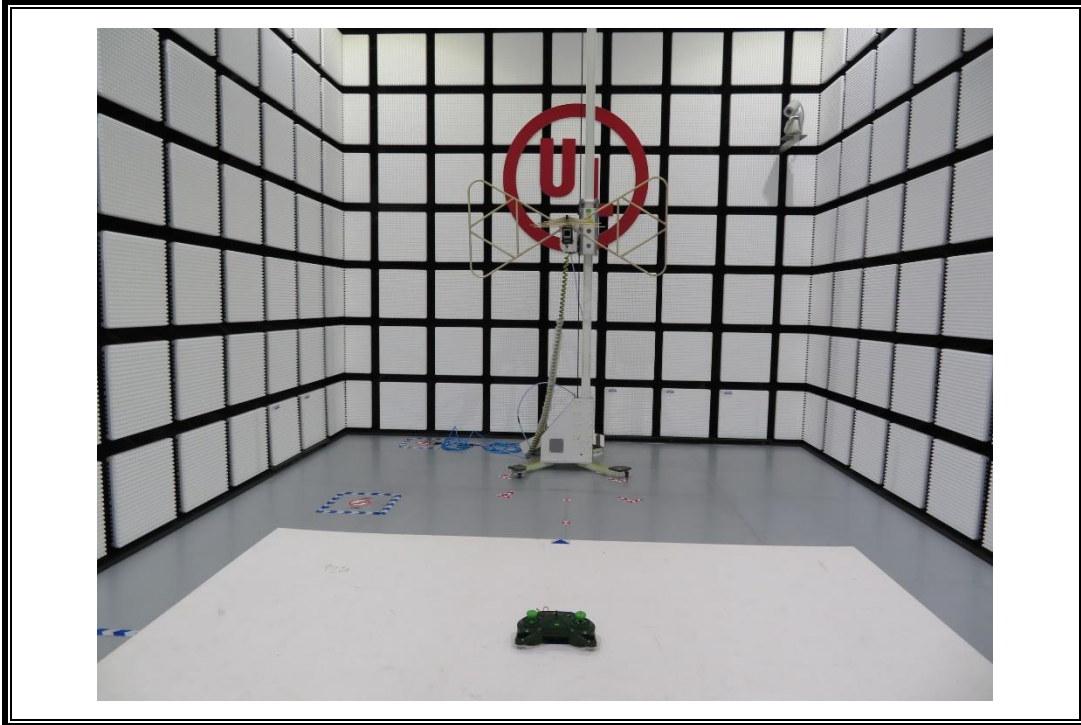

Appendix II

Setup Photographs

RADIATED RF MEASUREMENT SETUP (30MHz ~ 1 GHz)

RADIATED RF MEASUREMENT SETUP (ABOVE 1 GHz- X axis)

RADIATED RF MEASUREMENT SETUP (ABOVE 1 GHz- Y axis)

RADIATED RF MEASUREMENT SETUP (ABOVE 1 GHz- Z axis)