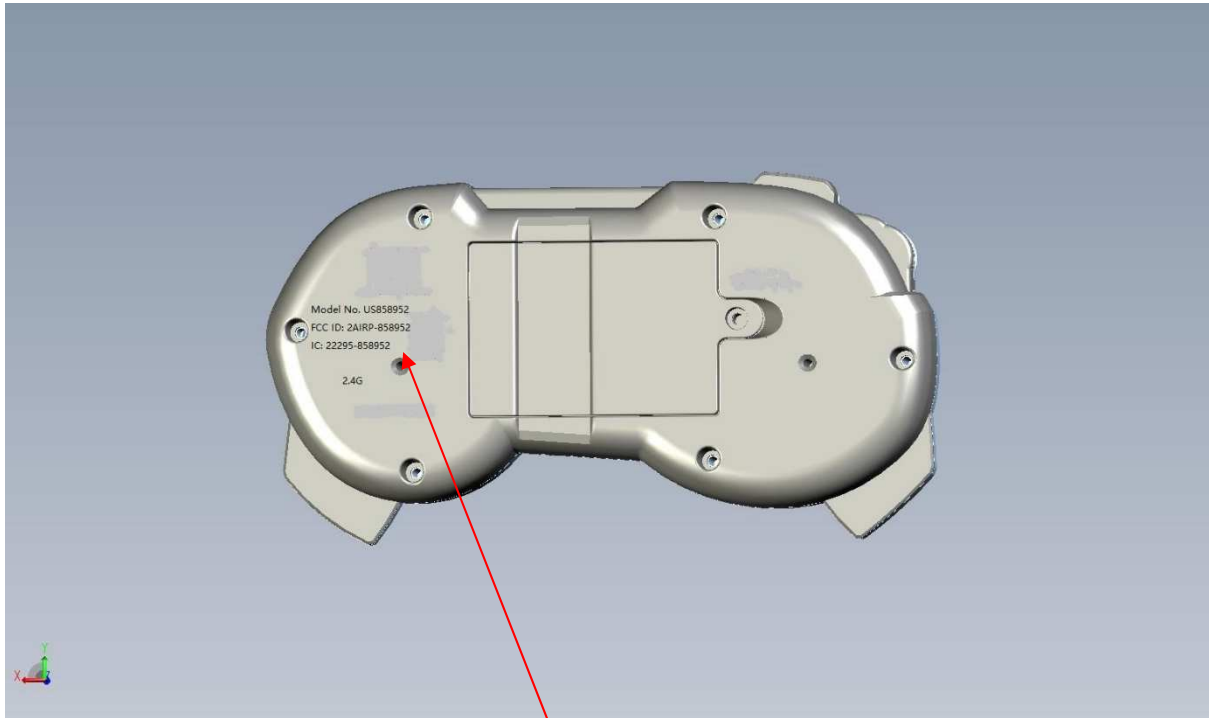

Label Artwork and Location

SIZE: 16mm (W) x16mm (H)