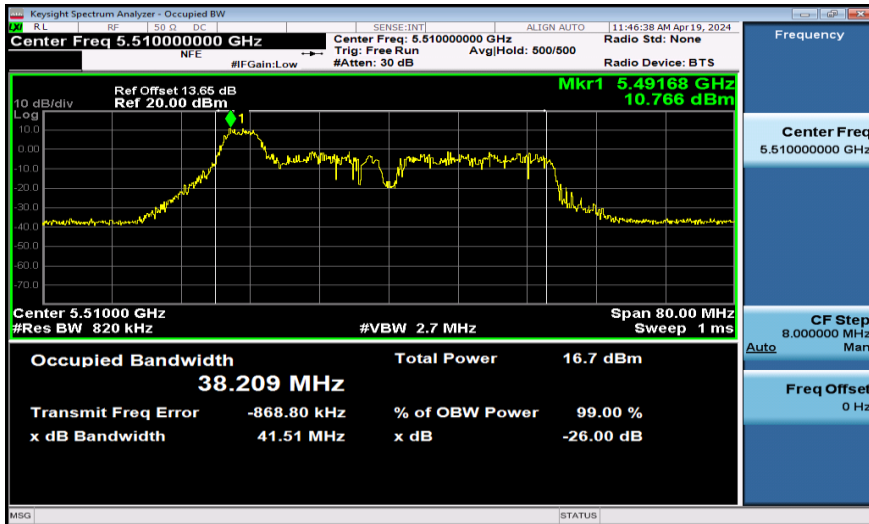

11AX40SISO-Ant1-5270-106Tone-RU53

11AX40SISO-Ant1-5270-484Tone-RU61

11AX40SISO-Ant1-5310-26Tone-RU0

11AX40SISO-Ant1-5310-52Tone-RU37

11AX40SISO-Ant1-5310-106Tone-RU53

11AX40SISO-Ant1-5310-484Tone-RU61

11AX40SISO-Ant1-5510-26Tone-RU0