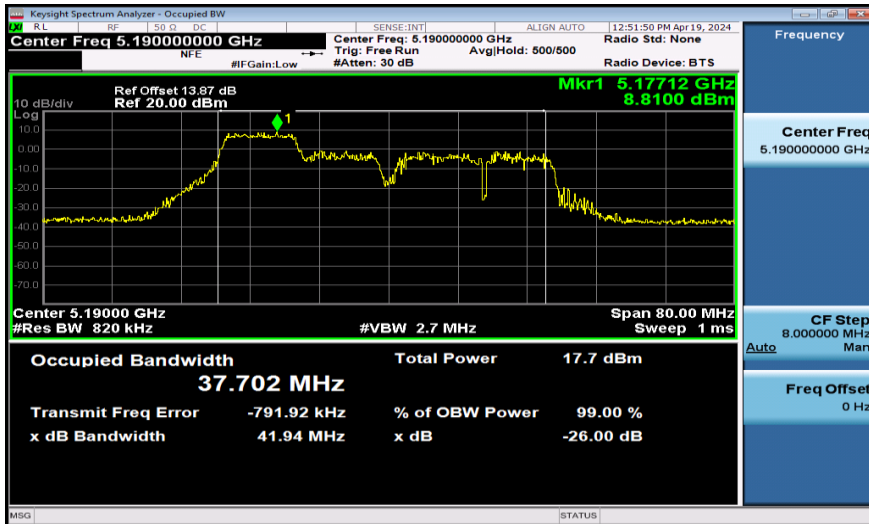

11AX20SISO-Ant1-5785-242Tone

11AX20SISO-Ant1-5825-26Tone

11AX20SISO-Ant1-5825-52Tone

11AX20SISO-Ant1-5825-106Tone-RU53

11AX20SISO-Ant1-5825-242Tone

11AX40SISO-Ant1-5190-26Tone

11AX40SISO-Ant1-5190-52Tone

11AX40SISO-Ant1-5190-106Tone-RU53