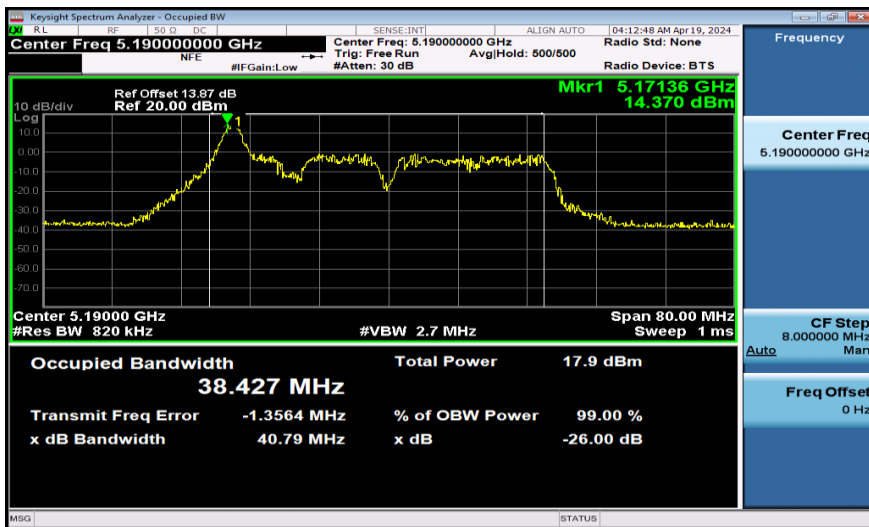

11AX20SISO-Ant1-5785-242Tone

11AX20SISO-Ant1-5825-26Tone

11AX20SISO-Ant1-5825-52Tone

11AX20SISO-Ant1-5825-106Tone-RU53

11AX20SISO-Ant1-5825-242Tone

11AX40SISO-Ant1-5190-26Tone

11AX40SISO-Ant1-5190-52Tone

11AX40SISO-Ant1-5190-106Tone-RU53