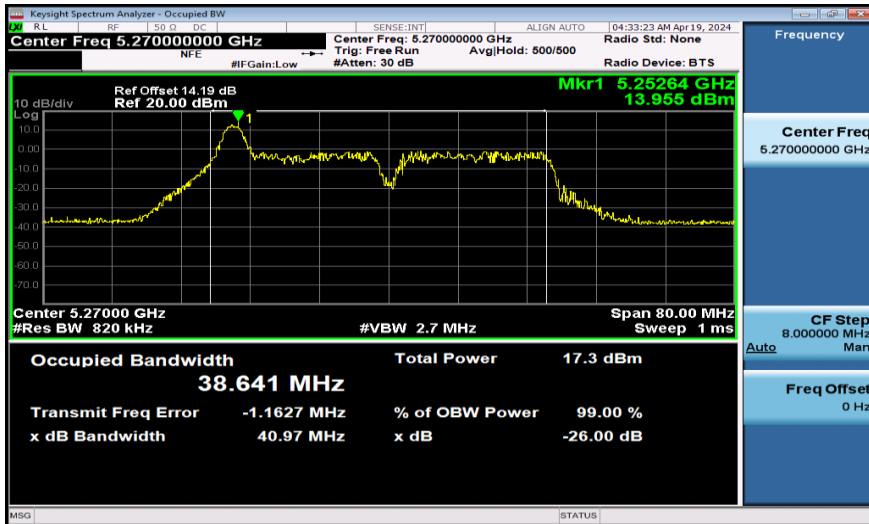

11AX40SISO-Ant1-5190-484Tone-RU61

11AX40SISO-Ant1-5230-26Tone-RU0

11AX40SISO-Ant1-5230-52Tone-RU37

11AX40SISO-Ant1-5230-106Tone-RU53

11AX40SISO-Ant1-5230-484Tone-RU61

11AX40SISO-Ant1-5270-26Tone-RU0

11AX40SISO-Ant1-5270-52Tone-RU37