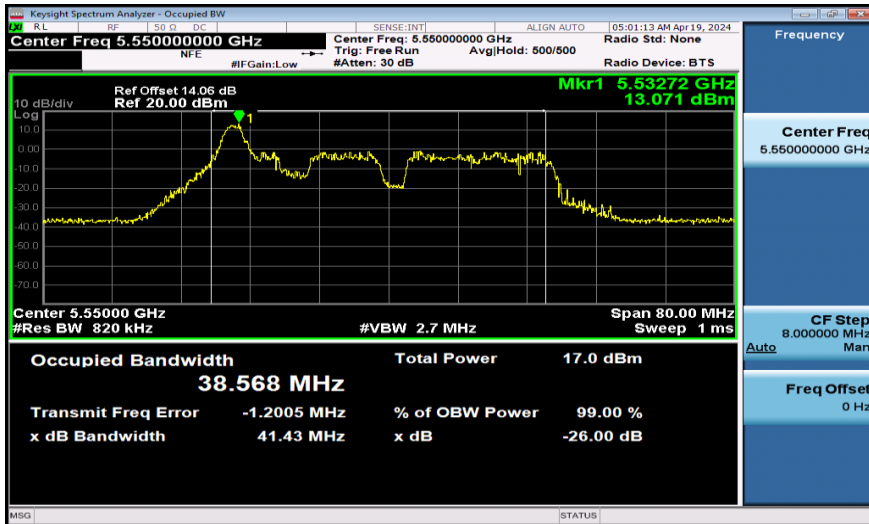

11AX40SISO-Ant1-5510-484Tone-RU61

11AX40SISO-Ant1-5550-26Tone