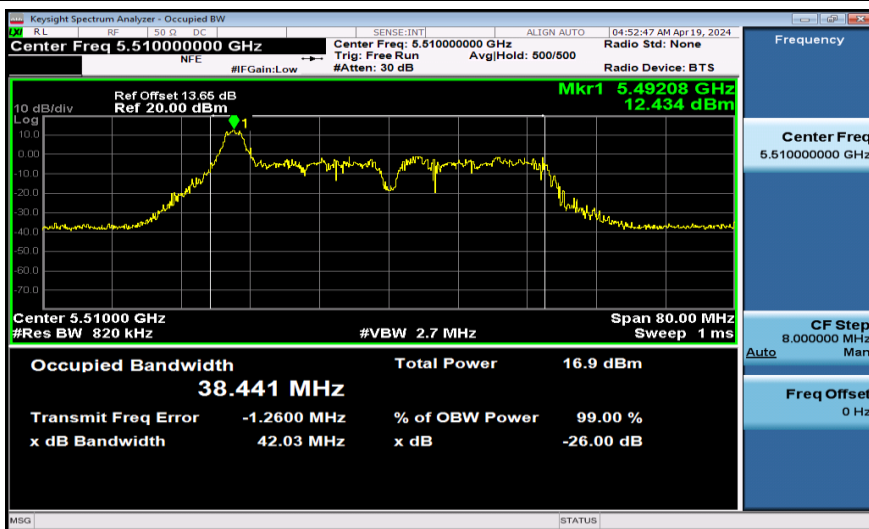

11AX40SISO-Ant1-5270-106Tone-RU53

11AX40SISO-Ant1-5270-484Tone-RU61

11AX40SISO-Ant1-5310-26Tone-RU0

11AX40SISO-Ant1-5310-52Tone-RU37

11AX40SISO-Ant1-5310-106Tone-RU53

11AX40SISO-Ant1-5310-484Tone-RU61

11AX40SISO-Ant1-5510-26Tone-RU0