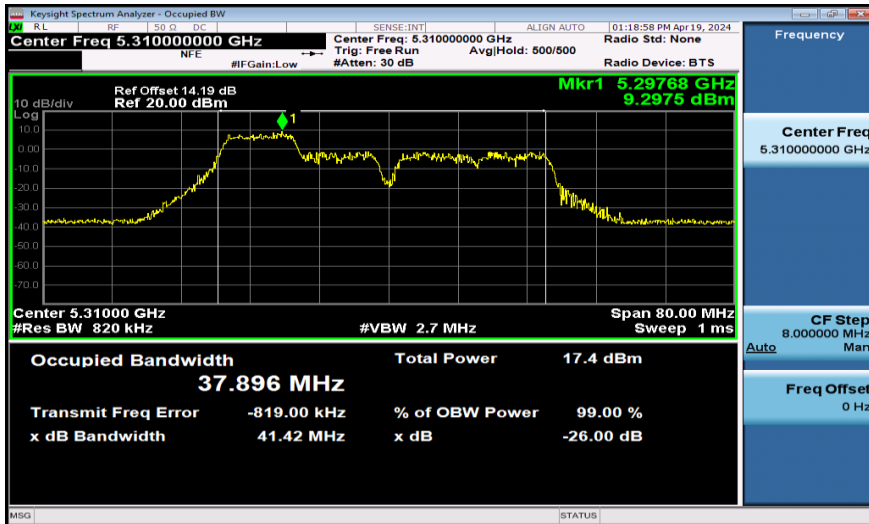

11AX40SISO-Ant1-5270-106Tone-RU53

11AX40SISO-Ant1-5270-484Tone-RU61

11AX40SISO-Ant1-5310-26Tone-RU0

11AX40SISO-Ant1-5310-52Tone-RU37

11AX40SISO-Ant1-5310-106Tone-RU53

11AX40SISO-Ant1-5310-484Tone-RU61

11AX40SISO-Ant1-5510-26Tone-RU0