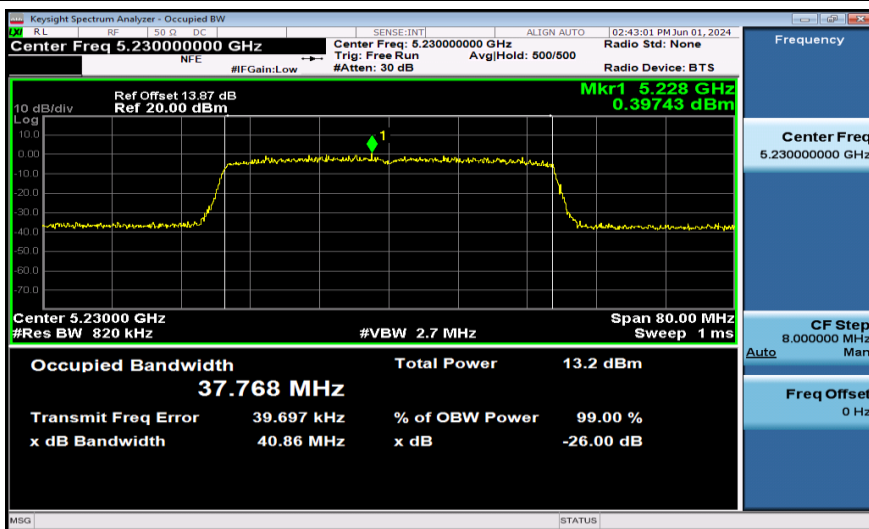

11AX40SISO-Ant1-5190-484Tone-RU61

11AX40SISO-Ant1-5230-26Tone-RU0

11AX40SISO-Ant1-5230-52Tone-RU37

11AX40SISO-Ant1-5230-106Tone-RU53

11AX40SISO-Ant1-5230-484Tone-RU61

11AX40SISO-Ant1-5270-26Tone-RU0

11AX40SISO-Ant1-5270-52Tone-RU37