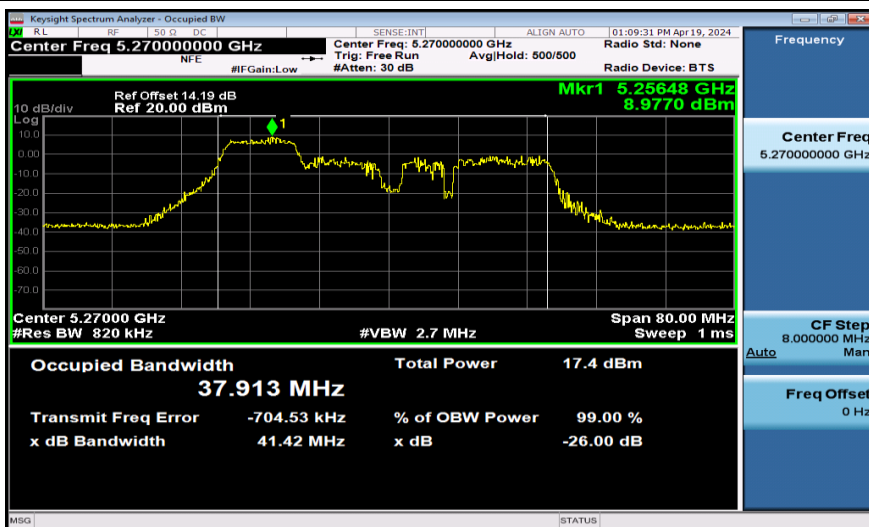

11AX40SISO-Ant1-5190-484Tone-RU61

11AX40SISO-Ant1-5230-26Tone-RU0

11AX40SISO-Ant1-5230-52Tone-RU37

11AX40SISO-Ant1-5230-106Tone-RU53

11AX40SISO-Ant1-5230-484Tone-RU61

11AX40SISO-Ant1-5270-26Tone-RU0

11AX40SISO-Ant1-5270-52Tone-RU37