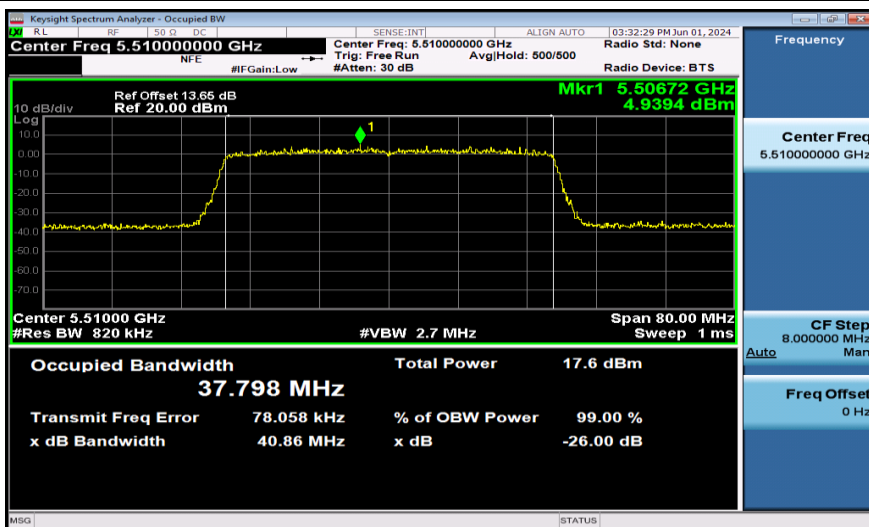

11AX40SISO-Ant1-5510-106Tone-RU53

11AX40SISO-Ant1-5510-484Tone-RU61