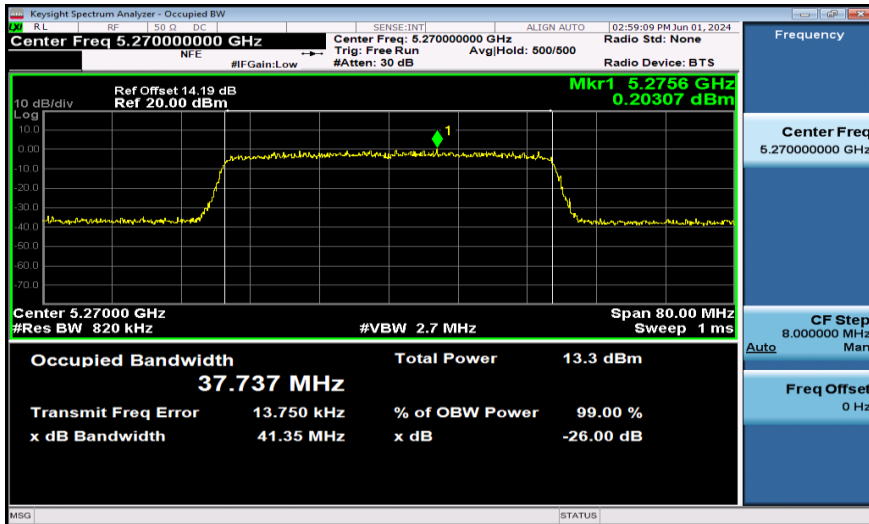

11AX40SISO-Ant1-5270-106Tone-RU53

11AX40SISO-Ant1-5270-484Tone-RU61