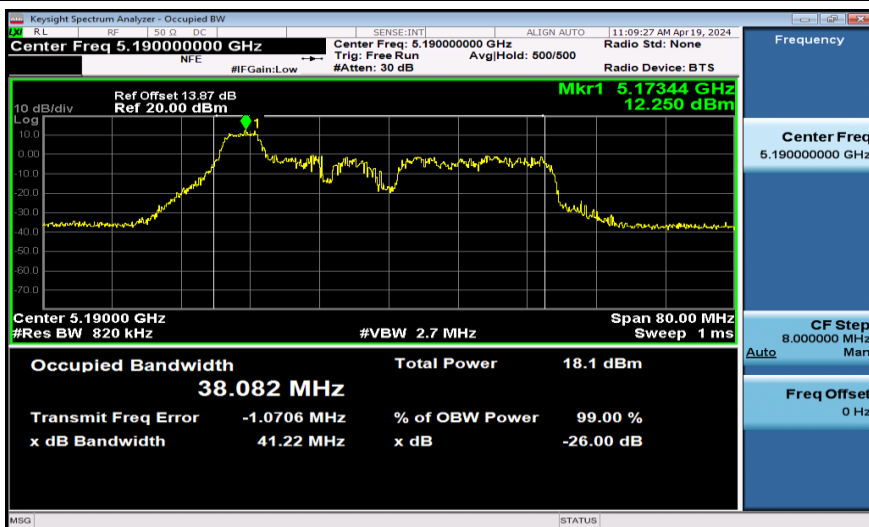

11AX20SISO-Ant1-5785-242Tone

11AX20SISO-Ant1-5825-26Tone

11AX20SISO-Ant1-5825-52Tone

11AX20SISO-Ant1-5825-106Tone-RU53

11AX20SISO-Ant1-5825-242Tone

11AX40SISO-Ant1-5190-26Tone

11AX40SISO-Ant1-5190-52Tone

11AX40SISO-Ant1-5190-106Tone-RU53