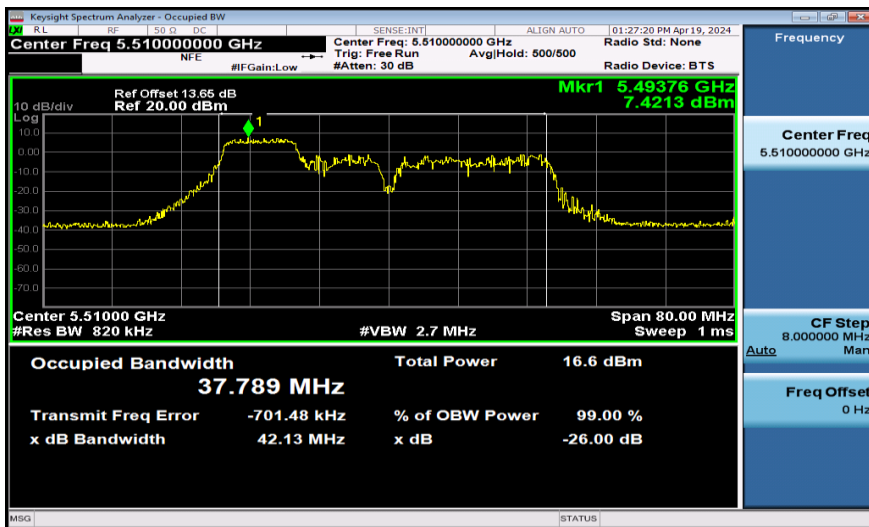

11AX40SISO-Ant1-5510-52Tone-RU37

11AX40SISO-Ant1-5510-106Tone-RU53