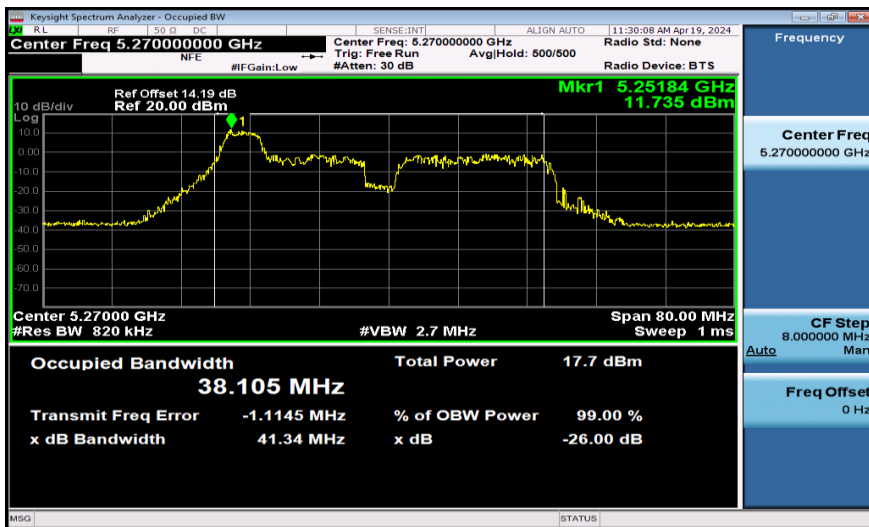

11AX40SISO-Ant1-5190-484Tone-RU61

11AX40SISO-Ant1-5230-26Tone-RU0

11AX40SISO-Ant1-5230-52Tone-RU37

11AX40SISO-Ant1-5230-106Tone-RU53

11AX40SISO-Ant1-5230-484Tone-RU61

11AX40SISO-Ant1-5270-26Tone-RU0

11AX40SISO-Ant1-5270-52Tone-RU37