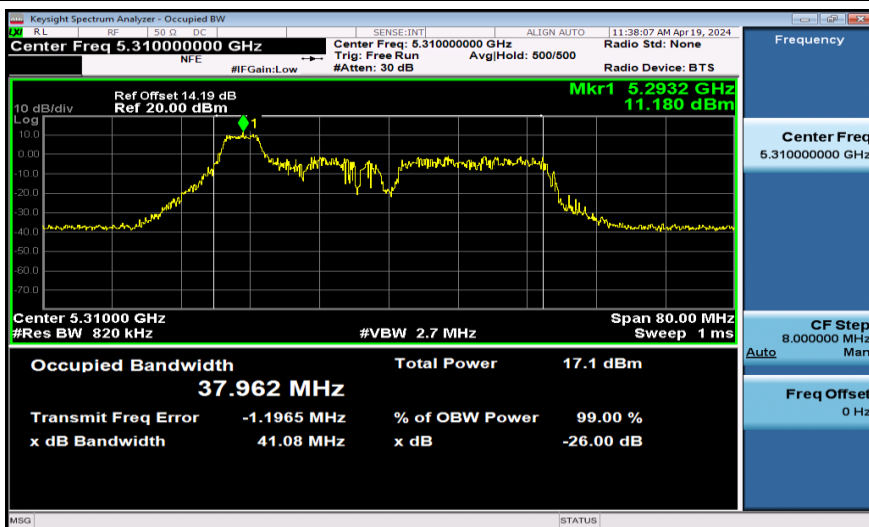

11AX40SISO-Ant1-5310-26Tone-RU0

11AX40SISO-Ant1-5310-52Tone-RU37