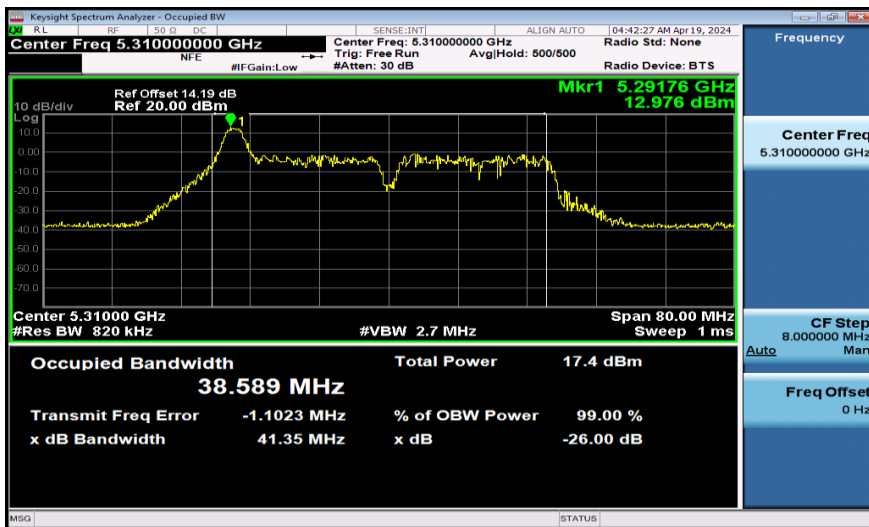

11AX40SISO-Ant1-5270-484Tone-RU61

11AX40SISO-Ant1-5310-26Tone-RU0