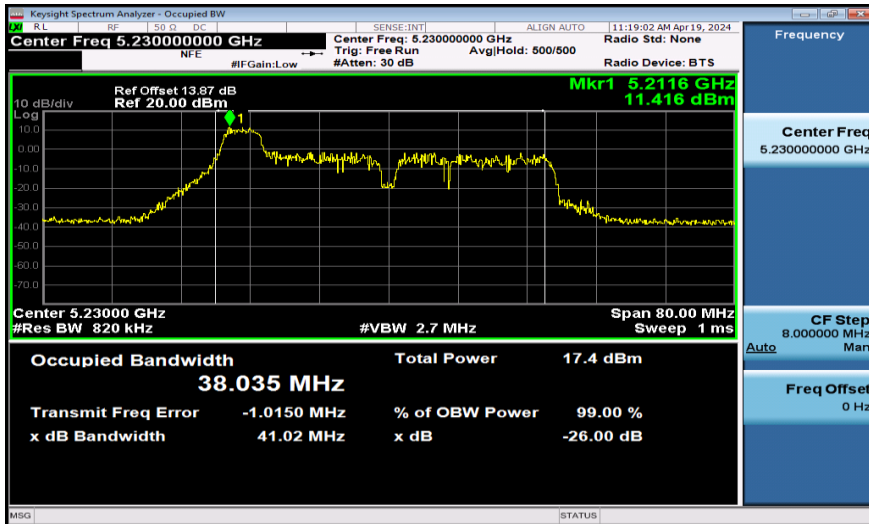

11AX40SISO-Ant1-5230-26Tone-RU0

11AX40SISO-Ant1-5230-52Tone-RU37