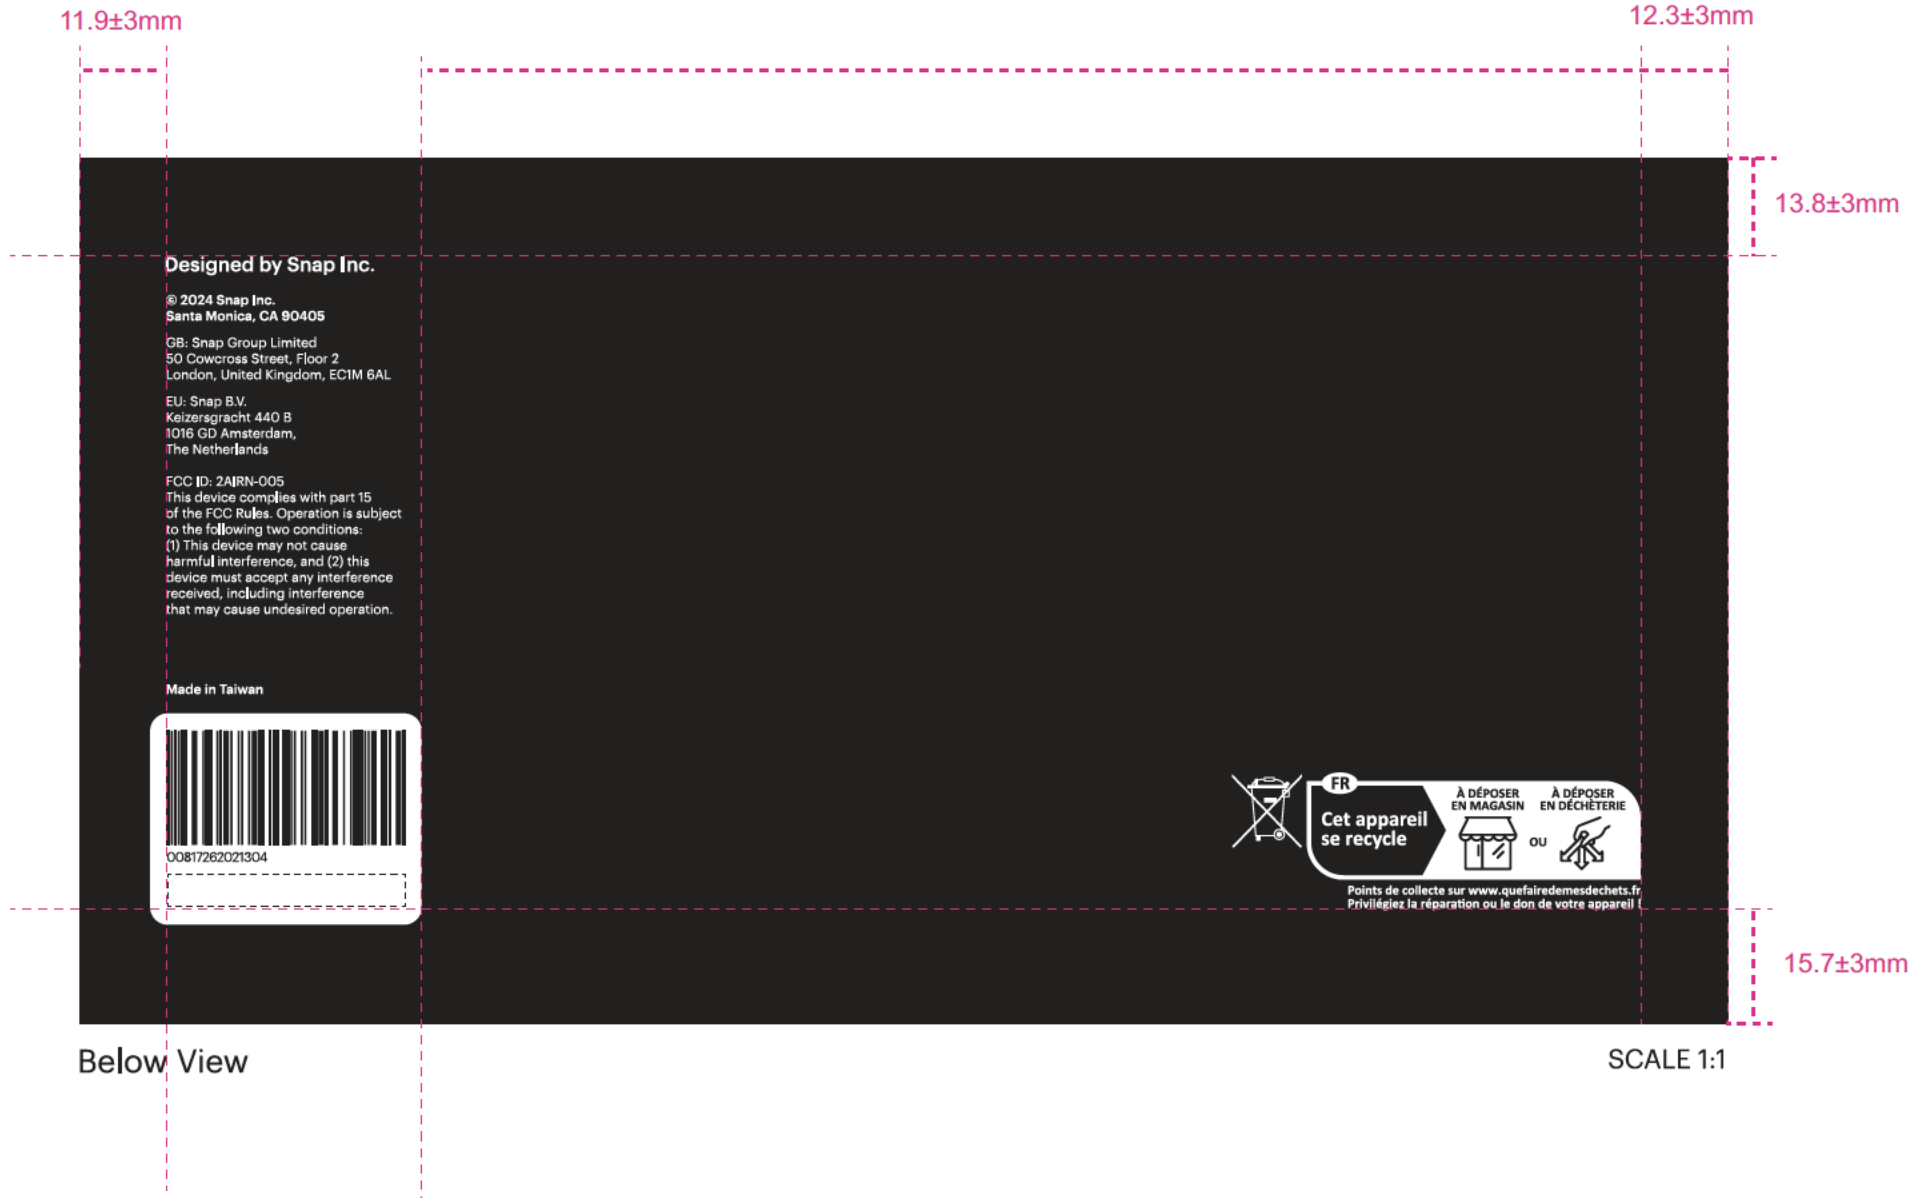

<p><i>Spectacles</i> $8\pm 0.5\text{mm}$</p> <p>$43.8\pm 0.5\text{mm}$</p>
<p>Print Color & Process for Message: 100% Black, Glossy Foil Stamp</p>
<p>SCALE 1:1</p>

Print Color & Process:

Print, White

SCALE 1:1