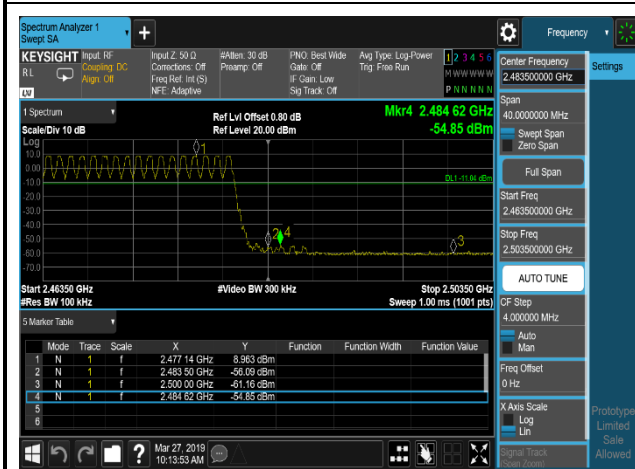

GFSK,Hopping,DH5,Band Edge HighRange