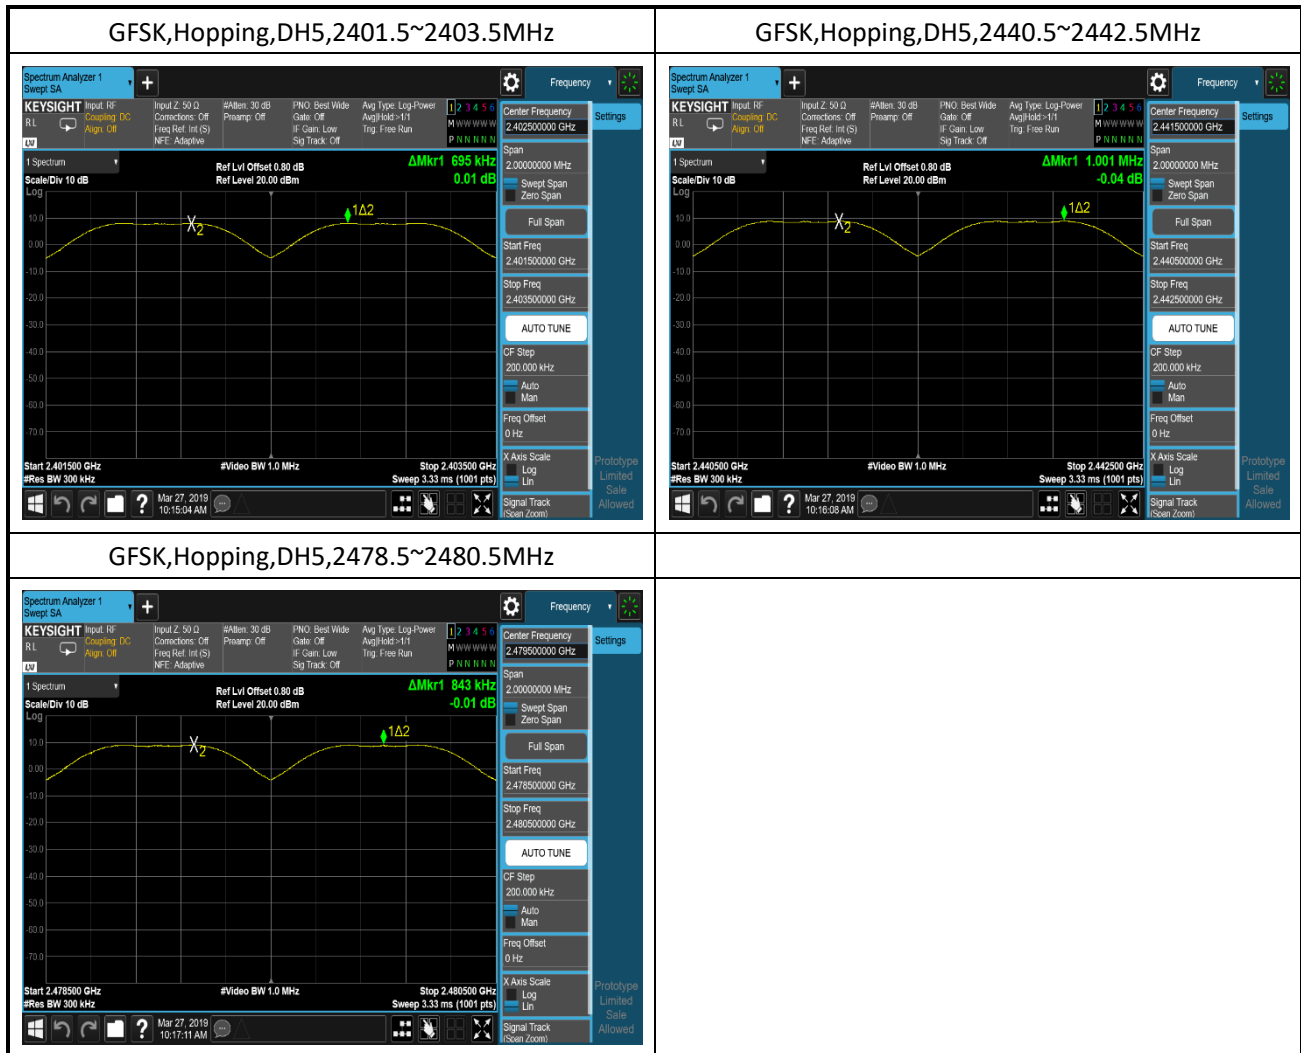

DQPSK,2441MHz,2DH5,Plot 3,2500MHz~100

00MHz

DQPSK,2441MHz,2DH5,Plot 4,10000MHz~25

00MHz

DQPSK,2480MHz,2DH5,Plot 1,Band

Edge

DQPSK,2480MHz,2DH5,Plot 2,0.009MHz~24

75MHz

TEST REPORT**1.6 Dwell Time****1.6.1 Test Result and Data**

BT Dwell Time						
Mode	Test Frequency (MHz)	Packet Type	Transmission Time (ms)	Number	Dwell Time (ms)	Result
GFSK	2402	DH1	0.390	320	124.68	Pass
GFSK	2402	DH3	1.638	150	245.75	Pass
GFSK	2402	DH5	2.887	120	346.45	Pass

GFSK,2402,DH1,Transmission Time

GFSK,2402,DH1,Transmission Number

GFSK,2402,DH3,Transmission Time

GFSK,2402,DH3,Transmission Number

GFSK,2402,DH5,Transmission Time

GFSK,2402,DH5,Transmission Number

TEST REPORT**1.7 Carrier Frequency Separation****1.7.1 Test Result and Data**

BT Carrier Frequency Separation					
Mode	Test Frequency (MHz)	Packet Type	Range	Separation (kHz)	Result
GFSK	Hopping	DH5	2401.5MHz~2403.5MHz	695	Pass
GFSK	Hopping	DH5	2440.5MHz~2442.5MHz	1001	Pass
GFSK	Hopping	DH5	2478.5MHz~2480.5MHz	843	Pass