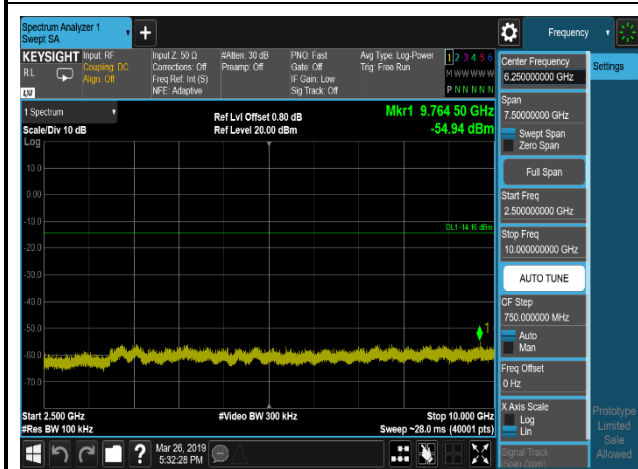

DQPSK,2480MHz,2DH5,Plot 3,2505MHz~100

00MHz

DQPSK,2480MHz,2DH5,Plot 4,10000MHz~25

00MHz

8DPSK,2441MHz,3DH5,Plot 3,2500MHz~100

00MHz

8DPSK,2441MHz,3DH5,Plot 4,10000MHz~25

00MHz

8DPSK,2480MHz,3DH5,Plot 1,Band

Edge

8DPSK,2480MHz,3DH5,Plot 2,0.009MHz~24

75MHz

8DPSK,2480MHz,3DH5,Plot 3,2505MHz~100

00MHz

8DPSK,2480MHz,3DH5,Plot 4,10000MHz~25

00MHz