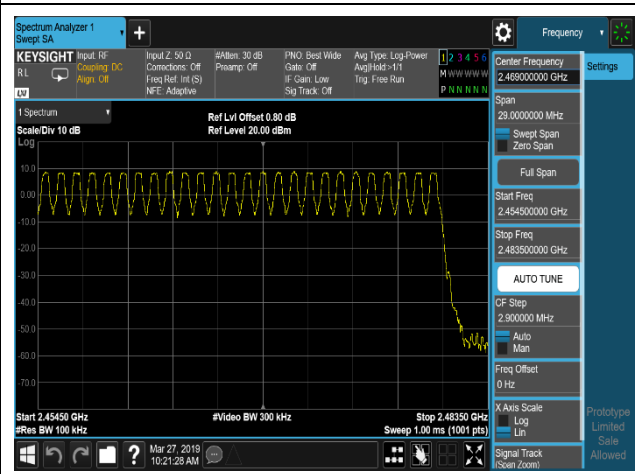

GFSK,Hopping,DH5,2454.5~2483.5MHz