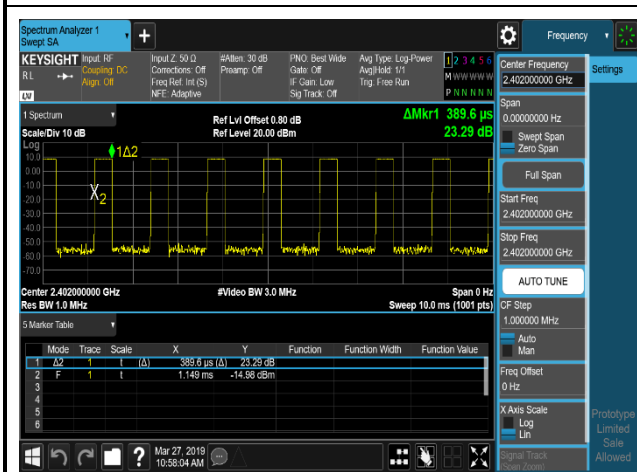

GFSK,2402,DH1,Transmission Time