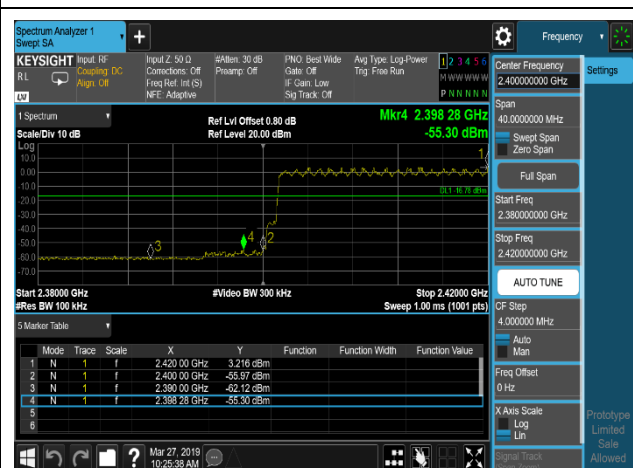

TEST REPORT

1.5 Frequency Band Edge

1.5.1 Test Result and Data

BT Frequency Band Edges-Conducted						
Mode	Test Range (MHz)	Packet Type	Hopping Mode	Band Edge (dBm)	Limit	Result
GFSK	2380~2420	DH5	Hopping On	-49.86	-11.622	Pass
GFSK	2463.5~2503.5	DH5	Hopping On	-54.85	-11.037	Pass
DQPSK	2380~2420	2DH5	Hopping On	-55.30	-16.784	Pass
DQPSK	2463.5~2503.5	2DH5	Hopping On	-56.13	-16.146	Pass
8DPSK	2380~2420	3DH5	Hopping On	-53.74	-16.12	Pass
8DPSK	2463.5~2503.5	3DH5	Hopping On	-54.77	-15.364	Pass

GFSK,Hopping,DH5,Band Edge HighRange

GFSK,Hopping,DH5,Band Edge LowRange

DQPSK,Hopping,2DH5,Band Edge HighRang

e

DQPSK,Hopping,2DH5,Band Edge LowRange

8DPSK,Hopping,3DH5,Band Edge HighRang

e

8DPSK,Hopping,3DH5,Band Edge LowRange

TEST REPORT**1.6 Dwell Time****1.6.1 Test Result and Data**

BT Dwell Time						
Mode	Test Frequency (MHz)	Packet Type	Transmission Time (ms)	Number	Dwell Time (ms)	Result
GFSK	2402	DH1	0.390	320	124.68	Pass
GFSK	2402	DH3	1.638	150	245.75	Pass
GFSK	2402	DH5	2.887	120	346.45	Pass