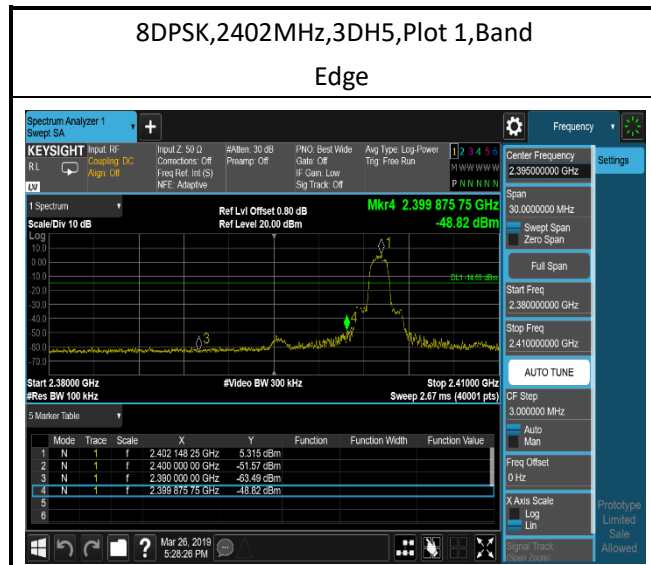

DQPSK,2441MHz,2DH5,Plot 3,2500MHz~100

00MHz

DQPSK,2441MHz,2DH5,Plot 4,10000MHz~25

00MHz

DQPSK,2480MHz,2DH5,Plot 1,Band

Edge

DQPSK,2480MHz,2DH5,Plot 2,0.009MHz~24

75MHz

DQPSK,2480MHz,2DH5,Plot 3,2505MHz~100

00MHz

DQPSK,2480MHz,2DH5,Plot 4,10000MHz~25

00MHz

8DPSK,2441MHz,3DH5,Plot 3,2500MHz~100

00MHz

8DPSK,2441MHz,3DH5,Plot 4,10000MHz~25

00MHz

8DPSK,2480MHz,3DH5,Plot 1,Band

Edge

8DPSK,2480MHz,3DH5,Plot 2,0.009MHz~24

75MHz

8DPSK,2480MHz,3DH5,Plot 3,2505MHz~100

00MHz

8DPSK,2480MHz,3DH5,Plot 4,10000MHz~25

00MHz