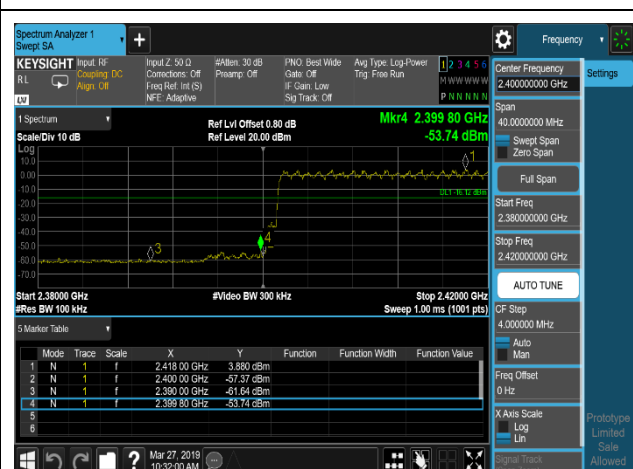

TEST REPORT

1.5 Frequency Band Edge

1.5.1 Test Result and Data

BT Frequency Band Edges-Conducted						
Mode	Test Range (MHz)	Packet Type	Hopping Mode	Band Edge (dBm)	Limit	Result
GFSK	2380~2420	DH5	Hopping On	-49.86	-11.622	Pass
GFSK	2463.5~2503.5	DH5	Hopping On	-54.85	-11.037	Pass
DQPSK	2380~2420	2DH5	Hopping On	-55.30	-16.784	Pass
DQPSK	2463.5~2503.5	2DH5	Hopping On	-56.13	-16.146	Pass
8DPSK	2380~2420	3DH5	Hopping On	-53.74	-16.12	Pass
8DPSK	2463.5~2503.5	3DH5	Hopping On	-54.77	-15.364	Pass

GFSK,Hopping,DH5,Band Edge HighRange

GFSK,Hopping,DH5,Band Edge LowRange

DQPSK,Hopping,2DH5,Band Edge HighRang

e

DQPSK,Hopping,2DH5,Band Edge LowRange

8DPSK,Hopping,3DH5,Band Edge HighRang

e

8DPSK,Hopping,3DH5,Band Edge LowRange

TEST REPORT**1.6 Dwell Time****1.6.1 Test Result and Data**

BT Dwell Time						
Mode	Test Frequency (MHz)	Packet Type	Transmission Time (ms)	Number	Dwell Time (ms)	Result
GFSK	2402	DH1	0.390	320	124.68	Pass
GFSK	2402	DH3	1.638	150	245.75	Pass
GFSK	2402	DH5	2.887	120	346.45	Pass