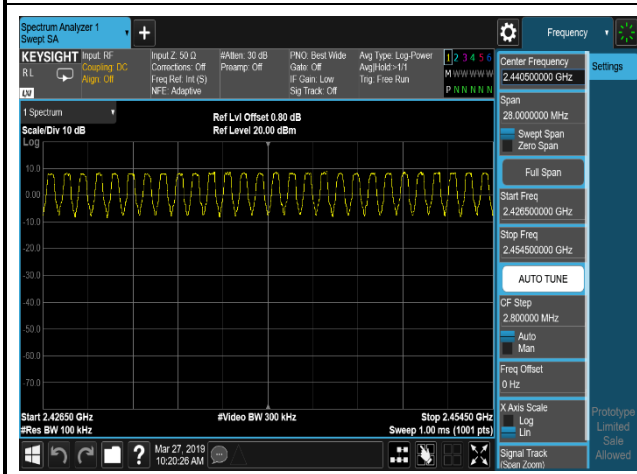

GFSK,Hopping,DH5,2426.5~2454.5MHz