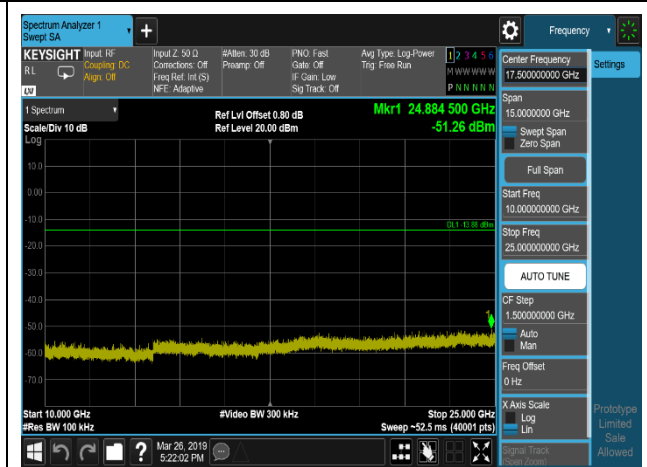

DQPSK,2441MHz,2DH5,Plot 3,2500MHz~100

00MHz

DQPSK,2441MHz,2DH5,Plot 4,10000MHz~25

00MHz

DQPSK,2480MHz,2DH5,Plot 1,Band

Edge

DQPSK,2480MHz,2DH5,Plot 2,0.009MHz~24

75MHz

DQPSK,2480MHz,2DH5,Plot 3,2505MHz~100

00MHz

DQPSK,2480MHz,2DH5,Plot 4,10000MHz~25

00MHz

8DPSK,2441MHz,3DH5,Plot 3,2500MHz~100

00MHz

8DPSK,2441MHz,3DH5,Plot 4,10000MHz~25

00MHz

8DPSK,2480MHz,3DH5,Plot 1,Band

Edge

8DPSK,2480MHz,3DH5,Plot 2,0.009MHz~24

75MHz

8DPSK,2480MHz,3DH5,Plot 3,2505MHz~100

00MHz

8DPSK,2480MHz,3DH5,Plot 4,10000MHz~25

00MHz