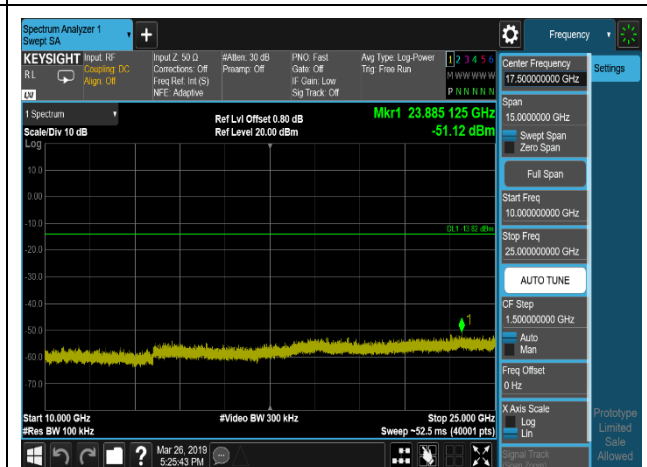

00MHz

00MHz

Edge

75MHz

00MHz

00MHz