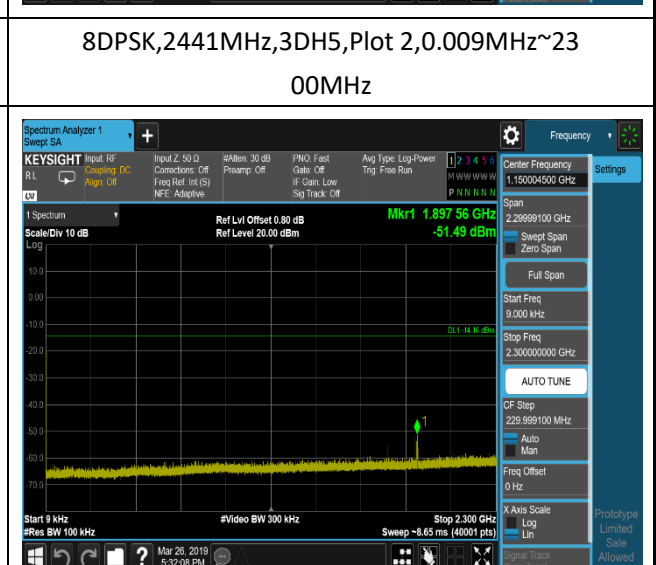

DQPSK,2441MHz,2DH5,Plot 3,2500MHz~100

00MHz

DQPSK,2441MHz,2DH5,Plot 4,10000MHz~25

00MHz

DQPSK,2480MHz,2DH5,Plot 1,Band

Edge

DQPSK,2480MHz,2DH5,Plot 2,0.009MHz~24

75MHz

DQPSK,2480MHz,2DH5,Plot 3,2505MHz~100

00MHz

DQPSK,2480MHz,2DH5,Plot 4,10000MHz~25

00MHz

8DPSK,2441MHz,3DH5,Plot 3,2500MHz~100

00MHz

8DPSK,2441MHz,3DH5,Plot 4,10000MHz~25

00MHz

8DPSK,2480MHz,3DH5,Plot 1,Band

Edge

8DPSK,2480MHz,3DH5,Plot 2,0.009MHz~24

75MHz

8DPSK,2480MHz,3DH5,Plot 3,2505MHz~100

00MHz

8DPSK,2480MHz,3DH5,Plot 4,10000MHz~25

00MHz