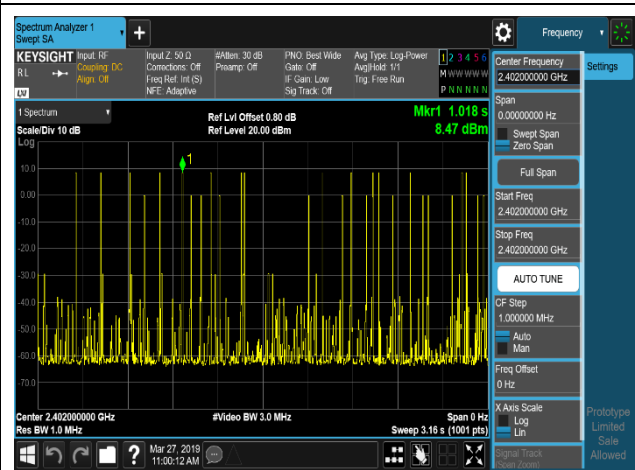

GFSK,2402,DH1,Transmission Time

GFSK,2402,DH1,Transmission Number

GFSK,2402,DH3,Transmission Time

GFSK,2402,DH3,Transmission Number

GFSK,2402,DH5,Transmission Time

GFSK,2402,DH5,Transmission Number

TEST REPORT**1.7 Carrier Frequency Separation****1.7.1 Test Result and Data**