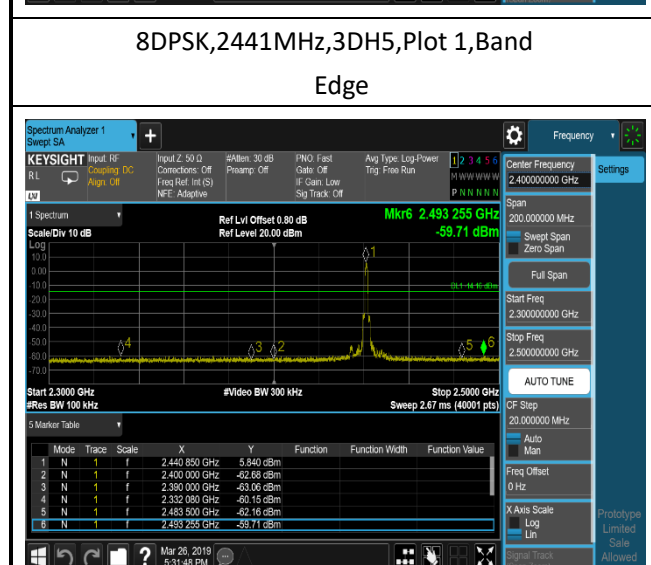

DQPSK,2441MHz,2DH5,Plot 3,2500MHz~100

00MHz

DQPSK,2441MHz,2DH5,Plot 4,10000MHz~25

00MHz

DQPSK,2480MHz,2DH5,Plot 1,Band

Edge

DQPSK,2480MHz,2DH5,Plot 2,0.009MHz~24

75MHz

DQPSK,2480MHz,2DH5,Plot 3,2505MHz~100

00MHz

DQPSK,2480MHz,2DH5,Plot 4,10000MHz~25

00MHz

8DPSK,2441MHz,3DH5,Plot 3,2500MHz~100

00MHz

8DPSK,2441MHz,3DH5,Plot 4,10000MHz~25

00MHz

8DPSK,2480MHz,3DH5,Plot 1,Band

Edge

8DPSK,2480MHz,3DH5,Plot 2,0.009MHz~24

75MHz

8DPSK,2480MHz,3DH5,Plot 3,2505MHz~100

00MHz

8DPSK,2480MHz,3DH5,Plot 4,10000MHz~25

00MHz