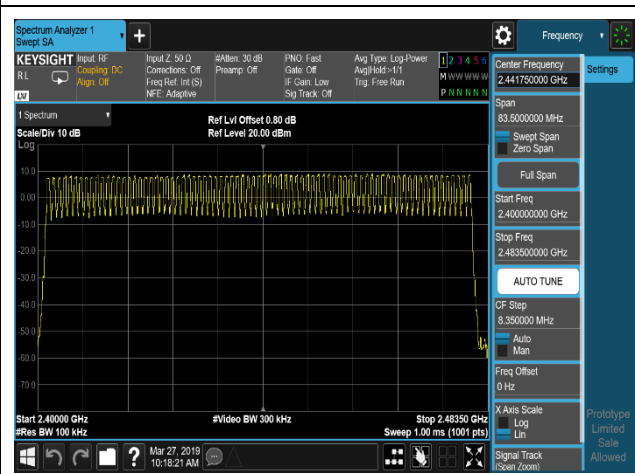

GFSK,Hopping,DH5,2400~2483.5MHz