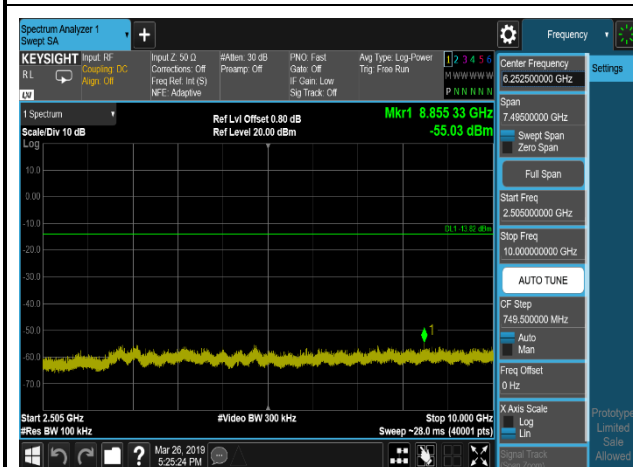

DQPSK,2441MHz,2DH5,Plot 3,2500MHz~100

00MHz

DQPSK,2441MHz,2DH5,Plot 4,10000MHz~25

00MHz

DQPSK,2480MHz,2DH5,Plot 1,Band

Edge

DQPSK,2480MHz,2DH5,Plot 2,0.009MHz~24

75MHz

DQPSK,2480MHz,2DH5,Plot 3,2505MHz~100

00MHz

DQPSK,2480MHz,2DH5,Plot 4,10000MHz~25

00MHz

8DPSK,2441MHz,3DH5,Plot 3,2500MHz~100

00MHz

8DPSK,2441MHz,3DH5,Plot 4,10000MHz~25

00MHz