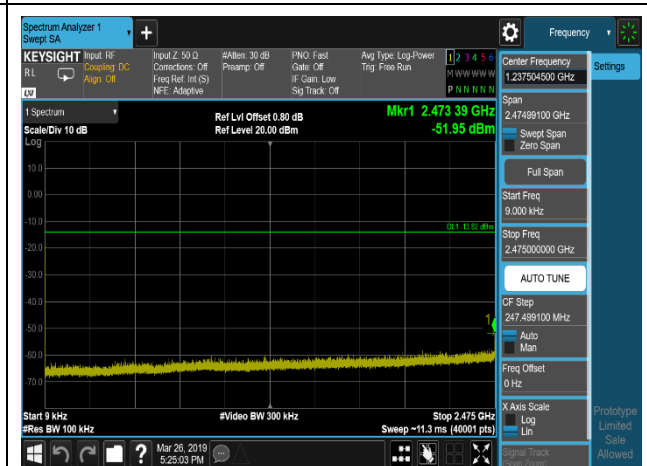

DQPSK,2441MHz,2DH5,Plot 3,2500MHz~100

00MHz

DQPSK,2441MHz,2DH5,Plot 4,10000MHz~25

00MHz

DQPSK,2480MHz,2DH5,Plot 1,Band

Edge

DQPSK,2480MHz,2DH5,Plot 2,0.009MHz~24

75MHz