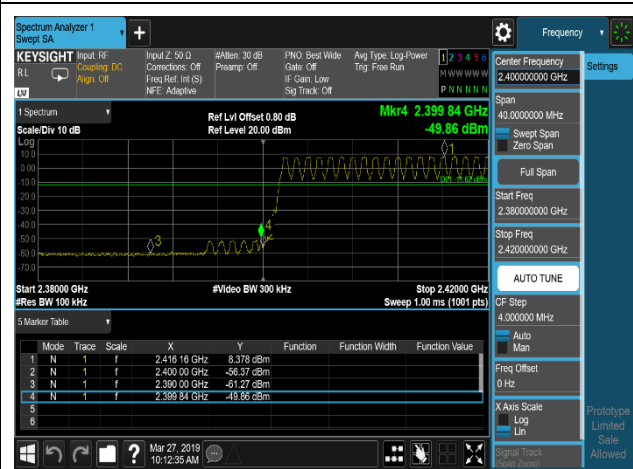

TEST REPORT

1.5 Frequency Band Edge

1.5.1 Test Result and Data

BT Frequency Band Edges-Conducted						
Mode	Test Range (MHz)	Packet Type	Hopping Mode	Band Edge (dBm)	Limit	Result
GFSK	2380~2420	DH5	Hopping On	-49.86	-11.622	Pass
GFSK	2463.5~2503.5	DH5	Hopping On	-54.85	-11.037	Pass
DQPSK	2380~2420	2DH5	Hopping On	-55.30	-16.784	Pass
DQPSK	2463.5~2503.5	2DH5	Hopping On	-56.13	-16.146	Pass
8DPSK	2380~2420	3DH5	Hopping On	-53.74	-16.12	Pass
8DPSK	2463.5~2503.5	3DH5	Hopping On	-54.77	-15.364	Pass

GFSK,Hopping,DH5,Band Edge HighRange

GFSK,Hopping,DH5,Band Edge LowRange

DQPSK,Hopping,2DH5,Band Edge HighRang

e

DQPSK,Hopping,2DH5,Band Edge LowRange

8DPSK,Hopping,3DH5,Band Edge HighRang

e

8DPSK,Hopping,3DH5,Band Edge LowRange