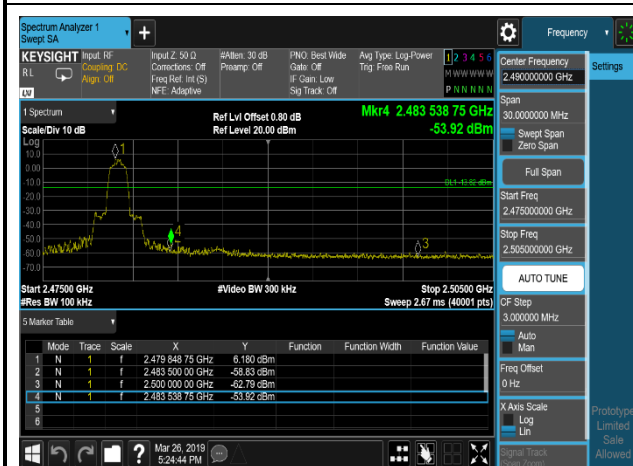

DQPSK,2441MHz,2DH5,Plot 3,2500MHz~100

00MHz

DQPSK,2441MHz,2DH5,Plot 4,10000MHz~25

00MHz

DQPSK,2480MHz,2DH5,Plot 1,Band

Edge

DQPSK,2480MHz,2DH5,Plot 2,0.009MHz~24

75MHz

DQPSK,2480MHz,2DH5,Plot 3,2505MHz~100

00MHz

DQPSK,2480MHz,2DH5,Plot 4,10000MHz~25

00MHz

8DPSK,2441MHz,3DH5,Plot 3,2500MHz~100

00MHz

8DPSK,2441MHz,3DH5,Plot 4,10000MHz~25

00MHz