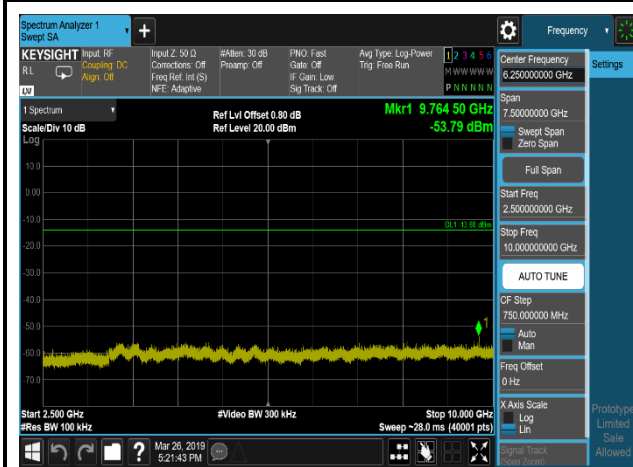

DQPSK,2441MHz,2DH5,Plot 3,2500MHz~100

00MHz

DQPSK,2441MHz,2DH5,Plot 4,10000MHz~25

00MHz

DQPSK,2480MHz,2DH5,Plot 1,Band

Edge

DQPSK,2480MHz,2DH5,Plot 2,0.009MHz~24

75MHz