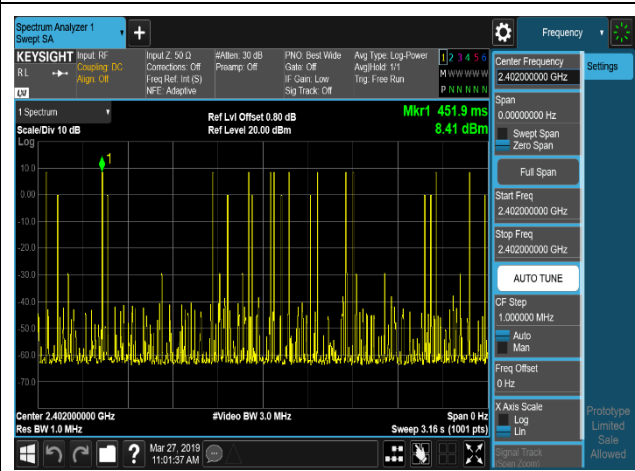

GFSK,2402,DH1,Transmission Time

GFSK,2402,DH1,Transmission Number

GFSK,2402,DH3,Transmission Time

GFSK,2402,DH3,Transmission Number

GFSK,2402,DH5,Transmission Time

GFSK,2402,DH5,Transmission Number

TEST REPORT**1.7 Carrier Frequency Separation****1.7.1 Test Result and Data**