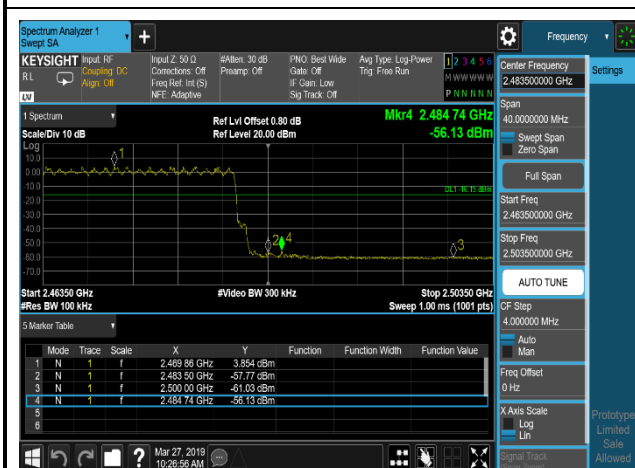

TEST REPORT

1.5 Frequency Band Edge

1.5.1 Test Result and Data

BT Frequency Band Edges-Conducted						
Mode	Test Range (MHz)	Packet Type	Hopping Mode	Band Edge (dBm)	Limit	Result
GFSK	2380~2420	DH5	Hopping On	-49.86	-11.622	Pass
GFSK	2463.5~2503.5	DH5	Hopping On	-54.85	-11.037	Pass
DQPSK	2380~2420	2DH5	Hopping On	-55.30	-16.784	Pass
DQPSK	2463.5~2503.5	2DH5	Hopping On	-56.13	-16.146	Pass
8DPSK	2380~2420	3DH5	Hopping On	-53.74	-16.12	Pass
8DPSK	2463.5~2503.5	3DH5	Hopping On	-54.77	-15.364	Pass

GFSK,Hopping,DH5,Band Edge HighRange

GFSK,Hopping,DH5,Band Edge LowRange

DQPSK,Hopping,2DH5,Band Edge HighRang

e

DQPSK,Hopping,2DH5,Band Edge LowRange

8DPSK,Hopping,3DH5,Band Edge HighRang

e

8DPSK,Hopping,3DH5,Band Edge LowRange

TEST REPORT**1.6 Dwell Time****1.6.1 Test Result and Data**

BT Dwell Time						
Mode	Test Frequency (MHz)	Packet Type	Transmission Time (ms)	Number	Dwell Time (ms)	Result
GFSK	2402	DH1	0.390	320	124.68	Pass
GFSK	2402	DH3	1.638	150	245.75	Pass
GFSK	2402	DH5	2.887	120	346.45	Pass