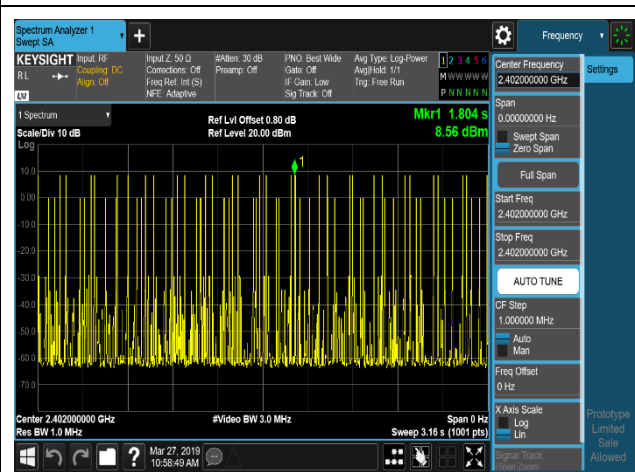

GFSK,2402,DH1,Transmission Number