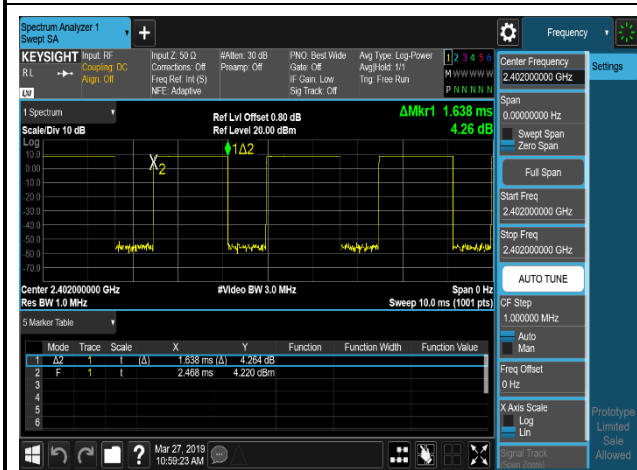

GFSK,2402,DH3,Transmission Time