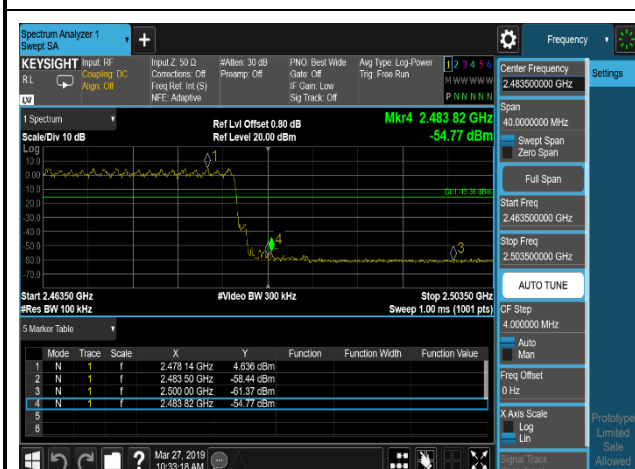

TEST REPORT

1.5 Frequency Band Edge

1.5.1 Test Result and Data

BT Frequency Band Edges-Conducted						
Mode	Test Range (MHz)	Packet Type	Hopping Mode	Band Edge (dBm)	Limit	Result
GFSK	2380~2420	DH5	Hopping On	-49.86	-11.622	Pass
GFSK	2463.5~2503.5	DH5	Hopping On	-54.85	-11.037	Pass
DQPSK	2380~2420	2DH5	Hopping On	-55.30	-16.784	Pass
DQPSK	2463.5~2503.5	2DH5	Hopping On	-56.13	-16.146	Pass
8DPSK	2380~2420	3DH5	Hopping On	-53.74	-16.12	Pass
8DPSK	2463.5~2503.5	3DH5	Hopping On	-54.77	-15.364	Pass

GFSK,Hopping,DH5,Band Edge HighRange

GFSK,Hopping,DH5,Band Edge LowRange

DQPSK,Hopping,2DH5,Band Edge HighRang

e

DQPSK,Hopping,2DH5,Band Edge LowRange

8DPSK,Hopping,3DH5,Band Edge HighRang

e

8DPSK,Hopping,3DH5,Band Edge LowRange

TEST REPORT**1.6 Dwell Time****1.6.1 Test Result and Data**

BT Dwell Time						
Mode	Test Frequency (MHz)	Packet Type	Transmission Time (ms)	Number	Dwell Time (ms)	Result
GFSK	2402	DH1	0.390	320	124.68	Pass
GFSK	2402	DH3	1.638	150	245.75	Pass
GFSK	2402	DH5	2.887	120	346.45	Pass