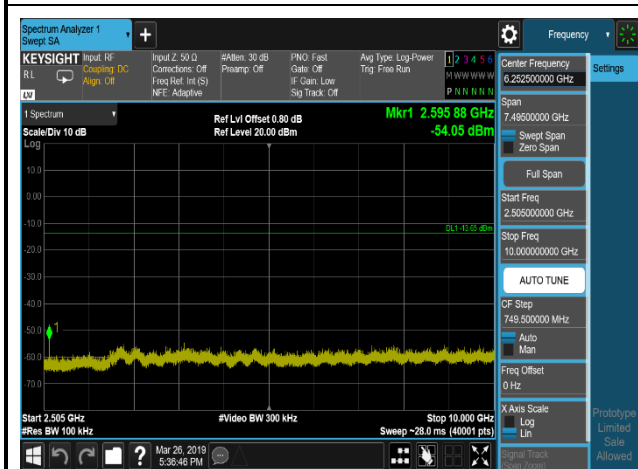

8DPSK,2480MHz,3DH5,Plot 1,Band

Edge

8DPSK,2480MHz,3DH5,Plot 2,0.009MHz~24

75MHz

8DPSK,2480MHz,3DH5,Plot 3,2505MHz~100

00MHz

8DPSK,2480MHz,3DH5,Plot 4,10000MHz~25

00MHz

TEST REPORT

1.5 Frequency Band Edge

1.5.1 Test Result and Data

BT Frequency Band Edges-Conducted						
Mode	Test Range (MHz)	Packet Type	Hopping Mode	Band Edge (dBm)	Limit	Result
GFSK	2380~2420	DH5	Hopping On	-49.86	-11.622	Pass
GFSK	2463.5~2503.5	DH5	Hopping On	-54.85	-11.037	Pass
DQPSK	2380~2420	2DH5	Hopping On	-55.30	-16.784	Pass
DQPSK	2463.5~2503.5	2DH5	Hopping On	-56.13	-16.146	Pass
8DPSK	2380~2420	3DH5	Hopping On	-53.74	-16.12	Pass
8DPSK	2463.5~2503.5	3DH5	Hopping On	-54.77	-15.364	Pass