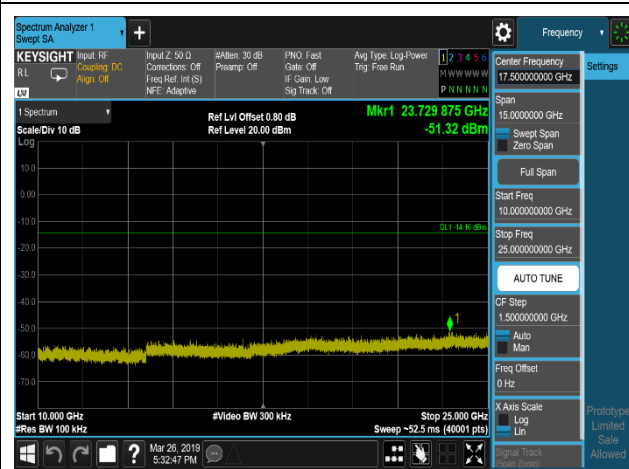

DQPSK,2441MHz,2DH5,Plot 3,2500MHz~100

00MHz

DQPSK,2441MHz,2DH5,Plot 4,10000MHz~25

00MHz

DQPSK,2480MHz,2DH5,Plot 1,Band

Edge

DQPSK,2480MHz,2DH5,Plot 2,0.009MHz~24

75MHz

DQPSK,2480MHz,2DH5,Plot 3,2505MHz~100

00MHz

DQPSK,2480MHz,2DH5,Plot 4,10000MHz~25

00MHz

8DPSK,2441MHz,3DH5,Plot 3,2500MHz~100

00MHz

8DPSK,2441MHz,3DH5,Plot 4,10000MHz~25

00MHz

8DPSK,2480MHz,3DH5,Plot 1,Band

Edge

8DPSK,2480MHz,3DH5,Plot 2,0.009MHz~24

75MHz

8DPSK,2480MHz,3DH5,Plot 3,2505MHz~100

00MHz

8DPSK,2480MHz,3DH5,Plot 4,10000MHz~25

00MHz