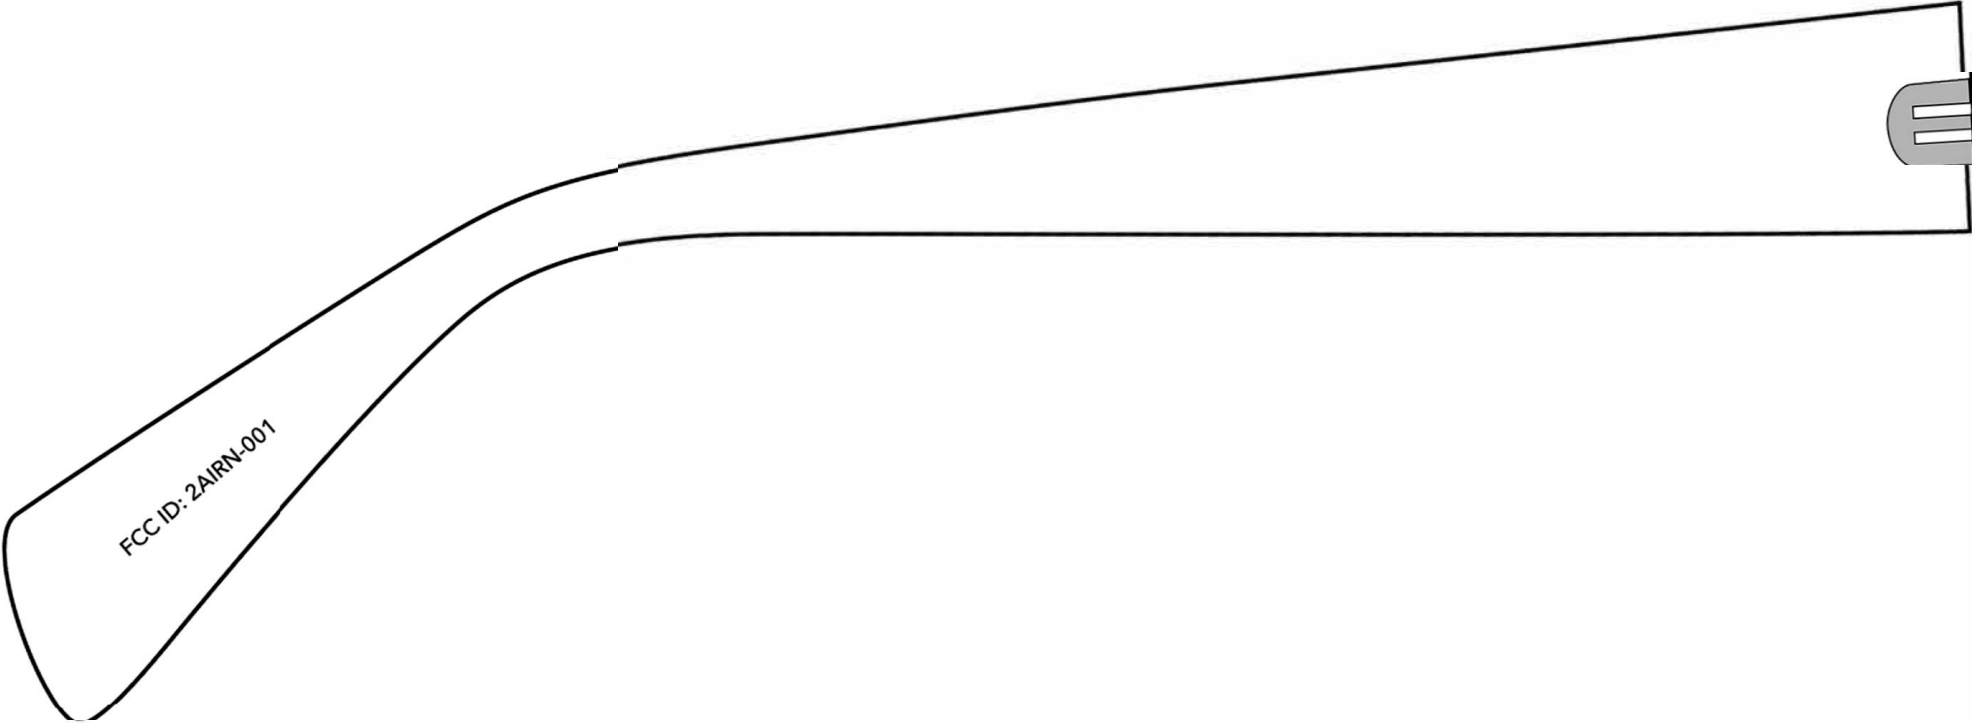

inside left-wearing temple,

FCC ID: 2AIRN-001