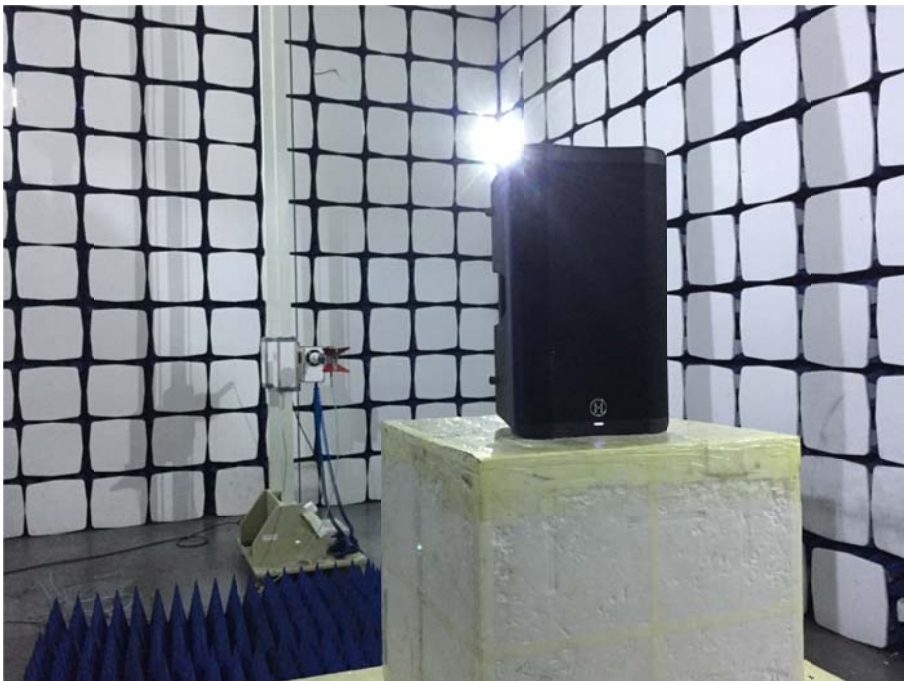


EXHIBIT 4 - TEST SETUP PHOTOGRAPHS

Conducted Emission Test Setup

Radiation Emission Test Setup (Below 30MHz)

Radiation Emission Test Setup (30MHz to 1GHz)

Radiation Emission Test Setup (1GHz to 18GHz)

Radiation Emission Test Setup (Above 18GHz)