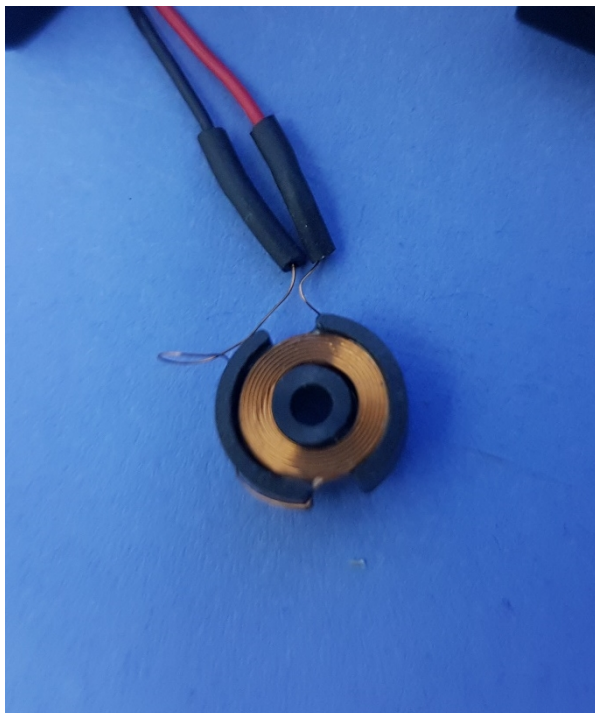

Internal Photo Module

Product name : AXA IN ERL BLE 2
FCC ID : 2AIQH-AXA-ERL-02
ISED ID : 21586-AXAERL02

Test report No. 190100025

Table of Contents

Internal Photos	3
1.1 Cover removed	3
1.2 Electronics unit	3
1.3 PCB + BLE and NFC antenna view	4
1.4 RFID antenna	4
1.5 Battery view.....	5

Internal Photos

1.1 Cover removed

1.2 Electronics unit

1.3 PCB + BLE and NFC antenna view

1.4 RFID antenna

1.5 Battery view