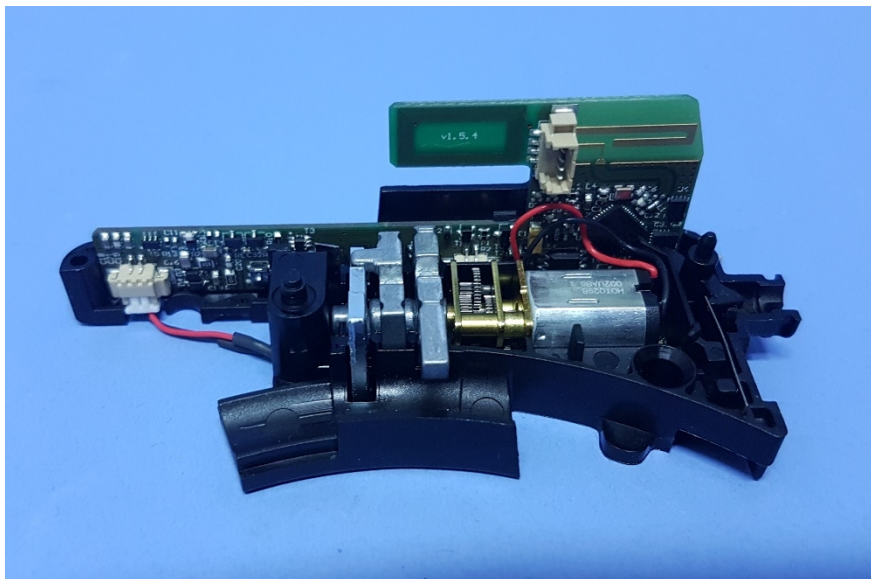

Internal Photo Module

Product name : AXA IN ERL BLE 2
FCC ID : 2AIQH-AXA-ERL-02
ISED ID : 21586-AXAERL02

Test report No. 190100025

Table of Contents

Internal Photos	3
1.1 Cover removed	3
1.2 Electronics unit	3
1.3 PCB + BLE and NFC antenna view	4
1.4 RFID antenna	4
1.5 Battery view.....	5

Internal Photos

1.1 Cover removed

1.2 Electronics unit

1.3 PCB + BLE and NFC antenna view

1.4 RFID antenna

1.5 Battery view