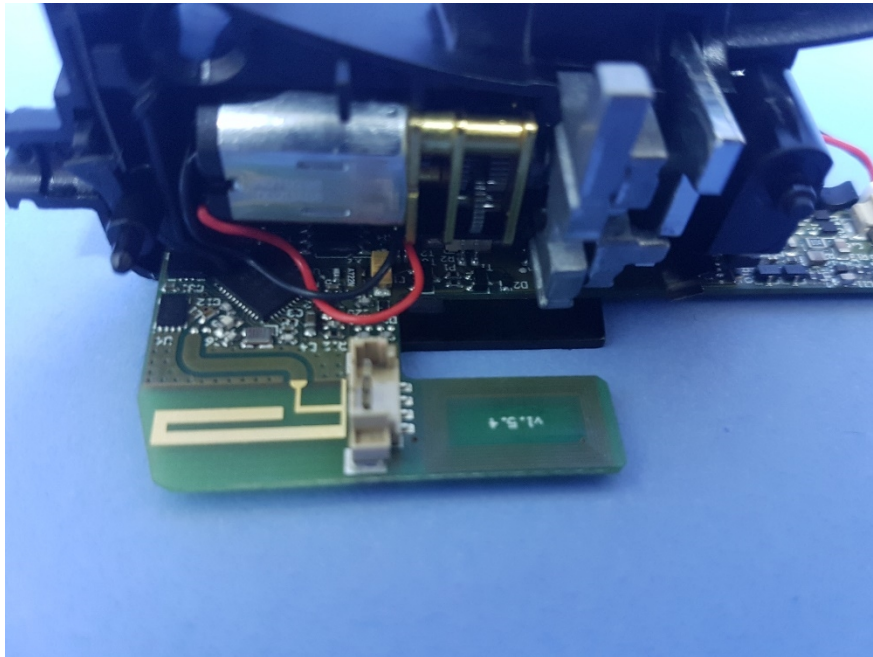

Internal Photo Module

Product name : AXA IN ERL BLE 2
FCC ID : 2AIQH-AXA-ERL-02
ISED ID : 21586-AXAERL02

Test report No. 190100025

Table of Contents

Internal Photos	3
1.1 Cover removed	3
1.2 Electronics unit	3
1.3 PCB + BLE and NFC antenna view	4
1.4 RFID antenna	4
1.5 Battery view.....	5

Internal Photos

1.1 Cover removed

1.2 Electronics unit

1.3 PCB + BLE and NFC antenna view

1.4 RFID antenna

1.5 Battery view