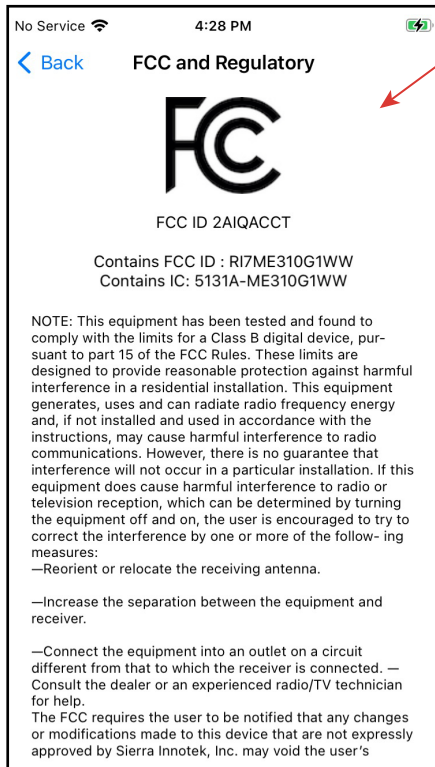

FCC and Regulatory Electronic Labeling Sierra Innotek, Inc. Cell-CAT (FCC ID: 2AIQACCT)

To access FCC ID and statement, user connects to device and sees "Configure" screen

Click 1: user taps "Device Details" button and is presented with Device Details screen

Click 2: user taps "FCC and Regulatory" button and is presented with "FCC and regulatory screen."

Top of FCC information

Middle of FCC information

Bottom of FCC information

Using finger, user scrolls to access FCC statements