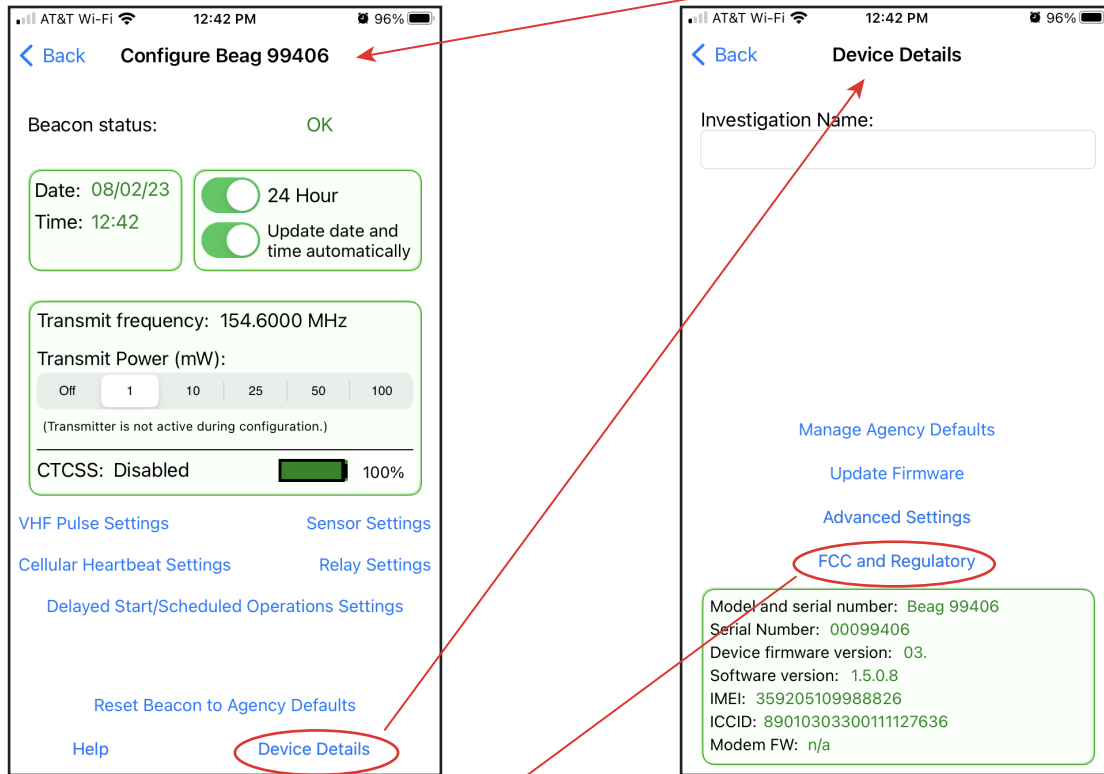

FCC and Regulatory Electronic Labeling Sierra Innotek, Inc. Cell-CAT (FCC ID: 2AIQACCT)

To access FCC ID and statement, user connects to device and sees "Configure" screen

Click 1: user taps "Device Details" button and is presented with Device Details screen

Click 2: user taps "FCC and Regulatory" button and is presented with "FCC and regulatory screen."

Top of FCC information

Middle of FCC information

Bottom of FCC information

Using finger, user scrolls to access FCC statements