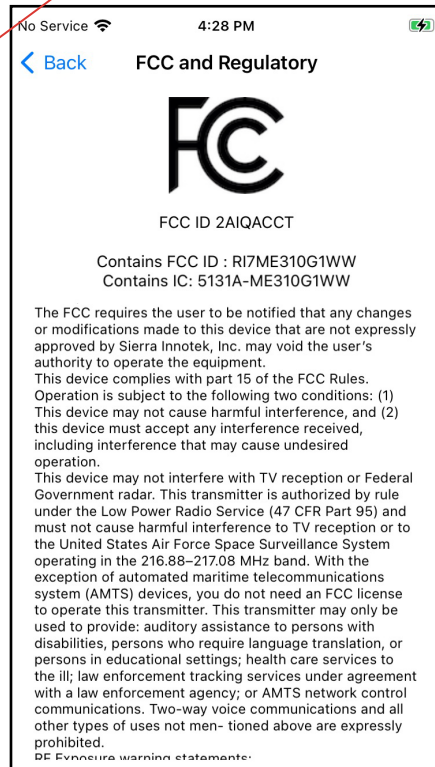

FCC and Regulatory Electronic Labeling Sierra Innotek, Inc. Cell-CAT (FCC ID: 2AIQACCT)

To access FCC ID and statement, user connects to device and sees "Configure" screen

Click 1: user taps "Device Details" button and is presented with Device Details screen

Click 2: user taps "FCC and Regulatory" button and is presented with "FCC and regulatory screen."

Top of FCC information

Middle of FCC information

Bottom of FCC information

Using finger, user scrolls to access FCC statements