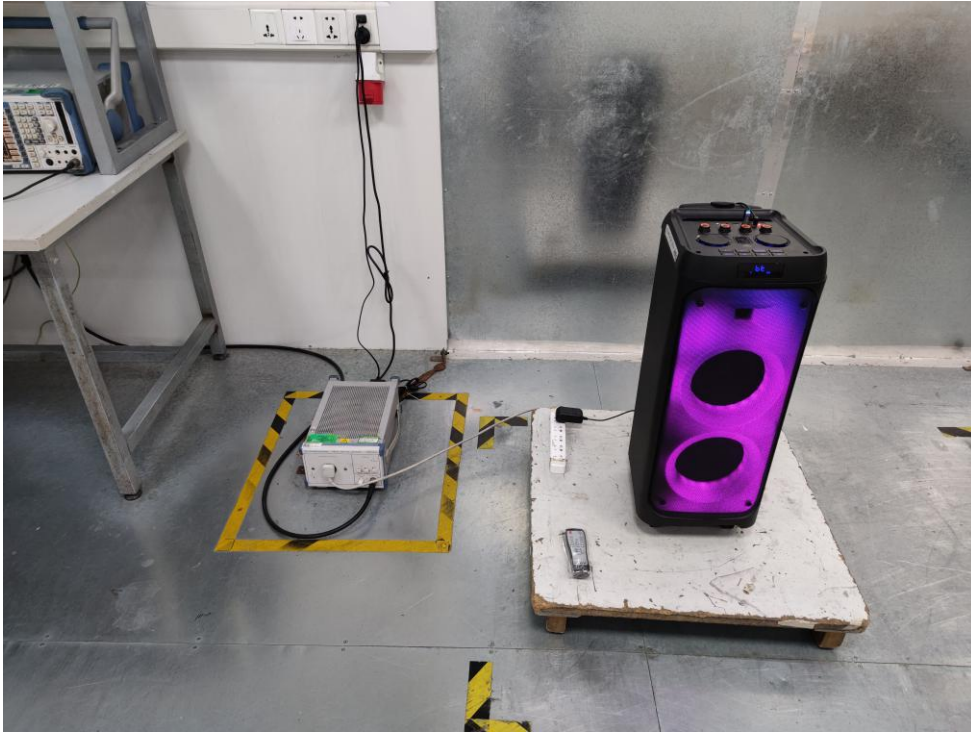

FCC ID: 2AIPR-GDDM613

Photo of Power Line Conducted Emission Test

Photo of Radiation Emission Test

Photo of Radiation Emission Test