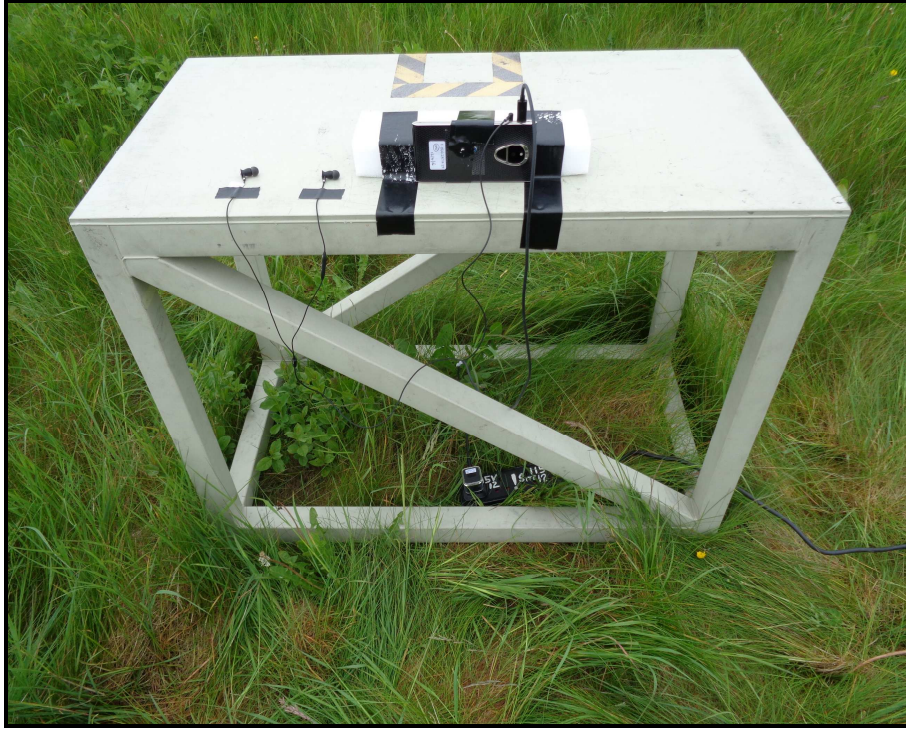

Test Setup Photographs for the SR0020-W

1. Radiated Emissions

1.1. Configuration 1: Radiated measurements in a Semi-anechoic chamber

Photo 1

Radiated Emissions (continued)

Photo 2

Photo 3

Radiated Emissions (continued)

1.2. Configuration 2: Radiated measurements Open Field Test Site

Photo 1

Photo 2

2. AC Conducted Emissions

Photo 1

Photo 2

3. Conducted RF tests + DFS

Photo 1