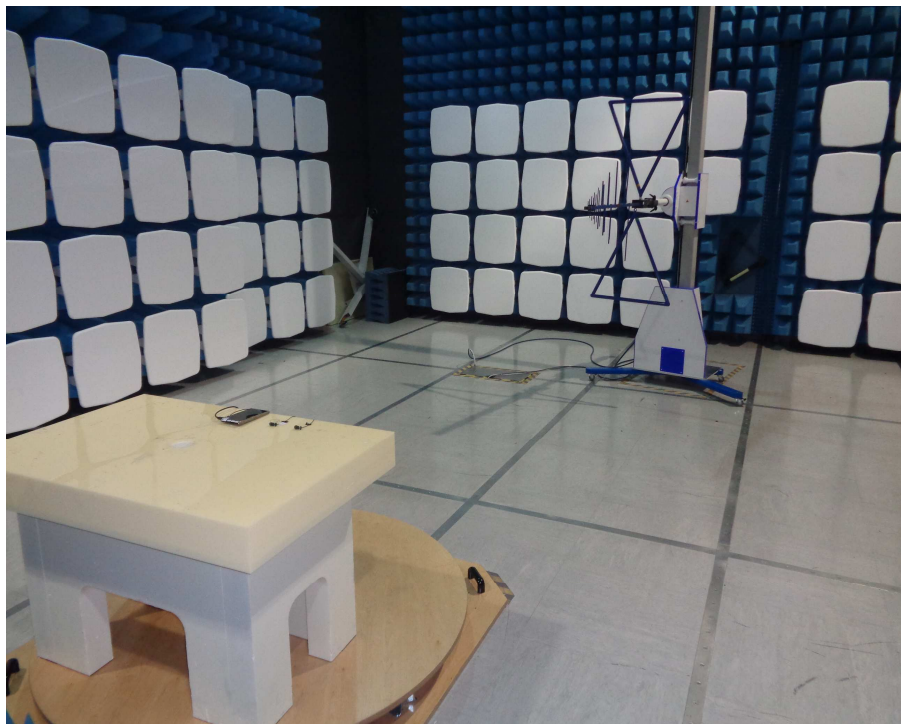

Test Setup Photographs for the SR0020-W

1. Radiated Emissions

1.1. Configuration 1: Radiated measurements in a Semi-anechoic chamber

Photo 1

Radiated Emissions (continued)

Photo 2

Photo 3

Radiated Emissions (continued)

1.2. Configuration 2: Radiated measurements Open Field Test Site

Photo 1

Photo 2

2. AC Conducted Emissions

Photo 1

Photo 2

3. Conducted RF tests + DFS

Photo 1