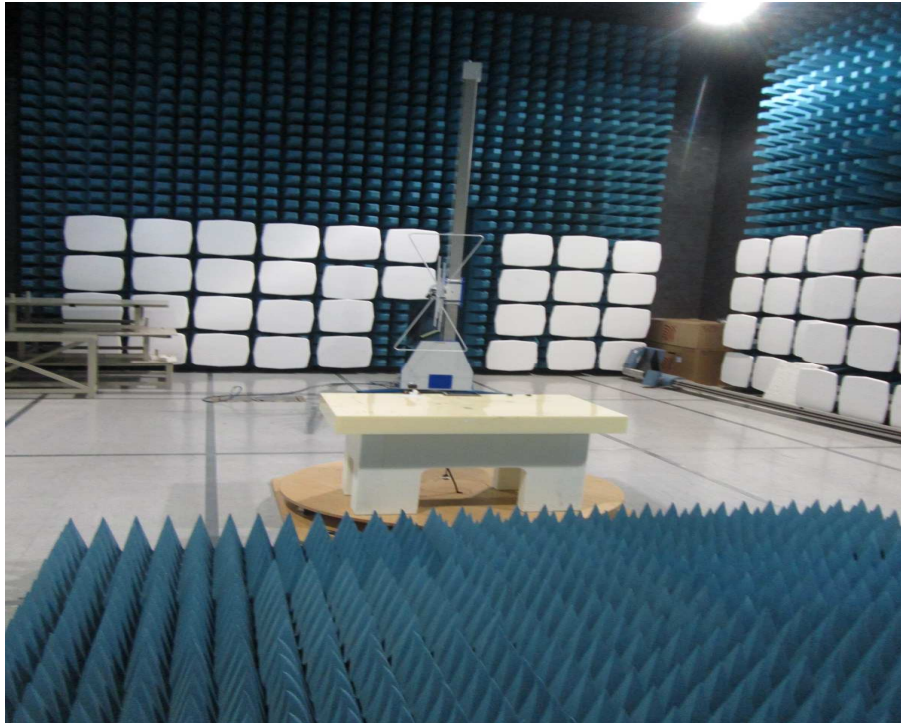

Test Setup Photographs for the SR0020-W

1. Radiated Emissions

1.1. Configuration 1: Radiated measurements in a Semi-anechoic chamber

Photo 1

Radiated Emissions (continued)

Photo 2

Photo 3

Radiated Emissions (continued)

1.2. Configuration 2: Radiated measurements Open Field Test Site

Photo 1

Photo 2

2. AC Conducted Emissions

Photo 1

Photo 2

3. Conducted RF tests + DFS

Photo 1