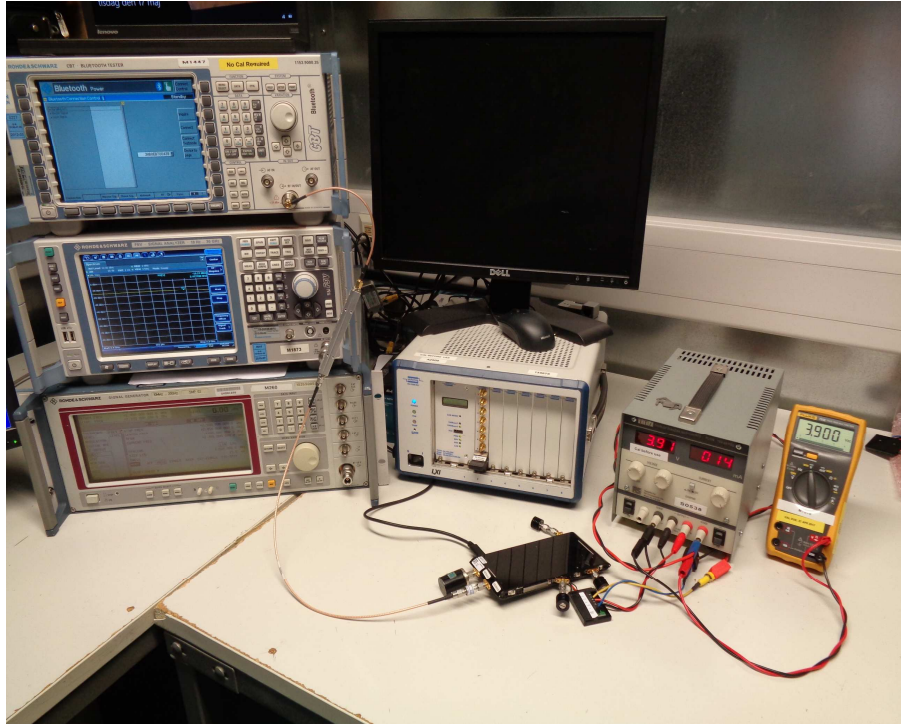

Test Setup Photographs for the SR0020-W

1. Radiated Emissions

1.1. Configuration 1: Radiated measurements in a Semi-anechoic chamber

Photo 1

Radiated Emissions (continued)

Photo 2

Photo 3

Radiated Emissions (continued)

1.2. Configuration 2: Radiated measurements Open Field Test Site

Photo 1

Photo 2

2. AC Conducted Emissions

Photo 1

Photo 2

3. Conducted RF tests + DFS

Photo 1