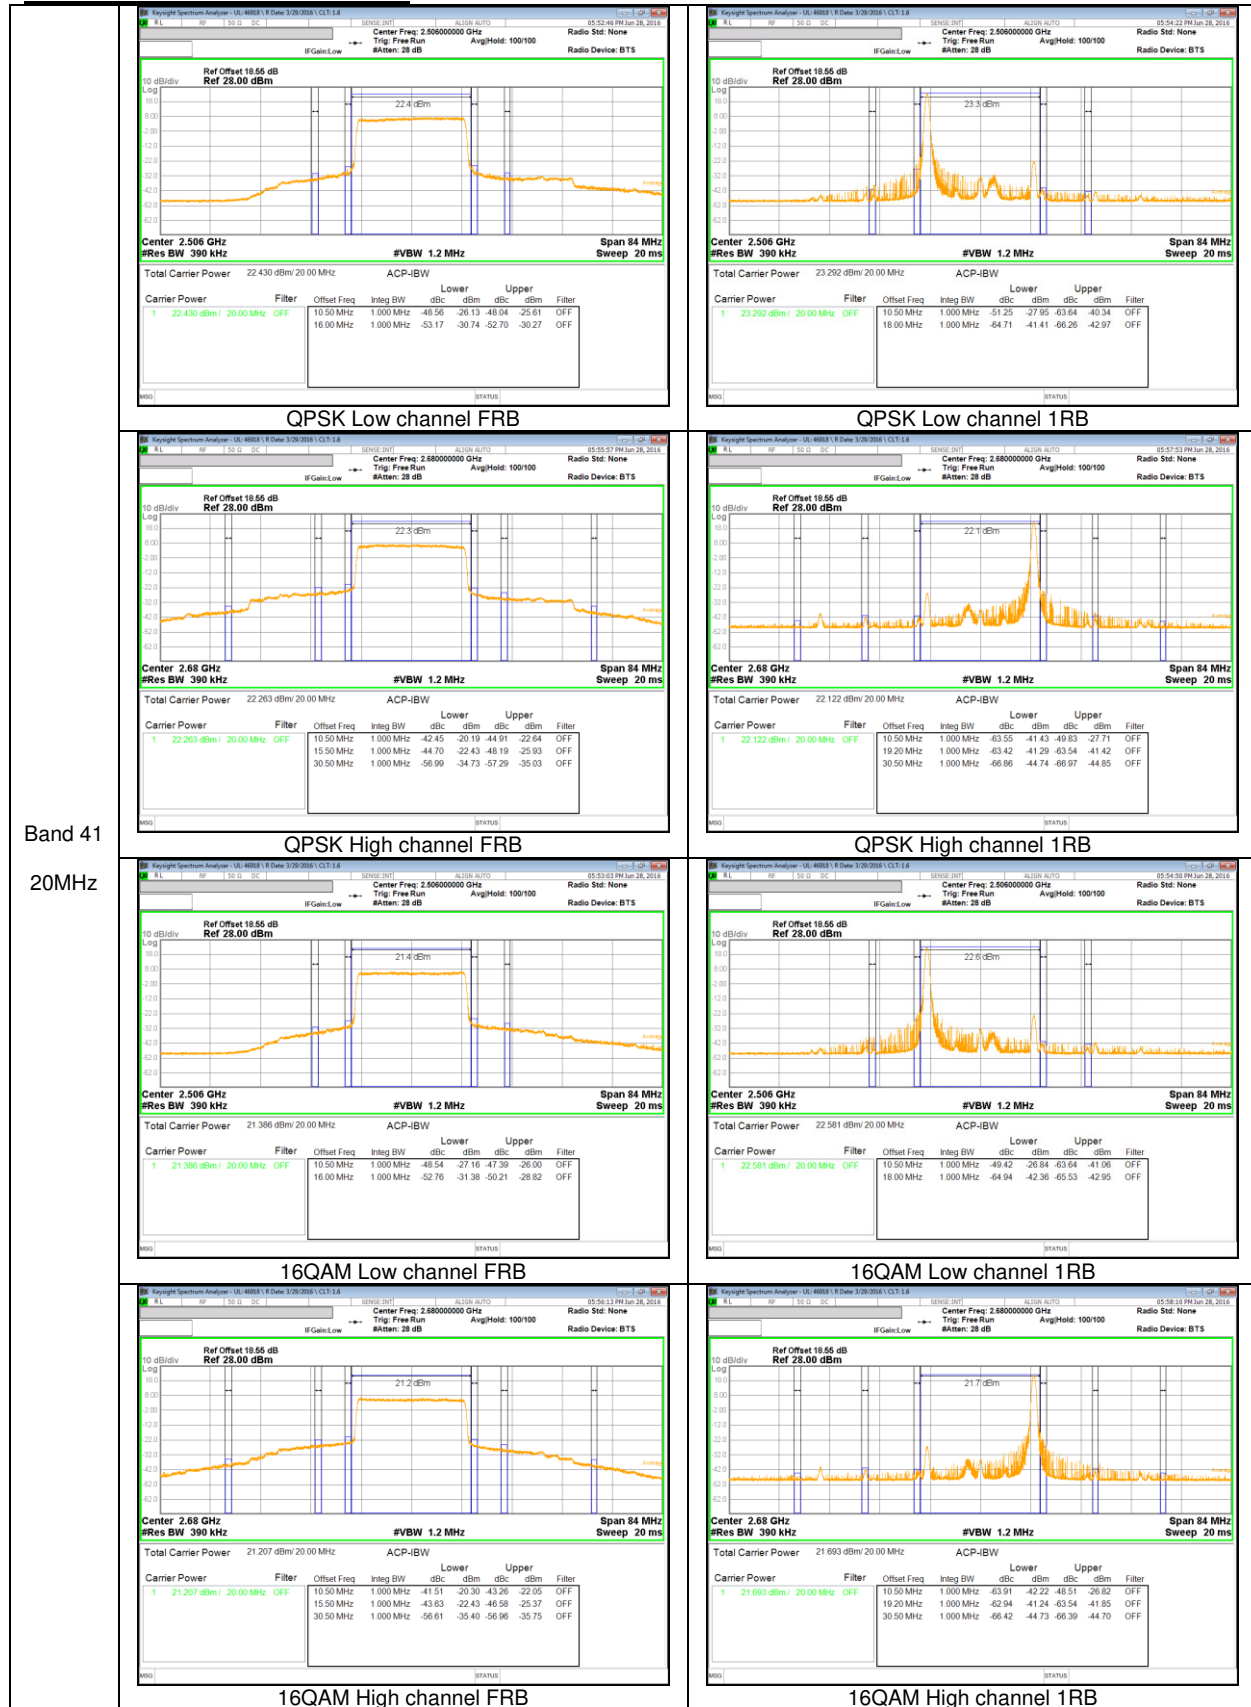

Band 7  
 5MHz

### LTE Band 30 EMISSION MASK

Band 30  
 5MHz

Band 30  
 5MHz

**LTE Band 41 EMISSION MASK**

Band 41  
 20MHz

Band 41  
 15MHz

Band 41  
 10MHz

Band 41  
 5MHz

**LTE Band 12 BAND EDGE**

Band 12  
 10MHz

Band 12  
 5MHz