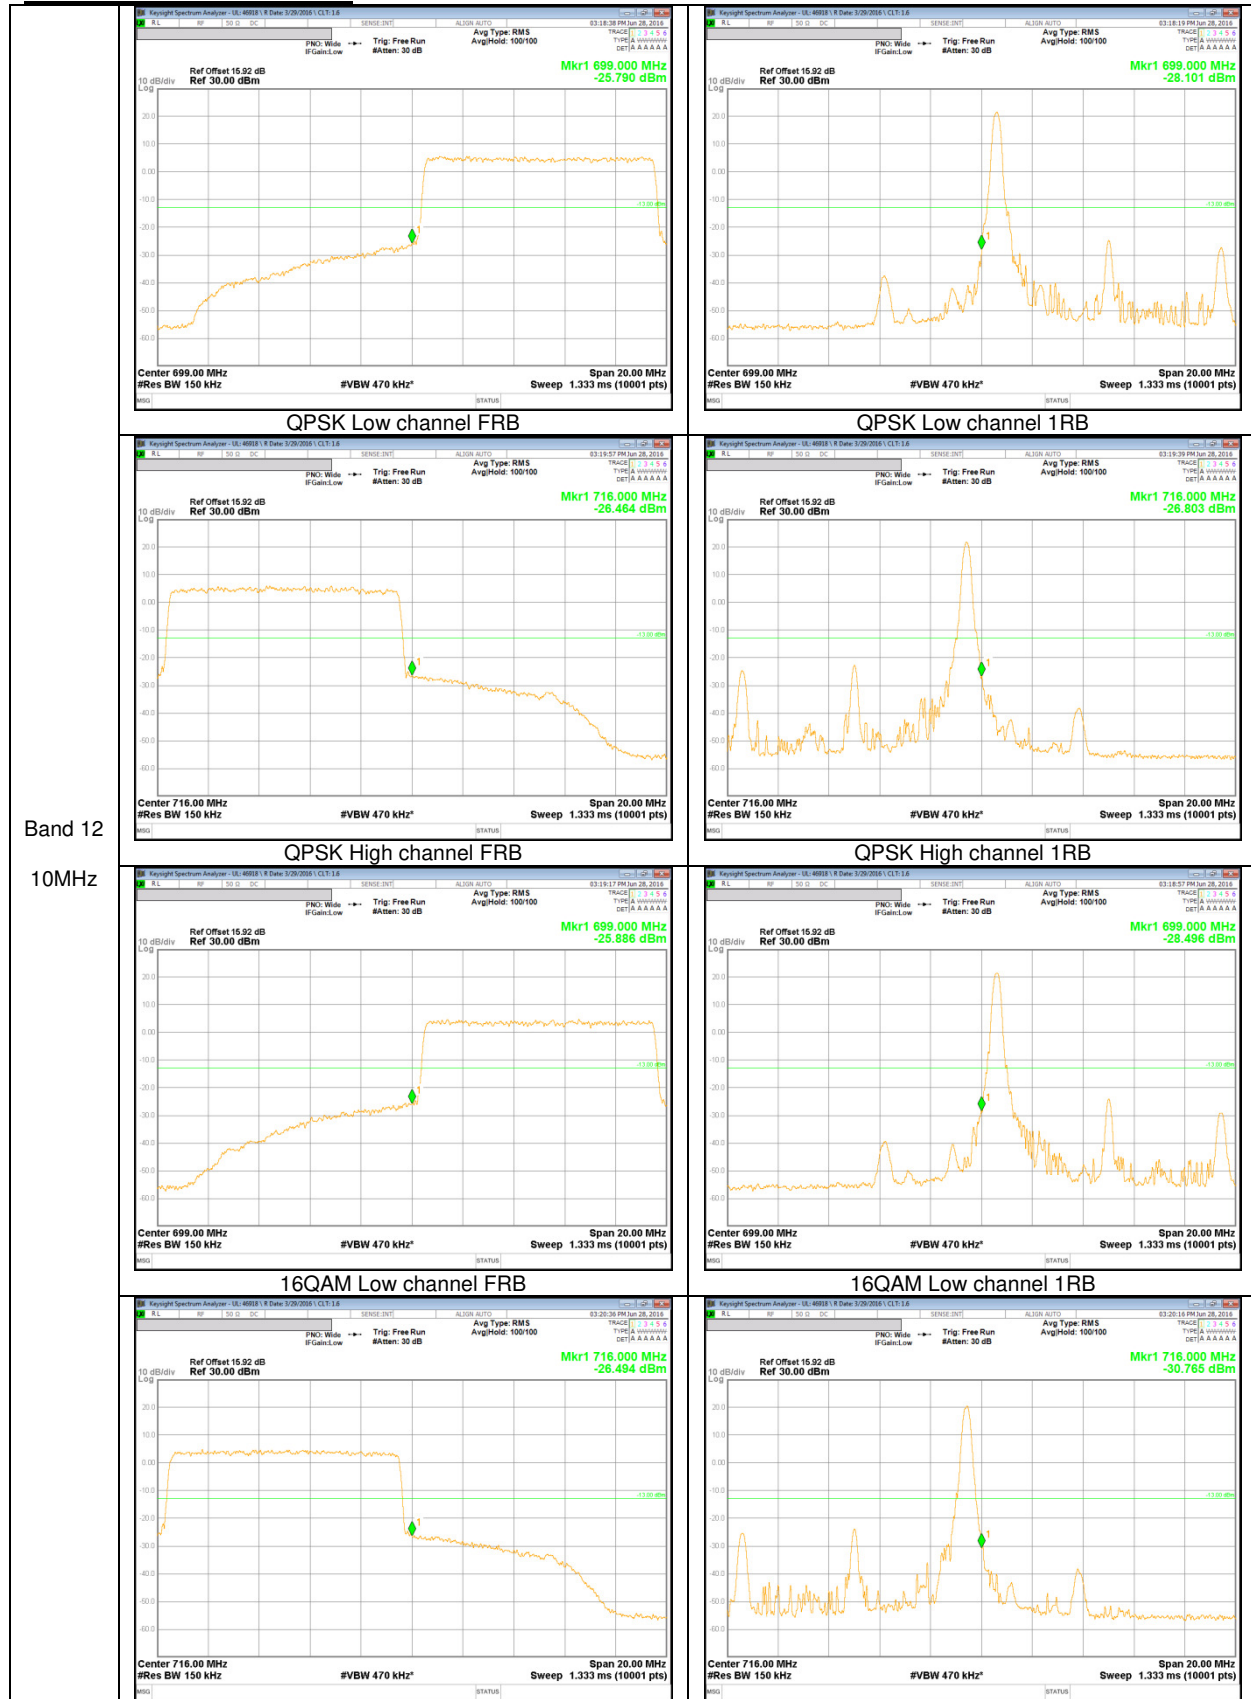

Band 7  
 5MHz

### LTE Band 30 EMISSION MASK

Band 30  
 5MHz

Band 30  
 5MHz

**LTE Band 41 EMISSION MASK**

Band 41  
 20MHz

Band 41  
 15MHz

Band 41  
 10MHz

Band 41  
 5MHz

**LTE Band 12 BAND EDGE**

Band 12  
 10MHz

Band 12  
 5MHz