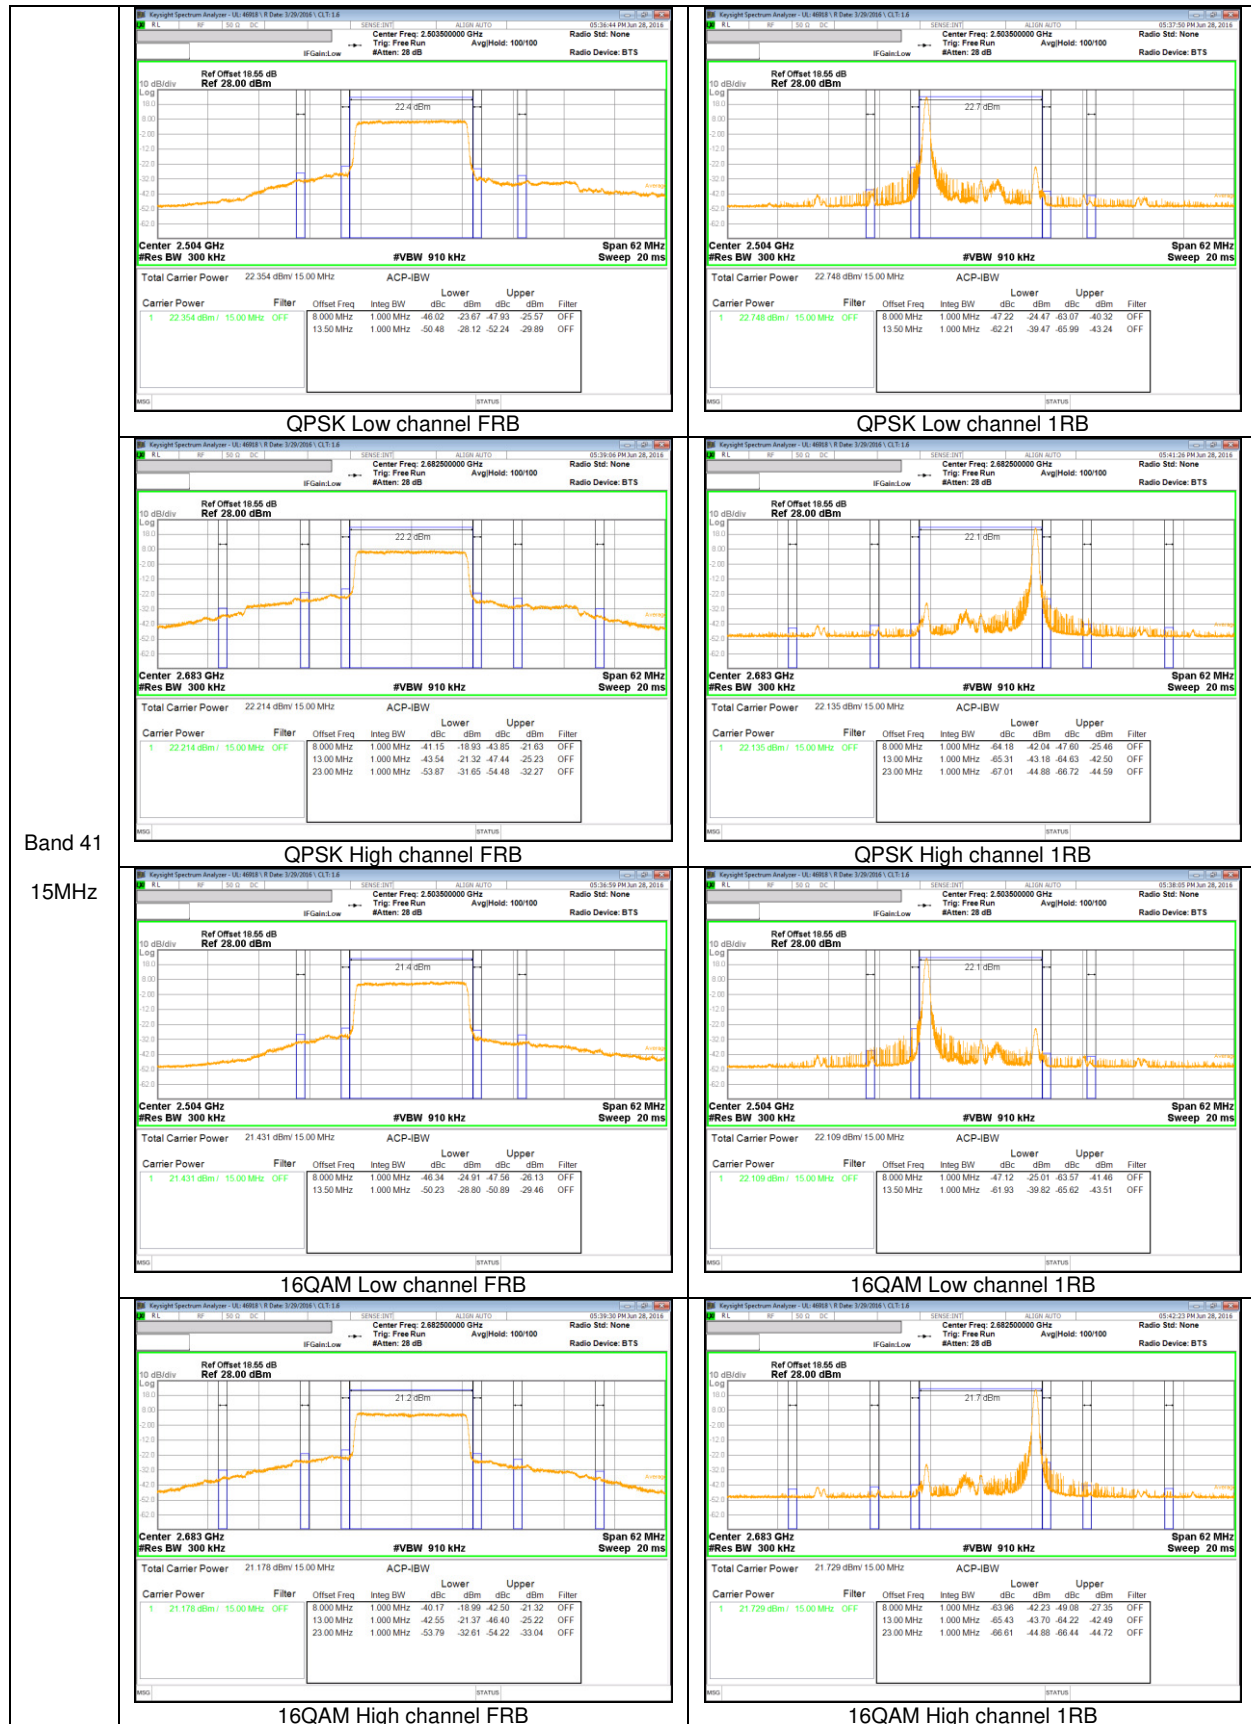

### LTE Band 30 EMISSION MASK

Band 30  
 5MHz

Band 30  
 5MHz

**LTE Band 41 EMISSION MASK**

Band 41  
 20MHz

Band 41  
 15MHz

Band 41  
 10MHz

Band 41  
 5MHz

**LTE Band 12 BAND EDGE**

Band 12  
 10MHz

Band 12  
 5MHz