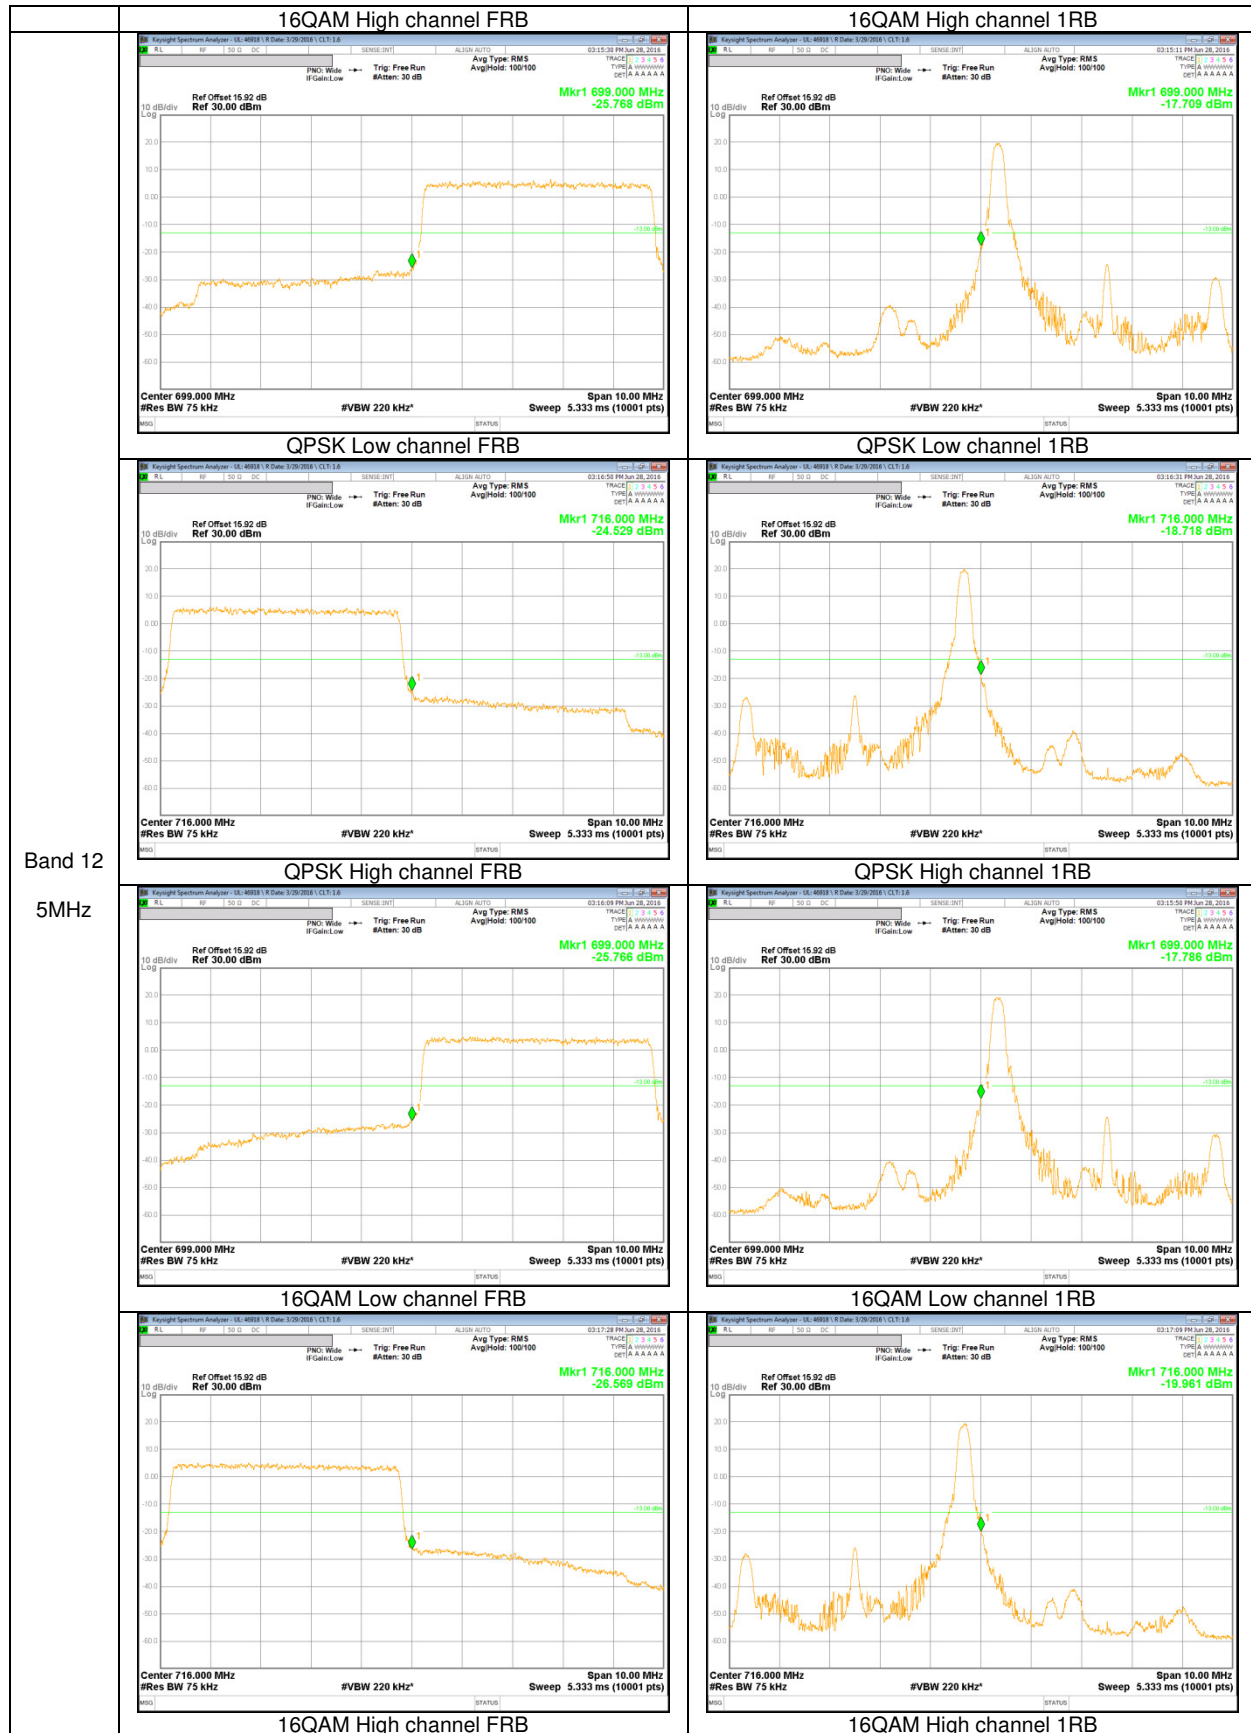

Band 7  
 5MHz

### LTE Band 30 EMISSION MASK

Band 30  
 5MHz

Band 30  
 5MHz

**LTE Band 41 EMISSION MASK**

Band 41  
 20MHz

Band 41  
 15MHz

Band 41  
 10MHz

Band 41  
 5MHz

**LTE Band 12 BAND EDGE**

Band 12  
 10MHz

Band 12  
 5MHz