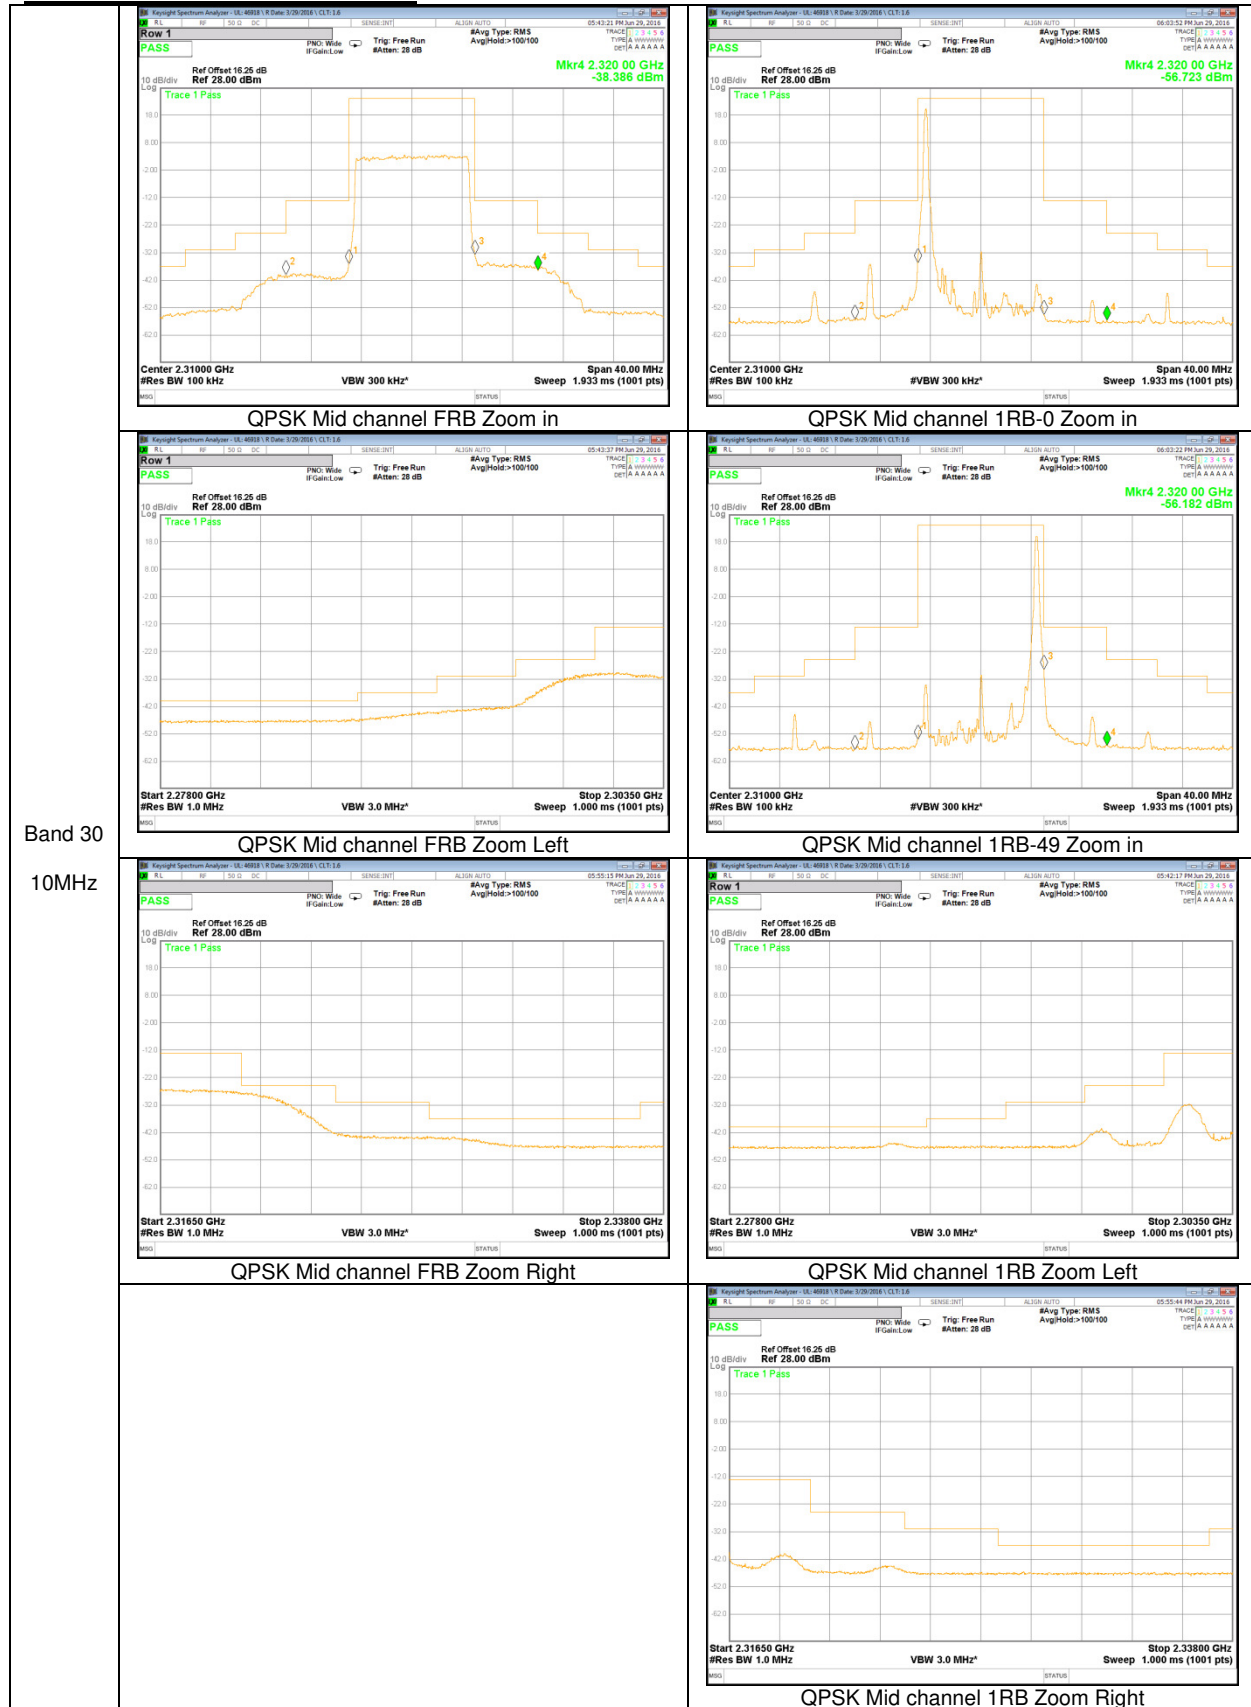

Band 7  
 5MHz

### LTE Band 30 EMISSION MASK

Band 30  
 5MHz

Band 30  
 5MHz

**LTE Band 41 EMISSION MASK**

Band 41  
 20MHz

Band 41  
 15MHz

Band 41  
 10MHz

Band 41  
 5MHz

**LTE Band 12 BAND EDGE**

Band 12  
 10MHz

Band 12  
 5MHz