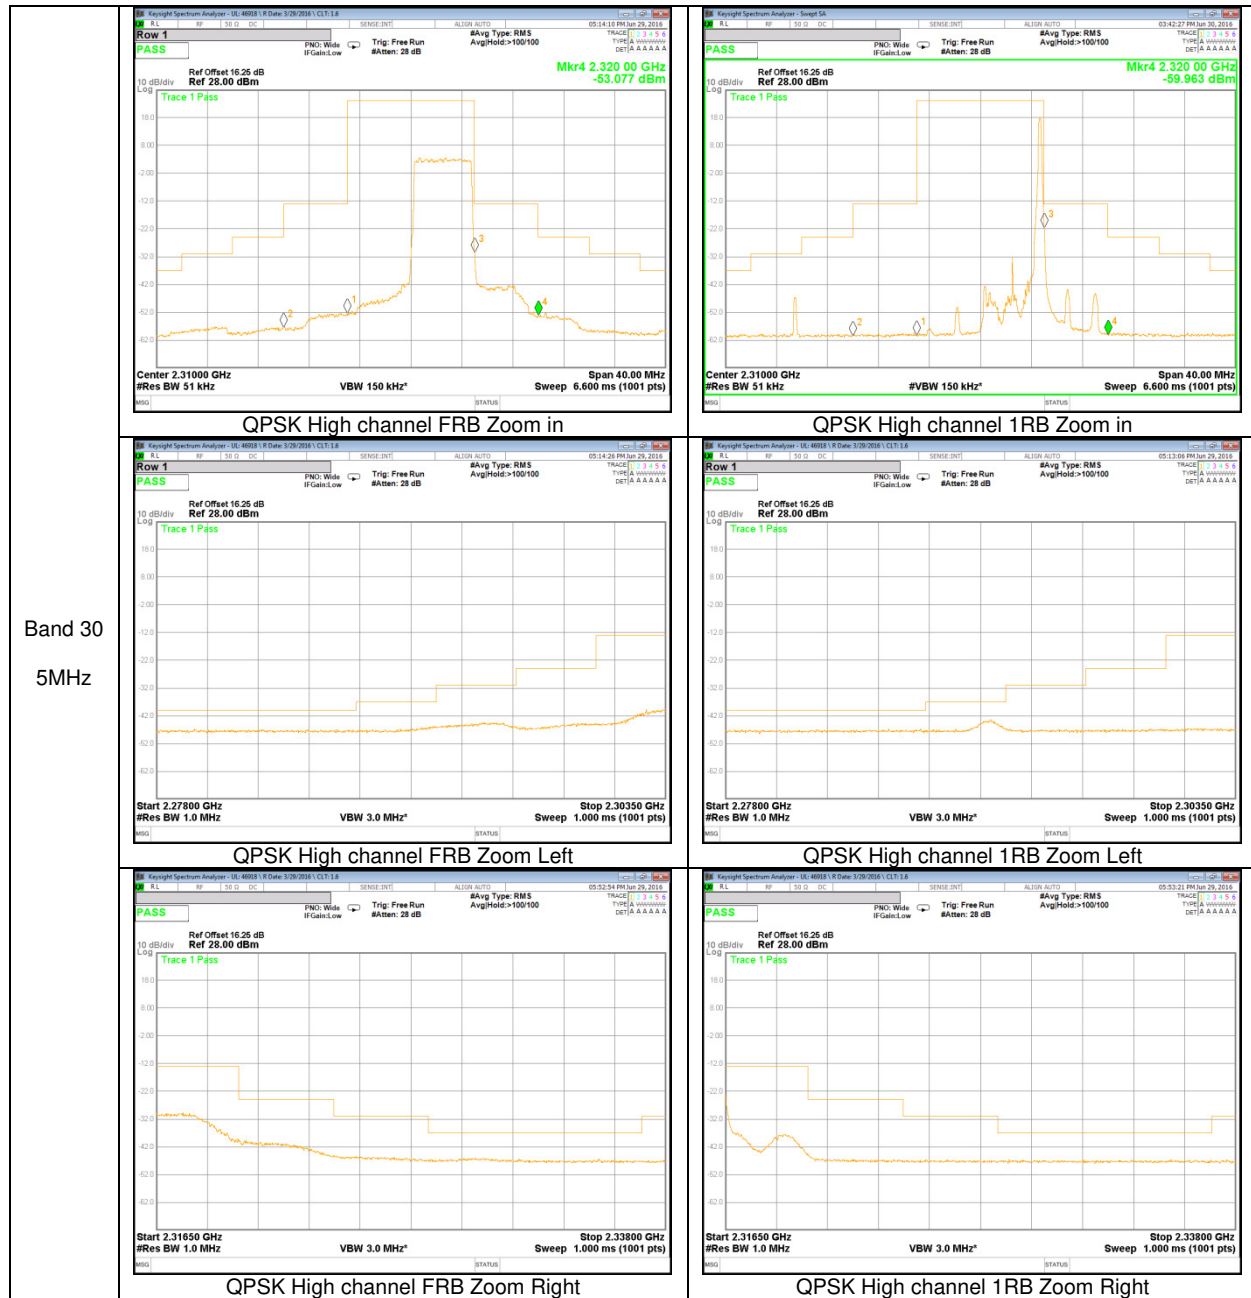

Band 7  
 5MHz

### LTE Band 30 EMISSION MASK

Band 30  
 5MHz

Band 30  
 5MHz

**LTE Band 41 EMISSION MASK**

Band 41  
 20MHz

Band 41  
 15MHz

Band 41  
 10MHz

Band 41  
 5MHz

**LTE Band 12 BAND EDGE**

Band 12  
 10MHz

Band 12  
 5MHz