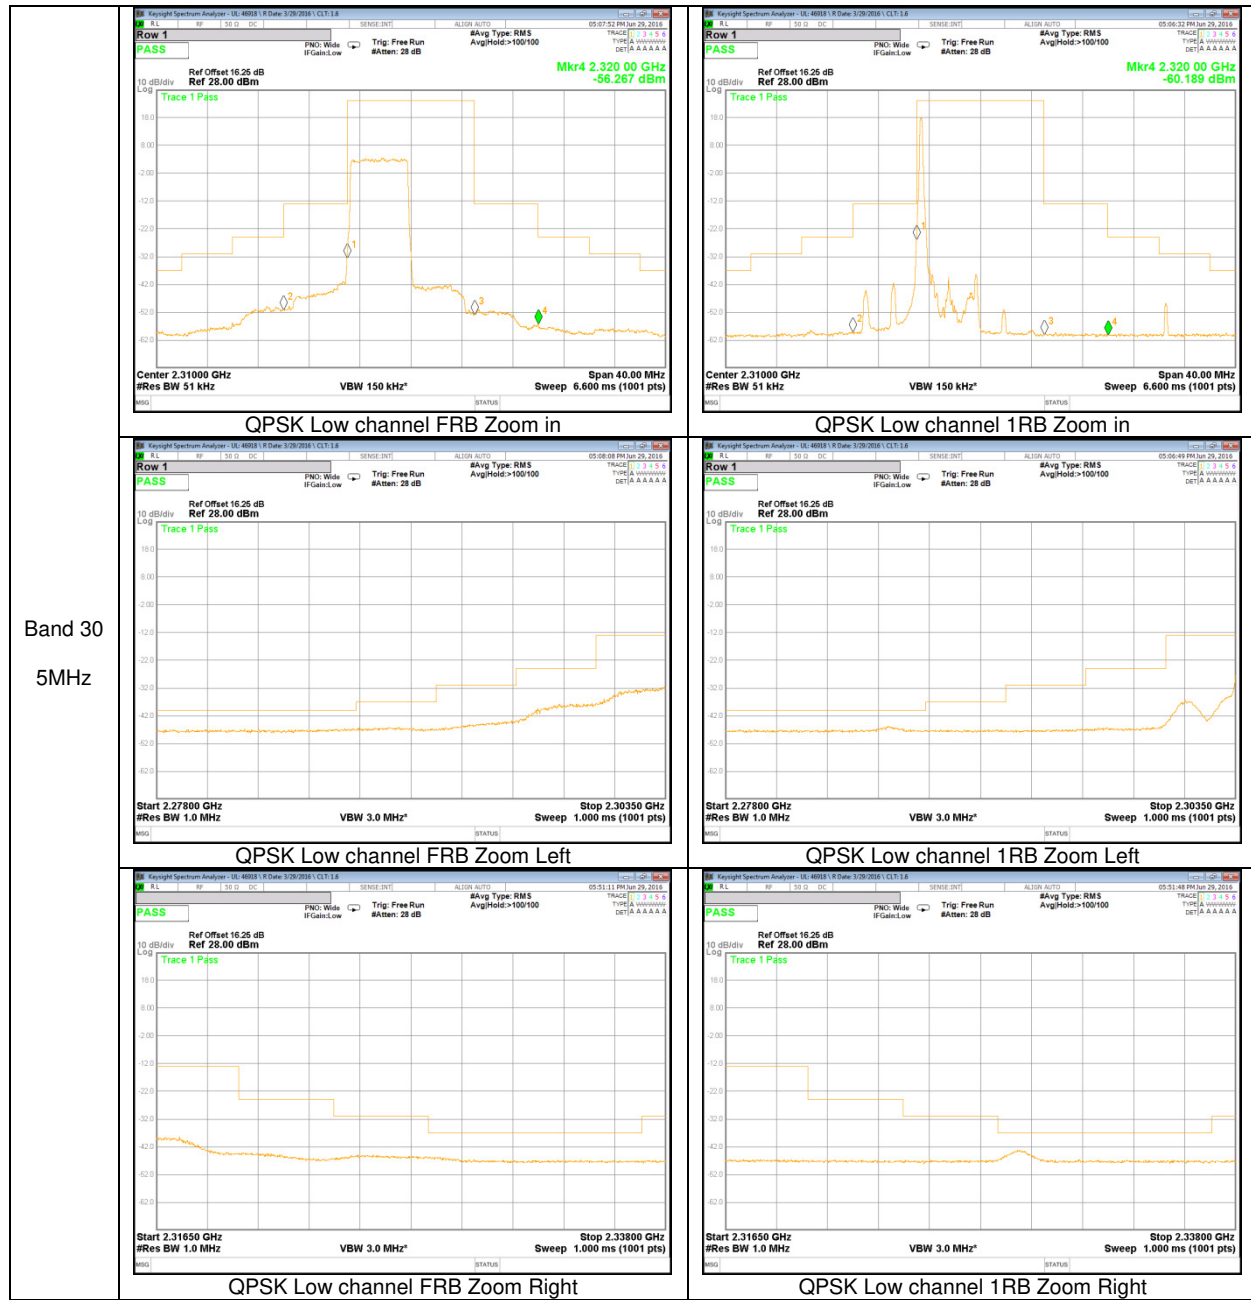

Band 7  
 5MHz

### LTE Band 30 EMISSION MASK

Band 30  
 5MHz

Band 30  
 5MHz

**LTE Band 41 EMISSION MASK**

Band 41  
 20MHz

Band 41  
 15MHz

Band 41  
 10MHz

Band 41  
 5MHz

**LTE Band 12 BAND EDGE**

Band 12  
 10MHz

Band 12  
 5MHz