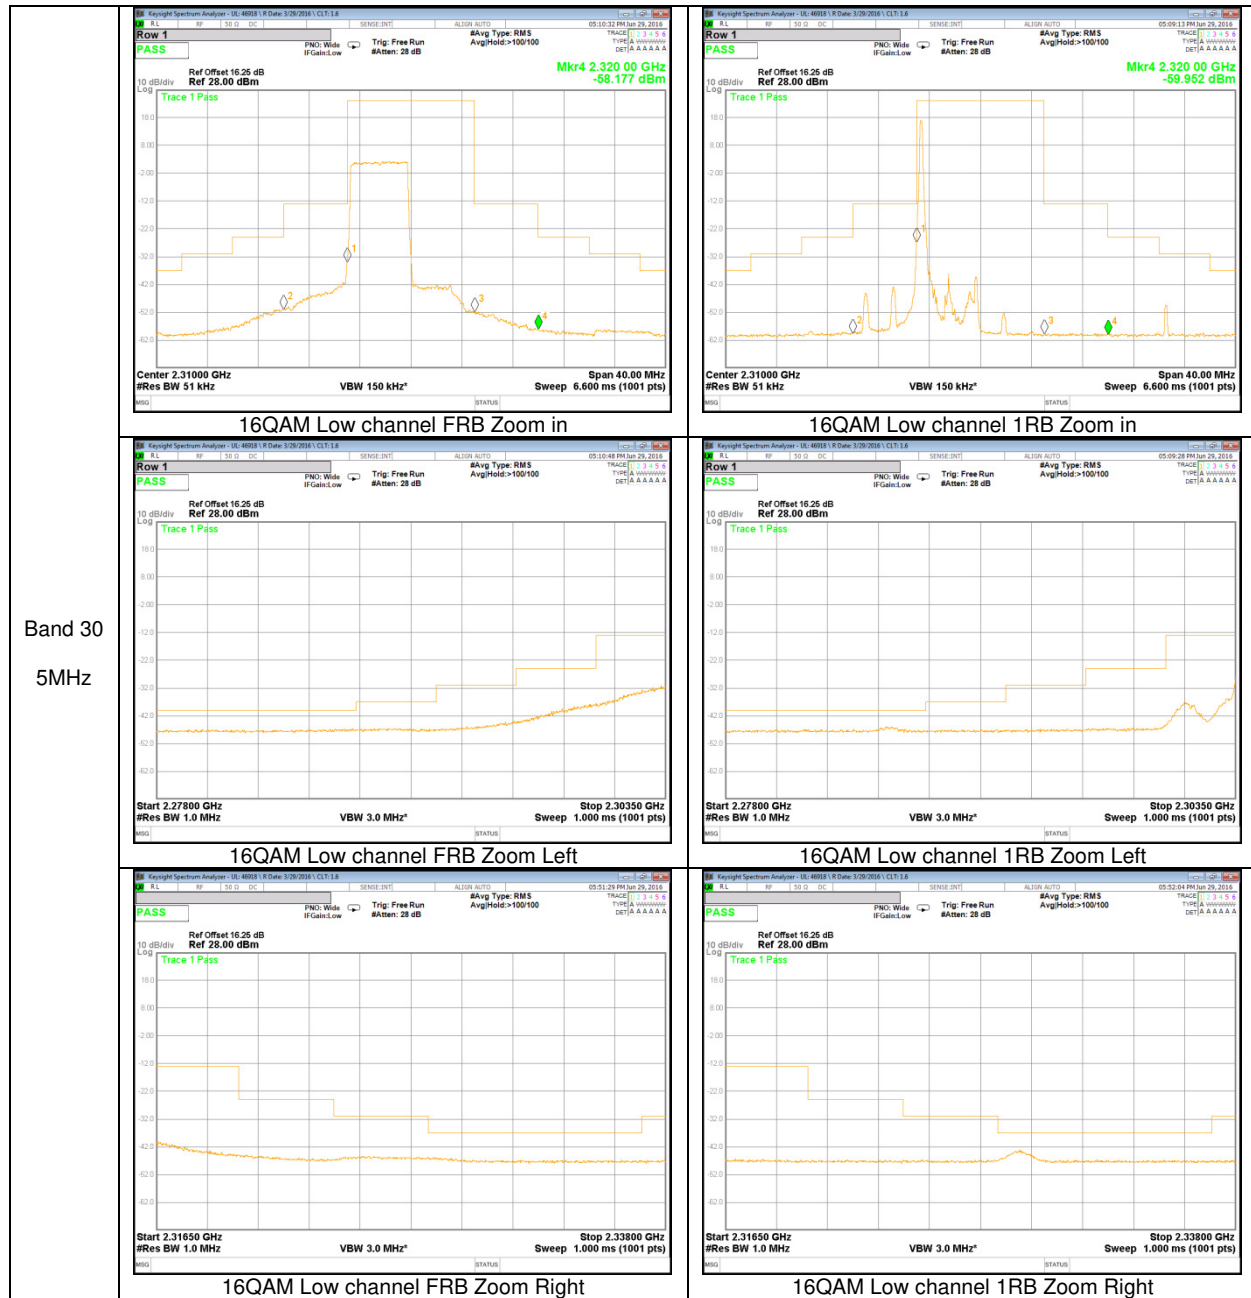

### LTE Band 30 EMISSION MASK

Band 30  
 5MHz

Band 30  
 5MHz

**LTE Band 41 EMISSION MASK**

Band 41  
 20MHz

Band 41  
 15MHz

Band 41  
 10MHz

Band 41  
 5MHz

**LTE Band 12 BAND EDGE**

Band 12  
 10MHz

Band 12  
 5MHz