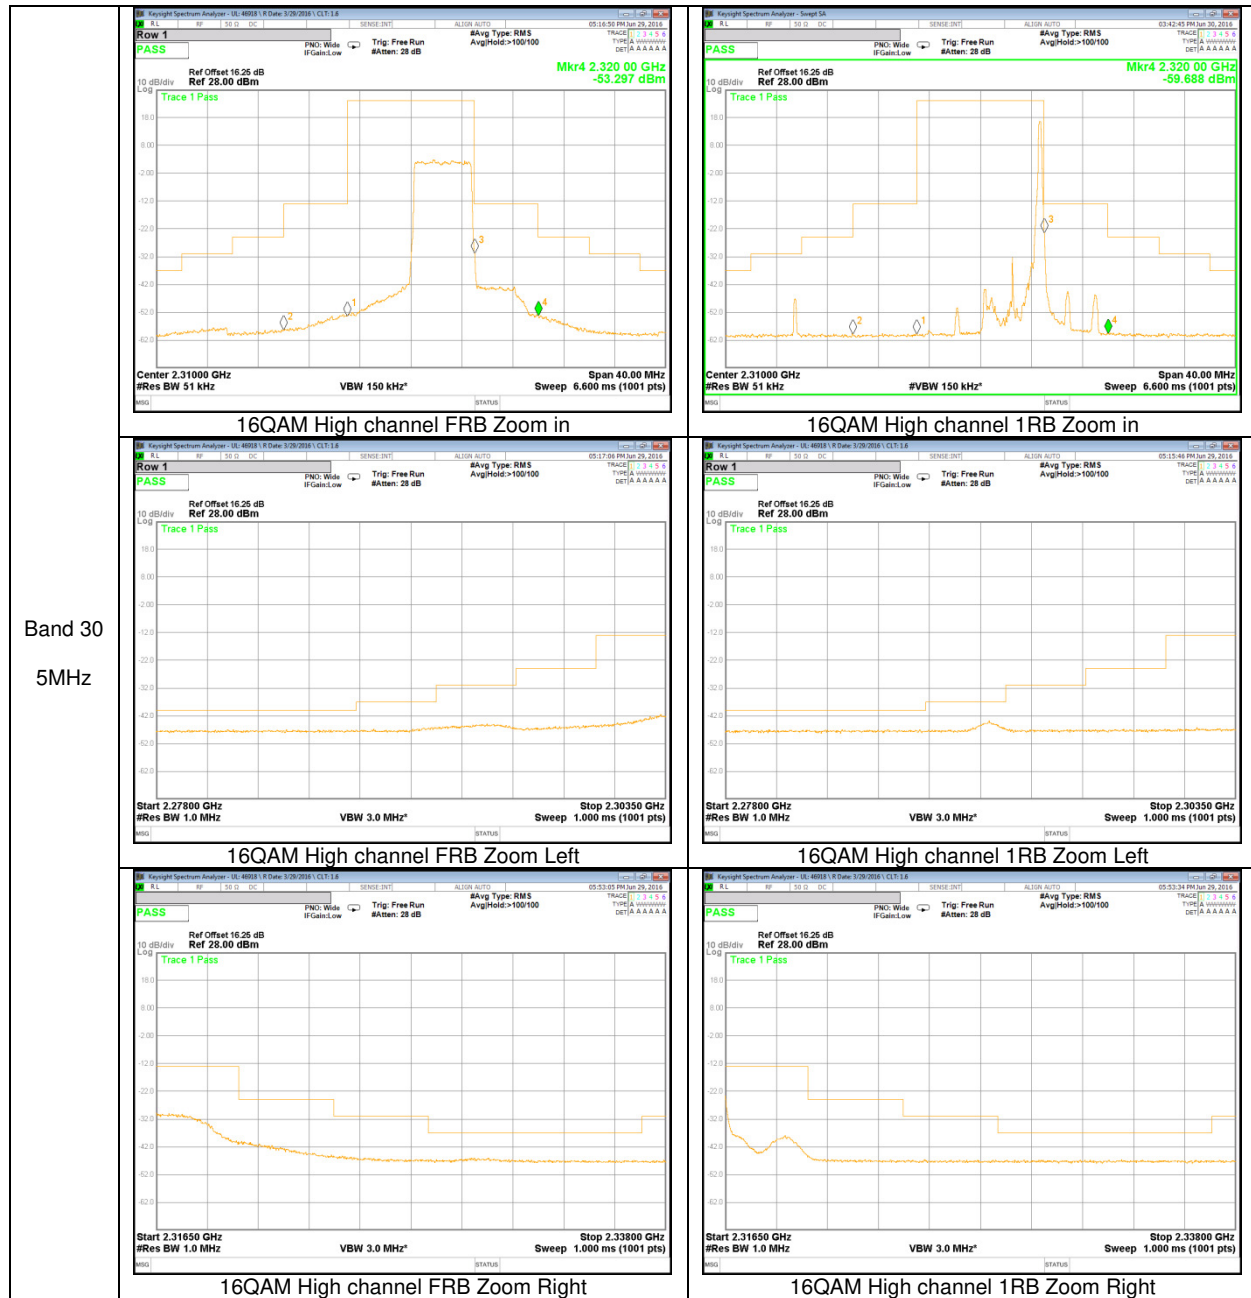

Band 7  
 5MHz

### LTE Band 30 EMISSION MASK

Band 30  
 5MHz

Band 30  
 5MHz

**LTE Band 41 EMISSION MASK**

Band 41  
 20MHz

Band 41  
 15MHz

Band 41  
 10MHz

Band 41  
 5MHz

**LTE Band 12 BAND EDGE**

Band 12  
 10MHz

Band 12  
 5MHz