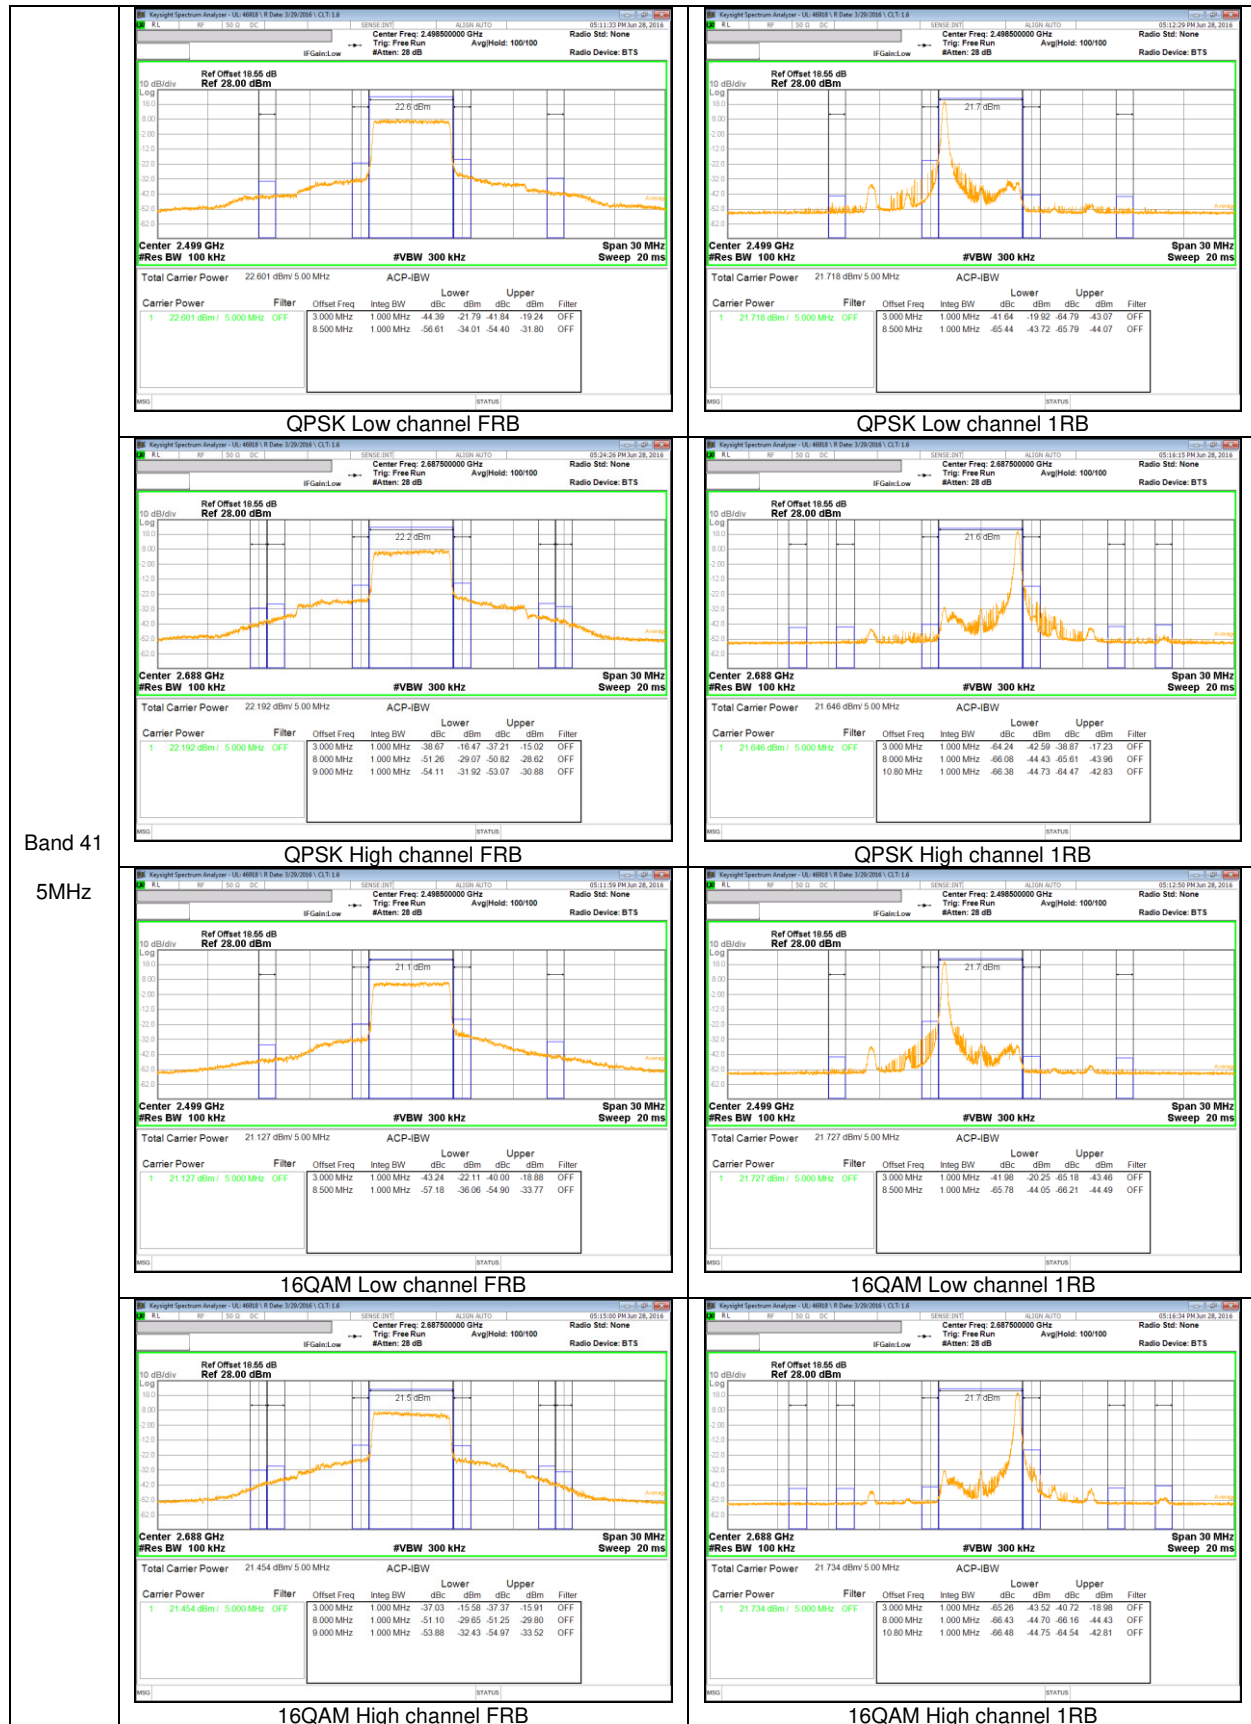

### LTE Band 30 EMISSION MASK

Band 30  
 5MHz

Band 30  
 5MHz

**LTE Band 41 EMISSION MASK**

Band 41  
 20MHz

Band 41  
 15MHz

Band 41  
 10MHz

Band 41  
 5MHz

**LTE Band 12 BAND EDGE**

Band 12  
 10MHz

Band 12  
 5MHz