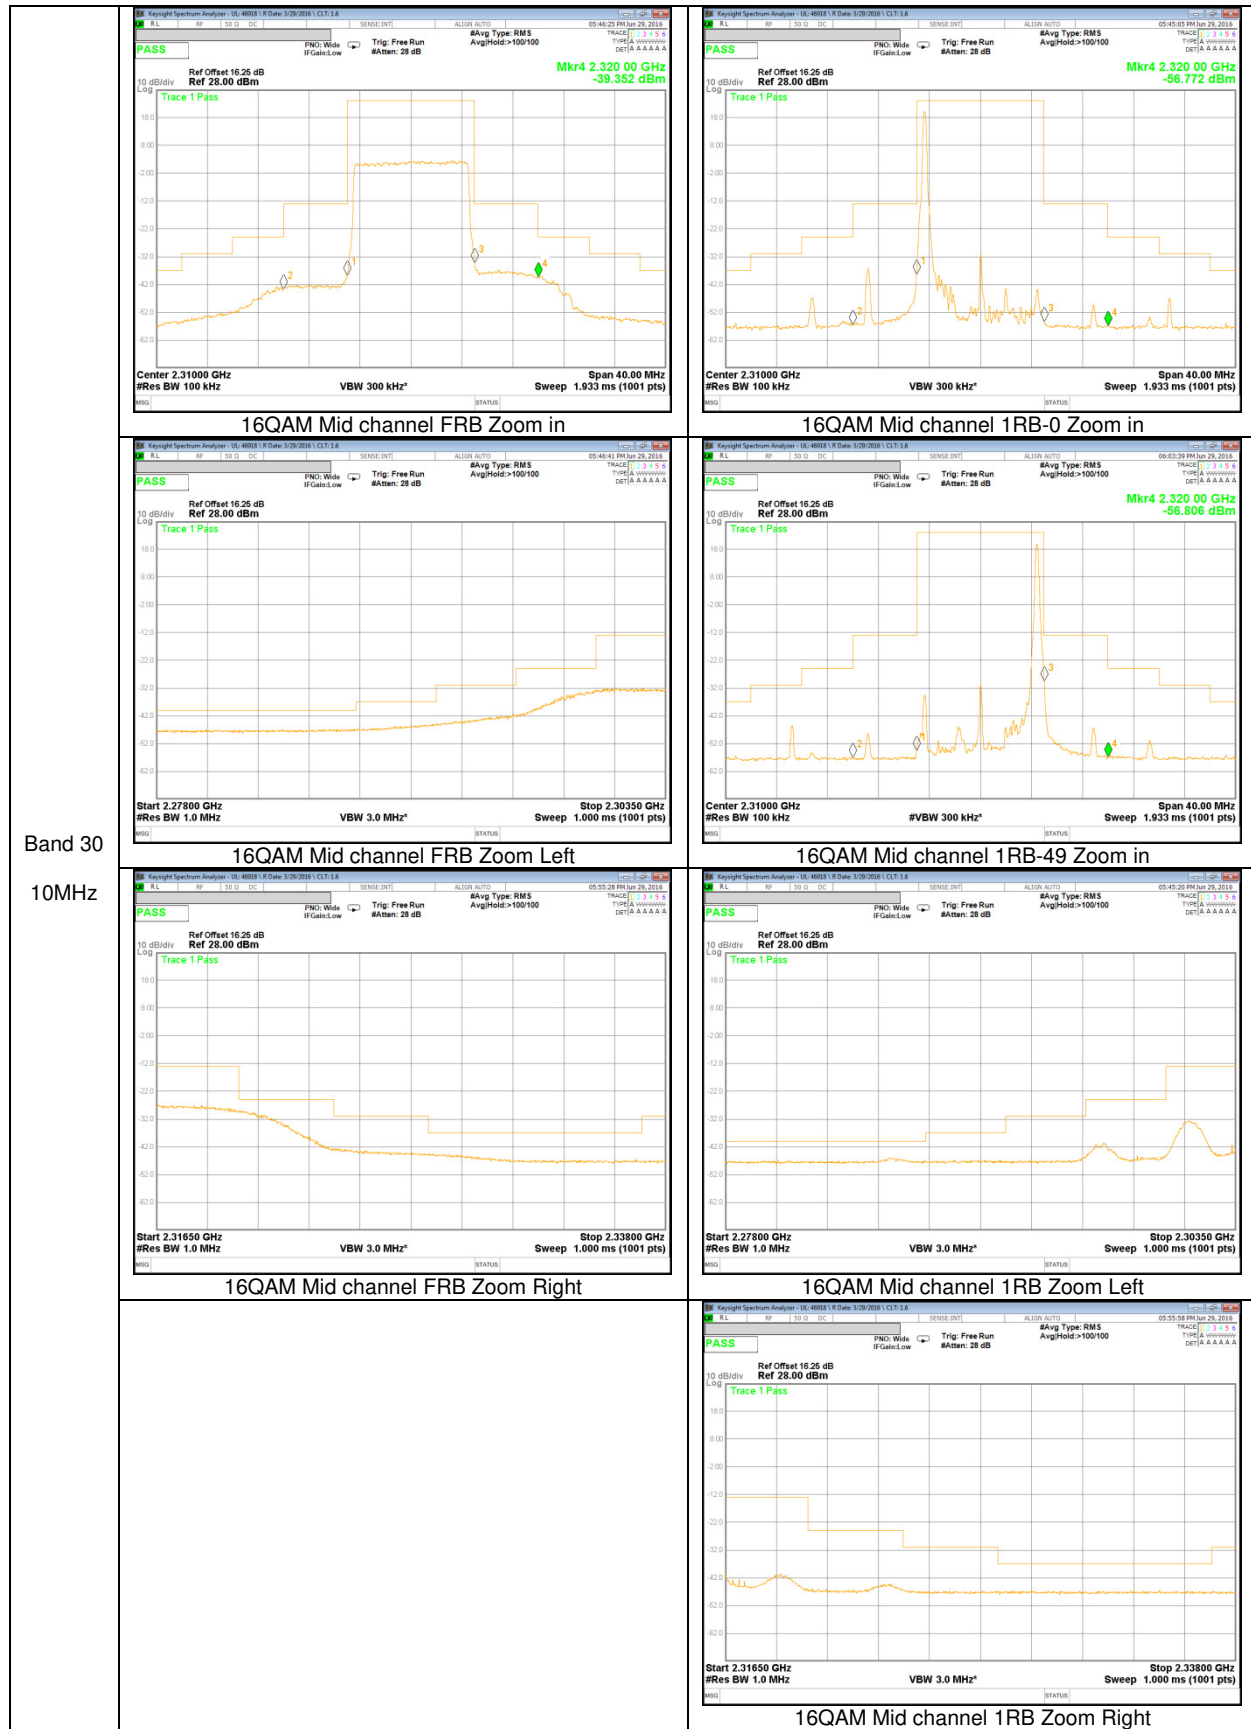

Band 7  
 5MHz

### LTE Band 30 EMISSION MASK

Band 30  
 5MHz

Band 30  
 5MHz

**LTE Band 41 EMISSION MASK**

Band 41  
 20MHz

Band 41  
 15MHz

Band 41  
 10MHz

Band 41  
 5MHz

**LTE Band 12 BAND EDGE**

Band 12  
 10MHz

Band 12  
 5MHz