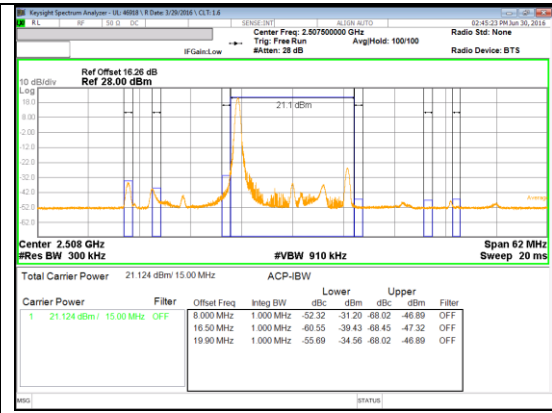

Band 4  
 1.4MHz

**LTE Band 7 EMISSION MASK**

Band 7  
 20MHz

Band 7  
 15MHz

QPSK Low channel FRB

QPSK Low channel 1RB

QPSK High channel FRB

QPSK High channel 1RB