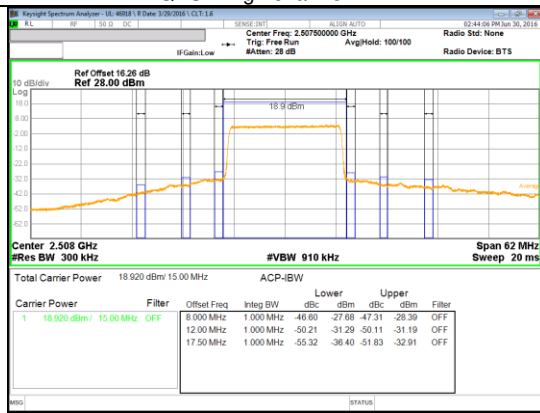

Band 4  
 1.4MHz

**LTE Band 7 EMISSION MASK**

Band 7  
 20MHz

Band 7  
 15MHz

QPSK Low channel FRB

QPSK Low channel 1RB

QPSK High channel FRB

QPSK High channel 1RB