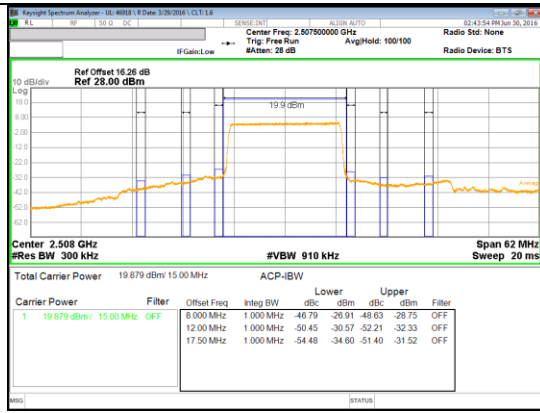

Band 26  
1.4MHz

**LTE Band 17 BAND EDGE**

Band 17  
 10MHz

**LTE Band 4 BAND EDGE**

Band 4  
 20MHz

Band 4  
 15MHz

Band 4  
 10MHz

Band 4  
5MHz

Band 4  
 1.4MHz

**LTE Band 7 EMISSION MASK**

Band 7  
 20MHz

Band 7  
 15MHz

QPSK Low channel FRB

QPSK Low channel 1RB

QPSK High channel FRB

QPSK High channel 1RB