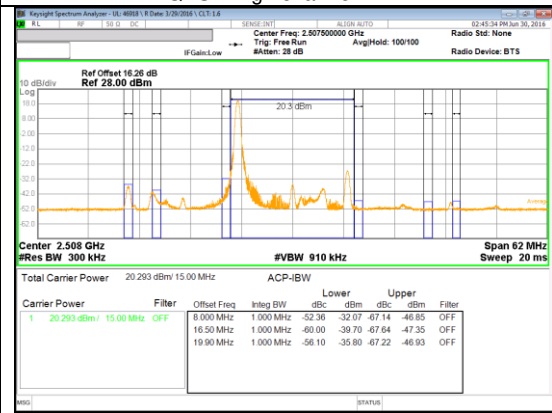

QPSK High channel 1RB