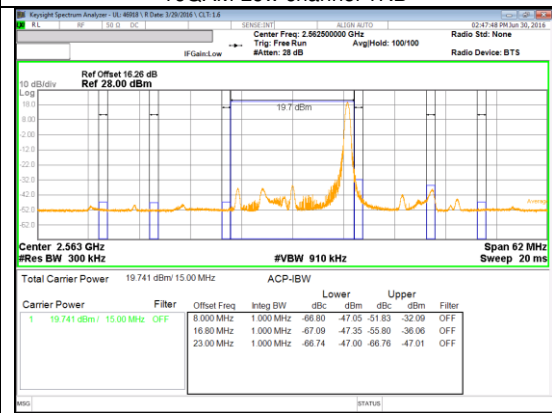

16QAM Low channel 1RB