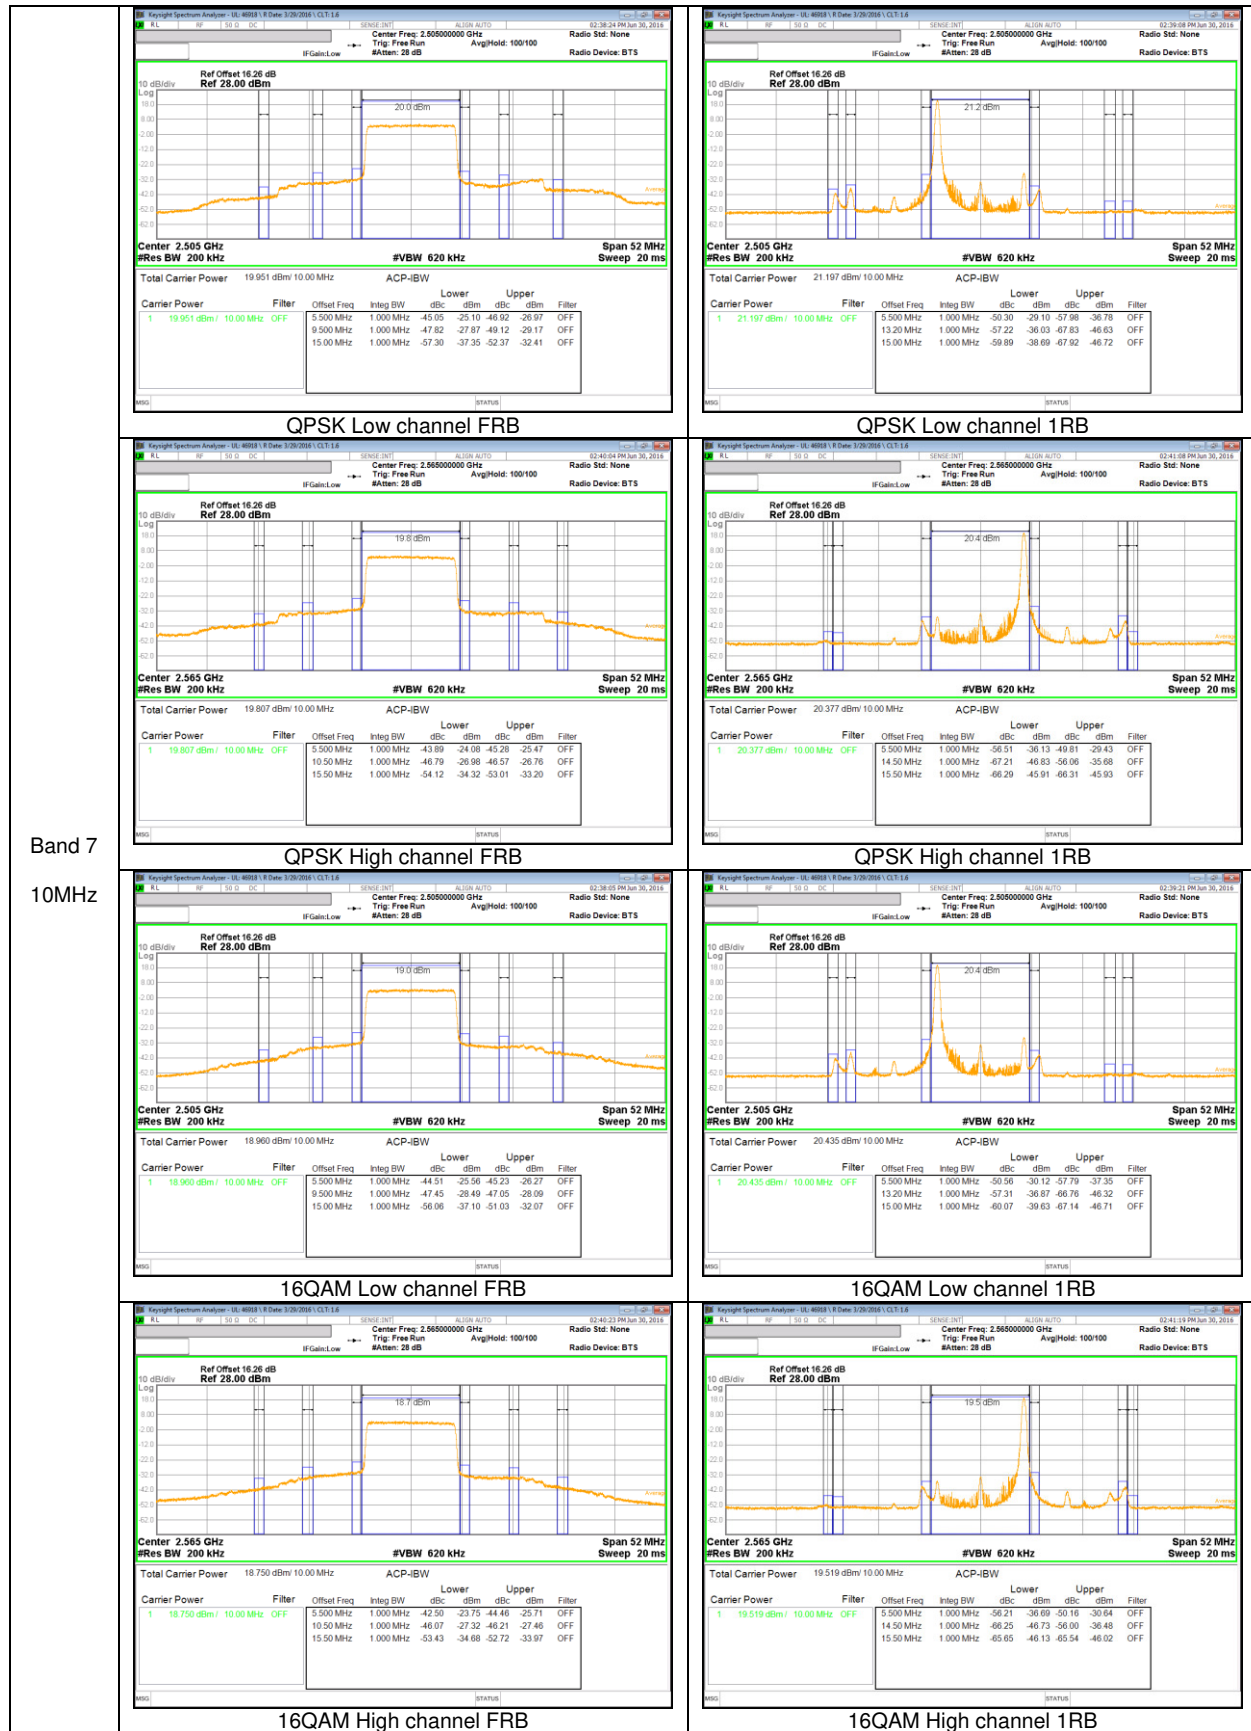

Band 26  
1.4MHz

**LTE Band 17 BAND EDGE**

Band 17  
 10MHz

**LTE Band 4 BAND EDGE**

Band 4  
 20MHz

Band 4  
 15MHz

Band 4  
 10MHz

Band 4  
5MHz

Band 4  
 1.4MHz

**LTE Band 7 EMISSION MASK**

Band 7  
 20MHz

Band 7  
 15MHz

QPSK Low channel FRB

QPSK Low channel 1RB

QPSK High channel FRB

QPSK High channel 1RB

16QAM Low channel FRB

16QAM Low channel 1RB

16QAM High channel FRB

16QAM High channel 1RB

Band 7  
 10MHz