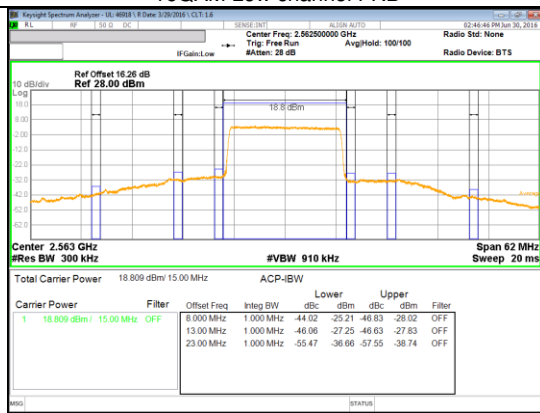

16QAM Low channel FRB