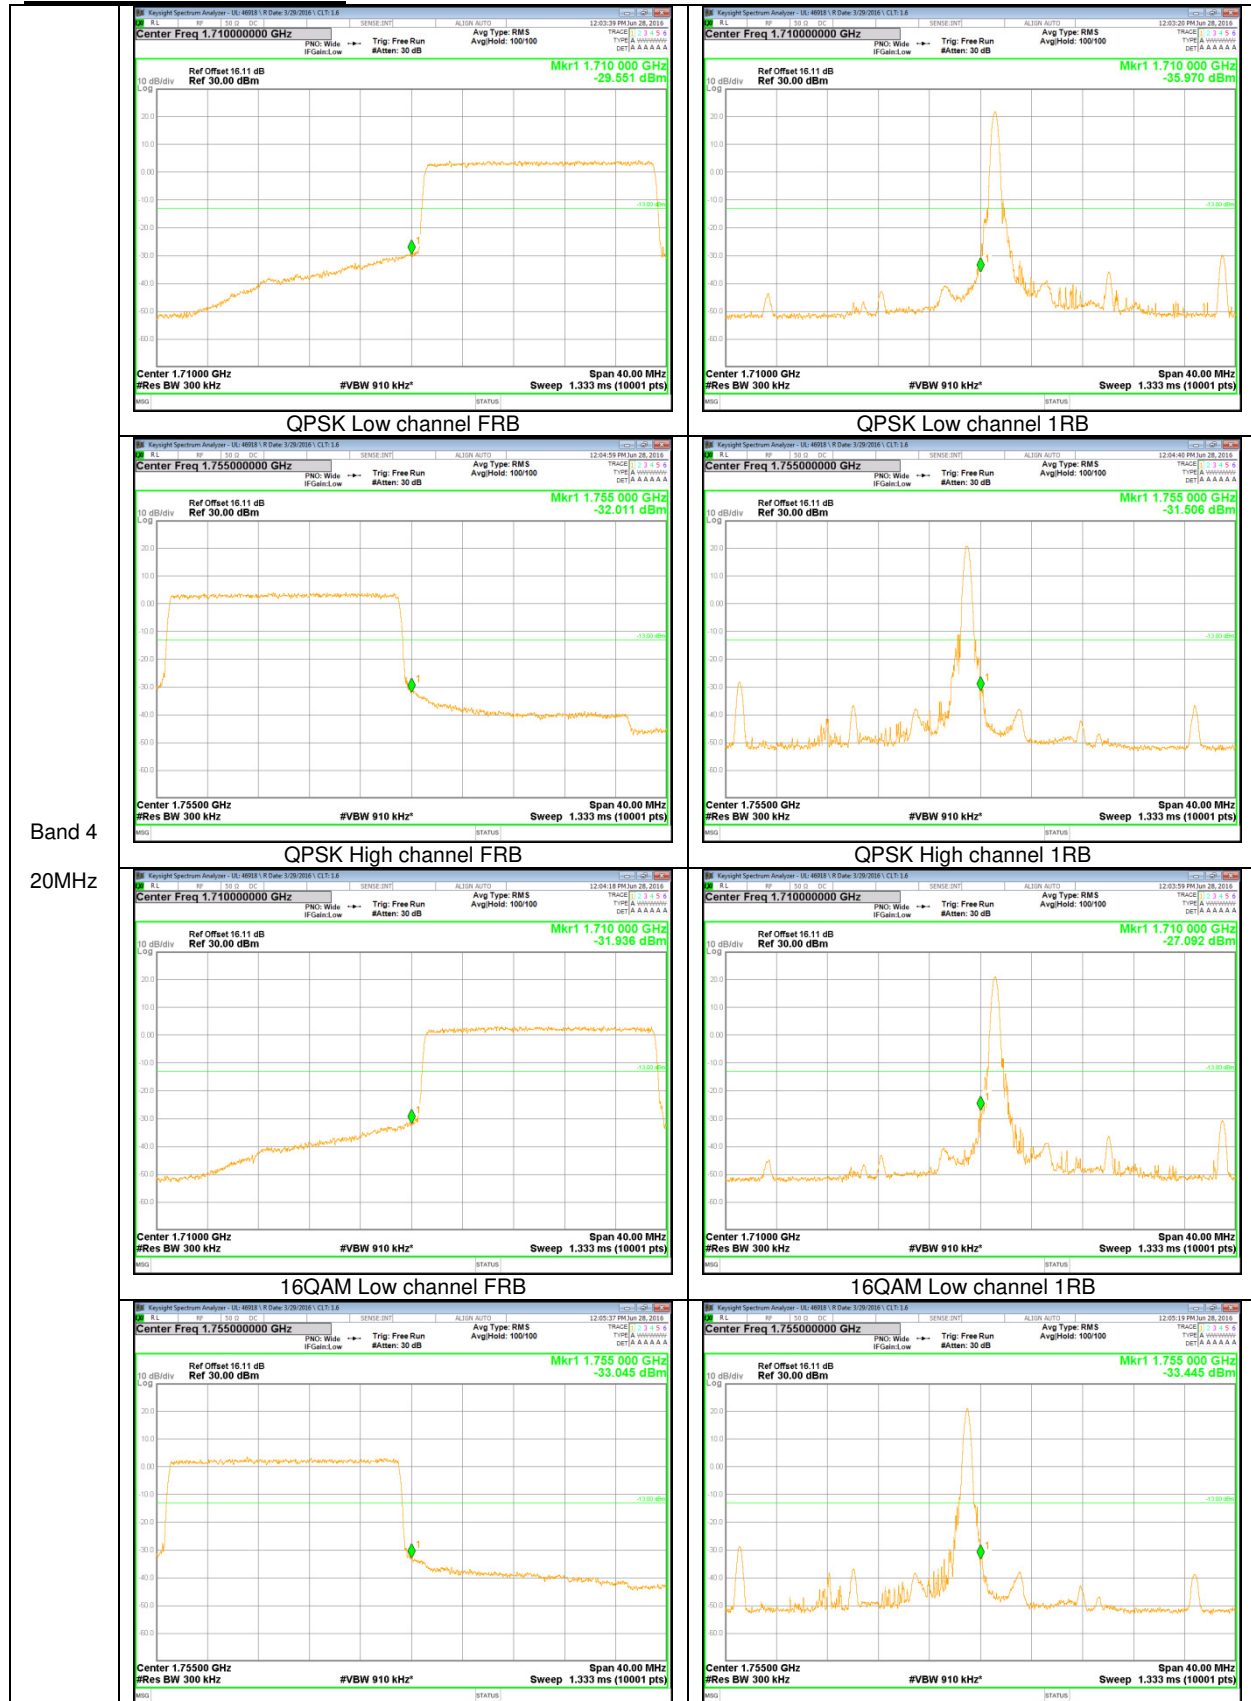

Band 26  
1.4MHz

**LTE Band 17 BAND EDGE**

Band 17  
 10MHz

**LTE Band 4 BAND EDGE**

Band 4  
 20MHz

Band 4  
 15MHz

Band 4  
 10MHz

Band 4  
5MHz

Band 4  
 1.4MHz

**LTE Band 7 EMISSION MASK**

Band 7  
 20MHz

Band 7  
 15MHz

QPSK Low channel FRB

QPSK Low channel 1RB

QPSK High channel FRB

QPSK High channel 1RB

16QAM Low channel FRB

16QAM Low channel 1RB

16QAM High channel FRB

16QAM High channel 1RB

Band 7  
 10MHz