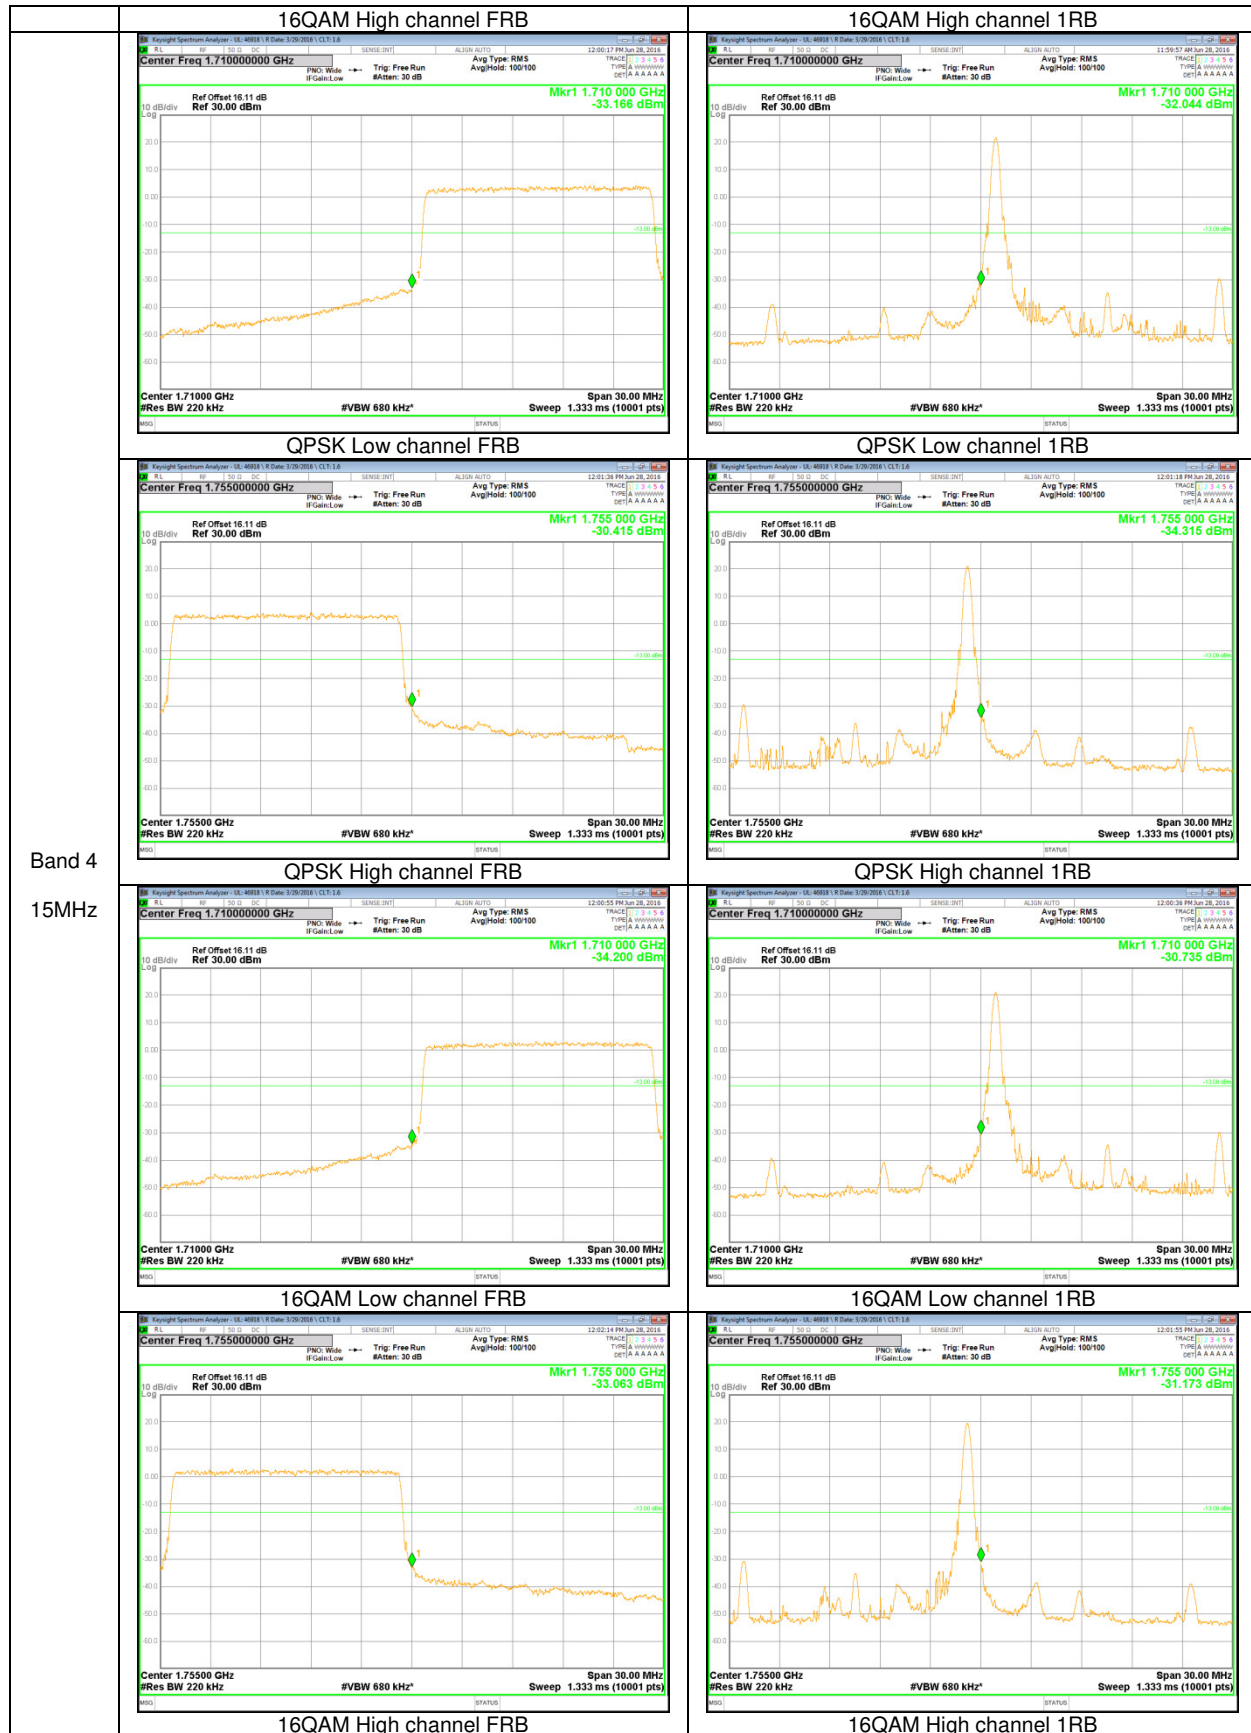

Band 26  
1.4MHz

**LTE Band 17 BAND EDGE**

Band 17  
 10MHz

**LTE Band 4 BAND EDGE**

Band 4  
 20MHz

Band 4  
 15MHz

Band 4  
 10MHz

Band 4  
5MHz

Band 4  
 1.4MHz

**LTE Band 7 EMISSION MASK**

Band 7  
 20MHz

Band 7  
 15MHz

QPSK Low channel FRB

QPSK Low channel 1RB

QPSK High channel FRB

QPSK High channel 1RB

16QAM Low channel FRB

16QAM Low channel 1RB

16QAM High channel FRB

16QAM High channel 1RB

Band 7  
 10MHz