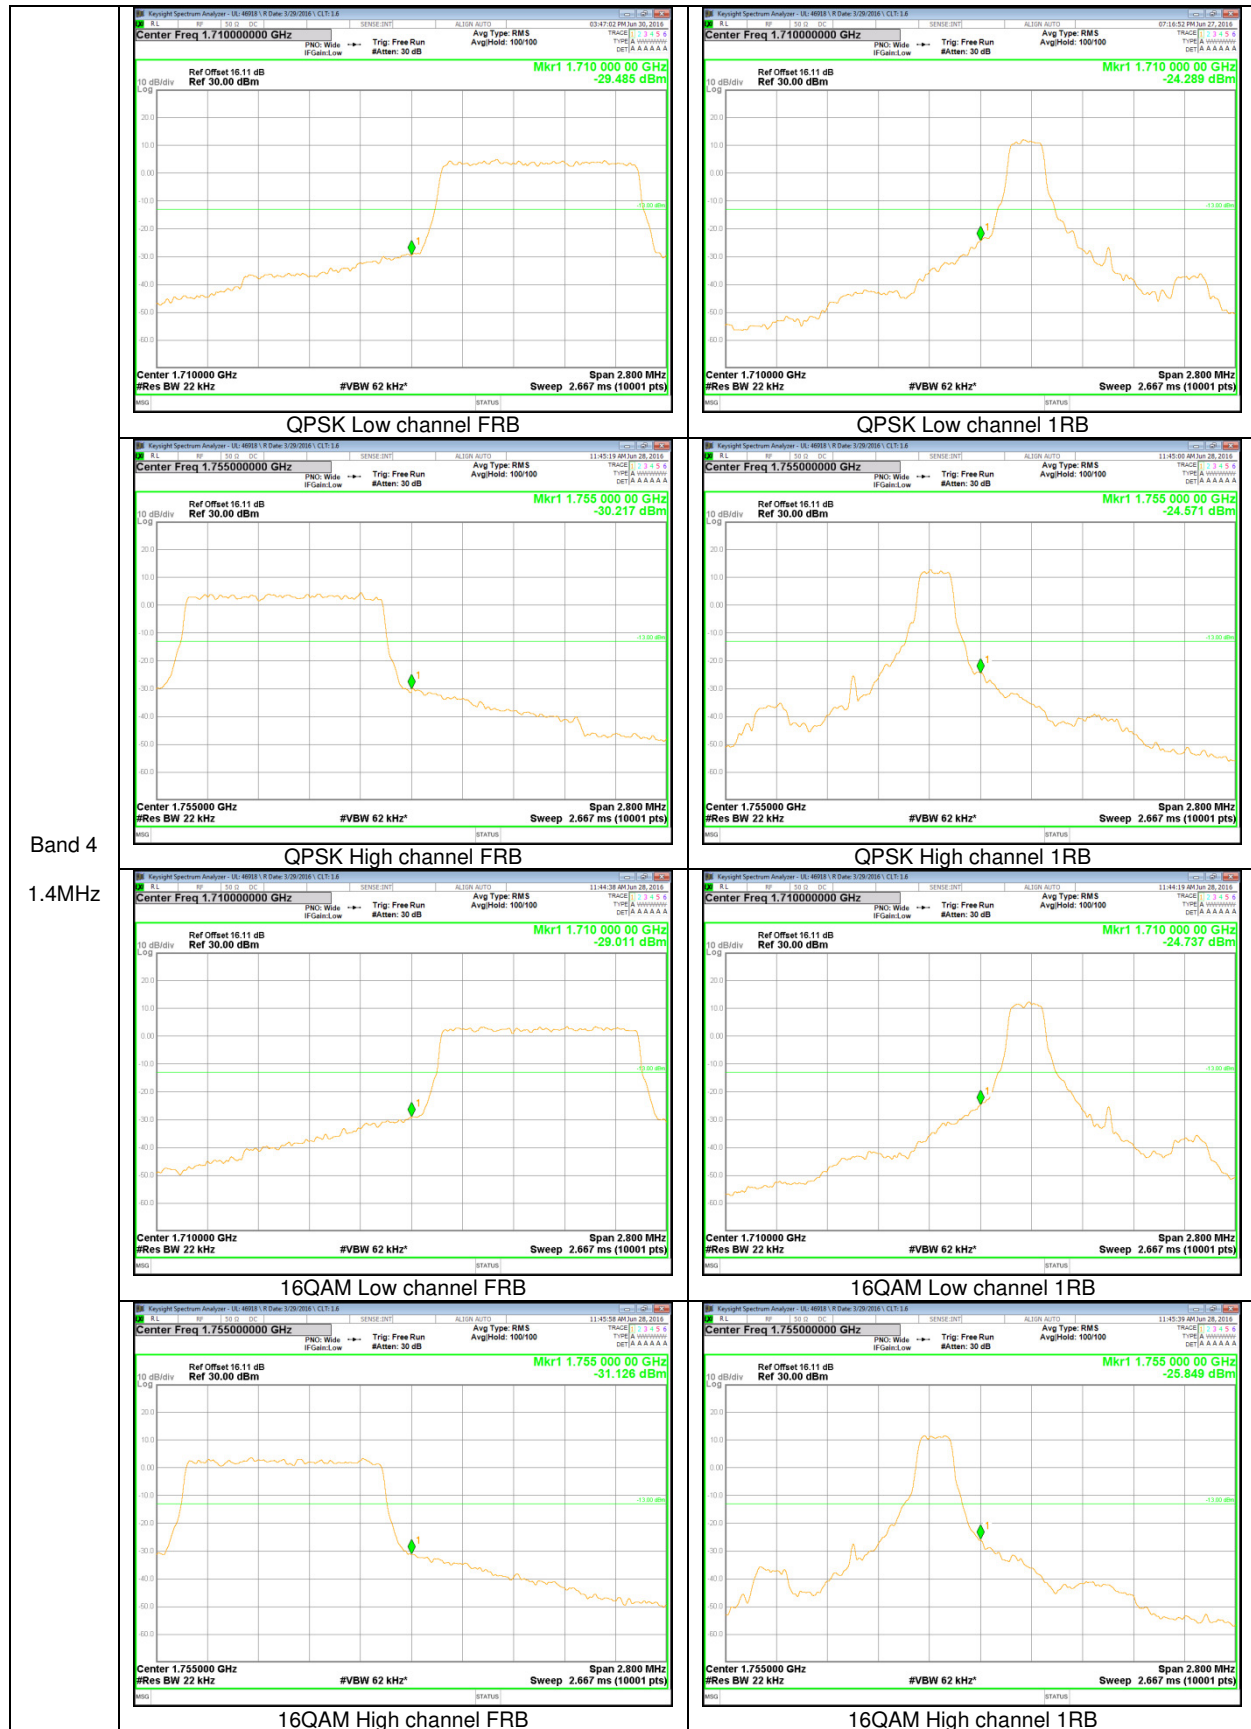

Band 26  
1.4MHz

**LTE Band 17 BAND EDGE**

Band 17  
 10MHz

**LTE Band 4 BAND EDGE**

Band 4  
 20MHz

Band 4  
 15MHz

Band 4  
 10MHz

Band 4  
5MHz

Band 4  
 1.4MHz

**LTE Band 7 EMISSION MASK**

Band 7  
 20MHz

Band 7  
 15MHz

QPSK Low channel FRB

QPSK Low channel 1RB

QPSK High channel FRB

QPSK High channel 1RB

16QAM Low channel FRB

16QAM Low channel 1RB

16QAM High channel FRB

16QAM High channel 1RB

Band 7  
 10MHz