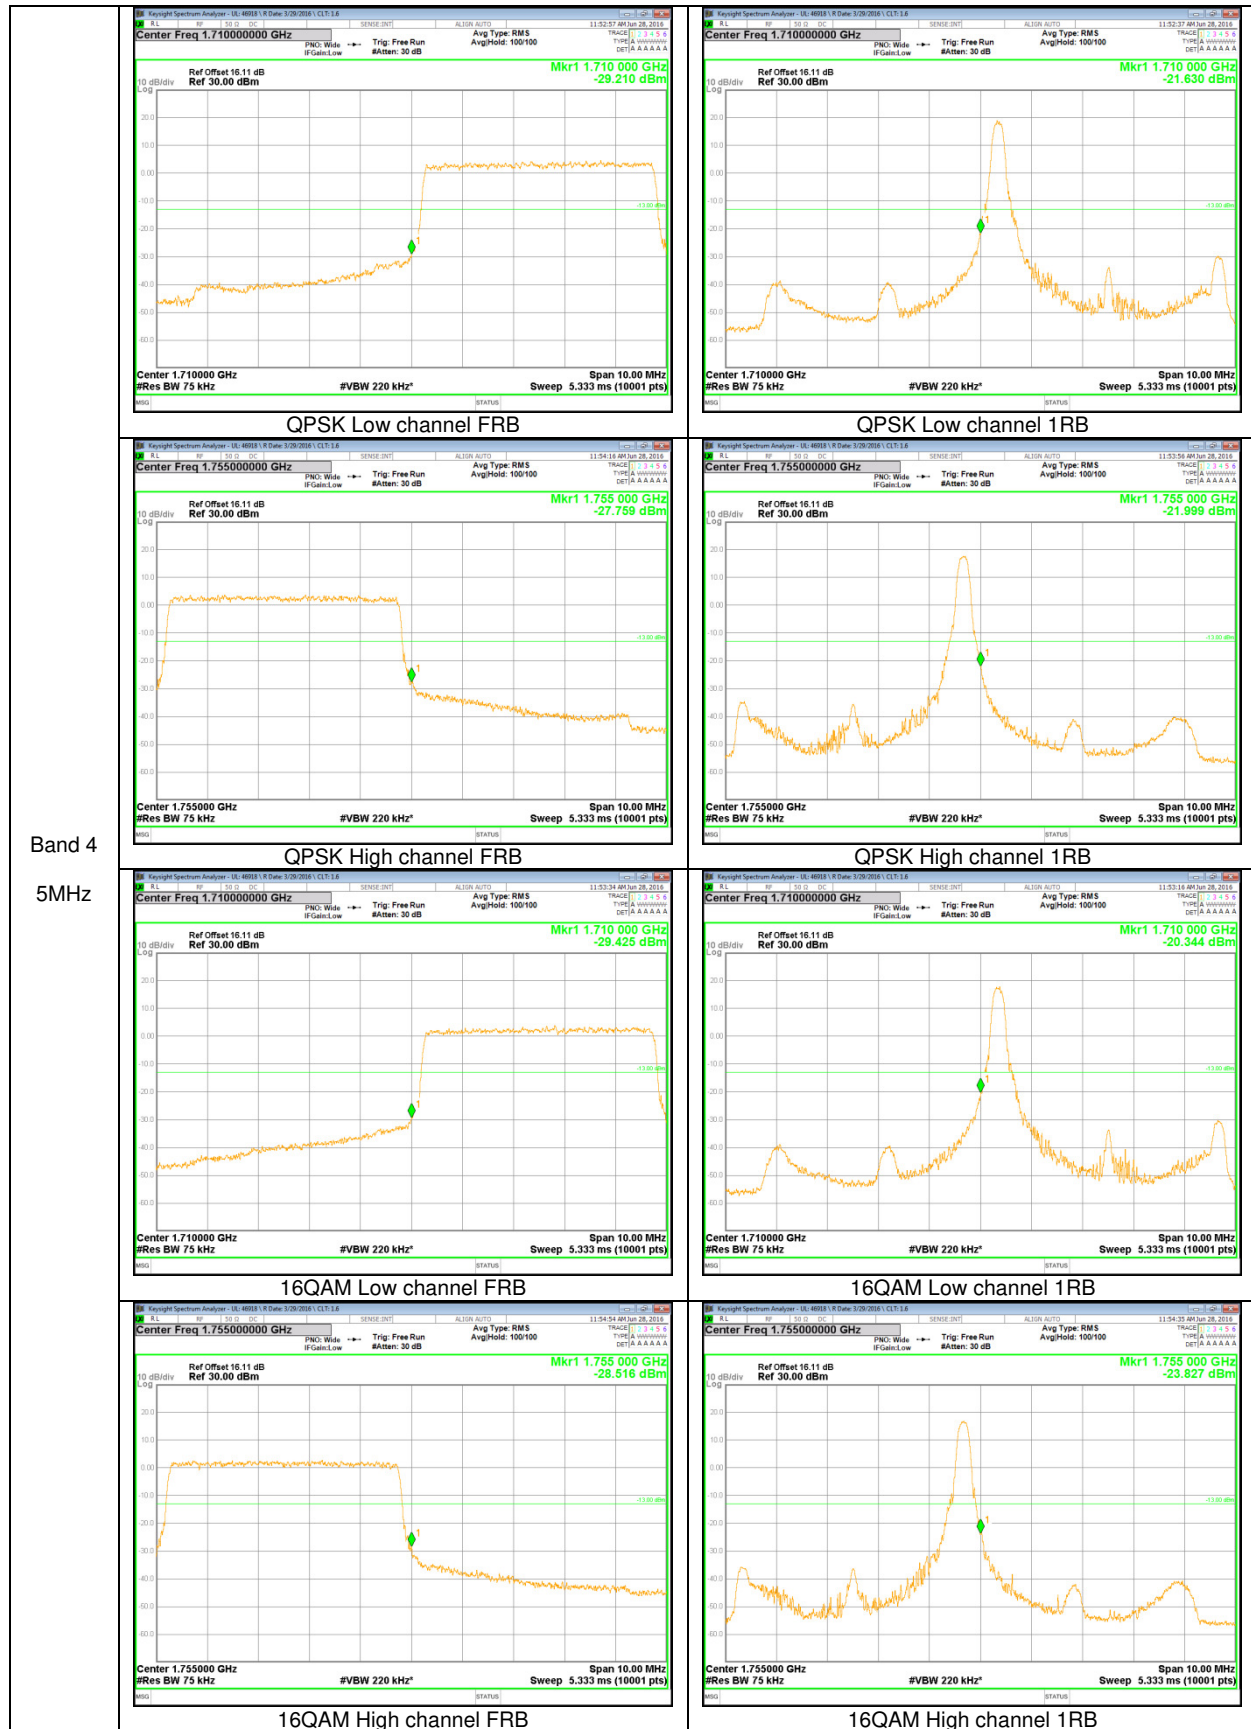

Band 26  
1.4MHz

**LTE Band 17 BAND EDGE**

Band 17  
 10MHz

**LTE Band 4 BAND EDGE**

Band 4  
 20MHz

Band 4  
 15MHz

Band 4  
 10MHz

Band 4  
5MHz

Band 4  
 1.4MHz

**LTE Band 7 EMISSION MASK**

Band 7  
 20MHz

Band 7  
 15MHz

QPSK Low channel FRB

QPSK Low channel 1RB

QPSK High channel FRB

QPSK High channel 1RB

16QAM Low channel FRB

16QAM Low channel 1RB

16QAM High channel FRB

16QAM High channel 1RB

Band 7  
 10MHz