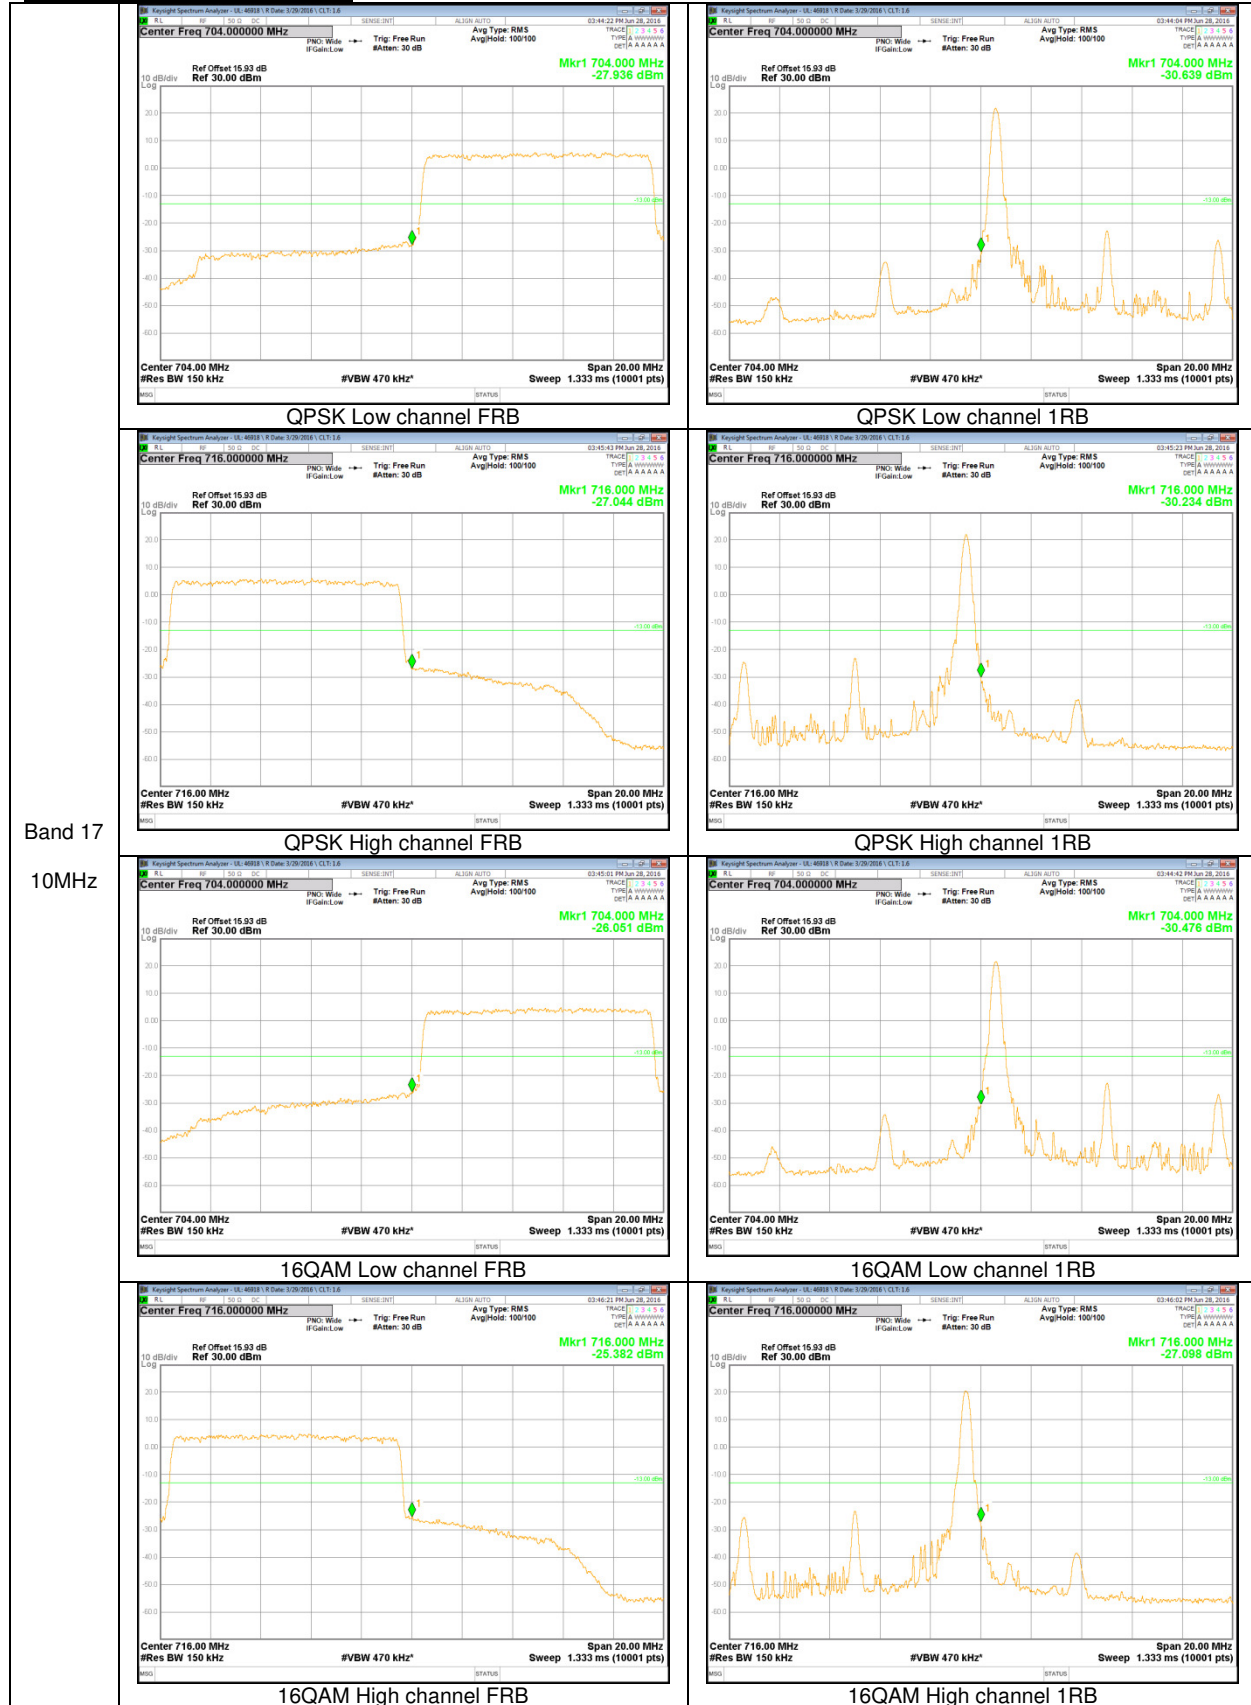

Band 26  
1.4MHz

**LTE Band 17 BAND EDGE**

Band 17  
 10MHz

**LTE Band 4 BAND EDGE**

Band 4  
 20MHz

Band 4  
 15MHz

Band 4  
 10MHz

Band 4  
5MHz

Band 4  
 1.4MHz

**LTE Band 7 EMISSION MASK**

Band 7  
 20MHz

Band 7  
 15MHz

QPSK Low channel FRB

QPSK Low channel 1RB

QPSK High channel FRB

QPSK High channel 1RB

16QAM Low channel FRB

16QAM Low channel 1RB

16QAM High channel FRB

16QAM High channel 1RB

Band 7  
 10MHz