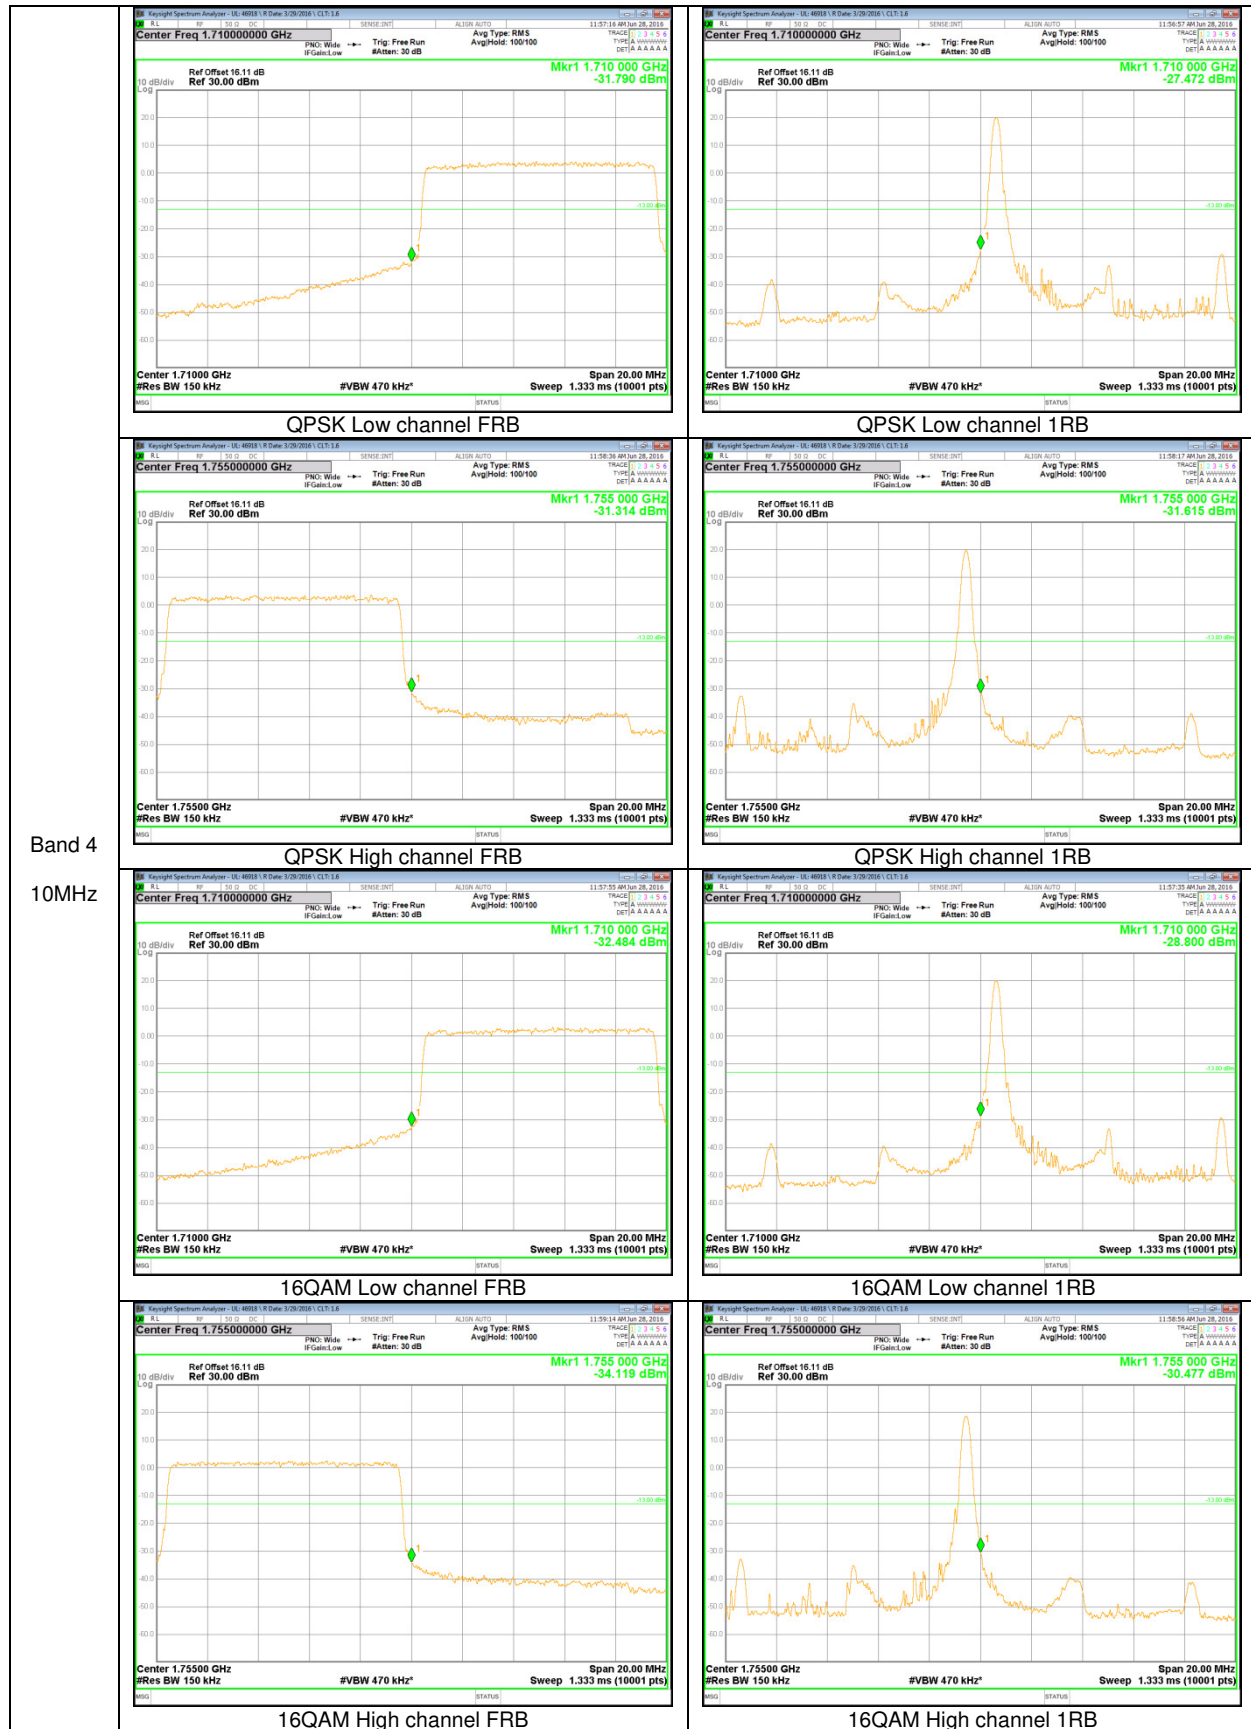

Band 26  
1.4MHz

**LTE Band 17 BAND EDGE**

Band 17  
 10MHz

**LTE Band 4 BAND EDGE**

Band 4  
 20MHz

Band 4  
 15MHz

Band 4  
 10MHz

Band 4  
5MHz

Band 4  
 1.4MHz

**LTE Band 7 EMISSION MASK**

Band 7  
 20MHz

Band 7  
 15MHz

QPSK Low channel FRB

QPSK Low channel 1RB

QPSK High channel FRB

QPSK High channel 1RB

16QAM Low channel FRB

16QAM Low channel 1RB

16QAM High channel FRB

16QAM High channel 1RB

Band 7  
 10MHz