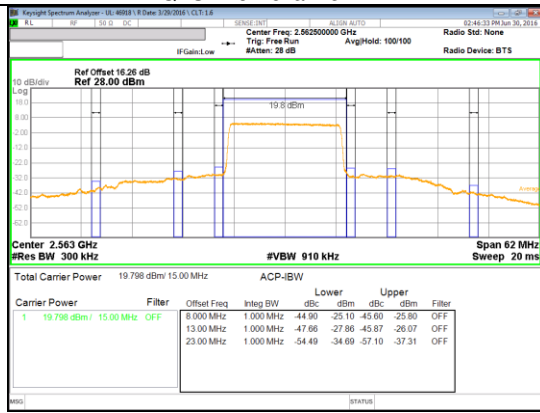

Band 4  
 1.4MHz

**LTE Band 7 EMISSION MASK**

Band 7  
 20MHz

Band 7  
 15MHz

QPSK Low channel FRB

QPSK Low channel 1RB

QPSK High channel FRB

QPSK High channel 1RB