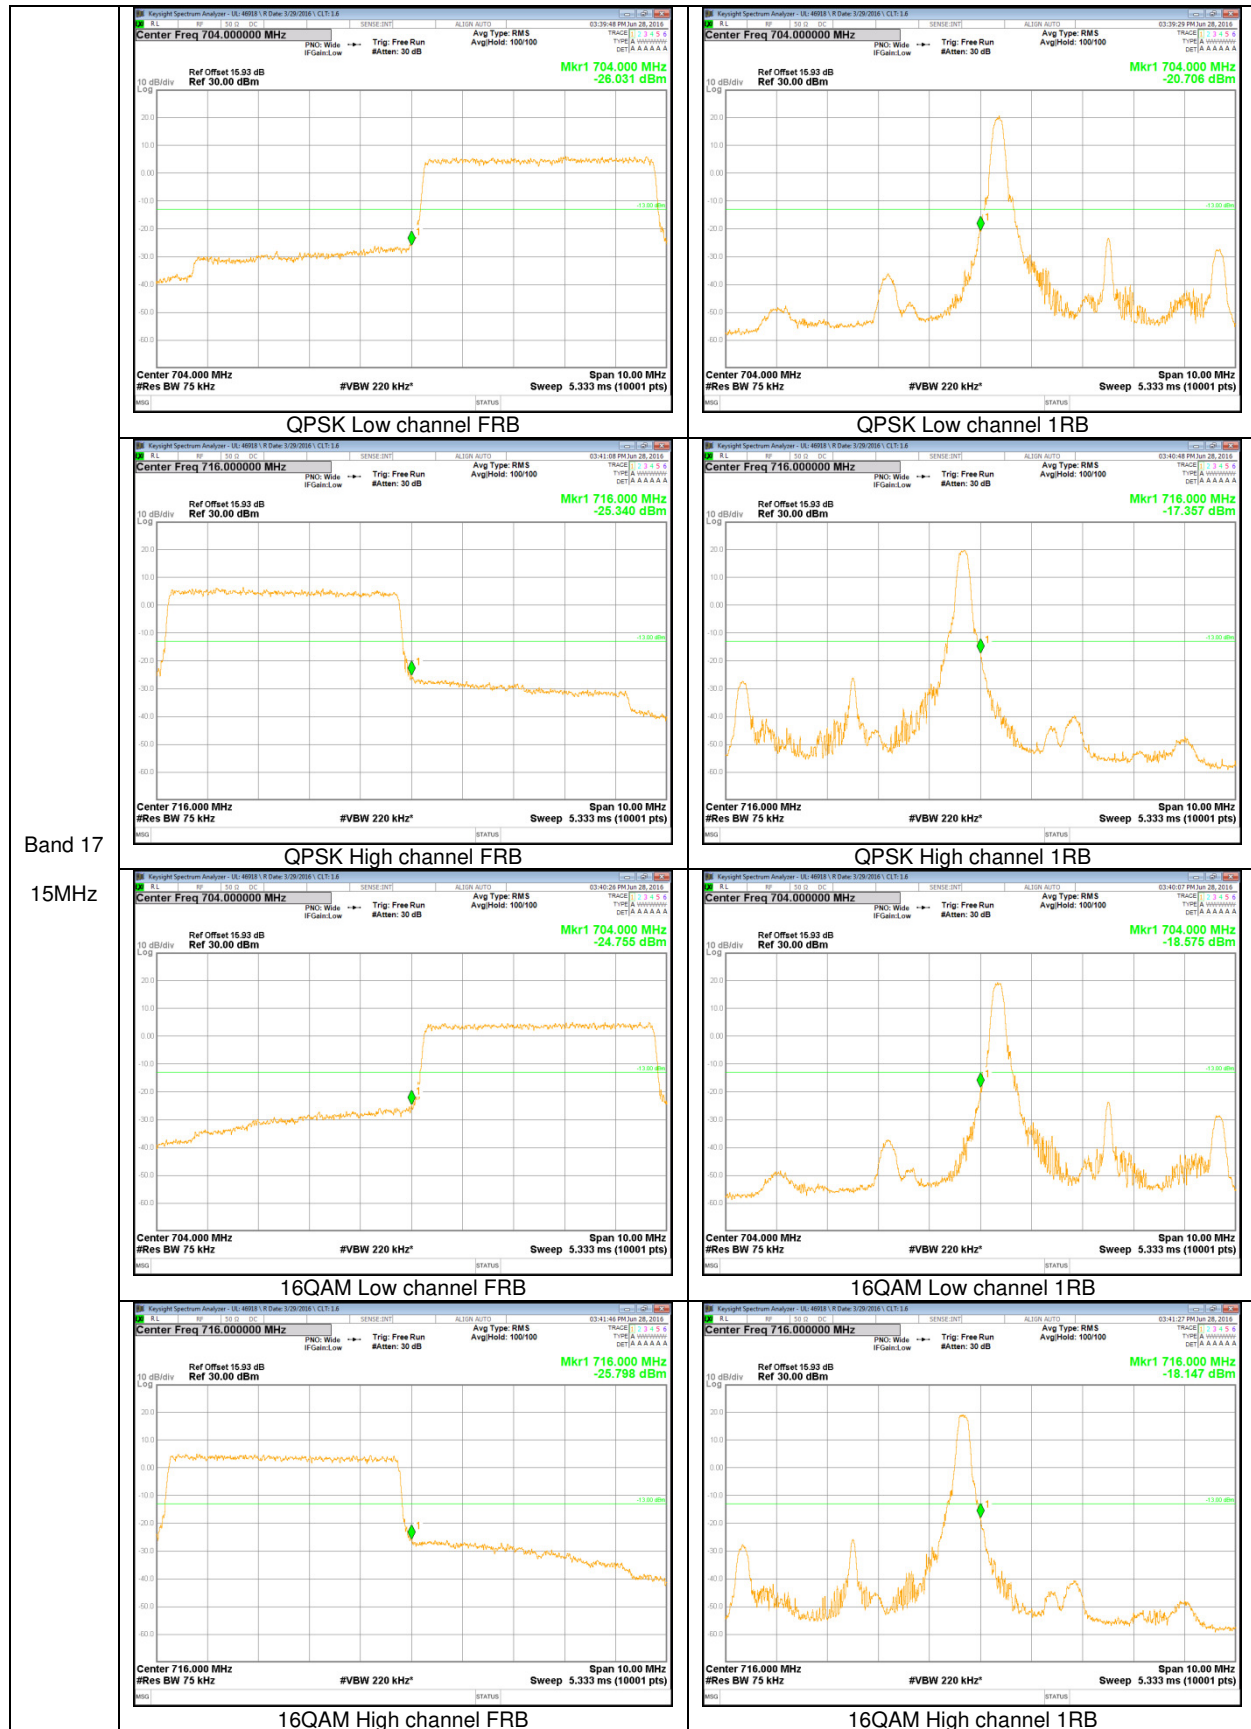

Band 26  
1.4MHz

**LTE Band 17 BAND EDGE**

Band 17  
 10MHz

**LTE Band 4 BAND EDGE**

Band 4  
 20MHz

Band 4  
 15MHz

Band 4  
 10MHz

Band 4  
5MHz

Band 4  
 1.4MHz

**LTE Band 7 EMISSION MASK**

Band 7  
 20MHz

Band 7  
 15MHz

QPSK Low channel FRB

QPSK Low channel 1RB

QPSK High channel FRB

QPSK High channel 1RB

16QAM Low channel FRB

16QAM Low channel 1RB

16QAM High channel FRB

16QAM High channel 1RB

Band 7  
 10MHz