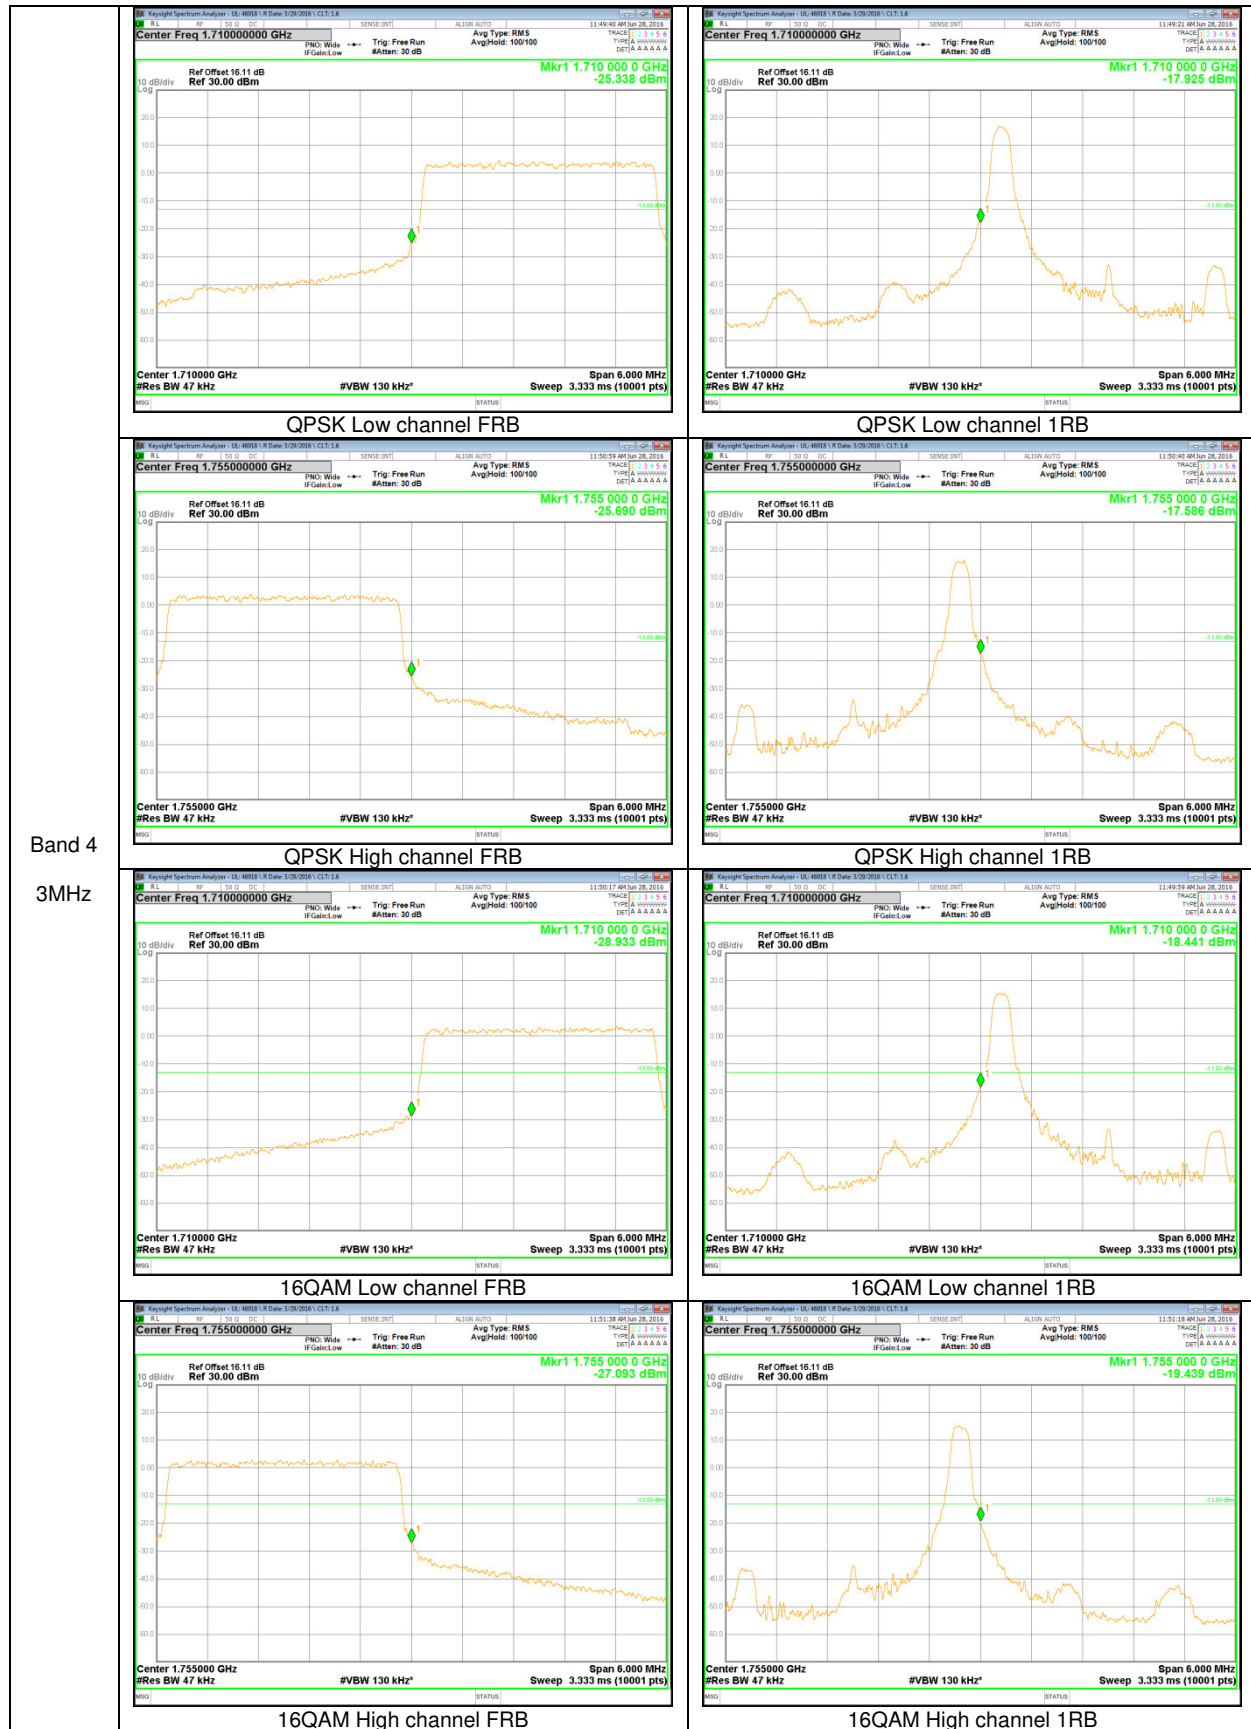

Band 26  
1.4MHz

**LTE Band 17 BAND EDGE**

Band 17  
 10MHz

**LTE Band 4 BAND EDGE**

Band 4  
 20MHz

Band 4  
 15MHz

Band 4  
 10MHz

Band 4  
5MHz

Band 4  
 1.4MHz

**LTE Band 7 EMISSION MASK**

Band 7  
 20MHz

Band 7  
 15MHz

QPSK Low channel FRB

QPSK Low channel 1RB

QPSK High channel FRB

QPSK High channel 1RB

16QAM Low channel FRB

16QAM Low channel 1RB

16QAM High channel FRB

16QAM High channel 1RB

Band 7  
 10MHz