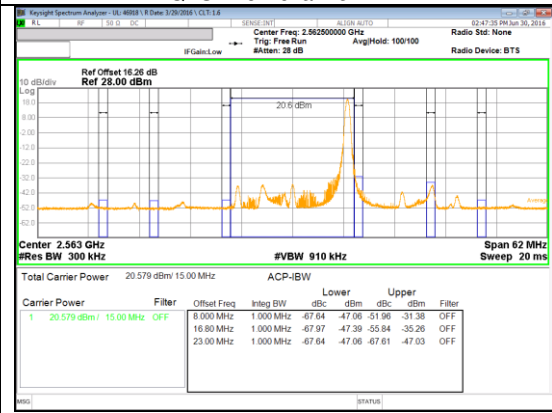

Band 4  
 1.4MHz

**LTE Band 7 EMISSION MASK**

Band 7  
 20MHz

Band 7  
 15MHz

QPSK Low channel FRB

QPSK Low channel 1RB

QPSK High channel FRB

QPSK High channel 1RB