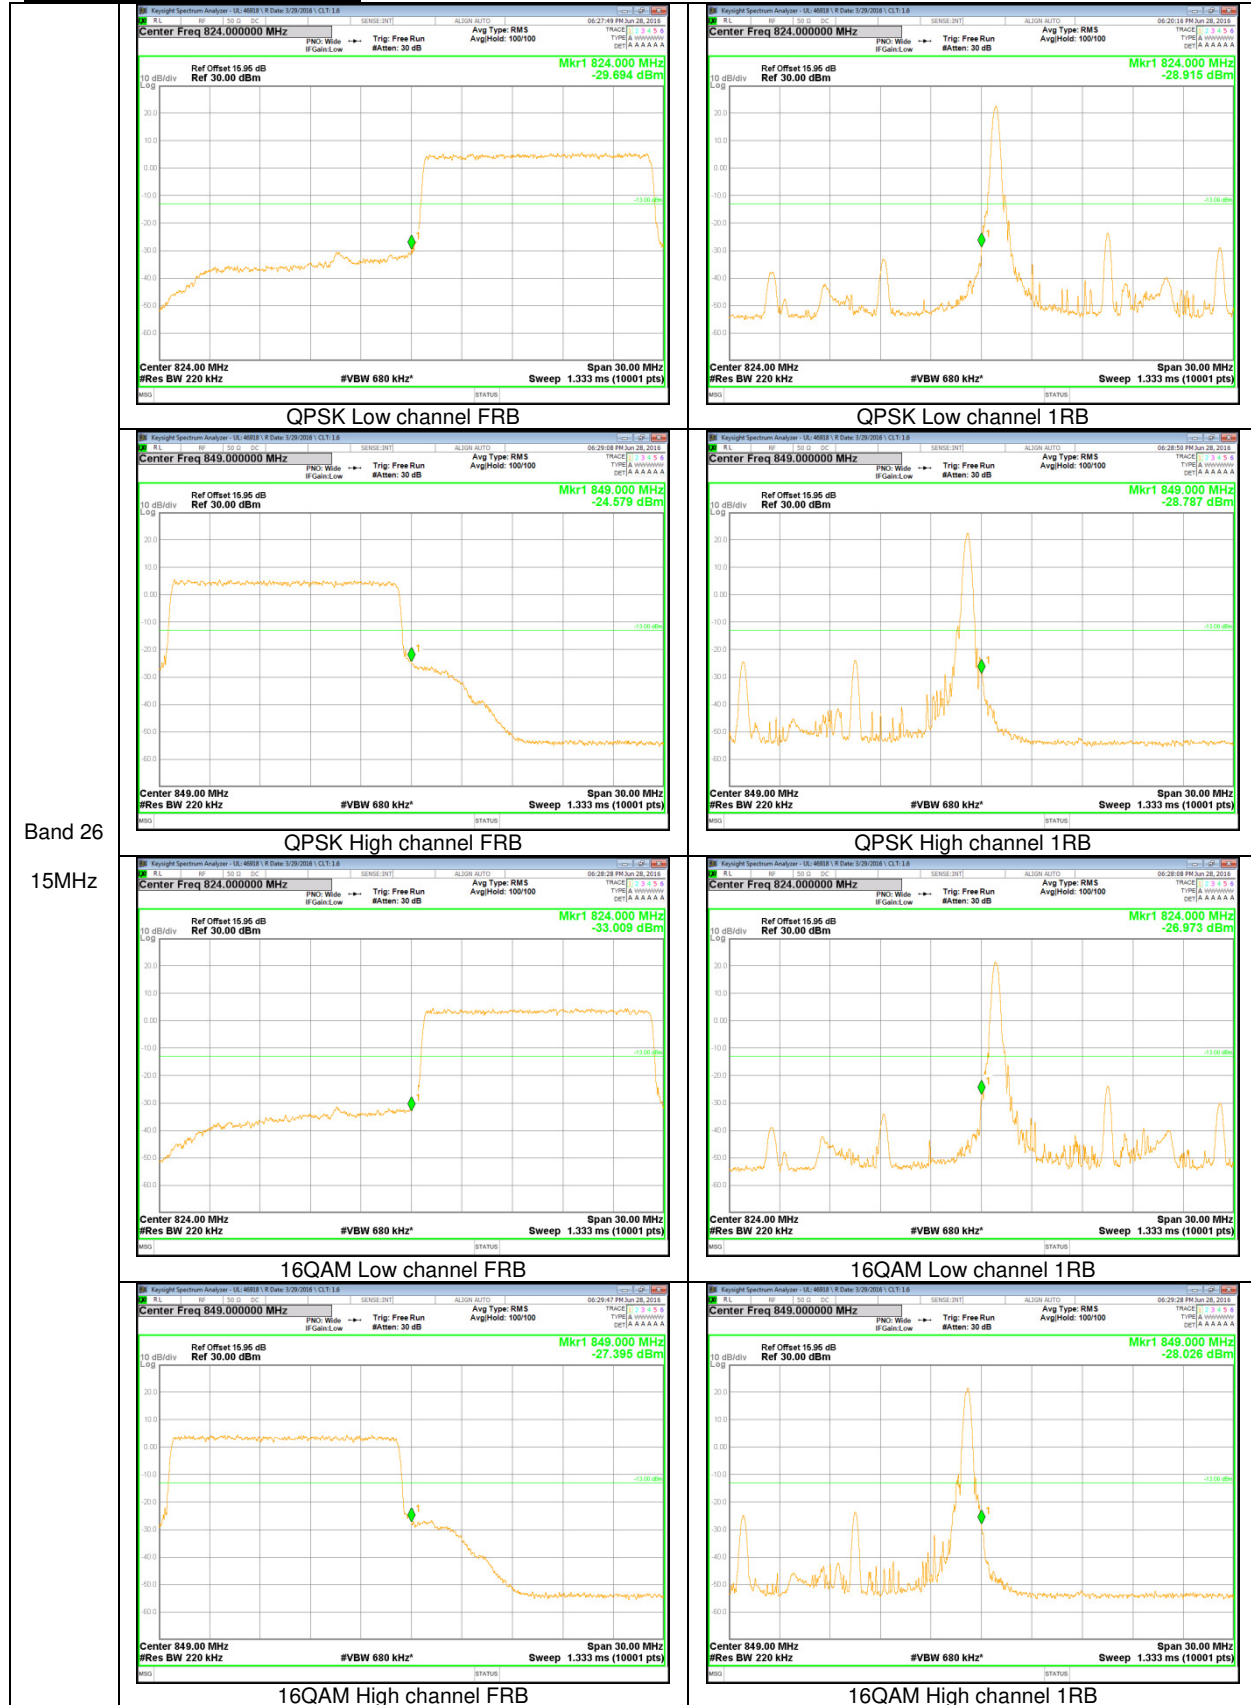

Band 25
15MHz

Band 25
10MHz

Band 25
 5MHz

LTE Band 26 BAND EDGE

Band 26
 15MHz

Band 26
 10MHz

Band 26
5MHz

Band 26
 3MHz

LTE Band 26 EMISSION MASK

Band 26
5MHz