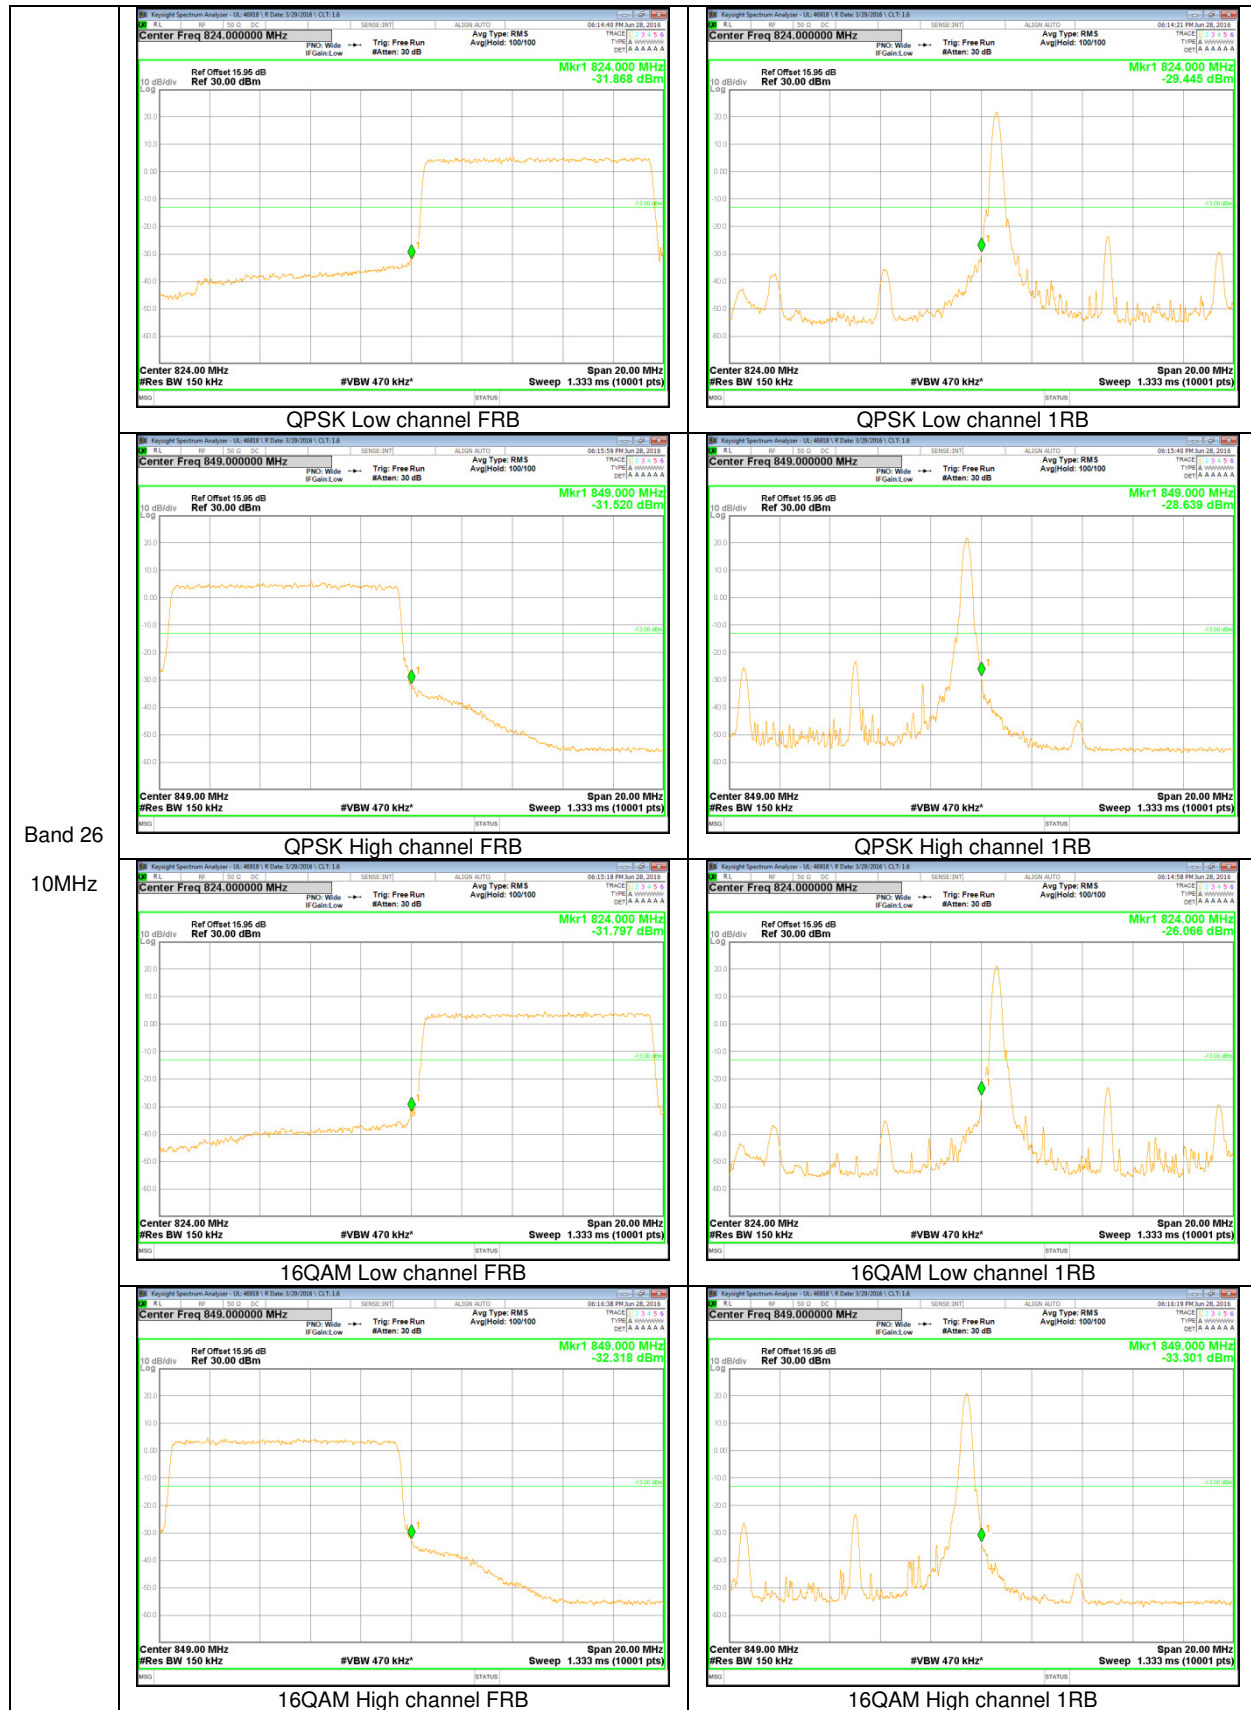

Band 25
15MHz

Band 25
10MHz

Band 25
 5MHz

LTE Band 26 BAND EDGE

Band 26
 15MHz

Band 26
 10MHz

Band 26
5MHz

Band 26
 3MHz

LTE Band 26 EMISSION MASK

Band 26
5MHz