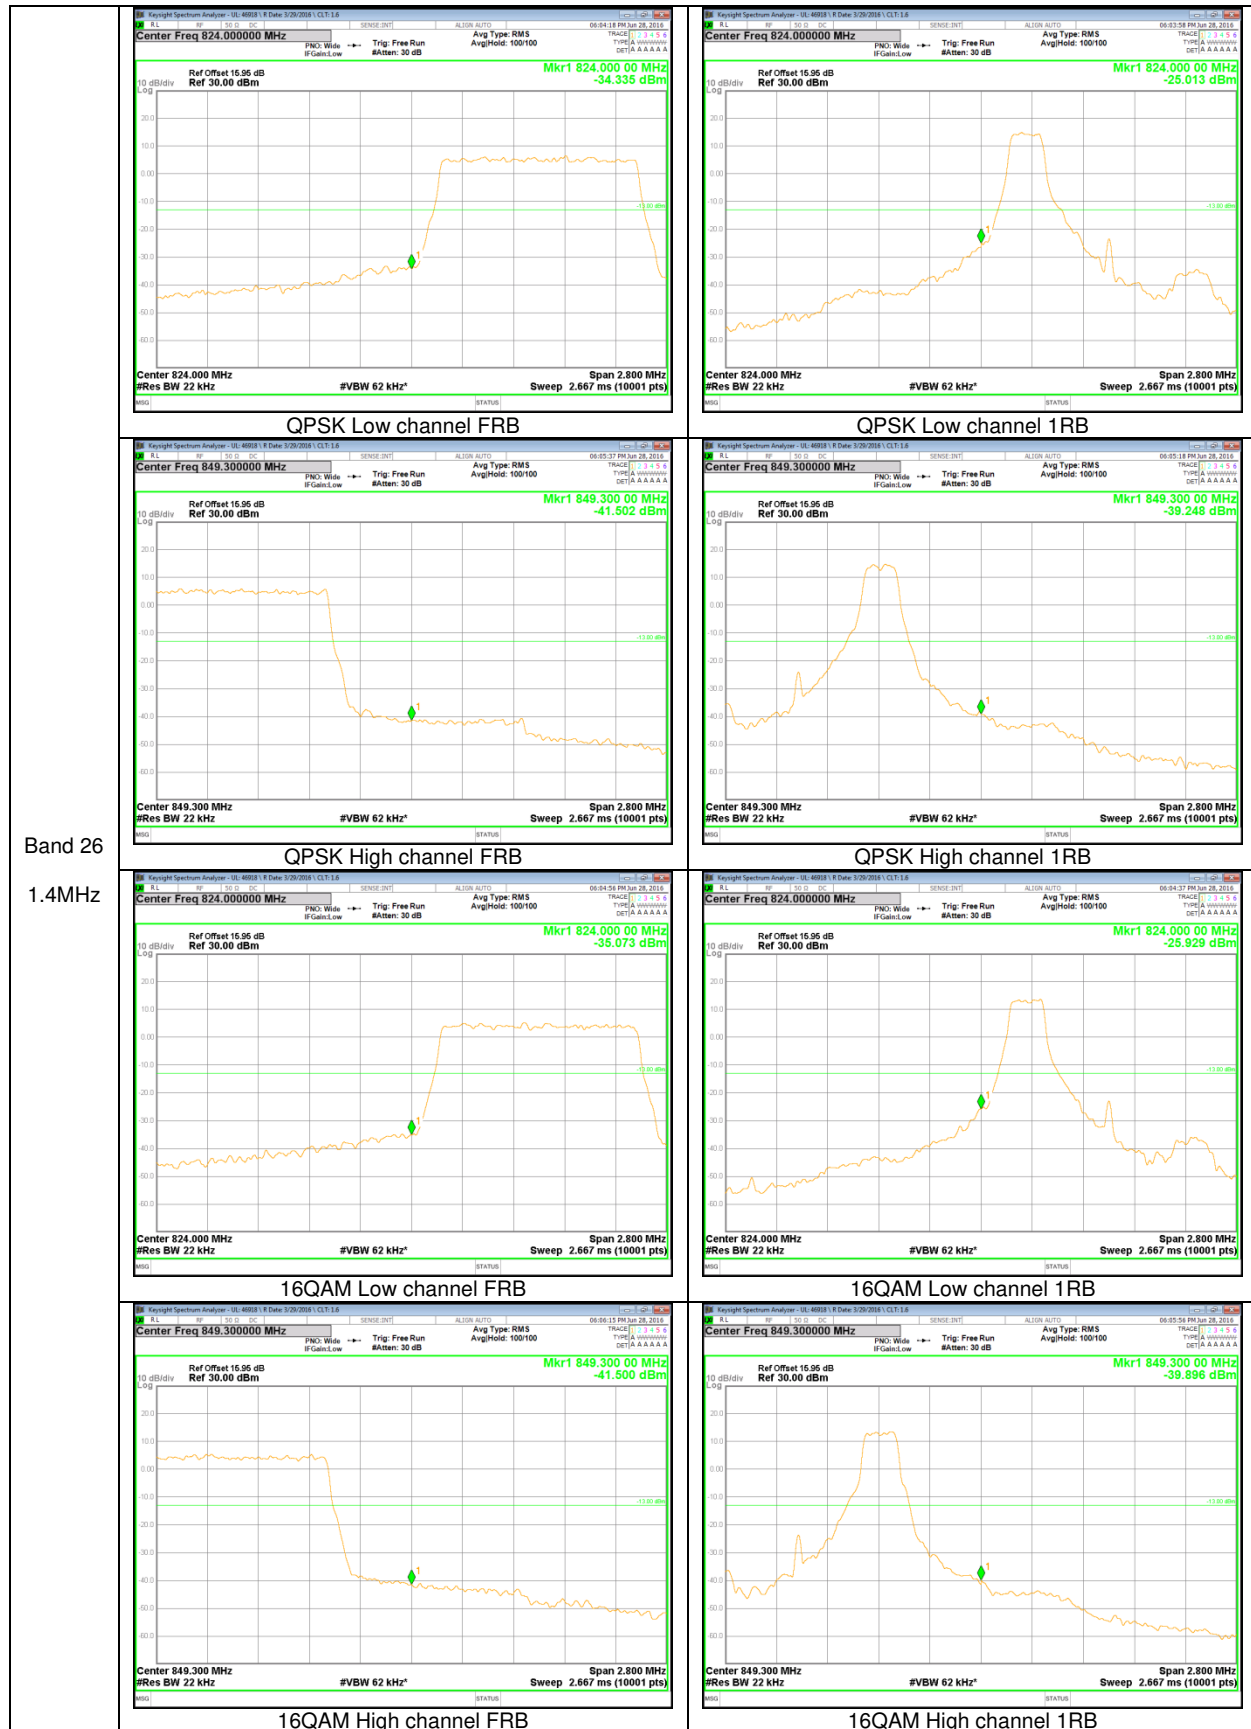

Band 25
15MHz

Band 25
10MHz

Band 25
 5MHz

LTE Band 26 BAND EDGE

Band 26
 15MHz

Band 26
 10MHz

Band 26
5MHz

Band 26
 3MHz

LTE Band 26 EMISSION MASK

Band 26
5MHz