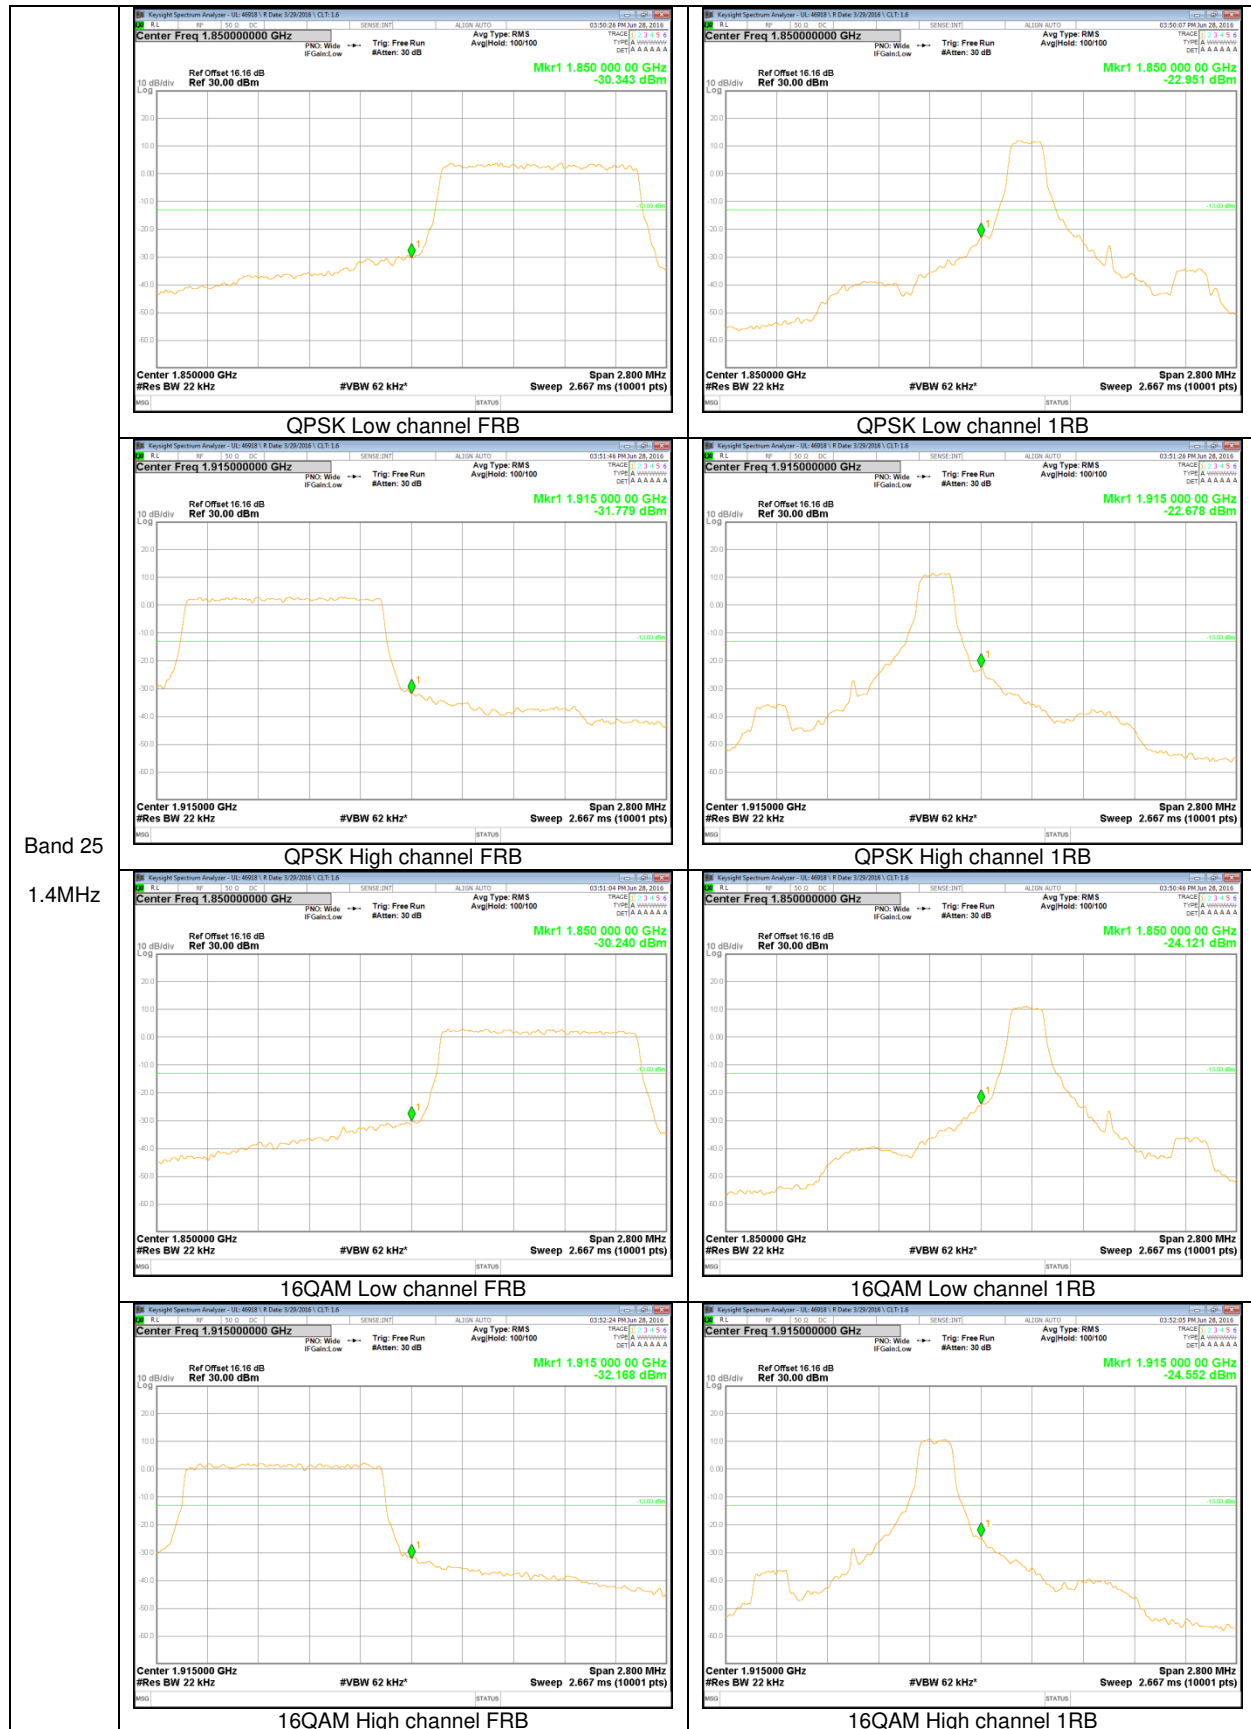

Band 25
15MHz

Band 25
10MHz

Band 25
 5MHz

LTE Band 26 BAND EDGE

Band 26
 15MHz

Band 26
 10MHz

Band 26
5MHz

Band 26
 3MHz

LTE Band 26 EMISSION MASK

Band 26
5MHz