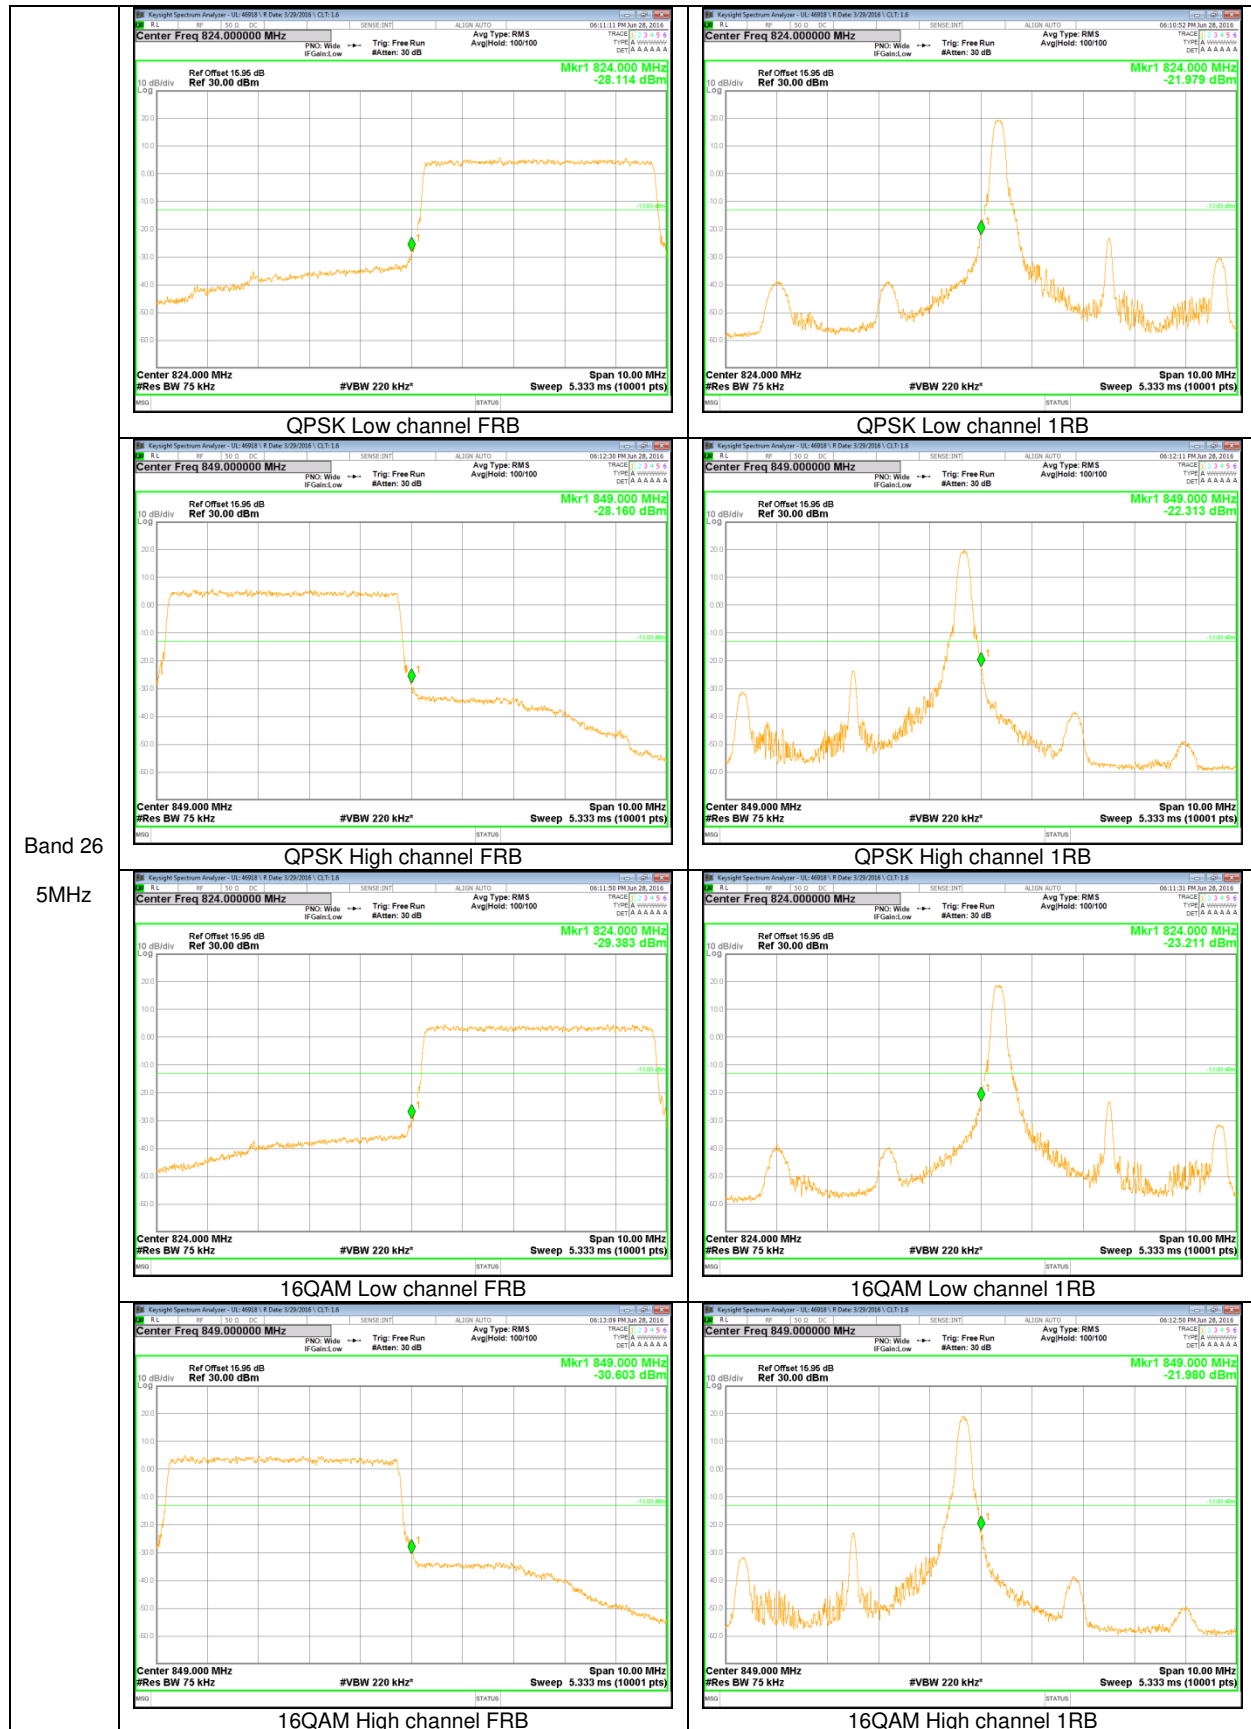

Band 25
15MHz

Band 25
10MHz

Band 25
 5MHz

LTE Band 26 BAND EDGE

Band 26
 15MHz

Band 26
 10MHz

Band 26
5MHz

Band 26
 3MHz

LTE Band 26 EMISSION MASK

Band 26
5MHz