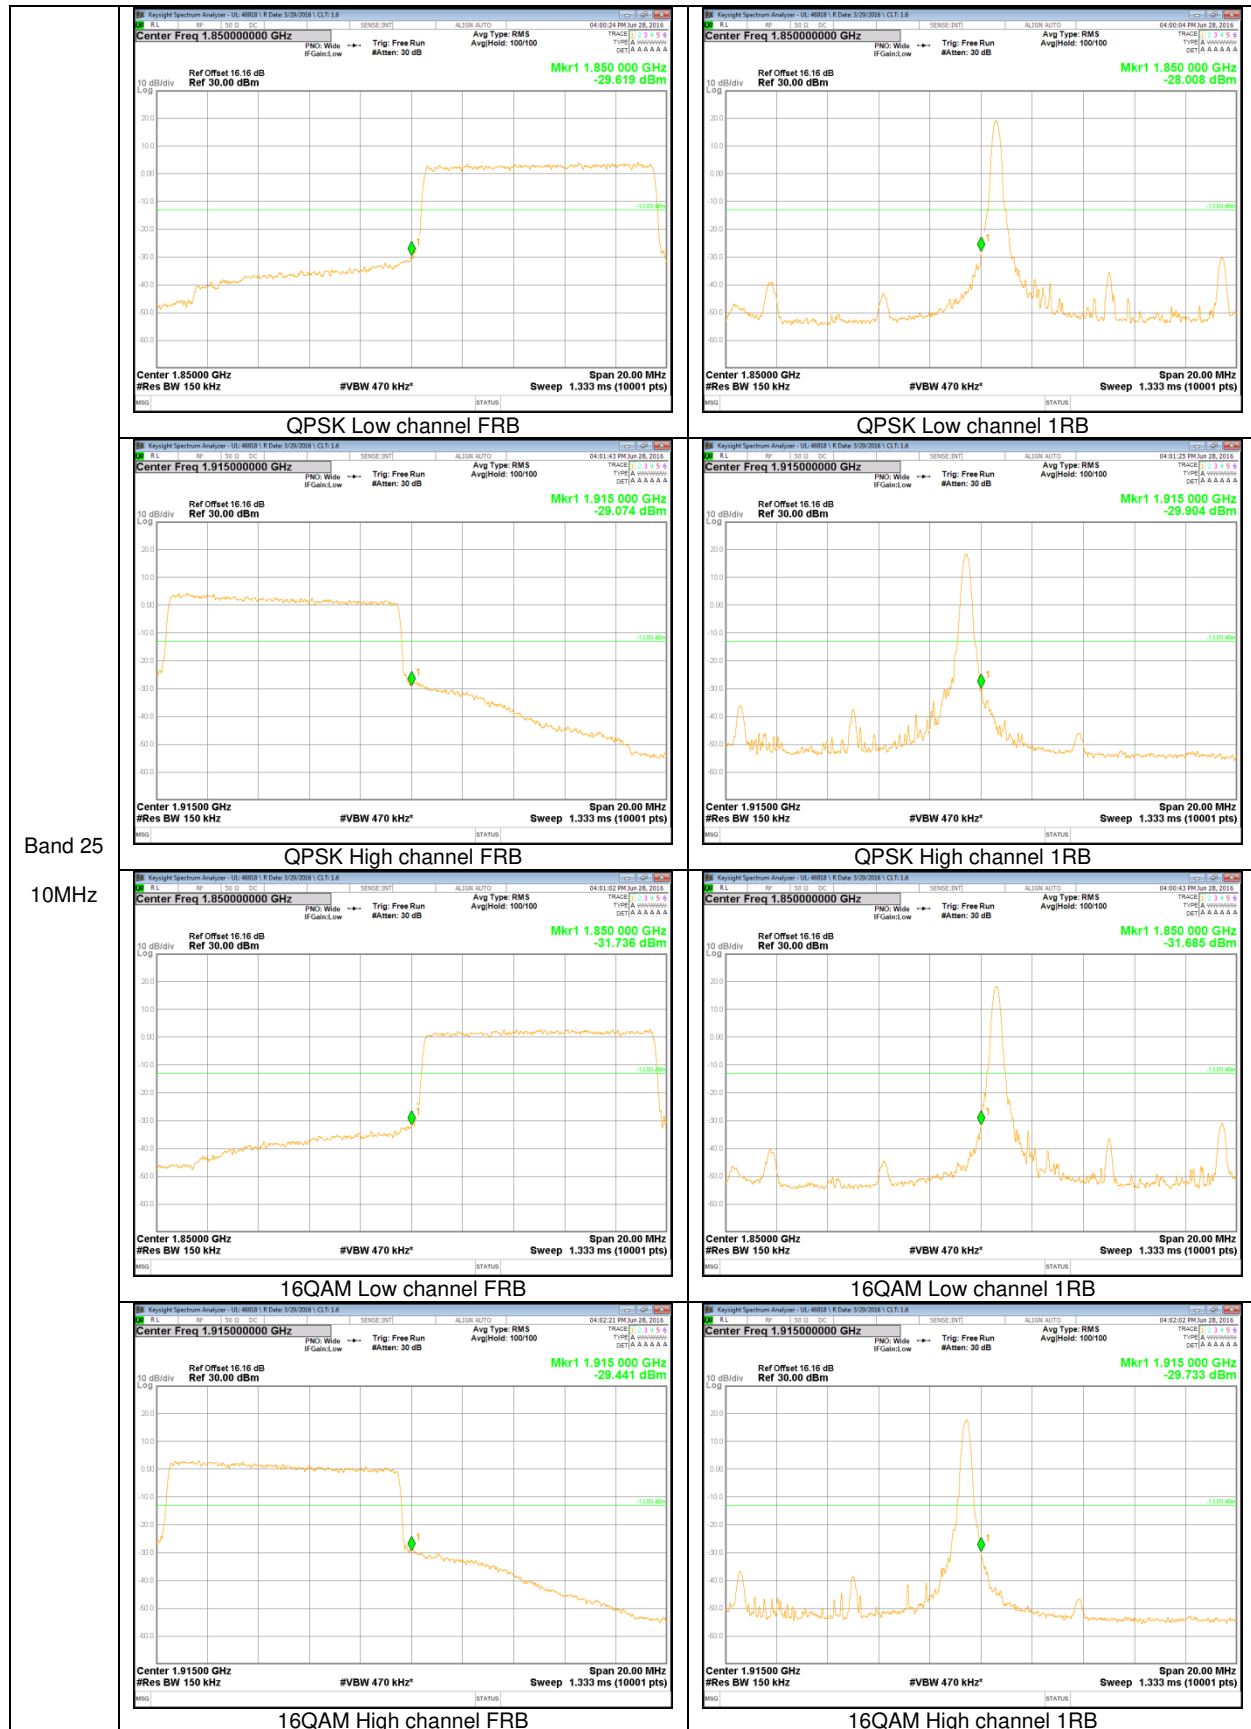

Band 25
15MHz

Band 25
10MHz

Band 25
 5MHz

LTE Band 26 BAND EDGE

Band 26
 15MHz

Band 26
 10MHz

Band 26
5MHz

Band 26
 3MHz

LTE Band 26 EMISSION MASK

Band 26
5MHz