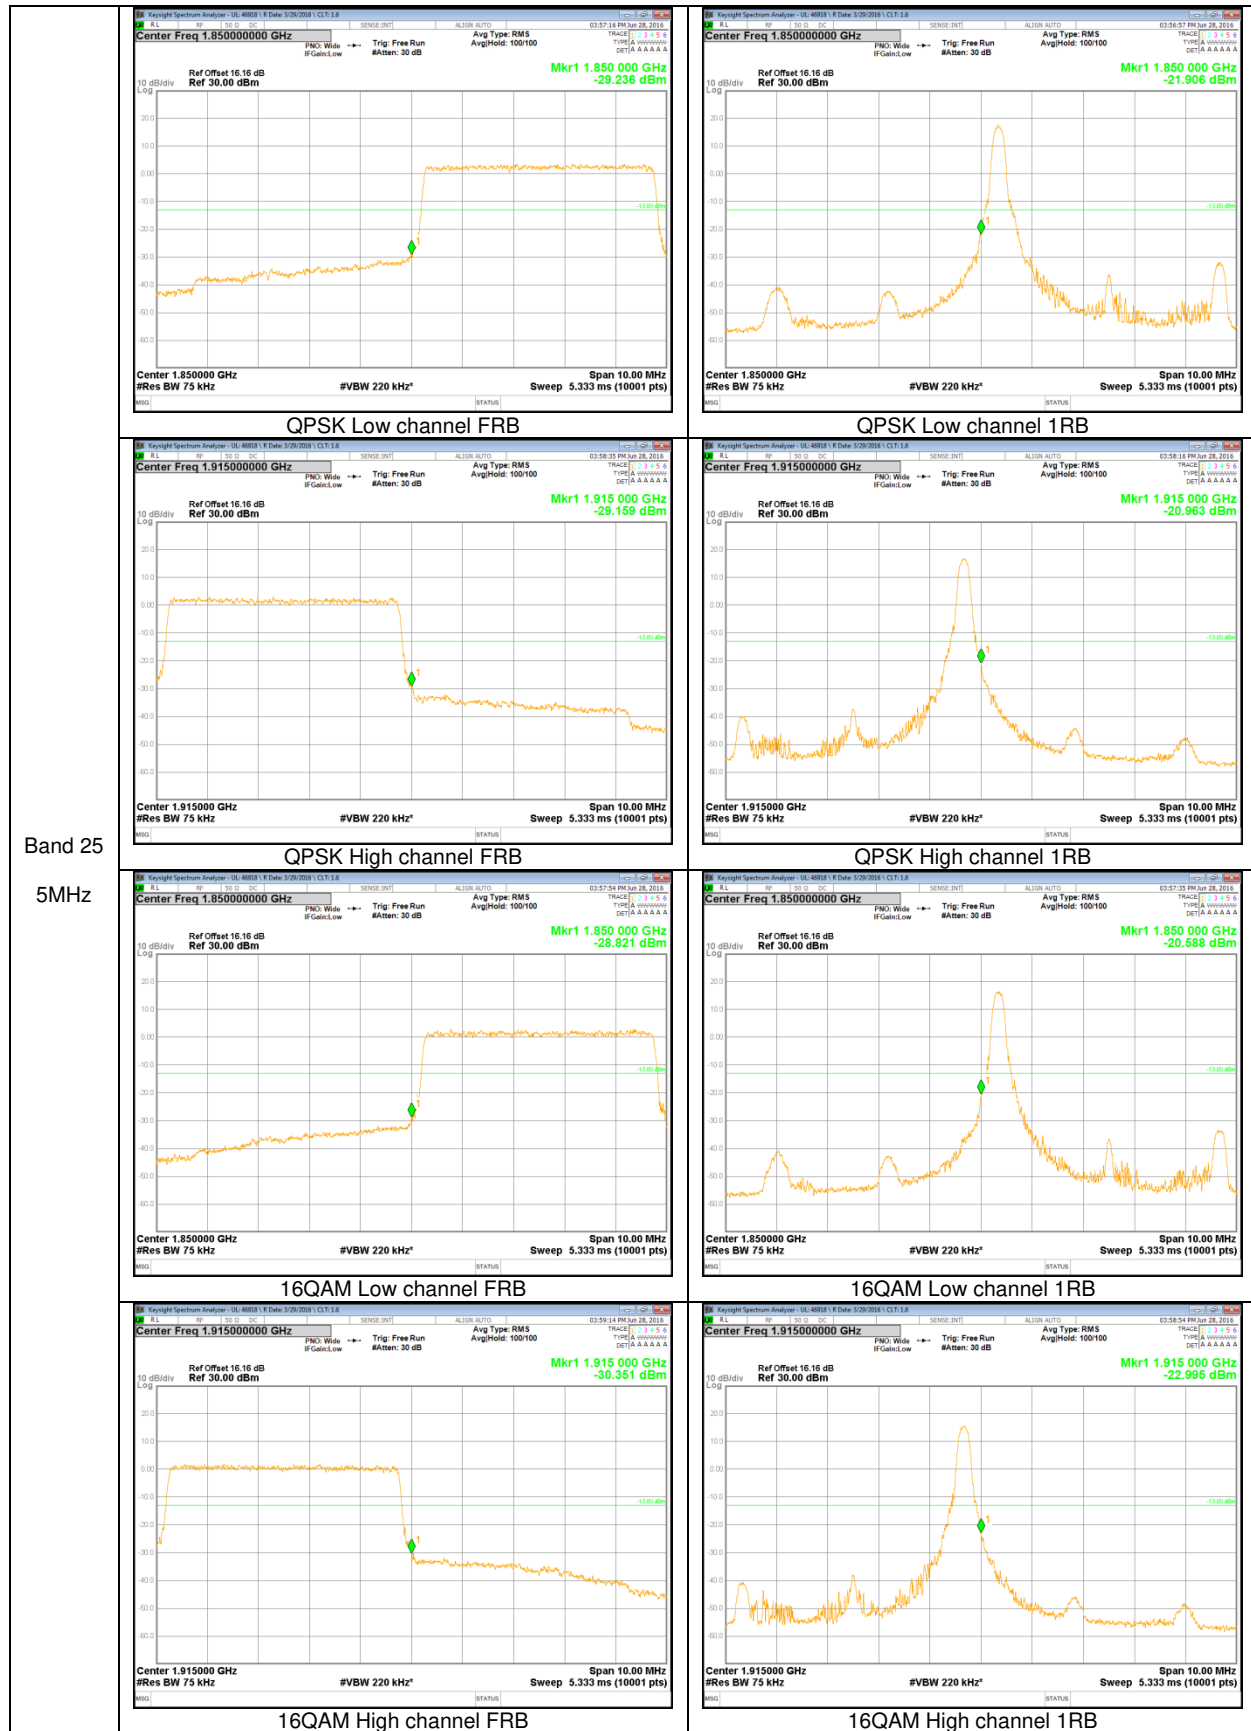

Band 25
15MHz

Band 25
10MHz

Band 25
 5MHz

LTE Band 26 BAND EDGE

Band 26
 15MHz

Band 26
 10MHz

Band 26
5MHz

Band 26
 3MHz

LTE Band 26 EMISSION MASK

Band 26
5MHz