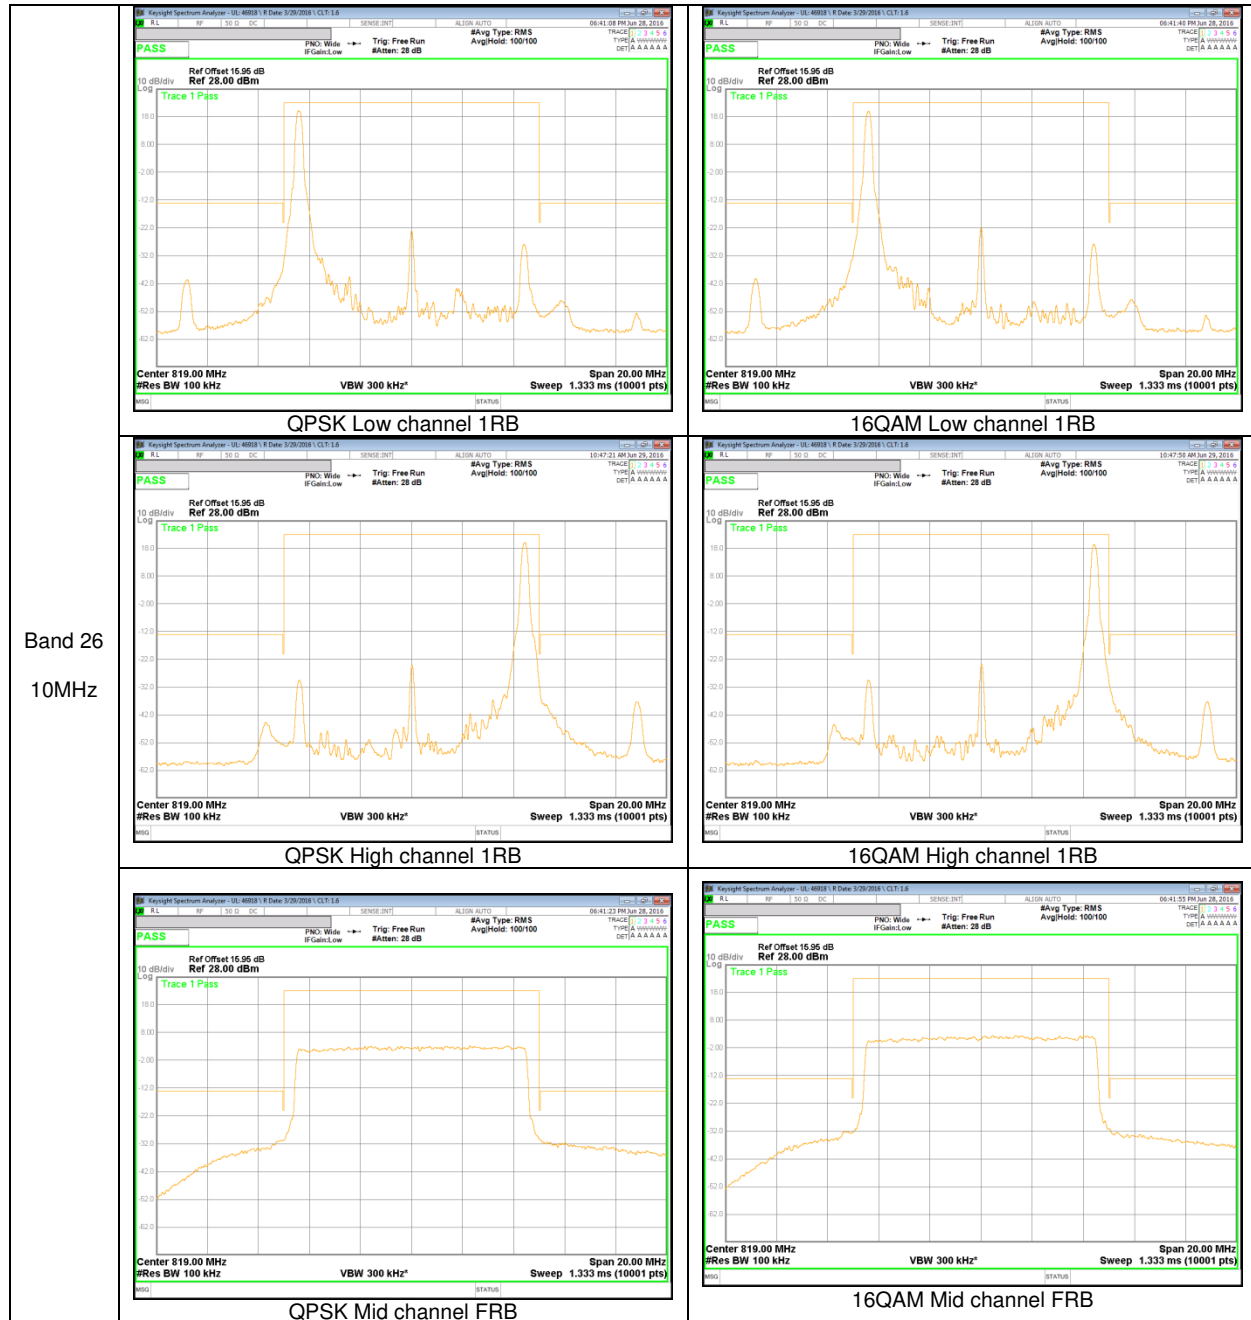

Band 25
15MHz

Band 25
10MHz

Band 25
 5MHz

LTE Band 26 BAND EDGE

Band 26
 15MHz

Band 26
 10MHz

Band 26
5MHz

Band 26
 3MHz

LTE Band 26 EMISSION MASK

Band 26
5MHz