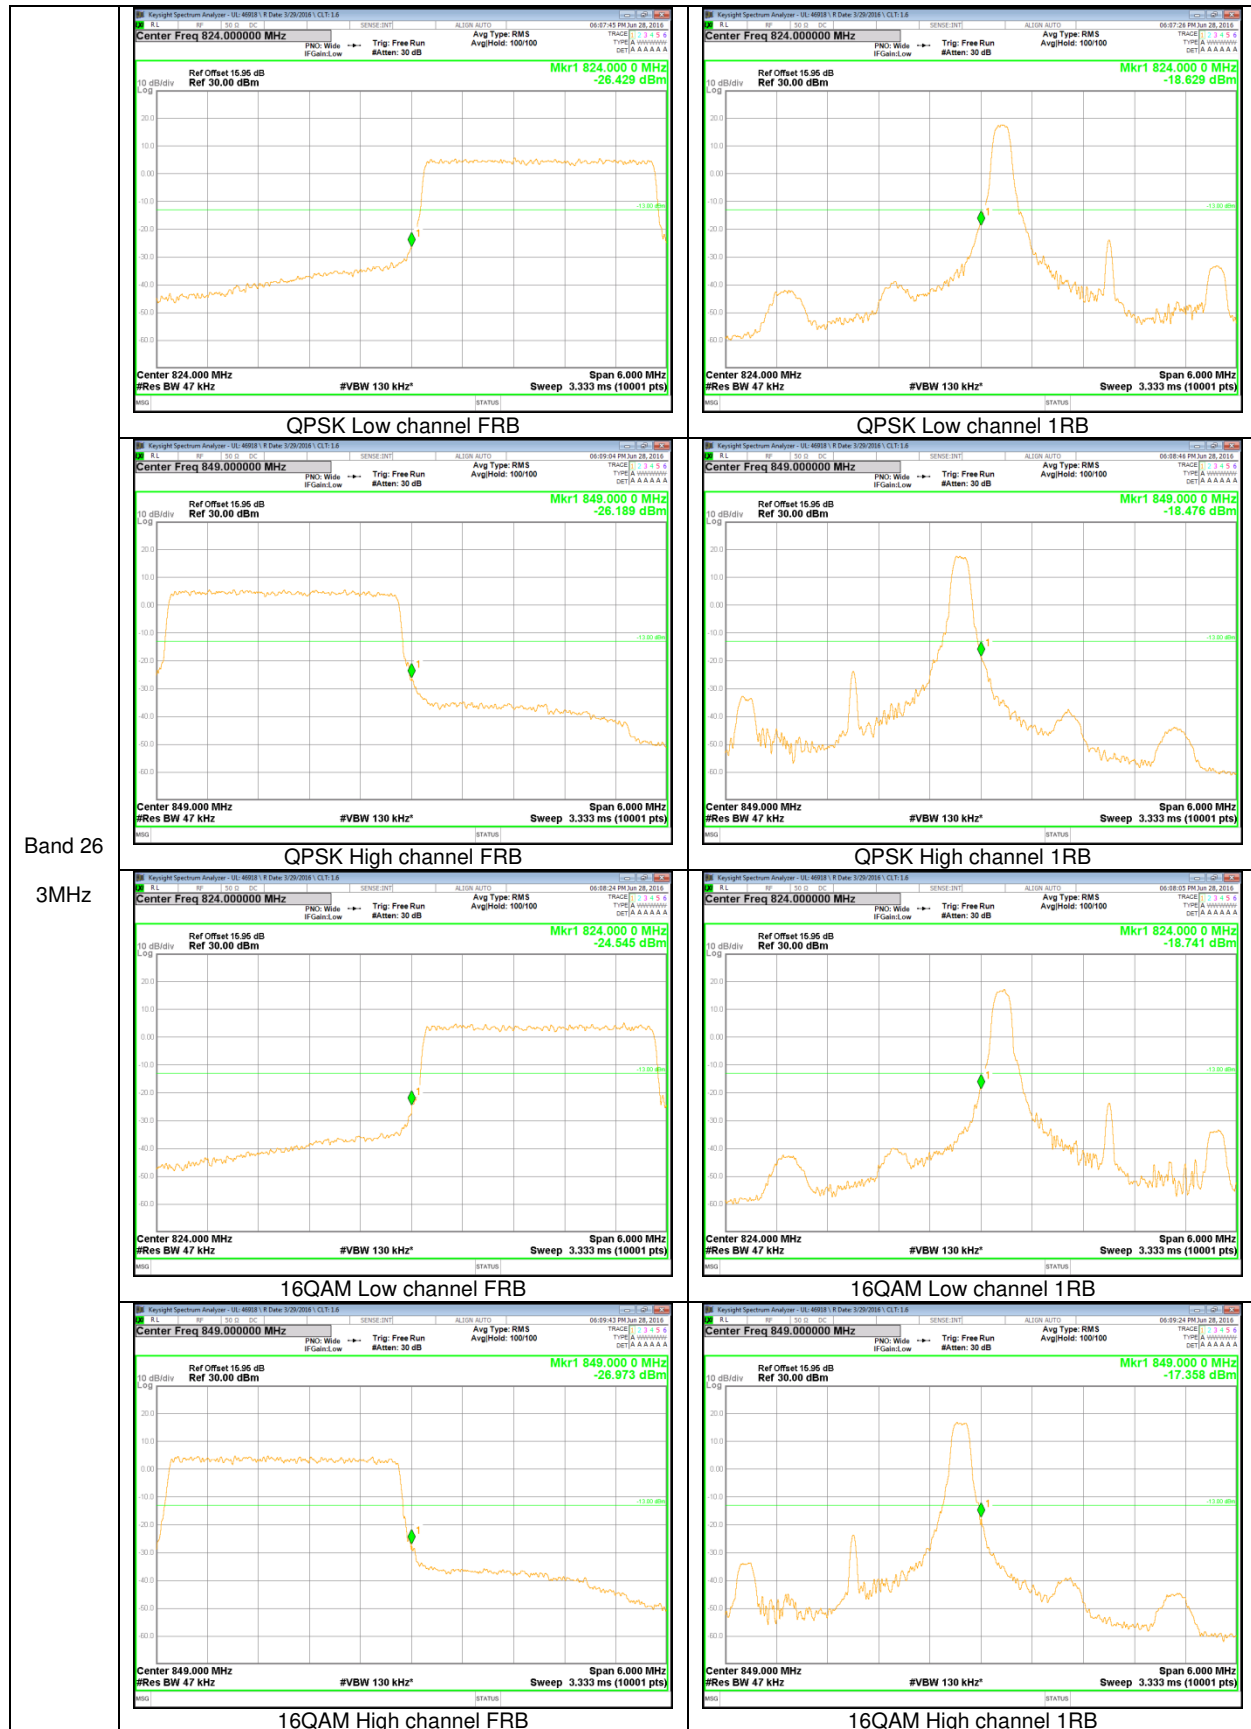

Band 25
15MHz

Band 25
10MHz

Band 25
 5MHz

LTE Band 26 BAND EDGE

Band 26
 15MHz

Band 26
 10MHz

Band 26
5MHz

Band 26
 3MHz

LTE Band 26 EMISSION MASK

Band 26
5MHz