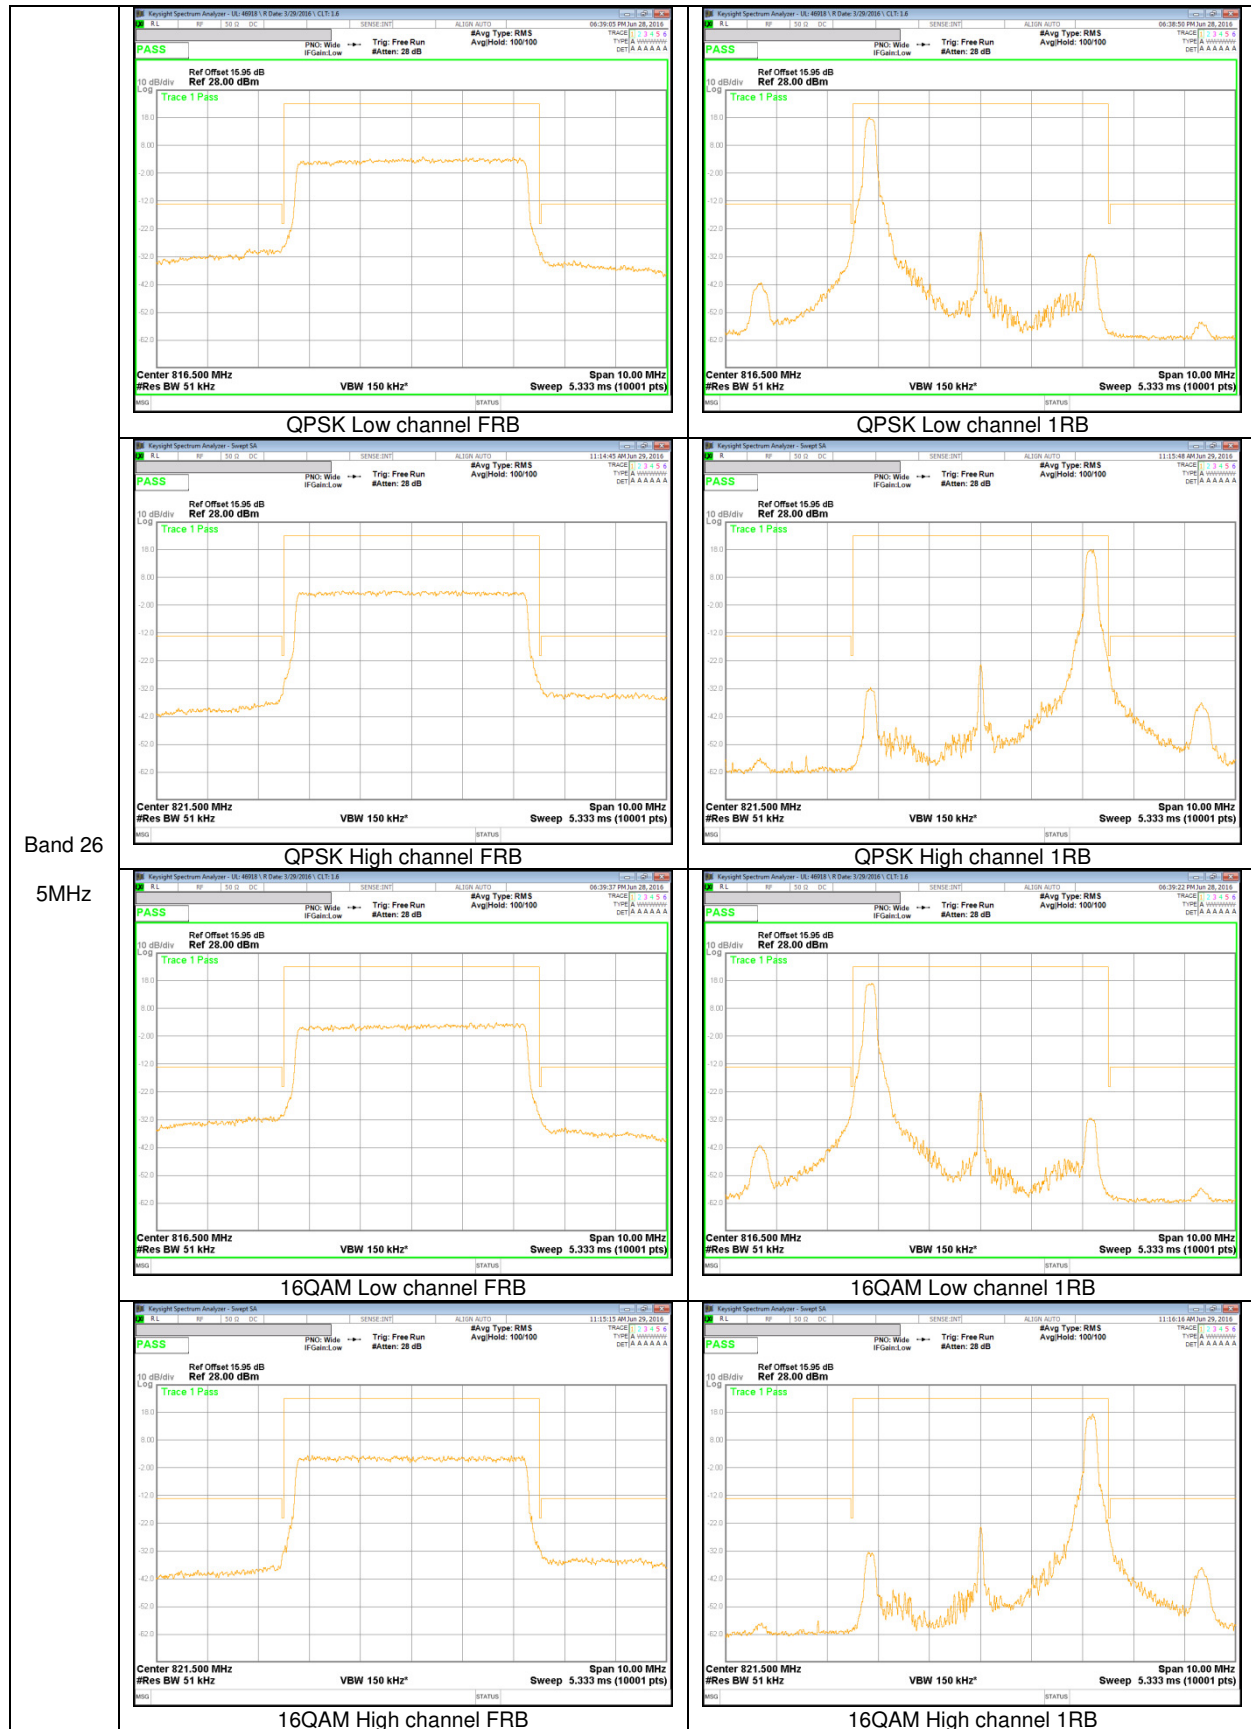

Band 25
15MHz

Band 25
10MHz

Band 25
 5MHz

LTE Band 26 BAND EDGE

Band 26
 15MHz

Band 26
 10MHz

Band 26
5MHz

Band 26
 3MHz

LTE Band 26 EMISSION MASK

Band 26
5MHz