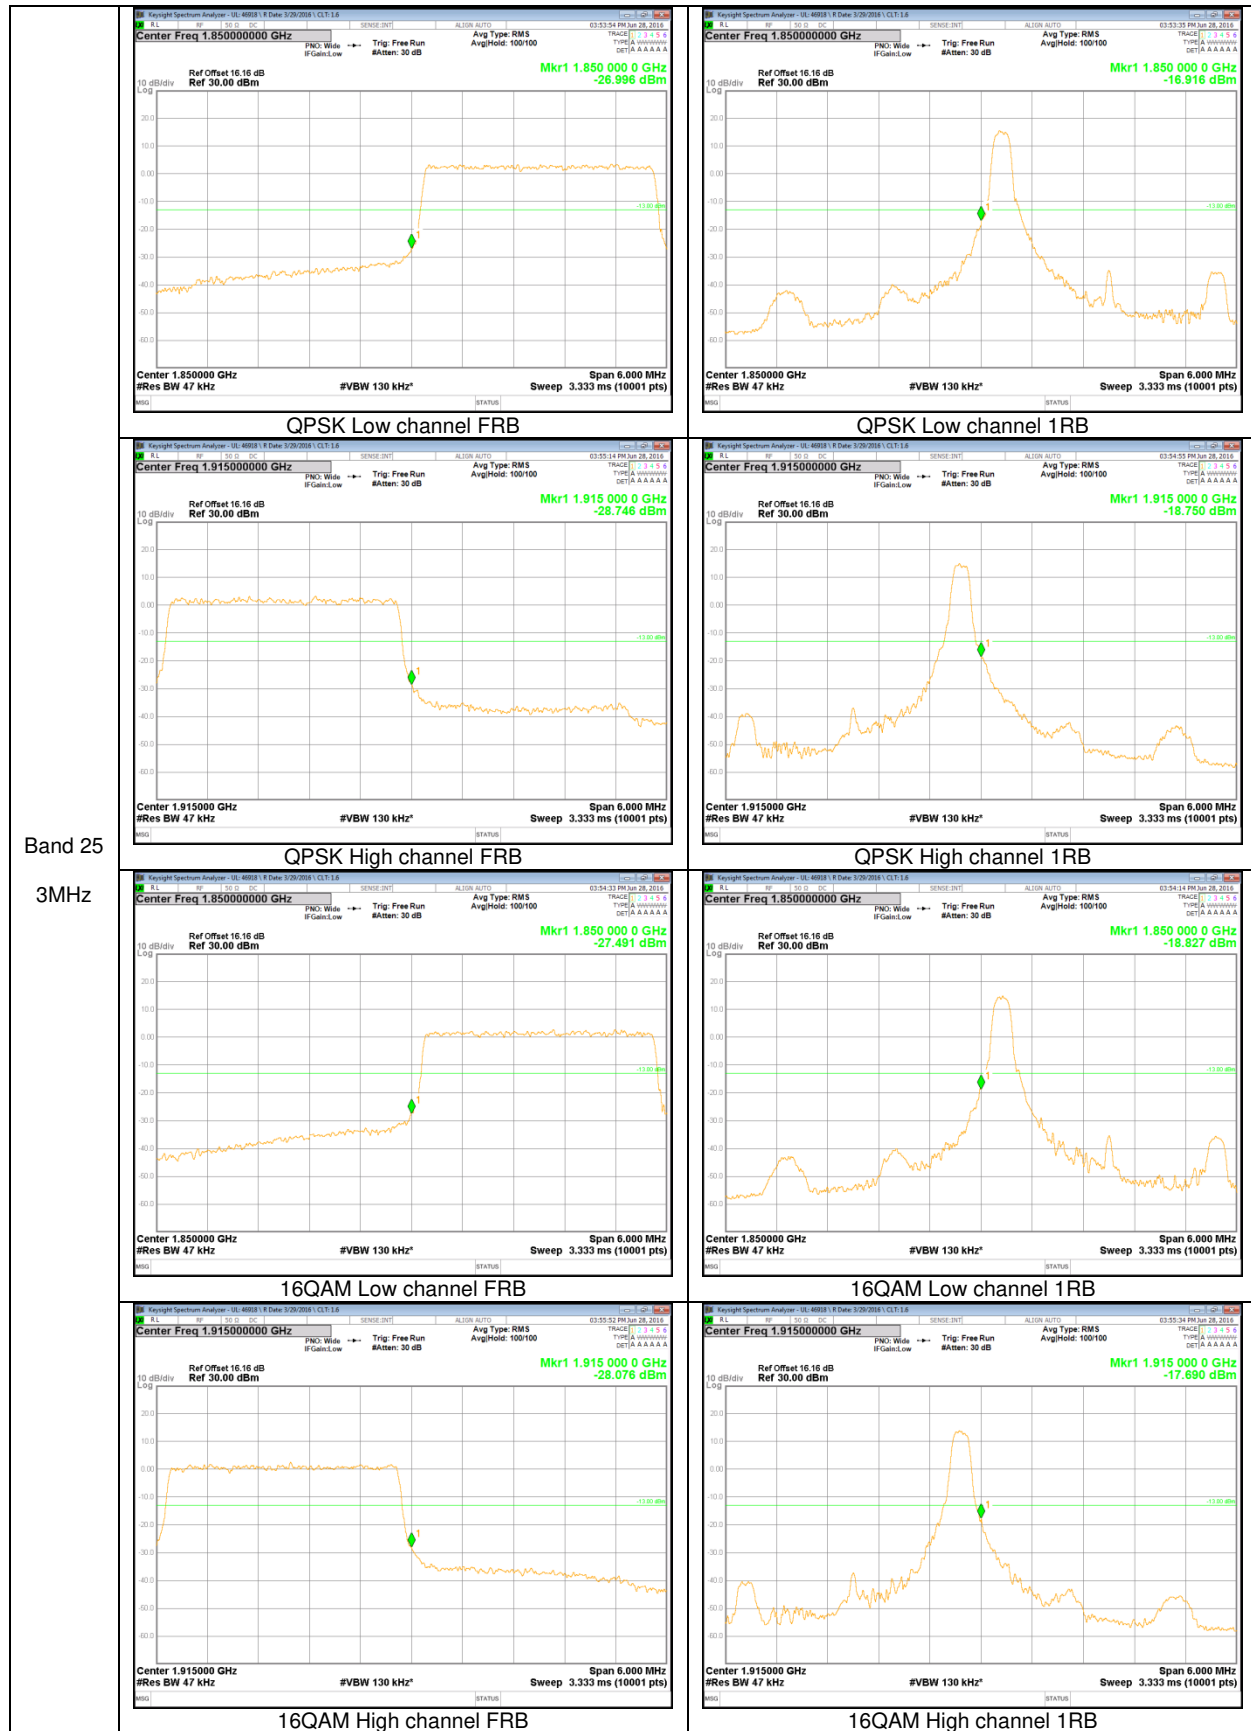

Band 25
15MHz

Band 25
10MHz

Band 25
 5MHz

LTE Band 26 BAND EDGE

Band 26
 15MHz

Band 26
 10MHz

Band 26
5MHz

Band 26
 3MHz

LTE Band 26 EMISSION MASK

Band 26
5MHz