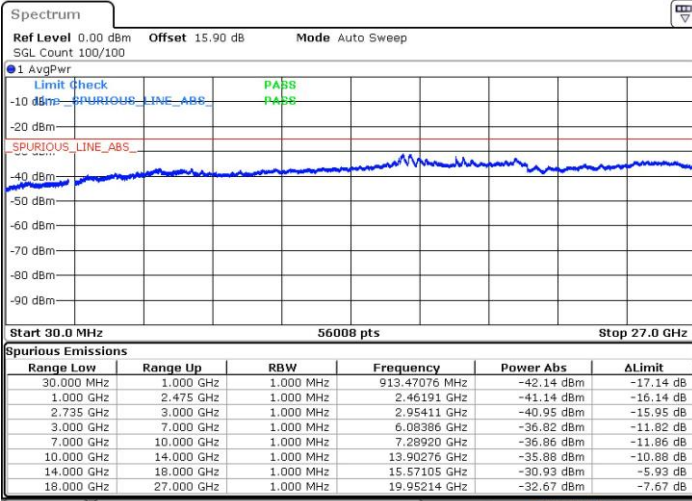

Date: 13.NOV.2018 00:57:54

LTE Band 41 / 10MHz+20MHz

64QAM

Lowest Channel / 1RB0 and 1RB99

Lowest Channel / 1RB49 and 1RB0

Date: 13.NOV.2018 01:30:27

Date: 13.NOV.2018 01:24:12

Lowest Channel / FullIRB

N/A

Date: 13.NOV.2018 01:31:42

LTE Band 41 / 10MHz+20MHz

64QAM

Middle Channel / 1RB0 and 1RB99

Middle Channel / 1RB49 and 1RB0

Date: 13.NOV.2018 01:39:12

Date: 13.NOV.2018 01:45:26

Middle Channel / FullIRB

N/A

Date: 13.NOV.2018 01:37:57

LTE Band 41 / 10MHz+20MHz

64QAM

Highest Channel / 1RB0 and 1RB99

Highest Channel / 1RB49 and 1RB0

Date: 13.NOV.2018 01:50:26

Date: 13.NOV.2018 01:49:11

Highest Channel / FullIRB

N/A

Date: 13.NOV.2018 01:56:41

LTE Band 41 / 15MHz+10MHz

64QAM

Lowest Channel / 1RB0 and 1RB49

Lowest Channel / 1RB74 and 1RB0