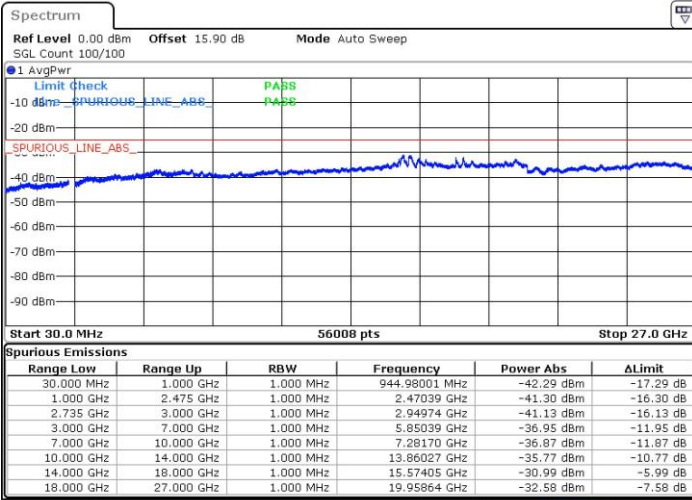

LTE Band 41 / 15MHz+15MHz

64QAM

Middle Channel / 1RB0 and 1RB74

Middle Channel / 1RB74 and 1RB0

Date: 13.NOV.2018 02:46:40

Date: 13.NOV.2018 02:52:55

Middle Channel / FullIRB

N/A

Date: 13.NOV.2018 02:45:25

LTE Band 41 / 15MHz+15MHz

64QAM

Highest Channel / 1RB0 and 1RB74

Highest Channel / 1RB74 and 1RB0

Date: 13.NOV.2018 02:57:55

Date: 13.NOV.2018 02:56:40

Highest Channel / FullIRB

N/A

Date: 13.NOV.2018 03:04:09

LTE Band 41 / 15MHz+20MHz

64QAM

Lowest Channel / 1RB0 and 1RB99

Lowest Channel / 1RB74 and 1RB0

Date: 13.NOV.2018 03:11:39

Date: 13.NOV.2018 03:05:24