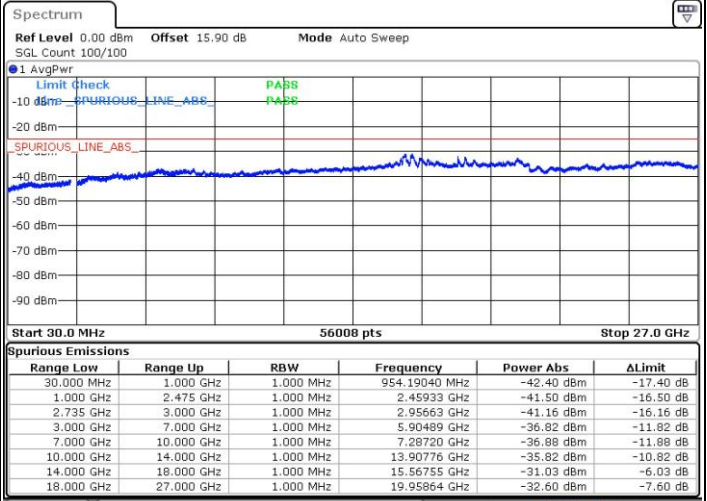

Date: 13.NOV.2018 01:49:11

Highest Channel / FullIRB

N/A

Date: 13.NOV.2018 01:56:41

LTE Band 41 / 15MHz+10MHz

64QAM

Lowest Channel / 1RB0 and 1RB49

Lowest Channel / 1RB74 and 1RB0

Date: 19.NOV.2018 15:27:38

Date: 19.NOV.2018 15:23:54

Lowest Channel / FullIRB

N/A

Date: 19.NOV.2018 15:28:22

LTE Band 41 / 15MHz+10MHz

64QAM

Middle Channel / 1RB0 and 1RB49

Middle Channel / 1RB74 and 1RB0

Date: 19.NOV.2018 15:32:48

Date: 19.NOV.2018 15:36:29

Middle Channel / FullRB

N/A

Date: 19.NOV.2018 15:32:04

LTE Band 41 / 15MHz+10MHz

64QAM

Highest Channel / 1RB0 and 1RB49

Highest Channel / 1RB74 and 1RB0

Date: 19.NOV.2018 15:39:26

Date: 19.NOV.2018 15:38:42

Highest Channel / FullIRB

N/A

Date: 19.NOV.2018 15:43:08

LTE Band 41 / 15MHz+15MHz