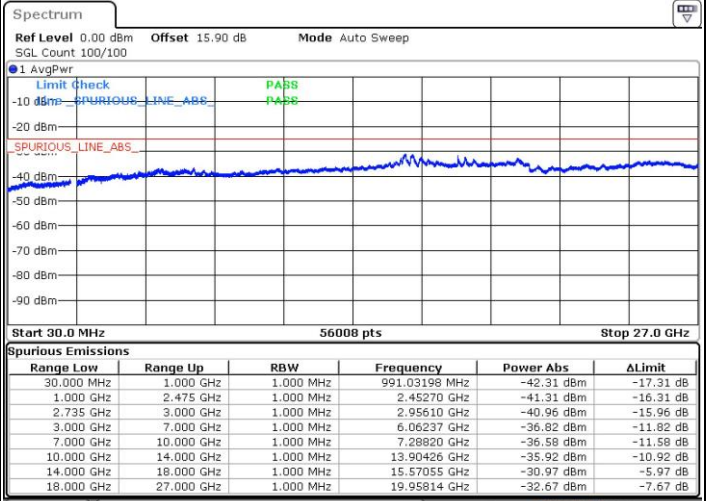

Date: 13.NOV.2018 02:45:25

LTE Band 41 / 15MHz+15MHz

64QAM

Highest Channel / 1RB0 and 1RB74

Highest Channel / 1RB74 and 1RB0

Date: 13.NOV.2018 02:57:55

Date: 13.NOV.2018 02:56:40

Highest Channel / FullIRB

N/A

Date: 13.NOV.2018 03:04:09

LTE Band 41 / 15MHz+20MHz

64QAM

Lowest Channel / 1RB0 and 1RB99

Lowest Channel / 1RB74 and 1RB0

Date: 13.NOV.2018 03:11:39

Date: 13.NOV.2018 03:05:24

Lowest Channel / FullIRB

N/A

Date: 13.NOV.2018 03:12:54

LTE Band 41 / 15MHz+20MHz

64QAM

Middle Channel / 1RB0 and 1RB9

Middle Channel / 1RB74 and 1RB0

Date: 13.NOV.2018 03:20:24