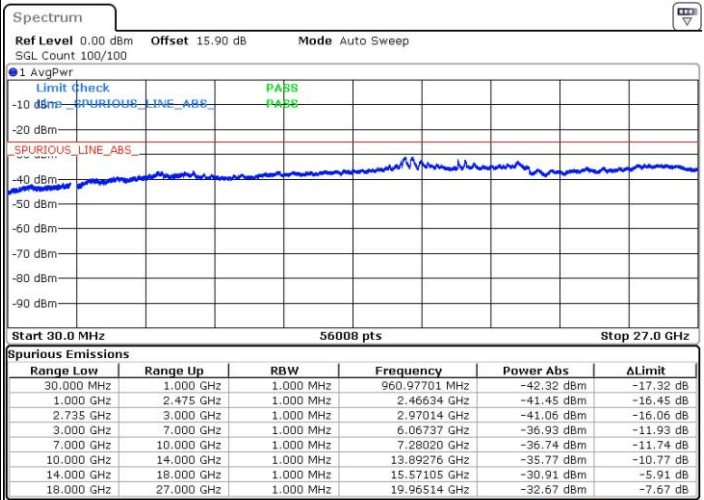

Highest Channel / 1RB0 and 1RB49

Highest Channel / 1RB74 and 1RB0

Date: 19.NOV.2018 15:39:26

Date: 19.NOV.2018 15:38:42

Highest Channel / FullIRB

N/A

Date: 19.NOV.2018 15:43:08

LTE Band 41 / 15MHz+15MHz

64QAM

Lowest Channel / 1RB0 and 1RB74

Lowest Channel / 1RB74 and 1RB0

Date: 13.NOV.2018 02:37:56

Date: 13.NOV.2018 02:31:41

Lowest Channel / FullIRB

N/A

Date: 13.NOV.2018 02:39:11

LTE Band 41 / 15MHz+15MHz

64QAM

Middle Channel / 1RB0 and 1RB74

Middle Channel / 1RB74 and 1RB0

Date: 13.NOV.2018 02:46:40

Date: 13.NOV.2018 02:52:55

Middle Channel / FullIRB

N/A

Date: 13.NOV.2018 02:45:25

LTE Band 41 / 15MHz+15MHz

64QAM

Highest Channel / 1RB0 and 1RB74

Highest Channel / 1RB74 and 1RB0

Date: 13.NOV.2018 02:57:55

Date: 13.NOV.2018 02:56:40

Highest Channel / FullIRB