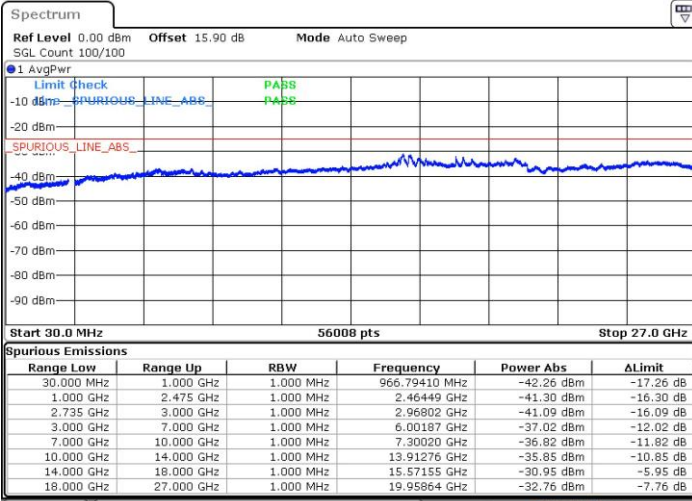

Middle Channel / FullIRB

N/A

Date: 13.NOV.2018 01:37:57

LTE Band 41 / 10MHz+20MHz

64QAM

Highest Channel / 1RB0 and 1RB99

Highest Channel / 1RB49 and 1RB0

Date: 13.NOV.2018 01:50:26

Date: 13.NOV.2018 01:49:11

Highest Channel / FullIRB

N/A

Date: 13.NOV.2018 01:56:41

LTE Band 41 / 15MHz+10MHz

64QAM

Lowest Channel / 1RB0 and 1RB49

Lowest Channel / 1RB74 and 1RB0