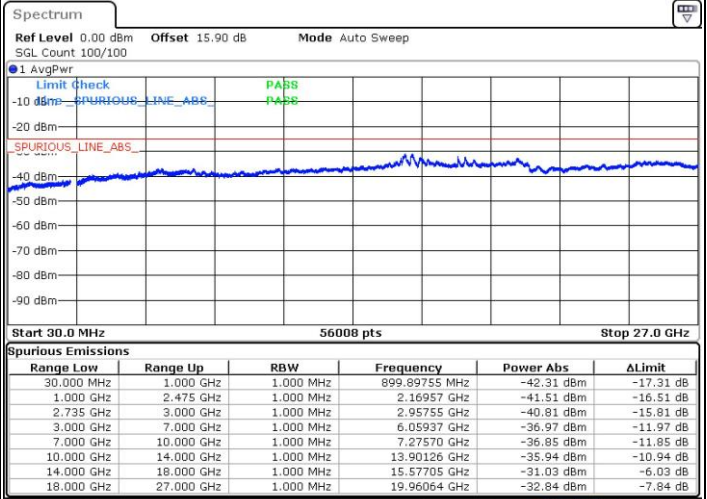

LTE Band 41 / 20MHz+20MHz

16QAM

Lowest Channel / 1RB0 and 1RB99

Lowest Channel / 1RB99 and 1RB0

Date: 19.NOV.2018 17:56:54

Date: 19.NOV.2018 17:53:36

Lowest Channel / FullIRB

N/A

Date: 19.NOV.2018 18:03:21

LTE Band 41 / 20MHz+20MHz

16QAM

MiddleChannel / 1RB0 and 1RB99

Middle Channel / 1RB99 and 1RB0

Date: 19.NOV.2018 18:14:21

Date: 19.NOV.2018 18:16:35

Middle Channel / FullIRB

N/A

Date: 19.NOV.2018 18:05:35

LTE Band 41 / 20MHz+20MHz

16QAM

Highest Channel / 1RB0 and 1RB99

Highest Channel / 1RB99 and 1RB0

Date: 19.NOV.2018 18:21:18

Date: 19.NOV.2018 18:19:00

Highest Channel / FullIRB

N/A

Date: 19.NOV.2018 18:23:48

LTE Band 41 / 5MHz+20MHz

64QAM

Lowest Channel / 1RB0 and 1RB99

Lowest Channel / 1RB24 and 1RB0

Date: 8.NOV.2018 18:52:22