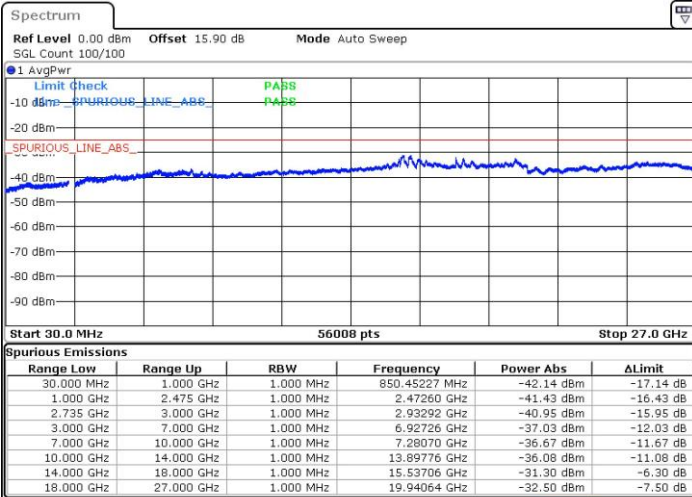

Middle Channel / FullIRB

N/A

Date: 13.NOV.2018 01:37:57

LTE Band 41 / 10MHz+20MHz

64QAM

Highest Channel / 1RB0 and 1RB99

Highest Channel / 1RB49 and 1RB0

Date: 13.NOV.2018 01:50:26

Date: 13.NOV.2018 01:49:11

Highest Channel / FullIRB

N/A

Date: 13.NOV.2018 01:56:41

LTE Band 41 / 15MHz+10MHz

64QAM

Lowest Channel / 1RB0 and 1RB49

Lowest Channel / 1RB74 and 1RB0

Date: 19.NOV.2018 15:27:38

Date: 19.NOV.2018 15:23:54

Lowest Channel / FullIRB

N/A

Date: 19.NOV.2018 15:28:22

LTE Band 41 / 15MHz+10MHz

64QAM

Middle Channel / 1RB0 and 1RB49