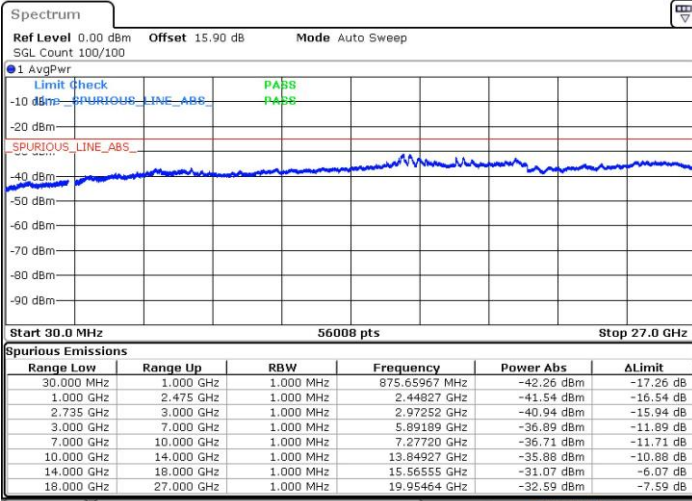

LTE Band 41 / 20MHz+20MHz

16QAM

Lowest Channel / 1RB0 and 1RB99

Lowest Channel / 1RB99 and 1RB0

Date: 19.NOV.2018 17:56:54

Date: 19.NOV.2018 17:53:36

Lowest Channel / FullIRB

N/A

Date: 19.NOV.2018 18:03:21

LTE Band 41 / 20MHz+20MHz

16QAM

MiddleChannel / 1RB0 and 1RB99

Middle Channel / 1RB99 and 1RB0

Date: 19.NOV.2018 18:14:21

Date: 19.NOV.2018 18:16:35

Middle Channel / FullIRB

N/A

Date: 19.NOV.2018 18:05:35

LTE Band 41 / 20MHz+20MHz

16QAM

Highest Channel / 1RB0 and 1RB99

Highest Channel / 1RB99 and 1RB0

Date: 19.NOV.2018 18:21:18

Date: 19.NOV.2018 18:19:00