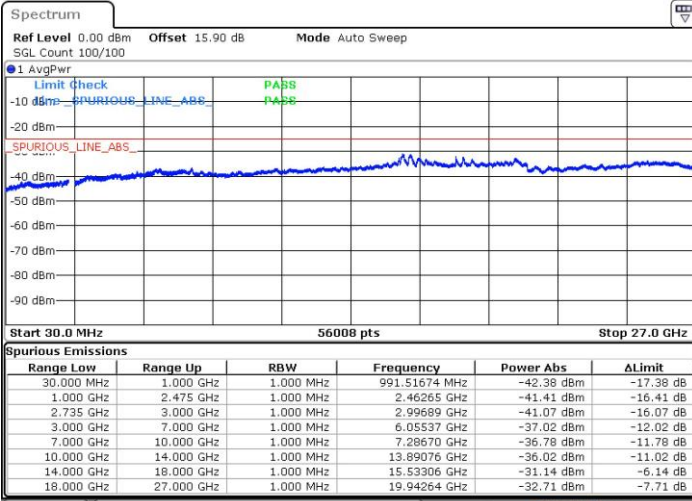

Date: 8.NOV.2018 19:07:16

Date: 8.NOV.2018 19:12:22

Middle Channel / FullRB

N/A

Date: 8.NOV.2018 19:06:15

LTE Band 41 / 5MHz+20MHz

64QAM

Highest Channel / 1RB0 and 1RB99

Highest Channel / 1RB24 and 1RB0

Date: 8.NOV.2018 19:17:21

Date: 8.NOV.2018 19:16:20

Highest Channel / FullIRB

N/A

Date: 8.NOV.2018 19:22:28

LTE Band 41 / 10MHz+15MHz

64QAM

Lowest Channel / 1RB0 and 1RB74

Lowest Channel / 1RB49 and 1RB0

Date: 13.NOV.2018 00:31:40

Date: 13.NOV.2018 00:25:26

Lowest Channel / FullIRB

N/A

Date: 13.NOV.2018 00:32:55

LTE Band 41 / 10MHz+15MHz