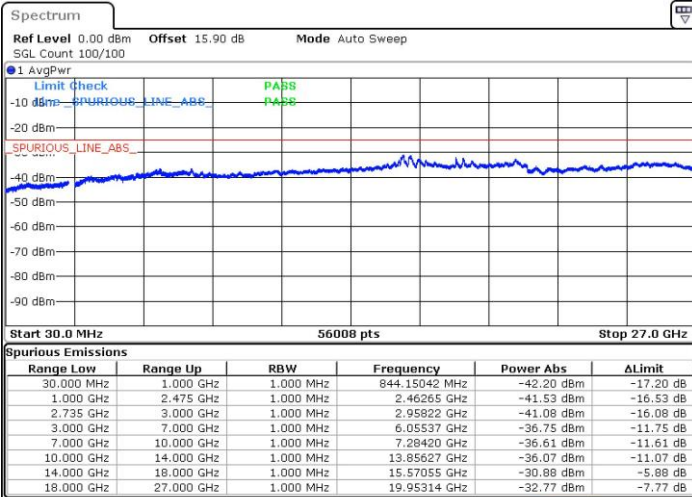

N/A

Date: 19.NOV.2018 18:05:35

LTE Band 41 / 20MHz+20MHz

16QAM

Highest Channel / 1RB0 and 1RB99

Highest Channel / 1RB99 and 1RB0

Date: 19.NOV.2018 18:21:18

Date: 19.NOV.2018 18:19:00

Highest Channel / FullIRB

N/A

Date: 19.NOV.2018 18:23:48

LTE Band 41 / 5MHz+20MHz

64QAM

Lowest Channel / 1RB0 and 1RB99

Lowest Channel / 1RB24 and 1RB0

Date: 8.NOV.2018 18:52:22

Date: 8.NOV.2018 18:47:16

Lowest Channel / FullIRB

N/A

Date: 8.NOV.2018 18:53:23

LTE Band 41 / 5MHz+20MHz

64QAM

Middle Channel / 1RB0 and 1RB9

Middle Channel / 1RB24 and 1RB0