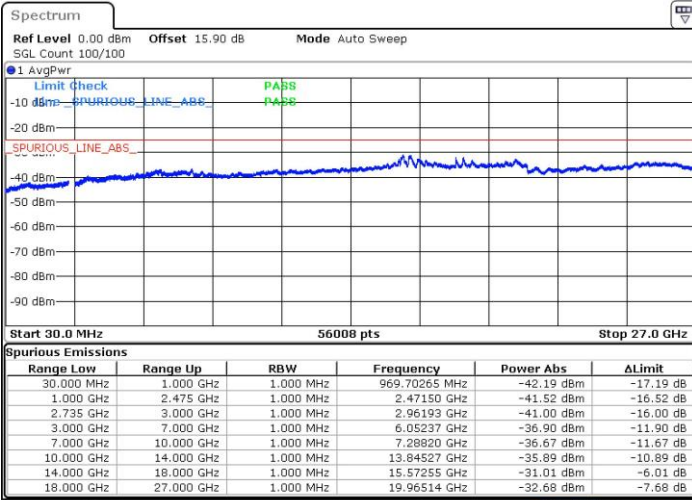

Middle Channel / FullIRB

N/A

Date: 13.NOV.2018 01:37:57

LTE Band 41 / 10MHz+20MHz

64QAM

Highest Channel / 1RB0 and 1RB99

Highest Channel / 1RB49 and 1RB0

Date: 13.NOV.2018 01:50:26

Date: 13.NOV.2018 01:49:11

Highest Channel / FullIRB

N/A

Date: 13.NOV.2018 01:56:41

LTE Band 41 / 15MHz+10MHz

64QAM

Lowest Channel / 1RB0 and 1RB49

Lowest Channel / 1RB74 and 1RB0