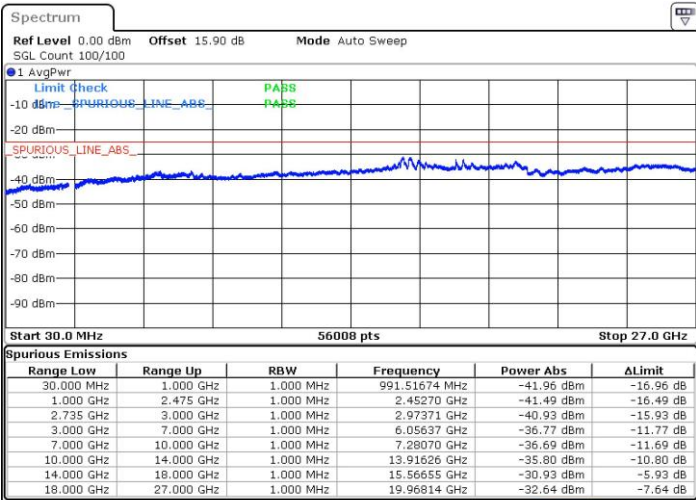

Highest Channel / 1RB0 and 1RB49

Highest Channel / 1RB74 and 1RB0

Date: 19.NOV.2018 15:39:26

Date: 19.NOV.2018 15:38:42

Highest Channel / FullIRB

N/A

Date: 19.NOV.2018 15:43:08

LTE Band 41 / 15MHz+15MHz

64QAM

Lowest Channel / 1RB0 and 1RB74

Lowest Channel / 1RB74 and 1RB0

Date: 13.NOV.2018 02:37:56

Date: 13.NOV.2018 02:31:41

Lowest Channel / FullIRB

N/A

Date: 13.NOV.2018 02:39:11

LTE Band 41 / 15MHz+15MHz

64QAM

Middle Channel / 1RB0 and 1RB74

Middle Channel / 1RB74 and 1RB0

Date: 13.NOV.2018 02:46:40

Date: 13.NOV.2018 02:52:55

Middle Channel / FullIRB

N/A

Date: 13.NOV.2018 02:45:25

LTE Band 41 / 15MHz+15MHz

64QAM

Highest Channel / 1RB0 and 1RB74

Highest Channel / 1RB74 and 1RB0

Date: 13.NOV.2018 02:57:55

Date: 13.NOV.2018 02:56:40

Highest Channel / FullIRB