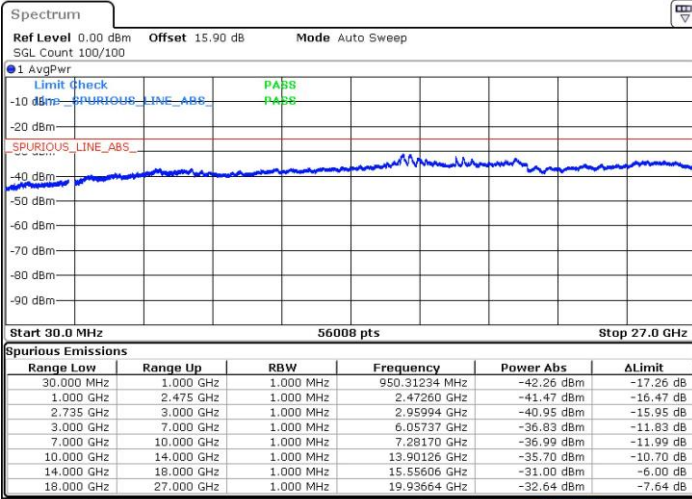

Date: 13.NOV.2018 02:45:25

LTE Band 41 / 15MHz+15MHz

64QAM

Highest Channel / 1RB0 and 1RB74

Highest Channel / 1RB74 and 1RB0

Date: 13.NOV.2018 02:57:55

Date: 13.NOV.2018 02:56:40

Highest Channel / FullIRB

N/A

Date: 13.NOV.2018 03:04:09

LTE Band 41 / 15MHz+20MHz

64QAM

Lowest Channel / 1RB0 and 1RB99

Lowest Channel / 1RB74 and 1RB0

Date: 13.NOV.2018 03:11:39

Date: 13.NOV.2018 03:05:24