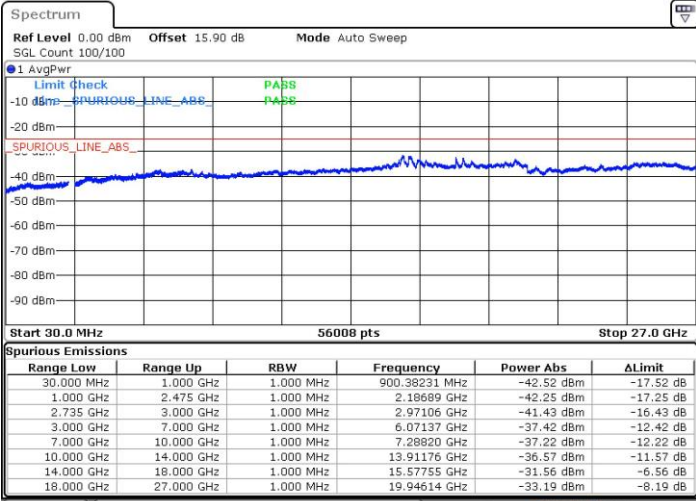

Highest Channel / FullIRB

N/A

Date: 19.NOV.2018 18:23:48

LTE Band 41 / 5MHz+20MHz

64QAM

Lowest Channel / 1RB0 and 1RB99

Lowest Channel / 1RB24 and 1RB0

Date: 8.NOV.2018 18:52:22

Date: 8.NOV.2018 18:47:16

Lowest Channel / FullIRB

N/A

Date: 8.NOV.2018 18:53:23

LTE Band 41 / 5MHz+20MHz

64QAM

Middle Channel / 1RB0 and 1RB9

Middle Channel / 1RB24 and 1RB0

Date: 8.NOV.2018 19:07:16

Date: 8.NOV.2018 19:12:22

Middle Channel / FullRB

N/A

Date: 8.NOV.2018 19:06:15

LTE Band 41 / 5MHz+20MHz

64QAM

Highest Channel / 1RB0 and 1RB99

Highest Channel / 1RB24 and 1RB0

Date: 8.NOV.2018 19:17:21

Date: 8.NOV.2018 19:16:20

Highest Channel / FullIRB

N/A

Date: 8.NOV.2018 19:22:28

LTE Band 41 / 10MHz+15MHz

64QAM