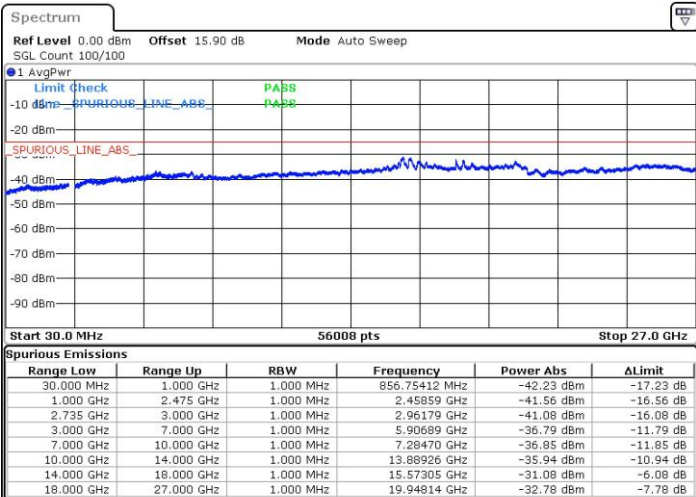

Highest Channel / 1RB0 and 1RB49

Highest Channel / 1RB74 and 1RB0

Date: 19.NOV.2018 15:39:26

Date: 19.NOV.2018 15:38:42

Highest Channel / FullIRB

N/A

Date: 19.NOV.2018 15:43:08

LTE Band 41 / 15MHz+15MHz

64QAM

Lowest Channel / 1RB0 and 1RB74

Lowest Channel / 1RB74 and 1RB0

Date: 13.NOV.2018 02:37:56

Date: 13.NOV.2018 02:31:41

Lowest Channel / FullIRB

N/A

Date: 13.NOV.2018 02:39:11