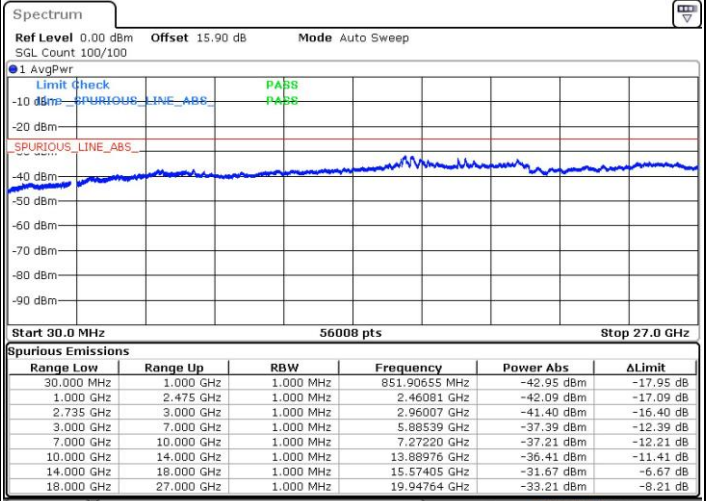

N/A

Date: 19.NOV.2018 18:05:35

LTE Band 41 / 20MHz+20MHz

16QAM

Highest Channel / 1RB0 and 1RB99

Highest Channel / 1RB99 and 1RB0

Date: 19.NOV.2018 18:21:18

Date: 19.NOV.2018 18:19:00

Highest Channel / FullIRB

N/A

Date: 19.NOV.2018 18:23:48

LTE Band 41 / 5MHz+20MHz

64QAM

Lowest Channel / 1RB0 and 1RB99

Lowest Channel / 1RB24 and 1RB0

Date: 8.NOV.2018 18:52:22

Date: 8.NOV.2018 18:47:16

Lowest Channel / FullIRB

N/A

Date: 8.NOV.2018 18:53:23

LTE Band 41 / 5MHz+20MHz

64QAM

Middle Channel / 1RB0 and 1RB9

Middle Channel / 1RB24 and 1RB0

Date: 8.NOV.2018 19:07:16

Date: 8.NOV.2018 19:12:22

Middle Channel / FullRB

N/A

Date: 8.NOV.2018 19:06:15

LTE Band 41 / 5MHz+20MHz

64QAM

Highest Channel / 1RB0 and 1RB99