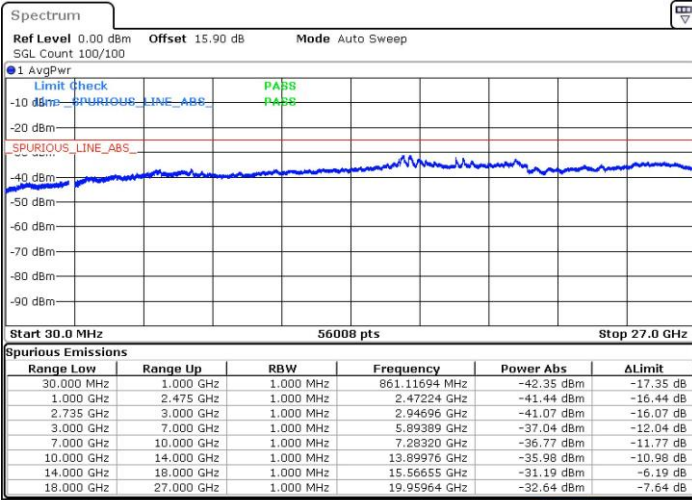

LTE Band 41 / 20MHz+20MHz

16QAM

Lowest Channel / 1RB0 and 1RB99

Lowest Channel / 1RB99 and 1RB0

Date: 19.NOV.2018 17:56:54

Date: 19.NOV.2018 17:53:36

Lowest Channel / FullIRB

N/A

Date: 19.NOV.2018 18:03:21

LTE Band 41 / 20MHz+20MHz

16QAM

MiddleChannel / 1RB0 and 1RB99

Middle Channel / 1RB99 and 1RB0

Date: 19.NOV.2018 18:14:21

Date: 19.NOV.2018 18:16:35

Middle Channel / FullIRB

N/A

Date: 19.NOV.2018 18:05:35

LTE Band 41 / 20MHz+20MHz

16QAM

Highest Channel / 1RB0 and 1RB99

Highest Channel / 1RB99 and 1RB0

Date: 19.NOV.2018 18:21:18

Date: 19.NOV.2018 18:19:00