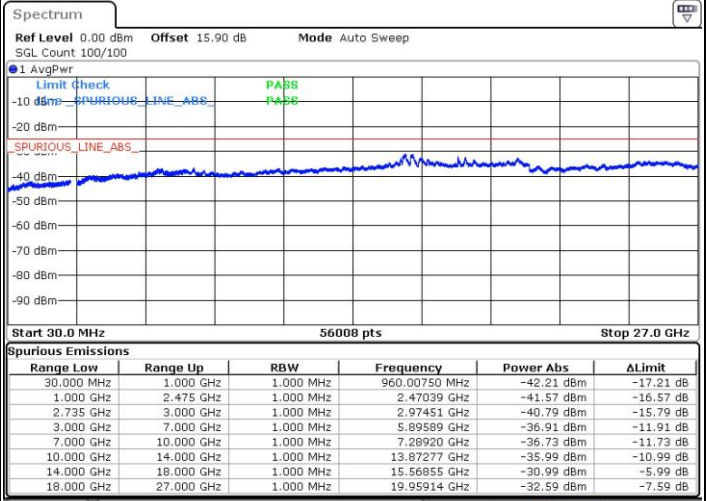

Date: 8.NOV.2018 19:07:16

Date: 8.NOV.2018 19:12:22

Middle Channel / FullRB

N/A

Date: 8.NOV.2018 19:06:15

LTE Band 41 / 5MHz+20MHz

64QAM

Highest Channel / 1RB0 and 1RB99

Highest Channel / 1RB24 and 1RB0

Date: 8.NOV.2018 19:17:21

Date: 8.NOV.2018 19:16:20

Highest Channel / FullIRB

N/A

Date: 8.NOV.2018 19:22:28

LTE Band 41 / 10MHz+15MHz

64QAM

Lowest Channel / 1RB0 and 1RB74

Lowest Channel / 1RB49 and 1RB0

Date: 13.NOV.2018 00:31:40

Date: 13.NOV.2018 00:25:26

Lowest Channel / FullIRB

N/A

Date: 13.NOV.2018 00:32:55

LTE Band 41 / 10MHz+15MHz