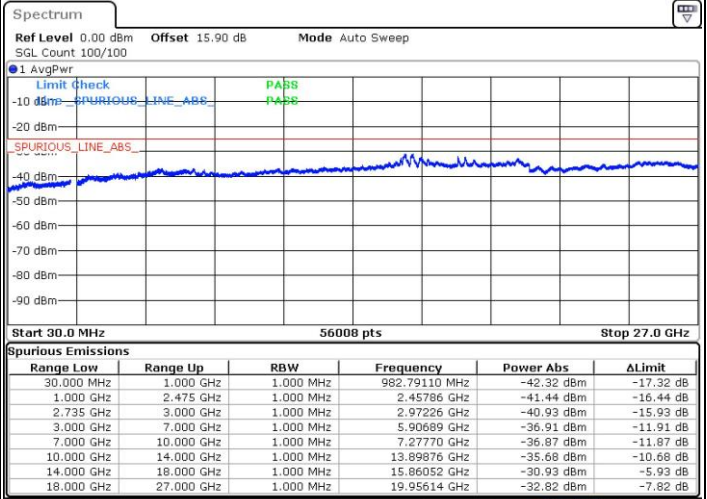

Middle Channel / FullIRB

N/A

Date: 13.NOV.2018 01:37:57

LTE Band 41 / 10MHz+20MHz

64QAM

Highest Channel / 1RB0 and 1RB99

Highest Channel / 1RB49 and 1RB0

Date: 13.NOV.2018 01:50:26

Date: 13.NOV.2018 01:49:11

Highest Channel / FullIRB

N/A

Date: 13.NOV.2018 01:56:41

LTE Band 41 / 15MHz+10MHz

64QAM

Lowest Channel / 1RB0 and 1RB49

Lowest Channel / 1RB74 and 1RB0

Date: 19.NOV.2018 15:27:38

Date: 19.NOV.2018 15:23:54

Lowest Channel / FullIRB

N/A

Date: 19.NOV.2018 15:28:22

LTE Band 41 / 15MHz+10MHz

64QAM

Middle Channel / 1RB0 and 1RB49