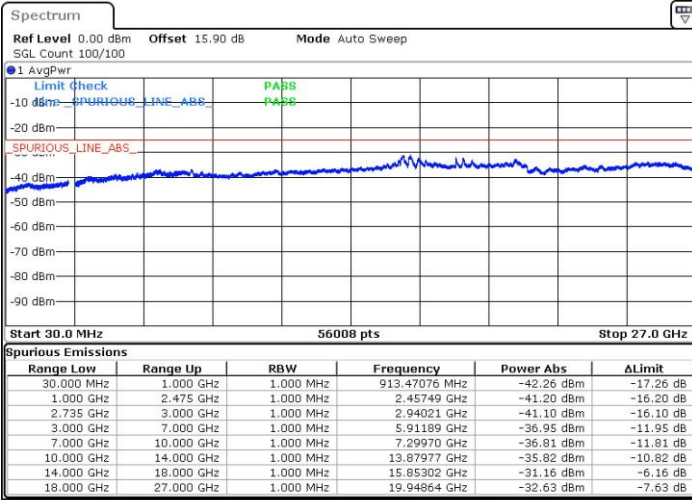

Date: 19.NOV.2018 15:27:38

Date: 19.NOV.2018 15:23:54

Lowest Channel / FullIRB

N/A

Date: 19.NOV.2018 15:28:22

LTE Band 41 / 15MHz+10MHz

64QAM

Middle Channel / 1RB0 and 1RB49

Middle Channel / 1RB74 and 1RB0

Date: 19.NOV.2018 15:32:48

Date: 19.NOV.2018 15:36:29

Middle Channel / FullRB

N/A

Date: 19.NOV.2018 15:32:04

LTE Band 41 / 15MHz+10MHz

64QAM

Highest Channel / 1RB0 and 1RB49

Highest Channel / 1RB74 and 1RB0

Date: 19.NOV.2018 15:39:26

Date: 19.NOV.2018 15:38:42

Highest Channel / FullIRB

N/A

Date: 19.NOV.2018 15:43:08

LTE Band 41 / 15MHz+15MHz