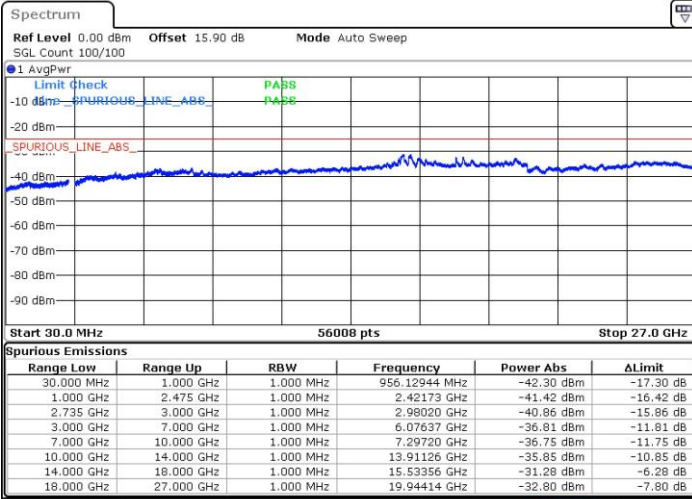

Middle Channel / FullIRB

N/A

Date: 13.NOV.2018 01:37:57

LTE Band 41 / 10MHz+20MHz

64QAM

Highest Channel / 1RB0 and 1RB99

Highest Channel / 1RB49 and 1RB0

Date: 13.NOV.2018 01:50:26

Date: 13.NOV.2018 01:49:11

Highest Channel / FullIRB

N/A

Date: 13.NOV.2018 01:56:41

LTE Band 41 / 15MHz+10MHz

64QAM

Lowest Channel / 1RB0 and 1RB49

Lowest Channel / 1RB74 and 1RB0

Date: 19.NOV.2018 15:27:38

Date: 19.NOV.2018 15:23:54

Lowest Channel / FullIRB

N/A

Date: 19.NOV.2018 15:28:22

LTE Band 41 / 15MHz+10MHz

64QAM

Middle Channel / 1RB0 and 1RB49