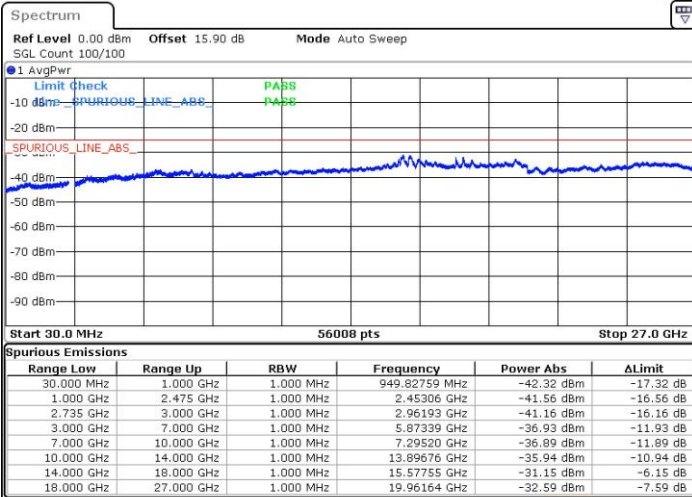

LTE Band 41 / 20MHz+20MHz

16QAM

Lowest Channel / 1RB0 and 1RB99

Lowest Channel / 1RB99 and 1RB0

Date: 19.NOV.2018 17:56:54

Date: 19.NOV.2018 17:53:36

Lowest Channel / FullIRB

N/A

Date: 19.NOV.2018 18:03:21

LTE Band 41 / 20MHz+20MHz

16QAM

MiddleChannel / 1RB0 and 1RB99

Middle Channel / 1RB99 and 1RB0

Date: 19.NOV.2018 18:14:21

Date: 19.NOV.2018 18:16:35

Middle Channel / FullIRB

N/A

Date: 19.NOV.2018 18:05:35

LTE Band 41 / 20MHz+20MHz

16QAM

Highest Channel / 1RB0 and 1RB99

Highest Channel / 1RB99 and 1RB0

Date: 19.NOV.2018 18:21:18

Date: 19.NOV.2018 18:19:00

Highest Channel / FullIRB

N/A

Date: 19.NOV.2018 18:23:48

LTE Band 41 / 5MHz+20MHz

64QAM

Lowest Channel / 1RB0 and 1RB99

Lowest Channel / 1RB24 and 1RB0

Date: 8.NOV.2018 18:52:22