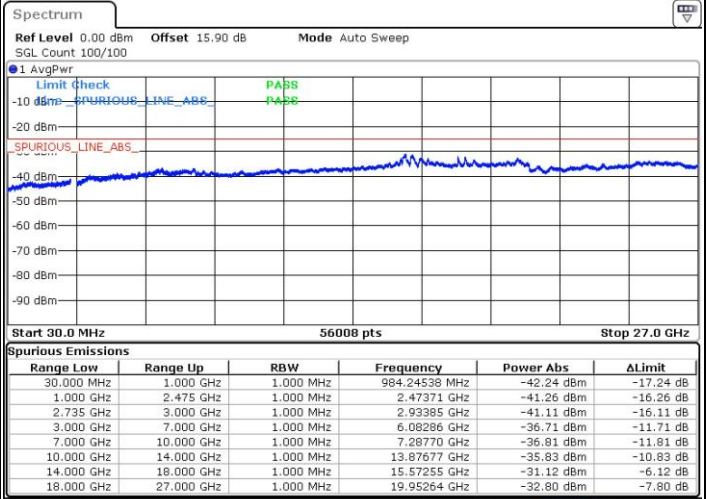

LTE Band 41 / 10MHz+15MHz

64QAM

Highest Channel / 1RB0 and 1RB74

Highest Channel / 1RB49 and 1RB0

Date: 13.NOV.2018 00:51:39

Date: 13.NOV.2018 00:50:24

Highest Channel / FullIRB

N/A

Date: 13.NOV.2018 00:57:54

LTE Band 41 / 10MHz+20MHz

64QAM

Lowest Channel / 1RB0 and 1RB99

Lowest Channel / 1RB49 and 1RB0

Date: 13.NOV.2018 01:30:27

Date: 13.NOV.2018 01:24:12

Lowest Channel / FullIRB

N/A

Date: 13.NOV.2018 01:31:42

LTE Band 41 / 10MHz+20MHz

64QAM

Middle Channel / 1RB0 and 1RB99

Middle Channel / 1RB49 and 1RB0

Date: 13.NOV.2018 01:39:12

Date: 13.NOV.2018 01:45:26

Middle Channel / FullIRB

N/A

Date: 13.NOV.2018 01:37:57

LTE Band 41 / 10MHz+20MHz

64QAM

Highest Channel / 1RB0 and 1RB99

Highest Channel / 1RB49 and 1RB0

Date: 13.NOV.2018 01:50:26