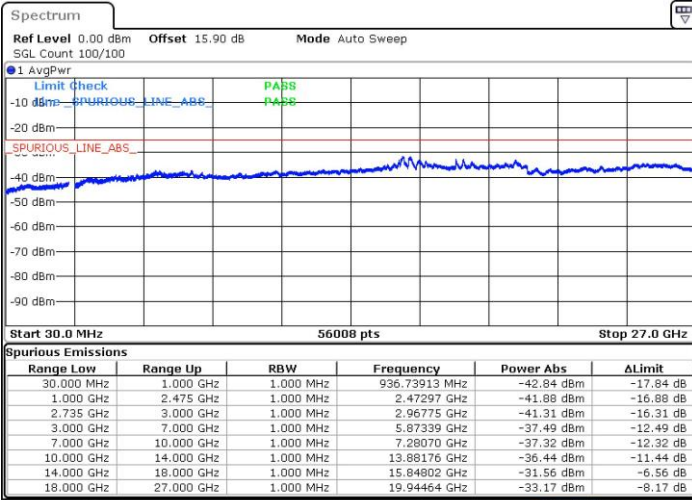

N/A

Date: 19.NOV.2018 18:05:35

LTE Band 41 / 20MHz+20MHz

16QAM

Highest Channel / 1RB0 and 1RB99

Highest Channel / 1RB99 and 1RB0

Date: 19.NOV.2018 18:21:18

Date: 19.NOV.2018 18:19:00

Highest Channel / FullIRB

N/A

Date: 19.NOV.2018 18:23:48

LTE Band 41 / 5MHz+20MHz

64QAM

Lowest Channel / 1RB0 and 1RB99

Lowest Channel / 1RB24 and 1RB0

Date: 8.NOV.2018 18:52:22

Date: 8.NOV.2018 18:47:16

Lowest Channel / FullIRB

N/A

Date: 8.NOV.2018 18:53:23

LTE Band 41 / 5MHz+20MHz

64QAM

Middle Channel / 1RB0 and 1RB9

Middle Channel / 1RB24 and 1RB0