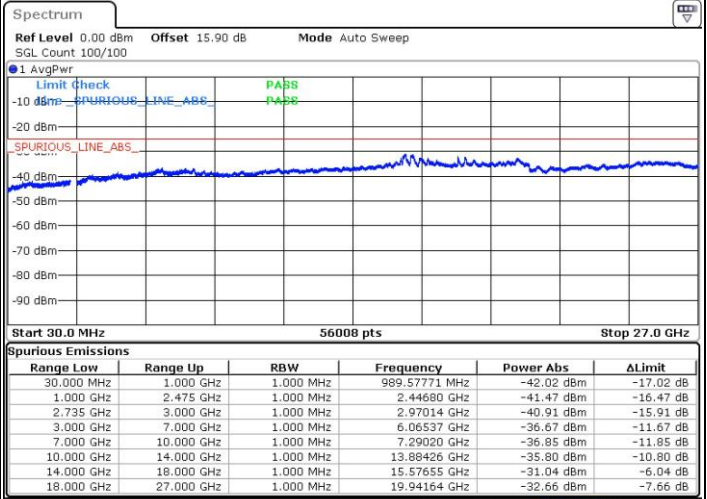

Date: 13.NOV.2018 02:45:25

LTE Band 41 / 15MHz+15MHz

64QAM

Highest Channel / 1RB0 and 1RB74

Highest Channel / 1RB74 and 1RB0

Date: 13.NOV.2018 02:57:55

Date: 13.NOV.2018 02:56:40

Highest Channel / FullIRB

N/A

Date: 13.NOV.2018 03:04:09

LTE Band 41 / 15MHz+20MHz

64QAM

Lowest Channel / 1RB0 and 1RB99

Lowest Channel / 1RB74 and 1RB0

Date: 13.NOV.2018 03:11:39

Date: 13.NOV.2018 03:05:24