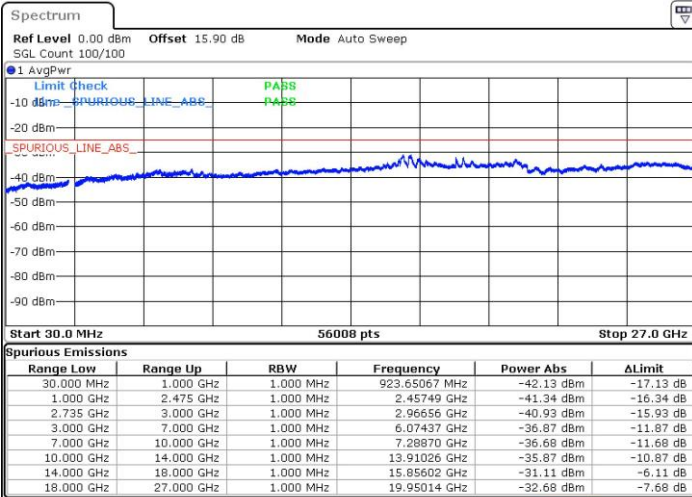

Lowest Channel / 1RB0 and 1RB74

Lowest Channel / 1RB49 and 1RB0

Date: 13.NOV.2018 00:31:40

Date: 13.NOV.2018 00:25:26

Lowest Channel / FullIRB

N/A

Date: 13.NOV.2018 00:32:55

LTE Band 41 / 10MHz+15MHz

64QAM

MiddleChannel / 1RB0 and 1RB74

Middle Channel / 1RB49 and 1RB0

Date: 13.NOV.2018 00:40:25

Date: 13.NOV.2018 00:46:39

Middle Channel / FullIRB

N/A

Date: 13.NOV.2018 00:39:10

LTE Band 41 / 10MHz+15MHz

64QAM

Highest Channel / 1RB0 and 1RB74

Highest Channel / 1RB49 and 1RB0

Date: 13.NOV.2018 00:51:39

Date: 13.NOV.2018 00:50:24

Highest Channel / FullIRB

N/A

Date: 13.NOV.2018 00:57:54

LTE Band 41 / 10MHz+20MHz

64QAM

Lowest Channel / 1RB0 and 1RB99

Lowest Channel / 1RB49 and 1RB0

Date: 13.NOV.2018 01:30:27

Date: 13.NOV.2018 01:24:12

Lowest Channel / FullIRB