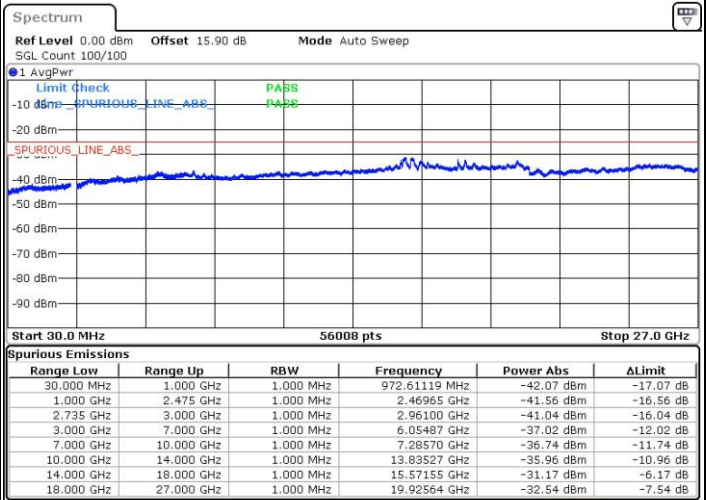

Date: 19.NOV.2018 15:27:38

Date: 19.NOV.2018 15:23:54

Lowest Channel / FullIRB

N/A

Date: 19.NOV.2018 15:28:22

LTE Band 41 / 15MHz+10MHz

64QAM

Middle Channel / 1RB0 and 1RB49

Middle Channel / 1RB74 and 1RB0

Date: 19.NOV.2018 15:32:48

Date: 19.NOV.2018 15:36:29

Middle Channel / FullRB

N/A

Date: 19.NOV.2018 15:32:04

LTE Band 41 / 15MHz+10MHz

64QAM

Highest Channel / 1RB0 and 1RB49

Highest Channel / 1RB74 and 1RB0

Date: 19.NOV.2018 15:39:26

Date: 19.NOV.2018 15:38:42

Highest Channel / FullIRB

N/A

Date: 19.NOV.2018 15:43:08

LTE Band 41 / 15MHz+15MHz