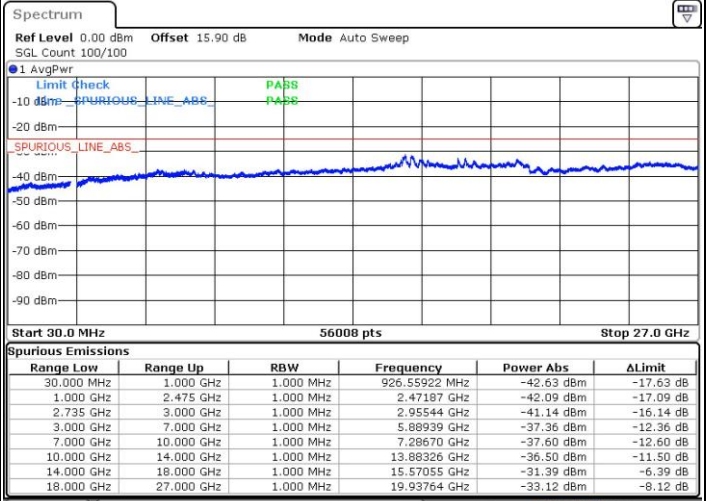

Highest Channel / FullIRB

N/A

Date: 19.NOV.2018 18:23:48

LTE Band 41 / 5MHz+20MHz

64QAM

Lowest Channel / 1RB0 and 1RB99

Lowest Channel / 1RB24 and 1RB0

Date: 8.NOV.2018 18:52:22

Date: 8.NOV.2018 18:47:16

Lowest Channel / FullIRB

N/A

Date: 8.NOV.2018 18:53:23

LTE Band 41 / 5MHz+20MHz

64QAM

Middle Channel / 1RB0 and 1RB9

Middle Channel / 1RB24 and 1RB0

Date: 8.NOV.2018 19:07:16

Date: 8.NOV.2018 19:12:22

Middle Channel / FullRB

N/A

Date: 8.NOV.2018 19:06:15

LTE Band 41 / 5MHz+20MHz

64QAM

Highest Channel / 1RB0 and 1RB99

Highest Channel / 1RB24 and 1RB0

Date: 8.NOV.2018 19:17:21

Date: 8.NOV.2018 19:16:20

Highest Channel / FullIRB

N/A

Date: 8.NOV.2018 19:22:28

LTE Band 41 / 10MHz+15MHz

64QAM