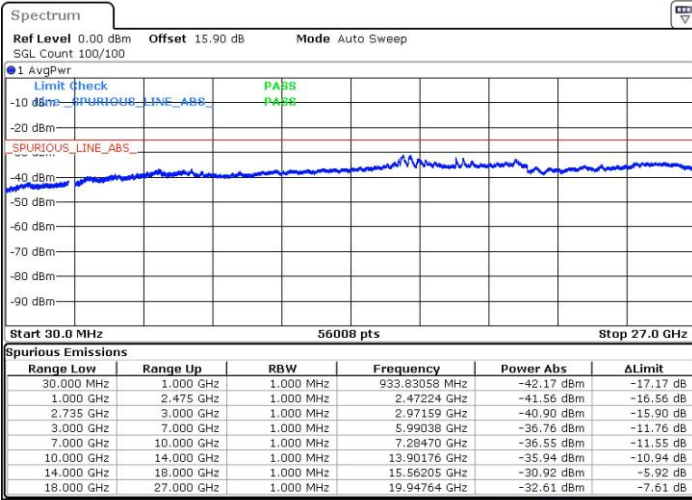

LTE Band 41 / 10MHz+15MHz

64QAM

Highest Channel / 1RB0 and 1RB74

Highest Channel / 1RB49 and 1RB0

Date: 13.NOV.2018 00:51:39

Date: 13.NOV.2018 00:50:24

Highest Channel / FullIRB

N/A

Date: 13.NOV.2018 00:57:54

LTE Band 41 / 10MHz+20MHz

64QAM

Lowest Channel / 1RB0 and 1RB99

Lowest Channel / 1RB49 and 1RB0

Date: 13.NOV.2018 01:30:27

Date: 13.NOV.2018 01:24:12

Lowest Channel / FullIRB