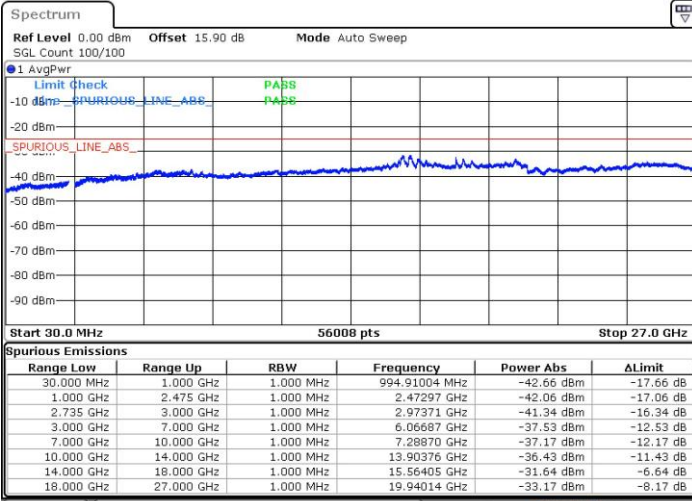

N/A

Date: 19.NOV.2018 18:05:35

LTE Band 41 / 20MHz+20MHz

16QAM

Highest Channel / 1RB0 and 1RB99

Highest Channel / 1RB99 and 1RB0

Date: 19.NOV.2018 18:21:18

Date: 19.NOV.2018 18:19:00

Highest Channel / FullIRB

N/A

Date: 19.NOV.2018 18:23:48

LTE Band 41 / 5MHz+20MHz

64QAM

Lowest Channel / 1RB0 and 1RB99

Lowest Channel / 1RB24 and 1RB0

Date: 8.NOV.2018 18:52:22

Date: 8.NOV.2018 18:47:16

Lowest Channel / FullIRB

N/A

Date: 8.NOV.2018 18:53:23

LTE Band 41 / 5MHz+20MHz

64QAM

Middle Channel / 1RB0 and 1RB9

Middle Channel / 1RB24 and 1RB0