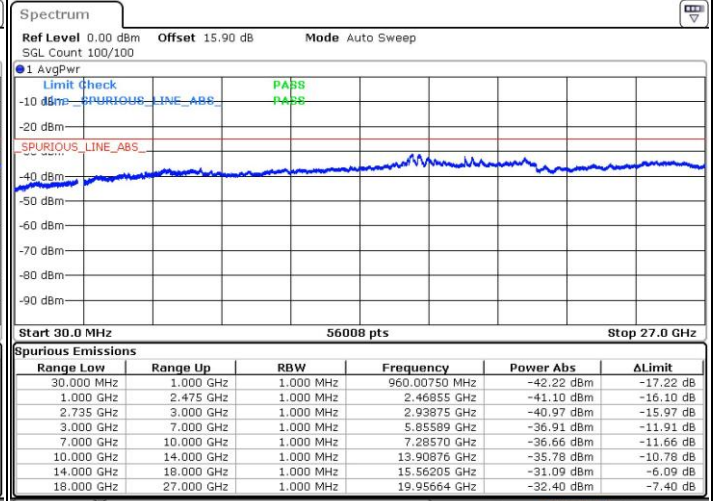

Middle Channel / 1RB74 and 1RB0

Date: 19.NOV.2018 15:32:48

Date: 19.NOV.2018 15:36:29

Middle Channel / FullRB

N/A

Date: 19.NOV.2018 15:32:04

LTE Band 41 / 15MHz+10MHz

64QAM

Highest Channel / 1RB0 and 1RB49

Highest Channel / 1RB74 and 1RB0

Date: 19.NOV.2018 15:39:26

Date: 19.NOV.2018 15:38:42

Highest Channel / FullIRB

N/A

Date: 19.NOV.2018 15:43:08

LTE Band 41 / 15MHz+15MHz

64QAM

Lowest Channel / 1RB0 and 1RB74

Lowest Channel / 1RB74 and 1RB0

Date: 13.NOV.2018 02:37:56

Date: 13.NOV.2018 02:31:41

Lowest Channel / FullIRB

N/A

Date: 13.NOV.2018 02:39:11