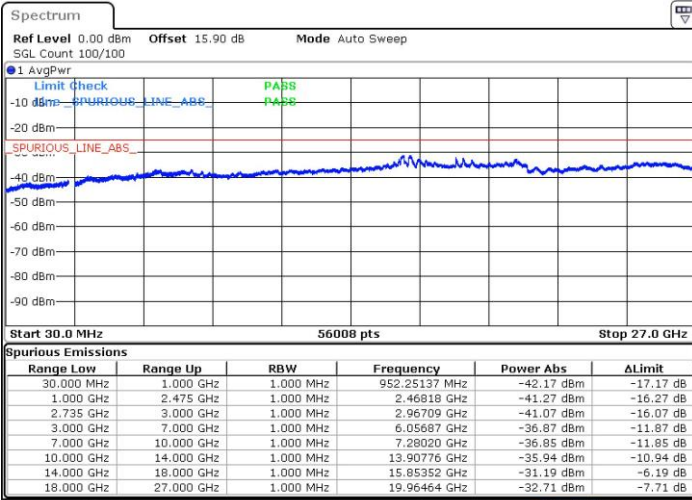

Highest Channel / 1RB0 and 1RB49

Highest Channel / 1RB74 and 1RB0

Date: 19.NOV.2018 15:39:26

Date: 19.NOV.2018 15:38:42

Highest Channel / FullIRB

N/A

Date: 19.NOV.2018 15:43:08

LTE Band 41 / 15MHz+15MHz

64QAM

Lowest Channel / 1RB0 and 1RB74

Lowest Channel / 1RB74 and 1RB0

Date: 13.NOV.2018 02:37:56

Date: 13.NOV.2018 02:31:41

Lowest Channel / FullIRB

N/A

Date: 13.NOV.2018 02:39:11

LTE Band 41 / 15MHz+15MHz

64QAM

Middle Channel / 1RB0 and 1RB74

Middle Channel / 1RB74 and 1RB0

Date: 13.NOV.2018 02:46:40

Date: 13.NOV.2018 02:52:55

Middle Channel / FullIRB

N/A

Date: 13.NOV.2018 02:45:25

LTE Band 41 / 15MHz+15MHz

64QAM

Highest Channel / 1RB0 and 1RB74

Highest Channel / 1RB74 and 1RB0

Date: 13.NOV.2018 02:57:55

Date: 13.NOV.2018 02:56:40

Highest Channel / FullIRB