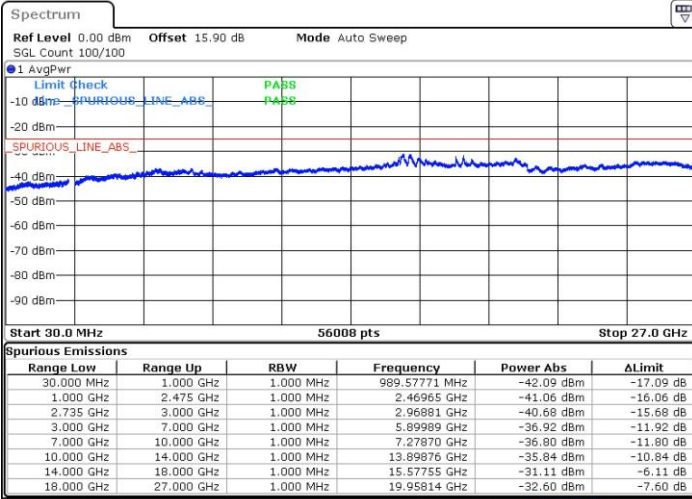

LTE Band 41 / 10MHz+15MHz

64QAM

Highest Channel / 1RB0 and 1RB74

Highest Channel / 1RB49 and 1RB0

Date: 13.NOV.2018 00:51:39

Date: 13.NOV.2018 00:50:24

Highest Channel / FullIRB

N/A

Date: 13.NOV.2018 00:57:54

LTE Band 41 / 10MHz+20MHz

64QAM

Lowest Channel / 1RB0 and 1RB99

Lowest Channel / 1RB49 and 1RB0

Date: 13.NOV.2018 01:30:27

Date: 13.NOV.2018 01:24:12

Lowest Channel / FullIRB

N/A

Date: 13.NOV.2018 01:31:42

LTE Band 41 / 10MHz+20MHz

64QAM

Middle Channel / 1RB0 and 1RB99

Middle Channel / 1RB49 and 1RB0

Date: 13.NOV.2018 01:39:12

Date: 13.NOV.2018 01:45:26

Middle Channel / FullIRB

N/A

Date: 13.NOV.2018 01:37:57

LTE Band 41 / 10MHz+20MHz

64QAM

Highest Channel / 1RB0 and 1RB99

Highest Channel / 1RB49 and 1RB0

Date: 13.NOV.2018 01:50:26