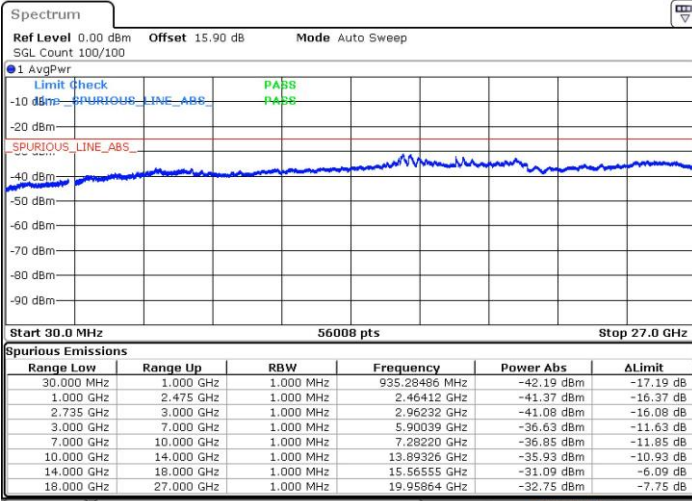

Date: 13.NOV.2018 02:45:25

LTE Band 41 / 15MHz+15MHz

64QAM

Highest Channel / 1RB0 and 1RB74

Highest Channel / 1RB74 and 1RB0

Date: 13.NOV.2018 02:57:55

Date: 13.NOV.2018 02:56:40

Highest Channel / FullIRB

N/A

Date: 13.NOV.2018 03:04:09

LTE Band 41 / 15MHz+20MHz

64QAM

Lowest Channel / 1RB0 and 1RB99

Lowest Channel / 1RB74 and 1RB0

Date: 13.NOV.2018 03:11:39

Date: 13.NOV.2018 03:05:24

Lowest Channel / FullIRB

N/A

Date: 13.NOV.2018 03:12:54

LTE Band 41 / 15MHz+20MHz

64QAM

Middle Channel / 1RB0 and 1RB9

Middle Channel / 1RB74 and 1RB0

Date: 13.NOV.2018 03:20:24