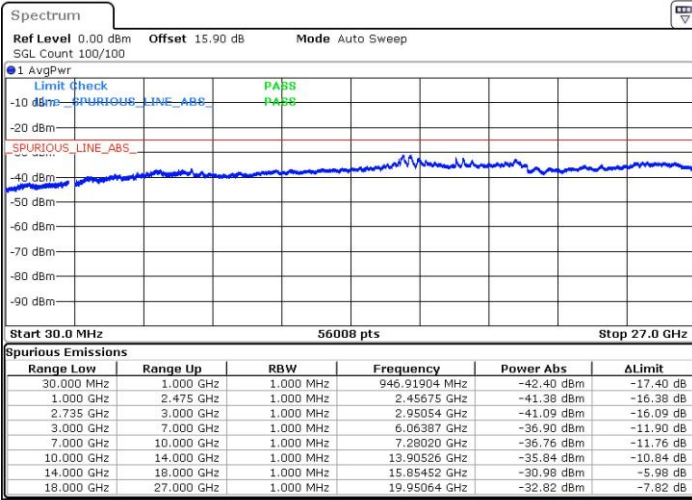

Date: 13.NOV.2018 02:45:25

LTE Band 41 / 15MHz+15MHz

64QAM

Highest Channel / 1RB0 and 1RB74

Highest Channel / 1RB74 and 1RB0

Date: 13.NOV.2018 02:57:55

Date: 13.NOV.2018 02:56:40

Highest Channel / FullIRB

N/A

Date: 13.NOV.2018 03:04:09

LTE Band 41 / 15MHz+20MHz

64QAM

Lowest Channel / 1RB0 and 1RB99

Lowest Channel / 1RB74 and 1RB0

Date: 13.NOV.2018 03:11:39

Date: 13.NOV.2018 03:05:24

Lowest Channel / FullIRB

N/A

Date: 13.NOV.2018 03:12:54

LTE Band 41 / 15MHz+20MHz

64QAM

Middle Channel / 1RB0 and 1RB9

Middle Channel / 1RB74 and 1RB0

Date: 13.NOV.2018 03:20:24