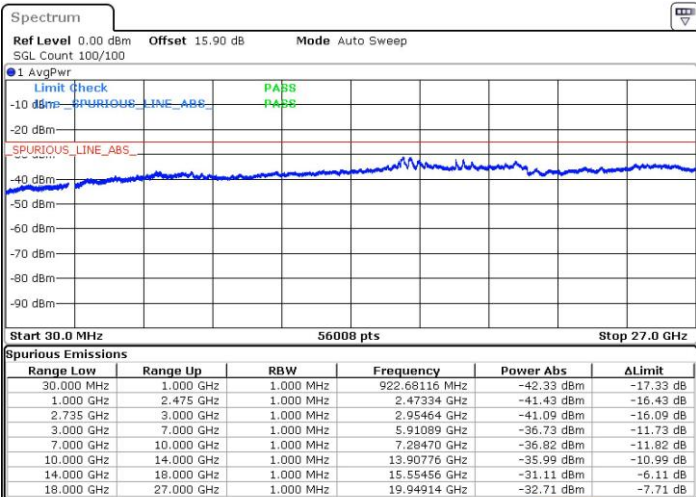

Highest Channel / 1RB0 and 1RB49

Highest Channel / 1RB74 and 1RB0

Date: 19.NOV.2018 15:39:26

Date: 19.NOV.2018 15:38:42

Highest Channel / FullIRB

N/A

Date: 19.NOV.2018 15:43:08

LTE Band 41 / 15MHz+15MHz

64QAM

Lowest Channel / 1RB0 and 1RB74

Lowest Channel / 1RB74 and 1RB0

Date: 13.NOV.2018 02:37:56

Date: 13.NOV.2018 02:31:41

Lowest Channel / FullIRB

N/A

Date: 13.NOV.2018 02:39:11

LTE Band 41 / 15MHz+15MHz

64QAM

Middle Channel / 1RB0 and 1RB74

Middle Channel / 1RB74 and 1RB0

Date: 13.NOV.2018 02:46:40

Date: 13.NOV.2018 02:52:55

Middle Channel / FullIRB

N/A

Date: 13.NOV.2018 02:45:25

LTE Band 41 / 15MHz+15MHz

64QAM

Highest Channel / 1RB0 and 1RB74

Highest Channel / 1RB74 and 1RB0

Date: 13.NOV.2018 02:57:55

Date: 13.NOV.2018 02:56:40

Highest Channel / FullIRB