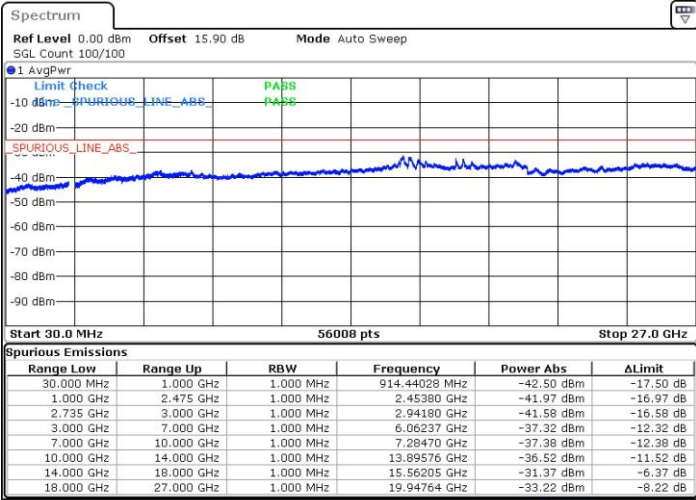

Highest Channel / FullIRB

N/A

Date: 19.NOV.2018 18:23:48

LTE Band 41 / 5MHz+20MHz

64QAM

Lowest Channel / 1RB0 and 1RB99

Lowest Channel / 1RB24 and 1RB0

Date: 8.NOV.2018 18:52:22

Date: 8.NOV.2018 18:47:16

Lowest Channel / FullIRB

N/A

Date: 8.NOV.2018 18:53:23

LTE Band 41 / 5MHz+20MHz

64QAM

Middle Channel / 1RB0 and 1RB9

Middle Channel / 1RB24 and 1RB0

Date: 8.NOV.2018 19:07:16

Date: 8.NOV.2018 19:12:22

Middle Channel / FullRB

N/A

Date: 8.NOV.2018 19:06:15

LTE Band 41 / 5MHz+20MHz

64QAM

Highest Channel / 1RB0 and 1RB99

Highest Channel / 1RB24 and 1RB0

Date: 8.NOV.2018 19:17:21

Date: 8.NOV.2018 19:16:20

Highest Channel / FullIRB

N/A

Date: 8.NOV.2018 19:22:28

LTE Band 41 / 10MHz+15MHz

64QAM