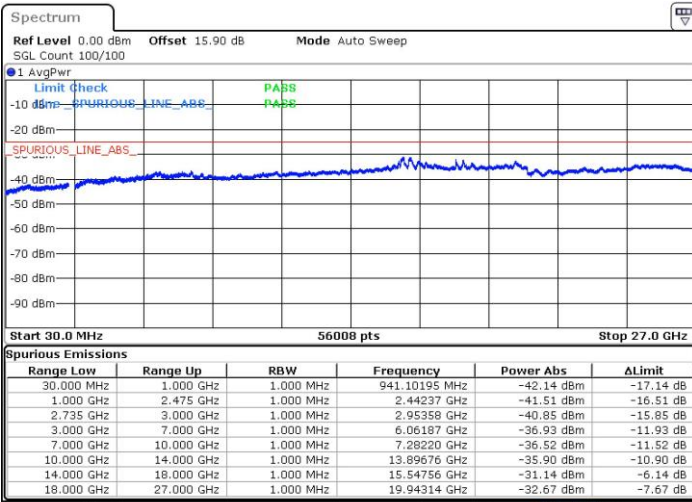

Highest Channel / 1RB24 and 1RB0

Date: 8.NOV.2018 19:17:21

Date: 8.NOV.2018 19:16:20

Highest Channel / FullIRB

N/A

Date: 8.NOV.2018 19:22:28

LTE Band 41 / 10MHz+15MHz

64QAM

Lowest Channel / 1RB0 and 1RB74

Lowest Channel / 1RB49 and 1RB0

Date: 13.NOV.2018 00:31:40

Date: 13.NOV.2018 00:25:26

Lowest Channel / FullIRB

N/A

Date: 13.NOV.2018 00:32:55

LTE Band 41 / 10MHz+15MHz

LTE Band 41 / 10MHz+15MHz

64QAM

Highest Channel / 1RB0 and 1RB74

Highest Channel / 1RB49 and 1RB0

Date: 13.NOV.2018 00:51:39

Date: 13.NOV.2018 00:50:24

Highest Channel / FullIRB

N/A