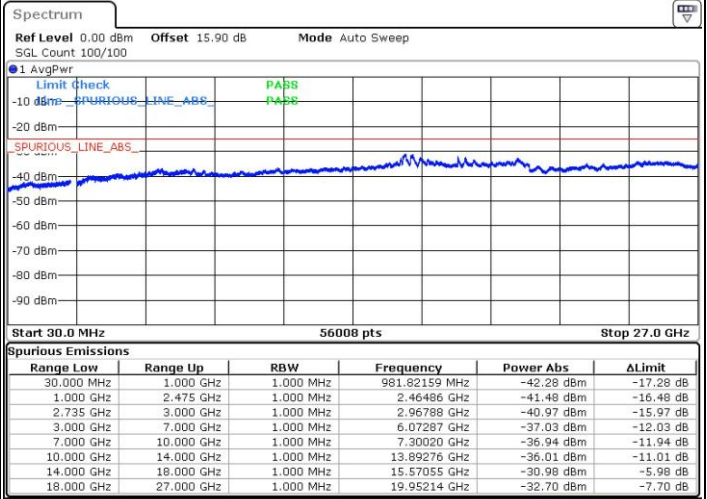

LTE Band 41 / 10MHz+15MHz

64QAM

MiddleChannel / 1RB0 and 1RB74

Middle Channel / 1RB49 and 1RB0

Date: 13.NOV.2018 00:40:25

Date: 13.NOV.2018 00:46:39