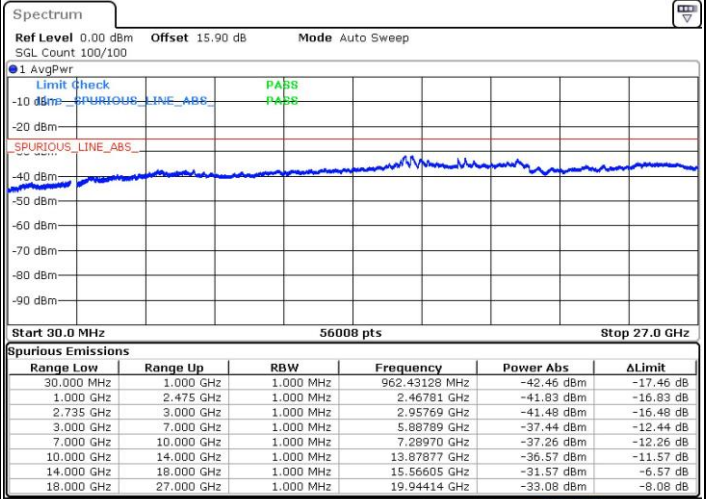

Date: 8.NOV.2018 18:47:16

Lowest Channel / FullIRB

N/A

Date: 8.NOV.2018 18:53:23

LTE Band 41 / 5MHz+20MHz

64QAM

Middle Channel / 1RB0 and 1RB9

Middle Channel / 1RB24 and 1RB0

Date: 8.NOV.2018 19:07:16

Date: 8.NOV.2018 19:12:22

Middle Channel / FullRB

N/A

Date: 8.NOV.2018 19:06:15

LTE Band 41 / 5MHz+20MHz

64QAM

Highest Channel / 1RB0 and 1RB99

Highest Channel / 1RB24 and 1RB0

Date: 8.NOV.2018 19:17:21

Date: 8.NOV.2018 19:16:20

Highest Channel / FullIRB

N/A

Date: 8.NOV.2018 19:22:28

LTE Band 41 / 10MHz+15MHz

64QAM

Lowest Channel / 1RB0 and 1RB74

Lowest Channel / 1RB49 and 1RB0

Date: 13.NOV.2018 00:31:40

Date: 13.NOV.2018 00:25:26

Lowest Channel / FullIRB

N/A

Date: 13.NOV.2018 00:32:55

LTE Band 41 / 10MHz+15MHz