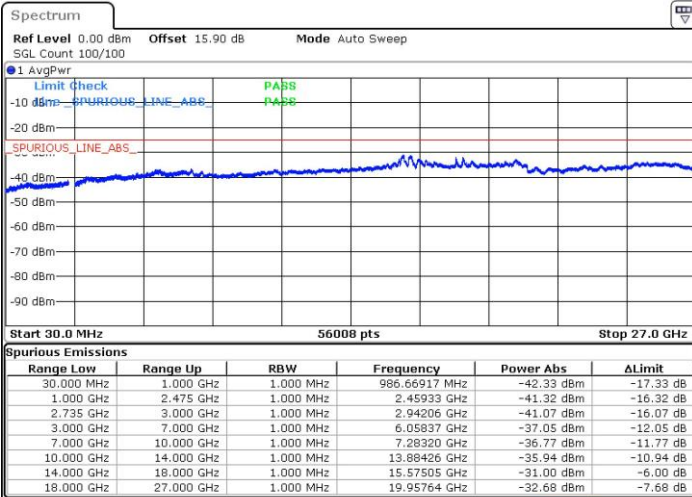

LTE Band 41 / 10MHz+15MHz

64QAM

Highest Channel / 1RB0 and 1RB74

Highest Channel / 1RB49 and 1RB0

Date: 13.NOV.2018 00:51:39

Date: 13.NOV.2018 00:50:24

Highest Channel / FullIRB

N/A

Date: 13.NOV.2018 00:57:54

LTE Band 41 / 10MHz+20MHz

64QAM

Lowest Channel / 1RB0 and 1RB99

Lowest Channel / 1RB49 and 1RB0

Date: 13.NOV.2018 01:30:27

Date: 13.NOV.2018 01:24:12

Lowest Channel / FullIRB

N/A

Date: 13.NOV.2018 01:31:42

LTE Band 41 / 10MHz+20MHz

64QAM

Middle Channel / 1RB0 and 1RB99

Middle Channel / 1RB49 and 1RB0

Date: 13.NOV.2018 01:39:12

Date: 13.NOV.2018 01:45:26

Middle Channel / FullIRB

N/A

Date: 13.NOV.2018 01:37:57

LTE Band 41 / 10MHz+20MHz

64QAM

Highest Channel / 1RB0 and 1RB99

Highest Channel / 1RB49 and 1RB0

Date: 13.NOV.2018 01:50:26