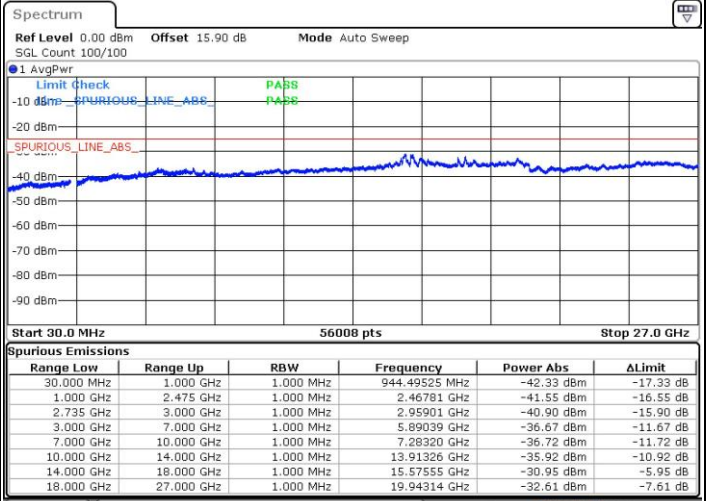

LTE Band 41 / 20MHz+20MHz

16QAM

Lowest Channel / 1RB0 and 1RB99

Lowest Channel / 1RB99 and 1RB0

Date: 19.NOV.2018 17:56:54

Date: 19.NOV.2018 17:53:36

Lowest Channel / FullIRB

N/A

Date: 19.NOV.2018 18:03:21

LTE Band 41 / 20MHz+20MHz

16QAM

MiddleChannel / 1RB0 and 1RB99

Middle Channel / 1RB99 and 1RB0

Date: 19.NOV.2018 18:14:21

Date: 19.NOV.2018 18:16:35

Middle Channel / FullIRB

N/A

Date: 19.NOV.2018 18:05:35

LTE Band 41 / 20MHz+20MHz

16QAM

Highest Channel / 1RB0 and 1RB99

Highest Channel / 1RB99 and 1RB0

Date: 19.NOV.2018 18:21:18

Date: 19.NOV.2018 18:19:00

Highest Channel / FullIRB

N/A

Date: 19.NOV.2018 18:23:48

LTE Band 41 / 5MHz+20MHz

64QAM

Lowest Channel / 1RB0 and 1RB99

Lowest Channel / 1RB24 and 1RB0

Date: 8.NOV.2018 18:52:22