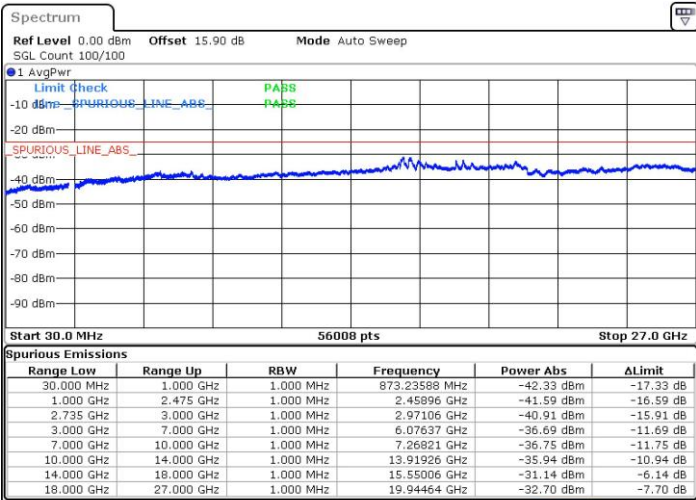

Date: 19.NOV.2018 15:27:38

Date: 19.NOV.2018 15:23:54

Lowest Channel / FullIRB

N/A

Date: 19.NOV.2018 15:28:22

LTE Band 41 / 15MHz+10MHz

64QAM

Middle Channel / 1RB0 and 1RB49

Middle Channel / 1RB74 and 1RB0

Date: 19.NOV.2018 15:32:48

Date: 19.NOV.2018 15:36:29

Middle Channel / FullRB

N/A

Date: 19.NOV.2018 15:32:04

LTE Band 41 / 15MHz+10MHz

64QAM

Highest Channel / 1RB0 and 1RB49

Highest Channel / 1RB74 and 1RB0

Date: 19.NOV.2018 15:39:26

Date: 19.NOV.2018 15:38:42

Highest Channel / FullIRB

N/A

Date: 19.NOV.2018 15:43:08

LTE Band 41 / 15MHz+15MHz