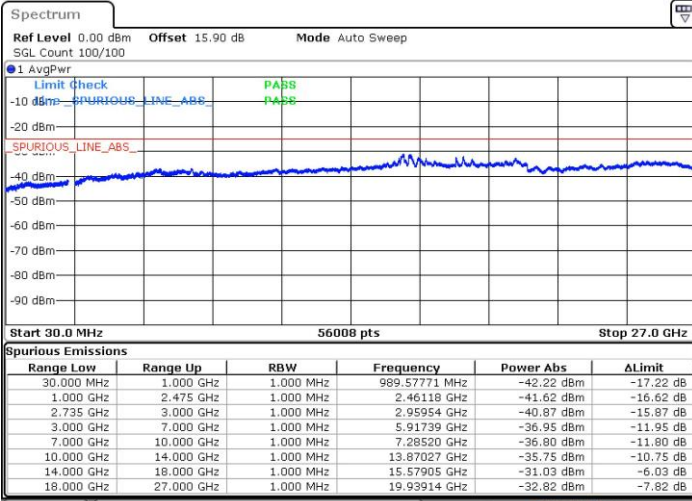

Date: 13.NOV.2018 01:49:11

Highest Channel / FullIRB

N/A

Date: 13.NOV.2018 01:56:41

LTE Band 41 / 15MHz+10MHz

64QAM

Lowest Channel / 1RB0 and 1RB49

Lowest Channel / 1RB74 and 1RB0

Date: 19.NOV.2018 15:27:38

Date: 19.NOV.2018 15:23:54

Lowest Channel / FullIRB

N/A

Date: 19.NOV.2018 15:28:22

LTE Band 41 / 15MHz+10MHz

64QAM

Middle Channel / 1RB0 and 1RB49

Middle Channel / 1RB74 and 1RB0

Date: 19.NOV.2018 15:32:48

Date: 19.NOV.2018 15:36:29

Middle Channel / FullRB

N/A

Date: 19.NOV.2018 15:32:04

LTE Band 41 / 15MHz+10MHz

64QAM

Highest Channel / 1RB0 and 1RB49

Highest Channel / 1RB74 and 1RB0

Date: 19.NOV.2018 15:39:26

Date: 19.NOV.2018 15:38:42

Highest Channel / FullIRB

N/A

Date: 19.NOV.2018 15:43:08

LTE Band 41 / 15MHz+15MHz