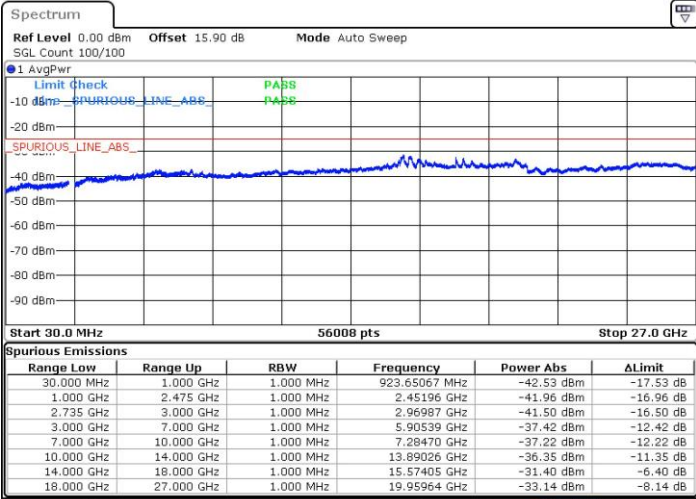

Date: 8.NOV.2018 18:47:16

Lowest Channel / FullIRB

N/A

Date: 8.NOV.2018 18:53:23

LTE Band 41 / 5MHz+20MHz

64QAM

Middle Channel / 1RB0 and 1RB9

Middle Channel / 1RB24 and 1RB0

Date: 8.NOV.2018 19:07:16

Date: 8.NOV.2018 19:12:22

Middle Channel / FullRB

N/A

Date: 8.NOV.2018 19:06:15

LTE Band 41 / 5MHz+20MHz

64QAM

Highest Channel / 1RB0 and 1RB99

Highest Channel / 1RB24 and 1RB0

Date: 8.NOV.2018 19:17:21

Date: 8.NOV.2018 19:16:20

Highest Channel / FullIRB

N/A

Date: 8.NOV.2018 19:22:28

LTE Band 41 / 10MHz+15MHz

64QAM

Lowest Channel / 1RB0 and 1RB74

Lowest Channel / 1RB49 and 1RB0

Date: 13.NOV.2018 00:31:40

Date: 13.NOV.2018 00:25:26

Lowest Channel / FullIRB

N/A

Date: 13.NOV.2018 00:32:55

LTE Band 41 / 10MHz+15MHz