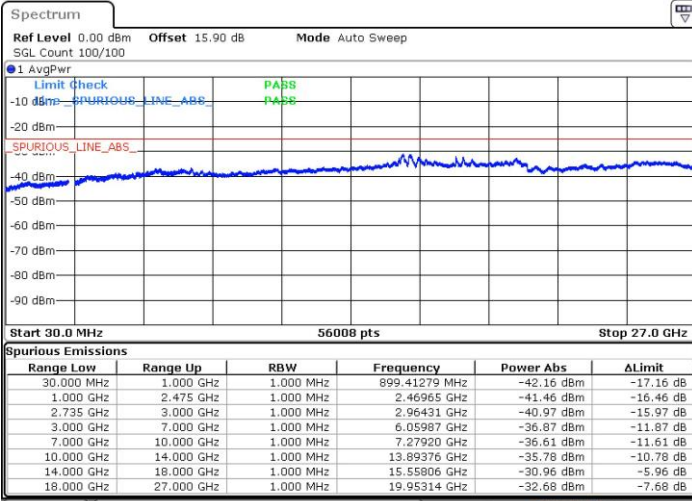

Date: 13.NOV.2018 02:45:25

LTE Band 41 / 15MHz+15MHz

64QAM

Highest Channel / 1RB0 and 1RB74

Highest Channel / 1RB74 and 1RB0

Date: 13.NOV.2018 02:57:55

Date: 13.NOV.2018 02:56:40

Highest Channel / FullIRB

N/A

Date: 13.NOV.2018 03:04:09

LTE Band 41 / 15MHz+20MHz

64QAM

Lowest Channel / 1RB0 and 1RB99

Lowest Channel / 1RB74 and 1RB0

Date: 13.NOV.2018 03:11:39

Date: 13.NOV.2018 03:05:24

Lowest Channel / FullIRB

N/A

Date: 13.NOV.2018 03:12:54

LTE Band 41 / 15MHz+20MHz

64QAM

Middle Channel / 1RB0 and 1RB9

Middle Channel / 1RB74 and 1RB0

Date: 13.NOV.2018 03:20:24