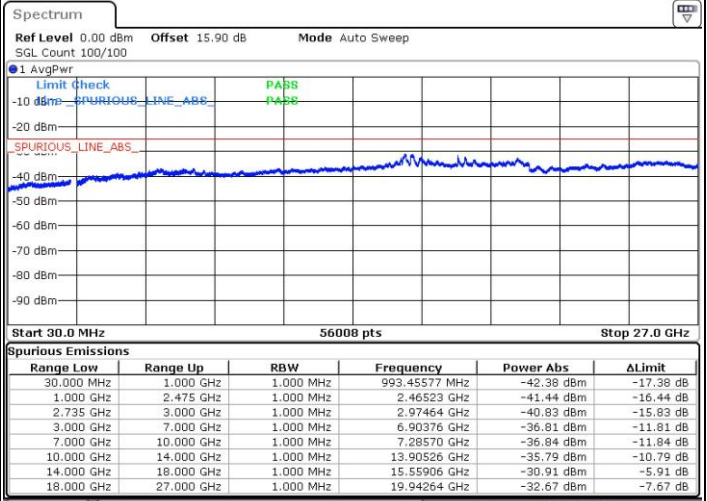

Date: 13.NOV.2018 02:45:25

LTE Band 41 / 15MHz+15MHz

64QAM

Highest Channel / 1RB0 and 1RB74

Highest Channel / 1RB74 and 1RB0

Date: 13.NOV.2018 02:57:55

Date: 13.NOV.2018 02:56:40

Highest Channel / FullIRB

N/A

Date: 13.NOV.2018 03:04:09

LTE Band 41 / 15MHz+20MHz

64QAM

Lowest Channel / 1RB0 and 1RB99

Lowest Channel / 1RB74 and 1RB0

Date: 13.NOV.2018 03:11:39

Date: 13.NOV.2018 03:05:24

Lowest Channel / FullIRB

N/A

Date: 13.NOV.2018 03:12:54

LTE Band 41 / 15MHz+20MHz

64QAM

Middle Channel / 1RB0 and 1RB9

Middle Channel / 1RB74 and 1RB0

Date: 13.NOV.2018 03:20:24