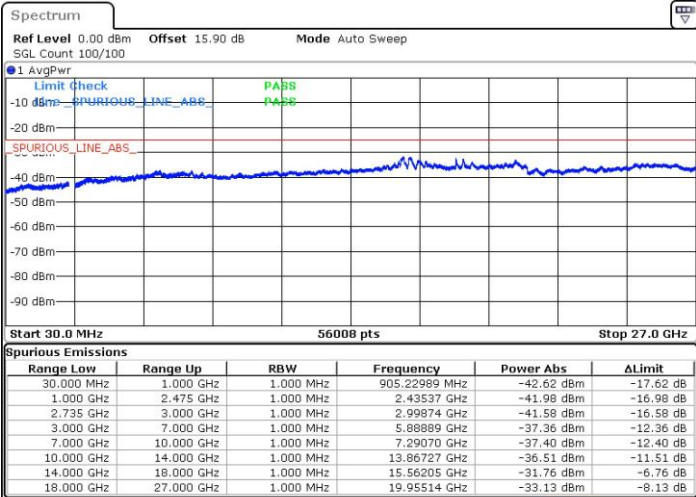

Date: 8.NOV.2018 19:07:16

Date: 8.NOV.2018 19:12:22

Middle Channel / FullRB

N/A

Date: 8.NOV.2018 19:06:15

LTE Band 41 / 5MHz+20MHz

64QAM

Highest Channel / 1RB0 and 1RB99

Highest Channel / 1RB24 and 1RB0

Date: 8.NOV.2018 19:17:21

Date: 8.NOV.2018 19:16:20

Highest Channel / FullIRB

N/A

Date: 8.NOV.2018 19:22:28

LTE Band 41 / 10MHz+15MHz

64QAM

Lowest Channel / 1RB0 and 1RB74

Lowest Channel / 1RB49 and 1RB0

Date: 13.NOV.2018 00:31:40

Date: 13.NOV.2018 00:25:26

Lowest Channel / FullIRB

N/A

Date: 13.NOV.2018 00:32:55

LTE Band 41 / 10MHz+15MHz