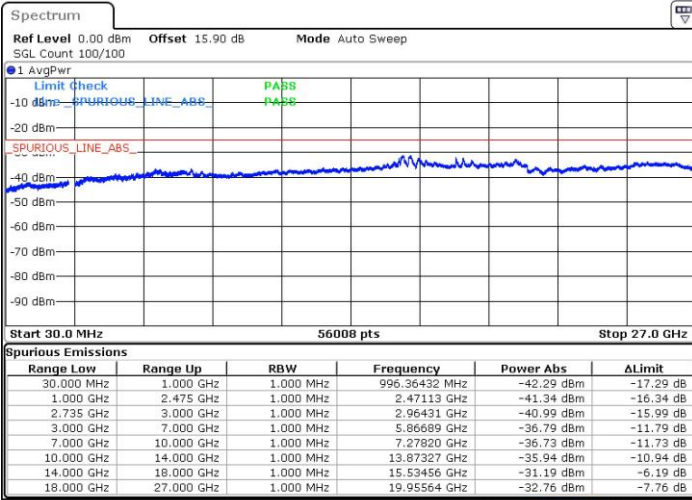

Middle Channel / FullIRB

N/A

Date: 13.NOV.2018 03:19:09