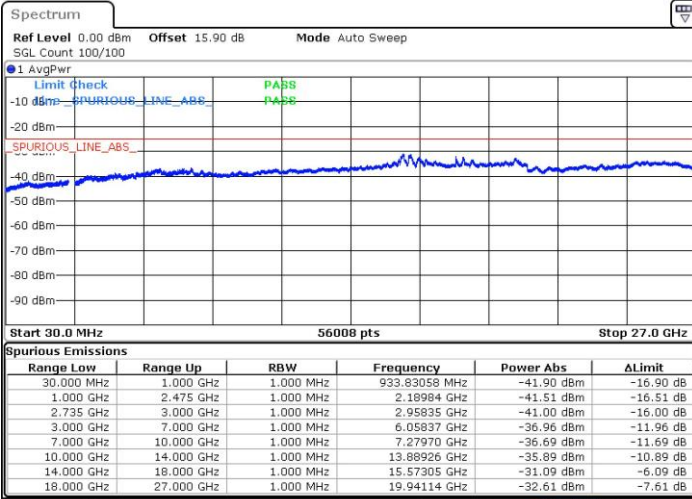

N/A

Date: 19.NOV.2018 18:05:35

LTE Band 41 / 20MHz+20MHz

16QAM

Highest Channel / 1RB0 and 1RB99

Highest Channel / 1RB99 and 1RB0

Date: 19.NOV.2018 18:21:18

Date: 19.NOV.2018 18:19:00

Highest Channel / FullIRB

N/A

Date: 19.NOV.2018 18:23:48

LTE Band 41 / 5MHz+20MHz

64QAM

Lowest Channel / 1RB0 and 1RB99

Lowest Channel / 1RB24 and 1RB0

Date: 8.NOV.2018 18:52:22