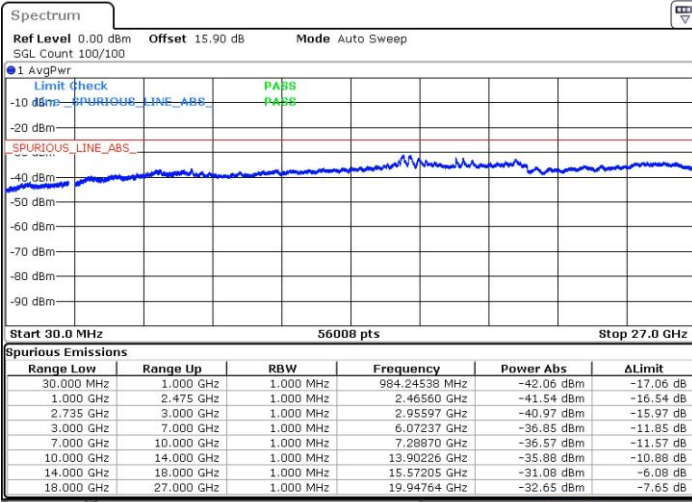

Date: 13.NOV.2018 00:57:54

LTE Band 41 / 10MHz+20MHz

64QAM

Lowest Channel / 1RB0 and 1RB99

Lowest Channel / 1RB49 and 1RB0

Date: 13.NOV.2018 01:30:27

Date: 13.NOV.2018 01:24:12

Lowest Channel / FullIRB

N/A

Date: 13.NOV.2018 01:31:42

LTE Band 41 / 10MHz+20MHz

64QAM

Middle Channel / 1RB0 and 1RB99

Middle Channel / 1RB49 and 1RB0

Date: 13.NOV.2018 01:39:12

Date: 13.NOV.2018 01:45:26

Middle Channel / FullIRB

N/A

Date: 13.NOV.2018 01:37:57

LTE Band 41 / 10MHz+20MHz

64QAM

Highest Channel / 1RB0 and 1RB99

Highest Channel / 1RB49 and 1RB0

Date: 13.NOV.2018 01:50:26

Date: 13.NOV.2018 01:49:11

Highest Channel / FullIRB

N/A

Date: 13.NOV.2018 01:56:41

LTE Band 41 / 15MHz+10MHz

64QAM

Lowest Channel / 1RB0 and 1RB49

Lowest Channel / 1RB74 and 1RB0