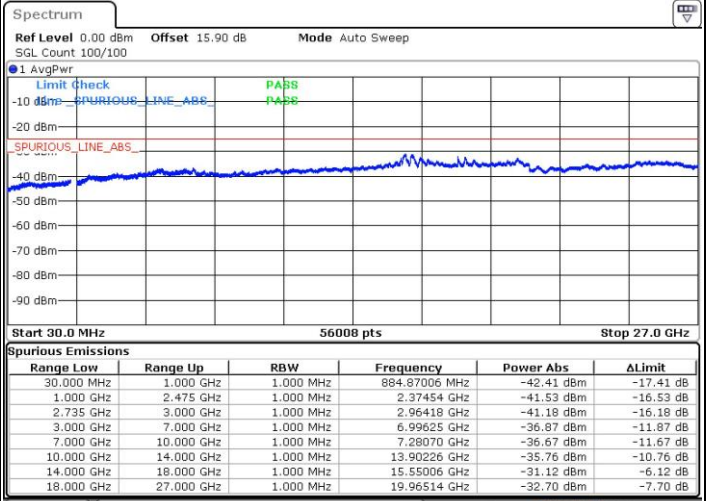

Middle Channel / FullIRB

N/A

Date: 13.NOV.2018 01:37:57

LTE Band 41 / 10MHz+20MHz

64QAM

Highest Channel / 1RB0 and 1RB99

Highest Channel / 1RB49 and 1RB0

Date: 13.NOV.2018 01:50:26

Date: 13.NOV.2018 01:49:11

Highest Channel / FullIRB

N/A

Date: 13.NOV.2018 01:56:41

LTE Band 41 / 15MHz+10MHz

64QAM

Lowest Channel / 1RB0 and 1RB49

Lowest Channel / 1RB74 and 1RB0

Date: 19.NOV.2018 15:27:38

Date: 19.NOV.2018 15:23:54

Lowest Channel / FullIRB

N/A

Date: 19.NOV.2018 15:28:22

LTE Band 41 / 15MHz+10MHz

64QAM

Middle Channel / 1RB0 and 1RB49