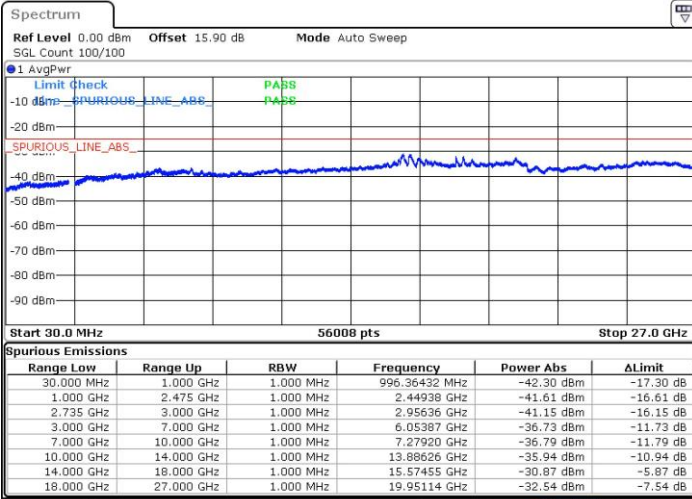

Lowest Channel / 1RB0 and 1RB74

Lowest Channel / 1RB49 and 1RB0

Date: 13.NOV.2018 00:31:40

Date: 13.NOV.2018 00:25:26

Lowest Channel / FullIRB

N/A

Date: 13.NOV.2018 00:32:55

LTE Band 41 / 10MHz+15MHz

64QAM

MiddleChannel / 1RB0 and 1RB74

Middle Channel / 1RB49 and 1RB0

Date: 13.NOV.2018 00:40:25

Date: 13.NOV.2018 00:46:39

Middle Channel / FullIRB

N/A

Date: 13.NOV.2018 00:39:10

LTE Band 41 / 10MHz+15MHz

64QAM

Highest Channel / 1RB0 and 1RB74

Highest Channel / 1RB49 and 1RB0

Date: 13.NOV.2018 00:51:39

Date: 13.NOV.2018 00:50:24

Highest Channel / FullIRB

N/A