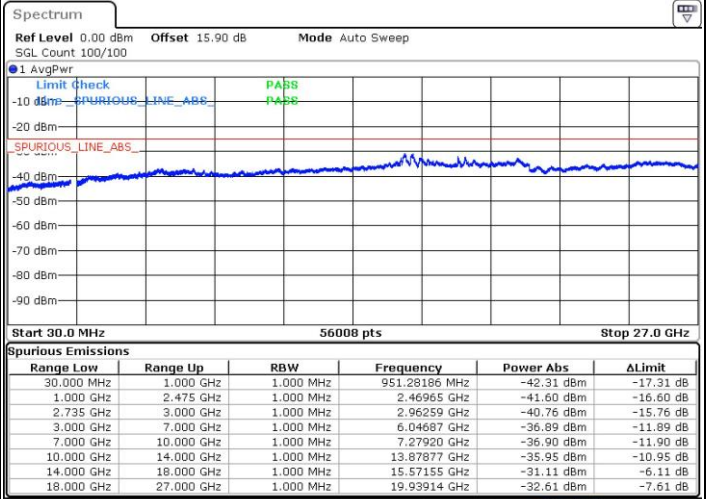

LTE Band 41 / 10MHz+15MHz

64QAM

Highest Channel / 1RB0 and 1RB74

Highest Channel / 1RB49 and 1RB0

Date: 13.NOV.2018 00:51:39

Date: 13.NOV.2018 00:50:24

Highest Channel / FullIRB

N/A

Date: 13.NOV.2018 00:57:54

LTE Band 41 / 10MHz+20MHz

64QAM

Lowest Channel / 1RB0 and 1RB99

Lowest Channel / 1RB49 and 1RB0

Date: 13.NOV.2018 01:30:27

Date: 13.NOV.2018 01:24:12

Lowest Channel / FullIRB