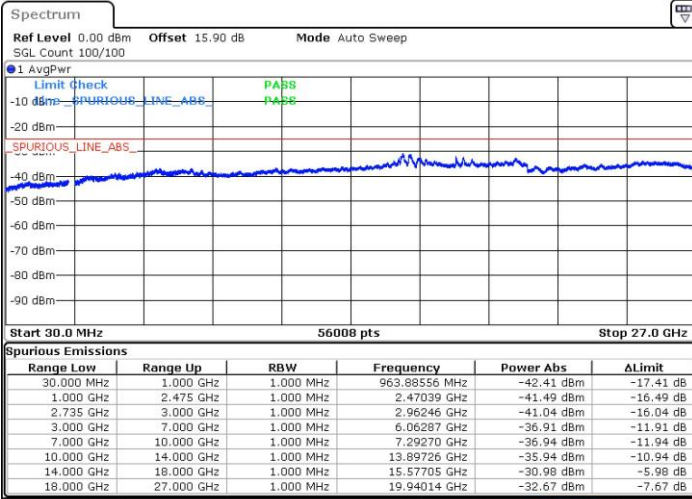

LTE Band 41 / 20MHz+20MHz

16QAM

Lowest Channel / 1RB0 and 1RB99

Lowest Channel / 1RB99 and 1RB0

Date: 19.NOV.2018 17:56:54

Date: 19.NOV.2018 17:53:36

Lowest Channel / FullIRB

N/A

Date: 19.NOV.2018 18:03:21

LTE Band 41 / 20MHz+20MHz

16QAM

MiddleChannel / 1RB0 and 1RB99

Middle Channel / 1RB99 and 1RB0

Date: 19.NOV.2018 18:14:21

Date: 19.NOV.2018 18:16:35

Middle Channel / FullIRB

N/A

Date: 19.NOV.2018 18:05:35

LTE Band 41 / 20MHz+20MHz

16QAM

Highest Channel / 1RB0 and 1RB99

Highest Channel / 1RB99 and 1RB0

Date: 19.NOV.2018 18:21:18

Date: 19.NOV.2018 18:19:00

Highest Channel / FullIRB

N/A

Date: 19.NOV.2018 18:23:48

LTE Band 41 / 5MHz+20MHz

64QAM

Lowest Channel / 1RB0 and 1RB99

Lowest Channel / 1RB24 and 1RB0

Date: 8.NOV.2018 18:52:22