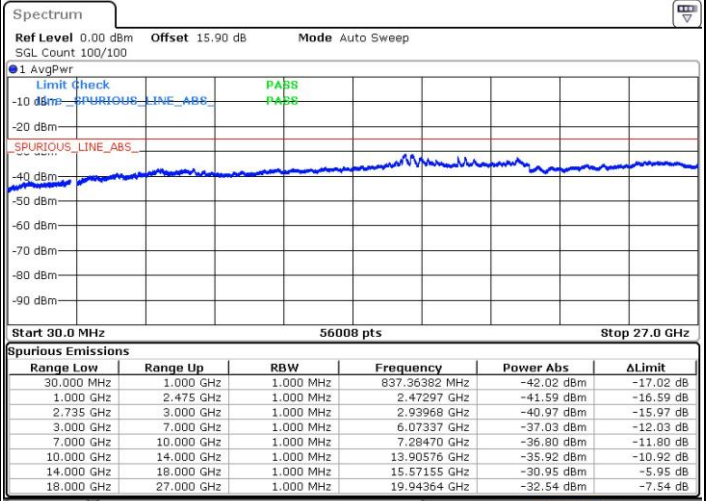

Date: 13.NOV.2018 00:57:54

LTE Band 41 / 10MHz+20MHz

64QAM

Lowest Channel / 1RB0 and 1RB99

Lowest Channel / 1RB49 and 1RB0

Date: 13.NOV.2018 01:30:27

Date: 13.NOV.2018 01:24:12

Lowest Channel / FullIRB

N/A

Date: 13.NOV.2018 01:31:42

LTE Band 41 / 10MHz+20MHz

64QAM

Middle Channel / 1RB0 and 1RB99

Middle Channel / 1RB49 and 1RB0

Date: 13.NOV.2018 01:39:12

Date: 13.NOV.2018 01:45:26

Middle Channel / FullIRB

N/A

Date: 13.NOV.2018 01:37:57

LTE Band 41 / 10MHz+20MHz

64QAM

Highest Channel / 1RB0 and 1RB99

Highest Channel / 1RB49 and 1RB0

Date: 13.NOV.2018 01:50:26

Date: 13.NOV.2018 01:49:11

Highest Channel / FullIRB

N/A

Date: 13.NOV.2018 01:56:41

LTE Band 41 / 15MHz+10MHz

64QAM

Lowest Channel / 1RB0 and 1RB49

Lowest Channel / 1RB74 and 1RB0