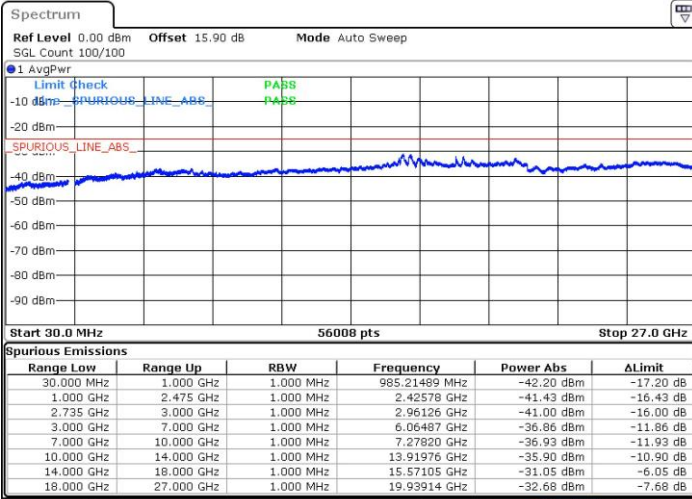

LTE Band 41 / 10MHz+15MHz

64QAM

MiddleChannel / 1RB0 and 1RB74

Middle Channel / 1RB49 and 1RB0

Date: 13.NOV.2018 00:40:25

Date: 13.NOV.2018 00:46:39