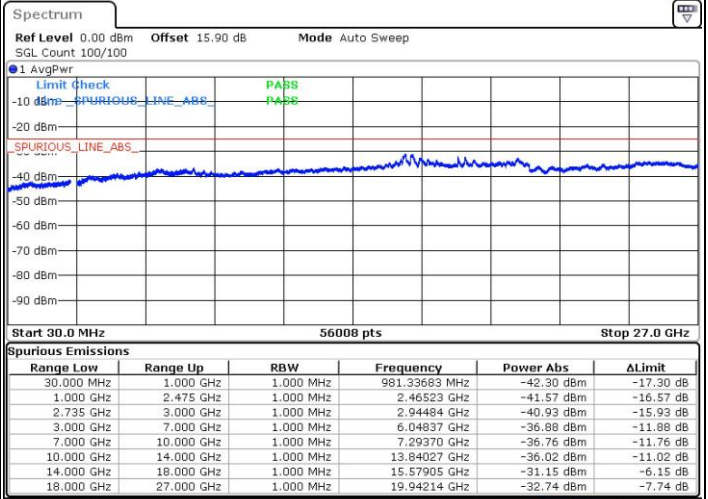

N/A

Date: 19.NOV.2018 18:05:35

LTE Band 41 / 20MHz+20MHz

16QAM

Highest Channel / 1RB0 and 1RB99

Highest Channel / 1RB99 and 1RB0

Date: 19.NOV.2018 18:21:18

Date: 19.NOV.2018 18:19:00

Highest Channel / FullIRB

N/A

Date: 19.NOV.2018 18:23:48

LTE Band 41 / 5MHz+20MHz

64QAM

Lowest Channel / 1RB0 and 1RB99

Lowest Channel / 1RB24 and 1RB0

Date: 8.NOV.2018 18:52:22