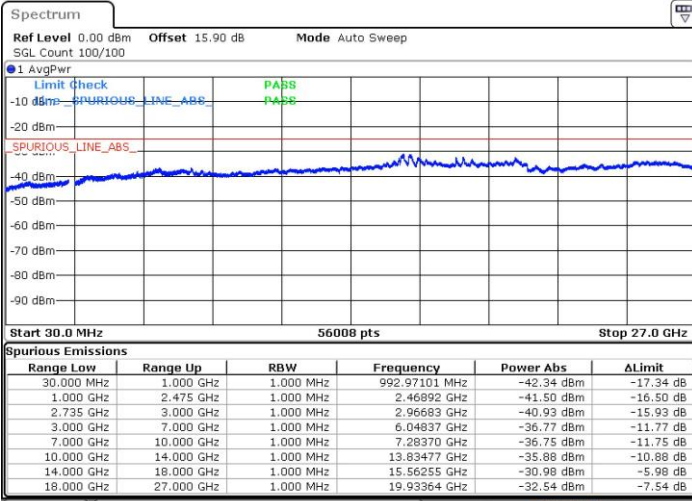

Highest Channel / 1RB0 and 1RB49

Highest Channel / 1RB74 and 1RB0

Date: 19.NOV.2018 15:39:26

Date: 19.NOV.2018 15:38:42

Highest Channel / FullIRB

N/A

Date: 19.NOV.2018 15:43:08

LTE Band 41 / 15MHz+15MHz

64QAM

Lowest Channel / 1RB0 and 1RB74

Lowest Channel / 1RB74 and 1RB0

Date: 13.NOV.2018 02:37:56

Date: 13.NOV.2018 02:31:41

Lowest Channel / FullIRB

N/A

Date: 13.NOV.2018 02:39:11