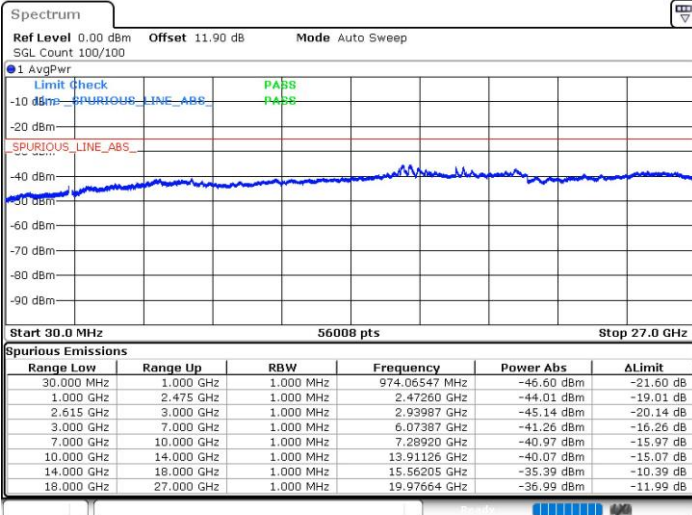

LTE Band 7 / 15MHz+15MHz

64QAM

Lowest Channel / 1RB0 and 1RB74

Lowest Channel / 1RB74 and 1RB0

Date: 16.NOV.2018 02:39:15