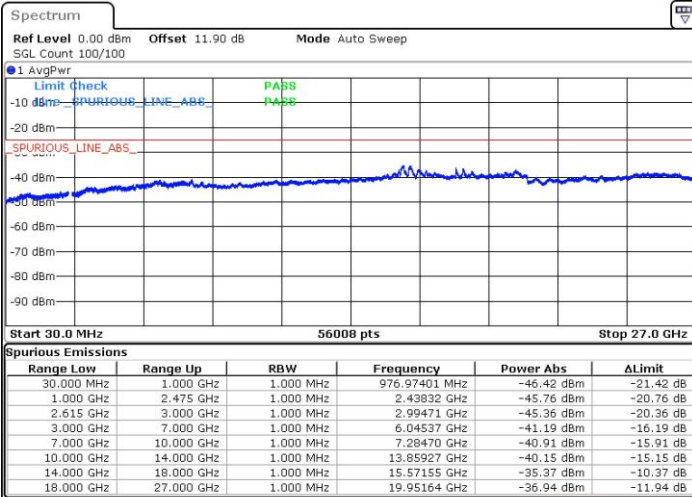

Date: 16.NOV.2018 05:43:44

LTE Band 7 / 10MHz+20MHz

64QAM

Lowest Channel / 1RB0 and 1RB99

Lowest Channel / 1RB49 and 1RB0

Date: 16.NOV.2018 00:31:01

Date: 16.NOV.2018 00:20:47

Lowest Channel / FullIRB

N/A

Date: 16.NOV.2018 00:32:03

LTE Band 7 / 10MHz+20MHz

64QAM

MiddleChannel / 1RB0 and 1RB99

Middle Channel / 1RB49 and 1RB0

Date: 16.NOV.2018 00:40:55

Date: 16.NOV.2018 00:46:05

Middle Channel / FullIRB

N/A

Date: 16.NOV.2018 00:39:53

LTE Band 7 / 10MHz+20MHz

64QAM

Highest Channel / 1RB0 and 1RB99

Highest Channel / 1RB49 and 1RB0

Date: 16.NOV.2018 00:52:51

Date: 16.NOV.2018 00:51:50

Highest Channel / FullIRB

N/A

Date: 16.NOV.2018 00:58:02

LTE Band 7 / 15MHz+10MHz

64QAM

Lowest Channel / 1RB0 and 1RB49

Lowest Channel / 1RB74 and 1RB0