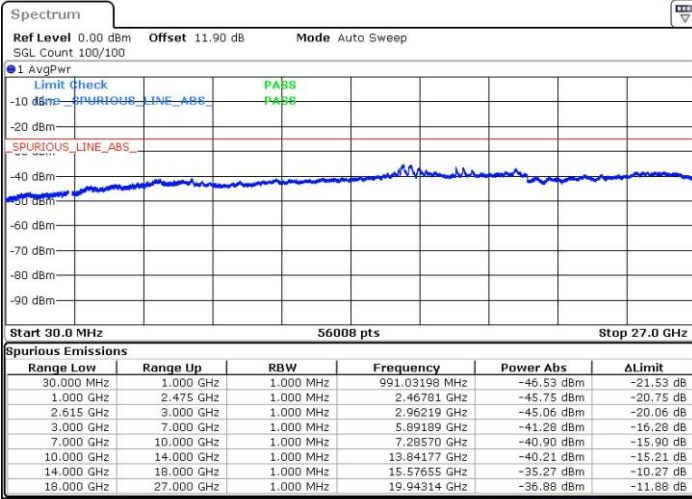

Date: 16.NOV.2018 03:41:35

Date: 16.NOV.2018 03:40:45

Highest Channel / FullIRB

N/A

Date: 16.NOV.2018 03:46:12

LTE Band 7 / 20MHz+10MHz

64QAM

Lowest Channel / 1RB0 and 1RB49

Lowest Channel / 1RB99 and 1RB0

Date: 16.NOV.2018 04:04:46

Date: 16.NOV.2018 03:50:18

Lowest Channel / FullIRB

N/A

Date: 16.NOV.2018 04:05:41

LTE Band 7 / 20MHz+10MHz

64QAM

Middle Channel / 1RB0 and 1RB49

Middle Channel / 1RB99 and 1RB0

Date: 16.NOV.2018 04:26:54

Date: 16.NOV.2018 04:30:34

Middle Channel / FullIRB

N/A

Date: 16.NOV.2018 04:26:02

LTE Band 7 / 20MHz+10MHz

64QAM

Highest Channel / 1RB0 and 1RB49

Highest Channel / 1RB99 and 1RB0

Date: 16.NOV.2018 04:33:28

Date: 16.NOV.2018 04:32:44

Highest Channel / FullIRB

N/A

Date: 16.NOV.2018 04:37:04