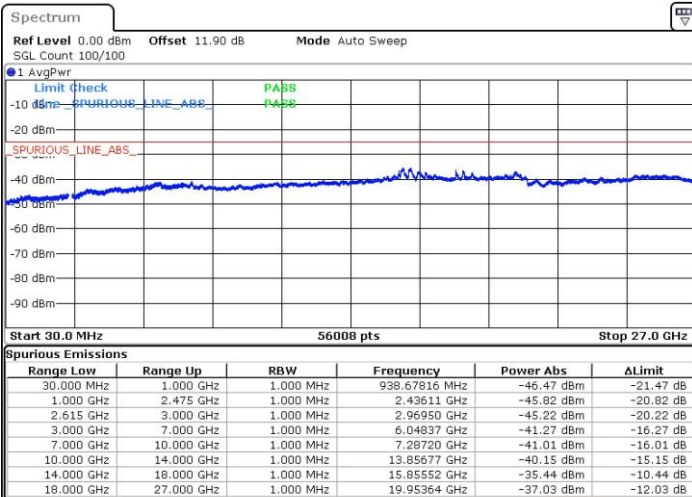

N/A

Date: 16.NOV.2018 00:32:03

LTE Band 7 / 10MHz+20MHz

64QAM

MiddleChannel / 1RB0 and 1RB99

Middle Channel / 1RB49 and 1RB0

Date: 16.NOV.2018 00:40:55

Date: 16.NOV.2018 00:46:05

Middle Channel / FullIRB

N/A

Date: 16.NOV.2018 00:39:53

LTE Band 7 / 10MHz+20MHz

64QAM

Highest Channel / 1RB0 and 1RB99

Highest Channel / 1RB49 and 1RB0

Date: 16.NOV.2018 00:52:51

Date: 16.NOV.2018 00:51:50

Highest Channel / FullIRB

N/A

Date: 16.NOV.2018 00:58:02

LTE Band 7 / 15MHz+10MHz

64QAM

Lowest Channel / 1RB0 and 1RB49

Lowest Channel / 1RB74 and 1RB0

Date: 15.NOV.2018 23:30:14

Date: 15.NOV.2018 23:25:03

Lowest Channel / FullIRB

N/A

Date: 15.NOV.2018 23:31:16

LTE Band 7 / 15MHz+10MHz

64QAM

Middle Channel / 1RB0 and 1RB49