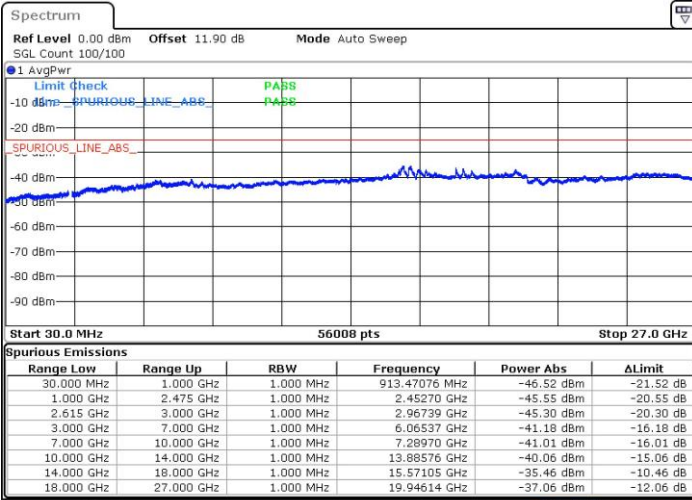

64QAM

Lowest Channel / 1RB0 and 1RB74

Lowest Channel / 1RB74 and 1RB0

Date: 16.NOV.2018 02:39:15

Date: 16.NOV.2018 02:35:07

Lowest Channel / FullIRB

N/A

Date: 15.NOV.2018 18:08:33

LTE Band 7 / 15MHz+15MHz

64QAM

Middle Channel / 1RB0 and 1RB74

Middle Channel / 1RB74 and 1RB0

Date: 15.NOV.2018 22:28:10

Date: 15.NOV.2018 22:33:20

Middle Channel / FullRB

N/A

Date: 15.NOV.2018 22:27:08

LTE Band 7 / 15MHz+15MHz

64QAM

Highest Channel / 1RB0 and 1RB74

Highest Channel / 1RB74 and 1RB0

Date: 15.NOV.2018 22:46:53

Date: 15.NOV.2018 22:45:52

Highest Channel / FullIRB