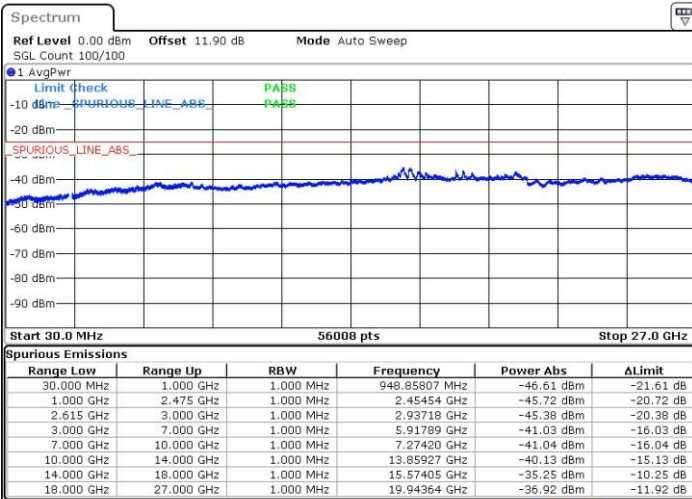

64QAM

Highest Channel / 1RB0 and 1RB49

Highest Channel / 1RB99 and 1RB0

Date: 16.NOV.2018 04:33:28

Date: 16.NOV.2018 04:32:44

Highest Channel / FullIRB

N/A

Date: 16.NOV.2018 04:37:04

LTE Band 7 / 20MHz+15MHz

64QAM

Lowest Channel / 1RB0 and 1RB74

Lowest Channel / 1RB99 and 1RB0

Date: 16.NOV.2018 05:01:24

Date: 16.NOV.2018 04:57:17

Lowest Channel / FullIRB

N/A

Date: 16.NOV.2018 05:02:10

LTE Band 7 / 20MHz+15MHz

64QAM

MiddleChannel / 1RB0 and 1RB74

Middle Channel / 1RB99 and 1RB0

Date: 16.NOV.2018 05:11:50

Date: 16.NOV.2018 05:16:13

Middle Channel / FullIRB

N/A

Date: 16.NOV.2018 05:11:04

LTE Band 7 / 20MHz+15MHz

64QAM

Highest Channel / 1RB0 and 1RB74

Highest Channel / 1RB99 and 1RB0

Date: 16.NOV.2018 05:19:07

Date: 16.NOV.2018 05:18:23