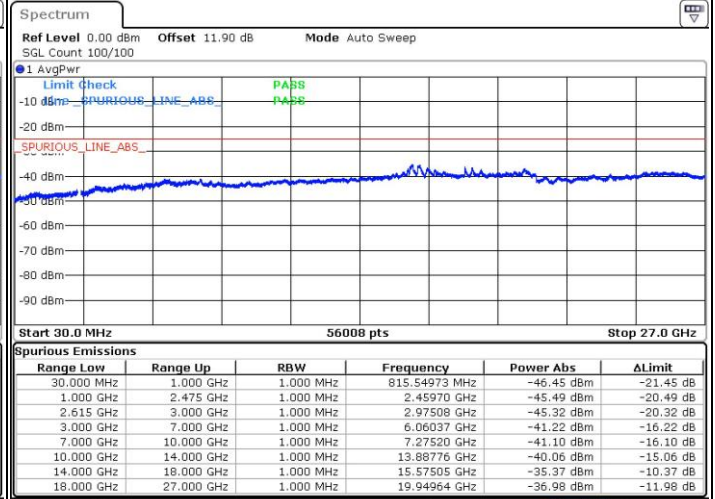

64QAM

Highest Channel / 1RB0 and 1RB49

Highest Channel / 1RB99 and 1RB0

Date: 16.NOV.2018 04:33:28

Date: 16.NOV.2018 04:32:44

Highest Channel / FullIRB

N/A

Date: 16.NOV.2018 04:37:04

LTE Band 7 / 20MHz+15MHz

64QAM

Lowest Channel / 1RB0 and 1RB74

Lowest Channel / 1RB99 and 1RB0

Date: 16.NOV.2018 05:01:24

Date: 16.NOV.2018 04:57:17

Lowest Channel / FullIRB

N/A

Date: 16.NOV.2018 05:02:10

LTE Band 7 / 20MHz+15MHz

64QAM

MiddleChannel / 1RB0 and 1RB74

Middle Channel / 1RB99 and 1RB0

Date: 16.NOV.2018 05:11:50

Date: 16.NOV.2018 05:16:13

Middle Channel / FullIRB