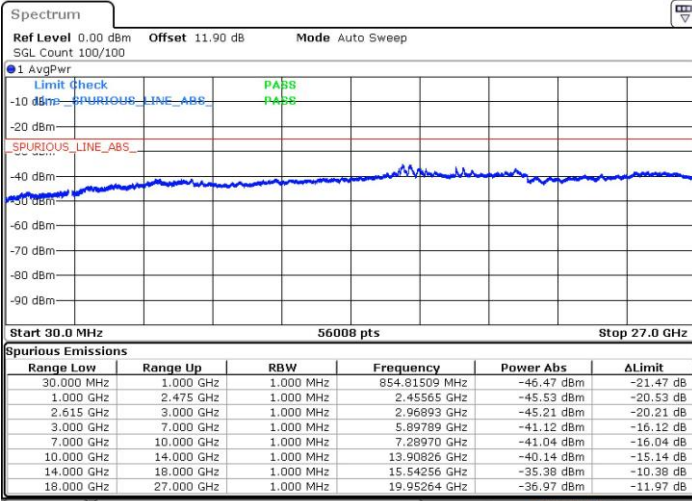

N/A

Date: 16.NOV.2018 05:11:04

LTE Band 7 / 20MHz+15MHz

64QAM

Highest Channel / 1RB0 and 1RB74

Highest Channel / 1RB99 and 1RB0

Date: 16.NOV.2018 05:19:07

Date: 16.NOV.2018 05:18:23

Highest Channel / FullIRB

N/A

Date: 16.NOV.2018 05:22:43

LTE Band 7 / 20MHz+20MHz

64QAM

Lowest Channel / 1RB0 and 1RB99

Lowest Channel / 1RB99 and 1RB0

Date: 16.NOV.2018 05:27:55

Date: 16.NOV.2018 05:24:10

Lowest Channel / FullIRB

N/A

Date: 16.NOV.2018 05:28:38