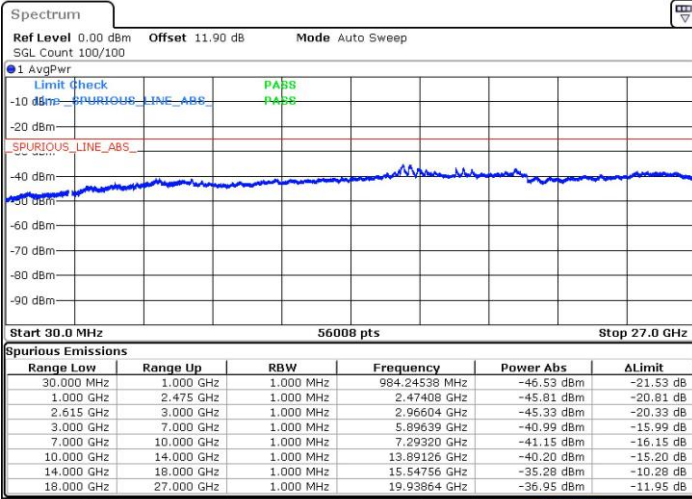

Date: 16.NOV.2018 05:43:44

LTE Band 7 / 10MHz+20MHz

64QAM

Lowest Channel / 1RB0 and 1RB99

Lowest Channel / 1RB49 and 1RB0

Date: 16.NOV.2018 00:31:01

Date: 16.NOV.2018 00:20:47

Lowest Channel / FullIRB

N/A

Date: 16.NOV.2018 00:32:03

LTE Band 7 / 10MHz+20MHz

64QAM

MiddleChannel / 1RB0 and 1RB99

Middle Channel / 1RB49 and 1RB0

Date: 16.NOV.2018 00:40:55

Date: 16.NOV.2018 00:46:05

Middle Channel / FullIRB

N/A

Date: 16.NOV.2018 00:39:53

LTE Band 7 / 10MHz+20MHz

64QAM

Highest Channel / 1RB0 and 1RB99

Highest Channel / 1RB49 and 1RB0

Date: 16.NOV.2018 00:52:51

Date: 16.NOV.2018 00:51:50

Highest Channel / FullIRB

N/A

Date: 16.NOV.2018 00:58:02

LTE Band 7 / 15MHz+10MHz

64QAM

Lowest Channel / 1RB0 and 1RB49

Lowest Channel / 1RB74 and 1RB0