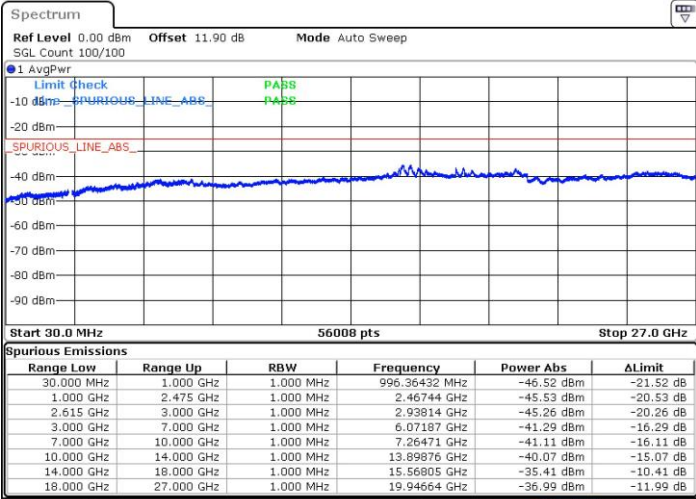

Date: 16.NOV.2018 03:41:35

Date: 16.NOV.2018 03:40:45

Highest Channel / FullIRB

N/A

Date: 16.NOV.2018 03:46:12

LTE Band 7 / 20MHz+10MHz

64QAM

Lowest Channel / 1RB0 and 1RB49

Lowest Channel / 1RB99 and 1RB0

Date: 16.NOV.2018 04:04:46

Date: 16.NOV.2018 03:50:18

Lowest Channel / FullIRB

N/A

Date: 16.NOV.2018 04:05:41

LTE Band 7 / 20MHz+10MHz

64QAM

Middle Channel / 1RB0 and 1RB49

Middle Channel / 1RB99 and 1RB0

Date: 16.NOV.2018 04:26:54

Date: 16.NOV.2018 04:30:34

Middle Channel / FullIRB

N/A

Date: 16.NOV.2018 04:26:02

LTE Band 7 / 20MHz+10MHz

64QAM

Highest Channel / 1RB0 and 1RB49

Highest Channel / 1RB99 and 1RB0

Date: 16.NOV.2018 04:33:28

Date: 16.NOV.2018 04:32:44

Highest Channel / FullIRB

N/A

Date: 16.NOV.2018 04:37:04