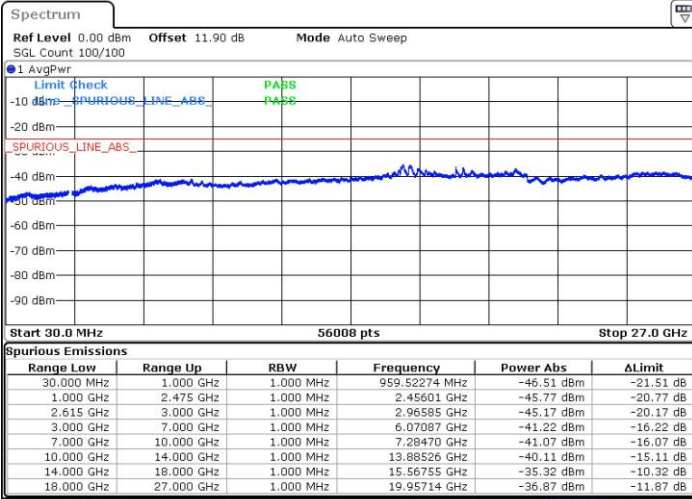

Middle Channel / 1RB0 and 1RB49

Middle Channel / 1RB99 and 1RB0

Date: 16.NOV.2018 04:26:54

Date: 16.NOV.2018 04:30:34

Middle Channel / FullIRB

N/A

Date: 16.NOV.2018 04:26:02

LTE Band 7 / 20MHz+10MHz

64QAM

Highest Channel / 1RB0 and 1RB49

Highest Channel / 1RB99 and 1RB0

Date: 16.NOV.2018 04:33:28

Date: 16.NOV.2018 04:32:44

Highest Channel / FullIRB

N/A

Date: 16.NOV.2018 04:37:04

LTE Band 7 / 20MHz+15MHz

64QAM

Lowest Channel / 1RB0 and 1RB74

Lowest Channel / 1RB99 and 1RB0

Date: 16.NOV.2018 05:01:24

Date: 16.NOV.2018 04:57:17

Lowest Channel / FullIRB

N/A