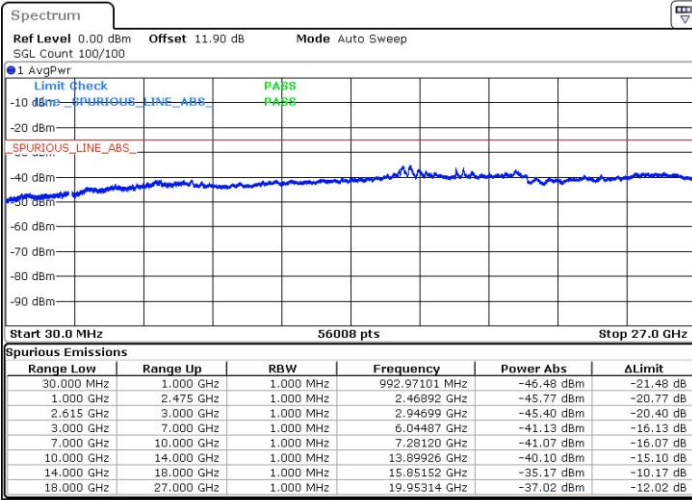

Date: 16.NOV.2018 03:41:35

Date: 16.NOV.2018 03:40:45

Highest Channel / FullIRB

N/A

Date: 16.NOV.2018 03:46:12

LTE Band 7 / 20MHz+10MHz

64QAM

Lowest Channel / 1RB0 and 1RB49

Lowest Channel / 1RB99 and 1RB0

Date: 16.NOV.2018 04:04:46

Date: 16.NOV.2018 03:50:18

Lowest Channel / FullIRB

N/A

Date: 16.NOV.2018 04:05:41

LTE Band 7 / 20MHz+10MHz

64QAM

Middle Channel / 1RB0 and 1RB49

Middle Channel / 1RB99 and 1RB0

Date: 16.NOV.2018 04:26:54

Date: 16.NOV.2018 04:30:34

Middle Channel / FullIRB

N/A

Date: 16.NOV.2018 04:26:02

LTE Band 7 / 20MHz+10MHz

64QAM

Highest Channel / 1RB0 and 1RB49

Highest Channel / 1RB99 and 1RB0

Date: 16.NOV.2018 04:33:28

Date: 16.NOV.2018 04:32:44

Highest Channel / FullIRB

N/A

Date: 16.NOV.2018 04:37:04