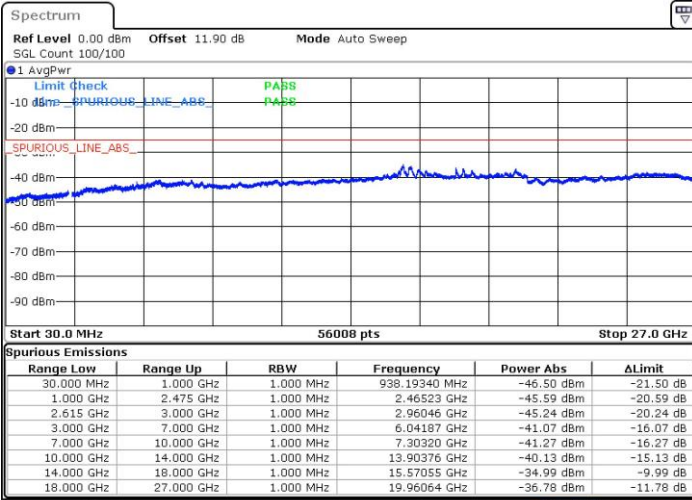

LTE Band 7 / 20MHz+20MHz

16QAM

Highest Channel / 1RB0 and 1RB99

Highest Channel / 1RB99 and 1RB0

Date: 16.NOV.2018 05:41:13

Date: 16.NOV.2018 05:38:54

Highest Channel / FullIRB

N/A

Date: 16.NOV.2018 05:43:44

LTE Band 7 / 10MHz+20MHz

64QAM

Lowest Channel / 1RB0 and 1RB99

Lowest Channel / 1RB49 and 1RB0

Date: 16.NOV.2018 00:31:01

Date: 16.NOV.2018 00:20:47

Lowest Channel / FullIRB

N/A

Date: 16.NOV.2018 00:32:03

LTE Band 7 / 10MHz+20MHz

64QAM

MiddleChannel / 1RB0 and 1RB99

Middle Channel / 1RB49 and 1RB0

Date: 16.NOV.2018 00:40:55

Date: 16.NOV.2018 00:46:05

Middle Channel / FullIRB

N/A

Date: 16.NOV.2018 00:39:53

LTE Band 7 / 10MHz+20MHz

64QAM

Highest Channel / 1RB0 and 1RB99

Highest Channel / 1RB49 and 1RB0

Date: 16.NOV.2018 00:52:51