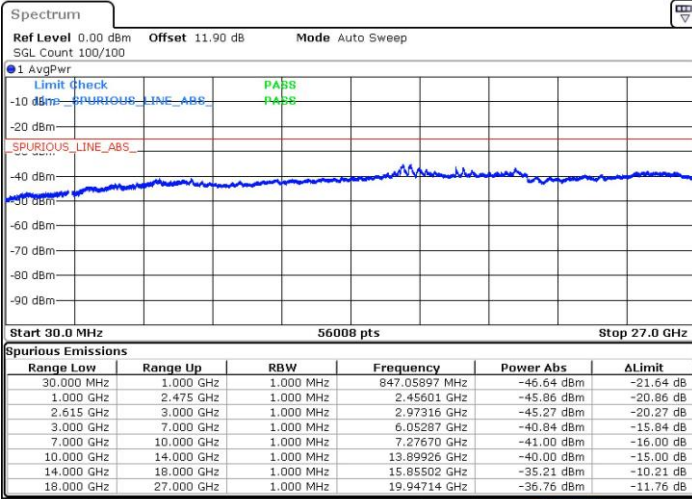

Lowest Channel / FullIRB

N/A

Date: 16.NOV.2018 02:52:00

LTE Band 7 / 15MHz+20MHz

64QAM

Middle Channel / 1RB0 and 1RB9

Middle Channel / 1RB74 and 1RB0

Date: 16.NOV.2018 02:58:12

Date: 16.NOV.2018 03:03:22

Middle Channel / FullIRB

N/A

Date: 16.NOV.2018 02:57:10

LTE Band 7 / 15MHz+20MHz

64QAM

Highest Channel / 1RB0 and 1RB99

Highest Channel / 1RB74 and 1RB0

Date: 16.NOV.2018 03:41:35

Date: 16.NOV.2018 03:40:45

Highest Channel / FullIRB

N/A

Date: 16.NOV.2018 03:46:12

LTE Band 7 / 20MHz+10MHz

64QAM

Lowest Channel / 1RB0 and 1RB49

Lowest Channel / 1RB99 and 1RB0

Date: 16.NOV.2018 04:04:46

Date: 16.NOV.2018 03:50:18

Lowest Channel / FullIRB

N/A

Date: 16.NOV.2018 04:05:41

LTE Band 7 / 20MHz+10MHz

64QAM