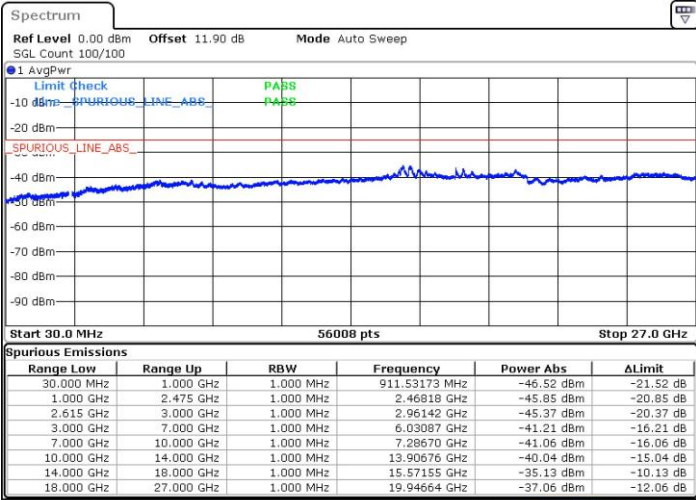

Date: 15.NOV.2018 23:30:14

Date: 15.NOV.2018 23:25:03

Lowest Channel / FullIRB

N/A

Date: 15.NOV.2018 23:31:16

LTE Band 7 / 15MHz+10MHz

64QAM

Middle Channel / 1RB0 and 1RB49

Middle Channel / 1RB74 and 1RB0

Date: 15.NOV.2018 23:44:28

Date: 15.NOV.2018 23:49:38

Middle Channel / FullIRB

N/A

Date: 15.NOV.2018 23:43:26

LTE Band 7 / 15MHz+10MHz

64QAM

Highest Channel / 1RB0 and 1RB49

Highest Channel / 1RB74 and 1RB0

Date: 15.NOV.2018 23:56:24

Date: 15.NOV.2018 23:55:23

Highest Channel / FullIRB

N/A

Date: 16.NOV.2018 00:01:36

LTE Band 7 / 15MHz+15MHz