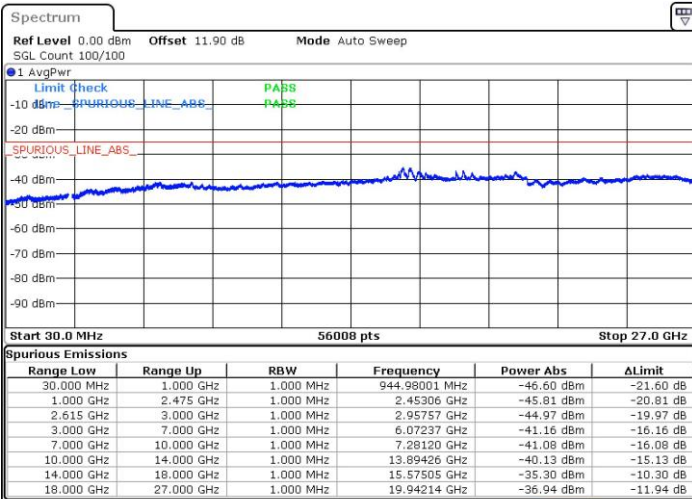

Lowest Channel / FullIRB

N/A

Date: 16.NOV.2018 02:52:00

LTE Band 7 / 15MHz+20MHz

64QAM

Middle Channel / 1RB0 and 1RB9

Middle Channel / 1RB74 and 1RB0

Date: 16.NOV.2018 02:58:12

Date: 16.NOV.2018 03:03:22

Middle Channel / FullIRB

N/A

Date: 16.NOV.2018 02:57:10

LTE Band 7 / 15MHz+20MHz

64QAM

Highest Channel / 1RB0 and 1RB99

Highest Channel / 1RB74 and 1RB0

Date: 16.NOV.2018 03:41:35

Date: 16.NOV.2018 03:40:45

Highest Channel / FullIRB

N/A

Date: 16.NOV.2018 03:46:12

LTE Band 7 / 20MHz+10MHz

64QAM

Lowest Channel / 1RB0 and 1RB49

Lowest Channel / 1RB99 and 1RB0

Date: 16.NOV.2018 04:04:46

Date: 16.NOV.2018 03:50:18

Lowest Channel / FullIRB

N/A

Date: 16.NOV.2018 04:05:41

LTE Band 7 / 20MHz+10MHz

64QAM