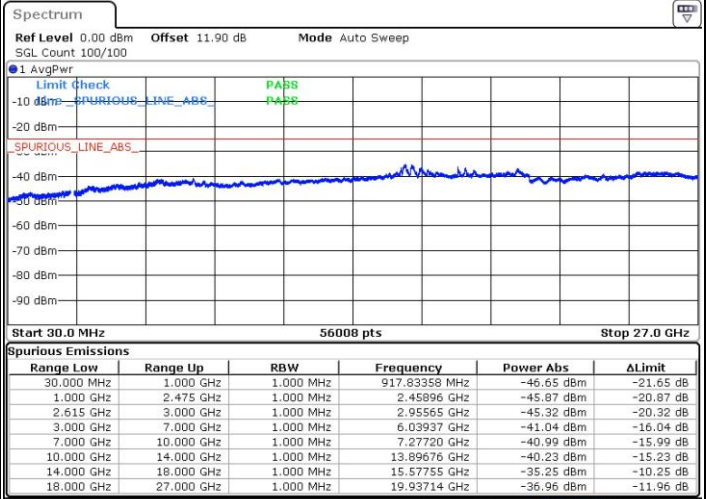

Lowest Channel / 1RB99 and 1RB0

Date: 16.NOV.2018 04:04:46

Date: 16.NOV.2018 03:50:18

Lowest Channel / FullIRB

N/A

Date: 16.NOV.2018 04:05:41

LTE Band 7 / 20MHz+10MHz

64QAM

Middle Channel / 1RB0 and 1RB49

Middle Channel / 1RB99 and 1RB0

Date: 16.NOV.2018 04:26:54

Date: 16.NOV.2018 04:30:34

Middle Channel / FullIRB

N/A

Date: 16.NOV.2018 04:26:02

LTE Band 7 / 20MHz+10MHz

64QAM

Highest Channel / 1RB0 and 1RB49

Highest Channel / 1RB99 and 1RB0

Date: 16.NOV.2018 04:33:28

Date: 16.NOV.2018 04:32:44

Highest Channel / FullIRB

N/A

Date: 16.NOV.2018 04:37:04