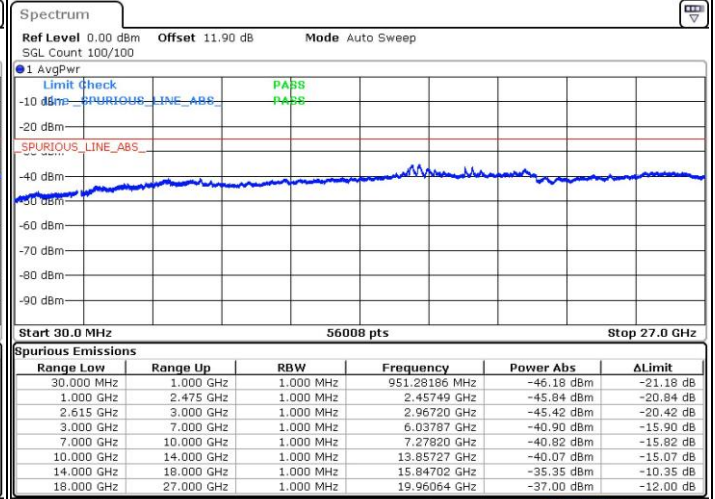

Date: 15.NOV.2018 23:30:14

Date: 15.NOV.2018 23:25:03

Lowest Channel / FullIRB

N/A

Date: 15.NOV.2018 23:31:16

LTE Band 7 / 15MHz+10MHz

64QAM

Middle Channel / 1RB0 and 1RB49

Middle Channel / 1RB74 and 1RB0

Date: 15.NOV.2018 23:44:28

Date: 15.NOV.2018 23:49:38

Middle Channel / FullIRB

N/A

Date: 15.NOV.2018 23:43:26

LTE Band 7 / 15MHz+10MHz

64QAM

Highest Channel / 1RB0 and 1RB49

Highest Channel / 1RB74 and 1RB0

Date: 15.NOV.2018 23:56:24

Date: 15.NOV.2018 23:55:23

Highest Channel / FullIRB

N/A

Date: 16.NOV.2018 00:01:36

LTE Band 7 / 15MHz+15MHz