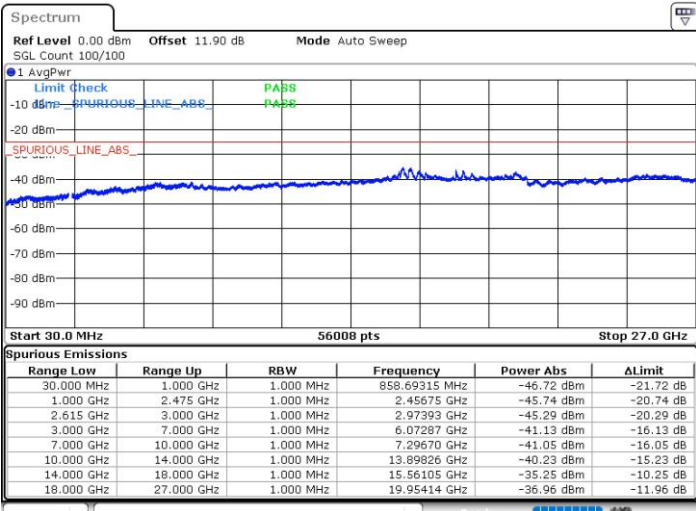

LTE Band 7 / 20MHz+15MHz

64QAM

Lowest Channel / 1RB0 and 1RB74

Lowest Channel / 1RB99 and 1RB0

Date: 16.NOV.2018 05:01:24

Date: 16.NOV.2018 04:57:17

Lowest Channel / FullIRB

N/A

Date: 16.NOV.2018 05:02:10

LTE Band 7 / 20MHz+15MHz

64QAM

MiddleChannel / 1RB0 and 1RB74

Middle Channel / 1RB99 and 1RB0

Date: 16.NOV.2018 05:11:50

Date: 16.NOV.2018 05:16:13

Middle Channel / FullIRB

N/A

Date: 16.NOV.2018 05:11:04

LTE Band 7 / 20MHz+15MHz

64QAM

Highest Channel / 1RB0 and 1RB74

Highest Channel / 1RB99 and 1RB0

Date: 16.NOV.2018 05:19:07

Date: 16.NOV.2018 05:18:23

Highest Channel / FullIRB

N/A

Date: 16.NOV.2018 05:22:43

LTE Band 7 / 20MHz+20MHz

64QAM

Lowest Channel / 1RB0 and 1RB99

Lowest Channel / 1RB99 and 1RB0

Date: 16.NOV.2018 05:27:55