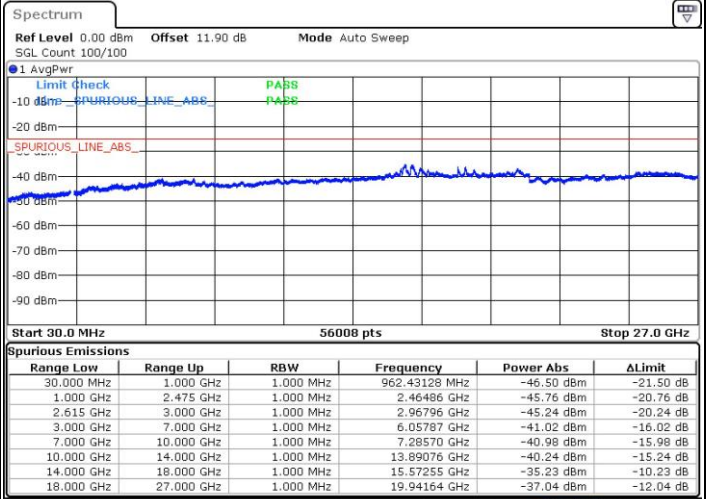

Highest Channel / 1RB0 and 1RB49

Highest Channel / 1RB74 and 1RB0

Date: 15.NOV.2018 23:56:24

Date: 15.NOV.2018 23:55:23

Highest Channel / FullIRB

N/A

Date: 16.NOV.2018 00:01:36

LTE Band 7 / 15MHz+15MHz

64QAM

Lowest Channel / 1RB0 and 1RB74

Lowest Channel / 1RB74 and 1RB0

Date: 16.NOV.2018 02:39:15

Date: 16.NOV.2018 02:35:07

Lowest Channel / FullIRB

N/A

Date: 15.NOV.2018 18:08:33

LTE Band 7 / 15MHz+15MHz

64QAM

Middle Channel / 1RB0 and 1RB74

Middle Channel / 1RB74 and 1RB0

Date: 15.NOV.2018 22:28:10

Date: 15.NOV.2018 22:33:20

Middle Channel / FullRB

N/A

Date: 15.NOV.2018 22:27:08

LTE Band 7 / 15MHz+15MHz

64QAM

Highest Channel / 1RB0 and 1RB74

Highest Channel / 1RB74 and 1RB0

Date: 15.NOV.2018 22:46:53

Date: 15.NOV.2018 22:45:52

Highest Channel / FullIRB