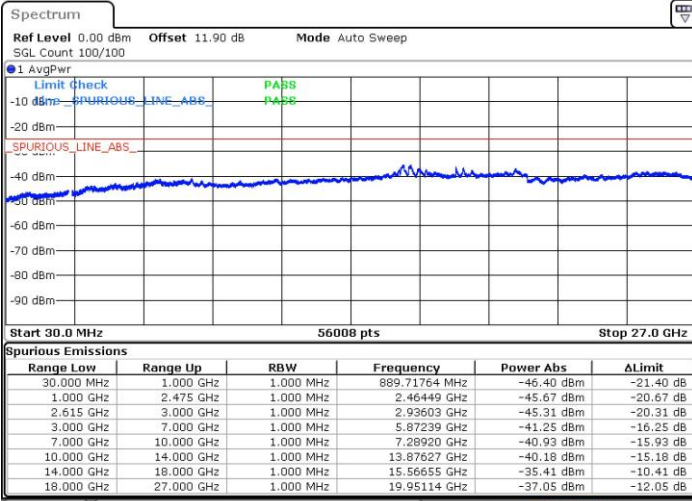

Date: 15.NOV.2018 22:27:08

LTE Band 7 / 15MHz+15MHz

64QAM

Highest Channel / 1RB0 and 1RB74

Highest Channel / 1RB74 and 1RB0

Date: 15.NOV.2018 22:46:53

Date: 15.NOV.2018 22:45:52

Highest Channel / FullIRB

N/A

Date: 15.NOV.2018 22:52:05

LTE Band 7 / 15MHz+20MHz

64QAM

Lowest Channel / 1RB0 and 1RB99

Lowest Channel / 1RB74 and 1RB0

Date: 16.NOV.2018 02:50:58

Date: 16.NOV.2018 02:45:49