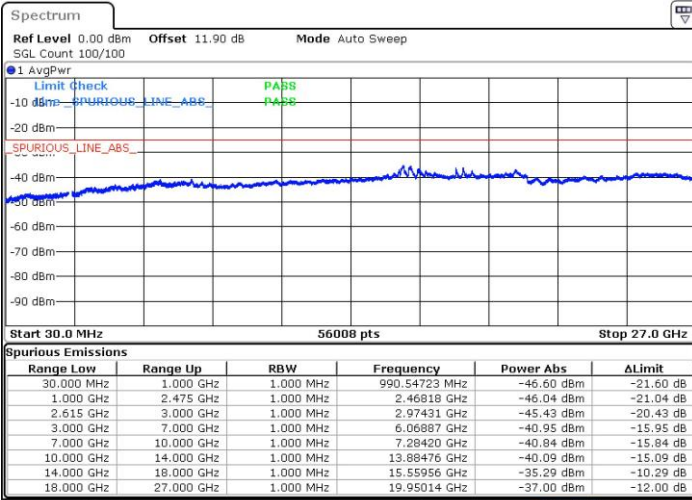

N/A

Date: 16.NOV.2018 05:11:04

LTE Band 7 / 20MHz+15MHz

64QAM

Highest Channel / 1RB0 and 1RB74

Highest Channel / 1RB99 and 1RB0

Date: 16.NOV.2018 05:19:07

Date: 16.NOV.2018 05:18:23

Highest Channel / FullIRB

N/A

Date: 16.NOV.2018 05:22:43

LTE Band 7 / 20MHz+20MHz

64QAM

Lowest Channel / 1RB0 and 1RB99

Lowest Channel / 1RB99 and 1RB0

Date: 16.NOV.2018 05:27:55

Date: 16.NOV.2018 05:24:10

Lowest Channel / FullIRB

N/A

Date: 16.NOV.2018 05:28:38