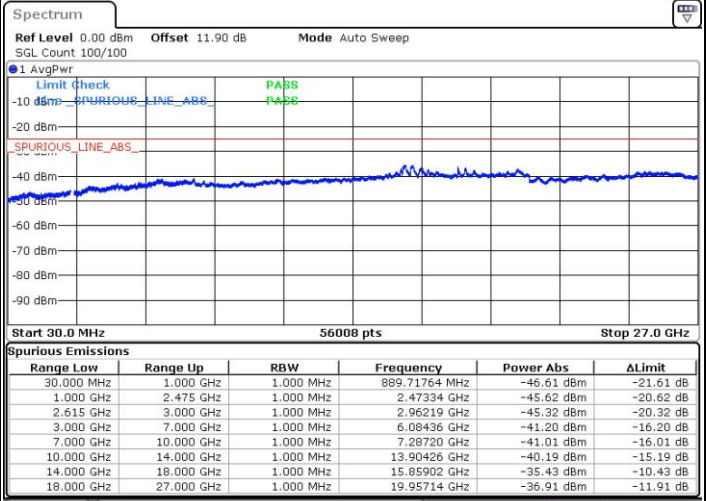

Date: 15.NOV.2018 22:27:08

LTE Band 7 / 15MHz+15MHz

64QAM

Highest Channel / 1RB0 and 1RB74

Highest Channel / 1RB74 and 1RB0

Date: 15.NOV.2018 22:46:53

Date: 15.NOV.2018 22:45:52

Highest Channel / FullIRB

N/A

Date: 15.NOV.2018 22:52:05

LTE Band 7 / 15MHz+20MHz

64QAM

Lowest Channel / 1RB0 and 1RB99

Lowest Channel / 1RB74 and 1RB0

Date: 16.NOV.2018 02:50:58

Date: 16.NOV.2018 02:45:49

Lowest Channel / FullIRB

N/A

Date: 16.NOV.2018 02:52:00

LTE Band 7 / 15MHz+20MHz

64QAM

Middle Channel / 1RB0 and 1RB9

Middle Channel / 1RB74 and 1RB0

Date: 16.NOV.2018 02:58:12