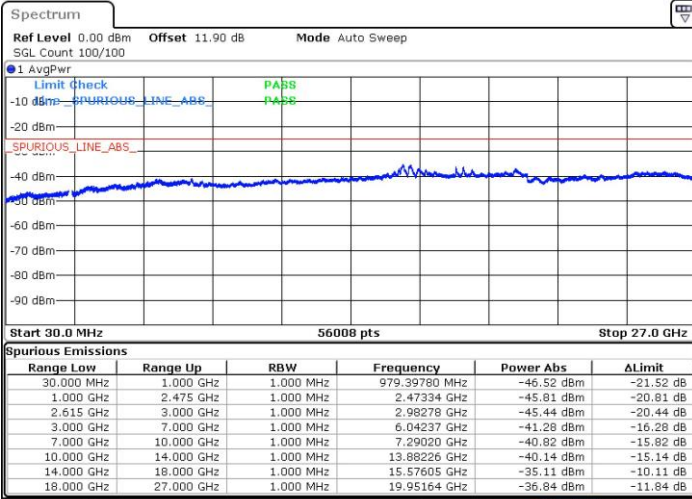

Date: 16.NOV.2018 03:03:22

Middle Channel / FullIRB

N/A

Date: 16.NOV.2018 02:57:10

LTE Band 7 / 15MHz+20MHz

64QAM

Highest Channel / 1RB0 and 1RB99

Highest Channel / 1RB74 and 1RB0

Date: 16.NOV.2018 03:41:35

Date: 16.NOV.2018 03:40:45

Highest Channel / FullIRB

N/A

Date: 16.NOV.2018 03:46:12

LTE Band 7 / 20MHz+10MHz

64QAM

Lowest Channel / 1RB0 and 1RB49

Lowest Channel / 1RB99 and 1RB0

Date: 16.NOV.2018 04:04:46

Date: 16.NOV.2018 03:50:18

Lowest Channel / FullIRB

N/A

Date: 16.NOV.2018 04:05:41

LTE Band 7 / 20MHz+10MHz

64QAM