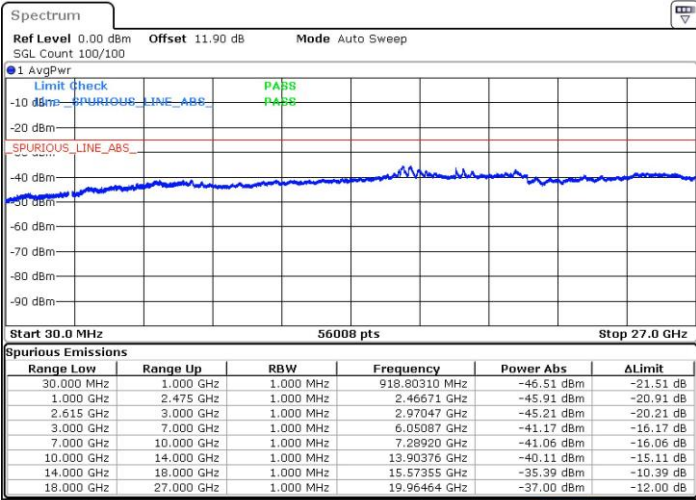

Date: 16.NOV.2018 05:02:10

LTE Band 7 / 20MHz+15MHz

64QAM

MiddleChannel / 1RB0 and 1RB74

Middle Channel / 1RB99 and 1RB0

Date: 16.NOV.2018 05:11:50

Date: 16.NOV.2018 05:16:13

Middle Channel / FullIRB

N/A

Date: 16.NOV.2018 05:11:04

LTE Band 7 / 20MHz+15MHz

64QAM

Highest Channel / 1RB0 and 1RB74

Highest Channel / 1RB99 and 1RB0

Date: 16.NOV.2018 05:19:07

Date: 16.NOV.2018 05:18:23

Highest Channel / FullIRB

N/A

Date: 16.NOV.2018 05:22:43

LTE Band 7 / 20MHz+20MHz

64QAM

Lowest Channel / 1RB0 and 1RB99

Lowest Channel / 1RB99 and 1RB0

Date: 16.NOV.2018 05:27:55