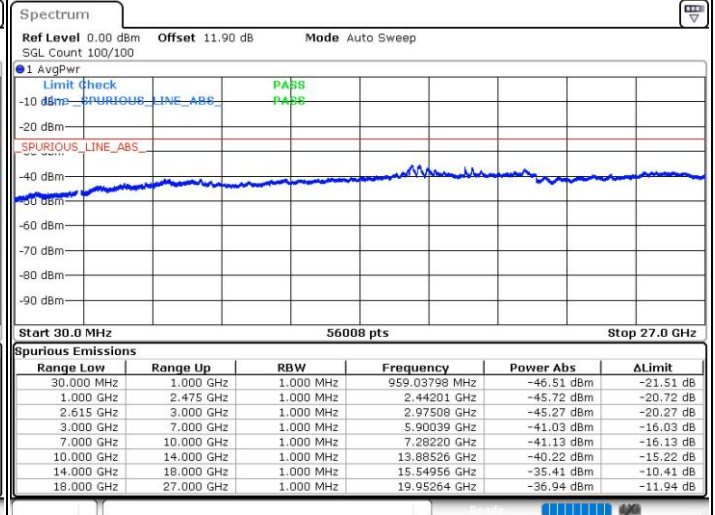

Highest Channel / 1RB0 and 1RB49

Highest Channel / 1RB74 and 1RB0

Date: 15.NOV.2018 23:56:24

Date: 15.NOV.2018 23:55:23

Highest Channel / FullIRB

N/A

Date: 16.NOV.2018 00:01:36

LTE Band 7 / 15MHz+15MHz

64QAM

Lowest Channel / 1RB0 and 1RB74

Lowest Channel / 1RB74 and 1RB0

Date: 16.NOV.2018 02:39:15

Date: 16.NOV.2018 02:35:07

Lowest Channel / FullIRB

N/A

Date: 15.NOV.2018 18:08:33