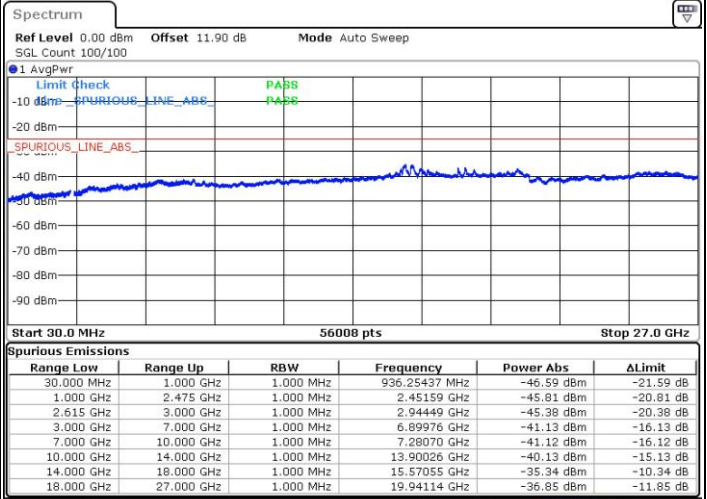

Date: 15.NOV.2018 22:27:08

LTE Band 7 / 15MHz+15MHz

64QAM

Highest Channel / 1RB0 and 1RB74

Highest Channel / 1RB74 and 1RB0

Date: 15.NOV.2018 22:46:53

Date: 15.NOV.2018 22:45:52

Highest Channel / FullIRB

N/A

Date: 15.NOV.2018 22:52:05

LTE Band 7 / 15MHz+20MHz

64QAM

Lowest Channel / 1RB0 and 1RB99

Lowest Channel / 1RB74 and 1RB0

Date: 16.NOV.2018 02:50:58

Date: 16.NOV.2018 02:45:49

Lowest Channel / FullIRB

N/A

Date: 16.NOV.2018 02:52:00

LTE Band 7 / 15MHz+20MHz

64QAM

Middle Channel / 1RB0 and 1RB9

Middle Channel / 1RB74 and 1RB0

Date: 16.NOV.2018 02:58:12

Date: 16.NOV.2018 03:03:22

Middle Channel / FullIRB

N/A

Date: 16.NOV.2018 02:57:10

LTE Band 7 / 15MHz+20MHz

64QAM

Highest Channel / 1RB0 and 1RB99

Highest Channel / 1RB74 and 1RB0