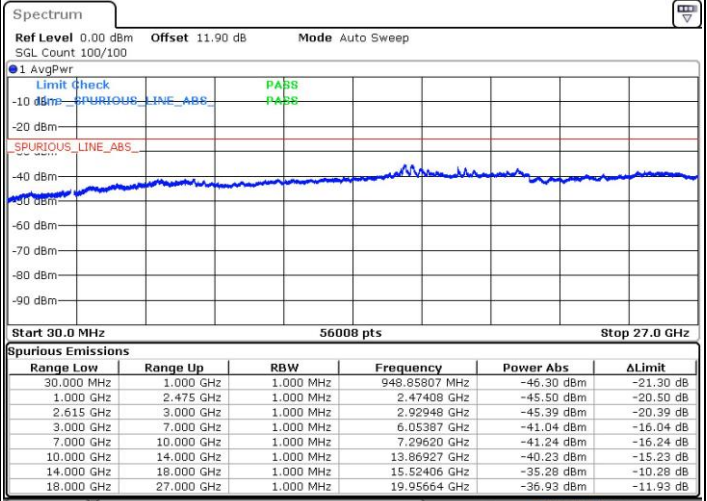

N/A

Date: 15.NOV.2018 22:52:05

LTE Band 7 / 15MHz+20MHz

64QAM

Lowest Channel / 1RB0 and 1RB99

Lowest Channel / 1RB74 and 1RB0

Date: 16.NOV.2018 02:50:58

Date: 16.NOV.2018 02:45:49

Lowest Channel / FullIRB

N/A

Date: 16.NOV.2018 02:52:00

LTE Band 7 / 15MHz+20MHz

64QAM

Middle Channel / 1RB0 and 1RB9

Middle Channel / 1RB74 and 1RB0

Date: 16.NOV.2018 02:58:12

Date: 16.NOV.2018 03:03:22

Middle Channel / FullIRB

N/A

Date: 16.NOV.2018 02:57:10

LTE Band 7 / 15MHz+20MHz

64QAM

Highest Channel / 1RB0 and 1RB99

Highest Channel / 1RB74 and 1RB0

Date: 16.NOV.2018 03:41:35

Date: 16.NOV.2018 03:40:45

Highest Channel / FullIRB

N/A

Date: 16.NOV.2018 03:46:12

LTE Band 7 / 20MHz+10MHz

64QAM

Lowest Channel / 1RB0 and 1RB49