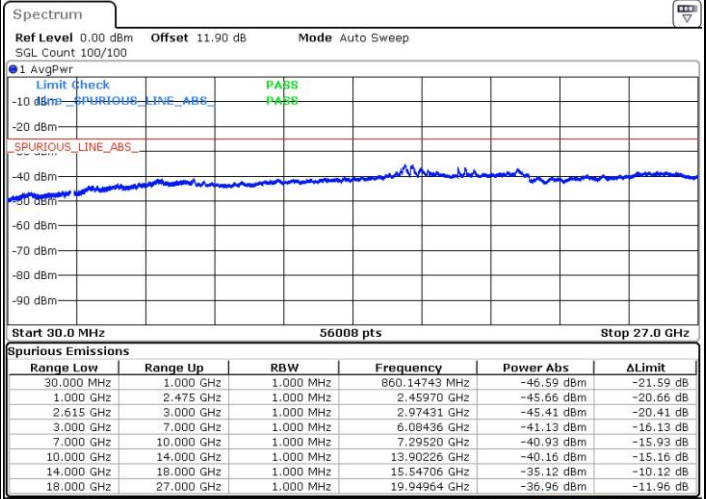

LTE Band 7 / 20MHz+20MHz

16QAM

Highest Channel / 1RB0 and 1RB99

Highest Channel / 1RB99 and 1RB0

Date: 16.NOV.2018 05:41:13

Date: 16.NOV.2018 05:38:54

Highest Channel / FullIRB

N/A

Date: 16.NOV.2018 05:43:44

LTE Band 7 / 10MHz+20MHz

64QAM

Lowest Channel / 1RB0 and 1RB99

Lowest Channel / 1RB49 and 1RB0

Date: 16.NOV.2018 00:31:01

Date: 16.NOV.2018 00:20:47

Lowest Channel / FullIRB