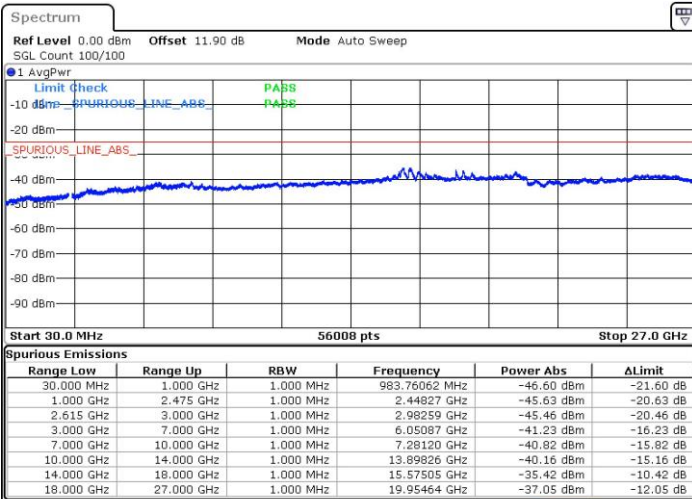

Date: 15.NOV.2018 22:27:08

LTE Band 7 / 15MHz+15MHz

64QAM

Highest Channel / 1RB0 and 1RB74

Highest Channel / 1RB74 and 1RB0

Date: 15.NOV.2018 22:46:53

Date: 15.NOV.2018 22:45:52

Highest Channel / FullIRB

N/A

Date: 15.NOV.2018 22:52:05

LTE Band 7 / 15MHz+20MHz

64QAM

Lowest Channel / 1RB0 and 1RB99

Lowest Channel / 1RB74 and 1RB0

Date: 16.NOV.2018 02:50:58

Date: 16.NOV.2018 02:45:49

Lowest Channel / FullIRB

N/A

Date: 16.NOV.2018 02:52:00

LTE Band 7 / 15MHz+20MHz

64QAM

Middle Channel / 1RB0 and 1RB9

Middle Channel / 1RB74 and 1RB0

Date: 16.NOV.2018 02:58:12

Date: 16.NOV.2018 03:03:22

Middle Channel / FullIRB

N/A

Date: 16.NOV.2018 02:57:10

LTE Band 7 / 15MHz+20MHz

64QAM

Highest Channel / 1RB0 and 1RB99

Highest Channel / 1RB74 and 1RB0