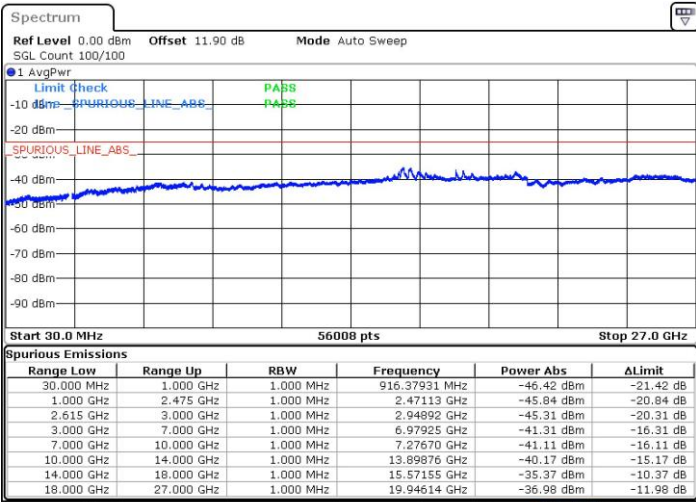

Middle Channel / FullIRB

N/A

Date: 16.NOV.2018 00:39:53

LTE Band 7 / 10MHz+20MHz

64QAM

Highest Channel / 1RB0 and 1RB99

Highest Channel / 1RB49 and 1RB0

Date: 16.NOV.2018 00:52:51

Date: 16.NOV.2018 00:51:50

Highest Channel / FullIRB

N/A

Date: 16.NOV.2018 00:58:02

LTE Band 7 / 15MHz+10MHz

64QAM

Lowest Channel / 1RB0 and 1RB49

Lowest Channel / 1RB74 and 1RB0

Date: 15.NOV.2018 23:30:14

Date: 15.NOV.2018 23:25:03

Lowest Channel / FullIRB

N/A

Date: 15.NOV.2018 23:31:16

LTE Band 7 / 15MHz+10MHz

64QAM

Middle Channel / 1RB0 and 1RB49