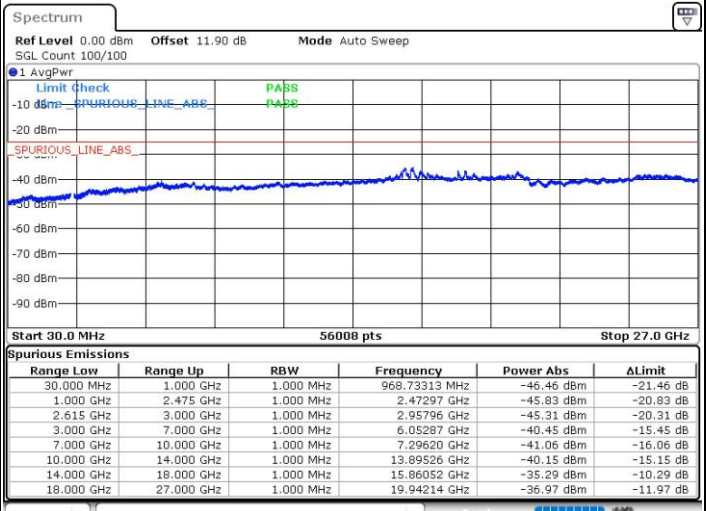

Middle Channel / FullIRB

N/A

Date: 16.NOV.2018 00:39:53

LTE Band 7 / 10MHz+20MHz

64QAM

Highest Channel / 1RB0 and 1RB99

Highest Channel / 1RB49 and 1RB0

Date: 16.NOV.2018 00:52:51

Date: 16.NOV.2018 00:51:50

Highest Channel / FullIRB

N/A

Date: 16.NOV.2018 00:58:02

LTE Band 7 / 15MHz+10MHz

64QAM

Lowest Channel / 1RB0 and 1RB49

Lowest Channel / 1RB74 and 1RB0

Date: 15.NOV.2018 23:30:14

Date: 15.NOV.2018 23:25:03

Lowest Channel / FullIRB

N/A

Date: 15.NOV.2018 23:31:16

LTE Band 7 / 15MHz+10MHz

64QAM

Middle Channel / 1RB0 and 1RB49