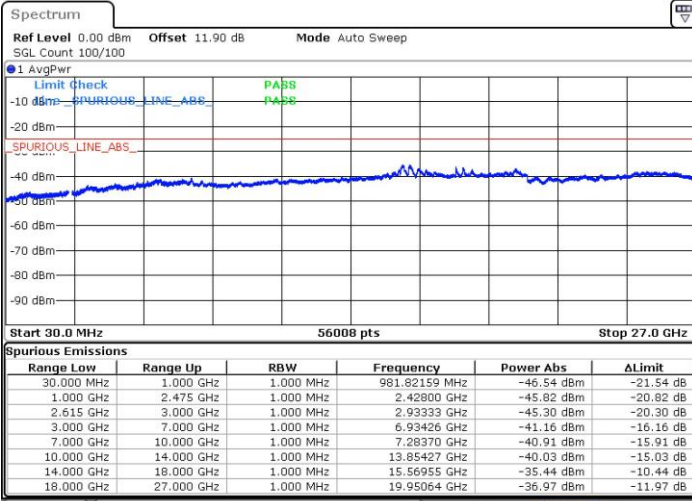

N/A

Date: 15.NOV.2018 22:52:05

LTE Band 7 / 15MHz+20MHz

64QAM

Lowest Channel / 1RB0 and 1RB99

Lowest Channel / 1RB74 and 1RB0

Date: 16.NOV.2018 02:50:58

Date: 16.NOV.2018 02:45:49

Lowest Channel / FullIRB

N/A

Date: 16.NOV.2018 02:52:00

LTE Band 7 / 15MHz+20MHz

64QAM

Middle Channel / 1RB0 and 1RB9

Middle Channel / 1RB74 and 1RB0

Date: 16.NOV.2018 02:58:12

Date: 16.NOV.2018 03:03:22

Middle Channel / FullIRB

N/A

Date: 16.NOV.2018 02:57:10

LTE Band 7 / 15MHz+20MHz

64QAM

Highest Channel / 1RB0 and 1RB99

Highest Channel / 1RB74 and 1RB0

Date: 16.NOV.2018 03:41:35

Date: 16.NOV.2018 03:40:45

Highest Channel / FullIRB

N/A

Date: 16.NOV.2018 03:46:12

LTE Band 7 / 20MHz+10MHz

64QAM

Lowest Channel / 1RB0 and 1RB49