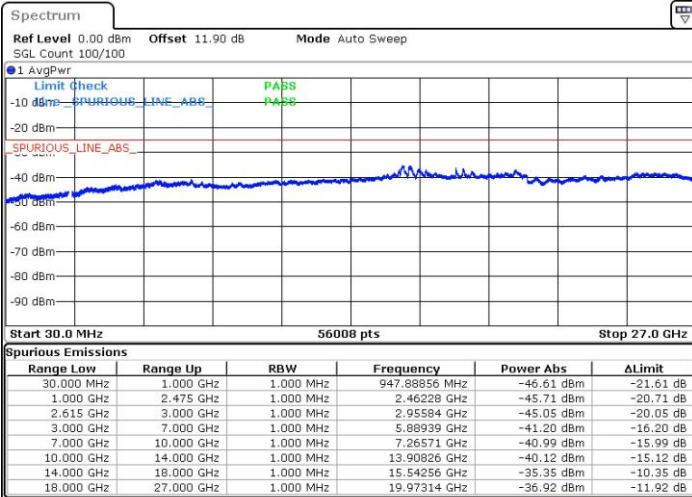

N/A

Date: 15.NOV.2018 22:52:05

LTE Band 7 / 15MHz+20MHz

64QAM

Lowest Channel / 1RB0 and 1RB99

Lowest Channel / 1RB74 and 1RB0

Date: 16.NOV.2018 02:50:58

Date: 16.NOV.2018 02:45:49

Lowest Channel / FullIRB

N/A

Date: 16.NOV.2018 02:52:00

LTE Band 7 / 15MHz+20MHz

64QAM

Middle Channel / 1RB0 and 1RB9

Middle Channel / 1RB74 and 1RB0

Date: 16.NOV.2018 02:58:12

Date: 16.NOV.2018 03:03:22

Middle Channel / FullIRB

N/A

Date: 16.NOV.2018 02:57:10

LTE Band 7 / 15MHz+20MHz

64QAM

Highest Channel / 1RB0 and 1RB99

Highest Channel / 1RB74 and 1RB0

Date: 16.NOV.2018 03:41:35

Date: 16.NOV.2018 03:40:45

Highest Channel / FullIRB

N/A

Date: 16.NOV.2018 03:46:12

LTE Band 7 / 20MHz+10MHz

64QAM

Lowest Channel / 1RB0 and 1RB49