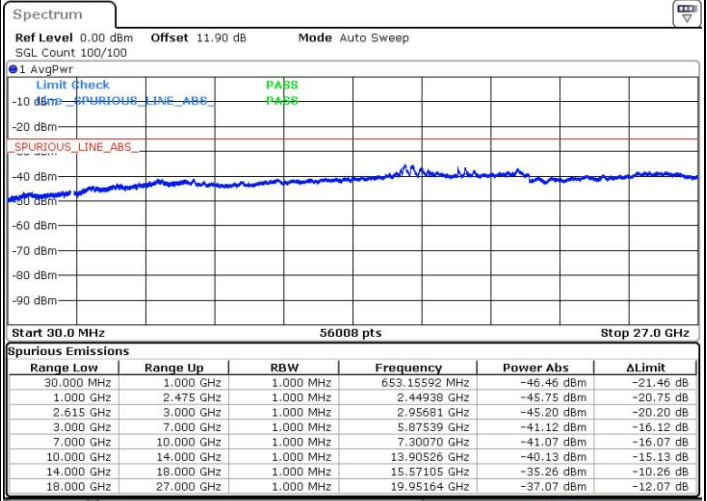

N/A

Date: 16.NOV.2018 05:11:04

LTE Band 7 / 20MHz+15MHz

64QAM

Highest Channel / 1RB0 and 1RB74

Highest Channel / 1RB99 and 1RB0

Date: 16.NOV.2018 05:19:07

Date: 16.NOV.2018 05:18:23

Highest Channel / FullIRB

N/A

Date: 16.NOV.2018 05:22:43

LTE Band 7 / 20MHz+20MHz

64QAM

Lowest Channel / 1RB0 and 1RB99

Lowest Channel / 1RB99 and 1RB0

Date: 16.NOV.2018 05:27:55

Date: 16.NOV.2018 05:24:10

Lowest Channel / FullIRB

N/A

Date: 16.NOV.2018 05:28:38