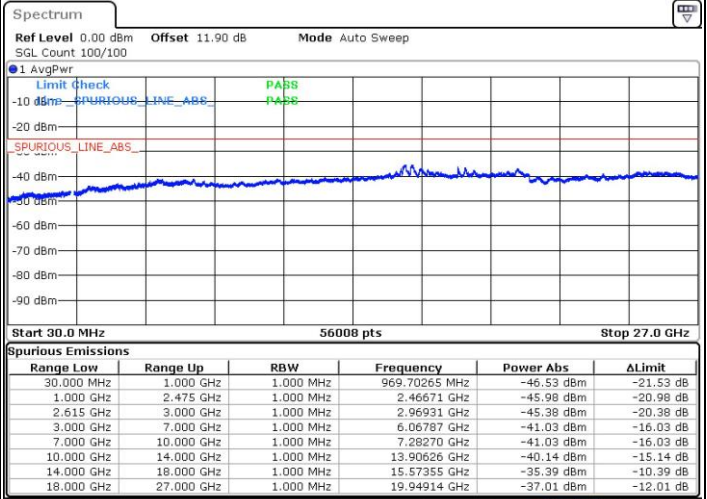

Date: 16.NOV.2018 03:03:22

Middle Channel / FullIRB

N/A

Date: 16.NOV.2018 02:57:10

LTE Band 7 / 15MHz+20MHz

64QAM

Highest Channel / 1RB0 and 1RB99

Highest Channel / 1RB74 and 1RB0

Date: 16.NOV.2018 03:41:35

Date: 16.NOV.2018 03:40:45

Highest Channel / FullIRB

N/A

Date: 16.NOV.2018 03:46:12

LTE Band 7 / 20MHz+10MHz

64QAM

Lowest Channel / 1RB0 and 1RB49

Lowest Channel / 1RB99 and 1RB0

Date: 16.NOV.2018 04:04:46

Date: 16.NOV.2018 03:50:18

Lowest Channel / FullIRB

N/A

Date: 16.NOV.2018 04:05:41

LTE Band 7 / 20MHz+10MHz

64QAM