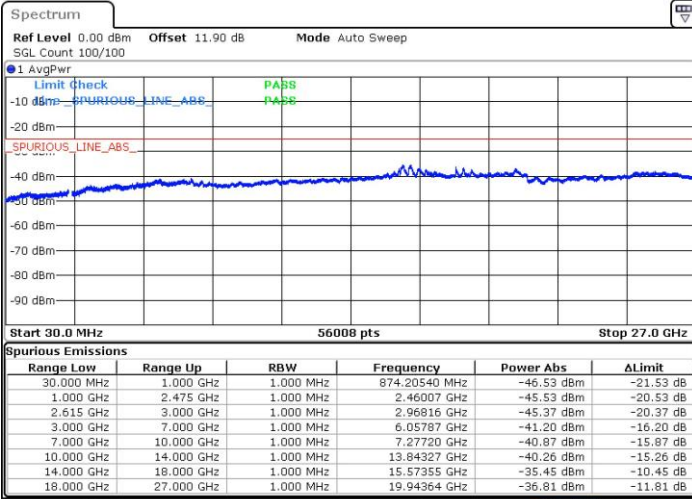

Middle Channel / FullIRB

N/A

Date: 16.NOV.2018 00:39:53

LTE Band 7 / 10MHz+20MHz

64QAM

Highest Channel / 1RB0 and 1RB99

Highest Channel / 1RB49 and 1RB0

Date: 16.NOV.2018 00:52:51

Date: 16.NOV.2018 00:51:50

Highest Channel / FullIRB

N/A

Date: 16.NOV.2018 00:58:02

LTE Band 7 / 15MHz+10MHz

64QAM

Lowest Channel / 1RB0 and 1RB49

Lowest Channel / 1RB74 and 1RB0