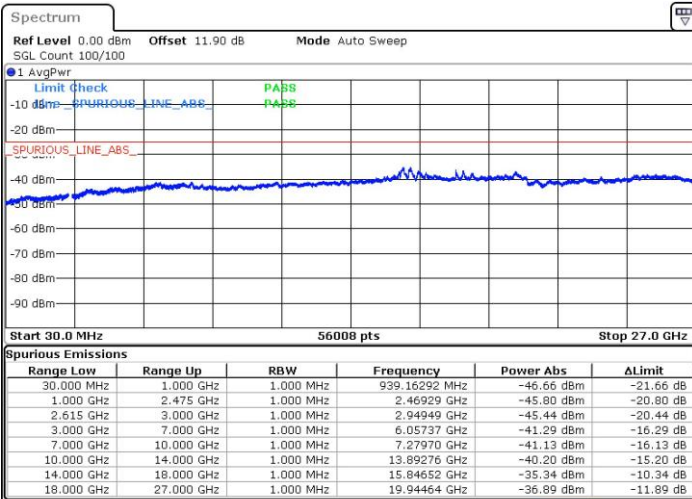

Date: 15.NOV.2018 22:27:08

LTE Band 7 / 15MHz+15MHz

64QAM

Highest Channel / 1RB0 and 1RB74

Highest Channel / 1RB74 and 1RB0

Date: 15.NOV.2018 22:46:53

Date: 15.NOV.2018 22:45:52

Highest Channel / FullIRB

N/A

Date: 15.NOV.2018 22:52:05

LTE Band 7 / 15MHz+20MHz

64QAM

Lowest Channel / 1RB0 and 1RB99

Lowest Channel / 1RB74 and 1RB0

Date: 16.NOV.2018 02:50:58

Date: 16.NOV.2018 02:45:49

Lowest Channel / FullIRB

N/A

Date: 16.NOV.2018 02:52:00

LTE Band 7 / 15MHz+20MHz

64QAM

Middle Channel / 1RB0 and 1RB9

Middle Channel / 1RB74 and 1RB0

Date: 16.NOV.2018 02:58:12