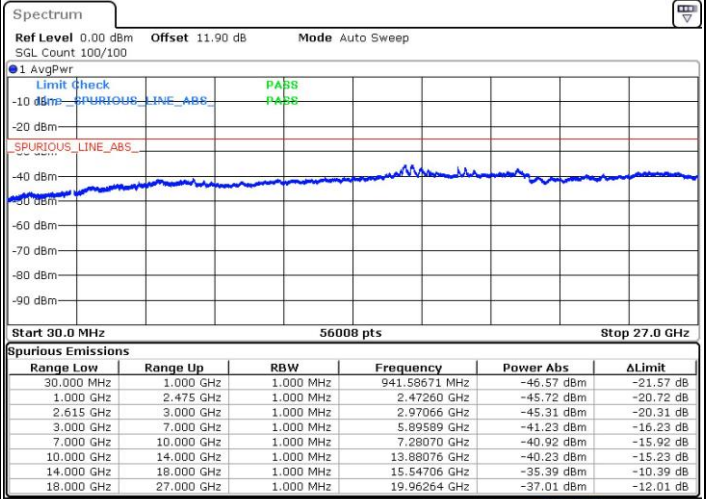

Middle Channel / FullIRB

N/A

Date: 16.NOV.2018 00:39:53

LTE Band 7 / 10MHz+20MHz

64QAM

Highest Channel / 1RB0 and 1RB99

Highest Channel / 1RB49 and 1RB0

Date: 16.NOV.2018 00:52:51

Date: 16.NOV.2018 00:51:50

Highest Channel / FullIRB

N/A

Date: 16.NOV.2018 00:58:02

LTE Band 7 / 15MHz+10MHz

64QAM

Lowest Channel / 1RB0 and 1RB49

Lowest Channel / 1RB74 and 1RB0