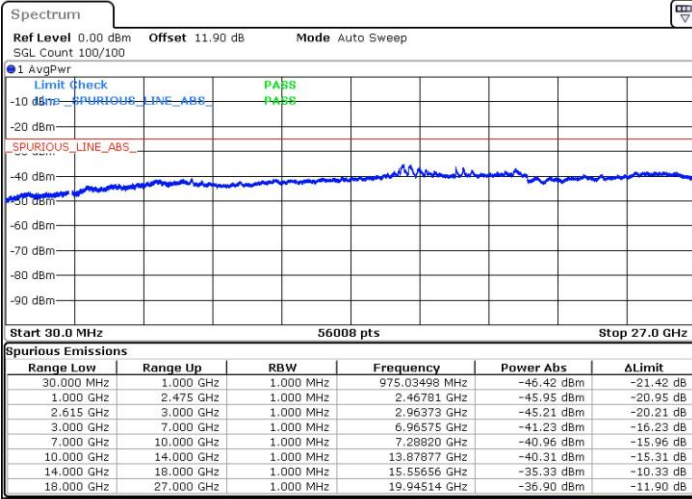

Date: 15.NOV.2018 22:27:08

LTE Band 7 / 15MHz+15MHz

64QAM

Highest Channel / 1RB0 and 1RB74

Highest Channel / 1RB74 and 1RB0

Date: 15.NOV.2018 22:46:53

Date: 15.NOV.2018 22:45:52

Highest Channel / FullIRB

N/A

Date: 15.NOV.2018 22:52:05

LTE Band 7 / 15MHz+20MHz

64QAM

Lowest Channel / 1RB0 and 1RB99

Lowest Channel / 1RB74 and 1RB0

Date: 16.NOV.2018 02:50:58

Date: 16.NOV.2018 02:45:49

Lowest Channel / FullIRB

N/A

Date: 16.NOV.2018 02:52:00

LTE Band 7 / 15MHz+20MHz

64QAM

Middle Channel / 1RB0 and 1RB9

Middle Channel / 1RB74 and 1RB0

Date: 16.NOV.2018 02:58:12

Date: 16.NOV.2018 03:03:22

Middle Channel / FullIRB

N/A

Date: 16.NOV.2018 02:57:10

LTE Band 7 / 15MHz+20MHz

64QAM

Highest Channel / 1RB0 and 1RB99

Highest Channel / 1RB74 and 1RB0