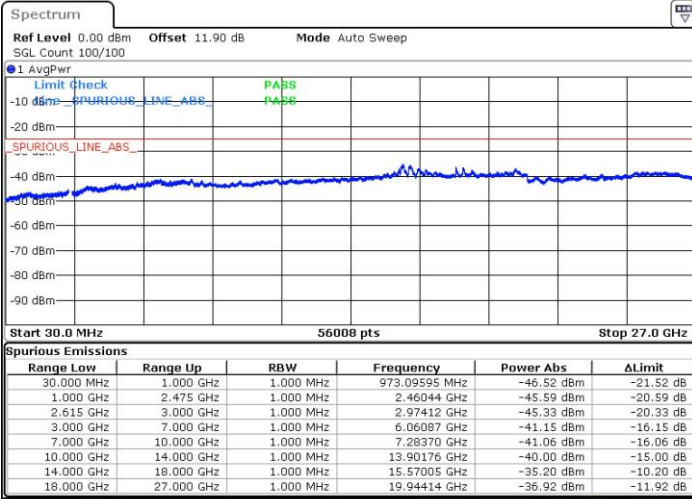

LTE Band 7 / 20MHz+20MHz

16QAM

Highest Channel / 1RB0 and 1RB99

Highest Channel / 1RB99 and 1RB0

Date: 16.NOV.2018 05:41:13

Date: 16.NOV.2018 05:38:54

Highest Channel / FullIRB

N/A

Date: 16.NOV.2018 05:43:44

LTE Band 7 / 10MHz+20MHz

64QAM

Lowest Channel / 1RB0 and 1RB99

Lowest Channel / 1RB49 and 1RB0

Date: 16.NOV.2018 00:31:01

Date: 16.NOV.2018 00:20:47

Lowest Channel / FullIRB