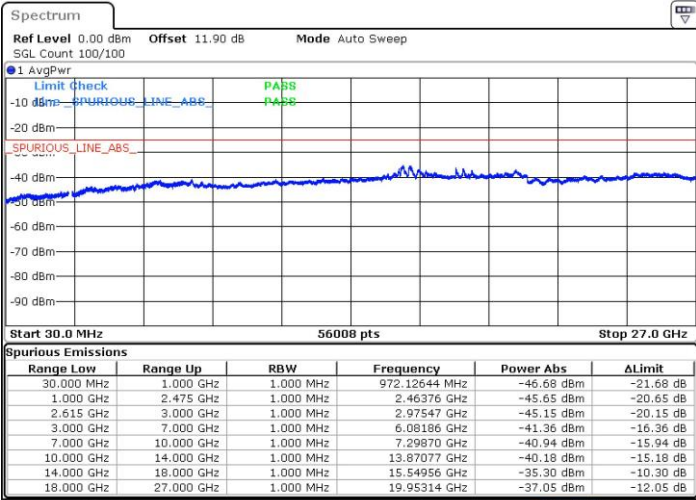

Middle Channel / 1RB0 and 1RB49

Middle Channel / 1RB99 and 1RB0

Date: 16.NOV.2018 04:26:54

Date: 16.NOV.2018 04:30:34

Middle Channel / FullIRB

N/A

Date: 16.NOV.2018 04:26:02

LTE Band 7 / 20MHz+10MHz

64QAM

Highest Channel / 1RB0 and 1RB49

Highest Channel / 1RB99 and 1RB0

Date: 16.NOV.2018 04:33:28

Date: 16.NOV.2018 04:32:44

Highest Channel / FullIRB

N/A

Date: 16.NOV.2018 04:37:04

LTE Band 7 / 20MHz+15MHz

64QAM

Lowest Channel / 1RB0 and 1RB74

Lowest Channel / 1RB99 and 1RB0

Date: 16.NOV.2018 05:01:24

Date: 16.NOV.2018 04:57:17

Lowest Channel / FullIRB

N/A