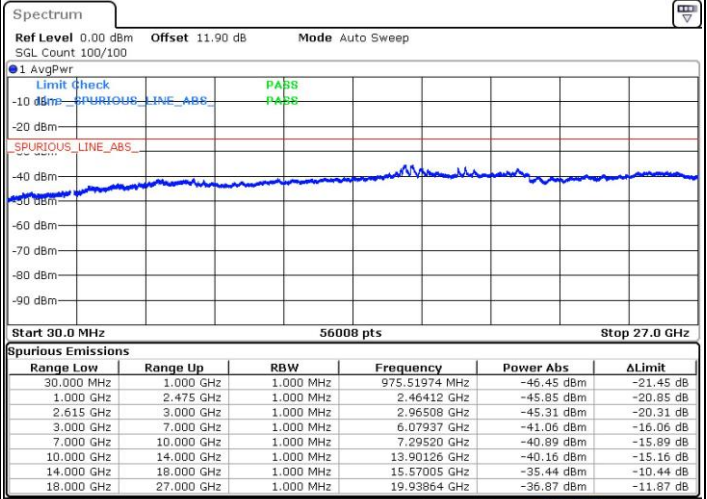

Lowest Channel / FullIRB

N/A

Date: 16.NOV.2018 02:52:00

LTE Band 7 / 15MHz+20MHz

64QAM

Middle Channel / 1RB0 and 1RB9

Middle Channel / 1RB74 and 1RB0

Date: 16.NOV.2018 02:58:12

Date: 16.NOV.2018 03:03:22

Middle Channel / FullIRB

N/A

Date: 16.NOV.2018 02:57:10

LTE Band 7 / 15MHz+20MHz

64QAM

Highest Channel / 1RB0 and 1RB99

Highest Channel / 1RB74 and 1RB0

Date: 16.NOV.2018 03:41:35

Date: 16.NOV.2018 03:40:45

Highest Channel / FullIRB

N/A

Date: 16.NOV.2018 03:46:12

LTE Band 7 / 20MHz+10MHz

64QAM

Lowest Channel / 1RB0 and 1RB49

Lowest Channel / 1RB99 and 1RB0

Date: 16.NOV.2018 04:04:46

Date: 16.NOV.2018 03:50:18

Lowest Channel / FullIRB

N/A

Date: 16.NOV.2018 04:05:41

LTE Band 7 / 20MHz+10MHz

64QAM