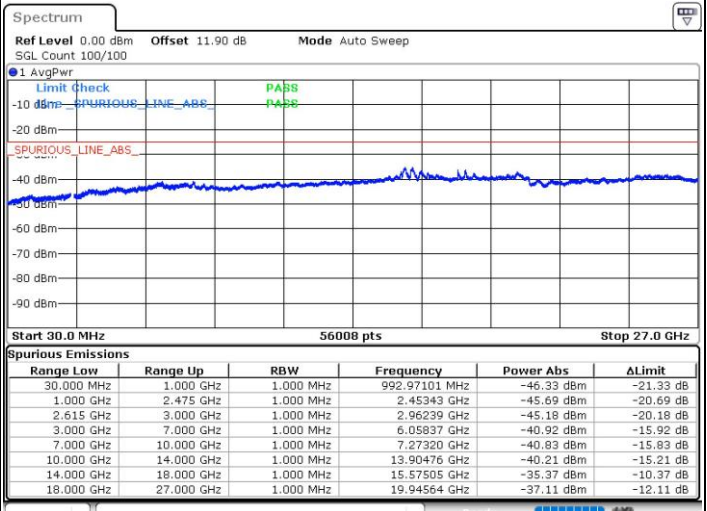

LTE Band 7 / 20MHz+15MHz

64QAM

Lowest Channel / 1RB0 and 1RB74

Lowest Channel / 1RB99 and 1RB0

Date: 16.NOV.2018 05:01:24

Date: 16.NOV.2018 04:57:17

Lowest Channel / FullIRB

N/A

Date: 16.NOV.2018 05:02:10

LTE Band 7 / 20MHz+15MHz

64QAM

MiddleChannel / 1RB0 and 1RB74

Middle Channel / 1RB99 and 1RB0

Date: 16.NOV.2018 05:11:50

Date: 16.NOV.2018 05:16:13

Middle Channel / FullIRB

N/A

Date: 16.NOV.2018 05:11:04

LTE Band 7 / 20MHz+15MHz

64QAM

Highest Channel / 1RB0 and 1RB74

Highest Channel / 1RB99 and 1RB0

Date: 16.NOV.2018 05:19:07

Date: 16.NOV.2018 05:18:23

Highest Channel / FullIRB

N/A

Date: 16.NOV.2018 05:22:43

LTE Band 7 / 20MHz+20MHz

64QAM

Lowest Channel / 1RB0 and 1RB99

Lowest Channel / 1RB99 and 1RB0

Date: 16.NOV.2018 05:27:55