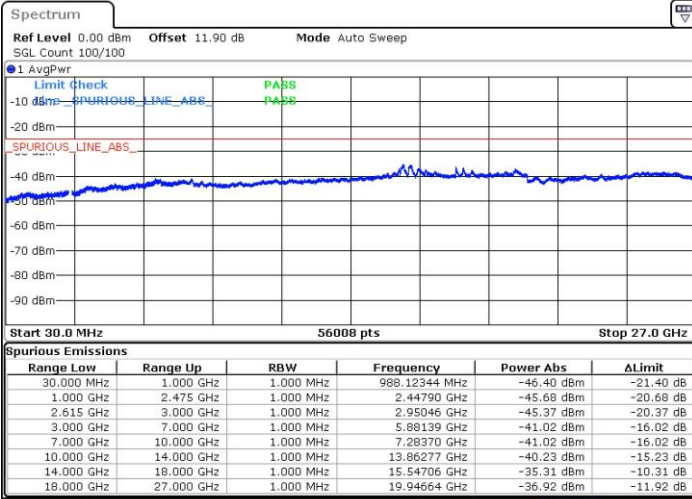

Highest Channel / 1RB0 and 1RB49

Highest Channel / 1RB74 and 1RB0

Date: 15.NOV.2018 23:56:24

Date: 15.NOV.2018 23:55:23

Highest Channel / FullIRB

N/A

Date: 16.NOV.2018 00:01:36

LTE Band 7 / 15MHz+15MHz

64QAM

Lowest Channel / 1RB0 and 1RB74

Lowest Channel / 1RB74 and 1RB0

Date: 16.NOV.2018 02:39:15

Date: 16.NOV.2018 02:35:07

Lowest Channel / FullIRB

N/A

Date: 15.NOV.2018 18:08:33

LTE Band 7 / 15MHz+15MHz

64QAM

Middle Channel / 1RB0 and 1RB74

Middle Channel / 1RB74 and 1RB0

Date: 15.NOV.2018 22:28:10

Date: 15.NOV.2018 22:33:20

Middle Channel / FullRB

N/A