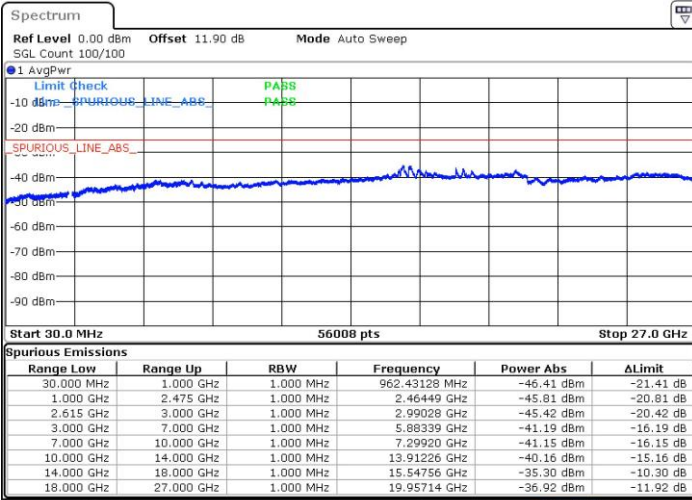

LTE Band 7 / 20MHz+20MHz

16QAM

Highest Channel / 1RB0 and 1RB99

Highest Channel / 1RB99 and 1RB0

Date: 16.NOV.2018 05:41:13

Date: 16.NOV.2018 05:38:54

Highest Channel / FullIRB

N/A

Date: 16.NOV.2018 05:43:44

LTE Band 7 / 10MHz+20MHz

64QAM

Lowest Channel / 1RB0 and 1RB99

Lowest Channel / 1RB49 and 1RB0

Date: 16.NOV.2018 00:31:01

Date: 16.NOV.2018 00:20:47

Lowest Channel / FullIRB