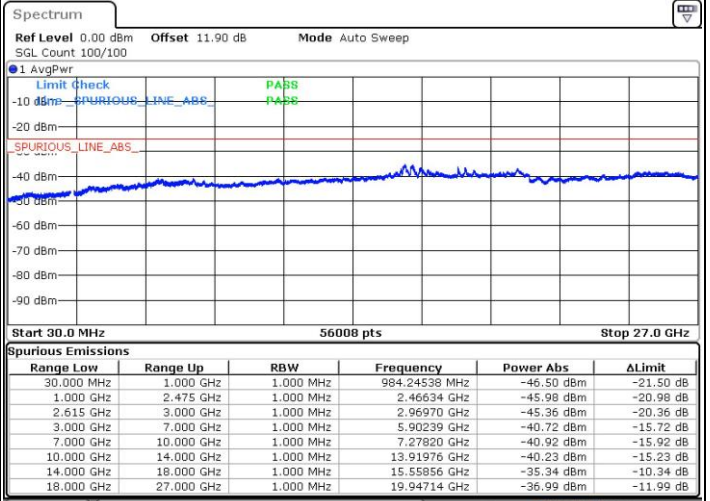

Date: 16.NOV.2018 00:51:50

Highest Channel / FullIRB

N/A

Date: 16.NOV.2018 00:58:02

LTE Band 7 / 15MHz+10MHz

64QAM

Lowest Channel / 1RB0 and 1RB49

Lowest Channel / 1RB74 and 1RB0

Date: 15.NOV.2018 23:30:14

Date: 15.NOV.2018 23:25:03

Lowest Channel / FullIRB

N/A

Date: 15.NOV.2018 23:31:16

LTE Band 7 / 15MHz+10MHz

64QAM

Middle Channel / 1RB0 and 1RB49

Middle Channel / 1RB74 and 1RB0

Date: 15.NOV.2018 23:44:28

Date: 15.NOV.2018 23:49:38

Middle Channel / FullIRB

N/A

Date: 15.NOV.2018 23:43:26

LTE Band 7 / 15MHz+10MHz

64QAM

Highest Channel / 1RB0 and 1RB49

Highest Channel / 1RB74 and 1RB0

Date: 15.NOV.2018 23:56:24

Date: 15.NOV.2018 23:55:23

Highest Channel / FullIRB

N/A

Date: 16.NOV.2018 00:01:36

LTE Band 7 / 15MHz+15MHz