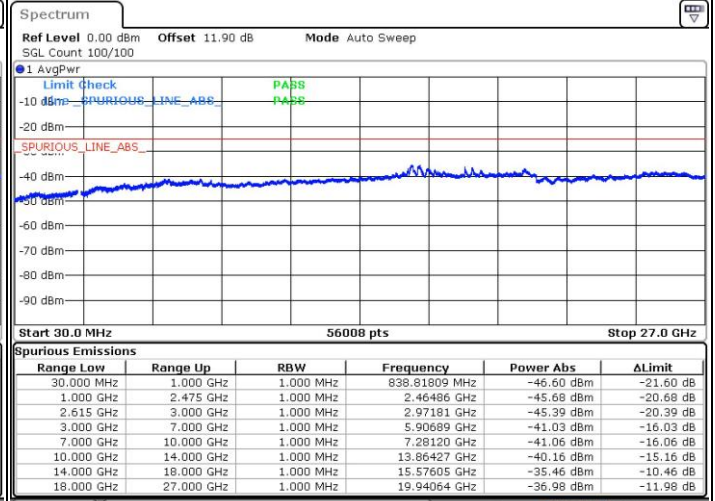

LTE Band 7 / 20MHz+20MHz

16QAM

Highest Channel / 1RB0 and 1RB99

Highest Channel / 1RB99 and 1RB0

Date: 16.NOV.2018 05:41:13

Date: 16.NOV.2018 05:38:54

Highest Channel / FullIRB

N/A

Date: 16.NOV.2018 05:43:44

LTE Band 7 / 10MHz+20MHz

64QAM

Lowest Channel / 1RB0 and 1RB99

Lowest Channel / 1RB49 and 1RB0

Date: 16.NOV.2018 00:31:01

Date: 16.NOV.2018 00:20:47

Lowest Channel / FullIRB

N/A

Date: 16.NOV.2018 00:32:03

LTE Band 7 / 10MHz+20MHz

64QAM

MiddleChannel / 1RB0 and 1RB99

Middle Channel / 1RB49 and 1RB0

Date: 16.NOV.2018 00:40:55

Date: 16.NOV.2018 00:46:05

Middle Channel / FullIRB

N/A

Date: 16.NOV.2018 00:39:53

LTE Band 7 / 10MHz+20MHz

64QAM

Highest Channel / 1RB0 and 1RB99

Highest Channel / 1RB49 and 1RB0

Date: 16.NOV.2018 00:52:51