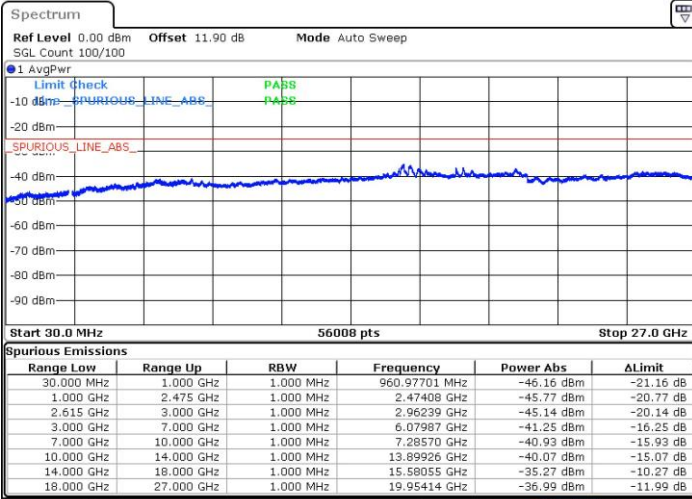

Date: 15.NOV.2018 23:30:14

Date: 15.NOV.2018 23:25:03

Lowest Channel / FullIRB

N/A

Date: 15.NOV.2018 23:31:16

LTE Band 7 / 15MHz+10MHz

64QAM

Middle Channel / 1RB0 and 1RB49

Middle Channel / 1RB74 and 1RB0

Date: 15.NOV.2018 23:44:28

Date: 15.NOV.2018 23:49:38

Middle Channel / FullIRB

N/A

Date: 15.NOV.2018 23:43:26

LTE Band 7 / 15MHz+10MHz

64QAM

Highest Channel / 1RB0 and 1RB49

Highest Channel / 1RB74 and 1RB0

Date: 15.NOV.2018 23:56:24

Date: 15.NOV.2018 23:55:23

Highest Channel / FullIRB

N/A

Date: 16.NOV.2018 00:01:36

LTE Band 7 / 15MHz+15MHz