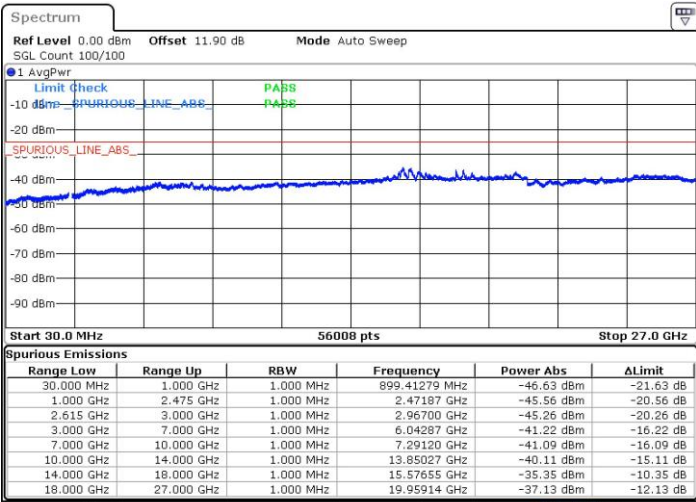

LTE Band 7 / 20MHz+15MHz

64QAM

Lowest Channel / 1RB0 and 1RB74

Lowest Channel / 1RB99 and 1RB0

Date: 16.NOV.2018 05:01:24

Date: 16.NOV.2018 04:57:17

Lowest Channel / FullIRB

N/A

Date: 16.NOV.2018 05:02:10

LTE Band 7 / 20MHz+15MHz

64QAM

MiddleChannel / 1RB0 and 1RB74

Middle Channel / 1RB99 and 1RB0

Date: 16.NOV.2018 05:11:50

Date: 16.NOV.2018 05:16:13

Middle Channel / FullIRB

N/A

Date: 16.NOV.2018 05:11:04

LTE Band 7 / 20MHz+15MHz

64QAM

Highest Channel / 1RB0 and 1RB74

Highest Channel / 1RB99 and 1RB0

Date: 16.NOV.2018 05:19:07

Date: 16.NOV.2018 05:18:23

Highest Channel / FullIRB

N/A

Date: 16.NOV.2018 05:22:43

LTE Band 7 / 20MHz+20MHz

64QAM

Lowest Channel / 1RB0 and 1RB99

Lowest Channel / 1RB99 and 1RB0

Date: 16.NOV.2018 05:27:55