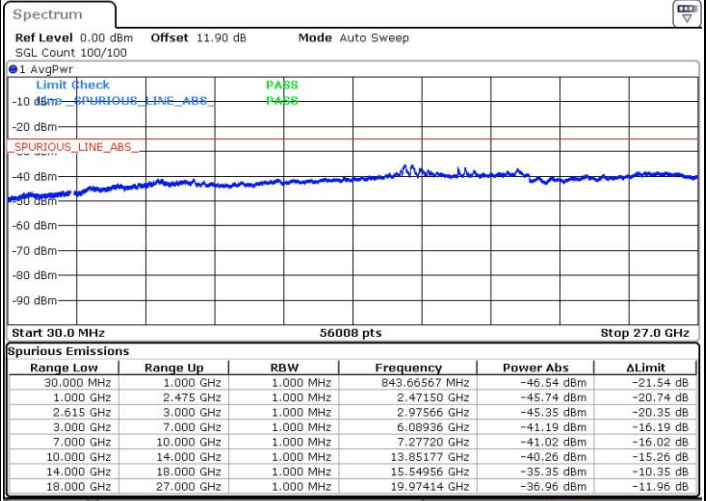

LTE Band 7 / 20MHz+15MHz

64QAM

Lowest Channel / 1RB0 and 1RB74

Lowest Channel / 1RB99 and 1RB0

Date: 16.NOV.2018 05:01:24

Date: 16.NOV.2018 04:57:17

Lowest Channel / FullIRB

N/A

Date: 16.NOV.2018 05:02:10

LTE Band 7 / 20MHz+15MHz

64QAM

MiddleChannel / 1RB0 and 1RB74

Middle Channel / 1RB99 and 1RB0

Date: 16.NOV.2018 05:11:50

Date: 16.NOV.2018 05:16:13

Middle Channel / FullIRB

N/A

Date: 16.NOV.2018 05:11:04

LTE Band 7 / 20MHz+15MHz

64QAM

Highest Channel / 1RB0 and 1RB74

Highest Channel / 1RB99 and 1RB0

Date: 16.NOV.2018 05:19:07

Date: 16.NOV.2018 05:18:23

Highest Channel / FullIRB

N/A

Date: 16.NOV.2018 05:22:43

LTE Band 7 / 20MHz+20MHz

64QAM

Lowest Channel / 1RB0 and 1RB99

Lowest Channel / 1RB99 and 1RB0

Date: 16.NOV.2018 05:27:55