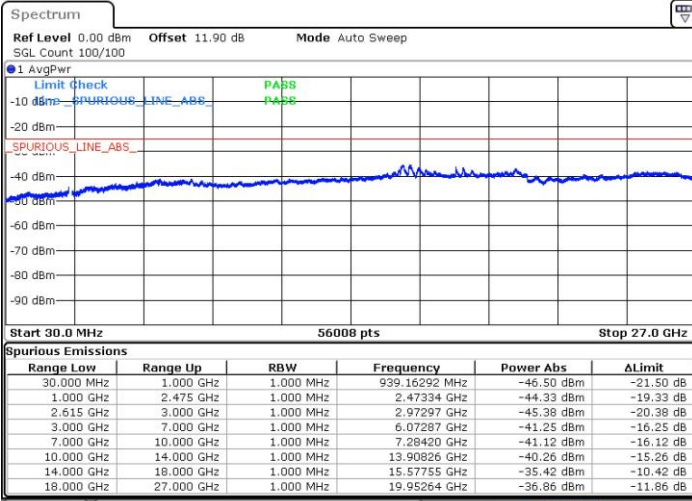

LTE Band 7 / 20MHz+20MHz

16QAM

Highest Channel / 1RB0 and 1RB99

Highest Channel / 1RB99 and 1RB0

Date: 16.NOV.2018 05:41:13

Date: 16.NOV.2018 05:38:54

Highest Channel / FullIRB

N/A

Date: 16.NOV.2018 05:43:44

LTE Band 7 / 10MHz+20MHz

64QAM

Lowest Channel / 1RB0 and 1RB99

Lowest Channel / 1RB49 and 1RB0

Date: 16.NOV.2018 00:31:01

Date: 16.NOV.2018 00:20:47

Lowest Channel / FullIRB

N/A

Date: 16.NOV.2018 00:32:03

LTE Band 7 / 10MHz+20MHz

64QAM

MiddleChannel / 1RB0 and 1RB99

Middle Channel / 1RB49 and 1RB0

Date: 16.NOV.2018 00:40:55

Date: 16.NOV.2018 00:46:05

Middle Channel / FullIRB

N/A

Date: 16.NOV.2018 00:39:53

LTE Band 7 / 10MHz+20MHz

64QAM

Highest Channel / 1RB0 and 1RB99

Highest Channel / 1RB49 and 1RB0

Date: 16.NOV.2018 00:52:51