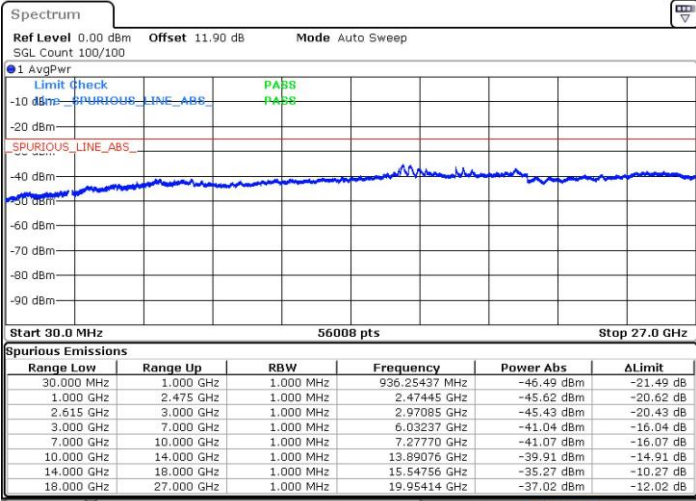

Date: 16.NOV.2018 00:51:50

Highest Channel / FullIRB

N/A

Date: 16.NOV.2018 00:58:02

LTE Band 7 / 15MHz+10MHz

64QAM

Lowest Channel / 1RB0 and 1RB49

Lowest Channel / 1RB74 and 1RB0

Date: 15.NOV.2018 23:30:14

Date: 15.NOV.2018 23:25:03

Lowest Channel / FullIRB

N/A

Date: 15.NOV.2018 23:31:16

LTE Band 7 / 15MHz+10MHz

64QAM

Middle Channel / 1RB0 and 1RB49

Middle Channel / 1RB74 and 1RB0

Date: 15.NOV.2018 23:44:28

Date: 15.NOV.2018 23:49:38

Middle Channel / FullIRB

N/A

Date: 15.NOV.2018 23:43:26

LTE Band 7 / 15MHz+10MHz

64QAM

Highest Channel / 1RB0 and 1RB49

Highest Channel / 1RB74 and 1RB0

Date: 15.NOV.2018 23:56:24

Date: 15.NOV.2018 23:55:23

Highest Channel / FullIRB

N/A

Date: 16.NOV.2018 00:01:36

LTE Band 7 / 15MHz+15MHz