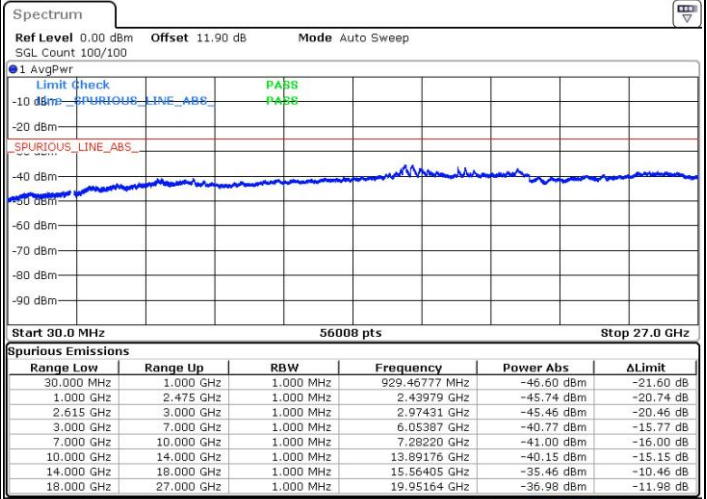

Date: 16.NOV.2018 03:41:35

Date: 16.NOV.2018 03:40:45

Highest Channel / FullIRB

N/A

Date: 16.NOV.2018 03:46:12

LTE Band 7 / 20MHz+10MHz

64QAM

Lowest Channel / 1RB0 and 1RB49

Lowest Channel / 1RB99 and 1RB0

Date: 16.NOV.2018 04:04:46

Date: 16.NOV.2018 03:50:18

Lowest Channel / FullIRB

N/A

Date: 16.NOV.2018 04:05:41

LTE Band 7 / 20MHz+10MHz

64QAM

Middle Channel / 1RB0 and 1RB49

Middle Channel / 1RB99 and 1RB0

Date: 16.NOV.2018 04:26:54

Date: 16.NOV.2018 04:30:34

Middle Channel / FullIRB

N/A

Date: 16.NOV.2018 04:26:02

LTE Band 7 / 20MHz+10MHz