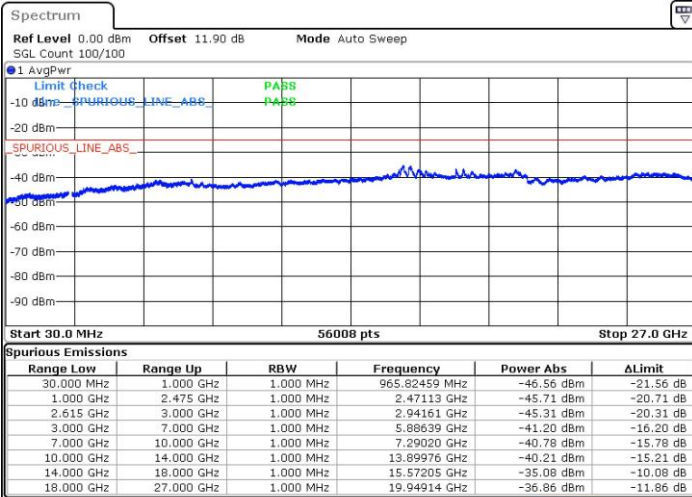

Date: 16.NOV.2018 03:41:35

Date: 16.NOV.2018 03:40:45

Highest Channel / FullIRB

N/A

Date: 16.NOV.2018 03:46:12

LTE Band 7 / 20MHz+10MHz

64QAM

Lowest Channel / 1RB0 and 1RB49

Lowest Channel / 1RB99 and 1RB0

Date: 16.NOV.2018 04:04:46

Date: 16.NOV.2018 03:50:18

Lowest Channel / FullIRB

N/A

Date: 16.NOV.2018 04:05:41

LTE Band 7 / 20MHz+10MHz

64QAM

Middle Channel / 1RB0 and 1RB49

Middle Channel / 1RB99 and 1RB0

Date: 16.NOV.2018 04:26:54

Date: 16.NOV.2018 04:30:34

Middle Channel / FullIRB

N/A

Date: 16.NOV.2018 04:26:02

LTE Band 7 / 20MHz+10MHz

64QAM

Highest Channel / 1RB0 and 1RB49

Highest Channel / 1RB99 and 1RB0

Date: 16.NOV.2018 04:33:28

Date: 16.NOV.2018 04:32:44

Highest Channel / FullIRB

N/A

Date: 16.NOV.2018 04:37:04