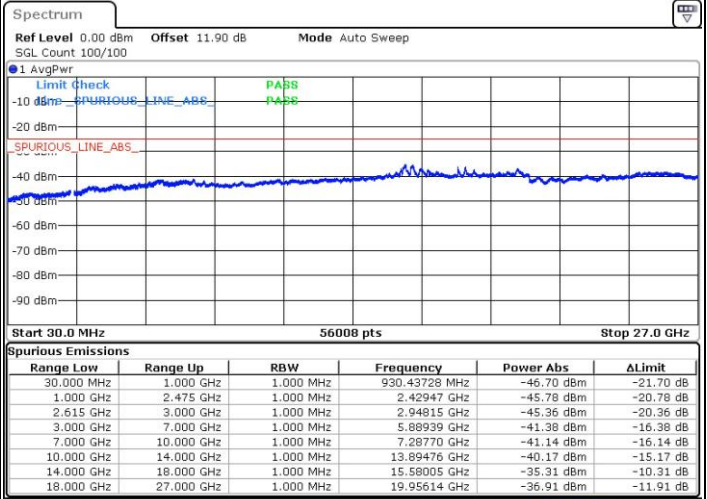

Date: 16.NOV.2018 05:43:44

LTE Band 7 / 10MHz+20MHz

64QAM

Lowest Channel / 1RB0 and 1RB99

Lowest Channel / 1RB49 and 1RB0

Date: 16.NOV.2018 00:31:01

Date: 16.NOV.2018 00:20:47

Lowest Channel / FullIRB

N/A

Date: 16.NOV.2018 00:32:03

LTE Band 7 / 10MHz+20MHz

64QAM

MiddleChannel / 1RB0 and 1RB99

Middle Channel / 1RB49 and 1RB0

Date: 16.NOV.2018 00:40:55

Date: 16.NOV.2018 00:46:05

Middle Channel / FullIRB

N/A

Date: 16.NOV.2018 00:39:53

LTE Band 7 / 10MHz+20MHz

64QAM

Highest Channel / 1RB0 and 1RB99

Highest Channel / 1RB49 and 1RB0

Date: 16.NOV.2018 00:52:51

Date: 16.NOV.2018 00:51:50

Highest Channel / FullIRB

N/A

Date: 16.NOV.2018 00:58:02

LTE Band 7 / 15MHz+10MHz

64QAM

Lowest Channel / 1RB0 and 1RB49

Lowest Channel / 1RB74 and 1RB0