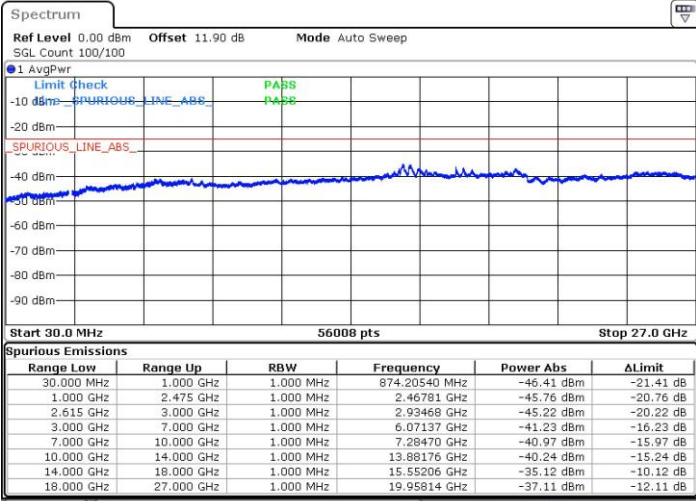

Date: 16.NOV.2018 05:02:10

LTE Band 7 / 20MHz+15MHz

64QAM

MiddleChannel / 1RB0 and 1RB74

Middle Channel / 1RB99 and 1RB0

Date: 16.NOV.2018 05:11:50

Date: 16.NOV.2018 05:16:13

Middle Channel / FullIRB

N/A

Date: 16.NOV.2018 05:11:04

LTE Band 7 / 20MHz+15MHz

64QAM

Highest Channel / 1RB0 and 1RB74

Highest Channel / 1RB99 and 1RB0

Date: 16.NOV.2018 05:19:07

Date: 16.NOV.2018 05:18:23

Highest Channel / FullIRB

N/A

Date: 16.NOV.2018 05:22:43

LTE Band 7 / 20MHz+20MHz

64QAM

Lowest Channel / 1RB0 and 1RB99

Lowest Channel / 1RB99 and 1RB0

Date: 16.NOV.2018 05:27:55