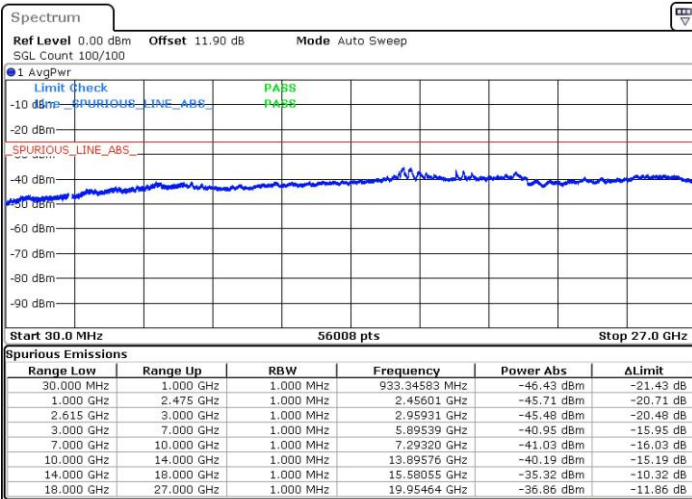

Highest Channel / 1RB0 and 1RB49

Highest Channel / 1RB74 and 1RB0

Date: 15.NOV.2018 23:56:24

Date: 15.NOV.2018 23:55:23

Highest Channel / FullIRB

N/A

Date: 16.NOV.2018 00:01:36

LTE Band 7 / 15MHz+15MHz

64QAM

Lowest Channel / 1RB0 and 1RB74

Lowest Channel / 1RB74 and 1RB0

Date: 16.NOV.2018 02:39:15

Date: 16.NOV.2018 02:35:07

Lowest Channel / FullIRB

N/A

Date: 15.NOV.2018 18:08:33