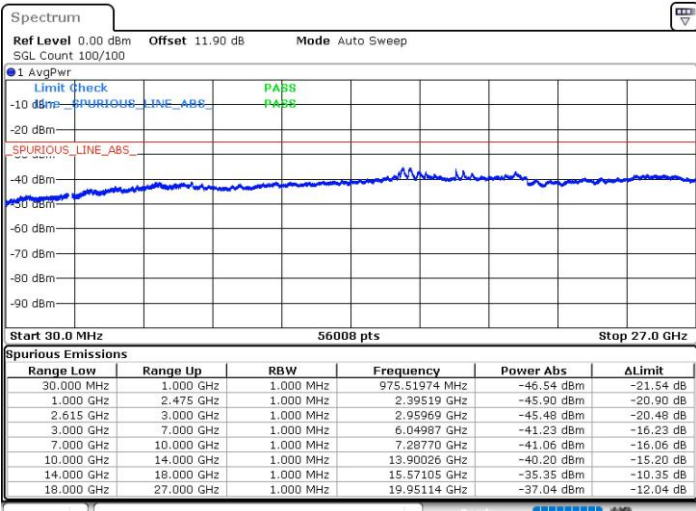

Middle Channel / FullIRB

N/A

Date: 16.NOV.2018 00:39:53

LTE Band 7 / 10MHz+20MHz

64QAM

Highest Channel / 1RB0 and 1RB99

Highest Channel / 1RB49 and 1RB0

Date: 16.NOV.2018 00:52:51

Date: 16.NOV.2018 00:51:50

Highest Channel / FullIRB

N/A

Date: 16.NOV.2018 00:58:02

LTE Band 7 / 15MHz+10MHz

64QAM

Lowest Channel / 1RB0 and 1RB49

Lowest Channel / 1RB74 and 1RB0

Date: 15.NOV.2018 23:30:14

Date: 15.NOV.2018 23:25:03

Lowest Channel / FullIRB

N/A

Date: 15.NOV.2018 23:31:16

LTE Band 7 / 15MHz+10MHz

64QAM

Middle Channel / 1RB0 and 1RB49