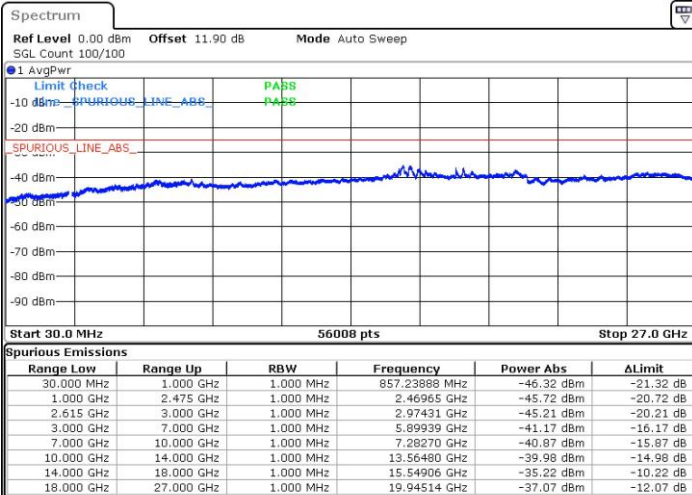

Highest Channel / 1RB0 and 1RB49

Highest Channel / 1RB74 and 1RB0

Date: 15.NOV.2018 23:56:24

Date: 15.NOV.2018 23:55:23

Highest Channel / FullIRB

N/A

Date: 16.NOV.2018 00:01:36

LTE Band 7 / 15MHz+15MHz

64QAM

Lowest Channel / 1RB0 and 1RB74

Lowest Channel / 1RB74 and 1RB0

Date: 16.NOV.2018 02:39:15

Date: 16.NOV.2018 02:35:07

Lowest Channel / FullIRB

N/A

Date: 15.NOV.2018 18:08:33

LTE Band 7 / 15MHz+15MHz

64QAM

Middle Channel / 1RB0 and 1RB74

Middle Channel / 1RB74 and 1RB0

Date: 15.NOV.2018 22:28:10

Date: 15.NOV.2018 22:33:20

Middle Channel / FullRB

N/A

Date: 15.NOV.2018 22:27:08

LTE Band 7 / 15MHz+15MHz

64QAM

Highest Channel / 1RB0 and 1RB74

Highest Channel / 1RB74 and 1RB0

Date: 15.NOV.2018 22:46:53

Date: 15.NOV.2018 22:45:52

Highest Channel / FullIRB