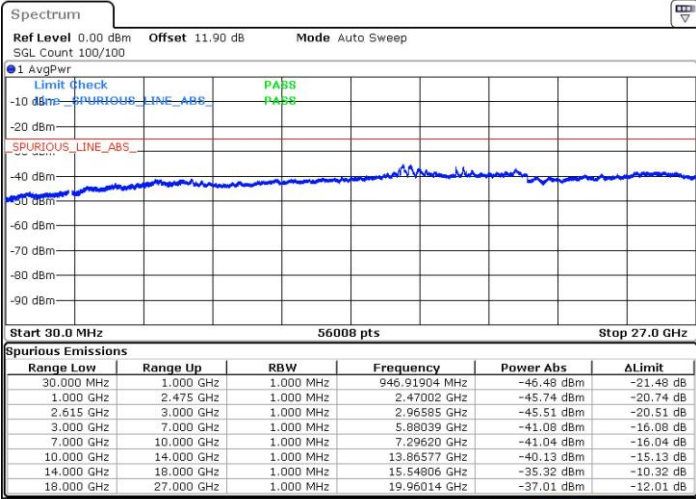

Date: 16.NOV.2018 03:38:13

Highest Channel / FullIRB

N/A

Date: 16.NOV.2018 03:45:23

LTE Band 7 / 20MHz+10MHz

16QAM

Lowest Channel / 1RB0 and 1RB49

Lowest Channel / 1RB99 and 1RB0

Date: 16.NOV.2018 04:04:01

Date: 16.NOV.2018 03:55:00

Lowest Channel / FullIRB

N/A

Date: 16.NOV.2018 04:06:26

LTE Band 7 / 20MHz+10MHz

16QAM

Middle Channel / 1RB0 and 1RB49

Middle Channel / 1RB99 and 1RB0

Date: 16.NOV.2018 04:27:38

Date: 16.NOV.2018 04:29:51

Middle Channel / FullIRB

N/A

Date: 16.NOV.2018 04:08:41

LTE Band 7 / 20MHz+10MHz

16QAM

Highest Channel / 1RB0 and 1RB49

Highest Channel / 1RB99 and 1RB0

Date: 16.NOV.2018 04:34:11

Date: 16.NOV.2018 04:32:01

Highest Channel / FullIRB

N/A

Date: 16.NOV.2018 04:36:21

LTE Band 7 / 20MHz+15MHz