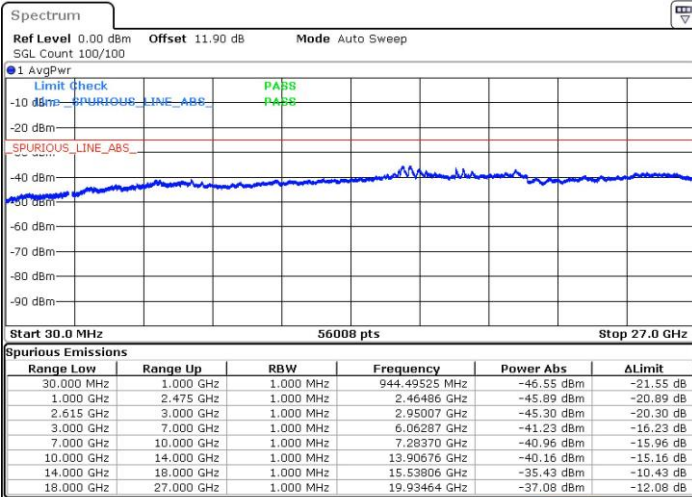

Middle Channel / 1RB99 and 1RB0

Date: 16.NOV.2018 04:27:38

Date: 16.NOV.2018 04:29:51

Middle Channel / FullIRB

N/A

Date: 16.NOV.2018 04:08:41

LTE Band 7 / 20MHz+10MHz

16QAM

Highest Channel / 1RB0 and 1RB49

Highest Channel / 1RB99 and 1RB0

Date: 16.NOV.2018 04:34:11

Date: 16.NOV.2018 04:32:01

Highest Channel / FullIRB

N/A

Date: 16.NOV.2018 04:36:21

LTE Band 7 / 20MHz+15MHz

16QAM

Lowest Channel / 1RB0 and 1RB74

Lowest Channel / 1RB99 and 1RB0

Date: 16.NOV.2018 05:00:37

Date: 16.NOV.2018 04:58:12

Lowest Channel / FullIRB

N/A

Date: 16.NOV.2018 05:02:55