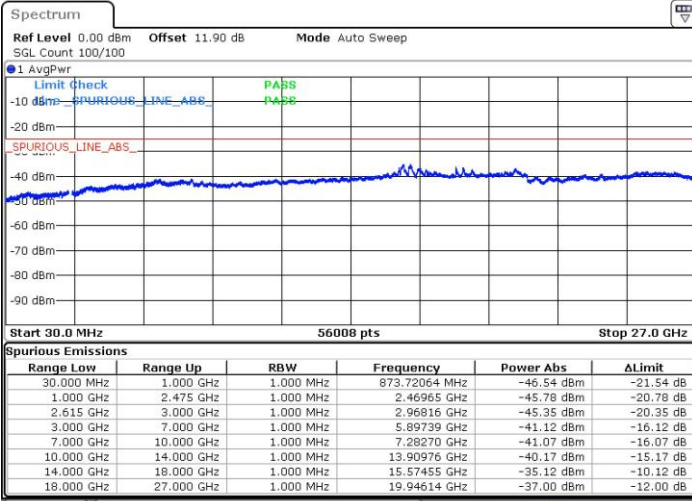

LTE Band 7 / 20MHz+15MHz

16QAM

MiddleChannel / 1RB0 and 1RB74

Middle Channel / 1RB99 and 1RB0

Date: 16.NOV.2018 05:12:36

Date: 16.NOV.2018 05:15:30

Middle Channel / FullIRB

N/A

Date: 16.NOV.2018 05:10:17

LTE Band 7 / 20MHz+15MHz

16QAM

Highest Channel / 1RB0 and 1RB74

Highest Channel / 1RB99 and 1RB0

Date: 16.NOV.2018 05:19:50

Date: 16.NOV.2018 05:17:40

Highest Channel / FullIRB

N/A

Date: 16.NOV.2018 05:22:00

LTE Band 7 / 20MHz+20MHz

16QAM

Lowest Channel / 1RB0 and 1RB99

Lowest Channel / 1RB99 and 1RB0

Date: 16.NOV.2018 05:27:10

Date: 16.NOV.2018 05:24:54