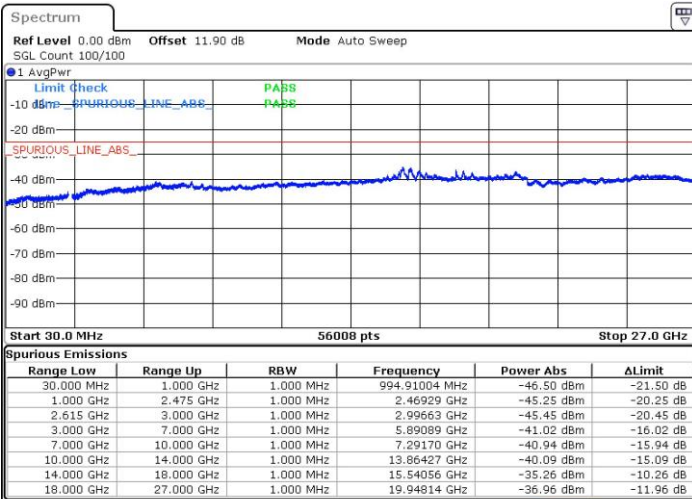

Middle Channel / FullIRB

N/A

Date: 16.NOV.2018 05:31:37