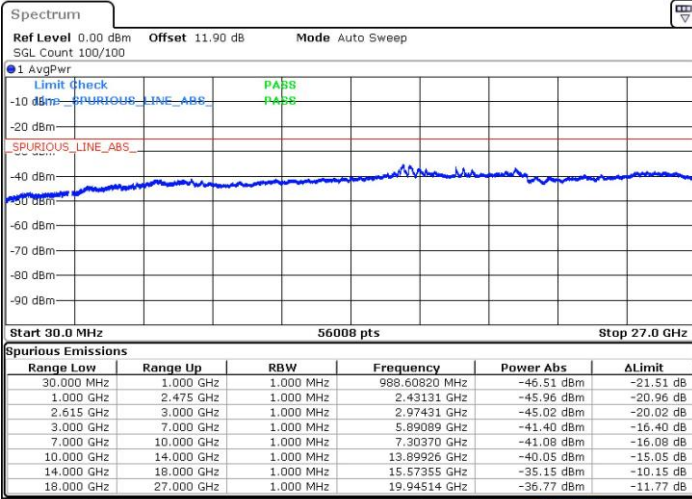

N/A

Date: 16.NOV.2018 00:38:51

LTE Band 7 / 10MHz+20MHz

16QAM

Highest Channel / 1RB0 and 1RB99

Highest Channel / 1RB49 and 1RB0

Date: 16.NOV.2018 00:53:53

Date: 16.NOV.2018 00:50:48

Highest Channel / FullIRB

N/A

Date: 16.NOV.2018 00:57:00

LTE Band 7 / 15MHz+10MHz

16QAM

Lowest Channel / 1RB0 and 1RB49

Lowest Channel / 1RB74 and 1RB0

Date: 15.NOV.2018 23:29:12

Date: 15.NOV.2018 23:26:05

Lowest Channel / FullIRB

N/A

Date: 15.NOV.2018 23:32:18

LTE Band 7 / 15MHz+10MHz

16QAM

Middle Channel / 1RB0 and 1RB49

Middle Channel / 1RB74 and 1RB0