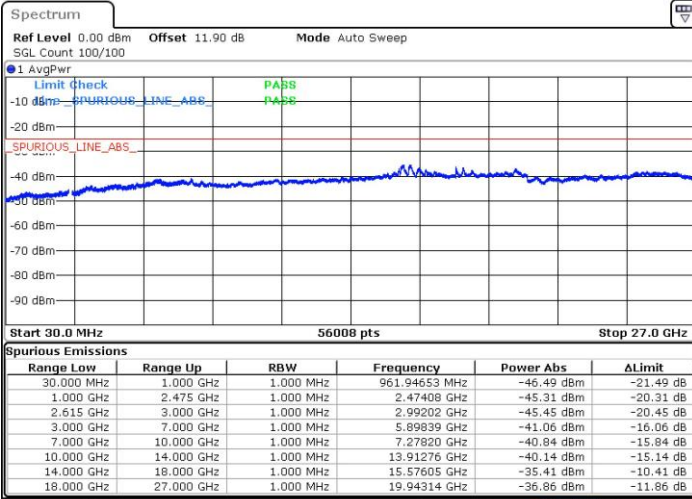

N/A

Date: 16.NOV.2018 00:38:51

LTE Band 7 / 10MHz+20MHz

16QAM

Highest Channel / 1RB0 and 1RB99

Highest Channel / 1RB49 and 1RB0

Date: 16.NOV.2018 00:53:53

Date: 16.NOV.2018 00:50:48

Highest Channel / FullIRB

N/A

Date: 16.NOV.2018 00:57:00

LTE Band 7 / 15MHz+10MHz

16QAM

Lowest Channel / 1RB0 and 1RB49

Lowest Channel / 1RB74 and 1RB0

Date: 15.NOV.2018 23:29:12

Date: 15.NOV.2018 23:26:05

Lowest Channel / FullIRB

N/A

Date: 15.NOV.2018 23:32:18

LTE Band 7 / 15MHz+10MHz

16QAM

Middle Channel / 1RB0 and 1RB49

Middle Channel / 1RB74 and 1RB0

Date: 15.NOV.2018 23:45:30

Date: 15.NOV.2018 23:48:36

Middle Channel / FullIRB

N/A

Date: 15.NOV.2018 23:42:24

LTE Band 7 / 15MHz+10MHz

16QAM

Highest Channel / 1RB0 and 1RB49