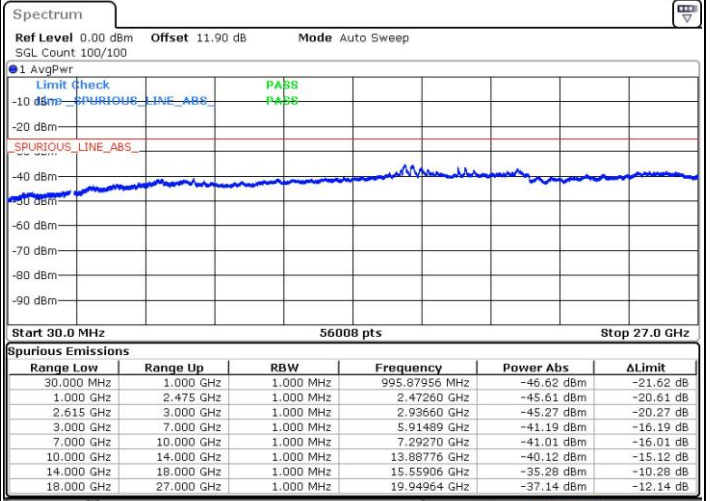

Date: 15.NOV.2018 23:45:30

Date: 15.NOV.2018 23:48:36

Middle Channel / FullIRB

N/A

Date: 15.NOV.2018 23:42:24

LTE Band 7 / 15MHz+10MHz

16QAM

Highest Channel / 1RB0 and 1RB49

Highest Channel / 1RB74 and 1RB0

Date: 15.NOV.2018 23:57:27

Date: 15.NOV.2018 23:54:21

Highest Channel / FullIRB

N/A

Date: 16.NOV.2018 00:00:33

LTE Band 7 / 15MHz+15MHz

16QAM

Lowest Channel / 1RB0 and 1RB74

Lowest Channel / 1RB74 and 1RB0

Date: 16.NOV.2018 02:38:13

Date: 16.NOV.2018 02:36:09

Lowest Channel / FullIRB

N/A

Date: 15.NOV.2018 18:09:35

LTE Band 7 / 15MHz+15MHz