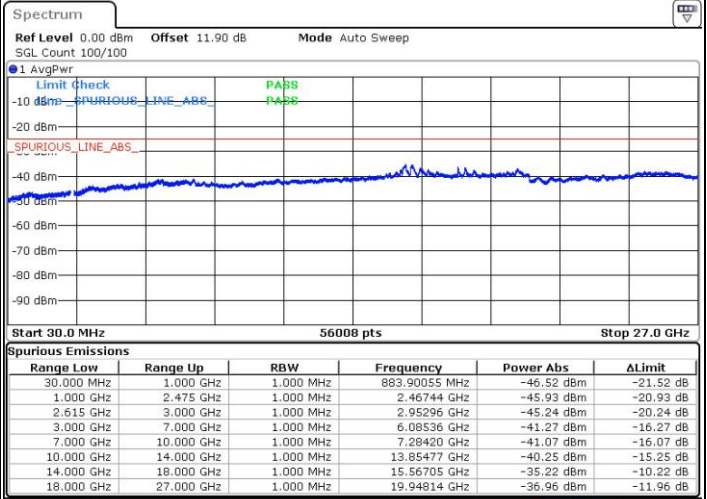

Date: 16.NOV.2018 04:04:01

Date: 16.NOV.2018 03:55:00

Lowest Channel / FullIRB

N/A

Date: 16.NOV.2018 04:06:26

LTE Band 7 / 20MHz+10MHz

16QAM

Middle Channel / 1RB0 and 1RB49

Middle Channel / 1RB99 and 1RB0

Date: 16.NOV.2018 04:27:38

Date: 16.NOV.2018 04:29:51

Middle Channel / FullIRB

N/A

Date: 16.NOV.2018 04:08:41

LTE Band 7 / 20MHz+10MHz

16QAM

Highest Channel / 1RB0 and 1RB49

Highest Channel / 1RB99 and 1RB0

Date: 16.NOV.2018 04:34:11

Date: 16.NOV.2018 04:32:01

Highest Channel / FullIRB

N/A

Date: 16.NOV.2018 04:36:21

LTE Band 7 / 20MHz+15MHz