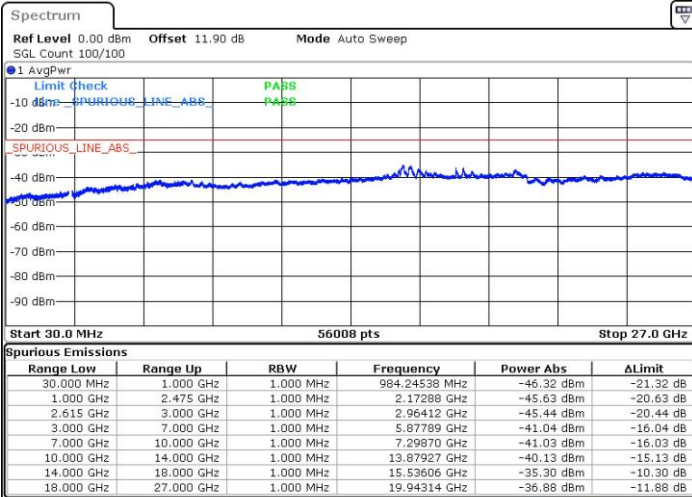

Middle Channel / FullIRB

N/A

Date: 16.NOV.2018 02:56:08

LTE Band 7 / 15MHz+20MHz

16QAM

Highest Channel / 1RB0 and 1RB99

Highest Channel / 1RB74 and 1RB0

Date: 16.NOV.2018 03:42:22

Date: 16.NOV.2018 03:38:13

Highest Channel / FullIRB

N/A

Date: 16.NOV.2018 03:45:23

LTE Band 7 / 20MHz+10MHz

16QAM

Lowest Channel / 1RB0 and 1RB49

Lowest Channel / 1RB99 and 1RB0

Date: 16.NOV.2018 04:04:01

Date: 16.NOV.2018 03:55:00

Lowest Channel / FullIRB

N/A

Date: 16.NOV.2018 04:06:26

LTE Band 7 / 20MHz+10MHz

16QAM

Middle Channel / 1RB0 and 1RB49