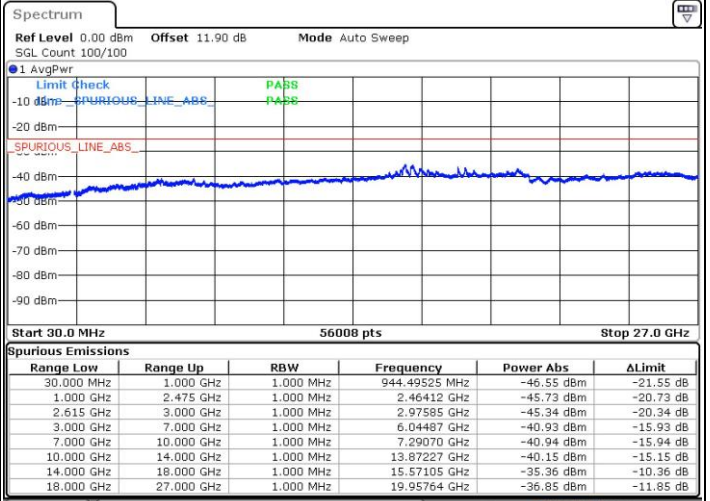

LTE Band 7 / 10MHz+20MHz

16QAM

Lowest Channel / 1RB0 and 1RB99

Lowest Channel / 1RB49 and 1RB0

Date: 16.NOV.2018 00:24:55

Date: 16.NOV.2018 00:21:49

Lowest Channel / FullIRB

N/A

Date: 16.NOV.2018 00:33:05

LTE Band 7 / 10MHz+20MHz

16QAM

MiddleChannel / 1RB0 and 1RB99

Middle Channel / 1RB49 and 1RB0

Date: 16.NOV.2018 00:41:57

Date: 16.NOV.2018 00:45:03

Middle Channel / FullIRB

N/A

Date: 16.NOV.2018 00:38:51

LTE Band 7 / 10MHz+20MHz

16QAM

Highest Channel / 1RB0 and 1RB99

Highest Channel / 1RB49 and 1RB0

Date: 16.NOV.2018 00:53:53

Date: 16.NOV.2018 00:50:48

Highest Channel / FullIRB

N/A

Date: 16.NOV.2018 00:57:00

LTE Band 7 / 15MHz+10MHz

16QAM

Lowest Channel / 1RB0 and 1RB49

Lowest Channel / 1RB74 and 1RB0

Date: 15.NOV.2018 23:29:12