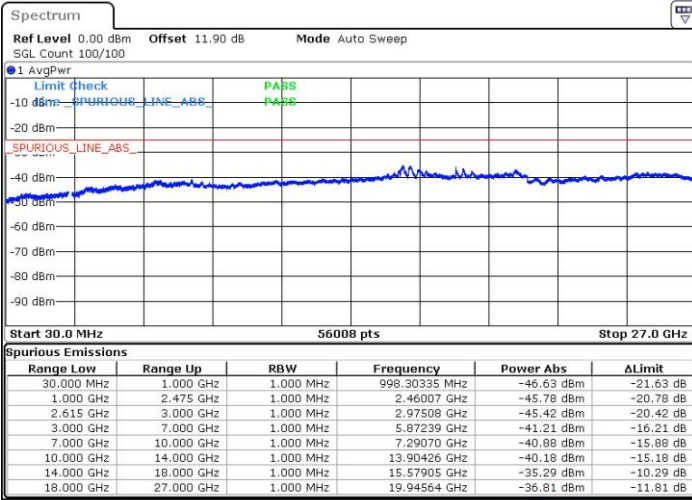

Highest Channel / 1RB0 and 1RB49

Highest Channel / 1RB99 and 1RB0

Date: 16.NOV.2018 04:34:11

Date: 16.NOV.2018 04:32:01

Highest Channel / FullIRB

N/A

Date: 16.NOV.2018 04:36:21

LTE Band 7 / 20MHz+15MHz

16QAM

Lowest Channel / 1RB0 and 1RB74

Lowest Channel / 1RB99 and 1RB0

Date: 16.NOV.2018 05:00:37

Date: 16.NOV.2018 04:58:12

Lowest Channel / FullIRB

N/A

Date: 16.NOV.2018 05:02:55

LTE Band 7 / 20MHz+15MHz

16QAM

MiddleChannel / 1RB0 and 1RB74

Middle Channel / 1RB99 and 1RB0

Date: 16.NOV.2018 05:12:36

Date: 16.NOV.2018 05:15:30

Middle Channel / FullIRB

N/A

Date: 16.NOV.2018 05:10:17

LTE Band 7 / 20MHz+15MHz

16QAM

Highest Channel / 1RB0 and 1RB74

Highest Channel / 1RB99 and 1RB0

Date: 16.NOV.2018 05:19:50

Date: 16.NOV.2018 05:17:40

Highest Channel / FullIRB