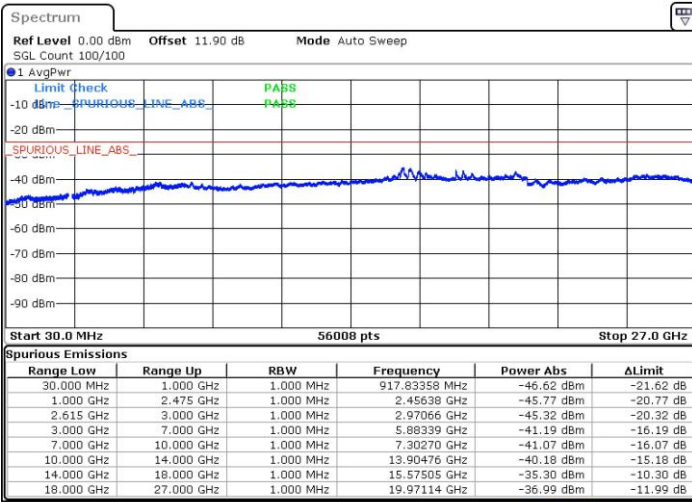

Date: 15.NOV.2018 22:51:02

LTE Band 7 / 15MHz+20MHz

16QAM

Lowest Channel / 1RB0 and 1RB99

Lowest Channel / 1RB74 and 1RB0

Date: 16.NOV.2018 02:49:56

Date: 16.NOV.2018 02:46:51

Lowest Channel / FullIRB

N/A

Date: 16.NOV.2018 02:53:02

LTE Band 7 / 15MHz+20MHz

16QAM

Middle Channel / 1RB0 and 1RB9

Middle Channel / 1RB74 and 1RB0

Date: 16.NOV.2018 02:59:14

Date: 16.NOV.2018 03:02:20

Middle Channel / FullIRB

N/A

Date: 16.NOV.2018 02:56:08

LTE Band 7 / 15MHz+20MHz

16QAM

Highest Channel / 1RB0 and 1RB99

Highest Channel / 1RB74 and 1RB0

Date: 16.NOV.2018 03:42:22

Date: 16.NOV.2018 03:38:13

Highest Channel / FullIRB

N/A

Date: 16.NOV.2018 03:45:23

LTE Band 7 / 20MHz+10MHz

16QAM

Lowest Channel / 1RB0 and 1RB49

Lowest Channel / 1RB99 and 1RB0