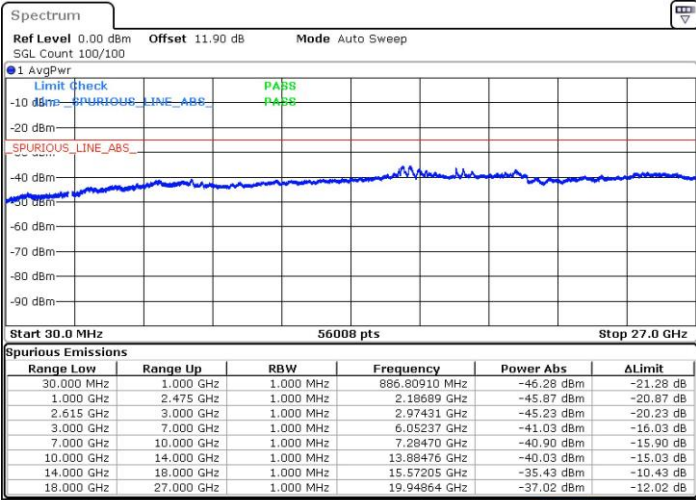

Highest Channel / 1RB74 and 1RB0

Date: 15.NOV.2018 23:57:27

Date: 15.NOV.2018 23:54:21

Highest Channel / FullIRB

N/A

Date: 16.NOV.2018 00:00:33

LTE Band 7 / 15MHz+15MHz

16QAM

Lowest Channel / 1RB0 and 1RB74

Lowest Channel / 1RB74 and 1RB0

Date: 16.NOV.2018 02:38:13

Date: 16.NOV.2018 02:36:09

Lowest Channel / FullIRB

N/A

Date: 15.NOV.2018 18:09:35

LTE Band 7 / 15MHz+15MHz

LTE Band 7 / 15MHz+15MHz

16QAM

Highest Channel / 1RB0 and 1RB74

Highest Channel / 1RB74 and 1RB0

Date: 15.NOV.2018 22:47:56

Date: 15.NOV.2018 22:44:49

Highest Channel / FullIRB

N/A