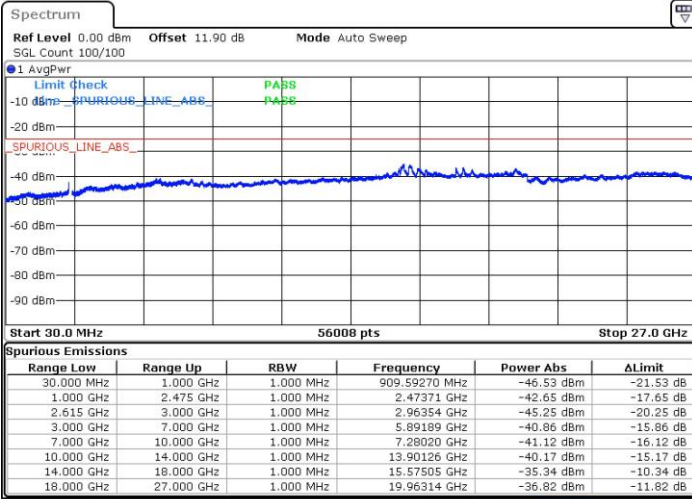

LTE Band 7 / 10MHz+20MHz

16QAM

Lowest Channel / 1RB0 and 1RB99

Lowest Channel / 1RB49 and 1RB0

Date: 16.NOV.2018 00:24:55

Date: 16.NOV.2018 00:21:49

Lowest Channel / FullIRB

N/A

Date: 16.NOV.2018 00:33:05

LTE Band 7 / 10MHz+20MHz

16QAM

MiddleChannel / 1RB0 and 1RB99

Middle Channel / 1RB49 and 1RB0

Date: 16.NOV.2018 00:41:57

Date: 16.NOV.2018 00:45:03

Middle Channel / FullIRB

N/A

Date: 16.NOV.2018 00:38:51

LTE Band 7 / 10MHz+20MHz

16QAM

Highest Channel / 1RB0 and 1RB99

Highest Channel / 1RB49 and 1RB0

Date: 16.NOV.2018 00:53:53

Date: 16.NOV.2018 00:50:48