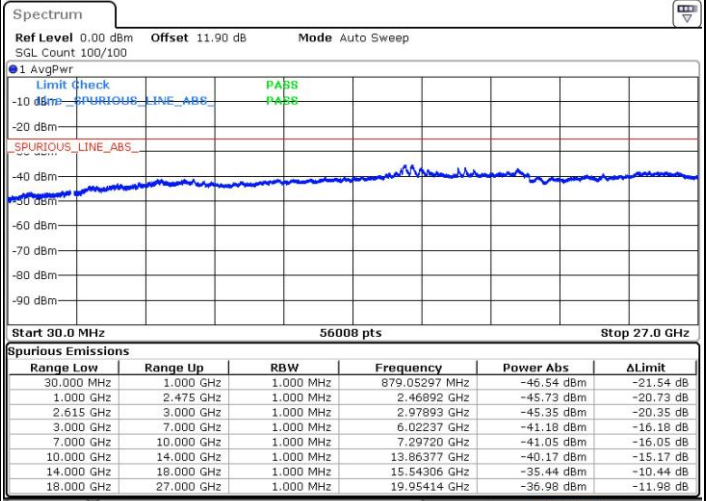

Middle Channel / 1RB99 and 1RB0

Date: 16.NOV.2018 04:27:38

Date: 16.NOV.2018 04:29:51

Middle Channel / FullIRB

N/A

Date: 16.NOV.2018 04:08:41

LTE Band 7 / 20MHz+10MHz

16QAM

Highest Channel / 1RB0 and 1RB49

Highest Channel / 1RB99 and 1RB0

Date: 16.NOV.2018 04:34:11

Date: 16.NOV.2018 04:32:01

Highest Channel / FullIRB

N/A

Date: 16.NOV.2018 04:36:21

LTE Band 7 / 20MHz+15MHz

16QAM

Lowest Channel / 1RB0 and 1RB74

Lowest Channel / 1RB99 and 1RB0

Date: 16.NOV.2018 05:00:37

Date: 16.NOV.2018 04:58:12

Lowest Channel / FullIRB

N/A

Date: 16.NOV.2018 05:02:55