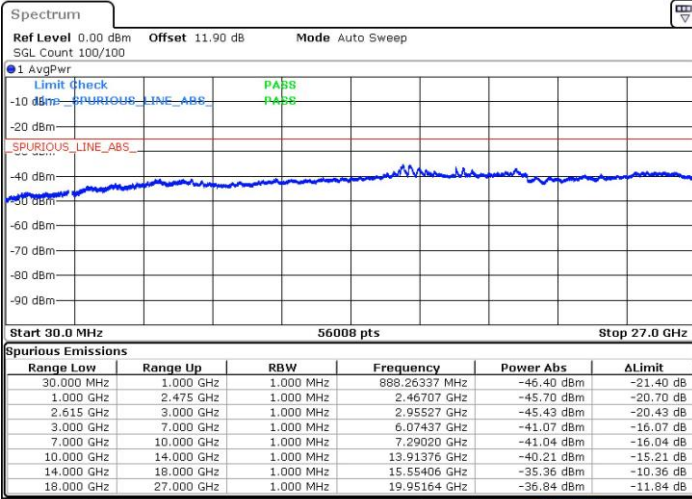

Middle Channel / FullIRB

N/A

Date: 16.NOV.2018 02:56:08

LTE Band 7 / 15MHz+20MHz

16QAM

Highest Channel / 1RB0 and 1RB99

Highest Channel / 1RB74 and 1RB0

Date: 16.NOV.2018 03:42:22

Date: 16.NOV.2018 03:38:13

Highest Channel / FullIRB

N/A

Date: 16.NOV.2018 03:45:23

LTE Band 7 / 20MHz+10MHz

16QAM

Lowest Channel / 1RB0 and 1RB49

Lowest Channel / 1RB99 and 1RB0