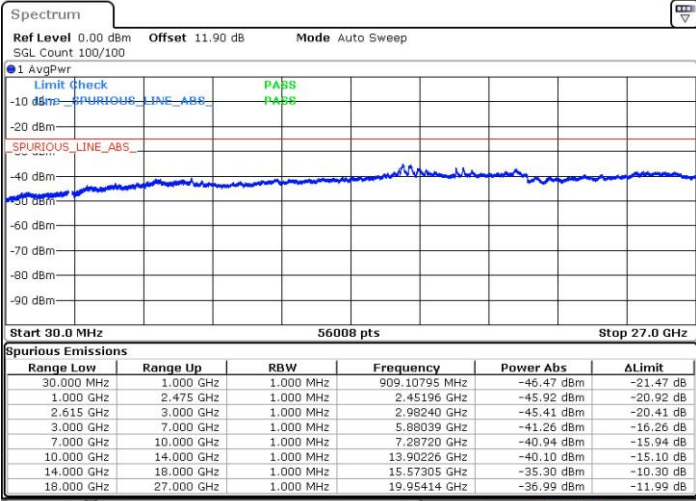

LTE Band 7 / 10MHz+20MHz

16QAM

Lowest Channel / 1RB0 and 1RB99

Lowest Channel / 1RB49 and 1RB0

Date: 16.NOV.2018 00:24:55

Date: 16.NOV.2018 00:21:49

Lowest Channel / FullIRB

N/A

Date: 16.NOV.2018 00:33:05

LTE Band 7 / 10MHz+20MHz

16QAM

MiddleChannel / 1RB0 and 1RB99

Middle Channel / 1RB49 and 1RB0

Date: 16.NOV.2018 00:41:57

Date: 16.NOV.2018 00:45:03

Middle Channel / FullIRB

N/A

Date: 16.NOV.2018 00:38:51

LTE Band 7 / 10MHz+20MHz

16QAM

Highest Channel / 1RB0 and 1RB99

Highest Channel / 1RB49 and 1RB0

Date: 16.NOV.2018 00:53:53

Date: 16.NOV.2018 00:50:48

Highest Channel / FullIRB

N/A

Date: 16.NOV.2018 00:57:00

LTE Band 7 / 15MHz+10MHz

16QAM

Lowest Channel / 1RB0 and 1RB49

Lowest Channel / 1RB74 and 1RB0

Date: 15.NOV.2018 23:29:12