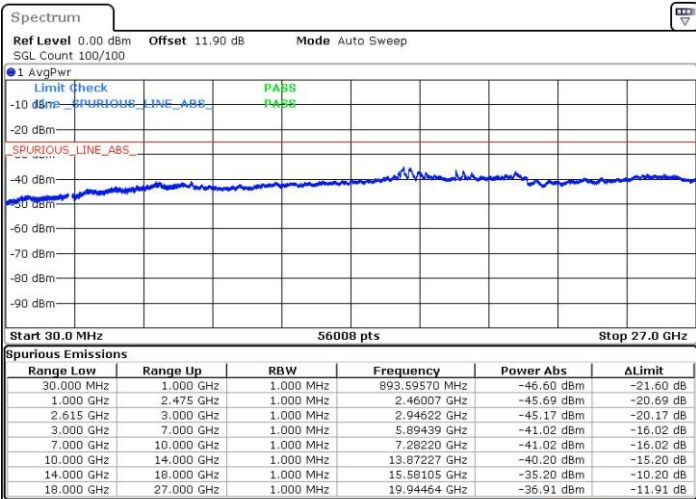

LTE Band 7 / 10MHz+20MHz

16QAM

Lowest Channel / 1RB0 and 1RB99

Lowest Channel / 1RB49 and 1RB0

Date: 16.NOV.2018 00:24:55

Date: 16.NOV.2018 00:21:49

Lowest Channel / FullIRB

N/A

Date: 16.NOV.2018 00:33:05

LTE Band 7 / 10MHz+20MHz

16QAM

MiddleChannel / 1RB0 and 1RB99

Middle Channel / 1RB49 and 1RB0

Date: 16.NOV.2018 00:41:57

Date: 16.NOV.2018 00:45:03

Middle Channel / FullIRB

N/A

Date: 16.NOV.2018 00:38:51

LTE Band 7 / 10MHz+20MHz

16QAM

Highest Channel / 1RB0 and 1RB99

Highest Channel / 1RB49 and 1RB0

Date: 16.NOV.2018 00:53:53

Date: 16.NOV.2018 00:50:48

Highest Channel / FullIRB

N/A

Date: 16.NOV.2018 00:57:00

LTE Band 7 / 15MHz+10MHz

16QAM

Lowest Channel / 1RB0 and 1RB49

Lowest Channel / 1RB74 and 1RB0

Date: 15.NOV.2018 23:29:12