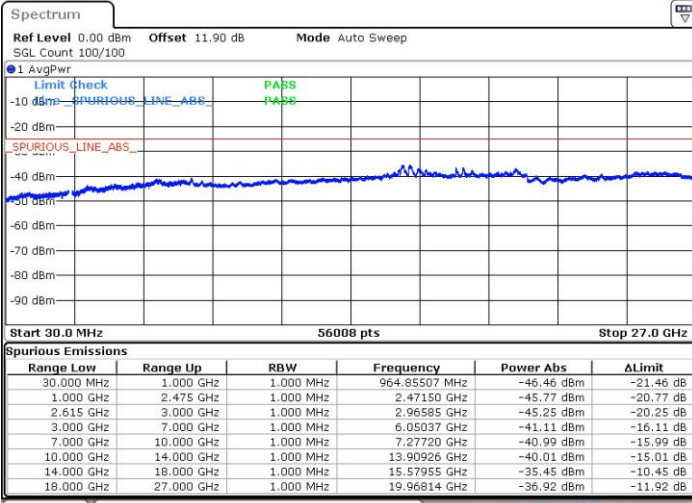

Date: 16.NOV.2018 05:10:17

LTE Band 7 / 20MHz+15MHz

16QAM

Highest Channel / 1RB0 and 1RB74

Highest Channel / 1RB99 and 1RB0

Date: 16.NOV.2018 05:19:50

Date: 16.NOV.2018 05:17:40

Highest Channel / FullIRB

N/A

Date: 16.NOV.2018 05:22:00

LTE Band 7 / 20MHz+20MHz

16QAM

Lowest Channel / 1RB0 and 1RB99

Lowest Channel / 1RB99 and 1RB0

Date: 16.NOV.2018 05:27:10

Date: 16.NOV.2018 05:24:54

Lowest Channel / FullIRB

N/A

Date: 16.NOV.2018 05:29:23

LTE Band 7 / 20MHz+20MHz

16QAM

Middle Channel / 1RB0 and 1RB99

Middle Channel / 1RB99 and 1RB0

Date: 16.NOV.2018 05:34:13