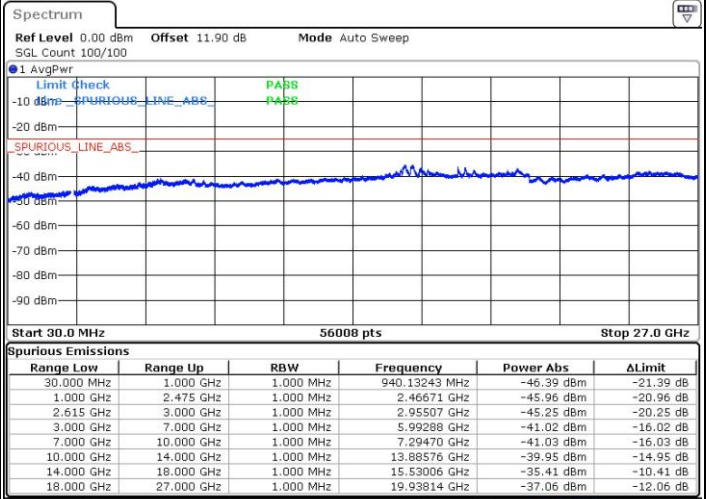

Date: 16.NOV.2018 03:38:13

Highest Channel / FullIRB

N/A

Date: 16.NOV.2018 03:45:23

LTE Band 7 / 20MHz+10MHz

16QAM

Lowest Channel / 1RB0 and 1RB49

Lowest Channel / 1RB99 and 1RB0

Date: 16.NOV.2018 04:04:01

Date: 16.NOV.2018 03:55:00

Lowest Channel / FullIRB

N/A

Date: 16.NOV.2018 04:06:26

LTE Band 7 / 20MHz+10MHz

16QAM

Middle Channel / 1RB0 and 1RB49

Middle Channel / 1RB99 and 1RB0

Date: 16.NOV.2018 04:27:38

Date: 16.NOV.2018 04:29:51

Middle Channel / FullIRB

N/A

Date: 16.NOV.2018 04:08:41

LTE Band 7 / 20MHz+10MHz

16QAM

Highest Channel / 1RB0 and 1RB49

Highest Channel / 1RB99 and 1RB0

Date: 16.NOV.2018 04:34:11

Date: 16.NOV.2018 04:32:01

Highest Channel / FullIRB

N/A

Date: 16.NOV.2018 04:36:21

LTE Band 7 / 20MHz+15MHz