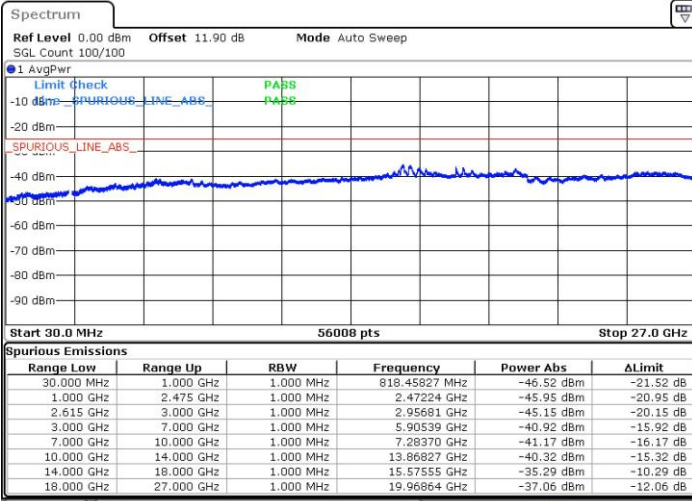

Highest Channel / FullIRB

N/A

Date: 16.NOV.2018 00:57:00

LTE Band 7 / 15MHz+10MHz

16QAM

Lowest Channel / 1RB0 and 1RB49

Lowest Channel / 1RB74 and 1RB0

Date: 15.NOV.2018 23:29:12

Date: 15.NOV.2018 23:26:05

Lowest Channel / FullIRB

N/A

Date: 15.NOV.2018 23:32:18

LTE Band 7 / 15MHz+10MHz

16QAM

Middle Channel / 1RB0 and 1RB49

Middle Channel / 1RB74 and 1RB0

Date: 15.NOV.2018 23:45:30

Date: 15.NOV.2018 23:48:36

Middle Channel / FullIRB

N/A

Date: 15.NOV.2018 23:42:24

LTE Band 7 / 15MHz+10MHz

16QAM

Highest Channel / 1RB0 and 1RB49

Highest Channel / 1RB74 and 1RB0

Date: 15.NOV.2018 23:57:27

Date: 15.NOV.2018 23:54:21

Highest Channel / FullIRB

N/A

Date: 16.NOV.2018 00:00:33

LTE Band 7 / 15MHz+15MHz

16QAM