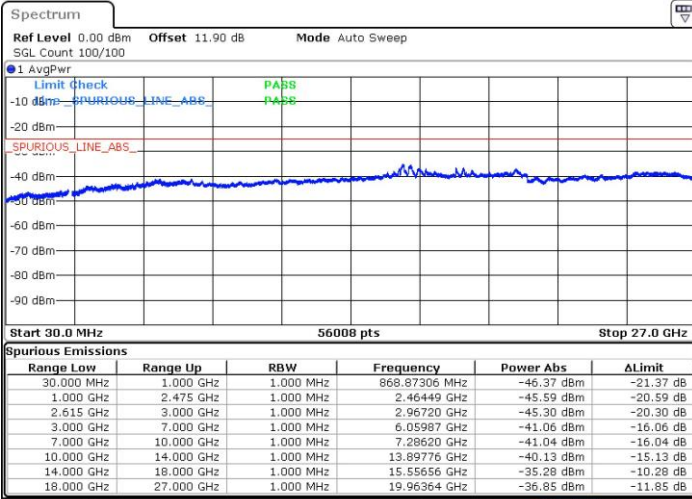

Date: 16.NOV.2018 04:04:01

Date: 16.NOV.2018 03:55:00

Lowest Channel / FullIRB

N/A

Date: 16.NOV.2018 04:06:26

LTE Band 7 / 20MHz+10MHz

16QAM

Middle Channel / 1RB0 and 1RB49

Middle Channel / 1RB99 and 1RB0

Date: 16.NOV.2018 04:27:38

Date: 16.NOV.2018 04:29:51

Middle Channel / FullIRB

N/A

Date: 16.NOV.2018 04:08:41

LTE Band 7 / 20MHz+10MHz

16QAM

Highest Channel / 1RB0 and 1RB49

Highest Channel / 1RB99 and 1RB0

Date: 16.NOV.2018 04:34:11

Date: 16.NOV.2018 04:32:01

Highest Channel / FullIRB

N/A

Date: 16.NOV.2018 04:36:21

LTE Band 7 / 20MHz+15MHz