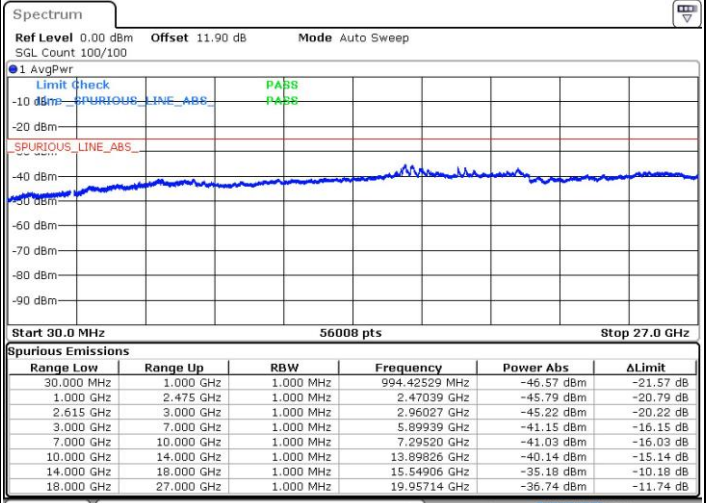

Date: 16.NOV.2018 05:10:17

LTE Band 7 / 20MHz+15MHz

16QAM

Highest Channel / 1RB0 and 1RB74

Highest Channel / 1RB99 and 1RB0

Date: 16.NOV.2018 05:19:50

Date: 16.NOV.2018 05:17:40

Highest Channel / FullIRB

N/A

Date: 16.NOV.2018 05:22:00

LTE Band 7 / 20MHz+20MHz

16QAM

Lowest Channel / 1RB0 and 1RB99

Lowest Channel / 1RB99 and 1RB0

Date: 16.NOV.2018 05:27:10

Date: 16.NOV.2018 05:24:54

Lowest Channel / FullIRB

N/A

Date: 16.NOV.2018 05:29:23

LTE Band 7 / 20MHz+20MHz

16QAM

Middle Channel / 1RB0 and 1RB99

Middle Channel / 1RB99 and 1RB0

Date: 16.NOV.2018 05:34:13