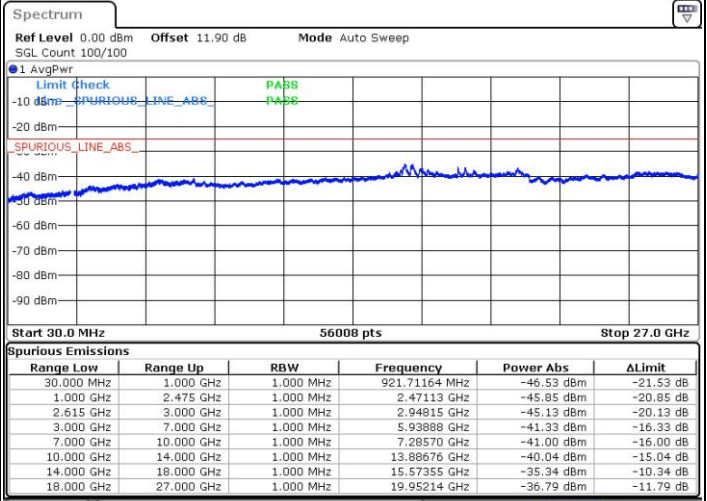

Date: 15.NOV.2018 22:51:02

LTE Band 7 / 15MHz+20MHz

16QAM

Lowest Channel / 1RB0 and 1RB99

Lowest Channel / 1RB74 and 1RB0

Date: 16.NOV.2018 02:49:56

Date: 16.NOV.2018 02:46:51

Lowest Channel / FullIRB

N/A

Date: 16.NOV.2018 02:53:02

LTE Band 7 / 15MHz+20MHz

16QAM

Middle Channel / 1RB0 and 1RB9

Middle Channel / 1RB74 and 1RB0

Date: 16.NOV.2018 02:59:14

Date: 16.NOV.2018 03:02:20

Middle Channel / FullIRB

N/A

Date: 16.NOV.2018 02:56:08

LTE Band 7 / 15MHz+20MHz

16QAM

Highest Channel / 1RB0 and 1RB99

Highest Channel / 1RB74 and 1RB0

Date: 16.NOV.2018 03:42:22

Date: 16.NOV.2018 03:38:13

Highest Channel / FullIRB

N/A

Date: 16.NOV.2018 03:45:23

LTE Band 7 / 20MHz+10MHz

16QAM

Lowest Channel / 1RB0 and 1RB49

Lowest Channel / 1RB99 and 1RB0