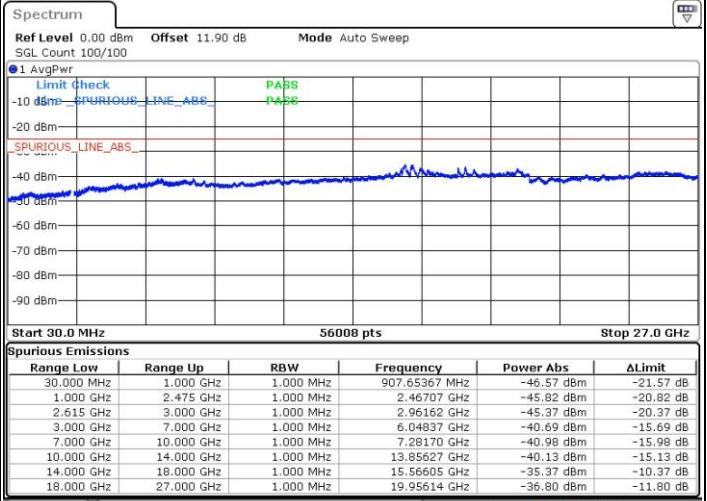

LTE Band 7 / 20MHz+15MHz

16QAM

MiddleChannel / 1RB0 and 1RB74

Middle Channel / 1RB99 and 1RB0

Date: 16.NOV.2018 05:12:36

Date: 16.NOV.2018 05:15:30

Middle Channel / FullIRB

N/A

Date: 16.NOV.2018 05:10:17

LTE Band 7 / 20MHz+15MHz

16QAM

Highest Channel / 1RB0 and 1RB74

Highest Channel / 1RB99 and 1RB0

Date: 16.NOV.2018 05:19:50

Date: 16.NOV.2018 05:17:40

Highest Channel / FullIRB

N/A

Date: 16.NOV.2018 05:22:00

LTE Band 7 / 20MHz+20MHz

16QAM

Lowest Channel / 1RB0 and 1RB99

Lowest Channel / 1RB99 and 1RB0

Date: 16.NOV.2018 05:27:10

Date: 16.NOV.2018 05:24:54

Lowest Channel / FullIRB

N/A

Date: 16.NOV.2018 05:29:23

LTE Band 7 / 20MHz+20MHz

16QAM

Middle Channel / 1RB0 and 1RB99

Middle Channel / 1RB99 and 1RB0

Date: 16.NOV.2018 05:34:13