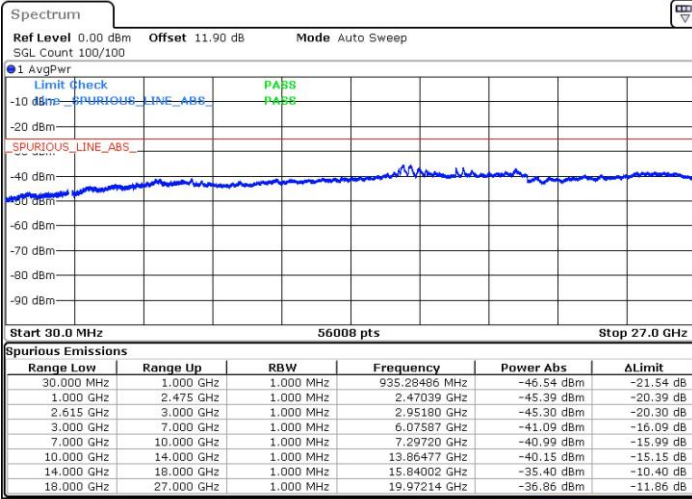

Date: 15.NOV.2018 23:26:05

Lowest Channel / FullIRB

N/A

Date: 15.NOV.2018 23:32:18

LTE Band 7 / 15MHz+10MHz

16QAM

Middle Channel / 1RB0 and 1RB49

Middle Channel / 1RB74 and 1RB0

Date: 15.NOV.2018 23:45:30

Date: 15.NOV.2018 23:48:36

Middle Channel / FullIRB

N/A

Date: 15.NOV.2018 23:42:24

LTE Band 7 / 15MHz+10MHz

16QAM

Highest Channel / 1RB0 and 1RB49

Highest Channel / 1RB74 and 1RB0

Date: 15.NOV.2018 23:57:27

Date: 15.NOV.2018 23:54:21

Highest Channel / FullIRB

N/A

Date: 16.NOV.2018 00:00:33

LTE Band 7 / 15MHz+15MHz

16QAM

Lowest Channel / 1RB0 and 1RB74

Lowest Channel / 1RB74 and 1RB0

Date: 16.NOV.2018 02:38:13

Date: 16.NOV.2018 02:36:09

Lowest Channel / FullIRB

N/A

Date: 15.NOV.2018 18:09:35

LTE Band 7 / 15MHz+15MHz