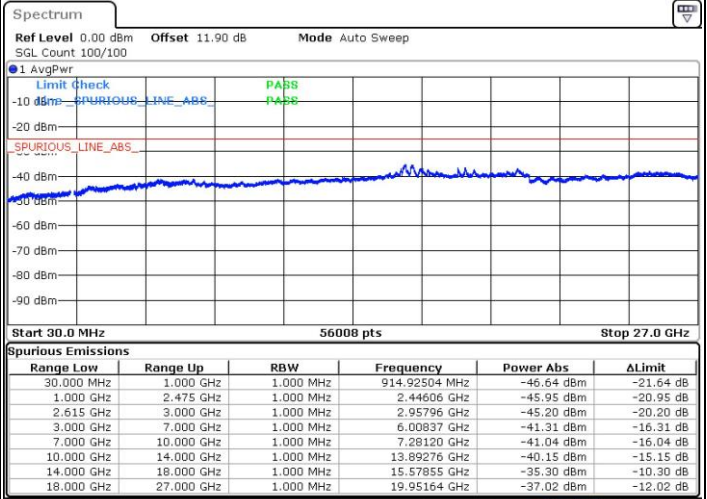

N/A

Date: 16.NOV.2018 00:38:51

LTE Band 7 / 10MHz+20MHz

16QAM

Highest Channel / 1RB0 and 1RB99

Highest Channel / 1RB49 and 1RB0

Date: 16.NOV.2018 00:53:53

Date: 16.NOV.2018 00:50:48

Highest Channel / FullIRB

N/A

Date: 16.NOV.2018 00:57:00

LTE Band 7 / 15MHz+10MHz

16QAM

Lowest Channel / 1RB0 and 1RB49

Lowest Channel / 1RB74 and 1RB0

Date: 15.NOV.2018 23:29:12

Date: 15.NOV.2018 23:26:05

Lowest Channel / FullIRB

N/A

Date: 15.NOV.2018 23:32:18

LTE Band 7 / 15MHz+10MHz

16QAM

Middle Channel / 1RB0 and 1RB49

Middle Channel / 1RB74 and 1RB0

Date: 15.NOV.2018 23:45:30

Date: 15.NOV.2018 23:48:36

Middle Channel / FullIRB

N/A

Date: 15.NOV.2018 23:42:24

LTE Band 7 / 15MHz+10MHz

16QAM

Highest Channel / 1RB0 and 1RB49