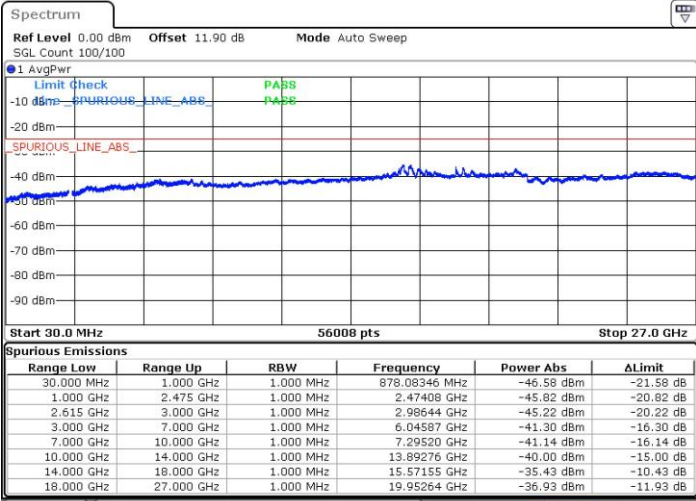

Highest Channel / 1RB0 and 1RB49

Highest Channel / 1RB99 and 1RB0

Date: 16.NOV.2018 04:34:11

Date: 16.NOV.2018 04:32:01

Highest Channel / FullIRB

N/A

Date: 16.NOV.2018 04:36:21

LTE Band 7 / 20MHz+15MHz

16QAM

Lowest Channel / 1RB0 and 1RB74

Lowest Channel / 1RB99 and 1RB0

Date: 16.NOV.2018 05:00:37

Date: 16.NOV.2018 04:58:12

Lowest Channel / FullIRB

N/A

Date: 16.NOV.2018 05:02:55

LTE Band 7 / 20MHz+15MHz

16QAM

MiddleChannel / 1RB0 and 1RB74

Middle Channel / 1RB99 and 1RB0

Date: 16.NOV.2018 05:12:36

Date: 16.NOV.2018 05:15:30

Middle Channel / FullIRB

N/A

Date: 16.NOV.2018 05:10:17

LTE Band 7 / 20MHz+15MHz

16QAM

Highest Channel / 1RB0 and 1RB74

Highest Channel / 1RB99 and 1RB0

Date: 16.NOV.2018 05:19:50

Date: 16.NOV.2018 05:17:40

Highest Channel / FullIRB