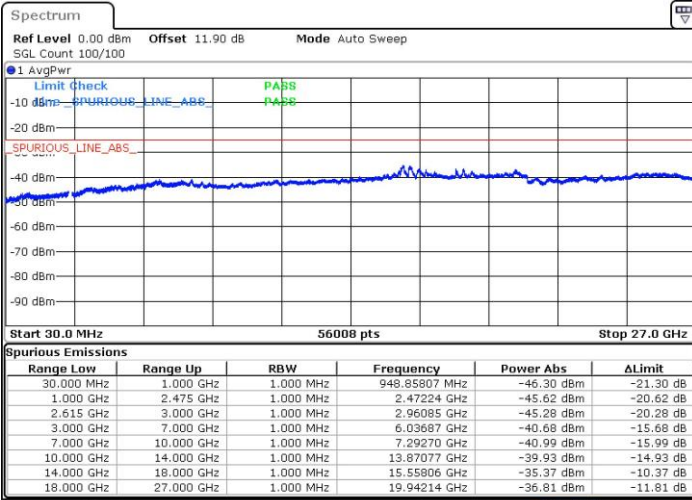

Middle Channel / FullIRB

N/A

Date: 16.NOV.2018 02:56:08

LTE Band 7 / 15MHz+20MHz

16QAM

Highest Channel / 1RB0 and 1RB99

Highest Channel / 1RB74 and 1RB0

Date: 16.NOV.2018 03:42:22

Date: 16.NOV.2018 03:38:13

Highest Channel / FullIRB

N/A

Date: 16.NOV.2018 03:45:23

LTE Band 7 / 20MHz+10MHz

16QAM

Lowest Channel / 1RB0 and 1RB49

Lowest Channel / 1RB99 and 1RB0

Date: 16.NOV.2018 04:04:01

Date: 16.NOV.2018 03:55:00

Lowest Channel / FullIRB

N/A

Date: 16.NOV.2018 04:06:26

LTE Band 7 / 20MHz+10MHz

16QAM

Middle Channel / 1RB0 and 1RB49