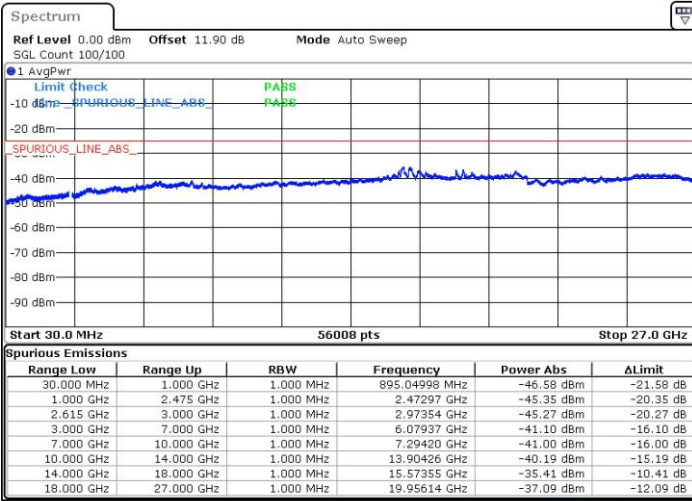

Lowest Channel / 1RB0 and 1RB74

Lowest Channel / 1RB74 and 1RB0

Date: 16.NOV.2018 02:38:13

Date: 16.NOV.2018 02:36:09

Lowest Channel / FullIRB

N/A

Date: 15.NOV.2018 18:09:35

LTE Band 7 / 15MHz+15MHz

16QAM

Middle Channel / 1RB0 and 1RB74

Middle Channel / 1RB74 and 1RB0

Date: 15.NOV.2018 22:29:12

Date: 15.NOV.2018 22:32:18

Middle Channel / FullIRB

N/A

Date: 15.NOV.2018 22:26:06

LTE Band 7 / 15MHz+15MHz

16QAM

Highest Channel / 1RB0 and 1RB74

Highest Channel / 1RB74 and 1RB0

Date: 15.NOV.2018 22:47:56

Date: 15.NOV.2018 22:44:49

Highest Channel / FullIRB

N/A