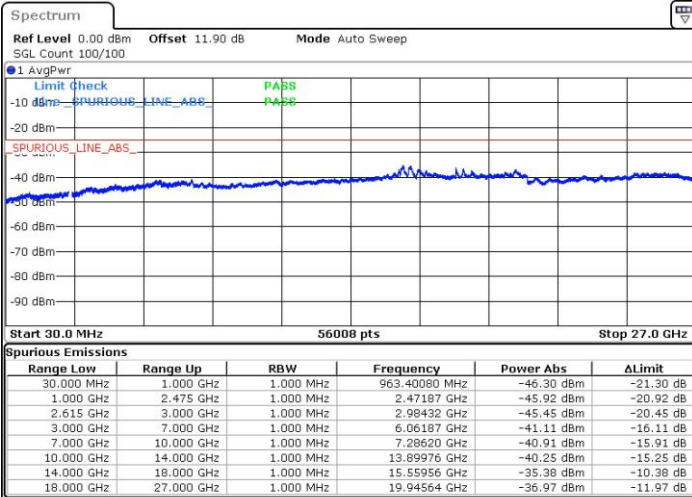

Date: 15.NOV.2018 23:45:30

Date: 15.NOV.2018 23:48:36

Middle Channel / FullIRB

N/A

Date: 15.NOV.2018 23:42:24

LTE Band 7 / 15MHz+10MHz

16QAM

Highest Channel / 1RB0 and 1RB49

Highest Channel / 1RB74 and 1RB0

Date: 15.NOV.2018 23:57:27

Date: 15.NOV.2018 23:54:21

Highest Channel / FullIRB

N/A

Date: 16.NOV.2018 00:00:33

LTE Band 7 / 15MHz+15MHz

16QAM

Lowest Channel / 1RB0 and 1RB74

Lowest Channel / 1RB74 and 1RB0

Date: 16.NOV.2018 02:38:13

Date: 16.NOV.2018 02:36:09

Lowest Channel / FullIRB

N/A

Date: 15.NOV.2018 18:09:35

LTE Band 7 / 15MHz+15MHz