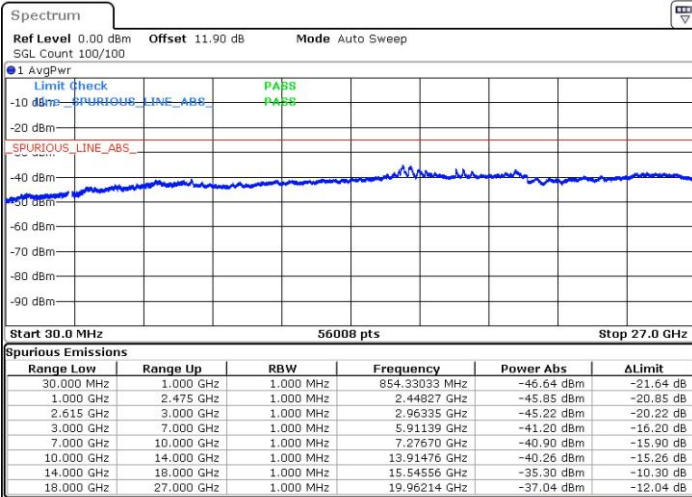

Date: 16.NOV.2018 05:10:17

LTE Band 7 / 20MHz+15MHz

16QAM

Highest Channel / 1RB0 and 1RB74

Highest Channel / 1RB99 and 1RB0

Date: 16.NOV.2018 05:19:50

Date: 16.NOV.2018 05:17:40

Highest Channel / FullIRB

N/A

Date: 16.NOV.2018 05:22:00

LTE Band 7 / 20MHz+20MHz

16QAM

Lowest Channel / 1RB0 and 1RB99

Lowest Channel / 1RB99 and 1RB0

Date: 16.NOV.2018 05:27:10

Date: 16.NOV.2018 05:24:54

Lowest Channel / FullIRB

N/A

Date: 16.NOV.2018 05:29:23

LTE Band 7 / 20MHz+20MHz

16QAM

Middle Channel / 1RB0 and 1RB99

Middle Channel / 1RB99 and 1RB0

Date: 16.NOV.2018 05:34:13