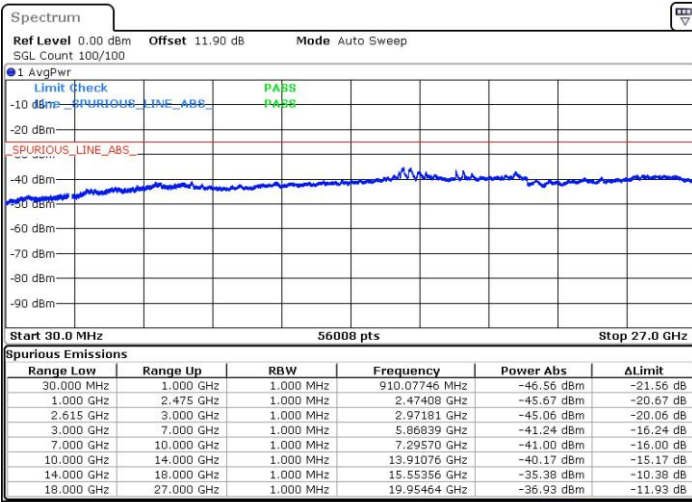

Lowest Channel / 1RB0 and 1RB74

Lowest Channel / 1RB74 and 1RB0

Date: 16.NOV.2018 02:38:13

Date: 16.NOV.2018 02:36:09

Lowest Channel / FullIRB

N/A

Date: 15.NOV.2018 18:09:35

LTE Band 7 / 15MHz+15MHz

16QAM

Middle Channel / 1RB0 and 1RB74

Middle Channel / 1RB74 and 1RB0

Date: 15.NOV.2018 22:29:12

Date: 15.NOV.2018 22:32:18

Middle Channel / FullIRB

N/A

Date: 15.NOV.2018 22:26:06

LTE Band 7 / 15MHz+15MHz

16QAM

Highest Channel / 1RB0 and 1RB74

Highest Channel / 1RB74 and 1RB0

Date: 15.NOV.2018 22:47:56

Date: 15.NOV.2018 22:44:49

Highest Channel / FullIRB

N/A