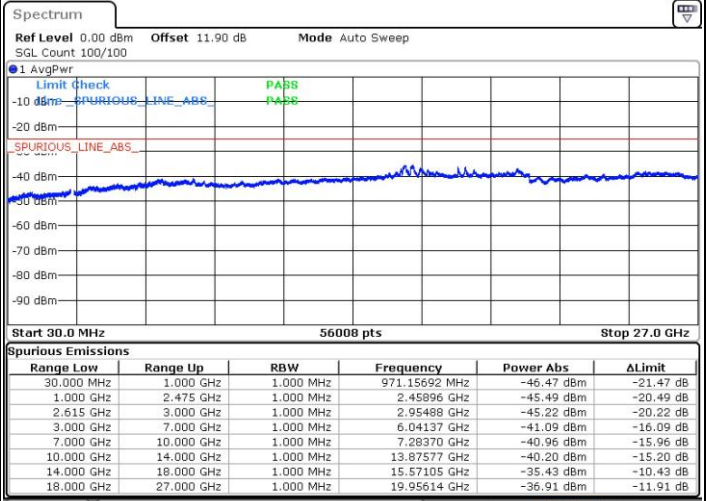

LTE Band 7 / 15MHz+15MHz

16QAM

Middle Channel / 1RB0 and 1RB74

Middle Channel / 1RB74 and 1RB0

Date: 15.NOV.2018 22:29:12

Date: 15.NOV.2018 22:32:18