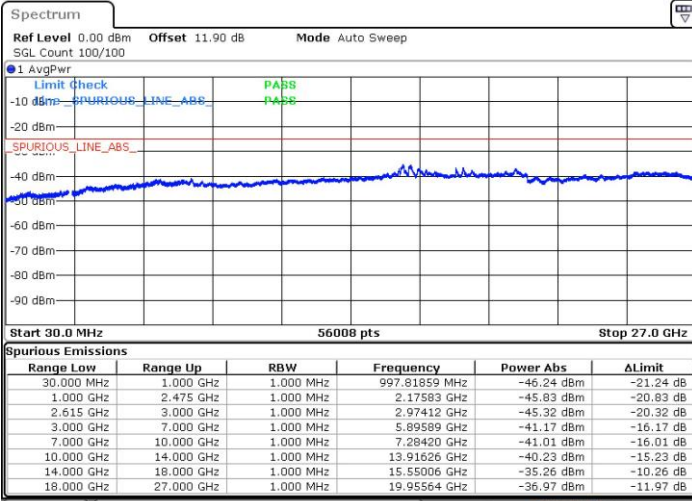

LTE Band 7 / 15MHz+15MHz

16QAM

Middle Channel / 1RB0 and 1RB74

Middle Channel / 1RB74 and 1RB0

Date: 15.NOV.2018 22:29:12

Date: 15.NOV.2018 22:32:18