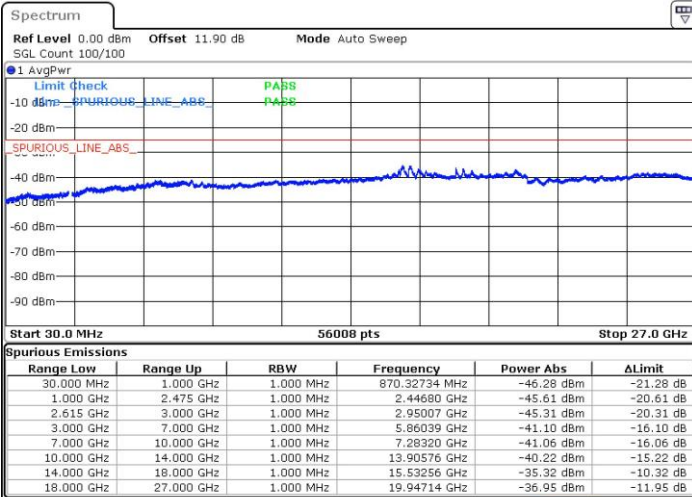

LTE Band 7 / 20MHz+15MHz

16QAM

MiddleChannel / 1RB0 and 1RB74

Middle Channel / 1RB99 and 1RB0

Date: 16.NOV.2018 05:12:36

Date: 16.NOV.2018 05:15:30

Middle Channel / FullIRB

N/A

Date: 16.NOV.2018 05:10:17

LTE Band 7 / 20MHz+15MHz

16QAM

Highest Channel / 1RB0 and 1RB74

Highest Channel / 1RB99 and 1RB0

Date: 16.NOV.2018 05:19:50

Date: 16.NOV.2018 05:17:40

Highest Channel / FullIRB

N/A

Date: 16.NOV.2018 05:22:00

LTE Band 7 / 20MHz+20MHz

16QAM

Lowest Channel / 1RB0 and 1RB99

Lowest Channel / 1RB99 and 1RB0

Date: 16.NOV.2018 05:27:10

Date: 16.NOV.2018 05:24:54