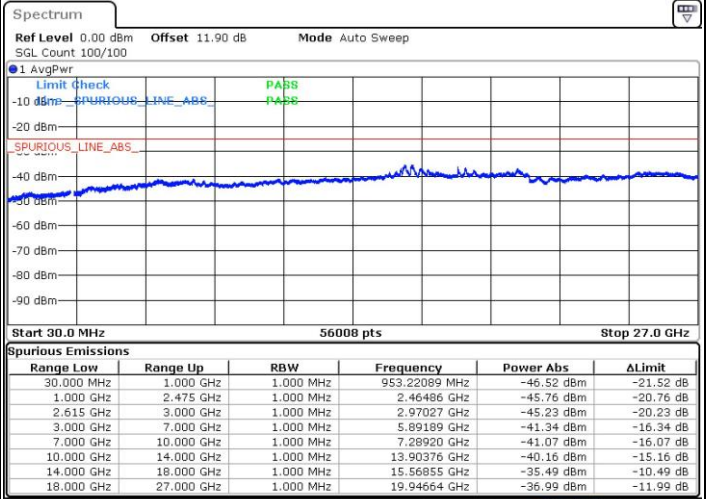

N/A

Date: 16.NOV.2018 00:38:51

LTE Band 7 / 10MHz+20MHz

16QAM

Highest Channel / 1RB0 and 1RB99

Highest Channel / 1RB49 and 1RB0

Date: 16.NOV.2018 00:53:53

Date: 16.NOV.2018 00:50:48

Highest Channel / FullIRB

N/A

Date: 16.NOV.2018 00:57:00

LTE Band 7 / 15MHz+10MHz

16QAM

Lowest Channel / 1RB0 and 1RB49

Lowest Channel / 1RB74 and 1RB0

Date: 15.NOV.2018 23:29:12

Date: 15.NOV.2018 23:26:05

Lowest Channel / FullIRB

N/A

Date: 15.NOV.2018 23:32:18

LTE Band 7 / 15MHz+10MHz

16QAM

Middle Channel / 1RB0 and 1RB49

Middle Channel / 1RB74 and 1RB0