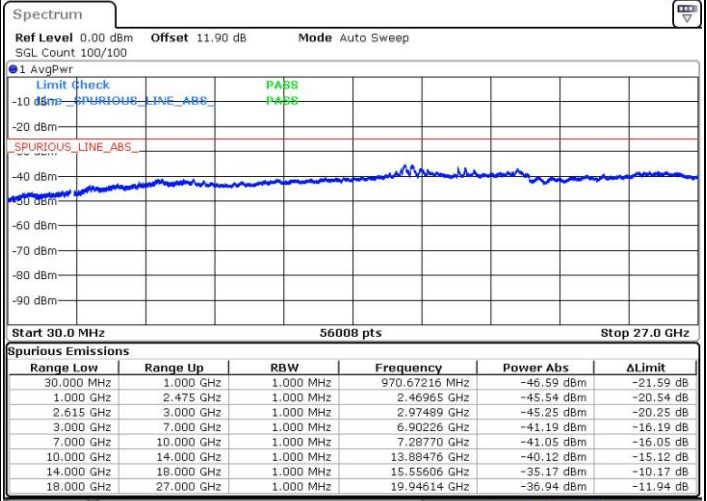

LTE Band 7 / 15MHz+15MHz

16QAM

Highest Channel / 1RB0 and 1RB74

Highest Channel / 1RB74 and 1RB0

Date: 15.NOV.2018 22:47:56

Date: 15.NOV.2018 22:44:49

Highest Channel / FullIRB

N/A

Date: 15.NOV.2018 22:51:02

LTE Band 7 / 15MHz+20MHz

16QAM

Lowest Channel / 1RB0 and 1RB99

Lowest Channel / 1RB74 and 1RB0

Date: 16.NOV.2018 02:49:56

Date: 16.NOV.2018 02:46:51

Lowest Channel / FullIRB

N/A

Date: 16.NOV.2018 02:53:02

LTE Band 7 / 15MHz+20MHz

16QAM

Middle Channel / 1RB0 and 1RB9

Middle Channel / 1RB74 and 1RB0

Date: 16.NOV.2018 02:59:14

Date: 16.NOV.2018 03:02:20

Middle Channel / FullIRB

N/A

Date: 16.NOV.2018 02:56:08

LTE Band 7 / 15MHz+20MHz

16QAM

Highest Channel / 1RB0 and 1RB99

Highest Channel / 1RB74 and 1RB0

Date: 16.NOV.2018 03:42:22