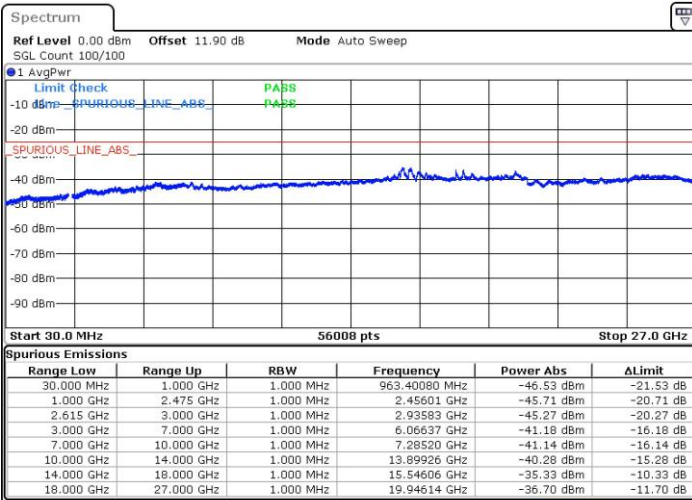

LTE Band 7 / 15MHz+15MHz

16QAM

Highest Channel / 1RB0 and 1RB74

Highest Channel / 1RB74 and 1RB0

Date: 15.NOV.2018 22:47:56

Date: 15.NOV.2018 22:44:49

Highest Channel / FullIRB

N/A

Date: 15.NOV.2018 22:51:02

LTE Band 7 / 15MHz+20MHz

16QAM

Lowest Channel / 1RB0 and 1RB99

Lowest Channel / 1RB74 and 1RB0

Date: 16.NOV.2018 02:49:56

Date: 16.NOV.2018 02:46:51

Lowest Channel / FullIRB