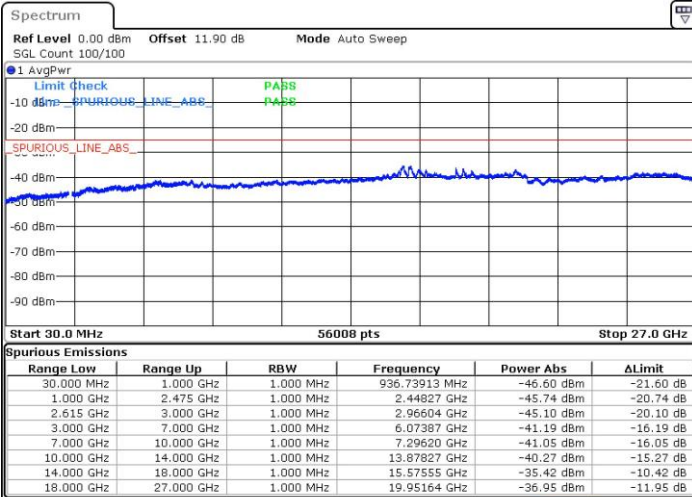

Date: 16.NOV.2018 00:33:05

LTE Band 7 / 10MHz+20MHz

16QAM

MiddleChannel / 1RB0 and 1RB99

Middle Channel / 1RB49 and 1RB0

Date: 16.NOV.2018 00:41:57

Date: 16.NOV.2018 00:45:03

Middle Channel / FullIRB

N/A

Date: 16.NOV.2018 00:38:51

LTE Band 7 / 10MHz+20MHz

16QAM

Highest Channel / 1RB0 and 1RB99

Highest Channel / 1RB49 and 1RB0

Date: 16.NOV.2018 00:53:53

Date: 16.NOV.2018 00:50:48

Highest Channel / FullIRB

N/A

Date: 16.NOV.2018 00:57:00

LTE Band 7 / 15MHz+10MHz

16QAM

Lowest Channel / 1RB0 and 1RB49

Lowest Channel / 1RB74 and 1RB0

Date: 15.NOV.2018 23:29:12

Date: 15.NOV.2018 23:26:05

Lowest Channel / FullIRB

N/A

Date: 15.NOV.2018 23:32:18

LTE Band 7 / 15MHz+10MHz

16QAM

Middle Channel / 1RB0 and 1RB49

Middle Channel / 1RB74 and 1RB0