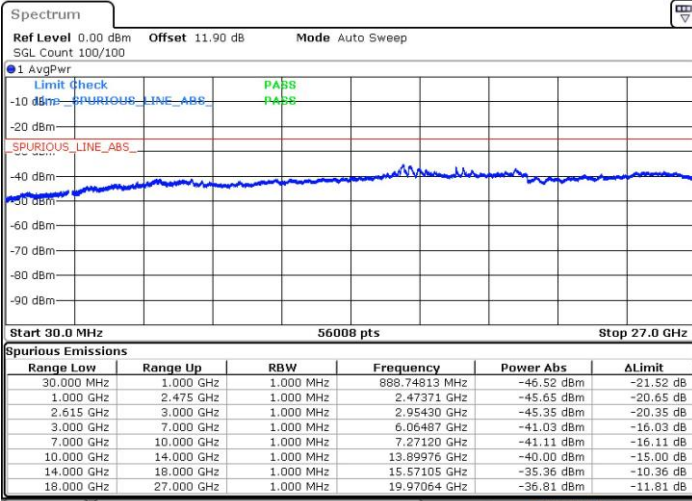

LTE Band 7 / 15MHz+15MHz

16QAM

Highest Channel / 1RB0 and 1RB74

Highest Channel / 1RB74 and 1RB0

Date: 15.NOV.2018 22:47:56

Date: 15.NOV.2018 22:44:49

Highest Channel / FullIRB

N/A

Date: 15.NOV.2018 22:51:02

LTE Band 7 / 15MHz+20MHz

16QAM

Lowest Channel / 1RB0 and 1RB99

Lowest Channel / 1RB74 and 1RB0

Date: 16.NOV.2018 02:49:56

Date: 16.NOV.2018 02:46:51

Lowest Channel / FullIRB

N/A

Date: 16.NOV.2018 02:53:02

LTE Band 7 / 15MHz+20MHz

16QAM

Middle Channel / 1RB0 and 1RB9

Middle Channel / 1RB74 and 1RB0

Date: 16.NOV.2018 02:59:14

Date: 16.NOV.2018 03:02:20

Middle Channel / FullIRB

N/A

Date: 16.NOV.2018 02:56:08

LTE Band 7 / 15MHz+20MHz

16QAM

Highest Channel / 1RB0 and 1RB99

Highest Channel / 1RB74 and 1RB0

Date: 16.NOV.2018 03:42:22