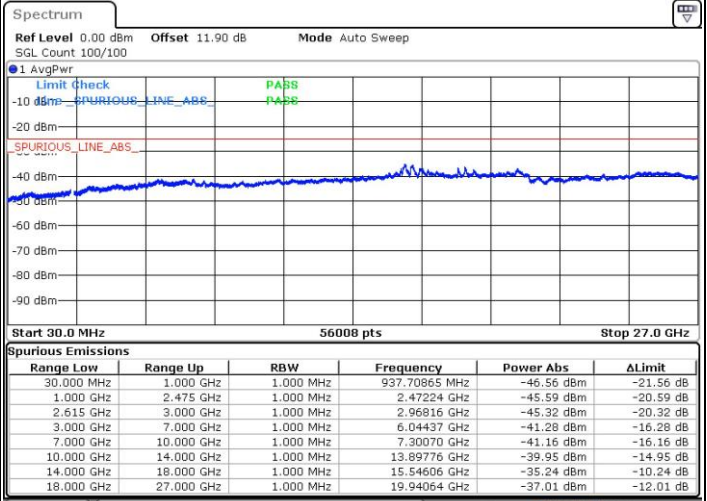

Highest Channel / FullIRB

N/A

Date: 16.NOV.2018 00:57:00

LTE Band 7 / 15MHz+10MHz

16QAM

Lowest Channel / 1RB0 and 1RB49

Lowest Channel / 1RB74 and 1RB0

Date: 15.NOV.2018 23:29:12

Date: 15.NOV.2018 23:26:05

Lowest Channel / FullIRB

N/A

Date: 15.NOV.2018 23:32:18

LTE Band 7 / 15MHz+10MHz

16QAM

Middle Channel / 1RB0 and 1RB49

Middle Channel / 1RB74 and 1RB0

Date: 15.NOV.2018 23:45:30

Date: 15.NOV.2018 23:48:36

Middle Channel / FullIRB

N/A

Date: 15.NOV.2018 23:42:24

LTE Band 7 / 15MHz+10MHz

16QAM

Highest Channel / 1RB0 and 1RB49

Highest Channel / 1RB74 and 1RB0

Date: 15.NOV.2018 23:57:27

Date: 15.NOV.2018 23:54:21

Highest Channel / FullIRB

N/A

Date: 16.NOV.2018 00:00:33

LTE Band 7 / 15MHz+15MHz

16QAM