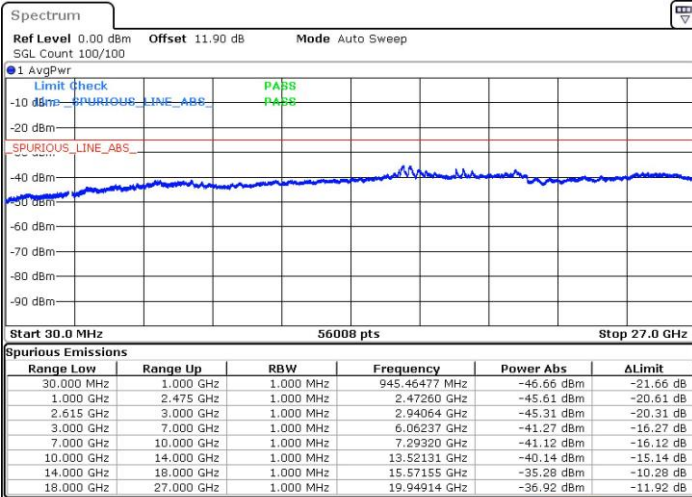

N/A

Date: 16.NOV.2018 00:38:51

LTE Band 7 / 10MHz+20MHz

16QAM

Highest Channel / 1RB0 and 1RB99

Highest Channel / 1RB49 and 1RB0

Date: 16.NOV.2018 00:53:53

Date: 16.NOV.2018 00:50:48

Highest Channel / FullIRB

N/A

Date: 16.NOV.2018 00:57:00

LTE Band 7 / 15MHz+10MHz

16QAM

Lowest Channel / 1RB0 and 1RB49

Lowest Channel / 1RB74 and 1RB0

Date: 15.NOV.2018 23:29:12

Date: 15.NOV.2018 23:26:05

Lowest Channel / FullIRB

N/A

Date: 15.NOV.2018 23:32:18

LTE Band 7 / 15MHz+10MHz

16QAM

Middle Channel / 1RB0 and 1RB49

Middle Channel / 1RB74 and 1RB0

Date: 15.NOV.2018 23:45:30

Date: 15.NOV.2018 23:48:36

Middle Channel / FullIRB

N/A

Date: 15.NOV.2018 23:42:24

LTE Band 7 / 15MHz+10MHz

16QAM

Highest Channel / 1RB0 and 1RB49