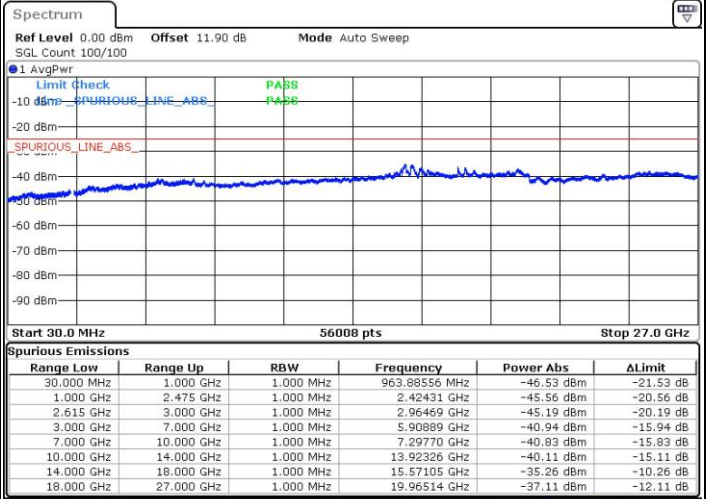

Middle Channel / FullIRB

N/A

Date: 16.NOV.2018 02:56:08

LTE Band 7 / 15MHz+20MHz

16QAM

Highest Channel / 1RB0 and 1RB99

Highest Channel / 1RB74 and 1RB0

Date: 16.NOV.2018 03:42:22

Date: 16.NOV.2018 03:38:13

Highest Channel / FullIRB

N/A

Date: 16.NOV.2018 03:45:23

LTE Band 7 / 20MHz+10MHz

16QAM

Lowest Channel / 1RB0 and 1RB49

Lowest Channel / 1RB99 and 1RB0

Date: 16.NOV.2018 04:04:01

Date: 16.NOV.2018 03:55:00

Lowest Channel / FullIRB

N/A

Date: 16.NOV.2018 04:06:26

LTE Band 7 / 20MHz+10MHz

16QAM

Middle Channel / 1RB0 and 1RB49