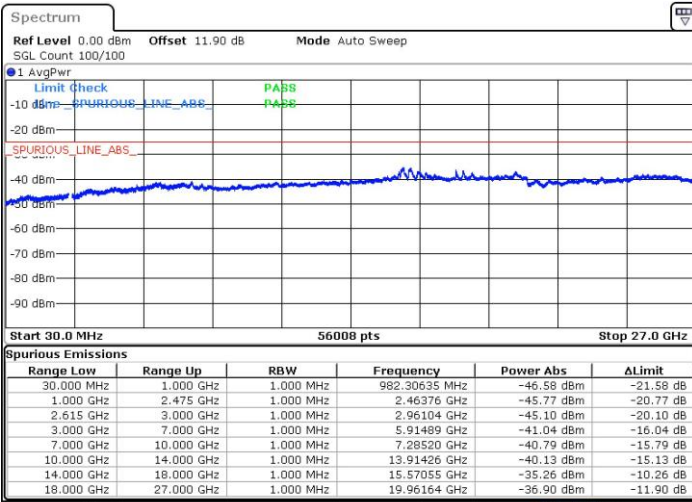

Highest Channel / FullIRB

N/A

Date: 16.NOV.2018 00:57:00

LTE Band 7 / 15MHz+10MHz

16QAM

Lowest Channel / 1RB0 and 1RB49

Lowest Channel / 1RB74 and 1RB0

Date: 15.NOV.2018 23:29:12

Date: 15.NOV.2018 23:26:05

Lowest Channel / FullIRB

N/A

Date: 15.NOV.2018 23:32:18

LTE Band 7 / 15MHz+10MHz

16QAM

Middle Channel / 1RB0 and 1RB49

Middle Channel / 1RB74 and 1RB0

Date: 15.NOV.2018 23:45:30

Date: 15.NOV.2018 23:48:36

Middle Channel / FullIRB

N/A

Date: 15.NOV.2018 23:42:24

LTE Band 7 / 15MHz+10MHz

16QAM

Highest Channel / 1RB0 and 1RB49

Highest Channel / 1RB74 and 1RB0

Date: 15.NOV.2018 23:57:27

Date: 15.NOV.2018 23:54:21

Highest Channel / FullIRB

N/A

Date: 16.NOV.2018 00:00:33

LTE Band 7 / 15MHz+15MHz

16QAM