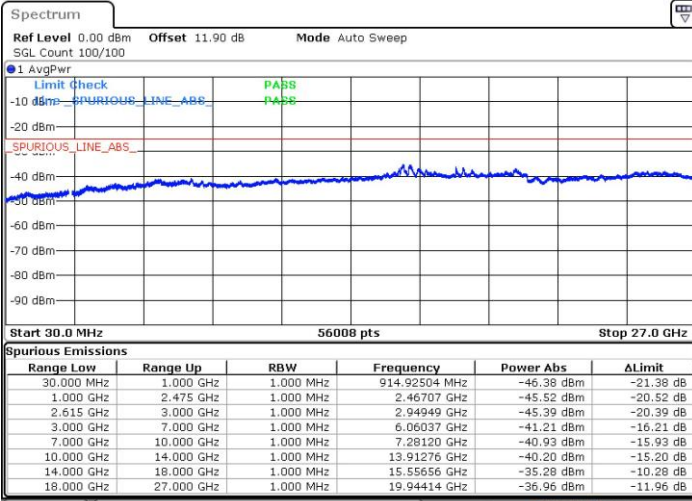

Date: 15.NOV.2018 22:51:02

LTE Band 7 / 15MHz+20MHz

16QAM

Lowest Channel / 1RB0 and 1RB99

Lowest Channel / 1RB74 and 1RB0

Date: 16.NOV.2018 02:49:56

Date: 16.NOV.2018 02:46:51

Lowest Channel / FullIRB

N/A

Date: 16.NOV.2018 02:53:02

LTE Band 7 / 15MHz+20MHz

16QAM

Middle Channel / 1RB0 and 1RB9

Middle Channel / 1RB74 and 1RB0

Date: 16.NOV.2018 02:59:14

Date: 16.NOV.2018 03:02:20

Middle Channel / FullIRB

N/A

Date: 16.NOV.2018 02:56:08

LTE Band 7 / 15MHz+20MHz

16QAM

Highest Channel / 1RB0 and 1RB99

Highest Channel / 1RB74 and 1RB0

Date: 16.NOV.2018 03:42:22

Date: 16.NOV.2018 03:38:13

Highest Channel / FullIRB

N/A

Date: 16.NOV.2018 03:45:23

LTE Band 7 / 20MHz+10MHz

16QAM

Lowest Channel / 1RB0 and 1RB49

Lowest Channel / 1RB99 and 1RB0