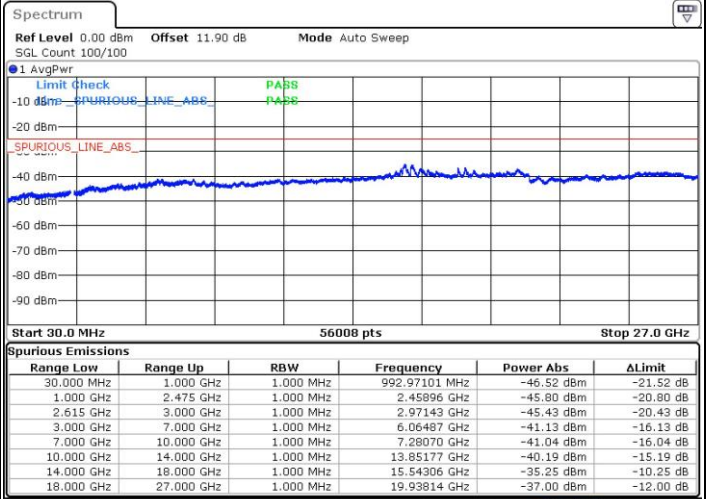

Date: 16.NOV.2018 05:10:17

LTE Band 7 / 20MHz+15MHz

16QAM

Highest Channel / 1RB0 and 1RB74

Highest Channel / 1RB99 and 1RB0

Date: 16.NOV.2018 05:19:50

Date: 16.NOV.2018 05:17:40

Highest Channel / FullIRB

N/A

Date: 16.NOV.2018 05:22:00

LTE Band 7 / 20MHz+20MHz

16QAM

Lowest Channel / 1RB0 and 1RB99

Lowest Channel / 1RB99 and 1RB0

Date: 16.NOV.2018 05:27:10

Date: 16.NOV.2018 05:24:54

Lowest Channel / FullIRB

N/A

Date: 16.NOV.2018 05:29:23

LTE Band 7 / 20MHz+20MHz

16QAM

Middle Channel / 1RB0 and 1RB99

Middle Channel / 1RB99 and 1RB0

Date: 16.NOV.2018 05:34:13