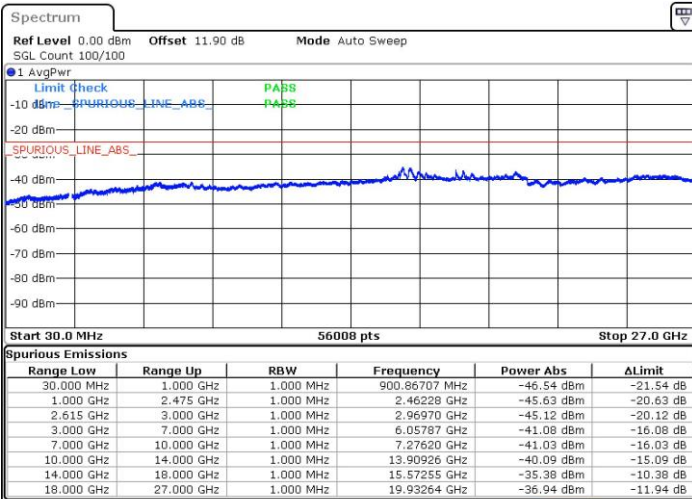

LTE Band 7 / 15MHz+15MHz

16QAM

Highest Channel / 1RB0 and 1RB74

Highest Channel / 1RB74 and 1RB0

Date: 15.NOV.2018 22:47:56

Date: 15.NOV.2018 22:44:49

Highest Channel / FullIRB

N/A

Date: 15.NOV.2018 22:51:02

LTE Band 7 / 15MHz+20MHz

16QAM

Lowest Channel / 1RB0 and 1RB99

Lowest Channel / 1RB74 and 1RB0

Date: 16.NOV.2018 02:49:56

Date: 16.NOV.2018 02:46:51

Lowest Channel / FullIRB

N/A

Date: 16.NOV.2018 02:53:02

LTE Band 7 / 15MHz+20MHz

16QAM

Middle Channel / 1RB0 and 1RB9

Middle Channel / 1RB74 and 1RB0

Date: 16.NOV.2018 02:59:14

Date: 16.NOV.2018 03:02:20

Middle Channel / FullIRB

N/A

Date: 16.NOV.2018 02:56:08

LTE Band 7 / 15MHz+20MHz

16QAM

Highest Channel / 1RB0 and 1RB99

Highest Channel / 1RB74 and 1RB0

Date: 16.NOV.2018 03:42:22