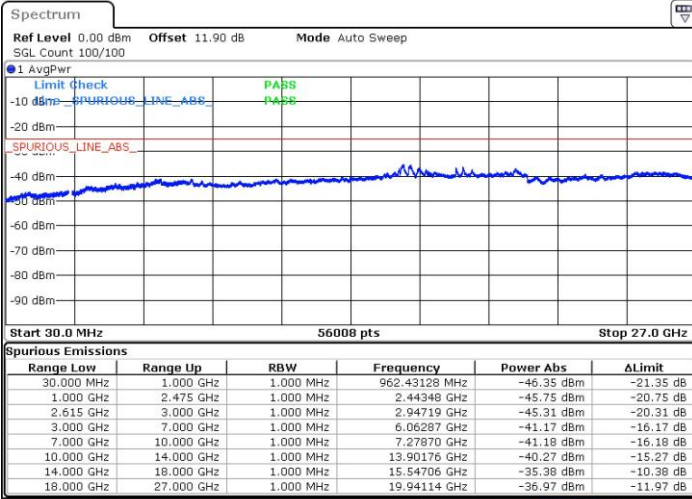

Date: 16.NOV.2018 05:10:17

LTE Band 7 / 20MHz+15MHz

16QAM

Highest Channel / 1RB0 and 1RB74

Highest Channel / 1RB99 and 1RB0

Date: 16.NOV.2018 05:19:50

Date: 16.NOV.2018 05:17:40

Highest Channel / FullIRB

N/A

Date: 16.NOV.2018 05:22:00

LTE Band 7 / 20MHz+20MHz

16QAM

Lowest Channel / 1RB0 and 1RB99

Lowest Channel / 1RB99 and 1RB0

Date: 16.NOV.2018 05:27:10

Date: 16.NOV.2018 05:24:54

Lowest Channel / FullIRB

N/A

Date: 16.NOV.2018 05:29:23

LTE Band 7 / 20MHz+20MHz

16QAM

Middle Channel / 1RB0 and 1RB99

Middle Channel / 1RB99 and 1RB0

Date: 16.NOV.2018 05:34:13