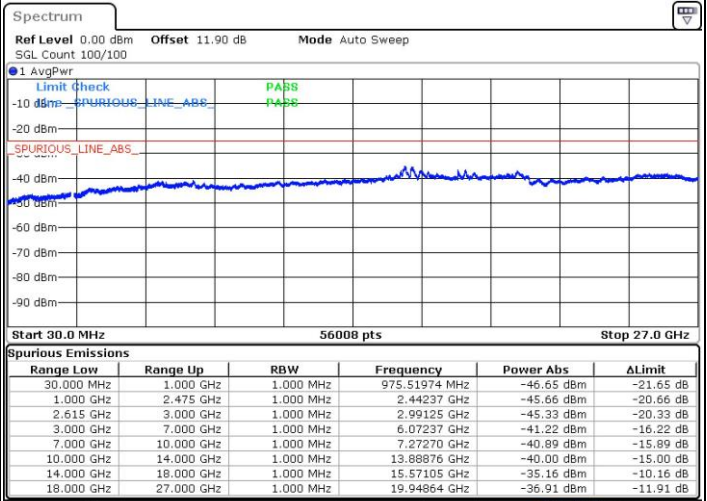

LTE Band 7 / 15MHz+15MHz

16QAM

Highest Channel / 1RB0 and 1RB74

Highest Channel / 1RB74 and 1RB0

Date: 15.NOV.2018 22:47:56

Date: 15.NOV.2018 22:44:49

Highest Channel / FullIRB

N/A

Date: 15.NOV.2018 22:51:02

LTE Band 7 / 15MHz+20MHz

16QAM

Lowest Channel / 1RB0 and 1RB99

Lowest Channel / 1RB74 and 1RB0

Date: 16.NOV.2018 02:49:56

Date: 16.NOV.2018 02:46:51

Lowest Channel / FullIRB