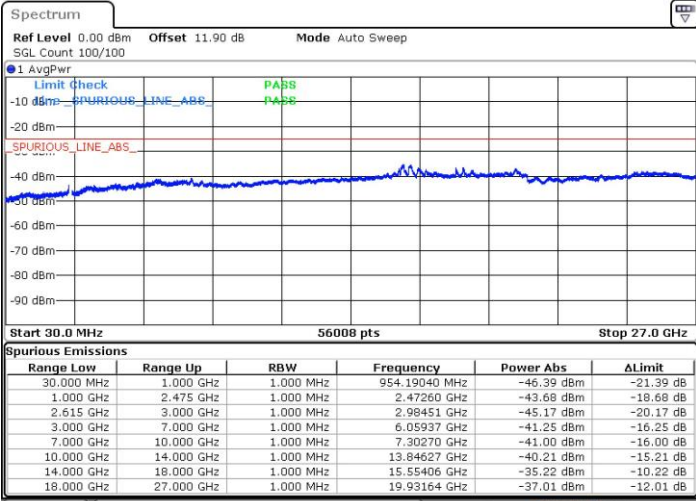

Date: 15.NOV.2018 23:45:30

Date: 15.NOV.2018 23:48:36

Middle Channel / FullIRB

N/A

Date: 15.NOV.2018 23:42:24

LTE Band 7 / 15MHz+10MHz

16QAM

Highest Channel / 1RB0 and 1RB49

Highest Channel / 1RB74 and 1RB0

Date: 15.NOV.2018 23:57:27

Date: 15.NOV.2018 23:54:21

Highest Channel / FullIRB

N/A

Date: 16.NOV.2018 00:00:33

LTE Band 7 / 15MHz+15MHz

16QAM

Lowest Channel / 1RB0 and 1RB74

Lowest Channel / 1RB74 and 1RB0

Date: 16.NOV.2018 02:38:13

Date: 16.NOV.2018 02:36:09

Lowest Channel / FullIRB

N/A

Date: 15.NOV.2018 18:09:35

LTE Band 7 / 15MHz+15MHz