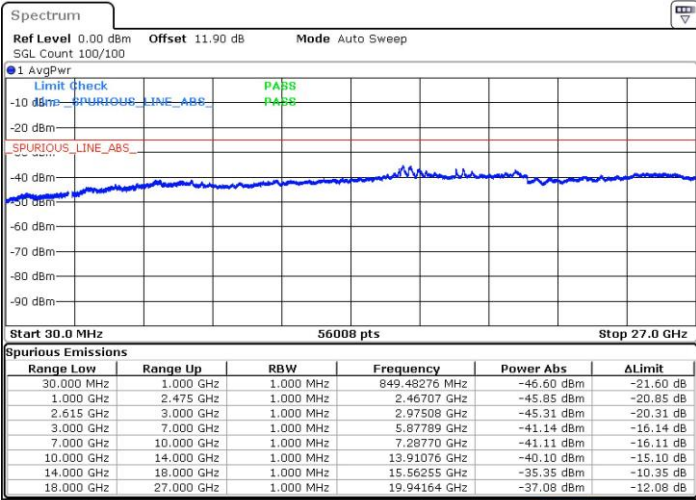

Highest Channel / 1RB0 and 1RB49

Highest Channel / 1RB99 and 1RB0

Date: 16.NOV.2018 04:34:11

Date: 16.NOV.2018 04:32:01

Highest Channel / FullIRB

N/A

Date: 16.NOV.2018 04:36:21

LTE Band 7 / 20MHz+15MHz

16QAM

Lowest Channel / 1RB0 and 1RB74

Lowest Channel / 1RB99 and 1RB0

Date: 16.NOV.2018 05:00:37

Date: 16.NOV.2018 04:58:12

Lowest Channel / FullIRB

N/A

Date: 16.NOV.2018 05:02:55

LTE Band 7 / 20MHz+15MHz

16QAM

MiddleChannel / 1RB0 and 1RB74

Middle Channel / 1RB99 and 1RB0

Date: 16.NOV.2018 05:12:36

Date: 16.NOV.2018 05:15:30

Middle Channel / FullIRB

N/A

Date: 16.NOV.2018 05:10:17

LTE Band 7 / 20MHz+15MHz

16QAM

Highest Channel / 1RB0 and 1RB74

Highest Channel / 1RB99 and 1RB0

Date: 16.NOV.2018 05:19:50

Date: 16.NOV.2018 05:17:40

Highest Channel / FullIRB