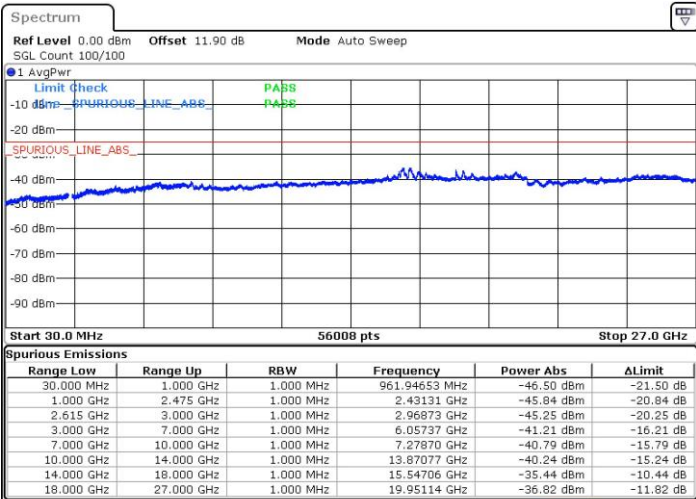

Date: 16.NOV.2018 04:04:01

Date: 16.NOV.2018 03:55:00

Lowest Channel / FullIRB

N/A

Date: 16.NOV.2018 04:06:26

LTE Band 7 / 20MHz+10MHz

16QAM

Middle Channel / 1RB0 and 1RB49

Middle Channel / 1RB99 and 1RB0

Date: 16.NOV.2018 04:27:38

Date: 16.NOV.2018 04:29:51

Middle Channel / FullIRB

N/A

Date: 16.NOV.2018 04:08:41

LTE Band 7 / 20MHz+10MHz

16QAM

Highest Channel / 1RB0 and 1RB49

Highest Channel / 1RB99 and 1RB0

Date: 16.NOV.2018 04:34:11

Date: 16.NOV.2018 04:32:01

Highest Channel / FullIRB

N/A

Date: 16.NOV.2018 04:36:21

LTE Band 7 / 20MHz+15MHz