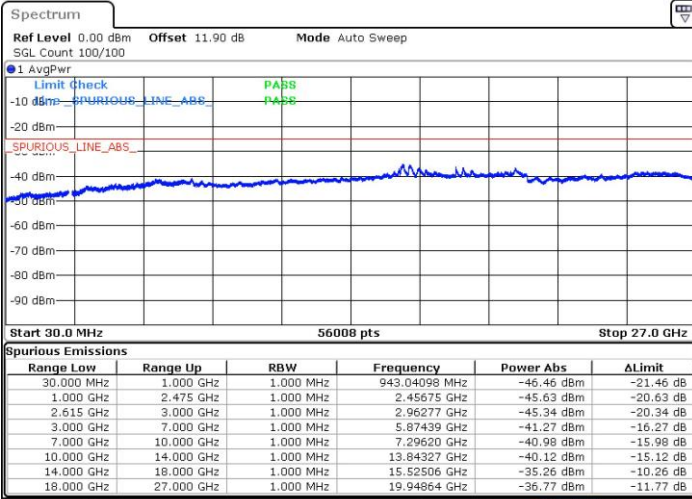

Middle Channel / FullIRB

N/A

Date: 16.NOV.2018 02:56:08

LTE Band 7 / 15MHz+20MHz

16QAM

Highest Channel / 1RB0 and 1RB99

Highest Channel / 1RB74 and 1RB0

Date: 16.NOV.2018 03:42:22

Date: 16.NOV.2018 03:38:13

Highest Channel / FullIRB

N/A

Date: 16.NOV.2018 03:45:23

LTE Band 7 / 20MHz+10MHz

16QAM

Lowest Channel / 1RB0 and 1RB49

Lowest Channel / 1RB99 and 1RB0

Date: 16.NOV.2018 04:04:01

Date: 16.NOV.2018 03:55:00

Lowest Channel / FullIRB

N/A

Date: 16.NOV.2018 04:06:26

LTE Band 7 / 20MHz+10MHz

16QAM

Middle Channel / 1RB0 and 1RB49