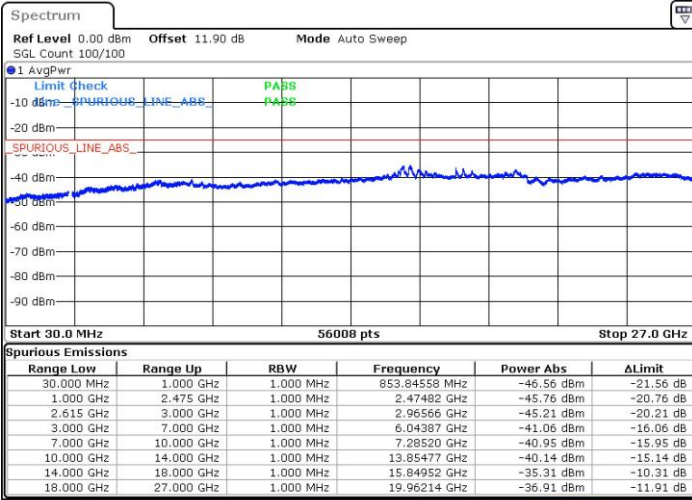

LTE Band 7 / 10MHz+20MHz

16QAM

Lowest Channel / 1RB0 and 1RB99

Lowest Channel / 1RB49 and 1RB0

Date: 16.NOV.2018 00:24:55

Date: 16.NOV.2018 00:21:49

Lowest Channel / FullIRB

N/A

Date: 16.NOV.2018 00:33:05

LTE Band 7 / 10MHz+20MHz

16QAM

MiddleChannel / 1RB0 and 1RB99

Middle Channel / 1RB49 and 1RB0

Date: 16.NOV.2018 00:41:57

Date: 16.NOV.2018 00:45:03

Middle Channel / FullIRB

N/A

Date: 16.NOV.2018 00:38:51

LTE Band 7 / 10MHz+20MHz

16QAM

Highest Channel / 1RB0 and 1RB99

Highest Channel / 1RB49 and 1RB0

Date: 16.NOV.2018 00:53:53

Date: 16.NOV.2018 00:50:48