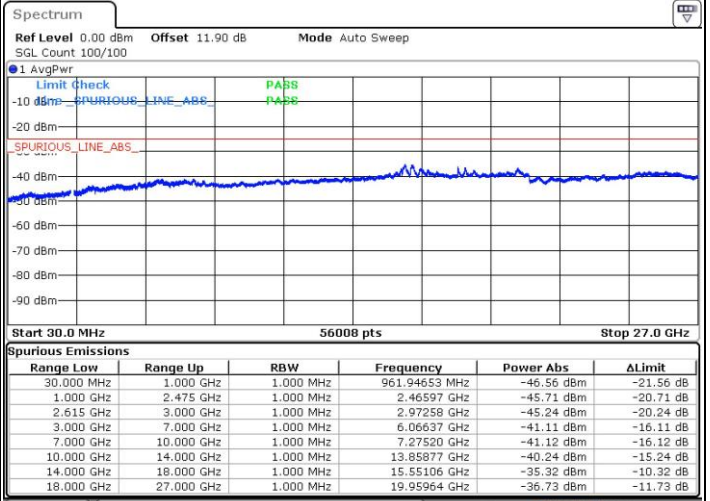

Highest Channel / 1RB0 and 1RB49

Highest Channel / 1RB99 and 1RB0

Date: 16.NOV.2018 04:34:11

Date: 16.NOV.2018 04:32:01

Highest Channel / FullIRB

N/A

Date: 16.NOV.2018 04:36:21

LTE Band 7 / 20MHz+15MHz

16QAM

Lowest Channel / 1RB0 and 1RB74

Lowest Channel / 1RB99 and 1RB0

Date: 16.NOV.2018 05:00:37

Date: 16.NOV.2018 04:58:12

Lowest Channel / FullIRB

N/A

Date: 16.NOV.2018 05:02:55

LTE Band 7 / 20MHz+15MHz

16QAM

MiddleChannel / 1RB0 and 1RB74

Middle Channel / 1RB99 and 1RB0

Date: 16.NOV.2018 05:12:36

Date: 16.NOV.2018 05:15:30

Middle Channel / FullIRB

N/A

Date: 16.NOV.2018 05:10:17

LTE Band 7 / 20MHz+15MHz

16QAM

Highest Channel / 1RB0 and 1RB74

Highest Channel / 1RB99 and 1RB0

Date: 16.NOV.2018 05:19:50

Date: 16.NOV.2018 05:17:40

Highest Channel / FullIRB