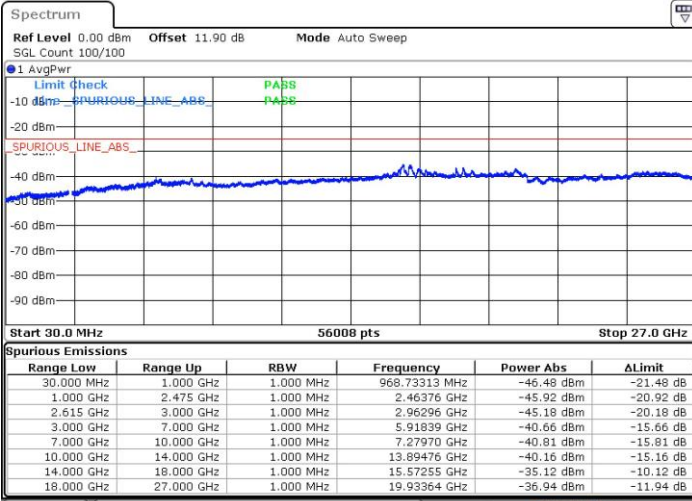

Middle Channel / 1RB99 and 1RB0

Date: 16.NOV.2018 04:27:38

Date: 16.NOV.2018 04:29:51

Middle Channel / FullIRB

N/A

Date: 16.NOV.2018 04:08:41

LTE Band 7 / 20MHz+10MHz

16QAM

Highest Channel / 1RB0 and 1RB49

Highest Channel / 1RB99 and 1RB0

Date: 16.NOV.2018 04:34:11

Date: 16.NOV.2018 04:32:01

Highest Channel / FullIRB

N/A

Date: 16.NOV.2018 04:36:21

LTE Band 7 / 20MHz+15MHz

16QAM

Lowest Channel / 1RB0 and 1RB74

Lowest Channel / 1RB99 and 1RB0

Date: 16.NOV.2018 05:00:37

Date: 16.NOV.2018 04:58:12

Lowest Channel / FullIRB

N/A

Date: 16.NOV.2018 05:02:55