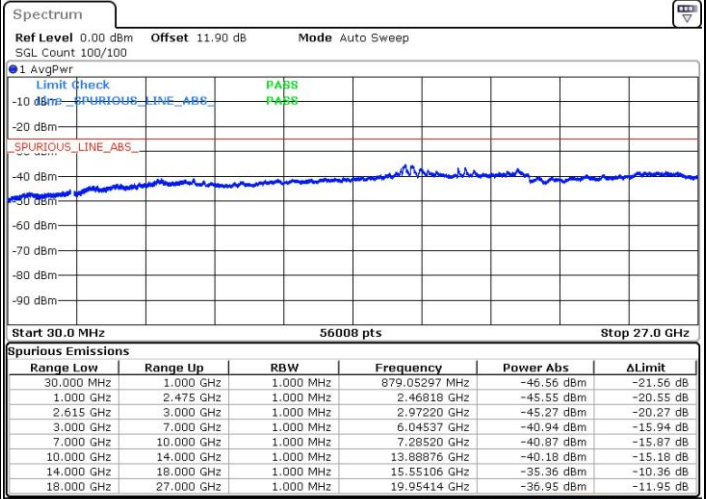

LTE Band 7 / 10MHz+20MHz

16QAM

Lowest Channel / 1RB0 and 1RB99

Lowest Channel / 1RB49 and 1RB0

Date: 16.NOV.2018 00:24:55

Date: 16.NOV.2018 00:21:49

Lowest Channel / FullIRB

N/A

Date: 16.NOV.2018 00:33:05

LTE Band 7 / 10MHz+20MHz

16QAM

MiddleChannel / 1RB0 and 1RB99

Middle Channel / 1RB49 and 1RB0

Date: 16.NOV.2018 00:41:57

Date: 16.NOV.2018 00:45:03

Middle Channel / FullIRB

N/A

Date: 16.NOV.2018 00:38:51

LTE Band 7 / 10MHz+20MHz

16QAM

Highest Channel / 1RB0 and 1RB99

Highest Channel / 1RB49 and 1RB0

Date: 16.NOV.2018 00:53:53

Date: 16.NOV.2018 00:50:48