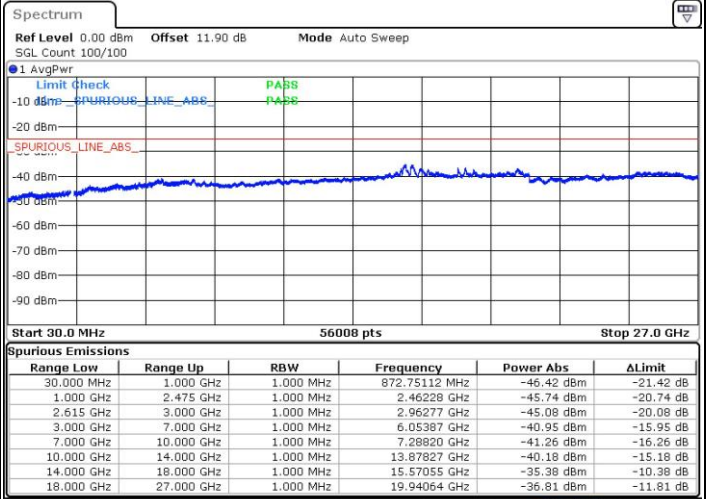

Date: 15.NOV.2018 23:26:05

Lowest Channel / FullIRB

N/A

Date: 15.NOV.2018 23:32:18

LTE Band 7 / 15MHz+10MHz

16QAM

Middle Channel / 1RB0 and 1RB49

Middle Channel / 1RB74 and 1RB0

Date: 15.NOV.2018 23:45:30

Date: 15.NOV.2018 23:48:36

Middle Channel / FullIRB

N/A

Date: 15.NOV.2018 23:42:24

LTE Band 7 / 15MHz+10MHz

16QAM

Highest Channel / 1RB0 and 1RB49

Highest Channel / 1RB74 and 1RB0

Date: 15.NOV.2018 23:57:27

Date: 15.NOV.2018 23:54:21

Highest Channel / FullIRB

N/A

Date: 16.NOV.2018 00:00:33

LTE Band 7 / 15MHz+15MHz

16QAM

Lowest Channel / 1RB0 and 1RB74

Lowest Channel / 1RB74 and 1RB0

Date: 16.NOV.2018 02:38:13

Date: 16.NOV.2018 02:36:09

Lowest Channel / FullIRB

N/A

Date: 15.NOV.2018 18:09:35

LTE Band 7 / 15MHz+15MHz