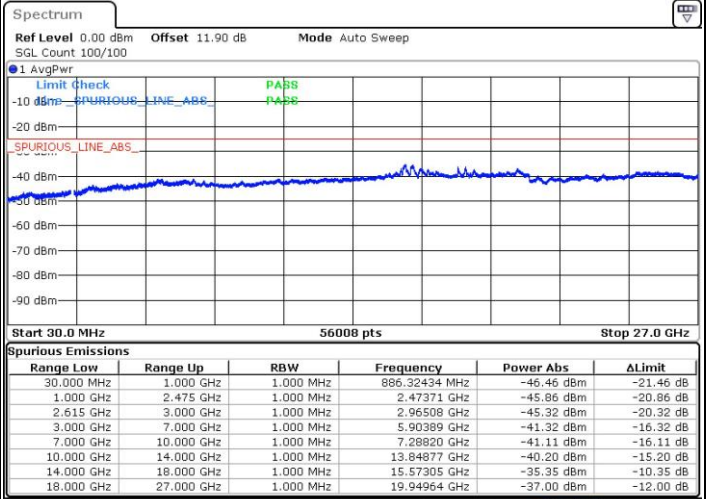

Middle Channel / FullIRB

N/A

Date: 16.NOV.2018 02:56:08

LTE Band 7 / 15MHz+20MHz

16QAM

Highest Channel / 1RB0 and 1RB99

Highest Channel / 1RB74 and 1RB0

Date: 16.NOV.2018 03:42:22

Date: 16.NOV.2018 03:38:13

Highest Channel / FullIRB

N/A

Date: 16.NOV.2018 03:45:23

LTE Band 7 / 20MHz+10MHz

16QAM

Lowest Channel / 1RB0 and 1RB49

Lowest Channel / 1RB99 and 1RB0