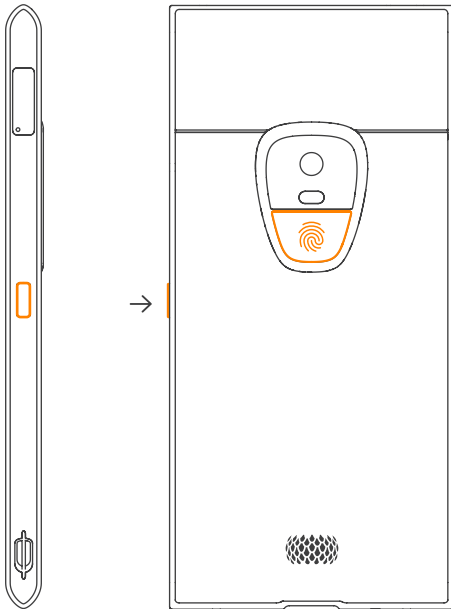

In the event that your FINNEY™ is powered off, you can verify that it is actively charging by observing the red LED indicator.

PLACING A SIM CARD

Step 1

Use the provided SIM tool in the box to eject the SIM card tray.

Step 2

Take the tray out of the device completely.

Step 3

Place your SIM card into tray. Then, gently push the tray back into place to close it.

FINNEY™ ACTIVATION

If your FINNEY™ is turned off, press and hold the power button until the screen turns on.

The fingerprint sensor is located on the bottom part of the back element. It is strongly advised to use biometric means of authentication for protection of your privacy, and specifically to approve blockchain transactions using FINNEY™.