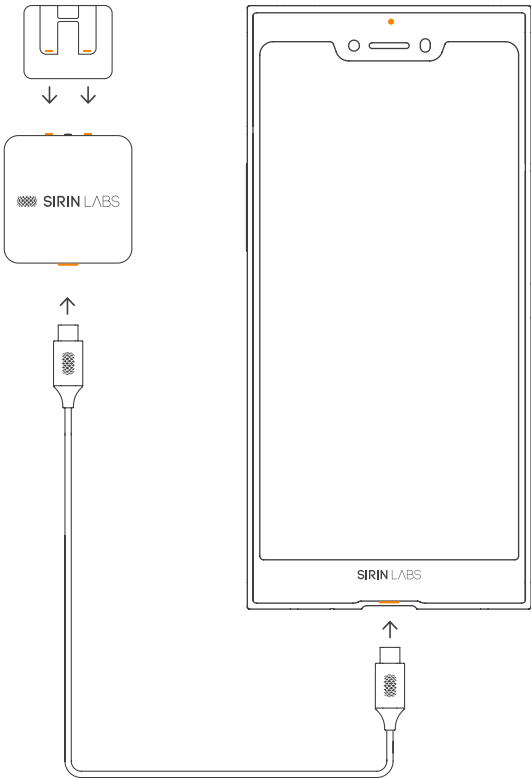

In the event that your FINNEY™ is powered off, you can verify that it is actively charging by observing the red LED indicator.

PLACING A SIM CARD

Step 1

Use the provided SIM tool in the box to eject the SIM card tray.