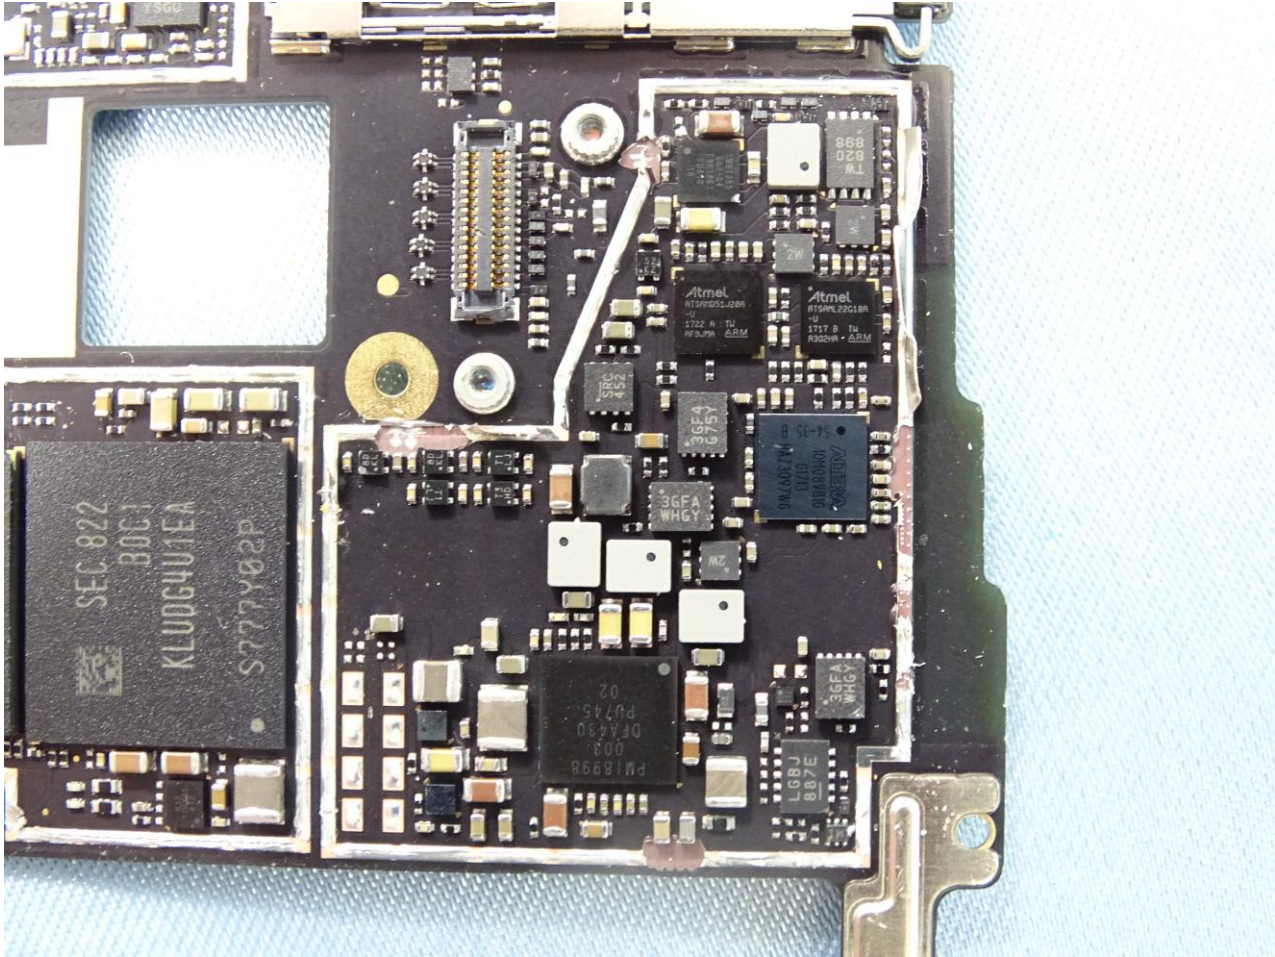

Brand Name: SIRIN LABS / Model Name: SR00300-W

Brand Name: SIRIN LABS / Model Name: SR00300-W

Brand Name: SIRIN LABS / Model Name: SR00300-W

Brand Name: SIRIN LABS / Model Name: SR00300-W

Brand Name: SIRIN LABS / Model Name: SR00300-W