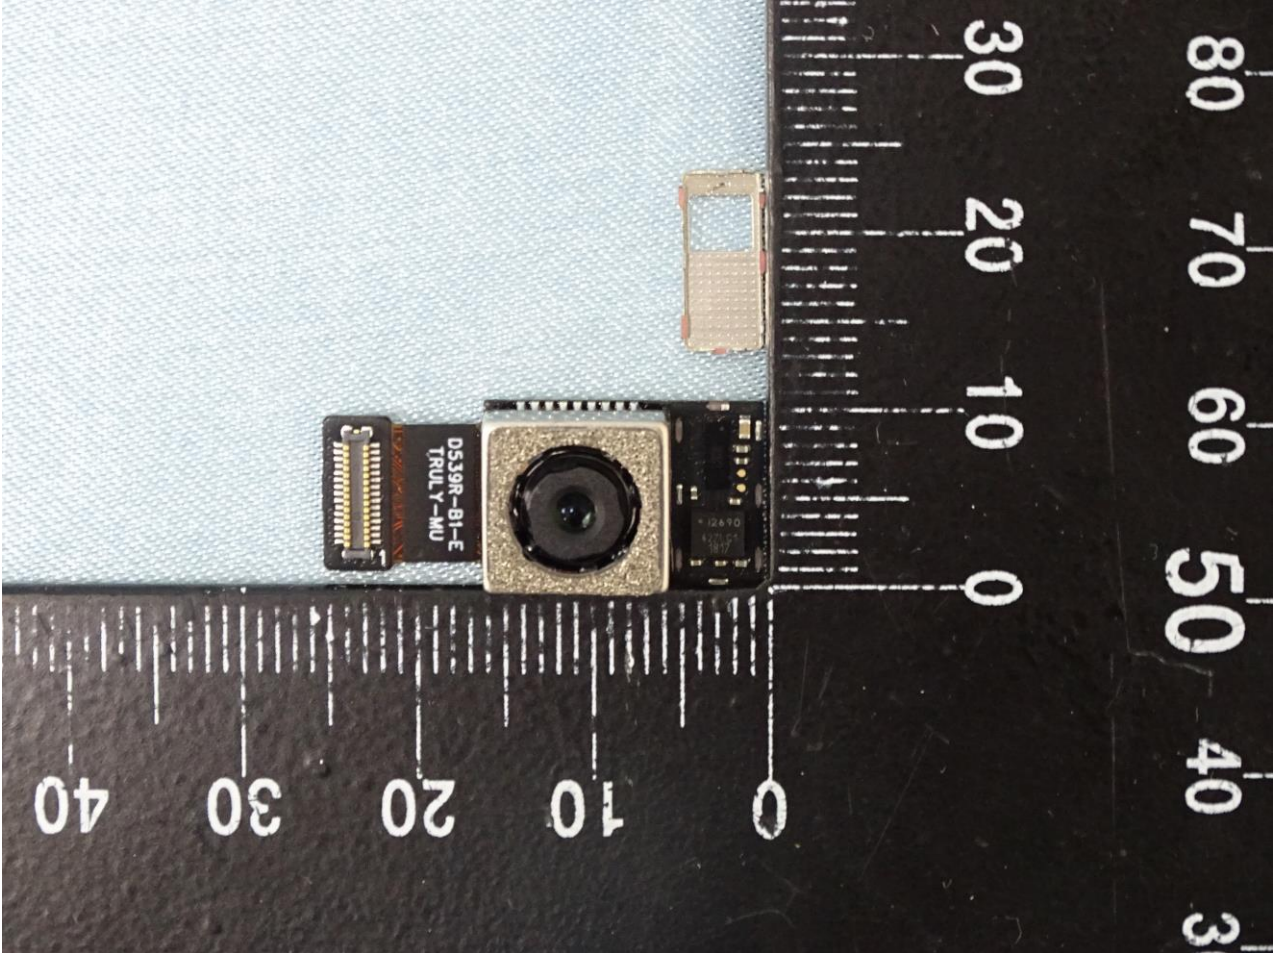

Brand Name: SIRIN LABS / Model Name: SR00300-W

Brand Name: SIRIN LABS / Model Name: SR00300-W

Brand Name: SIRIN LABS / Model Name: SR00300-W

Brand Name: SIRIN LABS / Model Name: SR00300-W

Brand Name: SIRIN LABS / Model Name: SR00300-W