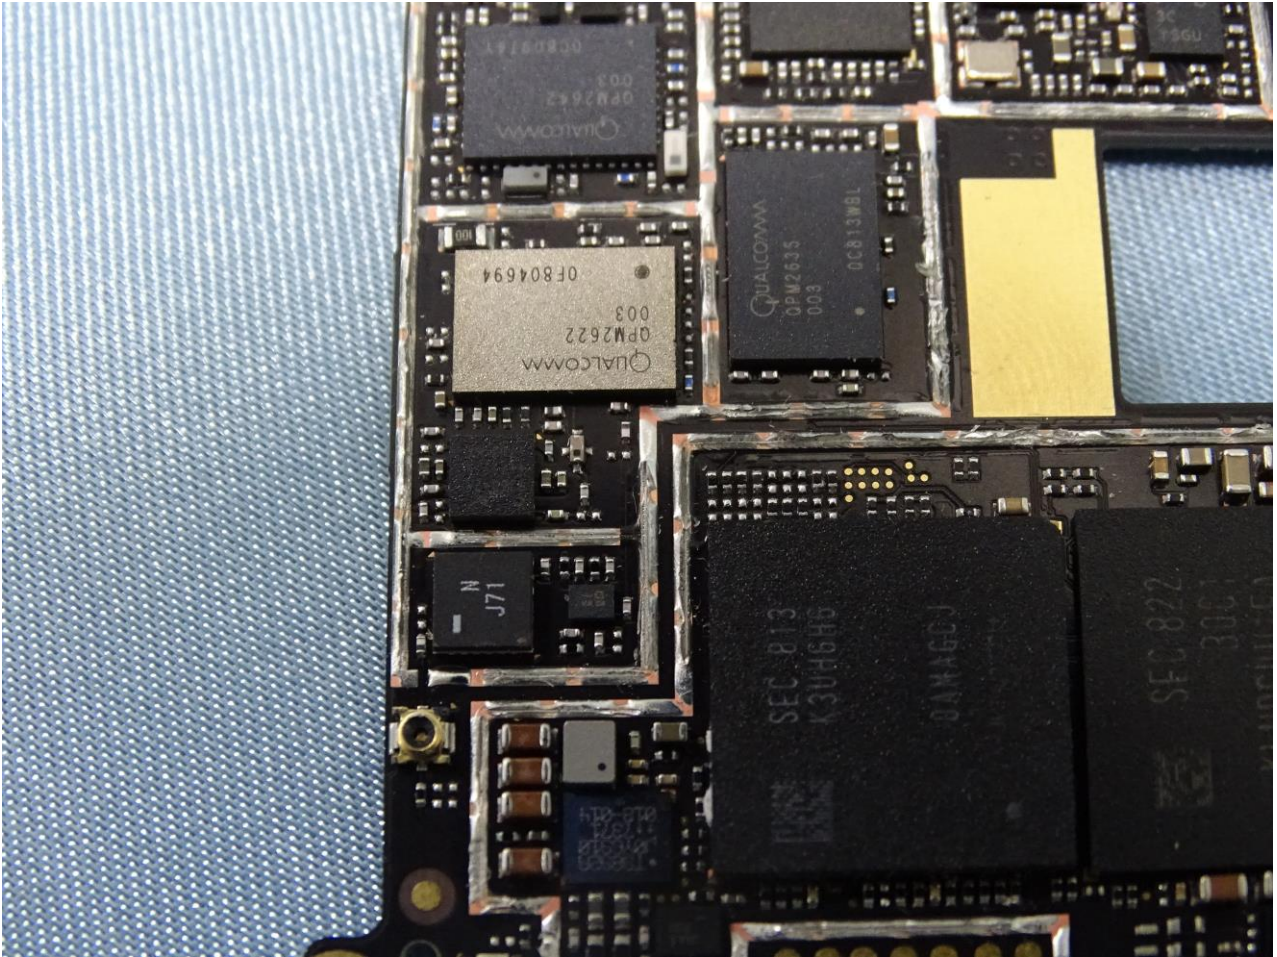

Brand Name: SIRIN LABS / Model Name: SR00300-W

Brand Name: SIRIN LABS / Model Name: SR00300-W

Brand Name: SIRIN LABS / Model Name: SR00300-W

Brand Name: SIRIN LABS / Model Name: SR00300-W

Brand Name: SIRIN LABS / Model Name: SR00300-W