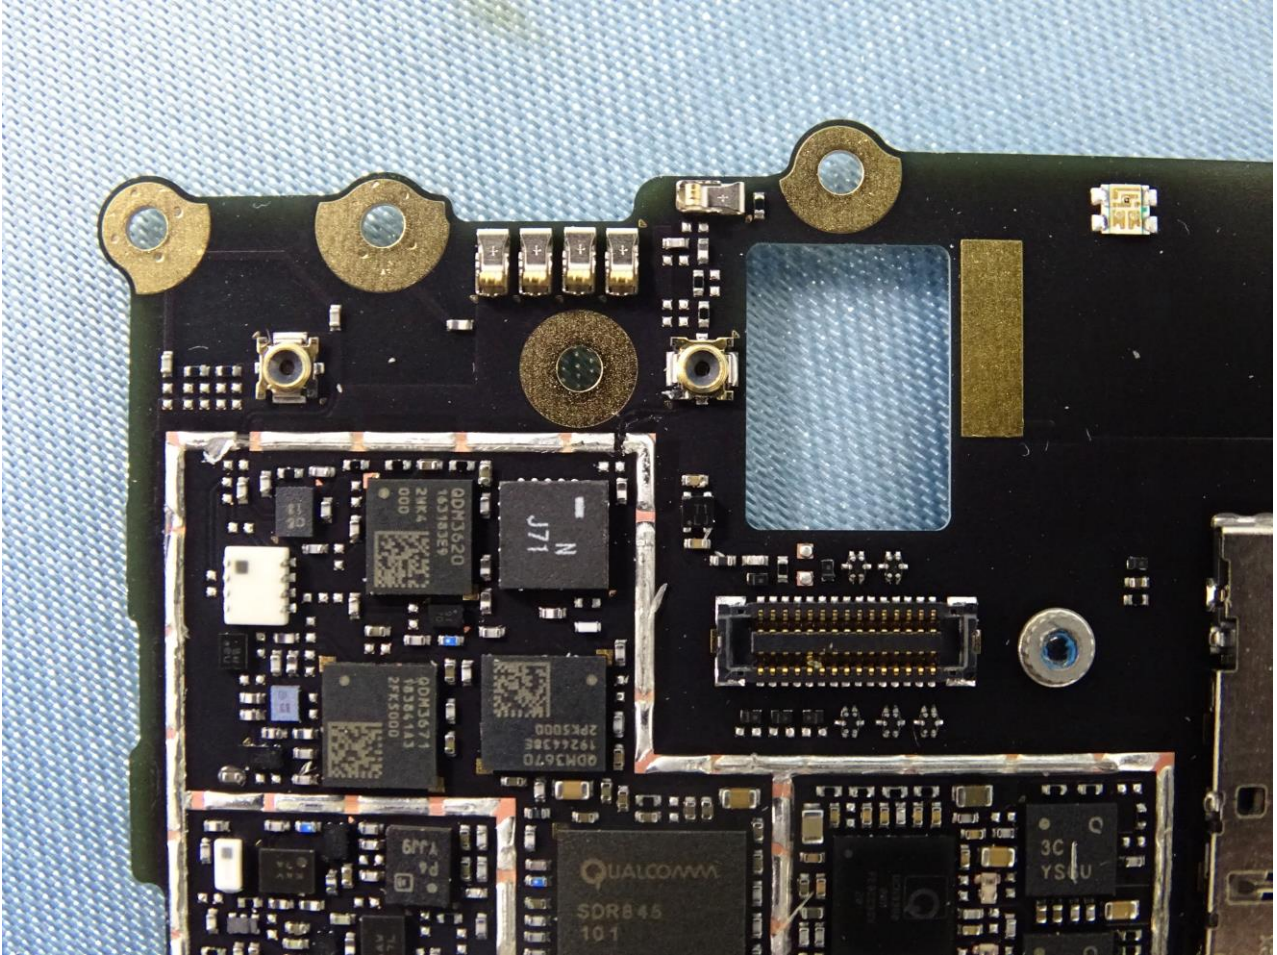

Brand Name: SIRIN LABS / Model Name: SR00300-W

Brand Name: SIRIN LABS / Model Name: SR00300-W

Brand Name: SIRIN LABS / Model Name: SR00300-W

Brand Name: SIRIN LABS / Model Name: SR00300-W

Brand Name: SIRIN LABS / Model Name: SR00300-W