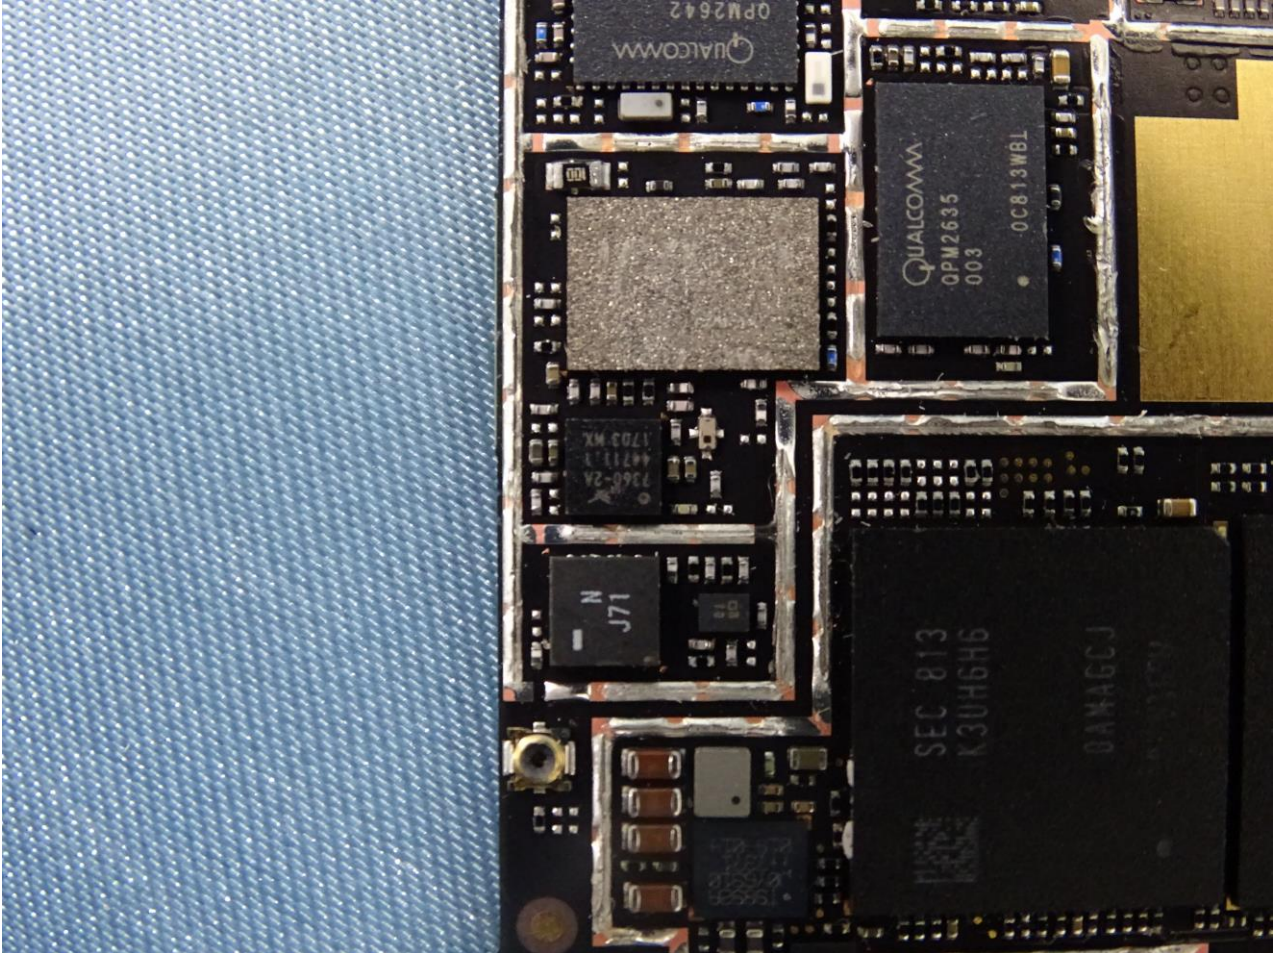

Brand Name: SIRIN LABS / Model Name: SR00300-W

Brand Name: SIRIN LABS / Model Name: SR00300-W

Brand Name: SIRIN LABS / Model Name: SR00300-W

Brand Name: SIRIN LABS / Model Name: SR00300-W

Brand Name: SIRIN LABS / Model Name: SR00300-W