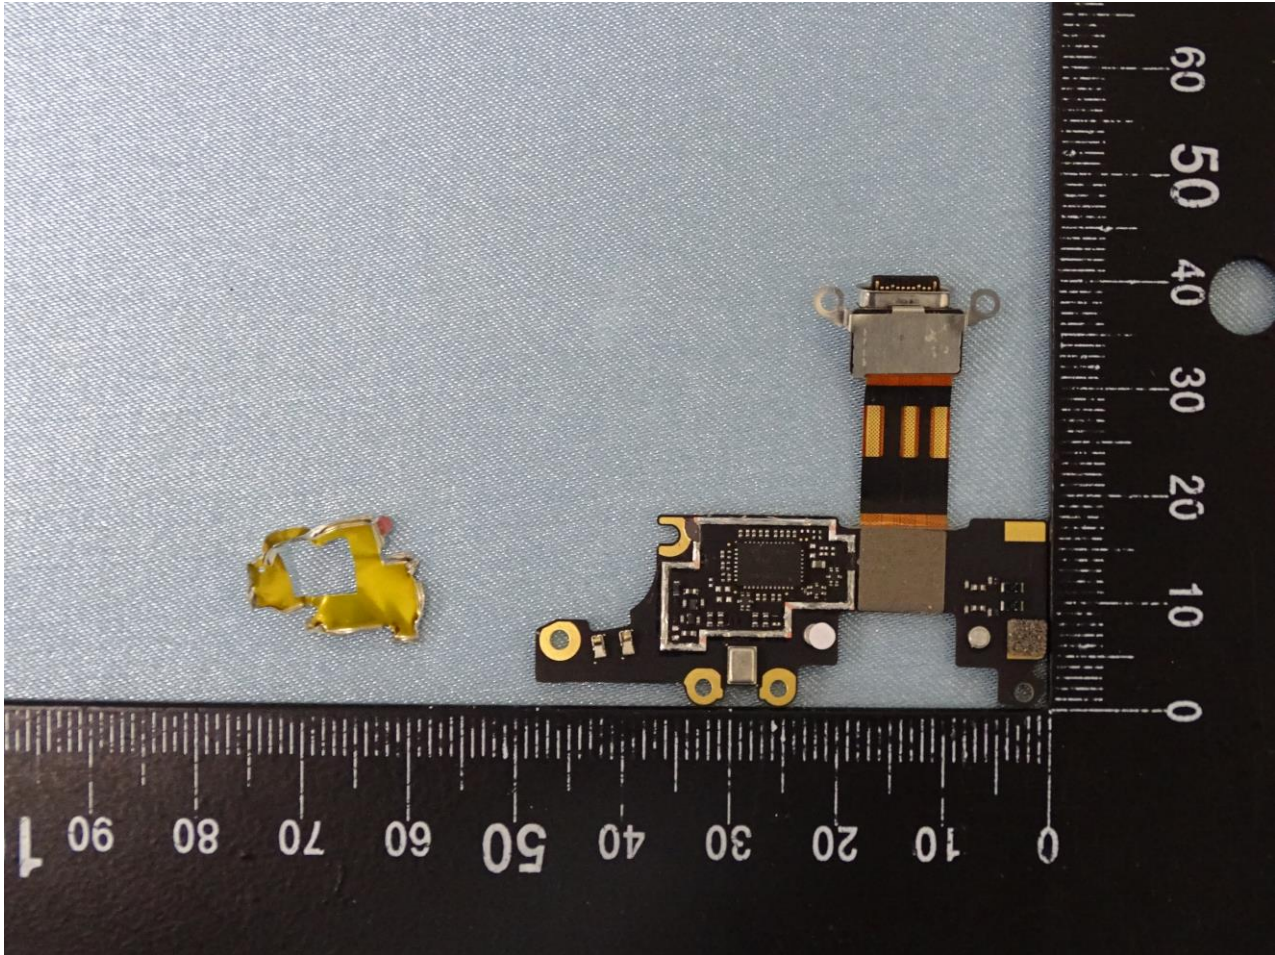

Brand Name: SIRIN LABS / Model Name: SR00300-W

Brand Name: SIRIN LABS / Model Name: SR00300-W

Brand Name: SIRIN LABS / Model Name: SR00300-W

Brand Name: SIRIN LABS / Model Name: SR00300-W

Brand Name: SIRIN LABS / Model Name: SR00300-W

Brand Name: SIRIN LABS / Model Name: SR00300-W

Brand Name: SIRIN LABS / Model Name: SR00300-W

Brand Name: SIRIN LABS / Model Name: SR00300-W

Main LB, MB, HB Antenna

Brand Name: SIRIN LABS / Model Name: SR00300-W