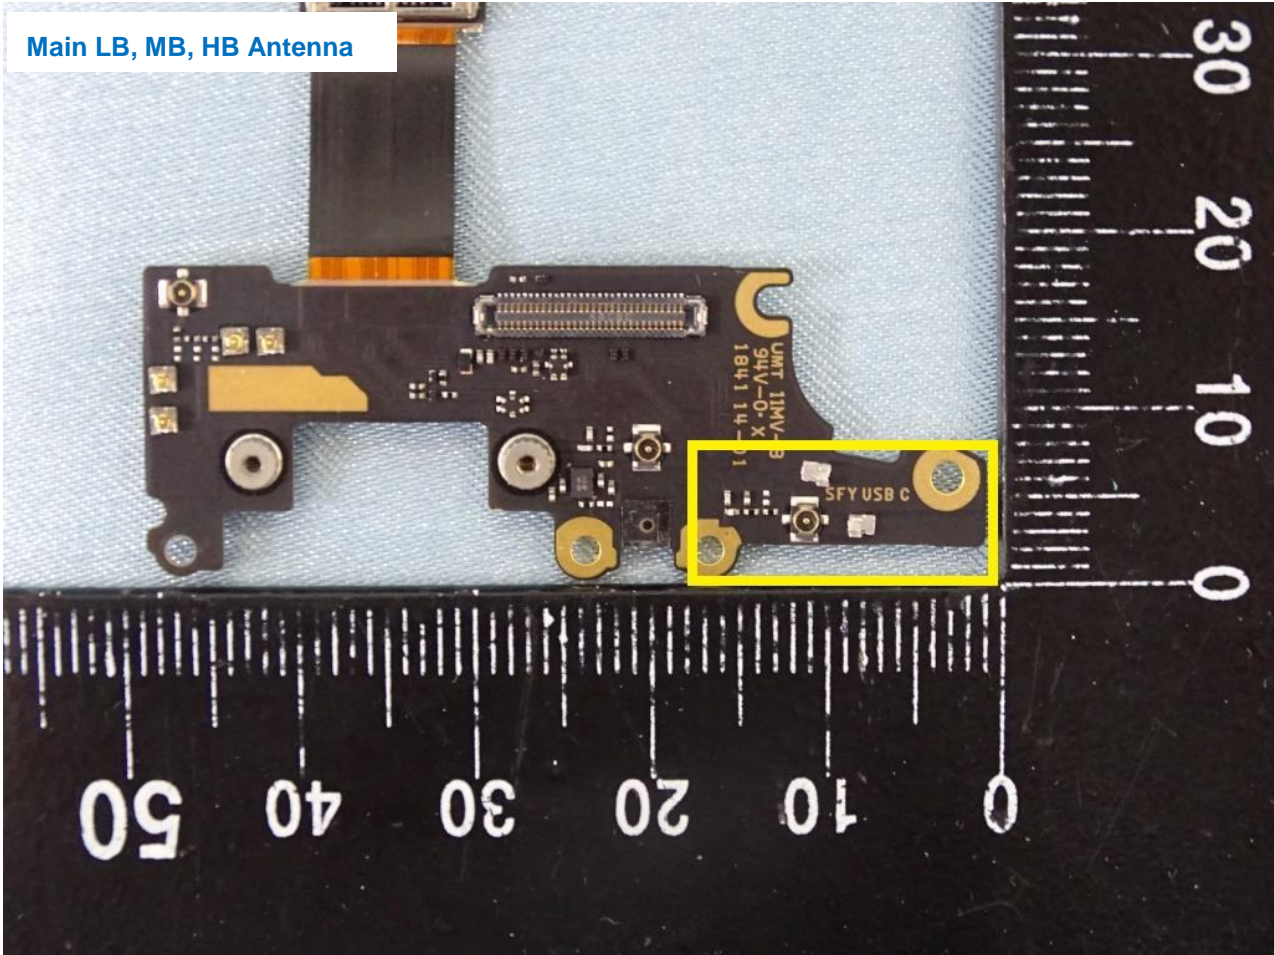

Brand Name: SIRIN LABS / Model Name: SR00300-W

Brand Name: SIRIN LABS / Model Name: SR00300-W

Brand Name: SIRIN LABS / Model Name: SR00300-W

Main LB, MB, HB Antenna

Brand Name: SIRIN LABS / Model Name: SR00300-W