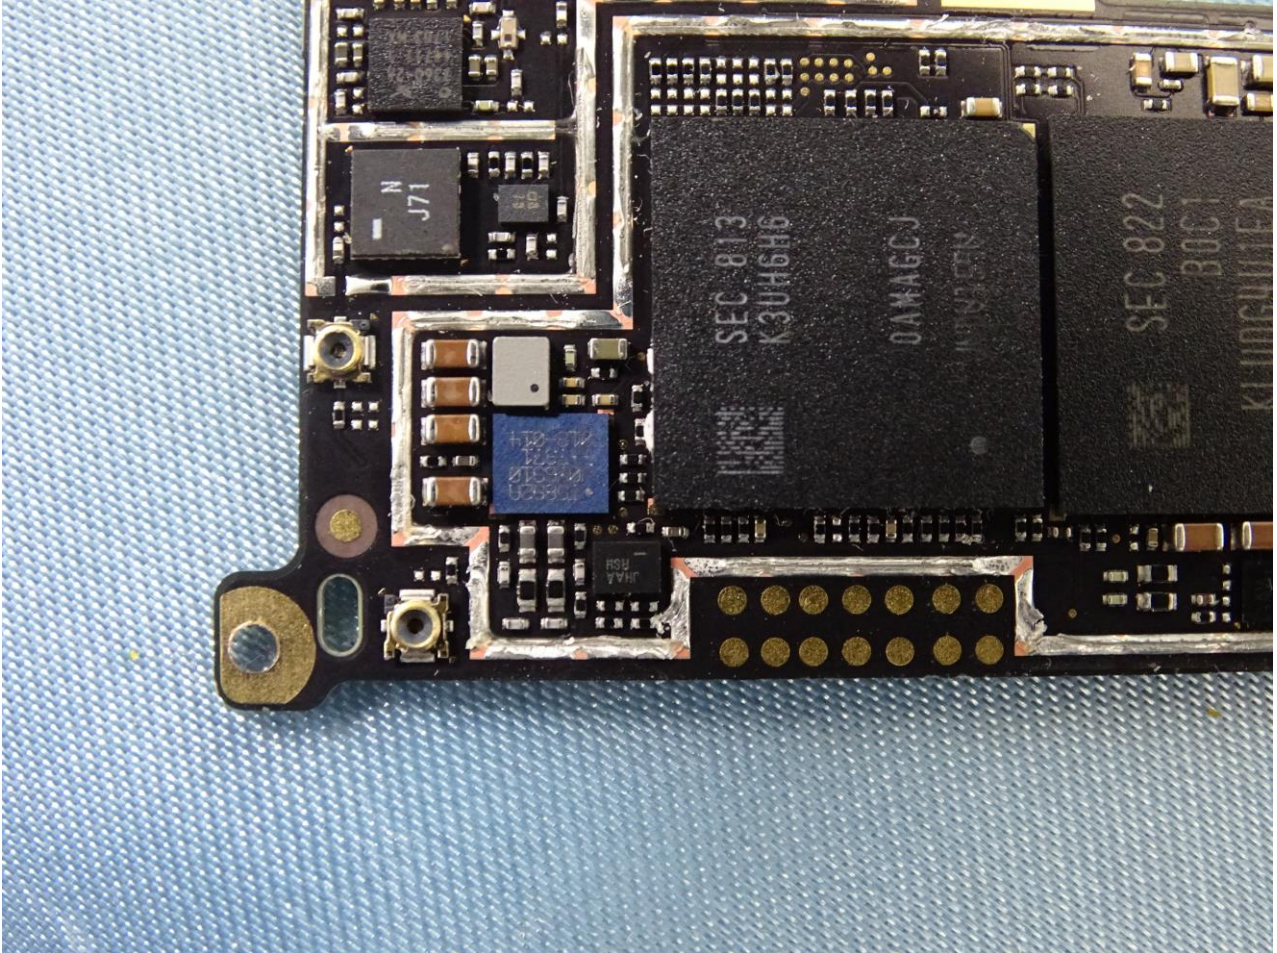

Brand Name: SIRIN LABS / Model Name: SR00300-W

Brand Name: SIRIN LABS / Model Name: SR00300-W

Brand Name: SIRIN LABS / Model Name: SR00300-W

Brand Name: SIRIN LABS / Model Name: SR00300-W

Brand Name: SIRIN LABS / Model Name: SR00300-W