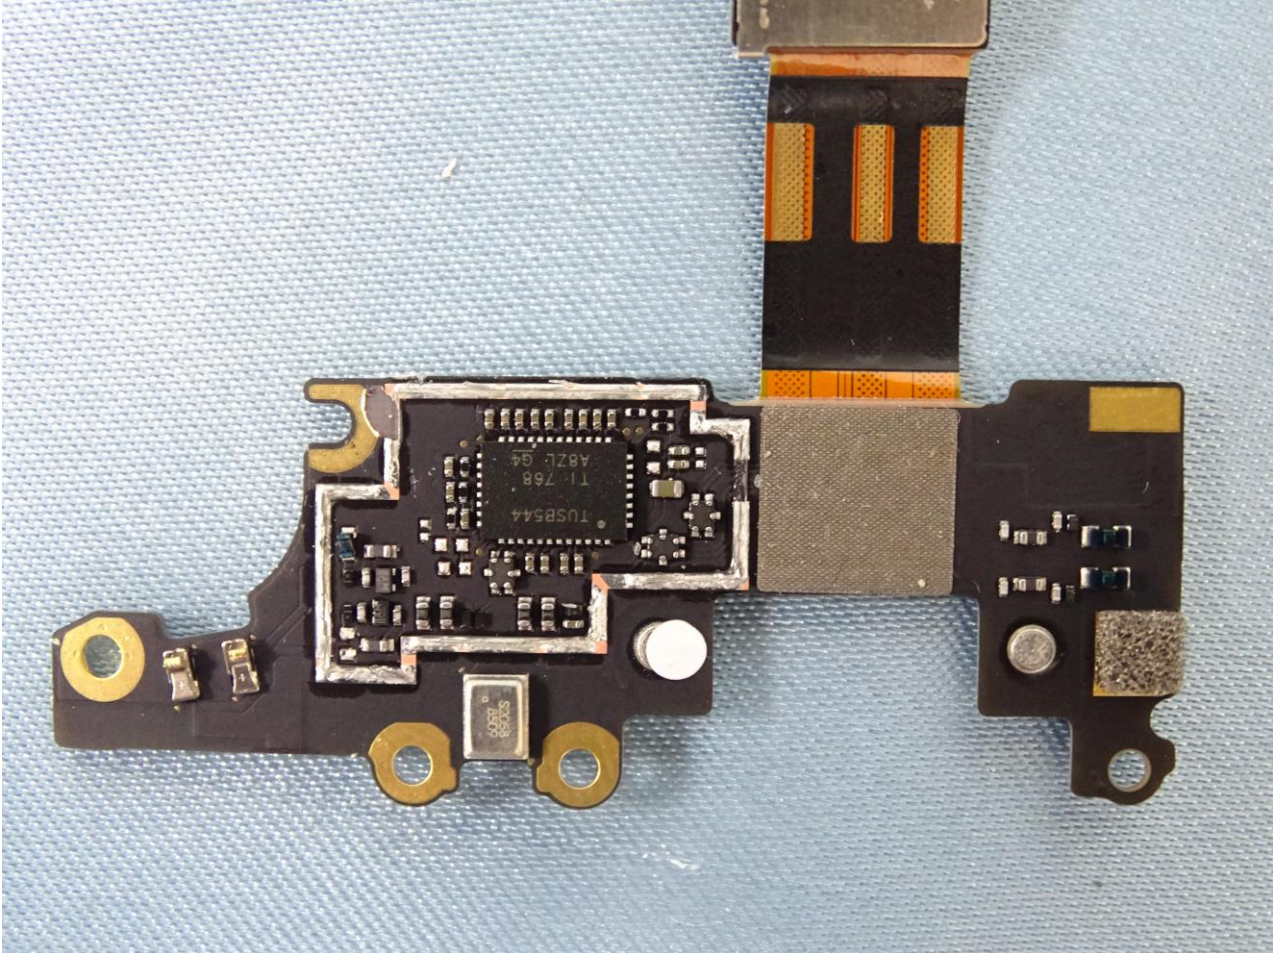

Brand Name: SIRIN LABS / Model Name: SR00300-W

Brand Name: SIRIN LABS / Model Name: SR00300-W

Brand Name: SIRIN LABS / Model Name: SR00300-W

Brand Name: SIRIN LABS / Model Name: SR00300-W

Brand Name: SIRIN LABS / Model Name: SR00300-W

Brand Name: SIRIN LABS / Model Name: SR00300-W

Brand Name: SIRIN LABS / Model Name: SR00300-W

Brand Name: SIRIN LABS / Model Name: SR00300-W

Main LB, MB, HB Antenna

Brand Name: SIRIN LABS / Model Name: SR00300-W