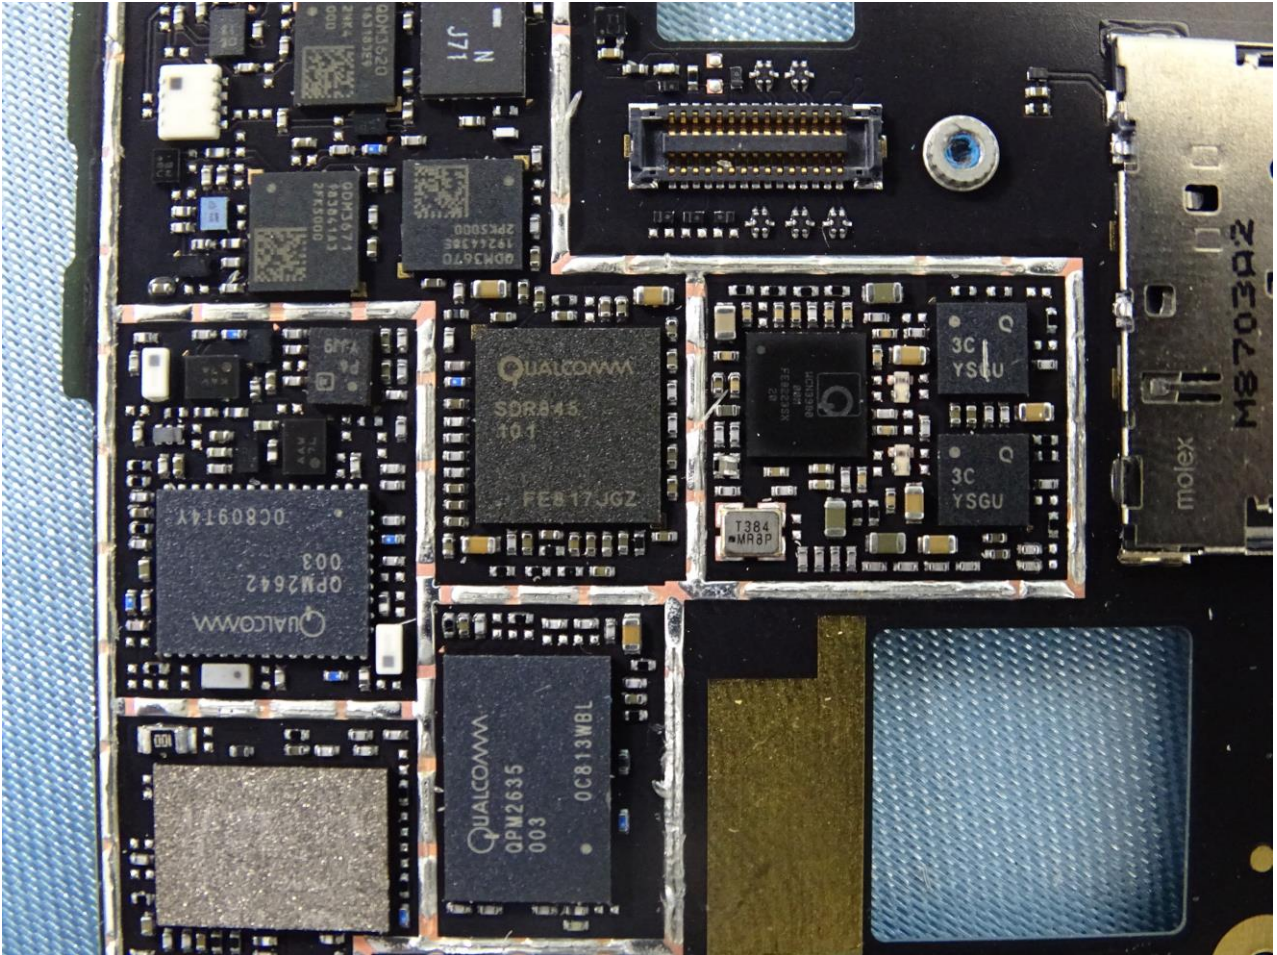

Brand Name: SIRIN LABS / Model Name: SR00300-W

Brand Name: SIRIN LABS / Model Name: SR00300-W

Brand Name: SIRIN LABS / Model Name: SR00300-W

Brand Name: SIRIN LABS / Model Name: SR00300-W

Brand Name: SIRIN LABS / Model Name: SR00300-W

Brand Name: SIRIN LABS / Model Name: SR00300-W

Diversity LB Antenna

Brand Name: SIRIN LABS / Model Name: SR00300-W