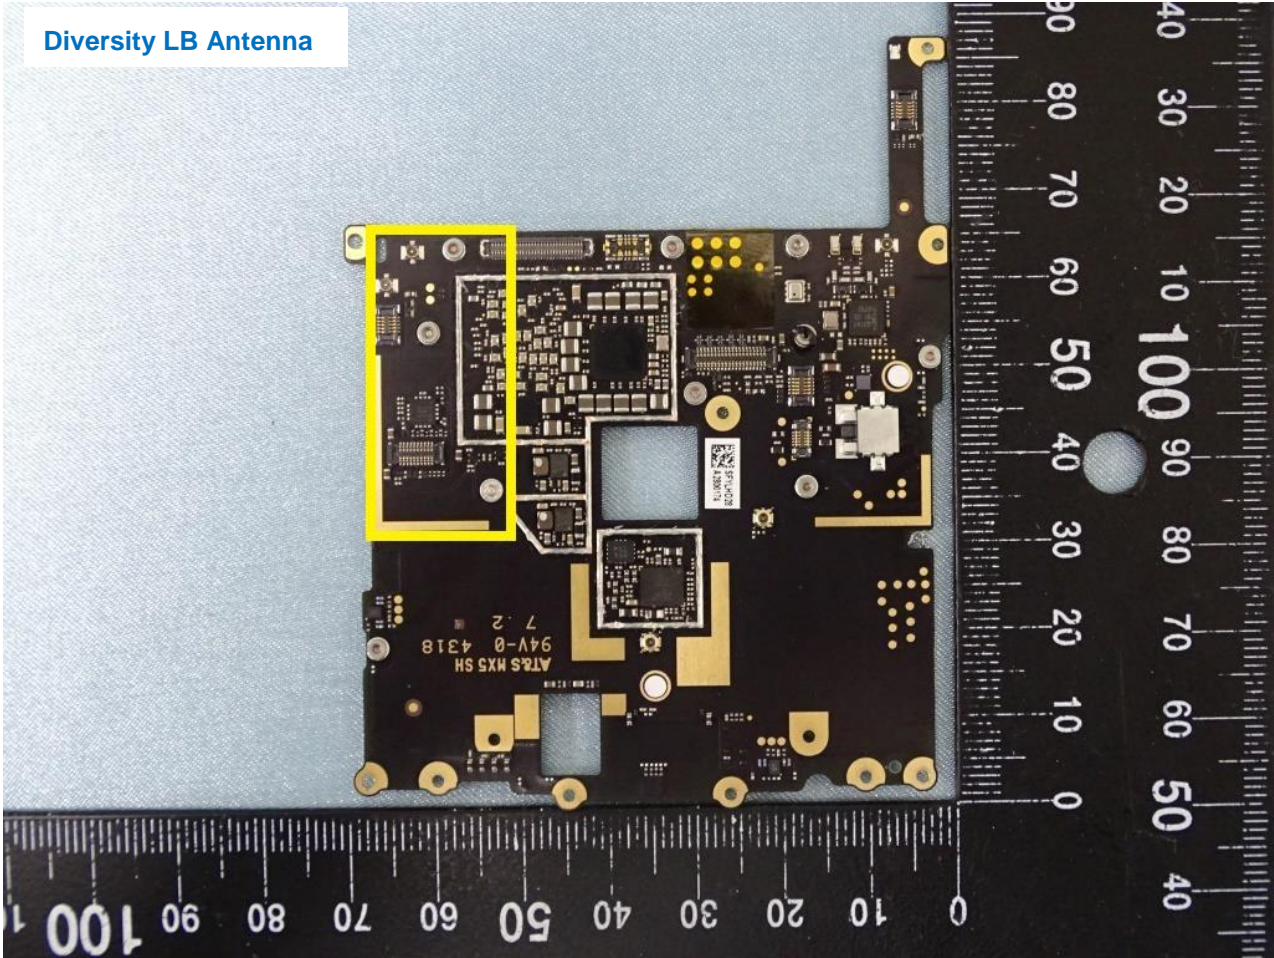

Brand Name: SIRIN LABS / Model Name: SR00300-W

Diversity LB Antenna