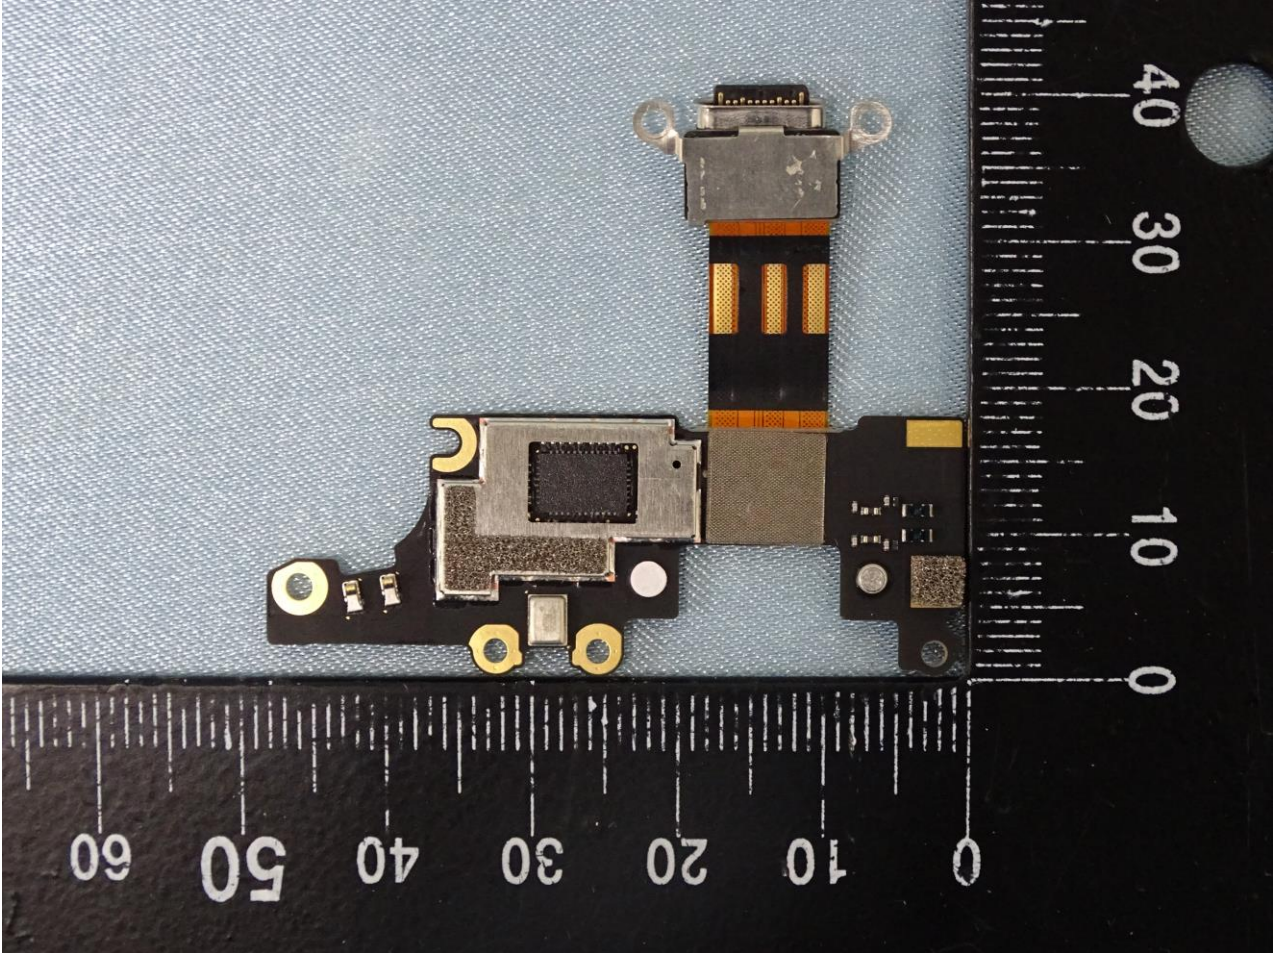

Brand Name: SIRIN LABS / Model Name: SR00300-W

Brand Name: SIRIN LABS / Model Name: SR00300-W

Brand Name: SIRIN LABS / Model Name: SR00300-W

Brand Name: SIRIN LABS / Model Name: SR00300-W

Brand Name: SIRIN LABS / Model Name: SR00300-W

Brand Name: SIRIN LABS / Model Name: SR00300-W

Brand Name: SIRIN LABS / Model Name: SR00300-W

Brand Name: SIRIN LABS / Model Name: SR00300-W

Main LB, MB, HB Antenna

Brand Name: SIRIN LABS / Model Name: SR00300-W