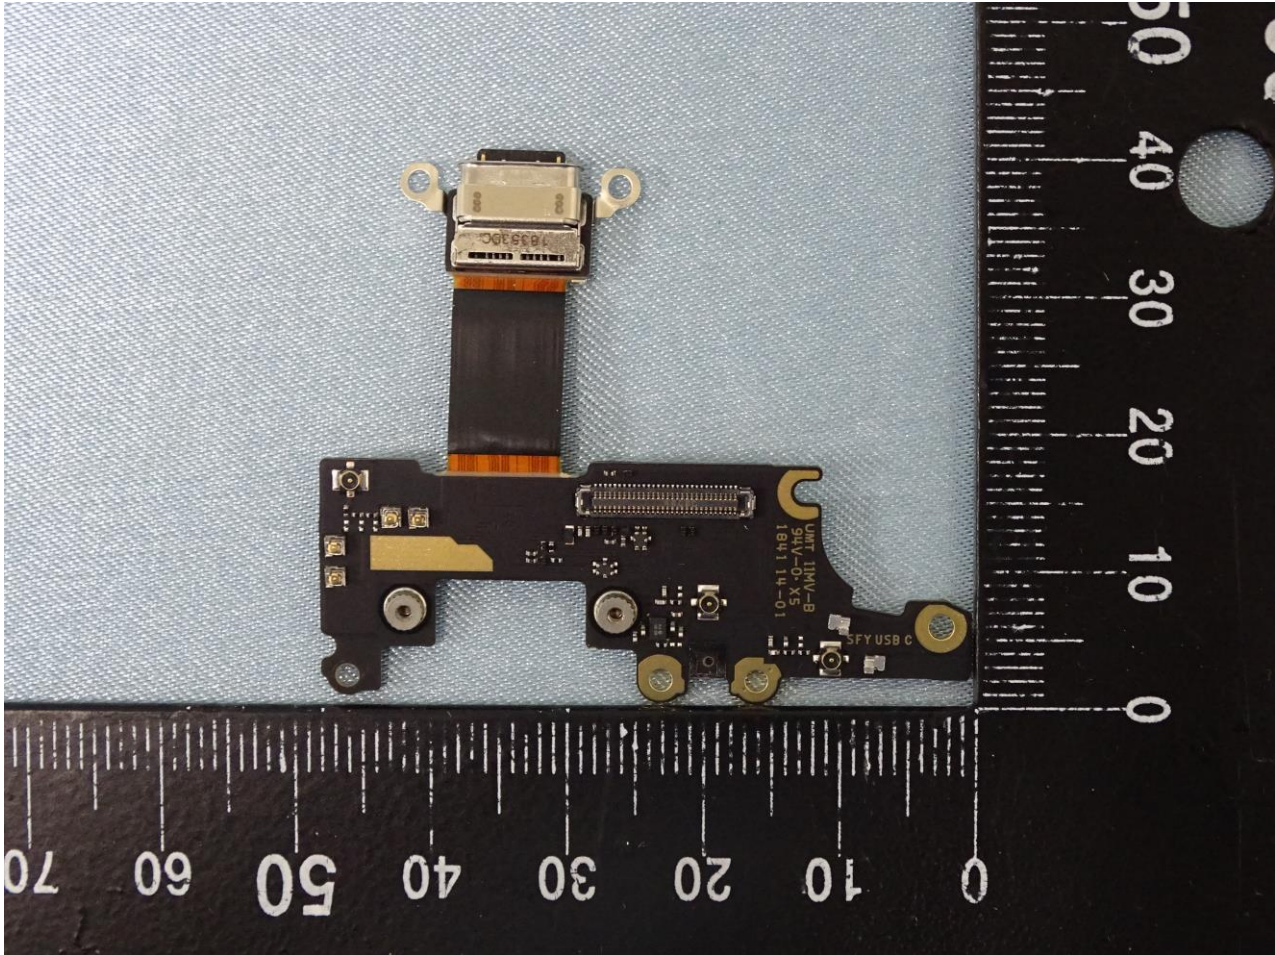

Brand Name: SIRIN LABS / Model Name: SR00300-W

Brand Name: SIRIN LABS / Model Name: SR00300-W

Brand Name: SIRIN LABS / Model Name: SR00300-W

Brand Name: SIRIN LABS / Model Name: SR00300-W

Brand Name: SIRIN LABS / Model Name: SR00300-W

Brand Name: SIRIN LABS / Model Name: SR00300-W

Brand Name: SIRIN LABS / Model Name: SR00300-W

Brand Name: SIRIN LABS / Model Name: SR00300-W

Main LB, MB, HB Antenna

Brand Name: SIRIN LABS / Model Name: SR00300-W