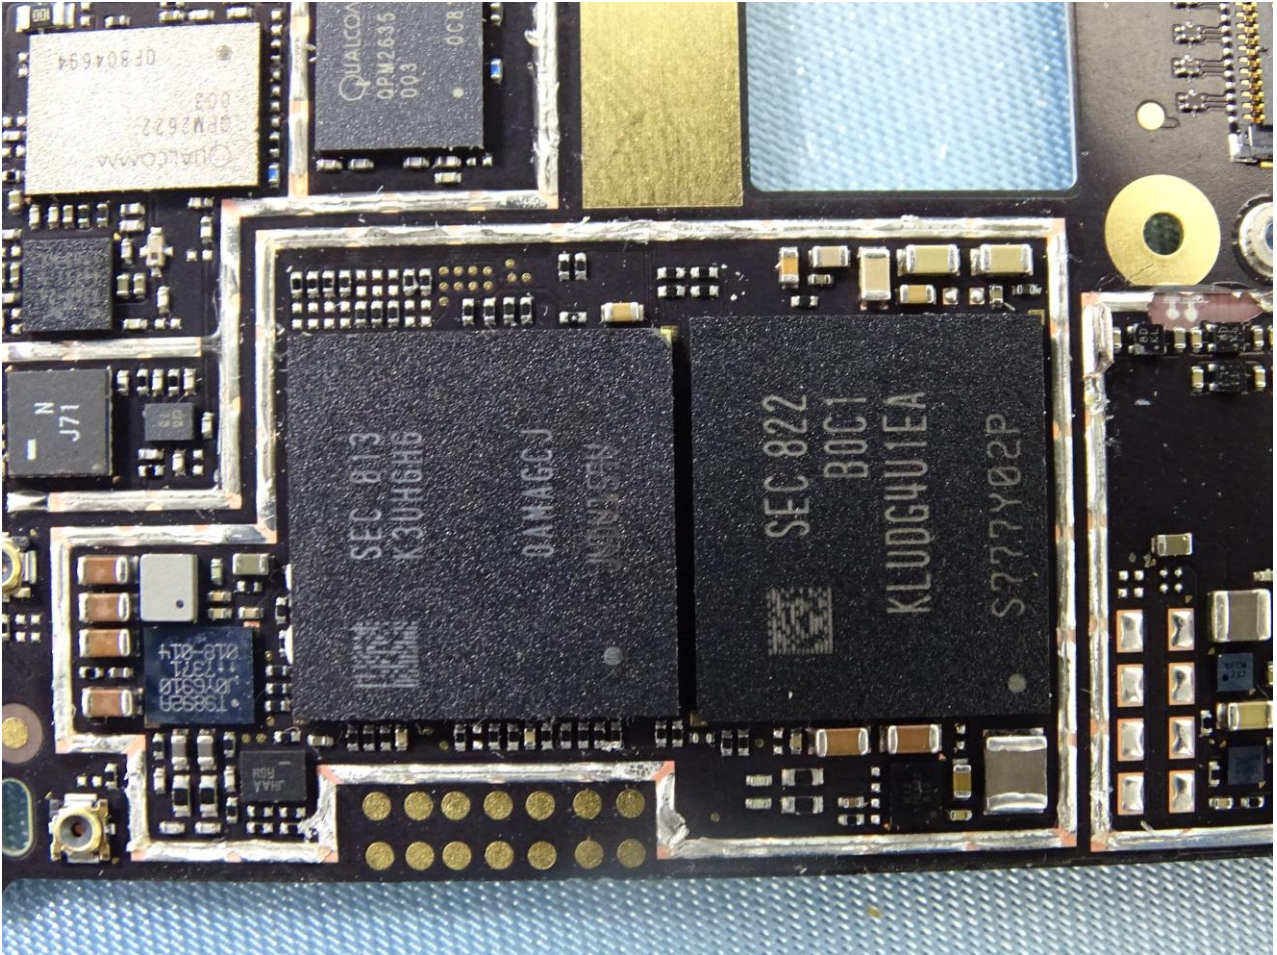

Brand Name: SIRIN LABS / Model Name: SR00300-W

Brand Name: SIRIN LABS / Model Name: SR00300-W

Brand Name: SIRIN LABS / Model Name: SR00300-W

Brand Name: SIRIN LABS / Model Name: SR00300-W

Brand Name: SIRIN LABS / Model Name: SR00300-W