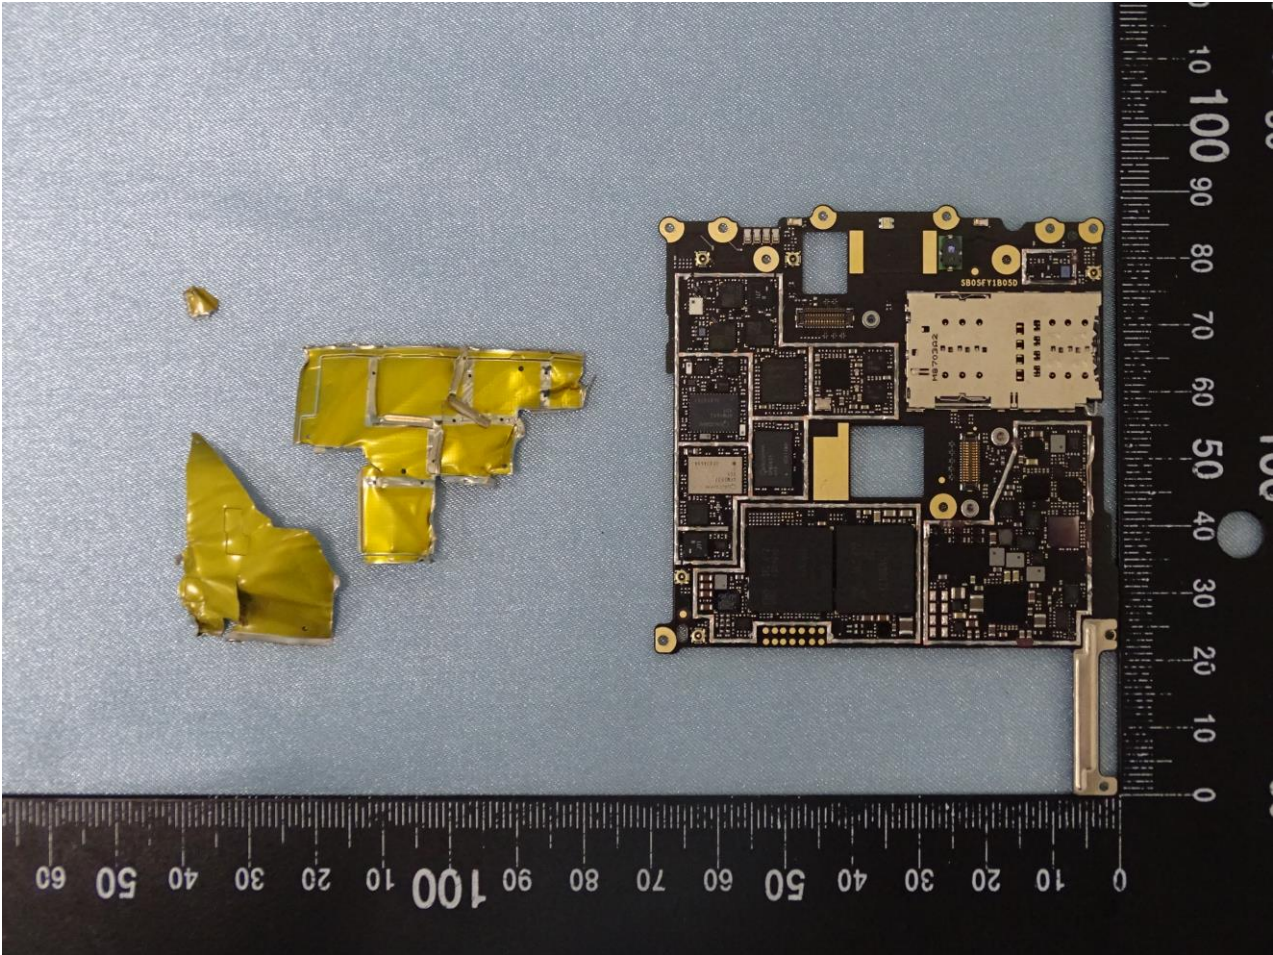

Brand Name: SIRIN LABS / Model Name: SR00300-W

Brand Name: SIRIN LABS / Model Name: SR00300-W

Brand Name: SIRIN LABS / Model Name: SR00300-W

Brand Name: SIRIN LABS / Model Name: SR00300-W

Brand Name: SIRIN LABS / Model Name: SR00300-W