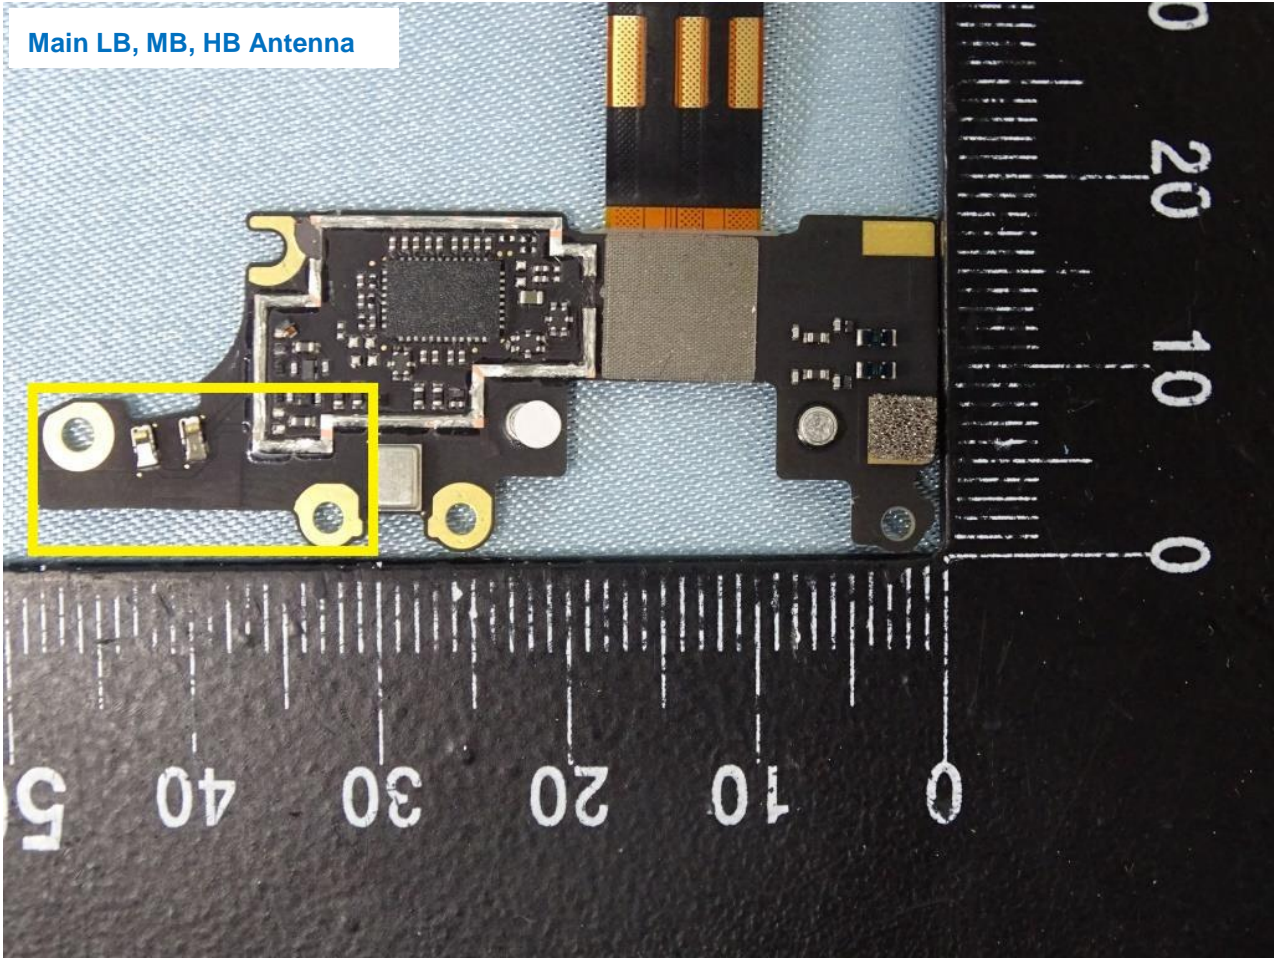

Brand Name: SIRIN LABS / Model Name: SR00300-W

Brand Name: SIRIN LABS / Model Name: SR00300-W

Brand Name: SIRIN LABS / Model Name: SR00300-W

Main LB, MB, HB Antenna

Brand Name: SIRIN LABS / Model Name: SR00300-W