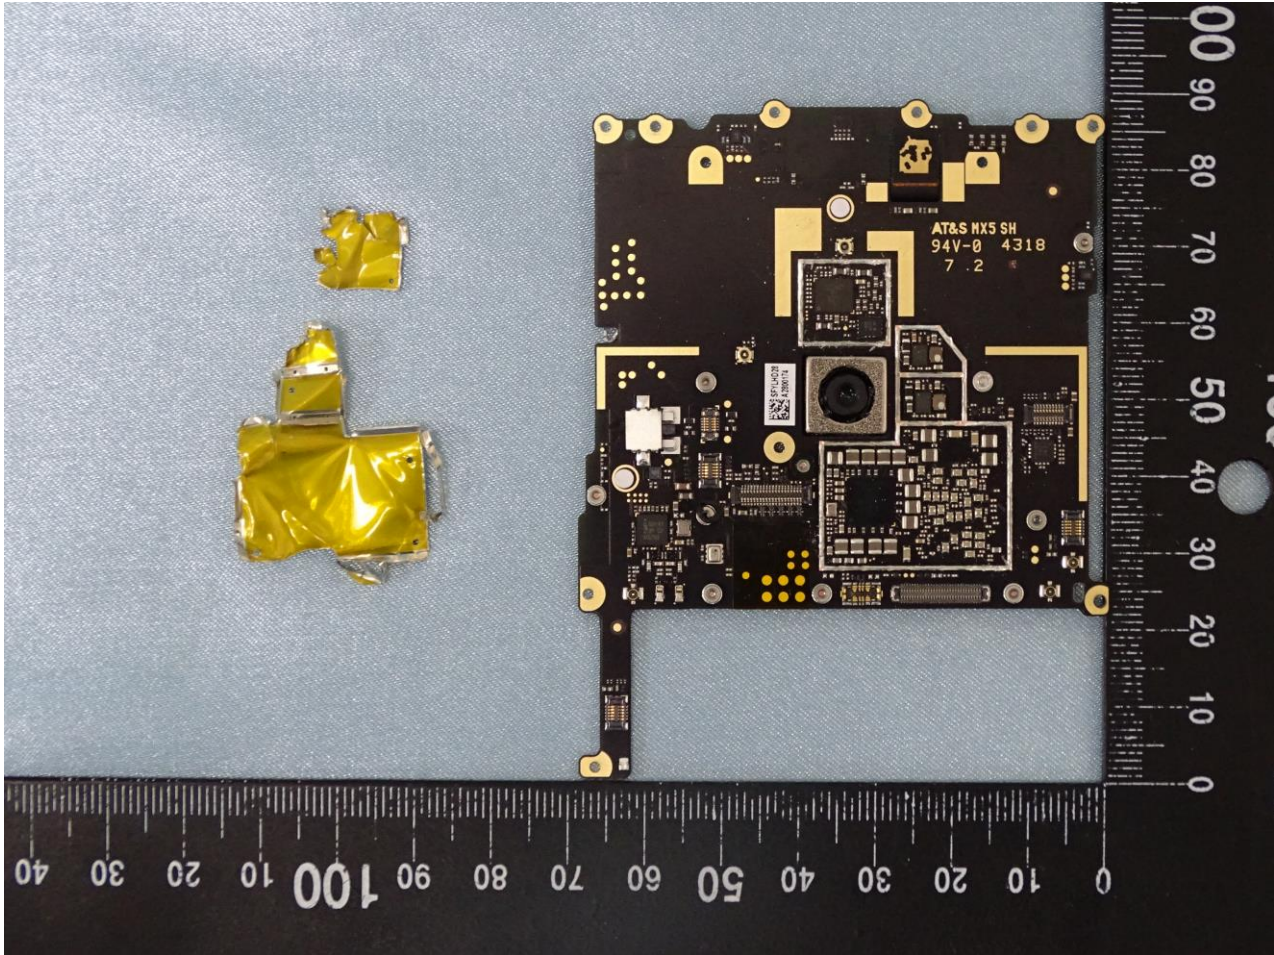

Brand Name: SIRIN LABS / Model Name: SR00300-W