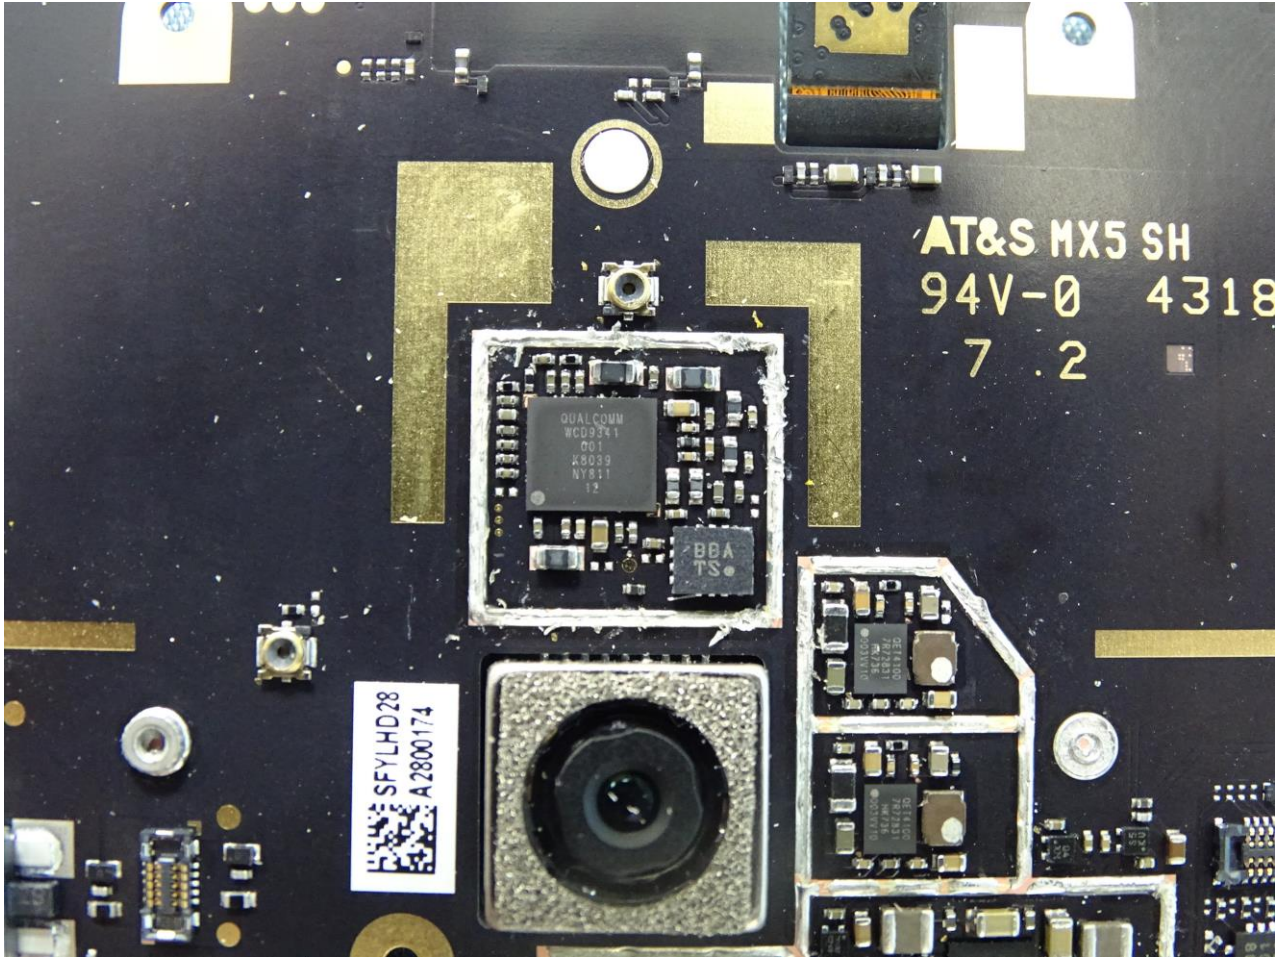

Brand Name: SIRIN LABS / Model Name: SR00300-W

Brand Name: SIRIN LABS / Model Name: SR00300-W

Brand Name: SIRIN LABS / Model Name: SR00300-W

Brand Name: SIRIN LABS / Model Name: SR00300-W

Brand Name: SIRIN LABS / Model Name: SR00300-W