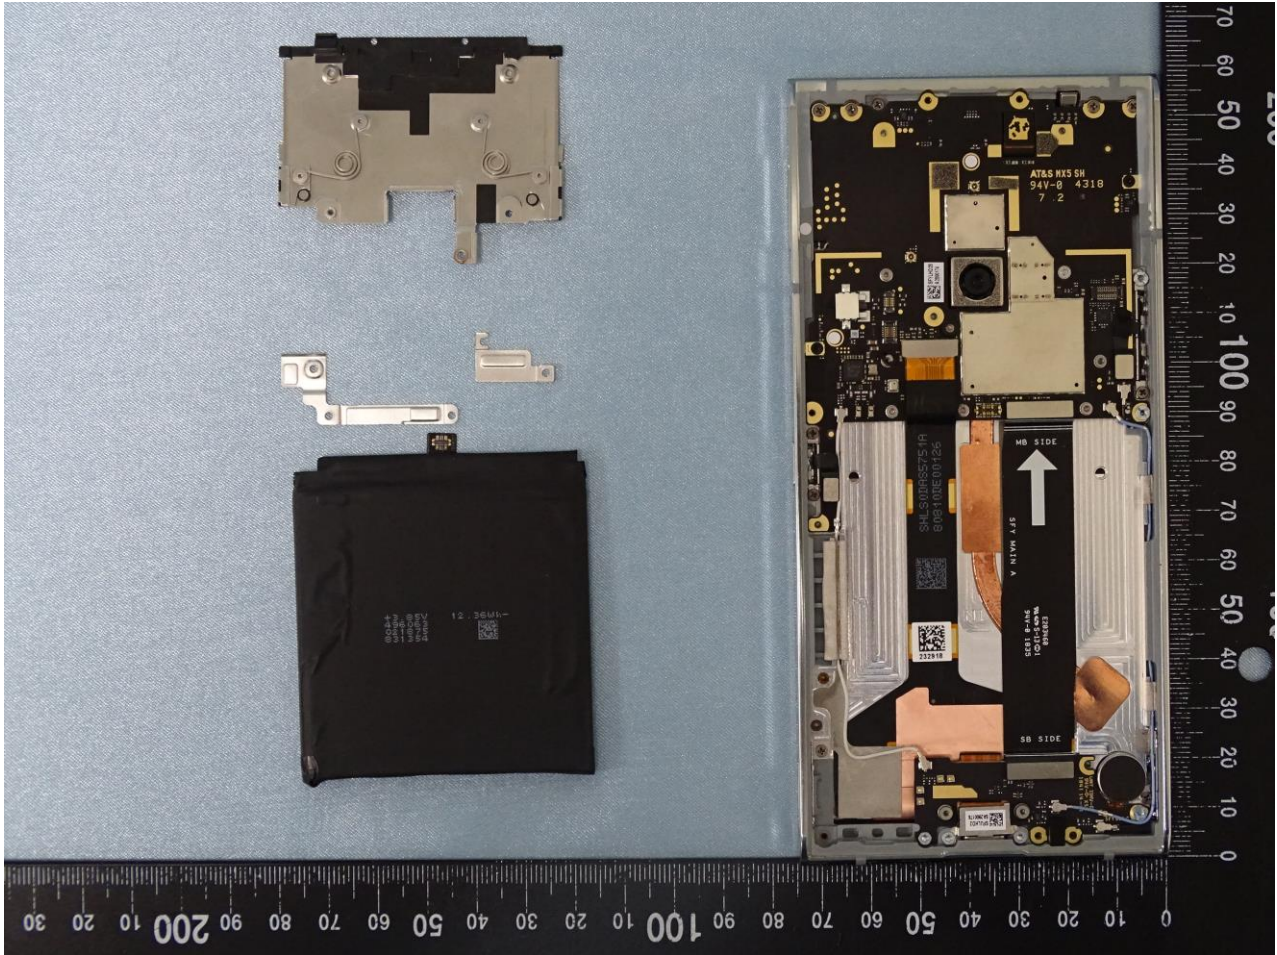

Brand Name: SIRIN LABS / Model Name: SR00300-W

Brand Name: SIRIN LABS / Model Name: SR00300-W

Brand Name: SIRIN LABS / Model Name: SR00300-W

Brand Name: SIRIN LABS / Model Name: SR00300-W

Brand Name: SIRIN LABS / Model Name: SR00300-W