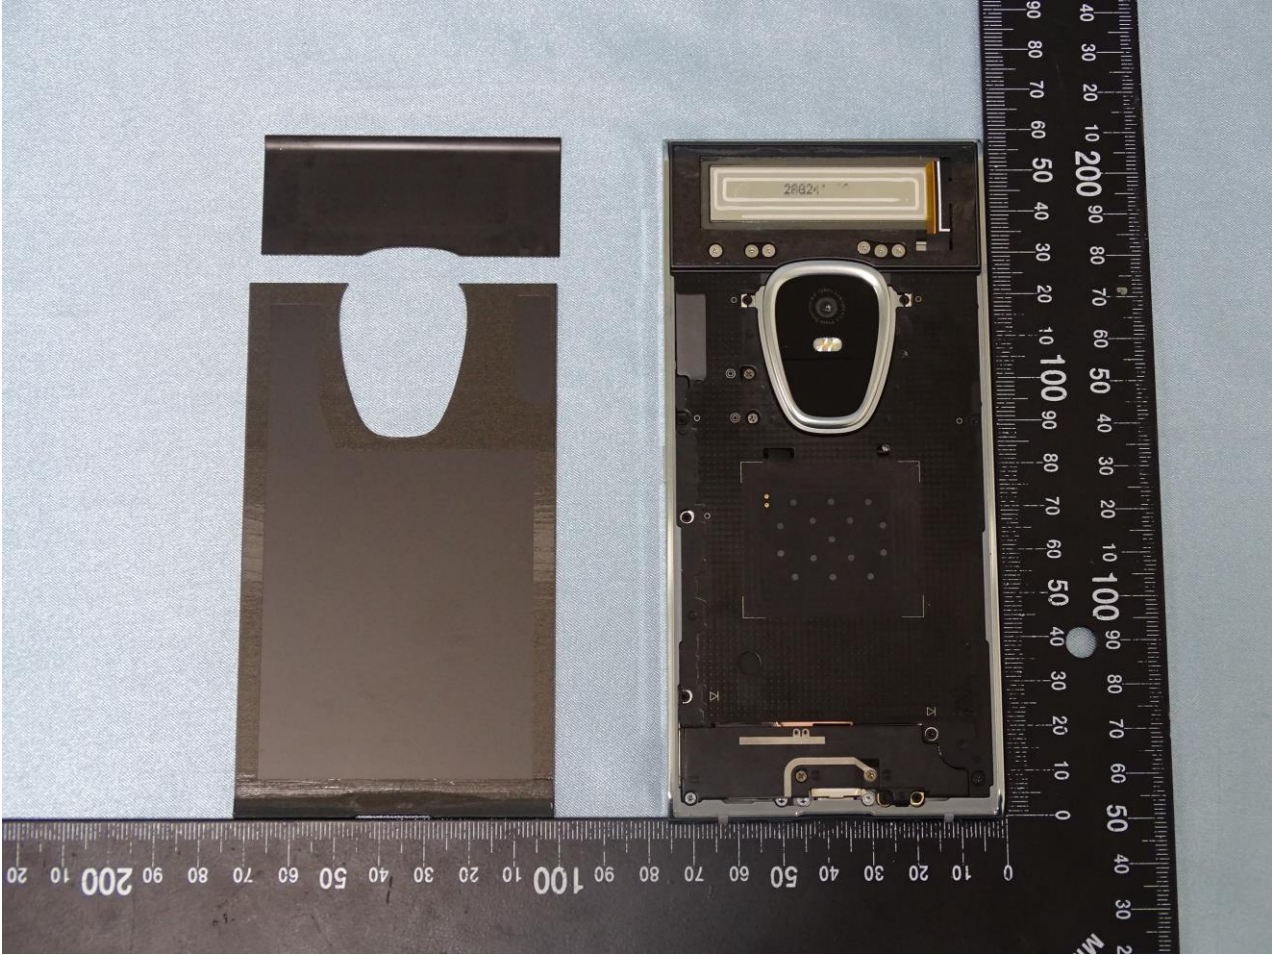

3. Internal Photograph of EUT

Brand Name: SIRIN LABS / Model Name: SR00300-W

Brand Name: SIRIN LABS / Model Name: SR00300-W

Brand Name: SIRIN LABS / Model Name: SR00300-W

Brand Name: SIRIN LABS / Model Name: SR00300-W

Brand Name: SIRIN LABS / Model Name: SR00300-W

Brand Name: SIRIN LABS / Model Name: SR00300-W

Brand Name: SIRIN LABS / Model Name: SR00300-W

Brand Name: SIRIN LABS / Model Name: SR00300-W

Brand Name: SIRIN LABS / Model Name: SR00300-W