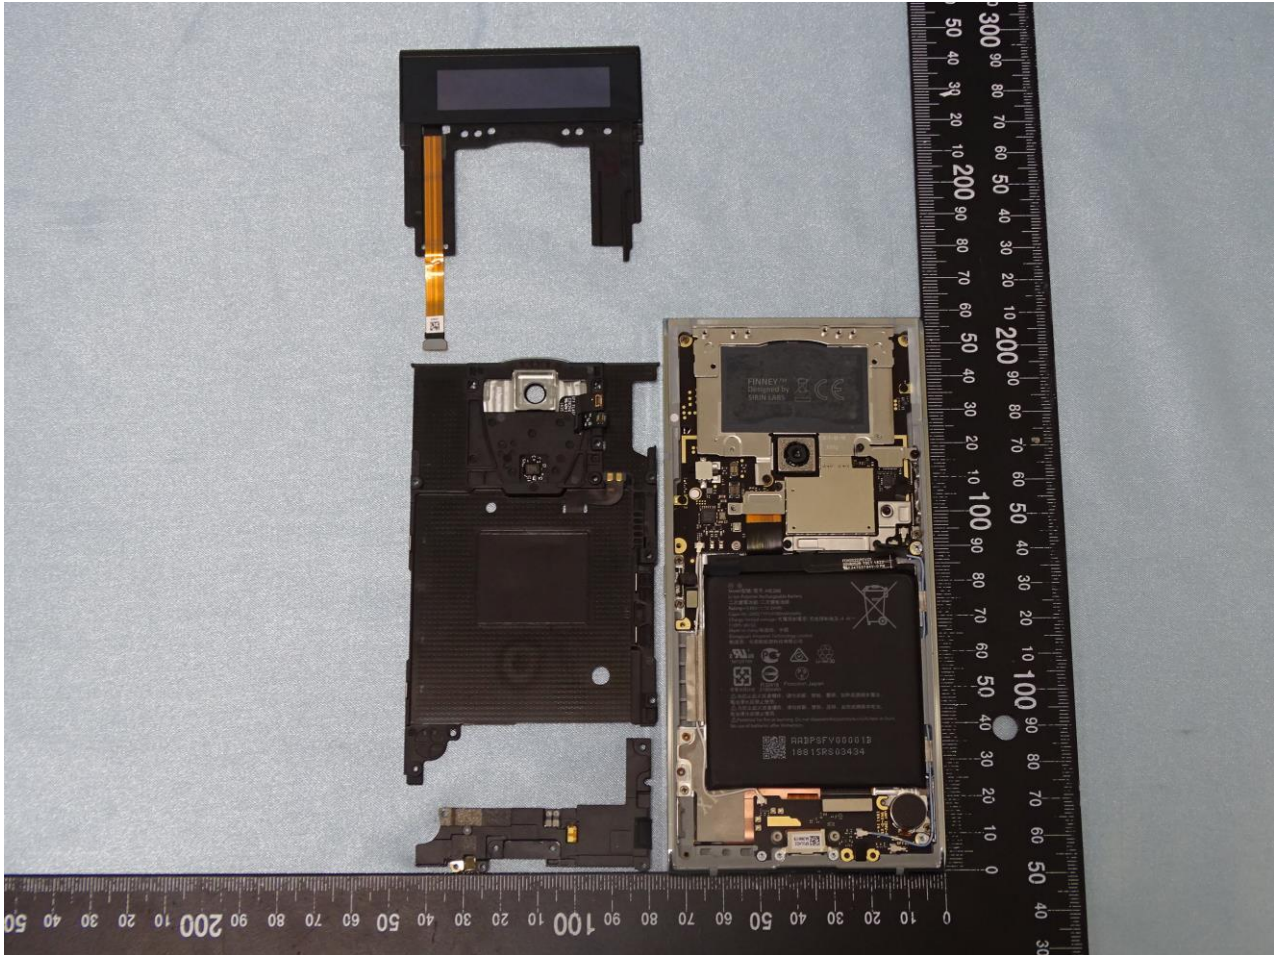

3. Internal Photograph of EUT

Brand Name: SIRIN LABS / Model Name: SR00300-W

Brand Name: SIRIN LABS / Model Name: SR00300-W

Brand Name: SIRIN LABS / Model Name: SR00300-W

Brand Name: SIRIN LABS / Model Name: SR00300-W

Brand Name: SIRIN LABS / Model Name: SR00300-W

Brand Name: SIRIN LABS / Model Name: SR00300-W

Brand Name: SIRIN LABS / Model Name: SR00300-W

Brand Name: SIRIN LABS / Model Name: SR00300-W

Brand Name: SIRIN LABS / Model Name: SR00300-W