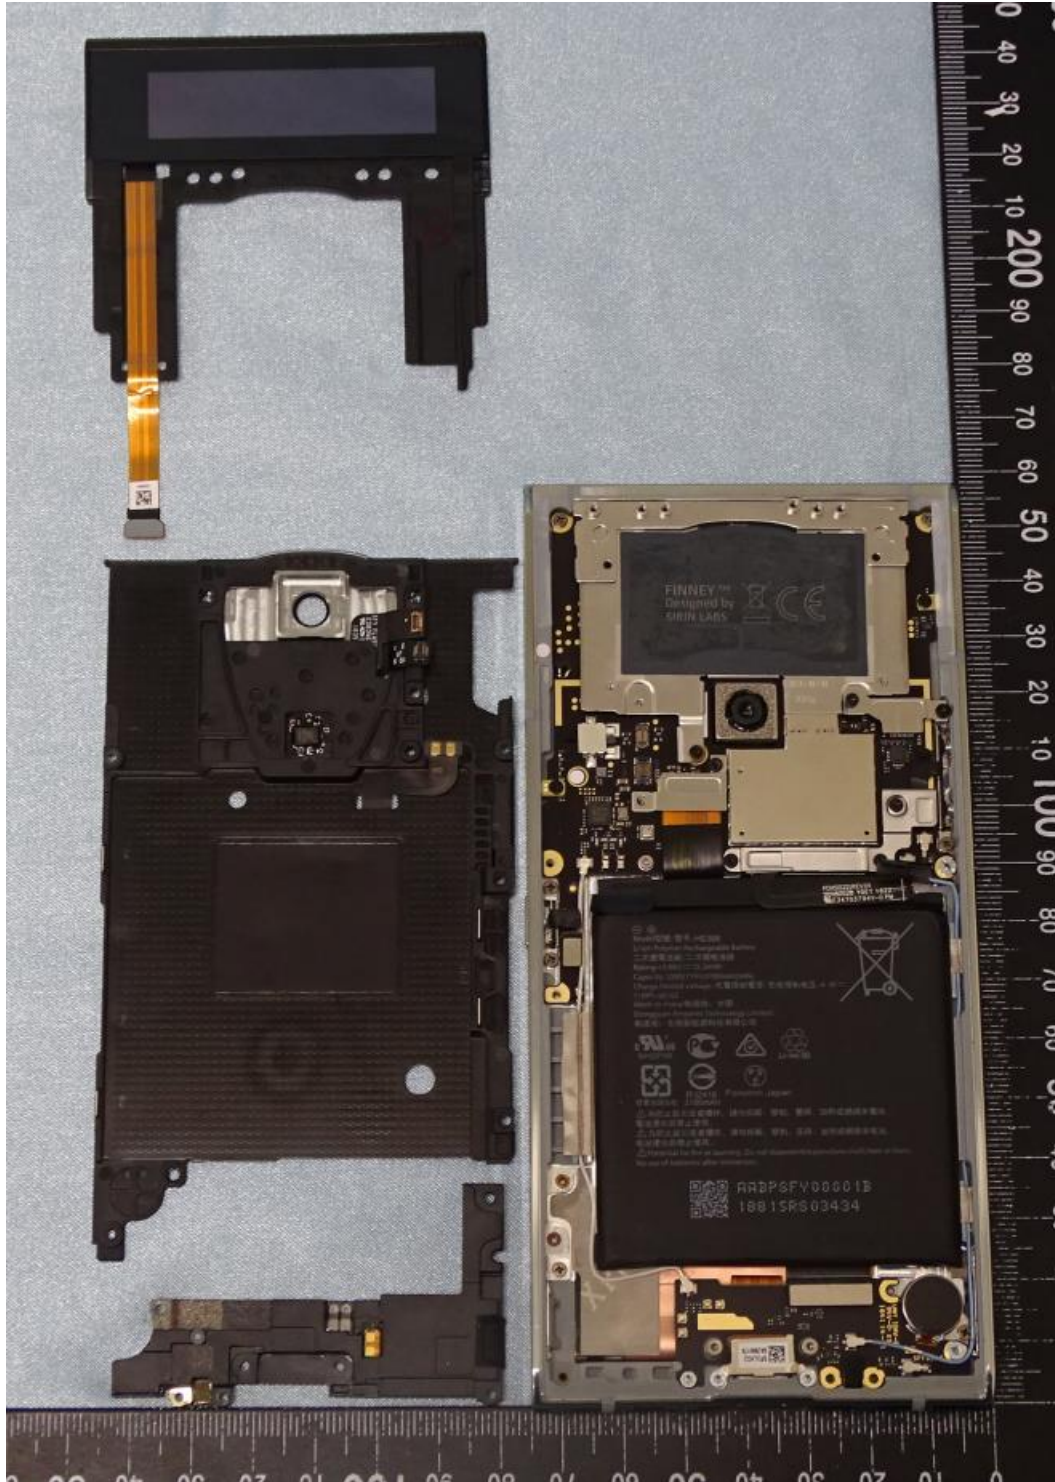

3. Internal Photograph of EUT

Brand Name: SIRIN LABS / Model Name: SR00300-W

Brand Name: SIRIN LABS / Model Name: SR00300-W

Brand Name: SIRIN LABS / Model Name: SR00300-W

Brand Name: SIRIN LABS / Model Name: SR00300-W

Brand Name: SIRIN LABS / Model Name: SR00300-W

Brand Name: SIRIN LABS / Model Name: SR00300-W

Brand Name: SIRIN LABS / Model Name: SR00300-W

Brand Name: SIRIN LABS / Model Name: SR00300-W

Brand Name: SIRIN LABS / Model Name: SR00300-W