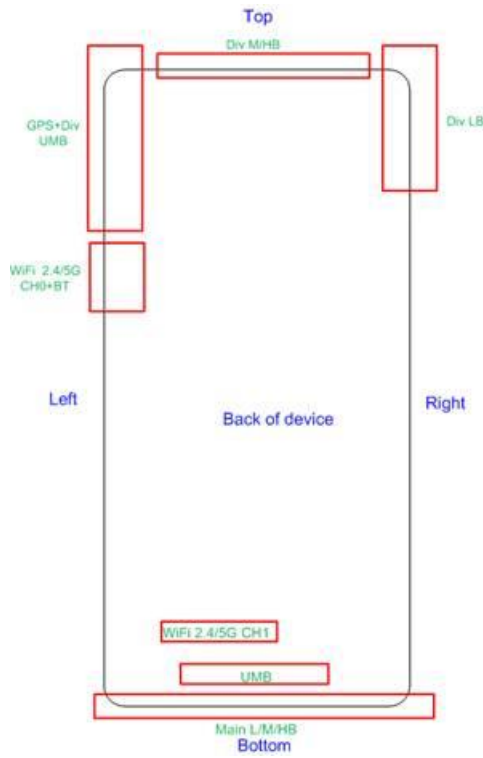

3. Internal Photograph of EUT

Brand Name: SIRIN LABS / Model Name: SR00300-W

Brand Name: SIRIN LABS / Model Name: SR00300-W

Brand Name: SIRIN LABS / Model Name: SR00300-W

Brand Name: SIRIN LABS / Model Name: SR00300-W

Brand Name: SIRIN LABS / Model Name: SR00300-W

Brand Name: SIRIN LABS / Model Name: SR00300-W

Brand Name: SIRIN LABS / Model Name: SR00300-W

Brand Name: SIRIN LABS / Model Name: SR00300-W

Brand Name: SIRIN LABS / Model Name: SR00300-W