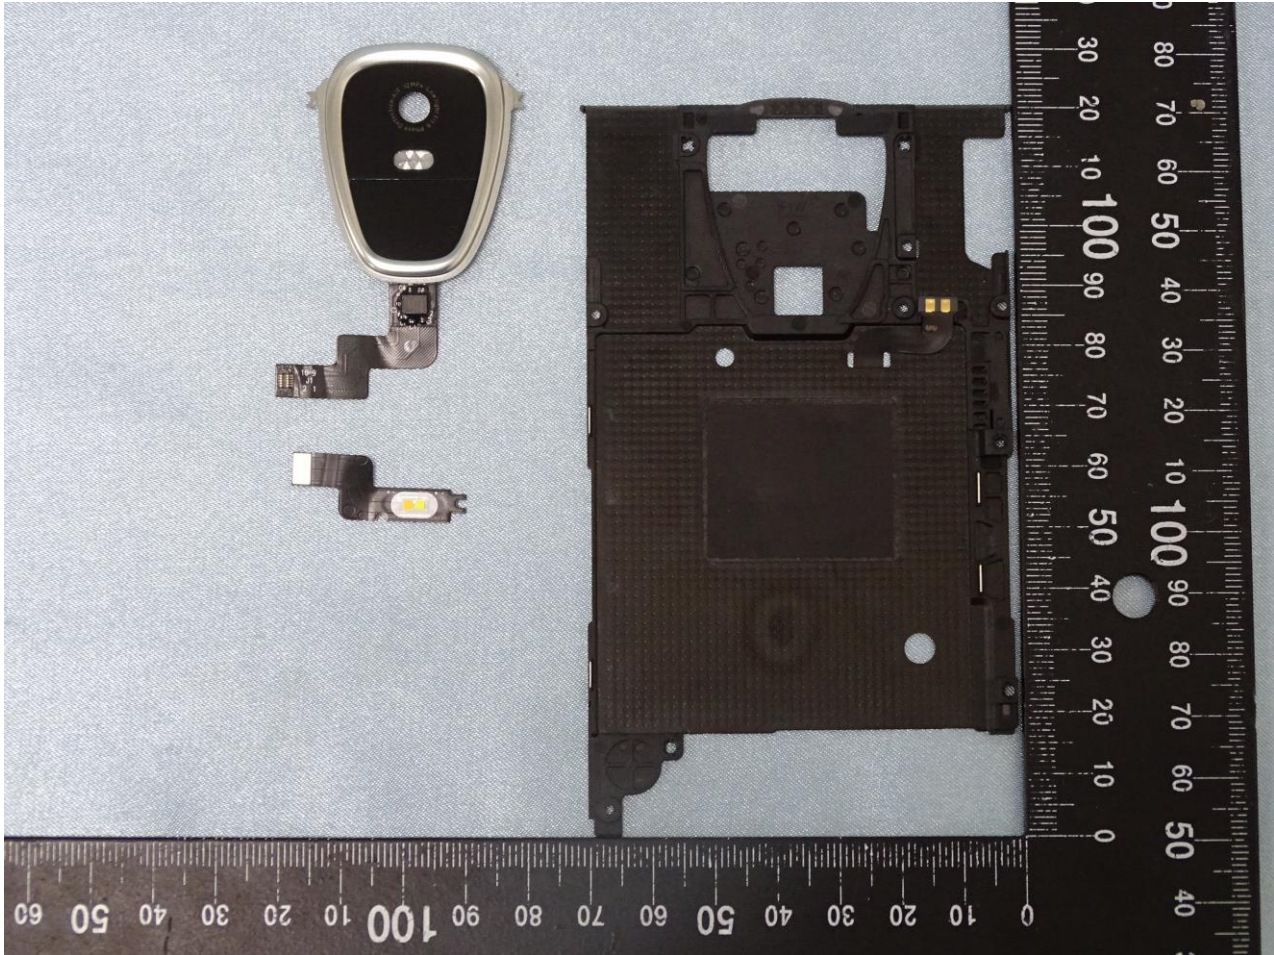

3. Internal Photograph of EUT

Brand Name: SIRIN LABS / Model Name: SR00300-W

Brand Name: SIRIN LABS / Model Name: SR00300-W

Brand Name: SIRIN LABS / Model Name: SR00300-W

Brand Name: SIRIN LABS / Model Name: SR00300-W

Brand Name: SIRIN LABS / Model Name: SR00300-W

Brand Name: SIRIN LABS / Model Name: SR00300-W

Brand Name: SIRIN LABS / Model Name: SR00300-W

Brand Name: SIRIN LABS / Model Name: SR00300-W

Brand Name: SIRIN LABS / Model Name: SR00300-W