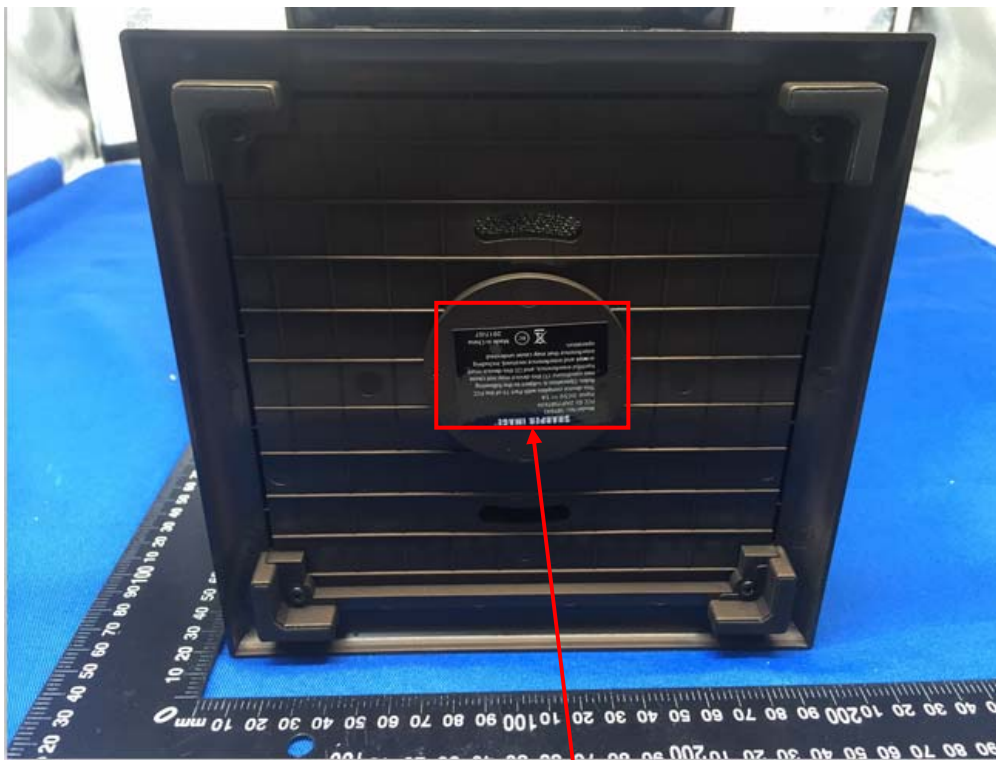

# Label Artwork and Location

Model: PBT643

Label:

Size: L\*W=45\*34mm

Label Location