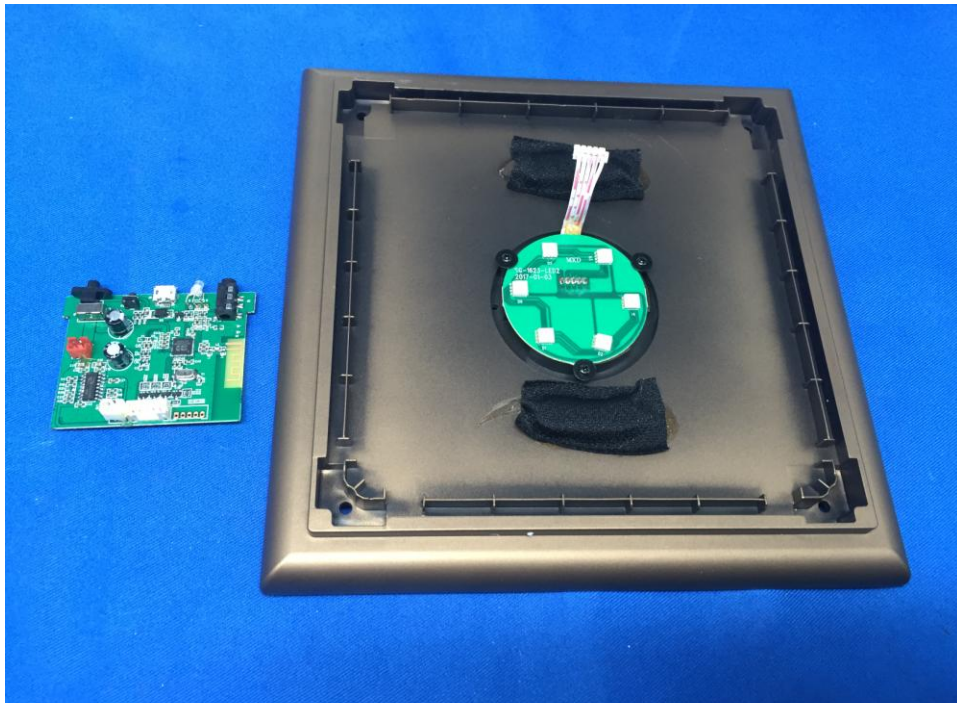

# Appendix C: Photographs of EUT

Product: Bluetooth speaker

Model: PBT643

Internal Photos

Antenna