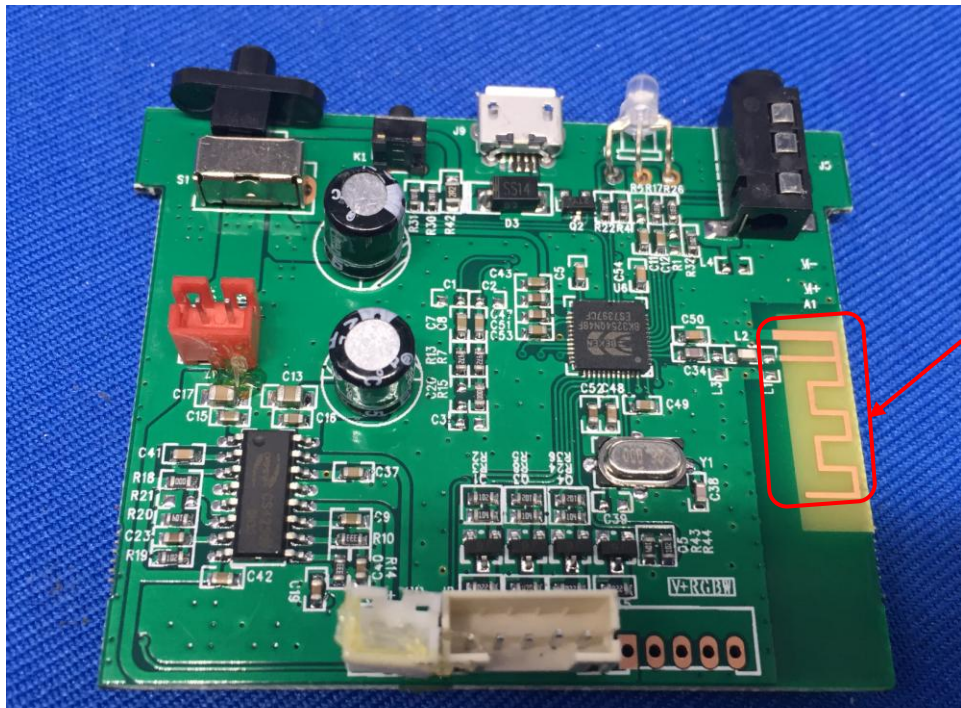

# Appendix C: Photographs of EUT

Product: Bluetooth speaker

Model: PBT643

Internal Photos

Antenna