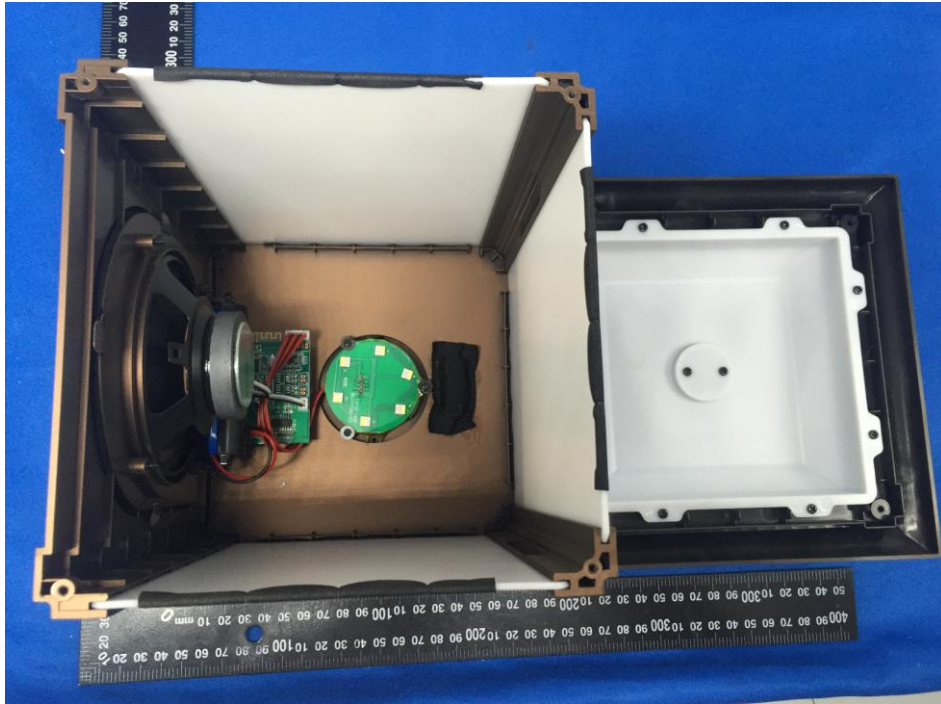

# Appendix C: Photographs of EUT

Product: Bluetooth speaker

Model: PBT643

Internal Photos

Antenna