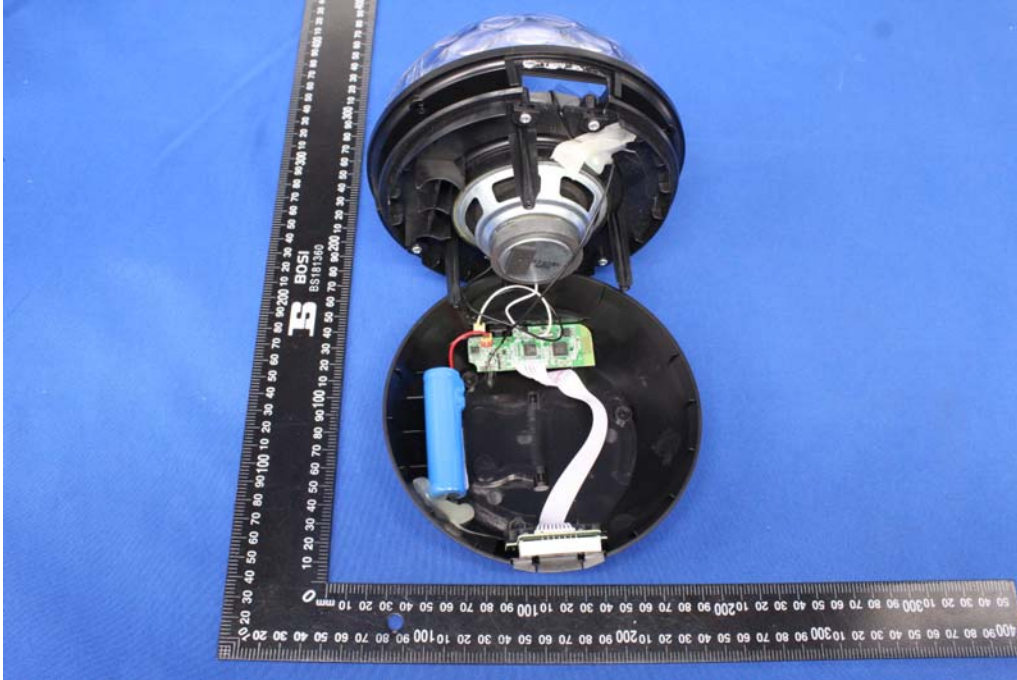

# Appendix C: Photographs of EUT

Product: Bluetooth speaker

Model: PBT525

Internal Photos

Antenna