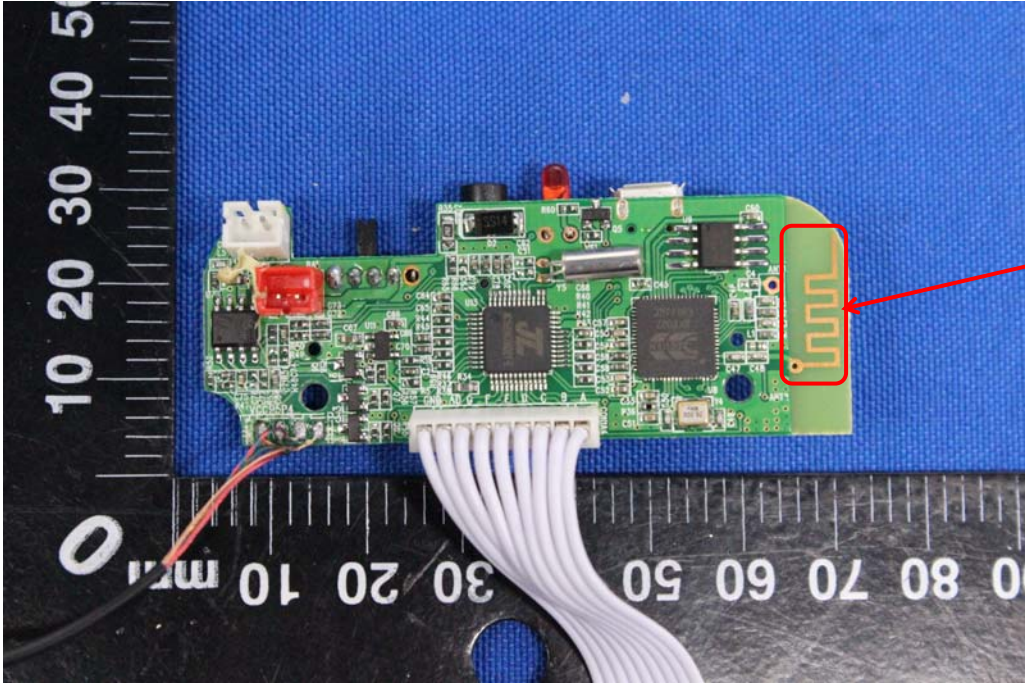

# Appendix C: Photographs of EUT

Product: Bluetooth speaker

Model: PBT525

Internal Photos

Antenna