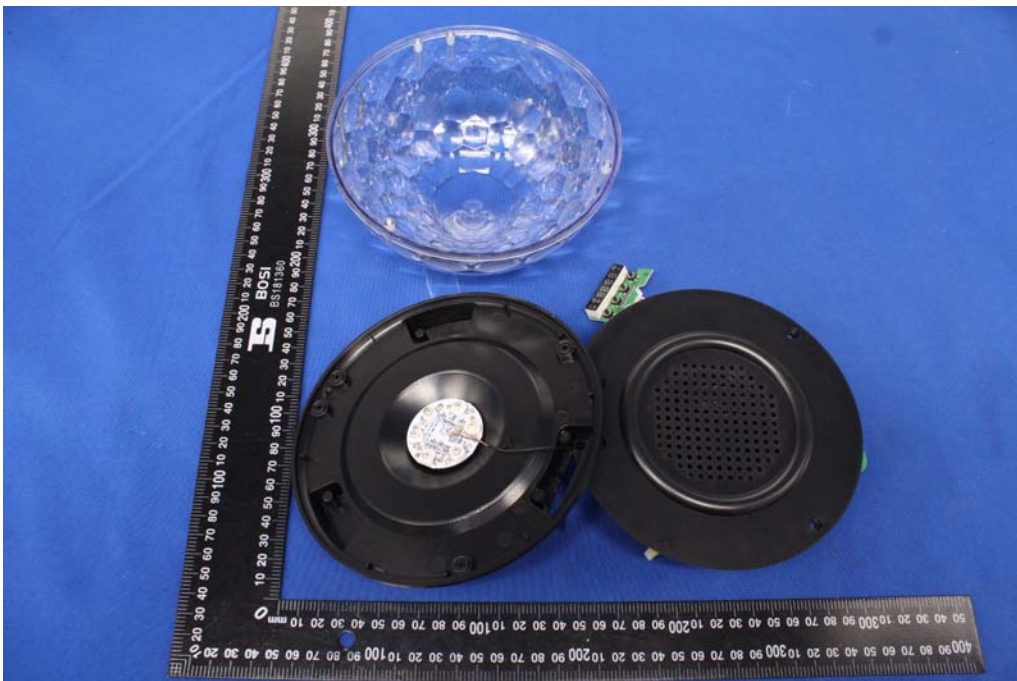

# Appendix C: Photographs of EUT

Product: Bluetooth speaker

Model: PBT525

Internal Photos

Antenna