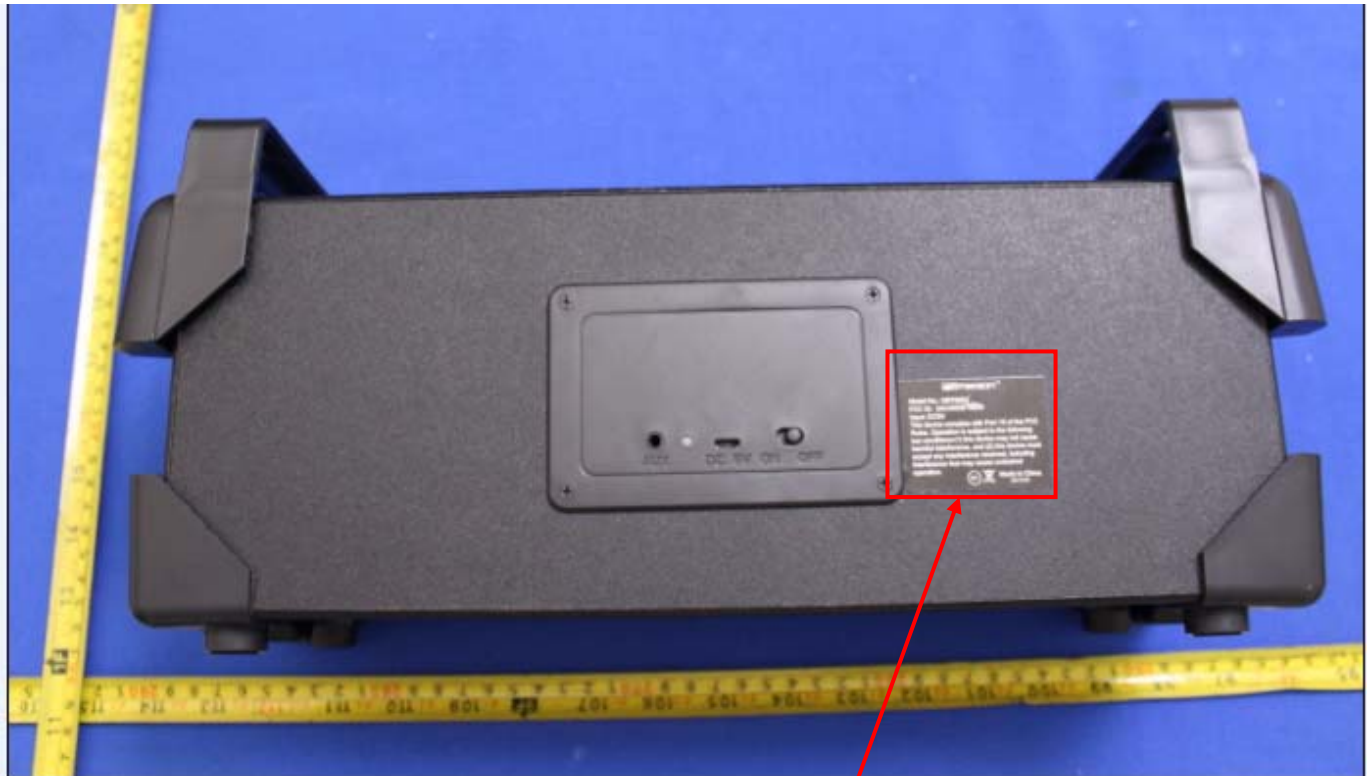

Label Artwork and Location

Model: EBT6003

Label:

Size: L*W=45*34mm

Label Location