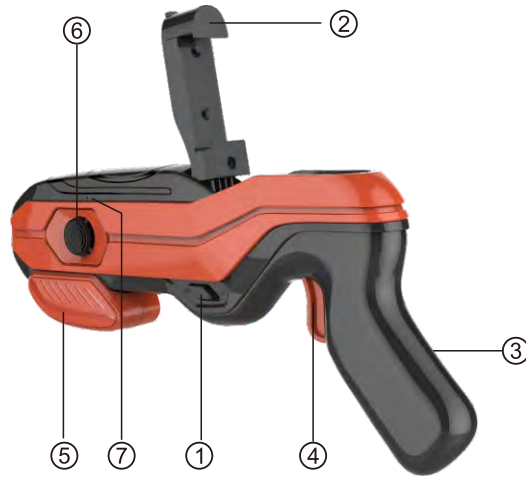

User manual

ARG-09 AR Game Gun

In the Box

1. AR Game Gun x1
2. Screwdriver x1
3. User Manual x1

Location of Controls

1. [Power]Switch
2. Phone holder
3. Battery Compartment
4. Trigger
5. Loading Powerplant
6. Joystick (control the direction)
7. LED Indicator

4 Step

Please select the bluetooth device to connect, it turns into green **✓** when connected successfully.

5 Step

Please return to the game main page and enter into 'AR MAGIC GUN' to choose the game for playing.