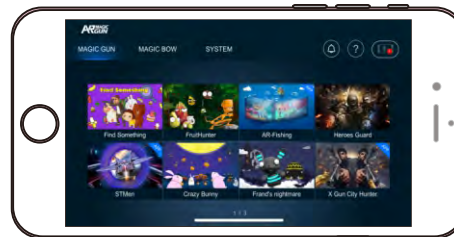

Downloading AR Magic Gun APP Steps

The pictures are only for reference, it may vary according to webpage update.

1 Step

Scan the QR code showed on gift box or pasted on the phone holder to download the APP.

2 Step

Please make sure the Bluetooth & Internet of your mobile are on before running the app.

3 Step

Please open the app and enter into game main page, choose the bluetooth device to connect (show in red **!** on the top right corner of game main page)

4 Step

Please select the bluetooth device to connect, it turns into green **✓** when connected successfully.

5 Step

Please return to the game main page and enter into 'AR MAGIC GUN' to choose the game for playing.