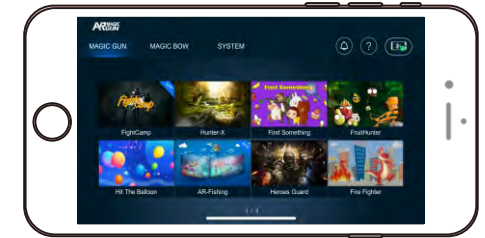

Downloading AR Magic Gun APP Steps

The pictures are only for reference, it may vary according to webpage update.

1 Step

Scan the QR code showed on gift box or pasted on the phone holder to download the APP.

2 Step

Please make sure the Bluetooth & Internet of your mobile are on before running the app.

3 Step

Please open the app and enter into game main page, choose the bluetooth device to connect (show in red **!** on the top right corner of game main page)

4 Step

Please select the bluetooth device to connect, it turns into green **✓** when connected successfully.

5 Step

Please return to the game main page and enter into 'AR MAGIC GUN' to choose the game for playing.