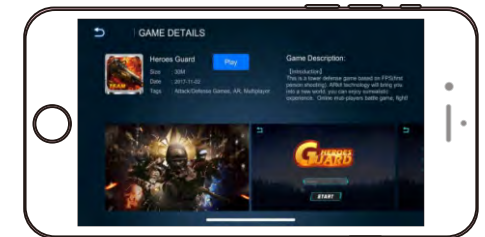

Downloading AR Magic Gun APP Steps

The pictures are only for reference, it may vary according to webpage update.

1 Step

Scan the QR code showed on gift box or pasted on the phone holder to download the APP.

2 Step

Please make sure the Bluetooth & Internet of your mobile are on before running the app.

3 Step

Please open the app and enter into game main page, choose the bluetooth device to connect (show in red **!** on the top right corner of game main page)

4 Step

Please select the bluetooth device to connect, it turns into green **✓** when connected successfully.

5 Step

Please return to the game main page and enter into 'AR MAGIC GUN' to choose the game for playing.