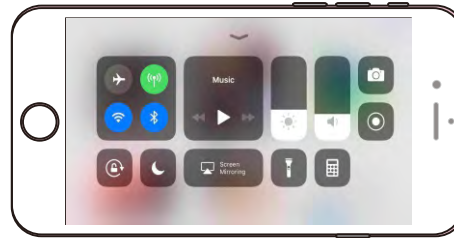

User manual

ARG-09 AR Game Gun

In the Box

1. AR Game Gun x1
2. Screwdriver x1
3. User Manual x1

Location of Controls

1. [Power]Switch
2. Phone holder
3. Battery Compartment
4. Trigger
5. Loading Powerplant
6. Joystick (control the direction)
7. LED Indicator

Downloading AR Magic Gun APP Steps

The pictures are only for reference, it may vary according to webpage update.

1 Step

Scan the QR code showed on gift box or pasted on the phone holder to download the APP.

2 Step

Please make sure the Bluetooth & Internet of your mobile are on before running the app.

3 Step

Please open the app and enter into game main page, choose the bluetooth device to connect (show in red **!** on the top right corner of game main page)

4 Step

Please select the bluetooth device to connect, it turns into green **✓** when connected successfully.

5 Step

Please return to the game main page and enter into 'AR MAGIC GUN' to choose the game for playing.