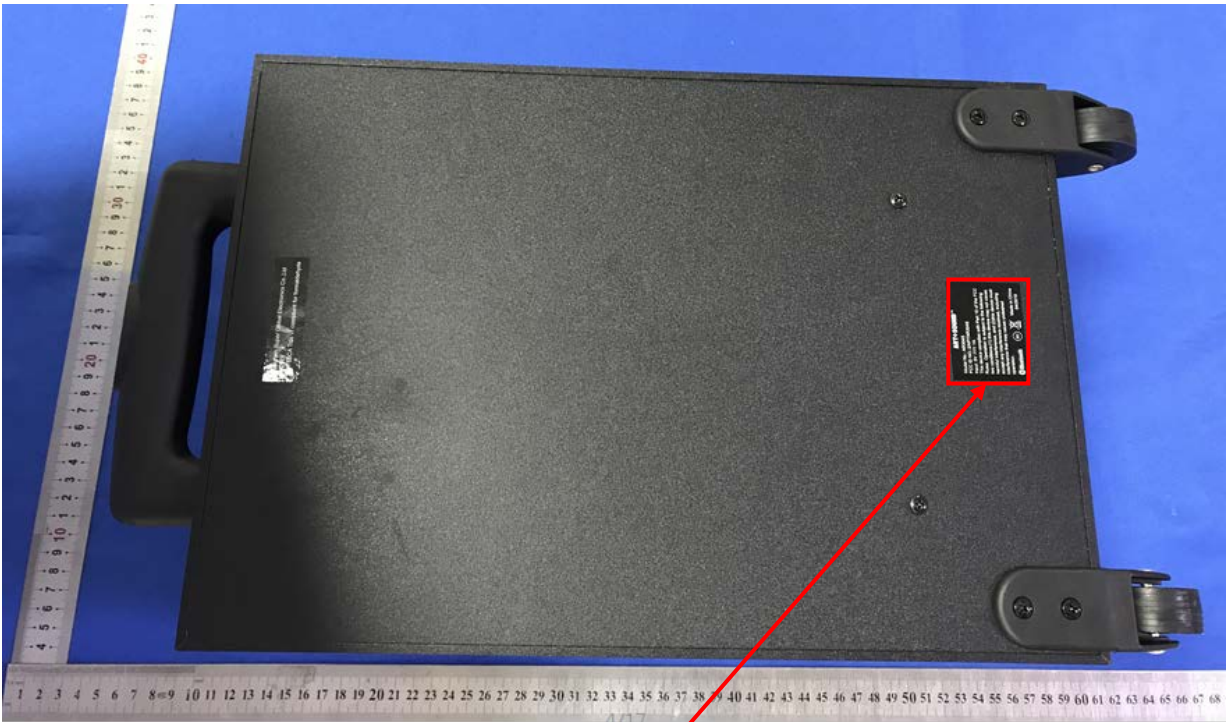

# Label Artwork and Location

Model: AR3045

Label:

Size: L\*W= 45\*34mm

Location