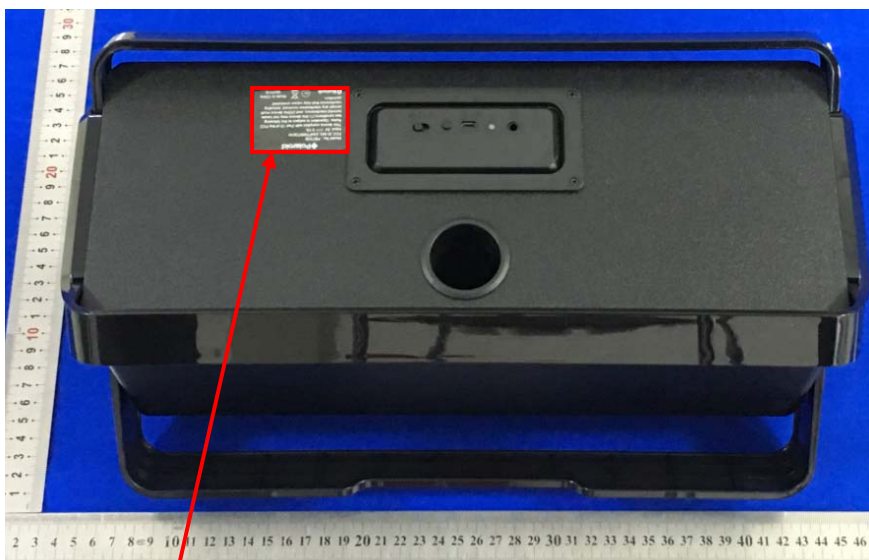

## Label Artwork and Location

**Model: SBT3024**

### Label:

**Bluetooth speaker**

**Model: SBT3024**

**FCC ID: 2AIP7-SBT3024**

**This device complies with part 15 of the FCC rules. Operation is subject to the following two conditions (1) this device may not cause harmful interference, and (2) this device must accept any interference received, including interference that may cause undesired operation.**

**Size: L\*W=55.3\*41mm**

Location