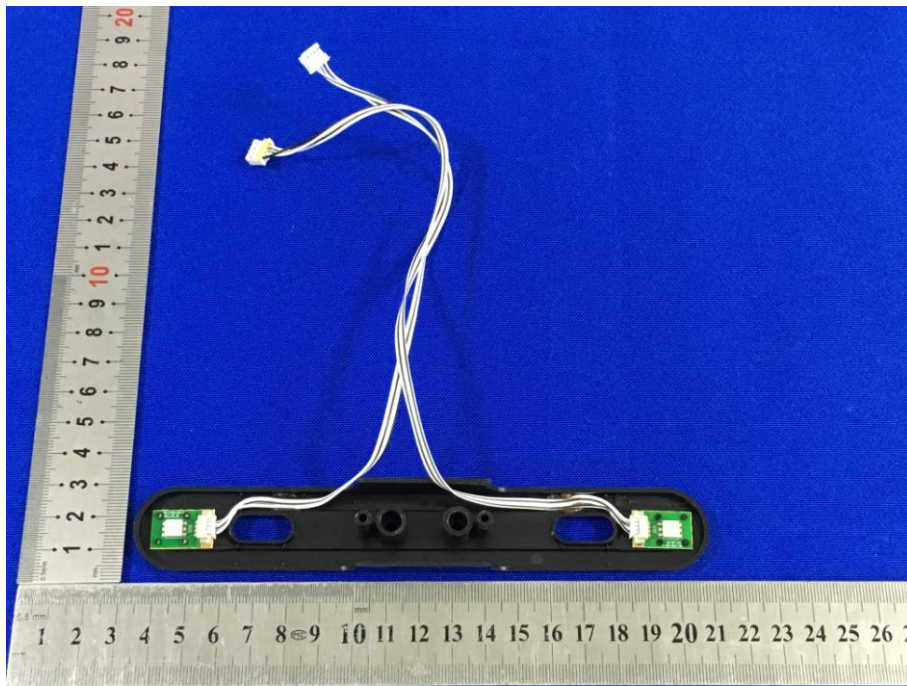

## Appendix B: Photographs of EUT

Product: Bluetooth speaker

Model: SBT3024

Internal Photos

Antenna