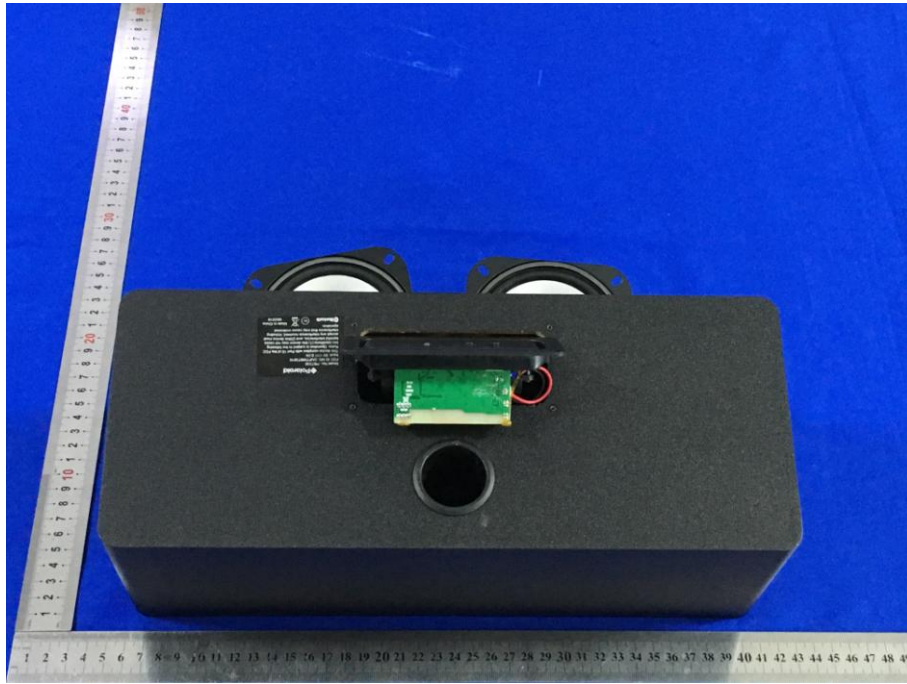

## Appendix B: Photographs of EUT

Product: Bluetooth speaker

Model: SBT3024

Internal Photos

Antenna