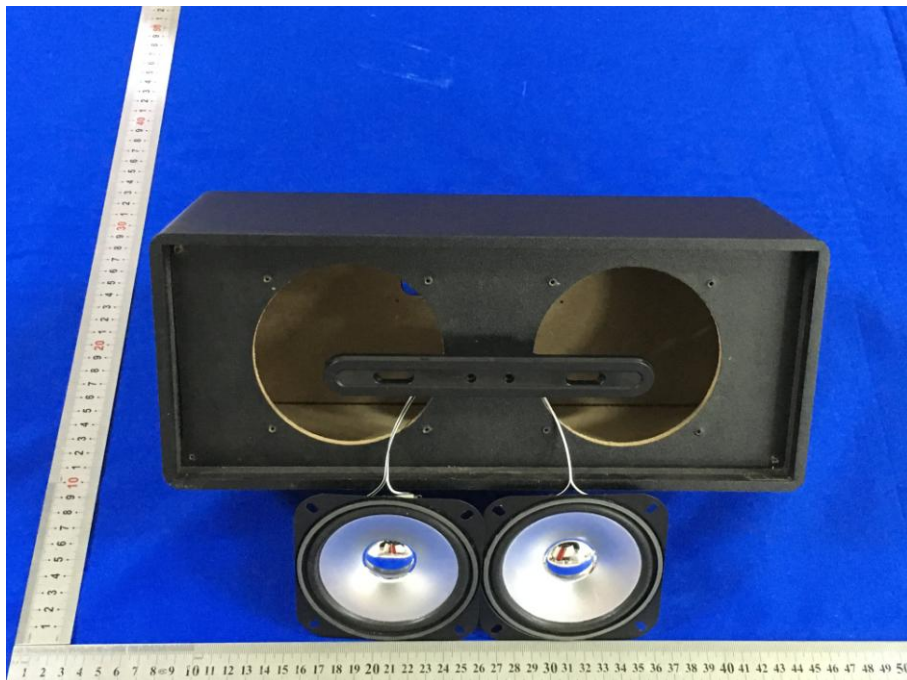

## Appendix B: Photographs of EUT

Product: Bluetooth speaker

Model: SBT3024

Internal Photos

Antenna