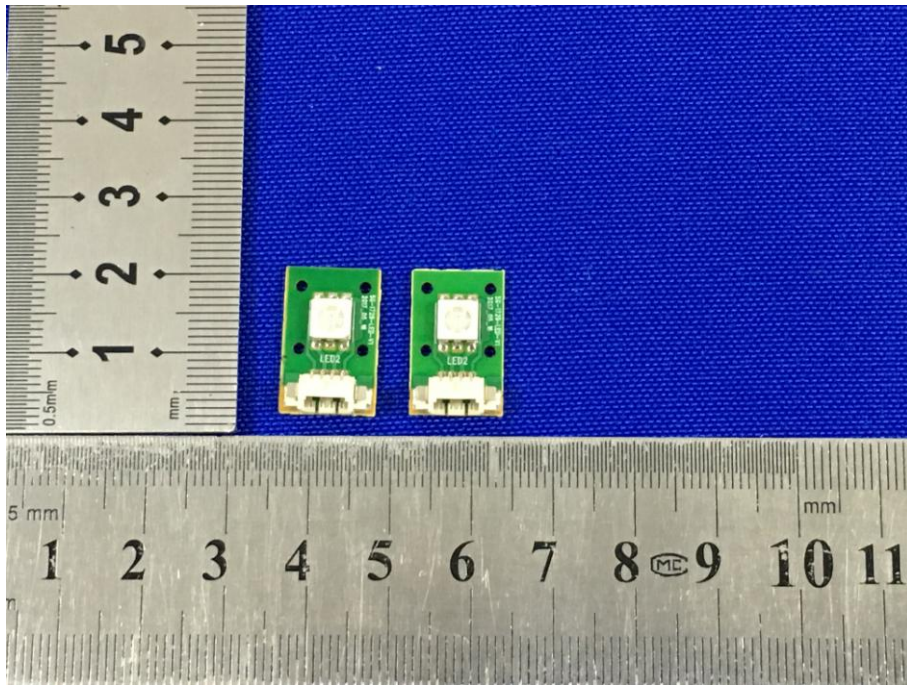

## Appendix B: Photographs of EUT

Product: Bluetooth speaker

Model: SBT3024

Internal Photos

Antenna