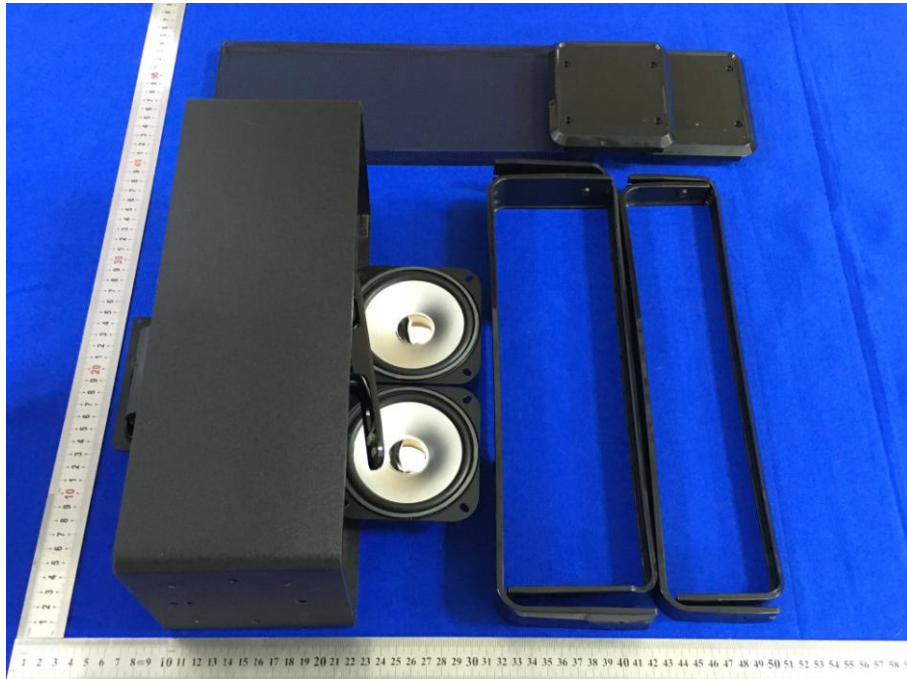

## Appendix B: Photographs of EUT

Product: Bluetooth speaker

Model: SBT3024

Internal Photos

Antenna