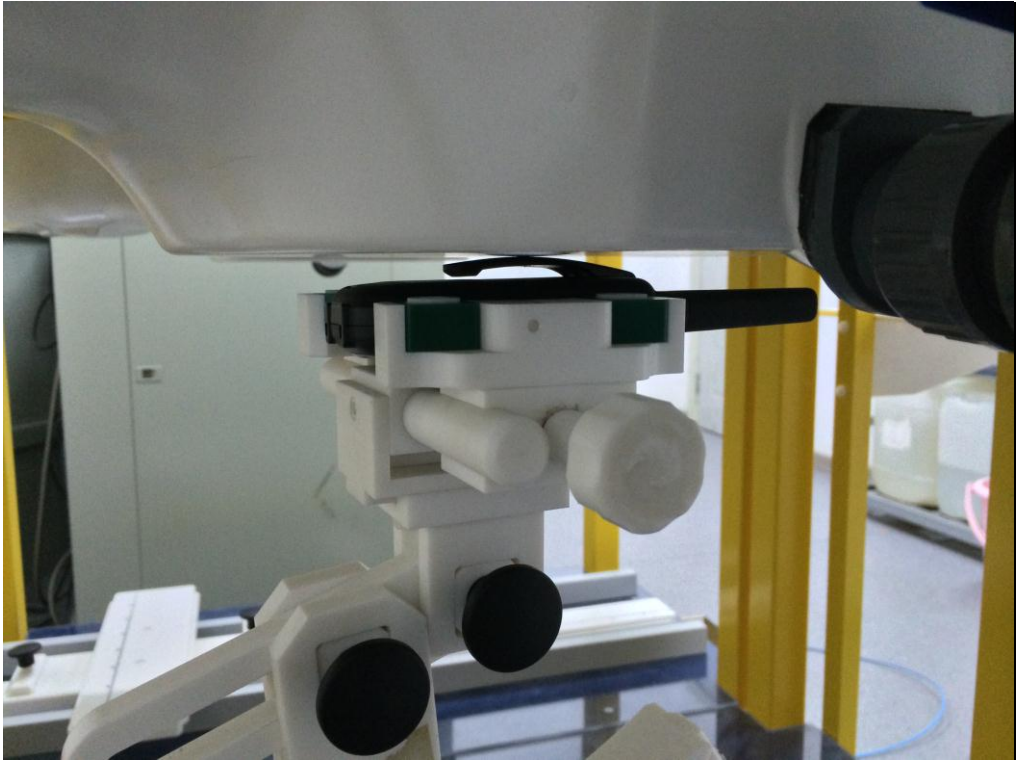

# SAR TEST SETUP PHOTOS

Body-worn (0mm separation)

Held to face (25mm separation)