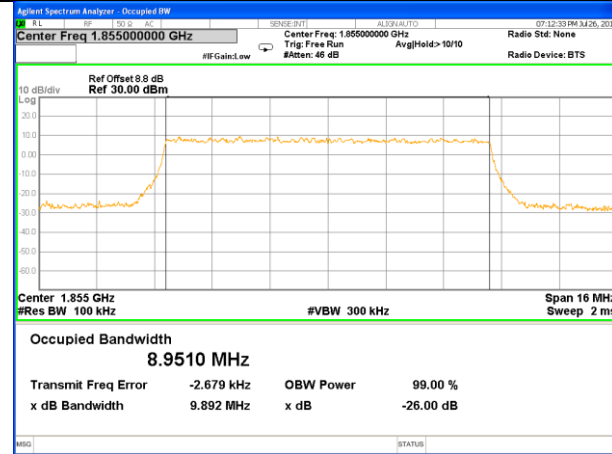

Highest Channel / 3MHz / 16QAM

LTE band 2

LTE band 2 (99% and -26 Bandwidth)

Lowest Channel / 5MHz / QPSK

Lowest Channel / 5MHz / 16QAM

Middle Channel / 5MHz / QPSK

Middle Channel / 5MHz / 16QAM

Highest Channel / 5MHz / QPSK

Highest Channel / 5MHz / 16QAM

LTE band 2

LTE band 2 (99% and -26 Bandwidth)

Lowest Channel / 10MHz / QPSK

Lowest Channel / 10MHz / 16QAM

Middle Channel / 10MHz / QPSK

Middle Channel / 10MHz / 16QAM

Highest Channel / 10MHz / QPSK

Highest Channel / 10MHz / 16QAM

LTE band 2

LTE band 2 (99% and -26 Bandwidth)

Lowest Channel / 15MHz / QPSK

Lowest Channel / 15MHz / 16QAM

Middle Channel / 15MHz / QPSK

Middle Channel / 15MHz / 16QAM

Highest Channel / 15MHz / QPSK

Highest Channel / 15MHz / 16QAM

LTE band 2

LTE band 2 (99% and -26 Bandwidth)

Lowest Channel / 20MHz / QPSK

Lowest Channel / 20MHz / 16QAM

Middle Channel / 20MHz / QPSK

Middle Channel / 20MHz / 16QAM

Highest Channel / 20MHz / QPSK