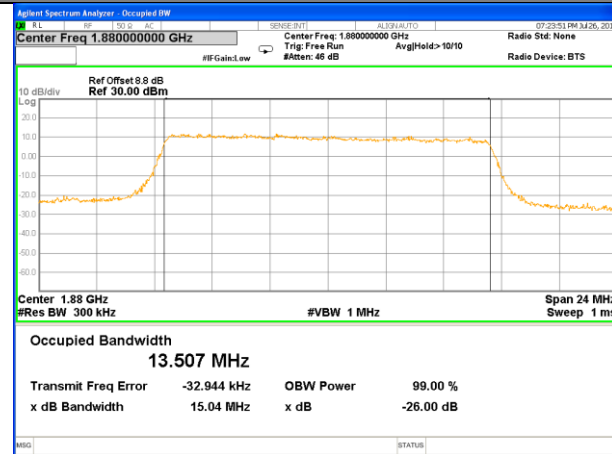

Highest Channel / 5MHz / 16QAM

LTE band 2

LTE band 2 (99% and -26 Bandwidth)

Lowest Channel / 10MHz / QPSK

Lowest Channel / 10MHz / 16QAM

Middle Channel / 10MHz / QPSK

Middle Channel / 10MHz / 16QAM

Highest Channel / 10MHz / QPSK

Highest Channel / 10MHz / 16QAM

LTE band 2

LTE band 2 (99% and -26 Bandwidth)

Lowest Channel / 15MHz / QPSK

Lowest Channel / 15MHz / 16QAM

Middle Channel / 15MHz / QPSK

Middle Channel / 15MHz / 16QAM

Highest Channel / 15MHz / QPSK

Highest Channel / 15MHz / 16QAM

LTE band 2

LTE band 2 (99% and -26 Bandwidth)

Lowest Channel / 20MHz / QPSK

Lowest Channel / 20MHz / 16QAM

Middle Channel / 20MHz / QPSK

Middle Channel / 20MHz / 16QAM

Highest Channel / 20MHz / QPSK

Highest Channel / 20MHz / 16QAM

LTE band 4

LTE band 4 (99% and -26 Bandwidth)

Lowest Channel / 1.4MHz / QPSK

Lowest Channel / 1.4MHz / 16QAM

Middle Channel / 1.4MHz / QPSK

Middle Channel / 1.4MHz / 16QAM

Highest Channel / 1.4MHz / QPSK