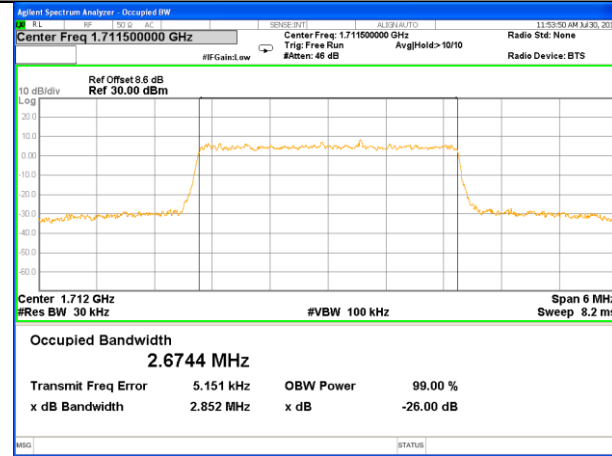

Highest Channel / 20MHz / 16QAM

LTE band 4

LTE band 4 (99% and -26 Bandwidth)

Lowest Channel / 1.4MHz / QPSK

Lowest Channel / 1.4MHz / 16QAM

Middle Channel / 1.4MHz / QPSK

Middle Channel / 1.4MHz / 16QAM

Highest Channel / 1.4MHz / QPSK

Highest Channel / 1.4MHz / 16QAM

LTE band 4

LTE band 4 (99% and -26 Bandwidth)

Lowest Channel / 3MHz / QPSK

Lowest Channel / 3MHz / 16QAM

Middle Channel / 3MHz / QPSK

Middle Channel / 3MHz / 16QAM

Highest Channel / 3MHz / QPSK

Highest Channel / 3MHz / 16QAM

LTE band 4

LTE band 4 (99% and -26 Bandwidth)

Lowest Channel / 5MHz / QPSK

Lowest Channel / 5MHz / 16QAM

Middle Channel / 5MHz / QPSK

Middle Channel / 5MHz / 16QAM

Highest Channel / 5MHz / QPSK