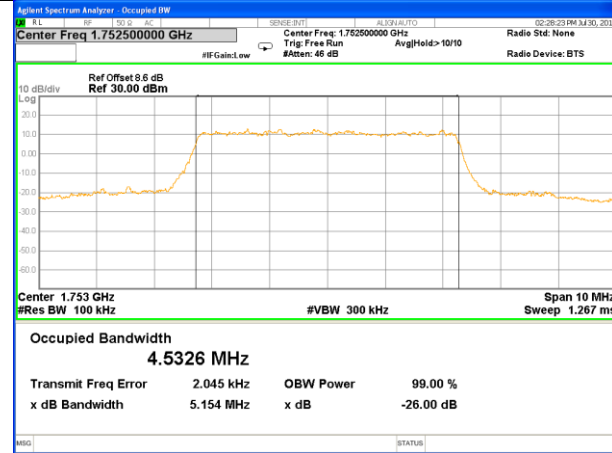

Highest Channel / 1.4MHz / 16QAM

LTE band 4

LTE band 4 (99% and -26 Bandwidth)

Lowest Channel / 3MHz / QPSK

Lowest Channel / 3MHz / 16QAM

Middle Channel / 3MHz / QPSK

Middle Channel / 3MHz / 16QAM

Highest Channel / 3MHz / QPSK

Highest Channel / 3MHz / 16QAM

LTE band 4

LTE band 4 (99% and -26 Bandwidth)

Lowest Channel / 5MHz / QPSK

Lowest Channel / 5MHz / 16QAM

Middle Channel / 5MHz / QPSK

Middle Channel / 5MHz / 16QAM

Highest Channel / 5MHz / QPSK

Highest Channel / 5MHz / 16QAM

LTE band 4

LTE band 4 (99% and -26 Bandwidth)

Lowest Channel / 10MHz / QPSK

Lowest Channel / 10MHz / 16QAM

Middle Channel / 10MHz / QPSK

Middle Channel / 10MHz / 16QAM

Highest Channel / 10MHz / QPSK