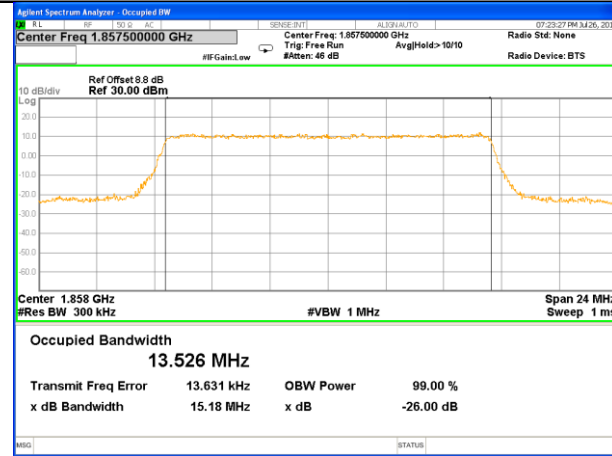

Highest Channel / 5MHz / 16QAM

LTE band 2

LTE band 2 (99% and -26 Bandwidth)

Lowest Channel / 10MHz / QPSK

Lowest Channel / 10MHz / 16QAM

Middle Channel / 10MHz / QPSK

Middle Channel / 10MHz / 16QAM

Highest Channel / 10MHz / QPSK

Highest Channel / 10MHz / 16QAM

LTE band 2

LTE band 2 (99% and -26 Bandwidth)

Lowest Channel / 15MHz / QPSK

Lowest Channel / 15MHz / 16QAM

Middle Channel / 15MHz / QPSK

Middle Channel / 15MHz / 16QAM

Highest Channel / 15MHz / QPSK

Highest Channel / 15MHz / 16QAM

LTE band 2

LTE band 2 (99% and -26 Bandwidth)

Lowest Channel / 20MHz / QPSK

Lowest Channel / 20MHz / 16QAM

Middle Channel / 20MHz / QPSK

Middle Channel / 20MHz / 16QAM

Highest Channel / 20MHz / QPSK