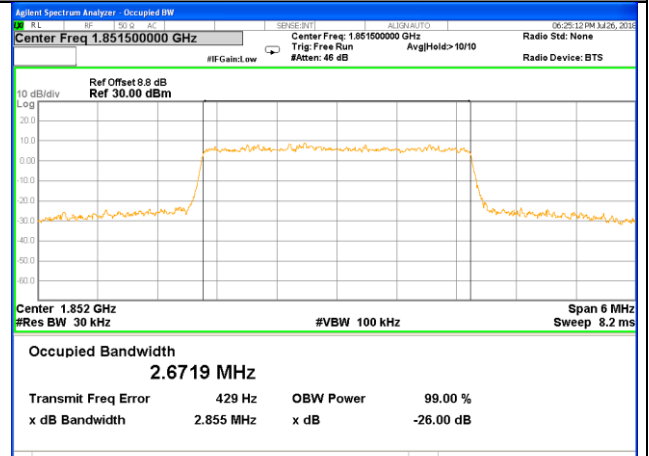

## LTE band 2 (99% and -26 Bandwidth)

LTE band 2

LTE band 2 (99% and -26 Bandwidth)

Lowest Channel / 3MHz / QPSK

Lowest Channel / 3MHz / 16QAM

Middle Channel / 3MHz / QPSK

Middle Channel / 3MHz / 16QAM

Highest Channel / 3MHz / QPSK

Highest Channel / 3MHz / 16QAM

LTE band 2

LTE band 2 (99% and -26 Bandwidth)

Lowest Channel / 5MHz / QPSK

Lowest Channel / 5MHz / 16QAM

Middle Channel / 5MHz / QPSK

Middle Channel / 5MHz / 16QAM

Highest Channel / 5MHz / QPSK