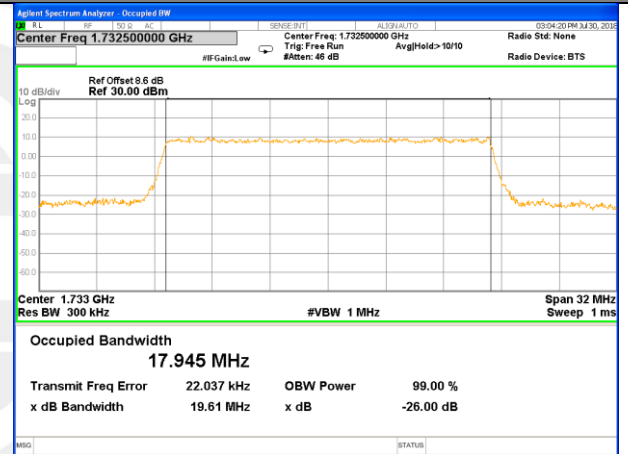

Highest Channel / 10MHz / 16QAM

LTE band 4

LTE band 4 (99% and -26 Bandwidth)

Lowest Channel / 15MHz / QPSK

Lowest Channel / 15MHz / 16QAM

Middle Channel / 15MHz / QPSK

Middle Channel / 15MHz / 16QAM

Highest Channel / 15MHz / QPSK

Highest Channel / 15MHz / 16QAM

LTE band 4

LTE band 4 (99% and -26 Bandwidth)

Lowest Channel / 20MHz / QPSK

Lowest Channel / 20MHz / 16QAM

Middle Channel / 20MHz / QPSK

Middle Channel / 20MHz / 16QAM

Highest Channel / 20MHz / QPSK

Highest Channel / 20MHz / 16QAM