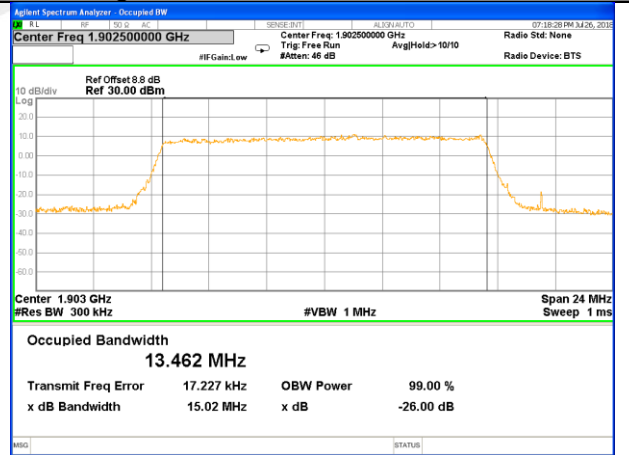

Highest Channel / 5MHz / 16QAM

LTE band 2

LTE band 2 (99% and -26 Bandwidth)

Lowest Channel / 10MHz / QPSK

Lowest Channel / 10MHz / 16QAM

Middle Channel / 10MHz / QPSK

Middle Channel / 10MHz / 16QAM

Highest Channel / 10MHz / QPSK

Highest Channel / 10MHz / 16QAM

LTE band 2

LTE band 2 (99% and -26 Bandwidth)

Lowest Channel / 15MHz / QPSK

Lowest Channel / 15MHz / 16QAM

Middle Channel / 15MHz / QPSK

Middle Channel / 15MHz / 16QAM

Highest Channel / 15MHz / QPSK

Highest Channel / 15MHz / 16QAM

LTE band 2

LTE band 2 (99% and -26 Bandwidth)

Lowest Channel / 20MHz / QPSK

Lowest Channel / 20MHz / 16QAM

Middle Channel / 20MHz / QPSK

Middle Channel / 20MHz / 16QAM

Highest Channel / 20MHz / QPSK

Highest Channel / 20MHz / 16QAM

LTE band 4

LTE band 4 (99% and -26 Bandwidth)

Lowest Channel / 1.4MHz / QPSK

Lowest Channel / 1.4MHz / 16QAM

Middle Channel / 1.4MHz / QPSK

Middle Channel / 1.4MHz / 16QAM

Highest Channel / 1.4MHz / QPSK