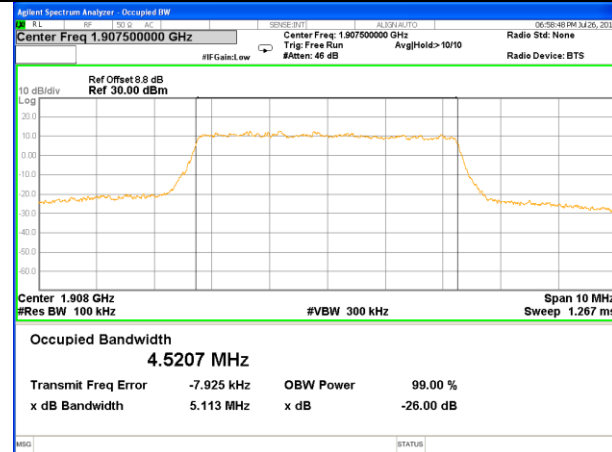

## LTE band 2 (99% and -26 Bandwidth)

LTE band 2

LTE band 2 (99% and -26 Bandwidth)

Lowest Channel / 3MHz / QPSK

Lowest Channel / 3MHz / 16QAM

Middle Channel / 3MHz / QPSK

Middle Channel / 3MHz / 16QAM

Highest Channel / 3MHz / QPSK

Highest Channel / 3MHz / 16QAM

LTE band 2

LTE band 2 (99% and -26 Bandwidth)

Lowest Channel / 5MHz / QPSK

Lowest Channel / 5MHz / 16QAM

Middle Channel / 5MHz / QPSK

Middle Channel / 5MHz / 16QAM

Highest Channel / 5MHz / QPSK

Highest Channel / 5MHz / 16QAM

LTE band 2

LTE band 2 (99% and -26 Bandwidth)

Lowest Channel / 10MHz / QPSK

Lowest Channel / 10MHz / 16QAM

Middle Channel / 10MHz / QPSK

Middle Channel / 10MHz / 16QAM

Highest Channel / 10MHz / QPSK

Highest Channel / 10MHz / 16QAM

LTE band 2

LTE band 2 (99% and -26 Bandwidth)

Lowest Channel / 15MHz / QPSK

Lowest Channel / 15MHz / 16QAM

Middle Channel / 15MHz / QPSK

Middle Channel / 15MHz / 16QAM

Highest Channel / 15MHz / QPSK