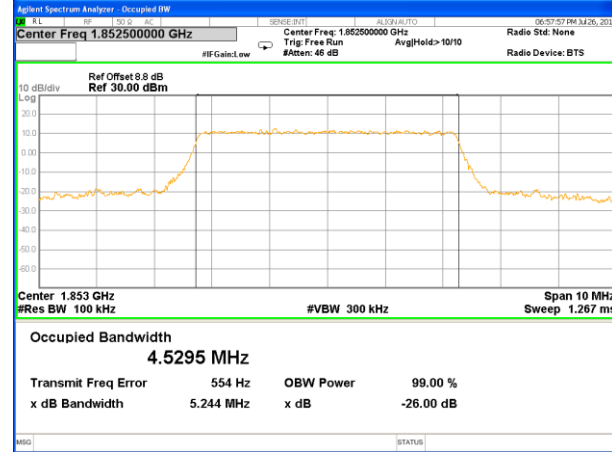

Highest Channel / 3MHz / 16QAM

LTE band 2

LTE band 2 (99% and -26 Bandwidth)

Lowest Channel / 5MHz / QPSK

Lowest Channel / 5MHz / 16QAM

Middle Channel / 5MHz / QPSK

Middle Channel / 5MHz / 16QAM

Highest Channel / 5MHz / QPSK

Highest Channel / 5MHz / 16QAM

LTE band 2

LTE band 2 (99% and -26 Bandwidth)

Lowest Channel / 10MHz / QPSK

Lowest Channel / 10MHz / 16QAM

Middle Channel / 10MHz / QPSK

Middle Channel / 10MHz / 16QAM

Highest Channel / 10MHz / QPSK