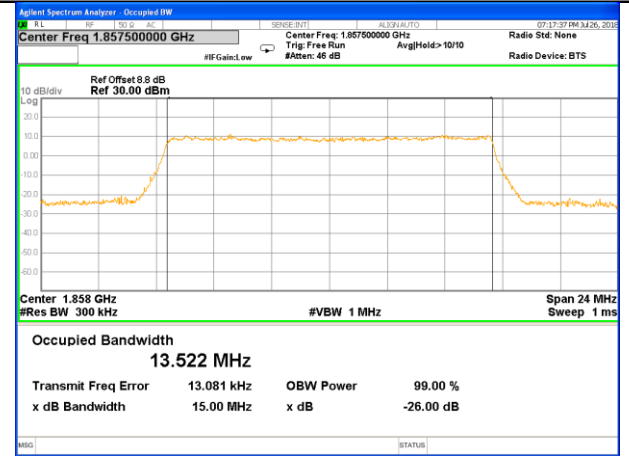

Highest Channel / 5MHz / 16QAM

LTE band 2

LTE band 2 (99% and -26 Bandwidth)

Lowest Channel / 10MHz / QPSK

Lowest Channel / 10MHz / 16QAM

Middle Channel / 10MHz / QPSK

Middle Channel / 10MHz / 16QAM

Highest Channel / 10MHz / QPSK

Highest Channel / 10MHz / 16QAM

LTE band 2

LTE band 2 (99% and -26 Bandwidth)

Lowest Channel / 15MHz / QPSK

Lowest Channel / 15MHz / 16QAM

Middle Channel / 15MHz / QPSK

Middle Channel / 15MHz / 16QAM

Highest Channel / 15MHz / QPSK

Highest Channel / 15MHz / 16QAM

LTE band 2

LTE band 2 (99% and -26 Bandwidth)

Lowest Channel / 20MHz / QPSK

Lowest Channel / 20MHz / 16QAM

Middle Channel / 20MHz / QPSK

Middle Channel / 20MHz / 16QAM

Highest Channel / 20MHz / QPSK

Highest Channel / 20MHz / 16QAM

LTE band 4

LTE band 4 (99% and -26 Bandwidth)

Lowest Channel / 1.4MHz / QPSK

Lowest Channel / 1.4MHz / 16QAM

Middle Channel / 1.4MHz / QPSK

Middle Channel / 1.4MHz / 16QAM

Highest Channel / 1.4MHz / QPSK