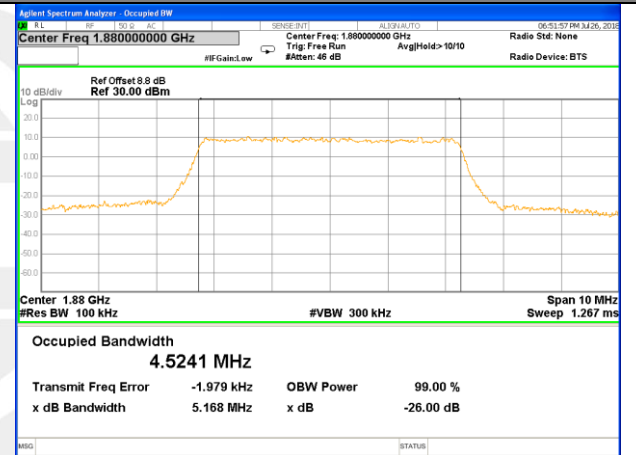

## LTE band 2 (99% and -26 Bandwidth)

LTE band 2

LTE band 2 (99% and -26 Bandwidth)

Lowest Channel / 3MHz / QPSK

Lowest Channel / 3MHz / 16QAM

Middle Channel / 3MHz / QPSK

Middle Channel / 3MHz / 16QAM

Highest Channel / 3MHz / QPSK

Highest Channel / 3MHz / 16QAM

LTE band 2

LTE band 2 (99% and -26 Bandwidth)

Lowest Channel / 5MHz / QPSK

Lowest Channel / 5MHz / 16QAM

Middle Channel / 5MHz / QPSK

Middle Channel / 5MHz / 16QAM

Highest Channel / 5MHz / QPSK

Highest Channel / 5MHz / 16QAM

LTE band 2

LTE band 2 (99% and -26 Bandwidth)

Lowest Channel / 10MHz / QPSK

Lowest Channel / 10MHz / 16QAM

Middle Channel / 10MHz / QPSK

Middle Channel / 10MHz / 16QAM

Highest Channel / 10MHz / QPSK