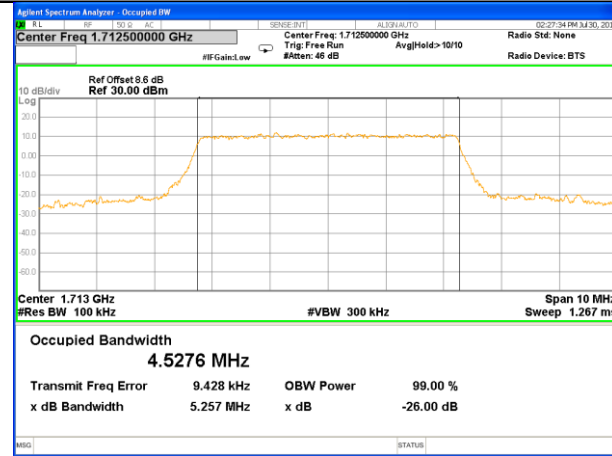

Highest Channel / 1.4MHz / 16QAM

LTE band 4

LTE band 4 (99% and -26 Bandwidth)

Lowest Channel / 3MHz / QPSK

Lowest Channel / 3MHz / 16QAM

Middle Channel / 3MHz / QPSK

Middle Channel / 3MHz / 16QAM

Highest Channel / 3MHz / QPSK

Highest Channel / 3MHz / 16QAM

LTE band 4

LTE band 4 (99% and -26 Bandwidth)

Lowest Channel / 5MHz / QPSK

Lowest Channel / 5MHz / 16QAM

Middle Channel / 5MHz / QPSK

Middle Channel / 5MHz / 16QAM

Highest Channel / 5MHz / QPSK

Highest Channel / 5MHz / 16QAM

LTE band 4

LTE band 4 (99% and -26 Bandwidth)

Lowest Channel / 10MHz / QPSK

Lowest Channel / 10MHz / 16QAM

Middle Channel / 10MHz / QPSK

Middle Channel / 10MHz / 16QAM

Highest Channel / 10MHz / QPSK