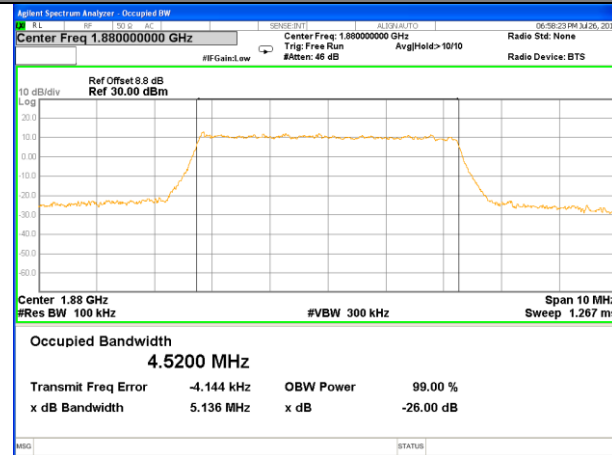

## LTE band 2 (99% and -26 Bandwidth)

LTE band 2

LTE band 2 (99% and -26 Bandwidth)

Lowest Channel / 3MHz / QPSK

Lowest Channel / 3MHz / 16QAM

Middle Channel / 3MHz / QPSK

Middle Channel / 3MHz / 16QAM

Highest Channel / 3MHz / QPSK

Highest Channel / 3MHz / 16QAM

LTE band 2

LTE band 2 (99% and -26 Bandwidth)

Lowest Channel / 5MHz / QPSK

Lowest Channel / 5MHz / 16QAM

Middle Channel / 5MHz / QPSK

Middle Channel / 5MHz / 16QAM

Highest Channel / 5MHz / QPSK

Highest Channel / 5MHz / 16QAM

LTE band 2

LTE band 2 (99% and -26 Bandwidth)

Lowest Channel / 10MHz / QPSK

Lowest Channel / 10MHz / 16QAM

Middle Channel / 10MHz / QPSK

Middle Channel / 10MHz / 16QAM

Highest Channel / 10MHz / QPSK

Highest Channel / 10MHz / 16QAM

LTE band 2

LTE band 2 (99% and -26 Bandwidth)

Lowest Channel / 15MHz / QPSK

Lowest Channel / 15MHz / 16QAM

Middle Channel / 15MHz / QPSK

Middle Channel / 15MHz / 16QAM

Highest Channel / 15MHz / QPSK