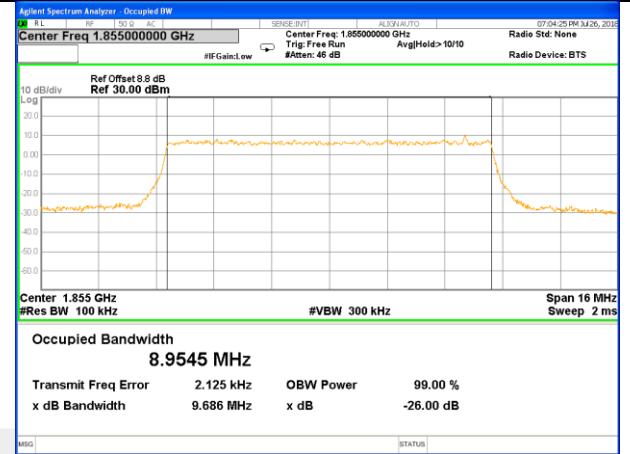

Highest Channel / 3MHz / 16QAM

LTE band 2

LTE band 2 (99% and -26 Bandwidth)

Lowest Channel / 5MHz / QPSK

Lowest Channel / 5MHz / 16QAM

Middle Channel / 5MHz / QPSK

Middle Channel / 5MHz / 16QAM

Highest Channel / 5MHz / QPSK

Highest Channel / 5MHz / 16QAM

LTE band 2

LTE band 2 (99% and -26 Bandwidth)

Lowest Channel / 10MHz / QPSK

Lowest Channel / 10MHz / 16QAM

Middle Channel / 10MHz / QPSK

Middle Channel / 10MHz / 16QAM

Highest Channel / 10MHz / QPSK

Highest Channel / 10MHz / 16QAM

LTE band 2

LTE band 2 (99% and -26 Bandwidth)

Lowest Channel / 15MHz / QPSK

Lowest Channel / 15MHz / 16QAM

Middle Channel / 15MHz / QPSK

Middle Channel / 15MHz / 16QAM

Highest Channel / 15MHz / QPSK

Highest Channel / 15MHz / 16QAM

LTE band 2

LTE band 2 (99% and -26 Bandwidth)

Lowest Channel / 20MHz / QPSK

Lowest Channel / 20MHz / 16QAM

Middle Channel / 20MHz / QPSK

Middle Channel / 20MHz / 16QAM

Highest Channel / 20MHz / QPSK