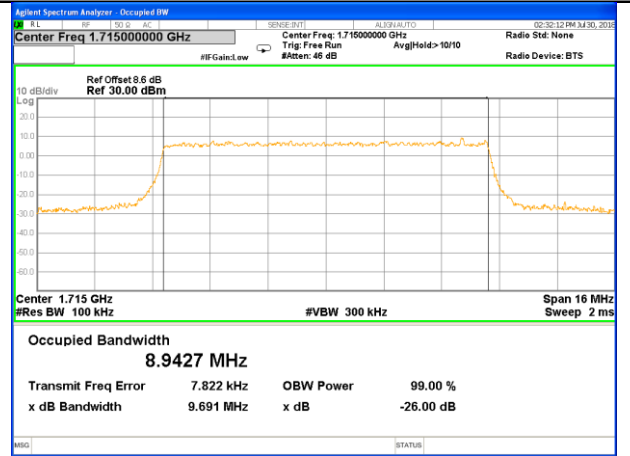

Highest Channel / 3MHz / 16QAM

LTE band 4

LTE band 4 (99% and -26 Bandwidth)

Lowest Channel / 5MHz / QPSK

Lowest Channel / 5MHz / 16QAM

Middle Channel / 5MHz / QPSK

Middle Channel / 5MHz / 16QAM

Highest Channel / 5MHz / QPSK

Highest Channel / 5MHz / 16QAM

LTE band 4

LTE band 4 (99% and -26 Bandwidth)

Lowest Channel / 10MHz / QPSK

Lowest Channel / 10MHz / 16QAM

Middle Channel / 10MHz / QPSK

Middle Channel / 10MHz / 16QAM

Highest Channel / 10MHz / QPSK

Highest Channel / 10MHz / 16QAM

LTE band 4

LTE band 4 (99% and -26 Bandwidth)

Lowest Channel / 15MHz / QPSK

Lowest Channel / 15MHz / 16QAM

Middle Channel / 15MHz / QPSK

Middle Channel / 15MHz / 16QAM

Highest Channel / 15MHz / QPSK