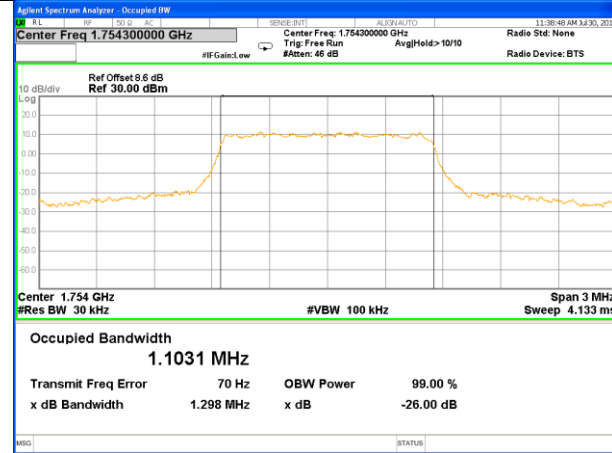

Highest Channel / 15MHz / 16QAM

LTE band 2

LTE band 2 (99% and -26 Bandwidth)

Lowest Channel / 20MHz / QPSK

Lowest Channel / 20MHz / 16QAM

Middle Channel / 20MHz / QPSK

Middle Channel / 20MHz / 16QAM

Highest Channel / 20MHz / QPSK

Highest Channel / 20MHz / 16QAM

LTE band 4

LTE band 4 (99% and -26 Bandwidth)

Lowest Channel / 1.4MHz / QPSK

Lowest Channel / 1.4MHz / 16QAM

Middle Channel / 1.4MHz / QPSK

Middle Channel / 1.4MHz / 16QAM

Highest Channel / 1.4MHz / QPSK

Highest Channel / 1.4MHz / 16QAM

LTE band 4

LTE band 4 (99% and -26 Bandwidth)

Lowest Channel / 3MHz / QPSK

Lowest Channel / 3MHz / 16QAM

Middle Channel / 3MHz / QPSK

Middle Channel / 3MHz / 16QAM

Highest Channel / 3MHz / QPSK