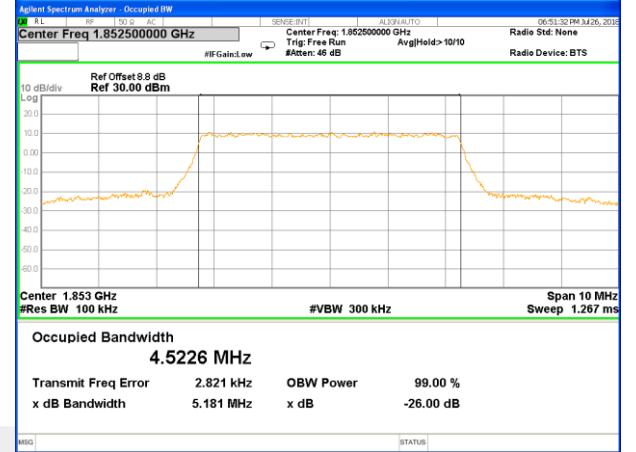

## LTE band 2 (99% and -26 Bandwidth)

LTE band 2

LTE band 2 (99% and -26 Bandwidth)

Lowest Channel / 3MHz / QPSK

Lowest Channel / 3MHz / 16QAM

Middle Channel / 3MHz / QPSK

Middle Channel / 3MHz / 16QAM

Highest Channel / 3MHz / QPSK

Highest Channel / 3MHz / 16QAM

LTE band 2

LTE band 2 (99% and -26 Bandwidth)

Lowest Channel / 5MHz / QPSK

Lowest Channel / 5MHz / 16QAM

Middle Channel / 5MHz / QPSK

Middle Channel / 5MHz / 16QAM

Highest Channel / 5MHz / QPSK

Highest Channel / 5MHz / 16QAM

LTE band 2

LTE band 2 (99% and -26 Bandwidth)

Lowest Channel / 10MHz / QPSK

Lowest Channel / 10MHz / 16QAM

Middle Channel / 10MHz / QPSK

Middle Channel / 10MHz / 16QAM

Highest Channel / 10MHz / QPSK