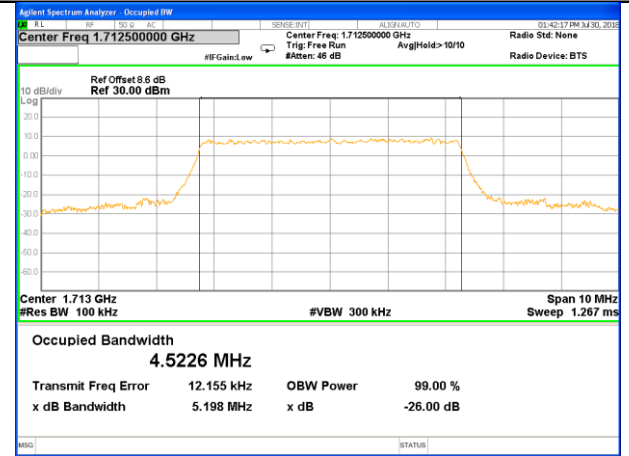

Highest Channel / 1.4MHz / 16QAM

LTE band 4

LTE band 4 (99% and -26 Bandwidth)

Lowest Channel / 3MHz / QPSK

Lowest Channel / 3MHz / 16QAM

Middle Channel / 3MHz / QPSK

Middle Channel / 3MHz / 16QAM

Highest Channel / 3MHz / QPSK

Highest Channel / 3MHz / 16QAM

LTE band 4

LTE band 4 (99% and -26 Bandwidth)

Lowest Channel / 5MHz / QPSK

Lowest Channel / 5MHz / 16QAM

Middle Channel / 5MHz / QPSK

Middle Channel / 5MHz / 16QAM

Highest Channel / 5MHz / QPSK

Highest Channel / 5MHz / 16QAM

LTE band 4

LTE band 4 (99% and -26 Bandwidth)

Lowest Channel / 10MHz / QPSK

Lowest Channel / 10MHz / 16QAM

Middle Channel / 10MHz / QPSK

Middle Channel / 10MHz / 16QAM

Highest Channel / 10MHz / QPSK