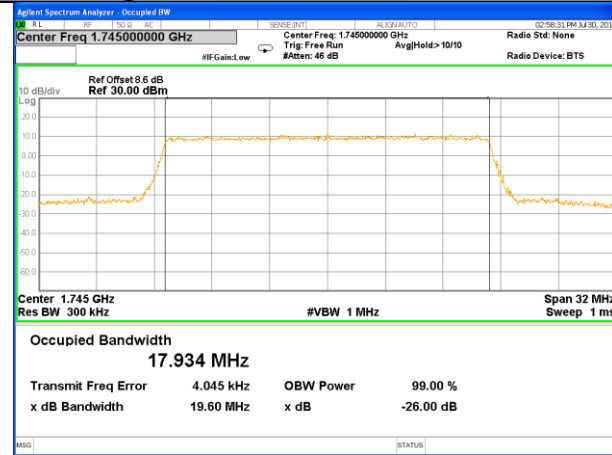

Highest Channel / 10MHz / 16QAM

LTE band 4

LTE band 4 (99% and -26 Bandwidth)

Lowest Channel / 15MHz / QPSK

Lowest Channel / 15MHz / 16QAM

Middle Channel / 15MHz / QPSK

Middle Channel / 15MHz / 16QAM

Highest Channel / 15MHz / QPSK

Highest Channel / 15MHz / 16QAM

LTE band 4

LTE band 4 (99% and -26 Bandwidth)

Lowest Channel / 20MHz / QPSK

Lowest Channel / 20MHz / 16QAM

Middle Channel / 20MHz / QPSK

Middle Channel / 20MHz / 16QAM

Highest Channel / 20MHz / QPSK

Highest Channel / 20MHz / 16QAM