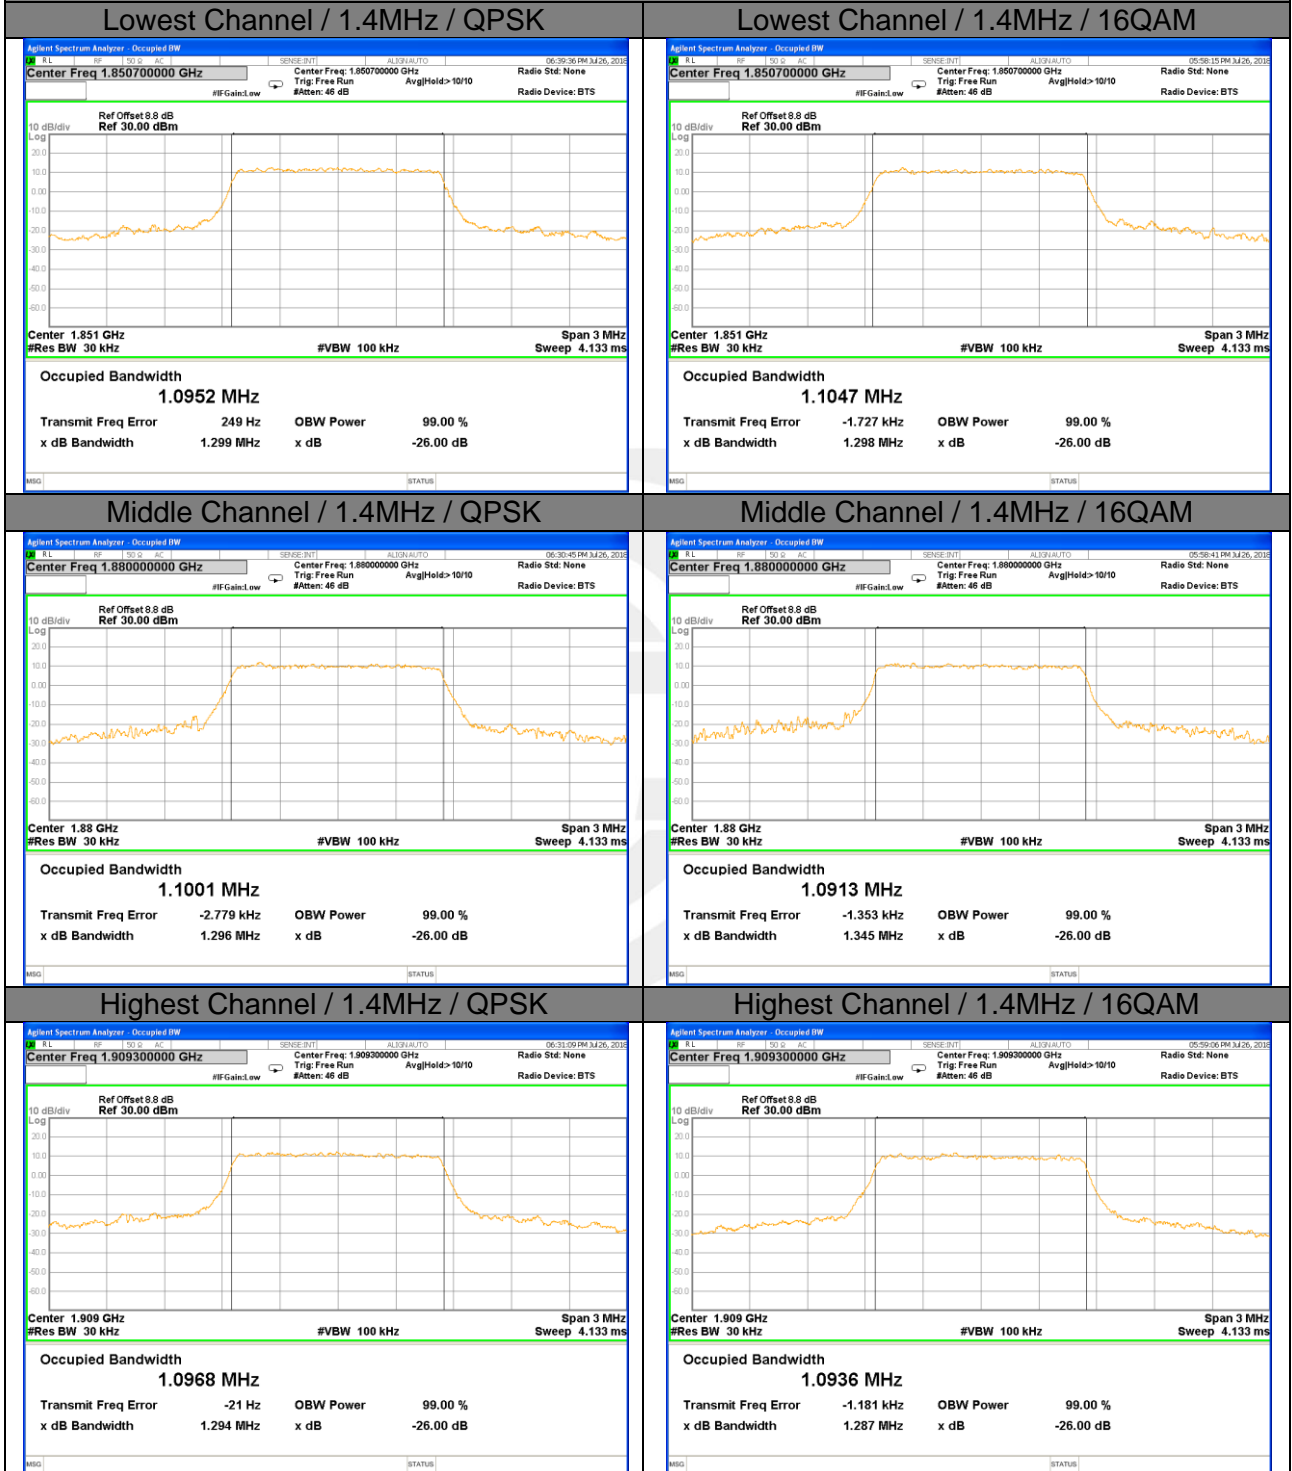

# OCCUPIED BANDWIDTH LTE band 2

## LTE band 2 (99% and -26 Bandwidth)

LTE band 2

LTE band 2 (99% and -26 Bandwidth)

Lowest Channel / 3MHz / QPSK

Lowest Channel / 3MHz / 16QAM

Middle Channel / 3MHz / QPSK

Middle Channel / 3MHz / 16QAM

Highest Channel / 3MHz / QPSK

Highest Channel / 3MHz / 16QAM

LTE band 2

LTE band 2 (99% and -26 Bandwidth)

Lowest Channel / 5MHz / QPSK

Lowest Channel / 5MHz / 16QAM

Middle Channel / 5MHz / QPSK

Middle Channel / 5MHz / 16QAM

Highest Channel / 5MHz / QPSK

Highest Channel / 5MHz / 16QAM

LTE band 2

LTE band 2 (99% and -26 Bandwidth)

Lowest Channel / 10MHz / QPSK

Lowest Channel / 10MHz / 16QAM

Middle Channel / 10MHz / QPSK

Middle Channel / 10MHz / 16QAM

Highest Channel / 10MHz / QPSK