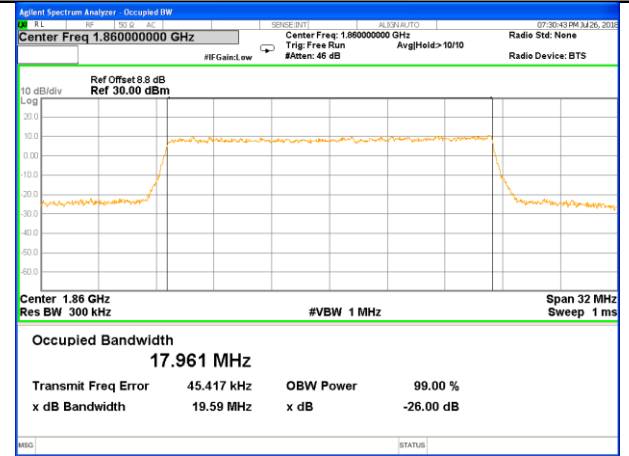

Highest Channel / 10MHz / 16QAM

LTE band 2

LTE band 2 (99% and -26 Bandwidth)

Lowest Channel / 15MHz / QPSK

Lowest Channel / 15MHz / 16QAM

Middle Channel / 15MHz / QPSK

Middle Channel / 15MHz / 16QAM

Highest Channel / 15MHz / QPSK

Highest Channel / 15MHz / 16QAM

LTE band 2

LTE band 2 (99% and -26 Bandwidth)

Lowest Channel / 20MHz / QPSK

Lowest Channel / 20MHz / 16QAM

Middle Channel / 20MHz / QPSK

Middle Channel / 20MHz / 16QAM

Highest Channel / 20MHz / QPSK

Highest Channel / 20MHz / 16QAM

LTE band 4

LTE band 4 (99% and -26 Bandwidth)

Lowest Channel / 1.4MHz / QPSK

Lowest Channel / 1.4MHz / 16QAM

Middle Channel / 1.4MHz / QPSK

Middle Channel / 1.4MHz / 16QAM

Highest Channel / 1.4MHz / QPSK

Highest Channel / 1.4MHz / 16QAM

LTE band 4

LTE band 4 (99% and -26 Bandwidth)

Lowest Channel / 3MHz / QPSK

Lowest Channel / 3MHz / 16QAM

Middle Channel / 3MHz / QPSK

Middle Channel / 3MHz / 16QAM

Highest Channel / 3MHz / QPSK