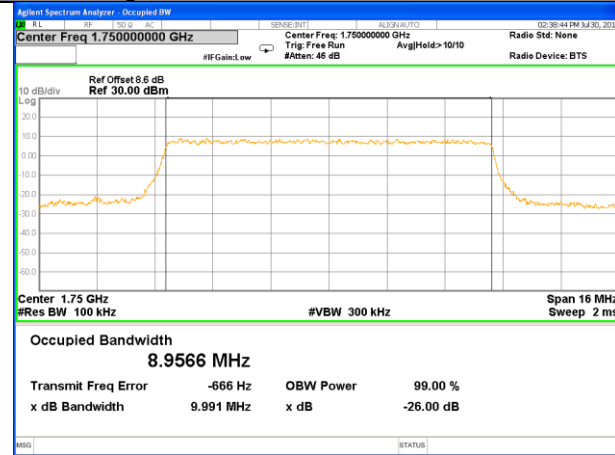

Highest Channel / 3MHz / 16QAM

LTE band 4

LTE band 4 (99% and -26 Bandwidth)

Lowest Channel / 5MHz / QPSK

Lowest Channel / 5MHz / 16QAM

Middle Channel / 5MHz / QPSK

Middle Channel / 5MHz / 16QAM

Highest Channel / 5MHz / QPSK

Highest Channel / 5MHz / 16QAM

LTE band 4

LTE band 4 (99% and -26 Bandwidth)

Lowest Channel / 10MHz / QPSK

Lowest Channel / 10MHz / 16QAM

Middle Channel / 10MHz / QPSK

Middle Channel / 10MHz / 16QAM

Highest Channel / 10MHz / QPSK

Highest Channel / 10MHz / 16QAM

LTE band 4

LTE band 4 (99% and -26 Bandwidth)

Lowest Channel / 15MHz / QPSK

Lowest Channel / 15MHz / 16QAM

Middle Channel / 15MHz / QPSK

Middle Channel / 15MHz / 16QAM

Highest Channel / 15MHz / QPSK