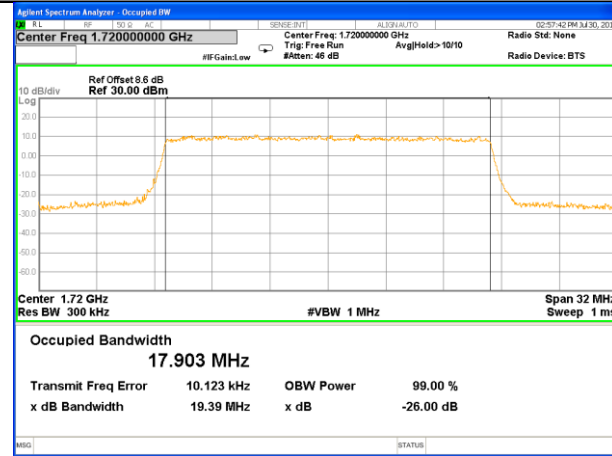

Highest Channel / 10MHz / 16QAM

LTE band 4

LTE band 4 (99% and -26 Bandwidth)

Lowest Channel / 15MHz / QPSK

Lowest Channel / 15MHz / 16QAM

Middle Channel / 15MHz / QPSK

Middle Channel / 15MHz / 16QAM

Highest Channel / 15MHz / QPSK

Highest Channel / 15MHz / 16QAM

LTE band 4

LTE band 4 (99% and -26 Bandwidth)

Lowest Channel / 20MHz / QPSK

Lowest Channel / 20MHz / 16QAM

Middle Channel / 20MHz / QPSK

Middle Channel / 20MHz / 16QAM

Highest Channel / 20MHz / QPSK

Highest Channel / 20MHz / 16QAM