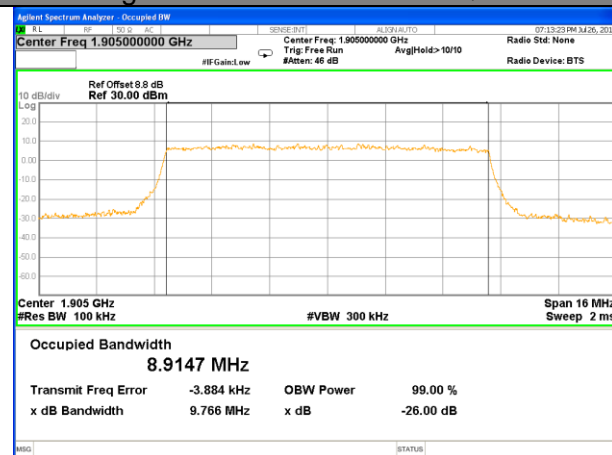

Highest Channel / 3MHz / 16QAM

LTE band 2

LTE band 2 (99% and -26 Bandwidth)

Lowest Channel / 5MHz / QPSK

Lowest Channel / 5MHz / 16QAM

Middle Channel / 5MHz / QPSK

Middle Channel / 5MHz / 16QAM

Highest Channel / 5MHz / QPSK

Highest Channel / 5MHz / 16QAM

LTE band 2

LTE band 2 (99% and -26 Bandwidth)

Lowest Channel / 10MHz / QPSK

Lowest Channel / 10MHz / 16QAM

Middle Channel / 10MHz / QPSK

Middle Channel / 10MHz / 16QAM

Highest Channel / 10MHz / QPSK

Highest Channel / 10MHz / 16QAM

LTE band 2

LTE band 2 (99% and -26 Bandwidth)

Lowest Channel / 15MHz / QPSK

Lowest Channel / 15MHz / 16QAM

Middle Channel / 15MHz / QPSK

Middle Channel / 15MHz / 16QAM

Highest Channel / 15MHz / QPSK