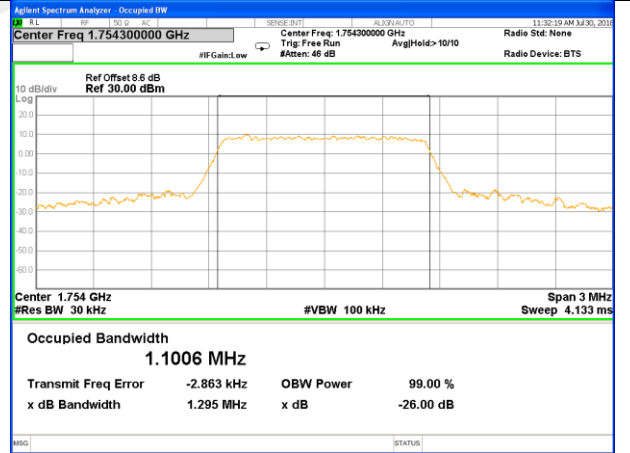

Highest Channel / 15MHz / 16QAM

LTE band 2

LTE band 2 (99% and -26 Bandwidth)

Lowest Channel / 20MHz / QPSK

Lowest Channel / 20MHz / 16QAM

Middle Channel / 20MHz / QPSK

Middle Channel / 20MHz / 16QAM

Highest Channel / 20MHz / QPSK

Highest Channel / 20MHz / 16QAM

LTE band 4

LTE band 4 (99% and -26 Bandwidth)

Lowest Channel / 1.4MHz / QPSK

Lowest Channel / 1.4MHz / 16QAM

Middle Channel / 1.4MHz / QPSK

Middle Channel / 1.4MHz / 16QAM

Highest Channel / 1.4MHz / QPSK

Highest Channel / 1.4MHz / 16QAM

LTE band 4

LTE band 4 (99% and -26 Bandwidth)

Lowest Channel / 3MHz / QPSK

Lowest Channel / 3MHz / 16QAM

Middle Channel / 3MHz / QPSK

Middle Channel / 3MHz / 16QAM

Highest Channel / 3MHz / QPSK