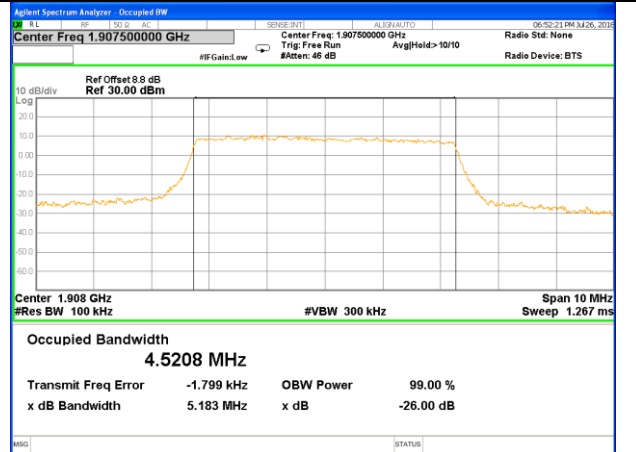

## LTE band 2 (99% and -26 Bandwidth)

LTE band 2

LTE band 2 (99% and -26 Bandwidth)

Lowest Channel / 3MHz / QPSK

Lowest Channel / 3MHz / 16QAM

Middle Channel / 3MHz / QPSK

Middle Channel / 3MHz / 16QAM

Highest Channel / 3MHz / QPSK

Highest Channel / 3MHz / 16QAM

LTE band 2

LTE band 2 (99% and -26 Bandwidth)

Lowest Channel / 5MHz / QPSK

Lowest Channel / 5MHz / 16QAM

Middle Channel / 5MHz / QPSK

Middle Channel / 5MHz / 16QAM

Highest Channel / 5MHz / QPSK

Highest Channel / 5MHz / 16QAM

LTE band 2

LTE band 2 (99% and -26 Bandwidth)

Lowest Channel / 10MHz / QPSK

Lowest Channel / 10MHz / 16QAM

Middle Channel / 10MHz / QPSK

Middle Channel / 10MHz / 16QAM

Highest Channel / 10MHz / QPSK