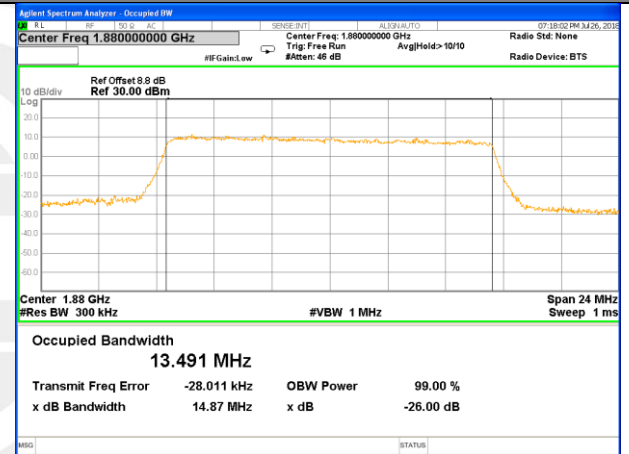

Highest Channel / 5MHz / 16QAM

LTE band 2

LTE band 2 (99% and -26 Bandwidth)

Lowest Channel / 10MHz / QPSK

Lowest Channel / 10MHz / 16QAM

Middle Channel / 10MHz / QPSK

Middle Channel / 10MHz / 16QAM

Highest Channel / 10MHz / QPSK

Highest Channel / 10MHz / 16QAM

LTE band 2

LTE band 2 (99% and -26 Bandwidth)

Lowest Channel / 15MHz / QPSK

Lowest Channel / 15MHz / 16QAM

Middle Channel / 15MHz / QPSK

Middle Channel / 15MHz / 16QAM

Highest Channel / 15MHz / QPSK

Highest Channel / 15MHz / 16QAM

LTE band 2

LTE band 2 (99% and -26 Bandwidth)

Lowest Channel / 20MHz / QPSK

Lowest Channel / 20MHz / 16QAM

Middle Channel / 20MHz / QPSK

Middle Channel / 20MHz / 16QAM

Highest Channel / 20MHz / QPSK

Highest Channel / 20MHz / 16QAM

LTE band 4

LTE band 4 (99% and -26 Bandwidth)

Lowest Channel / 1.4MHz / QPSK

Lowest Channel / 1.4MHz / 16QAM

Middle Channel / 1.4MHz / QPSK

Middle Channel / 1.4MHz / 16QAM

Highest Channel / 1.4MHz / QPSK