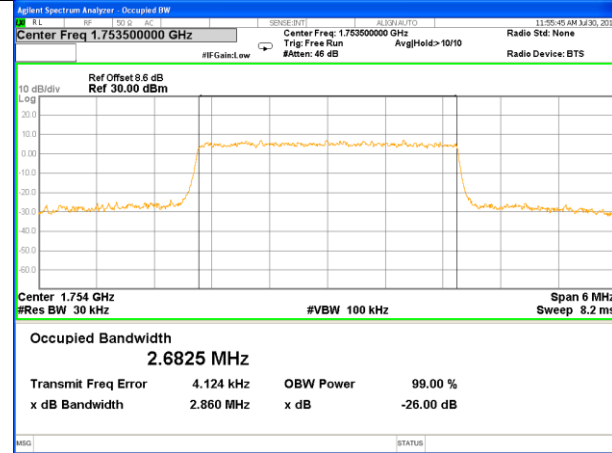

Highest Channel / 20MHz / 16QAM

LTE band 4

LTE band 4 (99% and -26 Bandwidth)

Lowest Channel / 1.4MHz / QPSK

Lowest Channel / 1.4MHz / 16QAM

Middle Channel / 1.4MHz / QPSK

Middle Channel / 1.4MHz / 16QAM

Highest Channel / 1.4MHz / QPSK

Highest Channel / 1.4MHz / 16QAM

LTE band 4

LTE band 4 (99% and -26 Bandwidth)

Lowest Channel / 3MHz / QPSK

Lowest Channel / 3MHz / 16QAM

Middle Channel / 3MHz / QPSK

Middle Channel / 3MHz / 16QAM

Highest Channel / 3MHz / QPSK

Highest Channel / 3MHz / 16QAM

LTE band 4

LTE band 4 (99% and -26 Bandwidth)

Lowest Channel / 5MHz / QPSK

Lowest Channel / 5MHz / 16QAM

Middle Channel / 5MHz / QPSK

Middle Channel / 5MHz / 16QAM

Highest Channel / 5MHz / QPSK