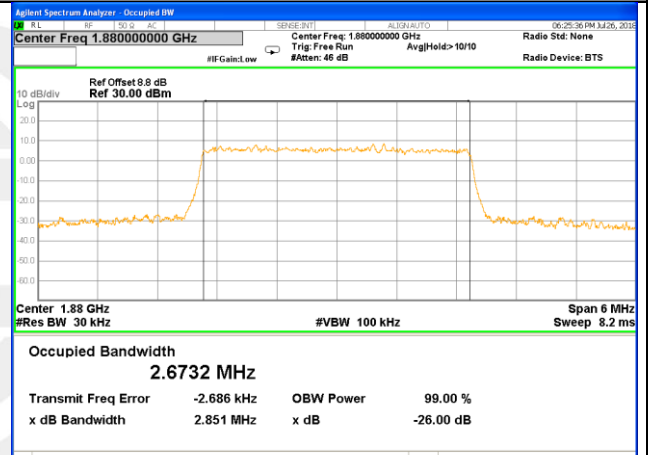

## LTE band 2 (99% and -26 Bandwidth)

LTE band 2

LTE band 2 (99% and -26 Bandwidth)

Lowest Channel / 3MHz / QPSK

Lowest Channel / 3MHz / 16QAM

Middle Channel / 3MHz / QPSK

Middle Channel / 3MHz / 16QAM

Highest Channel / 3MHz / QPSK

Highest Channel / 3MHz / 16QAM

LTE band 2

LTE band 2 (99% and -26 Bandwidth)

Lowest Channel / 5MHz / QPSK

Lowest Channel / 5MHz / 16QAM

Middle Channel / 5MHz / QPSK

Middle Channel / 5MHz / 16QAM

Highest Channel / 5MHz / QPSK