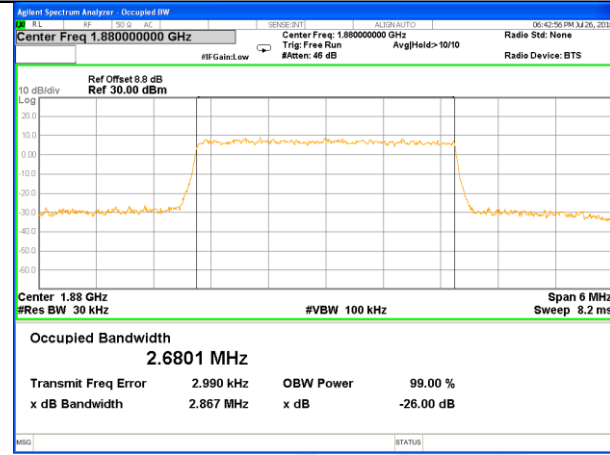

## LTE band 2 (99% and -26 Bandwidth)

LTE band 2

LTE band 2 (99% and -26 Bandwidth)

Lowest Channel / 3MHz / QPSK

Lowest Channel / 3MHz / 16QAM

Middle Channel / 3MHz / QPSK

Middle Channel / 3MHz / 16QAM

Highest Channel / 3MHz / QPSK

Highest Channel / 3MHz / 16QAM

LTE band 2

LTE band 2 (99% and -26 Bandwidth)

Lowest Channel / 5MHz / QPSK

Lowest Channel / 5MHz / 16QAM

Middle Channel / 5MHz / QPSK

Middle Channel / 5MHz / 16QAM

Highest Channel / 5MHz / QPSK