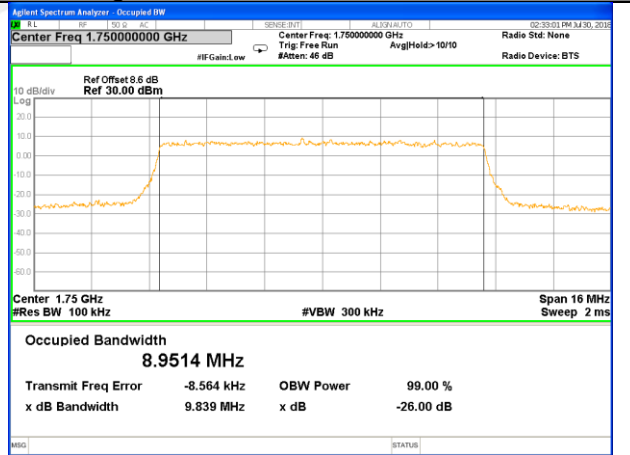

Highest Channel / 3MHz / 16QAM

LTE band 4

LTE band 4 (99% and -26 Bandwidth)

Lowest Channel / 5MHz / QPSK

Lowest Channel / 5MHz / 16QAM

Middle Channel / 5MHz / QPSK

Middle Channel / 5MHz / 16QAM

Highest Channel / 5MHz / QPSK

Highest Channel / 5MHz / 16QAM

LTE band 4

LTE band 4 (99% and -26 Bandwidth)

Lowest Channel / 10MHz / QPSK

Lowest Channel / 10MHz / 16QAM

Middle Channel / 10MHz / QPSK

Middle Channel / 10MHz / 16QAM

Highest Channel / 10MHz / QPSK

Highest Channel / 10MHz / 16QAM

LTE band 4

LTE band 4 (99% and -26 Bandwidth)

Lowest Channel / 15MHz / QPSK

Lowest Channel / 15MHz / 16QAM

Middle Channel / 15MHz / QPSK

Middle Channel / 15MHz / 16QAM

Highest Channel / 15MHz / QPSK