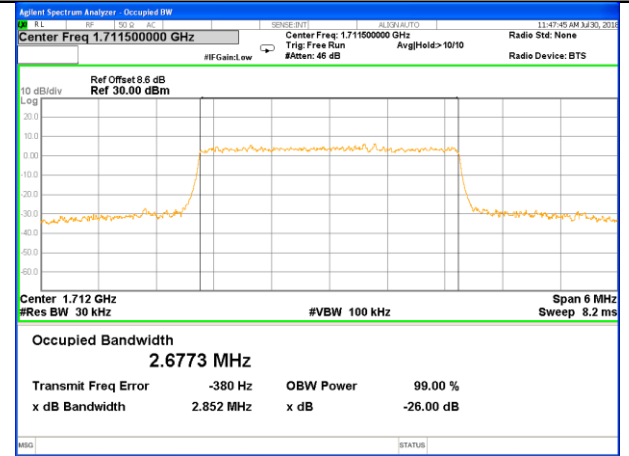

Highest Channel / 20MHz / 16QAM

LTE band 4

LTE band 4 (99% and -26 Bandwidth)

Lowest Channel / 1.4MHz / QPSK

Lowest Channel / 1.4MHz / 16QAM

Middle Channel / 1.4MHz / QPSK

Middle Channel / 1.4MHz / 16QAM

Highest Channel / 1.4MHz / QPSK

Highest Channel / 1.4MHz / 16QAM

LTE band 4

LTE band 4 (99% and -26 Bandwidth)

Lowest Channel / 3MHz / QPSK

Lowest Channel / 3MHz / 16QAM

Middle Channel / 3MHz / QPSK

Middle Channel / 3MHz / 16QAM

Highest Channel / 3MHz / QPSK

Highest Channel / 3MHz / 16QAM

LTE band 4

LTE band 4 (99% and -26 Bandwidth)

Lowest Channel / 5MHz / QPSK

Lowest Channel / 5MHz / 16QAM

Middle Channel / 5MHz / QPSK

Middle Channel / 5MHz / 16QAM

Highest Channel / 5MHz / QPSK