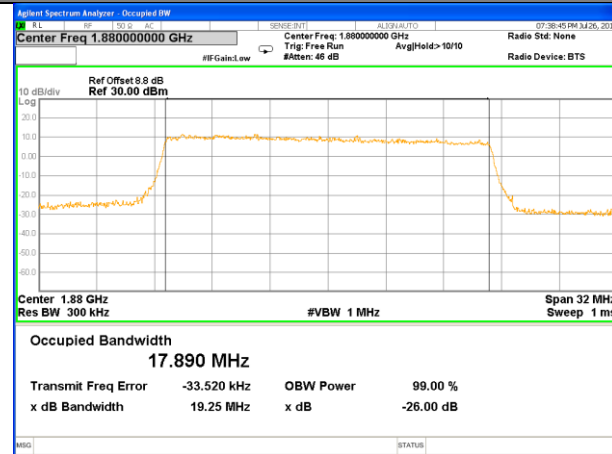

Highest Channel / 10MHz / 16QAM

LTE band 2

LTE band 2 (99% and -26 Bandwidth)

Lowest Channel / 15MHz / QPSK

Lowest Channel / 15MHz / 16QAM

Middle Channel / 15MHz / QPSK

Middle Channel / 15MHz / 16QAM

Highest Channel / 15MHz / QPSK

Highest Channel / 15MHz / 16QAM

LTE band 2

LTE band 2 (99% and -26 Bandwidth)

Lowest Channel / 20MHz / QPSK

Lowest Channel / 20MHz / 16QAM

Middle Channel / 20MHz / QPSK

Middle Channel / 20MHz / 16QAM

Highest Channel / 20MHz / QPSK

Highest Channel / 20MHz / 16QAM

LTE band 4

LTE band 4 (99% and -26 Bandwidth)

Lowest Channel / 1.4MHz / QPSK

Lowest Channel / 1.4MHz / 16QAM

Middle Channel / 1.4MHz / QPSK

Middle Channel / 1.4MHz / 16QAM

Highest Channel / 1.4MHz / QPSK

Highest Channel / 1.4MHz / 16QAM

LTE band 4

LTE band 4 (99% and -26 Bandwidth)

Lowest Channel / 3MHz / QPSK

Lowest Channel / 3MHz / 16QAM

Middle Channel / 3MHz / QPSK

Middle Channel / 3MHz / 16QAM

Highest Channel / 3MHz / QPSK