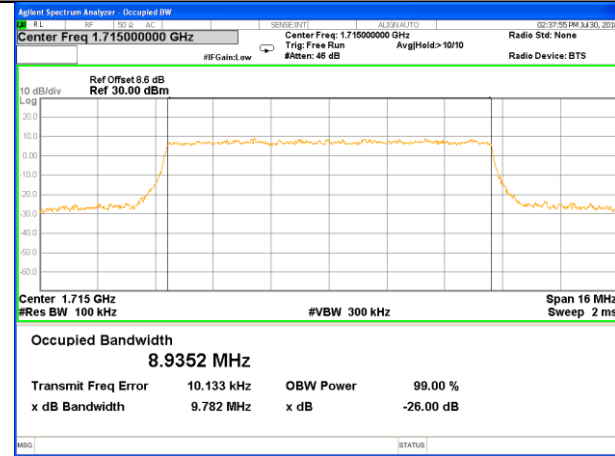

Highest Channel / 3MHz / 16QAM

LTE band 4

LTE band 4 (99% and -26 Bandwidth)

Lowest Channel / 5MHz / QPSK

Lowest Channel / 5MHz / 16QAM

Middle Channel / 5MHz / QPSK

Middle Channel / 5MHz / 16QAM

Highest Channel / 5MHz / QPSK

Highest Channel / 5MHz / 16QAM

LTE band 4

LTE band 4 (99% and -26 Bandwidth)

Lowest Channel / 10MHz / QPSK

Lowest Channel / 10MHz / 16QAM

Middle Channel / 10MHz / QPSK

Middle Channel / 10MHz / 16QAM

Highest Channel / 10MHz / QPSK

Highest Channel / 10MHz / 16QAM

LTE band 4

LTE band 4 (99% and -26 Bandwidth)

Lowest Channel / 15MHz / QPSK

Lowest Channel / 15MHz / 16QAM

Middle Channel / 15MHz / QPSK

Middle Channel / 15MHz / 16QAM

Highest Channel / 15MHz / QPSK