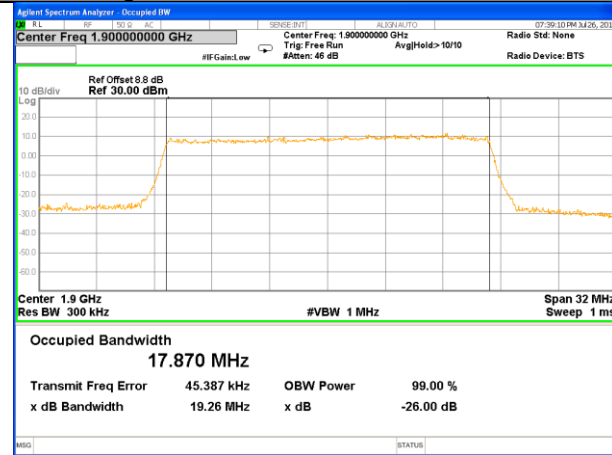

Highest Channel / 10MHz / 16QAM

LTE band 2

LTE band 2 (99% and -26 Bandwidth)

Lowest Channel / 15MHz / QPSK

Lowest Channel / 15MHz / 16QAM

Middle Channel / 15MHz / QPSK

Middle Channel / 15MHz / 16QAM

Highest Channel / 15MHz / QPSK

Highest Channel / 15MHz / 16QAM

LTE band 2

LTE band 2 (99% and -26 Bandwidth)

Lowest Channel / 20MHz / QPSK

Lowest Channel / 20MHz / 16QAM

Middle Channel / 20MHz / QPSK

Middle Channel / 20MHz / 16QAM

Highest Channel / 20MHz / QPSK

Highest Channel / 20MHz / 16QAM

LTE band 4

LTE band 4 (99% and -26 Bandwidth)

Lowest Channel / 1.4MHz / QPSK

Lowest Channel / 1.4MHz / 16QAM

Middle Channel / 1.4MHz / QPSK

Middle Channel / 1.4MHz / 16QAM

Highest Channel / 1.4MHz / QPSK