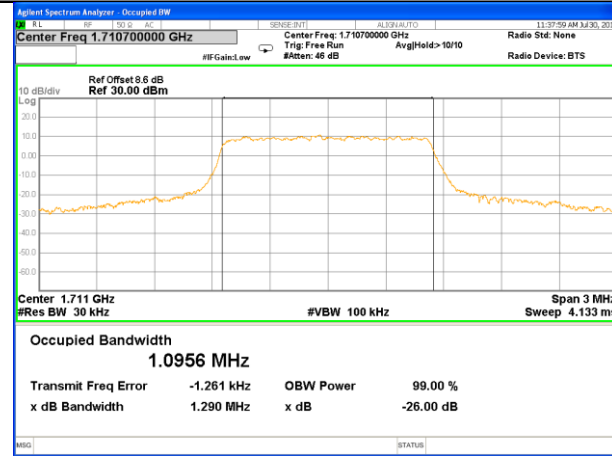

Highest Channel / 15MHz / 16QAM

LTE band 2

LTE band 2 (99% and -26 Bandwidth)

Lowest Channel / 20MHz / QPSK

Lowest Channel / 20MHz / 16QAM

Middle Channel / 20MHz / QPSK

Middle Channel / 20MHz / 16QAM

Highest Channel / 20MHz / QPSK

Highest Channel / 20MHz / 16QAM

LTE band 4

LTE band 4 (99% and -26 Bandwidth)

Lowest Channel / 1.4MHz / QPSK

Lowest Channel / 1.4MHz / 16QAM

Middle Channel / 1.4MHz / QPSK

Middle Channel / 1.4MHz / 16QAM

Highest Channel / 1.4MHz / QPSK

Highest Channel / 1.4MHz / 16QAM

LTE band 4

LTE band 4 (99% and -26 Bandwidth)

Lowest Channel / 3MHz / QPSK

Lowest Channel / 3MHz / 16QAM

Middle Channel / 3MHz / QPSK

Middle Channel / 3MHz / 16QAM

Highest Channel / 3MHz / QPSK