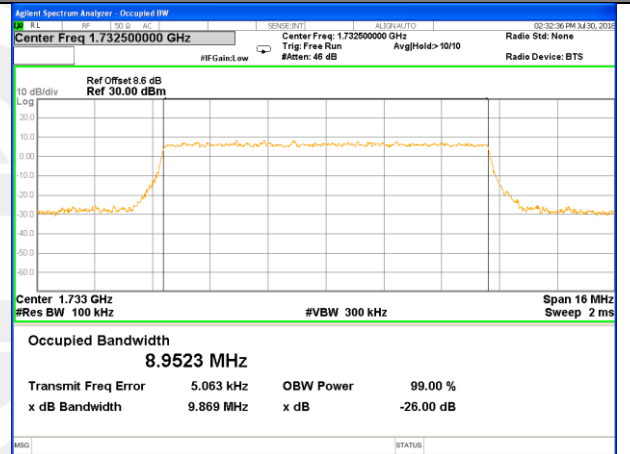

Highest Channel / 3MHz / 16QAM

LTE band 4

LTE band 4 (99% and -26 Bandwidth)

Lowest Channel / 5MHz / QPSK

Lowest Channel / 5MHz / 16QAM

Middle Channel / 5MHz / QPSK

Middle Channel / 5MHz / 16QAM

Highest Channel / 5MHz / QPSK

Highest Channel / 5MHz / 16QAM

LTE band 4

LTE band 4 (99% and -26 Bandwidth)

Lowest Channel / 10MHz / QPSK

Lowest Channel / 10MHz / 16QAM

Middle Channel / 10MHz / QPSK

Middle Channel / 10MHz / 16QAM

Highest Channel / 10MHz / QPSK

Highest Channel / 10MHz / 16QAM

LTE band 4

LTE band 4 (99% and -26 Bandwidth)

Lowest Channel / 15MHz / QPSK

Lowest Channel / 15MHz / 16QAM

Middle Channel / 15MHz / QPSK

Middle Channel / 15MHz / 16QAM

Highest Channel / 15MHz / QPSK