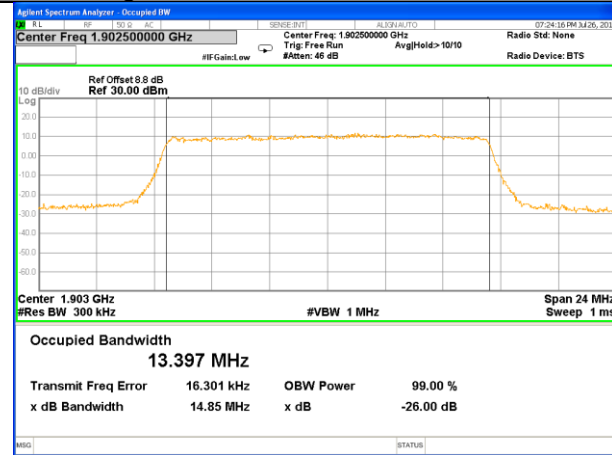

Highest Channel / 5MHz / 16QAM

LTE band 2

LTE band 2 (99% and -26 Bandwidth)

Lowest Channel / 10MHz / QPSK

Lowest Channel / 10MHz / 16QAM

Middle Channel / 10MHz / QPSK

Middle Channel / 10MHz / 16QAM

Highest Channel / 10MHz / QPSK

Highest Channel / 10MHz / 16QAM

LTE band 2

LTE band 2 (99% and -26 Bandwidth)

Lowest Channel / 15MHz / QPSK

Lowest Channel / 15MHz / 16QAM

Middle Channel / 15MHz / QPSK

Middle Channel / 15MHz / 16QAM

Highest Channel / 15MHz / QPSK

Highest Channel / 15MHz / 16QAM

LTE band 2

LTE band 2 (99% and -26 Bandwidth)

Lowest Channel / 20MHz / QPSK

Lowest Channel / 20MHz / 16QAM

Middle Channel / 20MHz / QPSK

Middle Channel / 20MHz / 16QAM

Highest Channel / 20MHz / QPSK

Highest Channel / 20MHz / 16QAM

LTE band 4

LTE band 4 (99% and -26 Bandwidth)

Lowest Channel / 1.4MHz / QPSK

Lowest Channel / 1.4MHz / 16QAM

Middle Channel / 1.4MHz / QPSK

Middle Channel / 1.4MHz / 16QAM

Highest Channel / 1.4MHz / QPSK