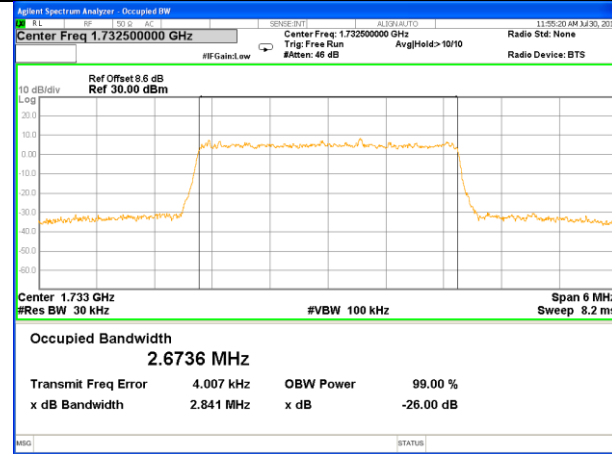

Highest Channel / 20MHz / 16QAM

LTE band 4

LTE band 4 (99% and -26 Bandwidth)

Lowest Channel / 1.4MHz / QPSK

Lowest Channel / 1.4MHz / 16QAM

Middle Channel / 1.4MHz / QPSK

Middle Channel / 1.4MHz / 16QAM

Highest Channel / 1.4MHz / QPSK

Highest Channel / 1.4MHz / 16QAM

LTE band 4

LTE band 4 (99% and -26 Bandwidth)

Lowest Channel / 3MHz / QPSK

Lowest Channel / 3MHz / 16QAM

Middle Channel / 3MHz / QPSK

Middle Channel / 3MHz / 16QAM

Highest Channel / 3MHz / QPSK

Highest Channel / 3MHz / 16QAM

LTE band 4

LTE band 4 (99% and -26 Bandwidth)

Lowest Channel / 5MHz / QPSK

Lowest Channel / 5MHz / 16QAM

Middle Channel / 5MHz / QPSK

Middle Channel / 5MHz / 16QAM

Highest Channel / 5MHz / QPSK