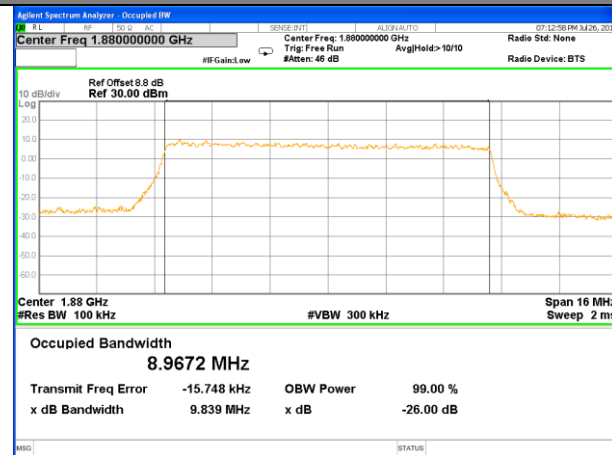

Highest Channel / 3MHz / 16QAM

LTE band 2

LTE band 2 (99% and -26 Bandwidth)

Lowest Channel / 5MHz / QPSK

Lowest Channel / 5MHz / 16QAM

Middle Channel / 5MHz / QPSK

Middle Channel / 5MHz / 16QAM

Highest Channel / 5MHz / QPSK

Highest Channel / 5MHz / 16QAM

LTE band 2

LTE band 2 (99% and -26 Bandwidth)

Lowest Channel / 10MHz / QPSK

Lowest Channel / 10MHz / 16QAM

Middle Channel / 10MHz / QPSK

Middle Channel / 10MHz / 16QAM

Highest Channel / 10MHz / QPSK

Highest Channel / 10MHz / 16QAM

LTE band 2

LTE band 2 (99% and -26 Bandwidth)

Lowest Channel / 15MHz / QPSK

Lowest Channel / 15MHz / 16QAM

Middle Channel / 15MHz / QPSK

Middle Channel / 15MHz / 16QAM

Highest Channel / 15MHz / QPSK