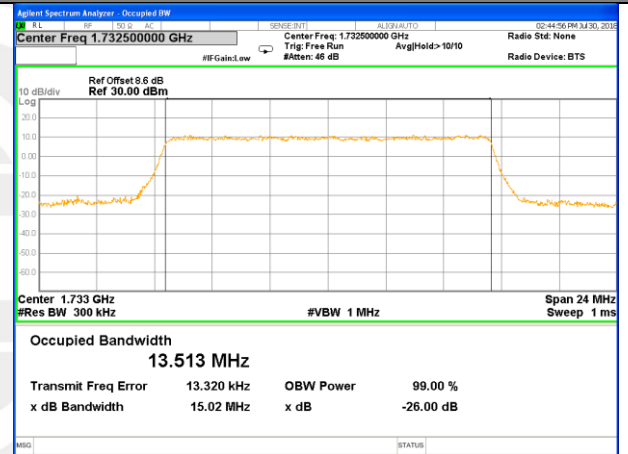

Highest Channel / 5MHz / 16QAM

LTE band 4

LTE band 4 (99% and -26 Bandwidth)

Lowest Channel / 10MHz / QPSK

Lowest Channel / 10MHz / 16QAM

Middle Channel / 10MHz / QPSK

Middle Channel / 10MHz / 16QAM

Highest Channel / 10MHz / QPSK

Highest Channel / 10MHz / 16QAM

LTE band 4

LTE band 4 (99% and -26 Bandwidth)

Lowest Channel / 15MHz / QPSK

Lowest Channel / 15MHz / 16QAM

Middle Channel / 15MHz / QPSK

Middle Channel / 15MHz / 16QAM

Highest Channel / 15MHz / QPSK

Highest Channel / 15MHz / 16QAM

LTE band 4

LTE band 4 (99% and -26 Bandwidth)

Lowest Channel / 20MHz / QPSK

Lowest Channel / 20MHz / 16QAM

Middle Channel / 20MHz / QPSK

Middle Channel / 20MHz / 16QAM

Highest Channel / 20MHz / QPSK