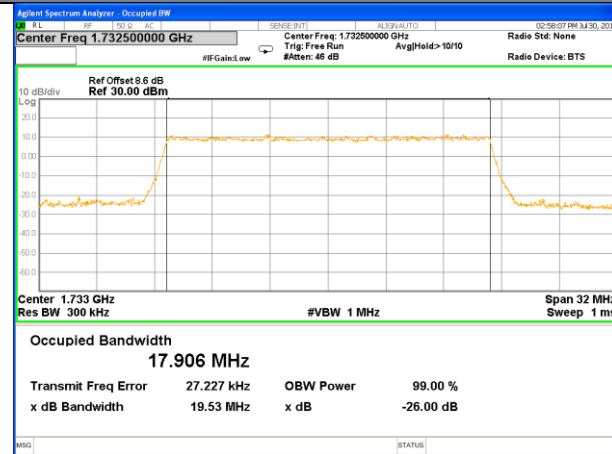

Highest Channel / 10MHz / 16QAM

LTE band 4

LTE band 4 (99% and -26 Bandwidth)

Lowest Channel / 15MHz / QPSK

Lowest Channel / 15MHz / 16QAM

Middle Channel / 15MHz / QPSK

Middle Channel / 15MHz / 16QAM

Highest Channel / 15MHz / QPSK

Highest Channel / 15MHz / 16QAM

LTE band 4

LTE band 4 (99% and -26 Bandwidth)

Lowest Channel / 20MHz / QPSK

Lowest Channel / 20MHz / 16QAM

Middle Channel / 20MHz / QPSK

Middle Channel / 20MHz / 16QAM

Highest Channel / 20MHz / QPSK

Highest Channel / 20MHz / 16QAM