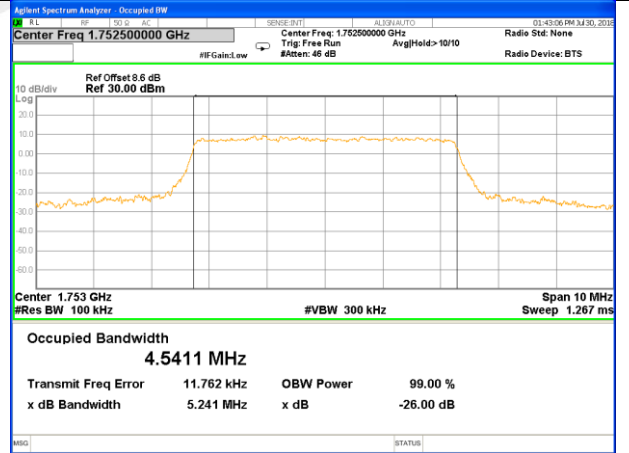

Highest Channel / 1.4MHz / 16QAM

LTE band 4

LTE band 4 (99% and -26 Bandwidth)

Lowest Channel / 3MHz / QPSK

Lowest Channel / 3MHz / 16QAM

Middle Channel / 3MHz / QPSK

Middle Channel / 3MHz / 16QAM

Highest Channel / 3MHz / QPSK

Highest Channel / 3MHz / 16QAM

LTE band 4

LTE band 4 (99% and -26 Bandwidth)

Lowest Channel / 5MHz / QPSK

Lowest Channel / 5MHz / 16QAM

Middle Channel / 5MHz / QPSK

Middle Channel / 5MHz / 16QAM

Highest Channel / 5MHz / QPSK

Highest Channel / 5MHz / 16QAM

LTE band 4

LTE band 4 (99% and -26 Bandwidth)

Lowest Channel / 10MHz / QPSK

Lowest Channel / 10MHz / 16QAM

Middle Channel / 10MHz / QPSK

Middle Channel / 10MHz / 16QAM

Highest Channel / 10MHz / QPSK