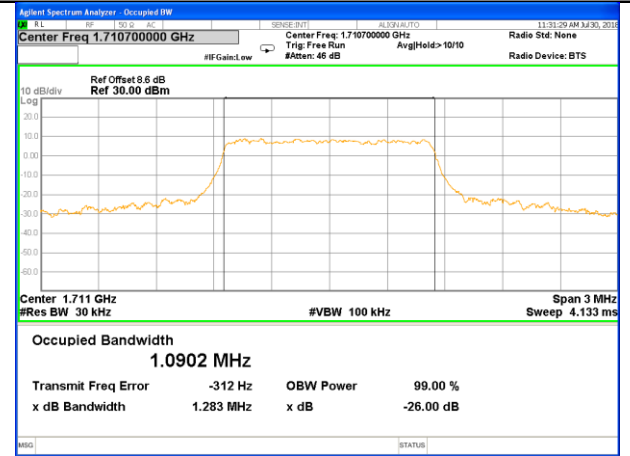

Highest Channel / 15MHz / 16QAM

LTE band 2

LTE band 2 (99% and -26 Bandwidth)

Lowest Channel / 20MHz / QPSK

Lowest Channel / 20MHz / 16QAM

Middle Channel / 20MHz / QPSK

Middle Channel / 20MHz / 16QAM

Highest Channel / 20MHz / QPSK

Highest Channel / 20MHz / 16QAM

LTE band 4

LTE band 4 (99% and -26 Bandwidth)

Lowest Channel / 1.4MHz / QPSK

Lowest Channel / 1.4MHz / 16QAM

Middle Channel / 1.4MHz / QPSK

Middle Channel / 1.4MHz / 16QAM

Highest Channel / 1.4MHz / QPSK

Highest Channel / 1.4MHz / 16QAM

LTE band 4

LTE band 4 (99% and -26 Bandwidth)

Lowest Channel / 3MHz / QPSK

Lowest Channel / 3MHz / 16QAM

Middle Channel / 3MHz / QPSK

Middle Channel / 3MHz / 16QAM

Highest Channel / 3MHz / QPSK