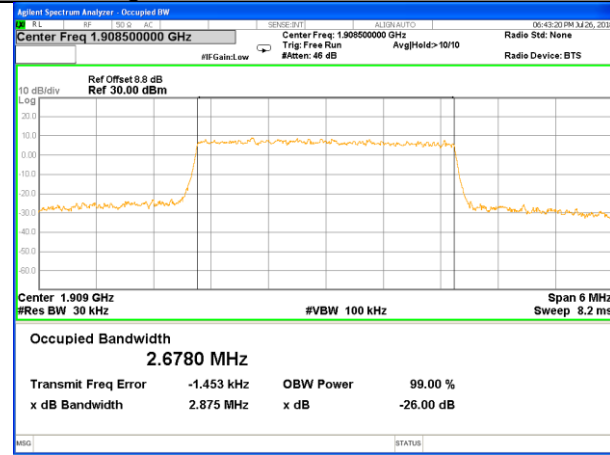

## LTE band 2 (99% and -26 Bandwidth)

LTE band 2

LTE band 2 (99% and -26 Bandwidth)

Lowest Channel / 3MHz / QPSK

Lowest Channel / 3MHz / 16QAM

Middle Channel / 3MHz / QPSK

Middle Channel / 3MHz / 16QAM

Highest Channel / 3MHz / QPSK

Highest Channel / 3MHz / 16QAM

LTE band 2

LTE band 2 (99% and -26 Bandwidth)

Lowest Channel / 5MHz / QPSK

Lowest Channel / 5MHz / 16QAM

Middle Channel / 5MHz / QPSK

Middle Channel / 5MHz / 16QAM

Highest Channel / 5MHz / QPSK