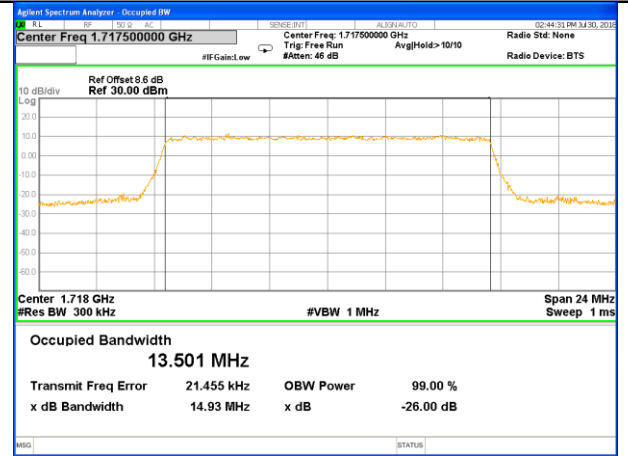

Highest Channel / 5MHz / 16QAM

LTE band 4

LTE band 4 (99% and -26 Bandwidth)

Lowest Channel / 10MHz / QPSK

Lowest Channel / 10MHz / 16QAM

Middle Channel / 10MHz / QPSK

Middle Channel / 10MHz / 16QAM

Highest Channel / 10MHz / QPSK

Highest Channel / 10MHz / 16QAM

LTE band 4

LTE band 4 (99% and -26 Bandwidth)

Lowest Channel / 15MHz / QPSK

Lowest Channel / 15MHz / 16QAM

Middle Channel / 15MHz / QPSK

Middle Channel / 15MHz / 16QAM

Highest Channel / 15MHz / QPSK

Highest Channel / 15MHz / 16QAM

LTE band 4

LTE band 4 (99% and -26 Bandwidth)

Lowest Channel / 20MHz / QPSK

Lowest Channel / 20MHz / 16QAM

Middle Channel / 20MHz / QPSK

Middle Channel / 20MHz / 16QAM

Highest Channel / 20MHz / QPSK