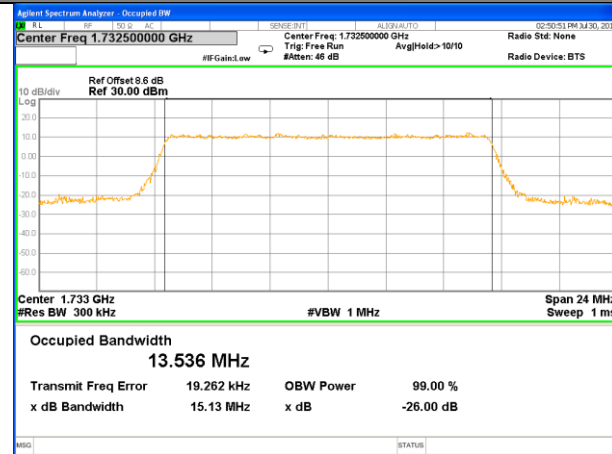

Highest Channel / 5MHz / 16QAM

LTE band 4

LTE band 4 (99% and -26 Bandwidth)

Lowest Channel / 10MHz / QPSK

Lowest Channel / 10MHz / 16QAM

Middle Channel / 10MHz / QPSK

Middle Channel / 10MHz / 16QAM

Highest Channel / 10MHz / QPSK

Highest Channel / 10MHz / 16QAM

LTE band 4

LTE band 4 (99% and -26 Bandwidth)

Lowest Channel / 15MHz / QPSK

Lowest Channel / 15MHz / 16QAM

Middle Channel / 15MHz / QPSK

Middle Channel / 15MHz / 16QAM

Highest Channel / 15MHz / QPSK

Highest Channel / 15MHz / 16QAM

LTE band 4

LTE band 4 (99% and -26 Bandwidth)

Lowest Channel / 20MHz / QPSK

Lowest Channel / 20MHz / 16QAM

Middle Channel / 20MHz / QPSK

Middle Channel / 20MHz / 16QAM

Highest Channel / 20MHz / QPSK

Highest Channel / 20MHz / 16QAM