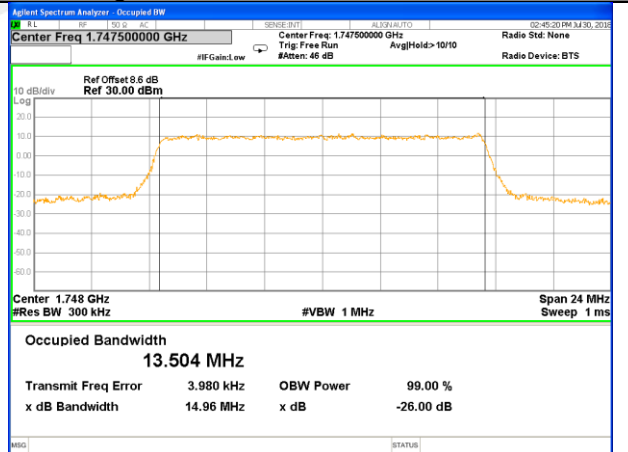

Highest Channel / 5MHz / 16QAM

LTE band 4

LTE band 4 (99% and -26 Bandwidth)

Lowest Channel / 10MHz / QPSK

Lowest Channel / 10MHz / 16QAM

Middle Channel / 10MHz / QPSK

Middle Channel / 10MHz / 16QAM

Highest Channel / 10MHz / QPSK

Highest Channel / 10MHz / 16QAM

LTE band 4

LTE band 4 (99% and -26 Bandwidth)

Lowest Channel / 15MHz / QPSK

Lowest Channel / 15MHz / 16QAM

Middle Channel / 15MHz / QPSK

Middle Channel / 15MHz / 16QAM

Highest Channel / 15MHz / QPSK

Highest Channel / 15MHz / 16QAM

LTE band 4

LTE band 4 (99% and -26 Bandwidth)

Lowest Channel / 20MHz / QPSK

Lowest Channel / 20MHz / 16QAM

Middle Channel / 20MHz / QPSK

Middle Channel / 20MHz / 16QAM

Highest Channel / 20MHz / QPSK