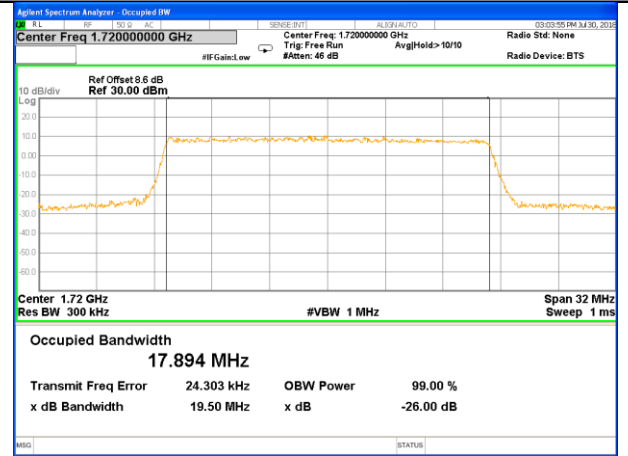

Highest Channel / 10MHz / 16QAM

LTE band 4

LTE band 4 (99% and -26 Bandwidth)

Lowest Channel / 15MHz / QPSK

Lowest Channel / 15MHz / 16QAM

Middle Channel / 15MHz / QPSK

Middle Channel / 15MHz / 16QAM

Highest Channel / 15MHz / QPSK

Highest Channel / 15MHz / 16QAM

LTE band 4

LTE band 4 (99% and -26 Bandwidth)

Lowest Channel / 20MHz / QPSK

Lowest Channel / 20MHz / 16QAM

Middle Channel / 20MHz / QPSK

Middle Channel / 20MHz / 16QAM

Highest Channel / 20MHz / QPSK

Highest Channel / 20MHz / 16QAM