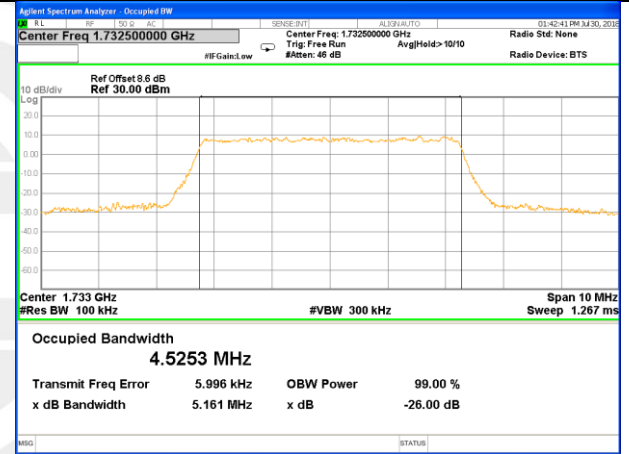

Highest Channel / 1.4MHz / 16QAM

LTE band 4

LTE band 4 (99% and -26 Bandwidth)

Lowest Channel / 3MHz / QPSK

Lowest Channel / 3MHz / 16QAM

Middle Channel / 3MHz / QPSK

Middle Channel / 3MHz / 16QAM

Highest Channel / 3MHz / QPSK

Highest Channel / 3MHz / 16QAM

LTE band 4

LTE band 4 (99% and -26 Bandwidth)

Lowest Channel / 5MHz / QPSK

Lowest Channel / 5MHz / 16QAM

Middle Channel / 5MHz / QPSK

Middle Channel / 5MHz / 16QAM

Highest Channel / 5MHz / QPSK

Highest Channel / 5MHz / 16QAM

LTE band 4

LTE band 4 (99% and -26 Bandwidth)

Lowest Channel / 10MHz / QPSK

Lowest Channel / 10MHz / 16QAM

Middle Channel / 10MHz / QPSK

Middle Channel / 10MHz / 16QAM

Highest Channel / 10MHz / QPSK