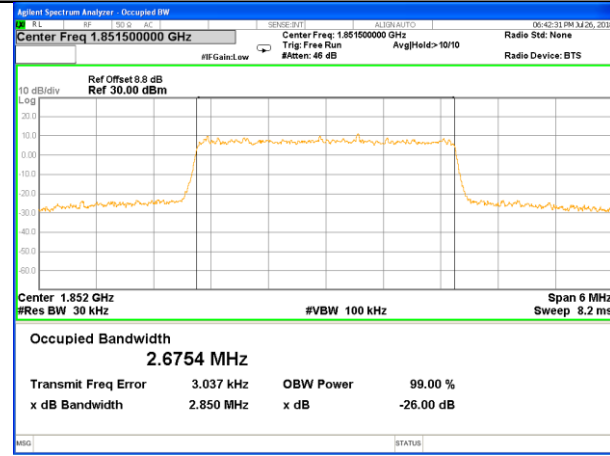

## LTE band 2 (99% and -26 Bandwidth)

LTE band 2

LTE band 2 (99% and -26 Bandwidth)

Lowest Channel / 3MHz / QPSK

Lowest Channel / 3MHz / 16QAM

Middle Channel / 3MHz / QPSK

Middle Channel / 3MHz / 16QAM

Highest Channel / 3MHz / QPSK

Highest Channel / 3MHz / 16QAM

LTE band 2

LTE band 2 (99% and -26 Bandwidth)

Lowest Channel / 5MHz / QPSK

Lowest Channel / 5MHz / 16QAM

Middle Channel / 5MHz / QPSK

Middle Channel / 5MHz / 16QAM

Highest Channel / 5MHz / QPSK