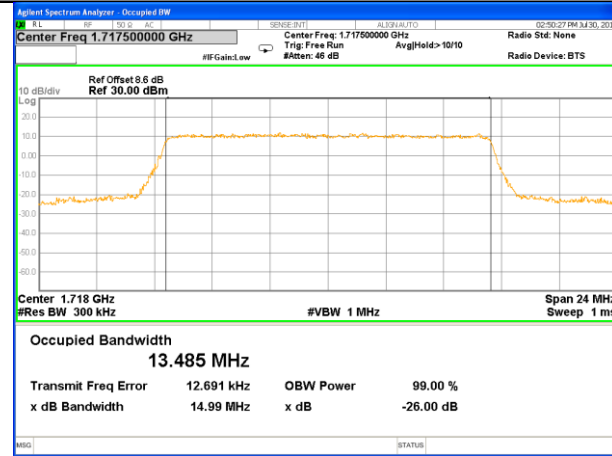

Highest Channel / 5MHz / 16QAM

LTE band 4

LTE band 4 (99% and -26 Bandwidth)

Lowest Channel / 10MHz / QPSK

Lowest Channel / 10MHz / 16QAM

Middle Channel / 10MHz / QPSK

Middle Channel / 10MHz / 16QAM

Highest Channel / 10MHz / QPSK

Highest Channel / 10MHz / 16QAM

LTE band 4

LTE band 4 (99% and -26 Bandwidth)

Lowest Channel / 15MHz / QPSK

Lowest Channel / 15MHz / 16QAM

Middle Channel / 15MHz / QPSK

Middle Channel / 15MHz / 16QAM

Highest Channel / 15MHz / QPSK

Highest Channel / 15MHz / 16QAM

LTE band 4

LTE band 4 (99% and -26 Bandwidth)

Lowest Channel / 20MHz / QPSK

Lowest Channel / 20MHz / 16QAM

Middle Channel / 20MHz / QPSK

Middle Channel / 20MHz / 16QAM

Highest Channel / 20MHz / QPSK