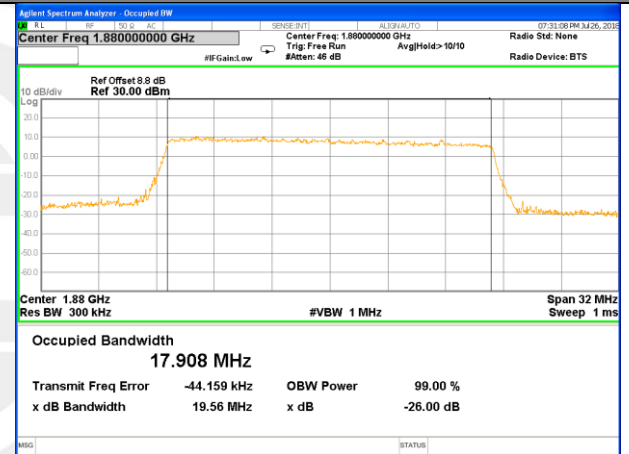

Highest Channel / 10MHz / 16QAM

LTE band 2

LTE band 2 (99% and -26 Bandwidth)

Lowest Channel / 15MHz / QPSK

Lowest Channel / 15MHz / 16QAM

Middle Channel / 15MHz / QPSK

Middle Channel / 15MHz / 16QAM

Highest Channel / 15MHz / QPSK

Highest Channel / 15MHz / 16QAM

LTE band 2

LTE band 2 (99% and -26 Bandwidth)

Lowest Channel / 20MHz / QPSK

Lowest Channel / 20MHz / 16QAM

Middle Channel / 20MHz / QPSK

Middle Channel / 20MHz / 16QAM

Highest Channel / 20MHz / QPSK

Highest Channel / 20MHz / 16QAM

LTE band 4

LTE band 4 (99% and -26 Bandwidth)

Lowest Channel / 1.4MHz / QPSK

Lowest Channel / 1.4MHz / 16QAM

Middle Channel / 1.4MHz / QPSK

Middle Channel / 1.4MHz / 16QAM

Highest Channel / 1.4MHz / QPSK