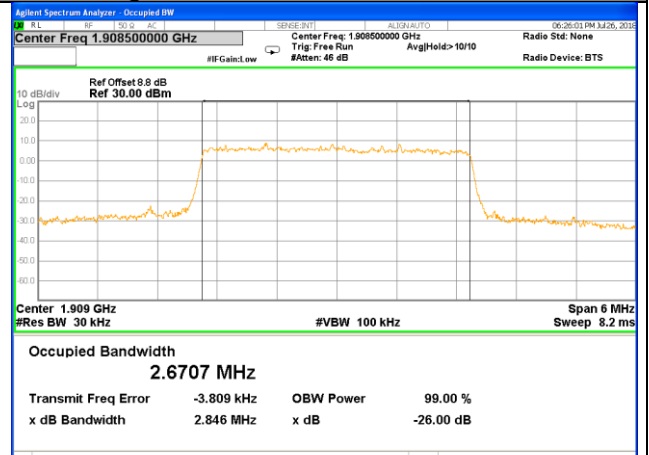

## LTE band 2 (99% and -26 Bandwidth)

LTE band 2

LTE band 2 (99% and -26 Bandwidth)

Lowest Channel / 3MHz / QPSK

Lowest Channel / 3MHz / 16QAM

Middle Channel / 3MHz / QPSK

Middle Channel / 3MHz / 16QAM

Highest Channel / 3MHz / QPSK

Highest Channel / 3MHz / 16QAM

LTE band 2

LTE band 2 (99% and -26 Bandwidth)

Lowest Channel / 5MHz / QPSK

Lowest Channel / 5MHz / 16QAM

Middle Channel / 5MHz / QPSK

Middle Channel / 5MHz / 16QAM

Highest Channel / 5MHz / QPSK