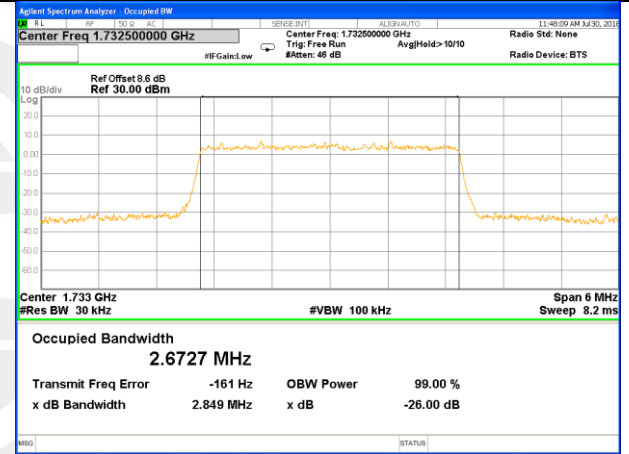

Highest Channel / 20MHz / 16QAM

LTE band 4

LTE band 4 (99% and -26 Bandwidth)

Lowest Channel / 1.4MHz / QPSK

Lowest Channel / 1.4MHz / 16QAM

Middle Channel / 1.4MHz / QPSK

Middle Channel / 1.4MHz / 16QAM

Highest Channel / 1.4MHz / QPSK

Highest Channel / 1.4MHz / 16QAM

LTE band 4

LTE band 4 (99% and -26 Bandwidth)

Lowest Channel / 3MHz / QPSK

Lowest Channel / 3MHz / 16QAM

Middle Channel / 3MHz / QPSK

Middle Channel / 3MHz / 16QAM

Highest Channel / 3MHz / QPSK

Highest Channel / 3MHz / 16QAM

LTE band 4

LTE band 4 (99% and -26 Bandwidth)

Lowest Channel / 5MHz / QPSK

Lowest Channel / 5MHz / 16QAM

Middle Channel / 5MHz / QPSK

Middle Channel / 5MHz / 16QAM

Highest Channel / 5MHz / QPSK