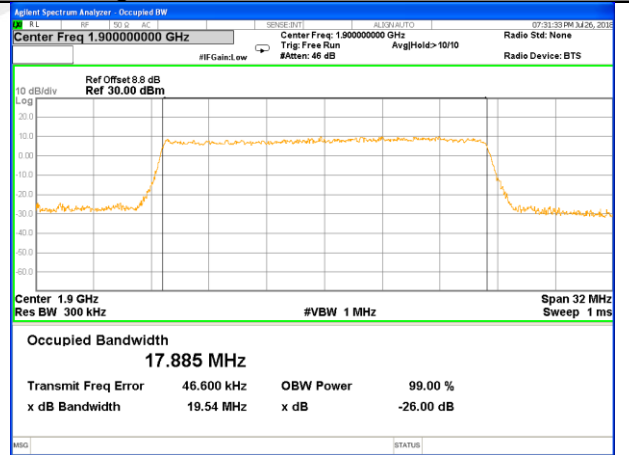

Highest Channel / 10MHz / 16QAM

LTE band 2

LTE band 2 (99% and -26 Bandwidth)

Lowest Channel / 15MHz / QPSK

Lowest Channel / 15MHz / 16QAM

Middle Channel / 15MHz / QPSK

Middle Channel / 15MHz / 16QAM

Highest Channel / 15MHz / QPSK

Highest Channel / 15MHz / 16QAM

LTE band 2

LTE band 2 (99% and -26 Bandwidth)

Lowest Channel / 20MHz / QPSK

Lowest Channel / 20MHz / 16QAM

Middle Channel / 20MHz / QPSK

Middle Channel / 20MHz / 16QAM

Highest Channel / 20MHz / QPSK

Highest Channel / 20MHz / 16QAM

LTE band 4

LTE band 4 (99% and -26 Bandwidth)

Lowest Channel / 1.4MHz / QPSK

Lowest Channel / 1.4MHz / 16QAM

Middle Channel / 1.4MHz / QPSK

Middle Channel / 1.4MHz / 16QAM

Highest Channel / 1.4MHz / QPSK