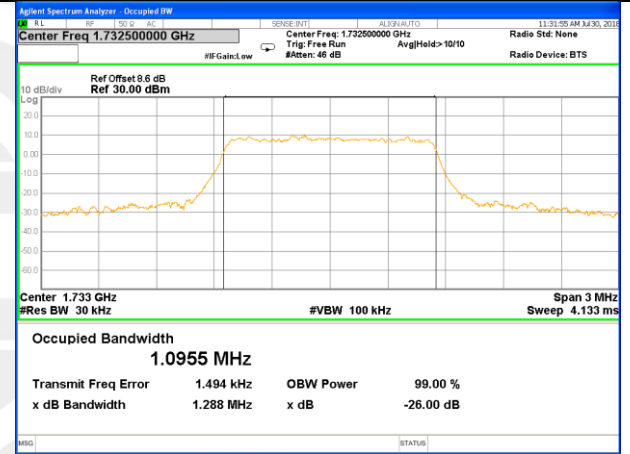

Highest Channel / 15MHz / 16QAM

LTE band 2

LTE band 2 (99% and -26 Bandwidth)

Lowest Channel / 20MHz / QPSK

Lowest Channel / 20MHz / 16QAM

Middle Channel / 20MHz / QPSK

Middle Channel / 20MHz / 16QAM

Highest Channel / 20MHz / QPSK

Highest Channel / 20MHz / 16QAM

LTE band 4

LTE band 4 (99% and -26 Bandwidth)

Lowest Channel / 1.4MHz / QPSK

Lowest Channel / 1.4MHz / 16QAM

Middle Channel / 1.4MHz / QPSK

Middle Channel / 1.4MHz / 16QAM

Highest Channel / 1.4MHz / QPSK

Highest Channel / 1.4MHz / 16QAM

LTE band 4

LTE band 4 (99% and -26 Bandwidth)

Lowest Channel / 3MHz / QPSK

Lowest Channel / 3MHz / 16QAM

Middle Channel / 3MHz / QPSK

Middle Channel / 3MHz / 16QAM

Highest Channel / 3MHz / QPSK