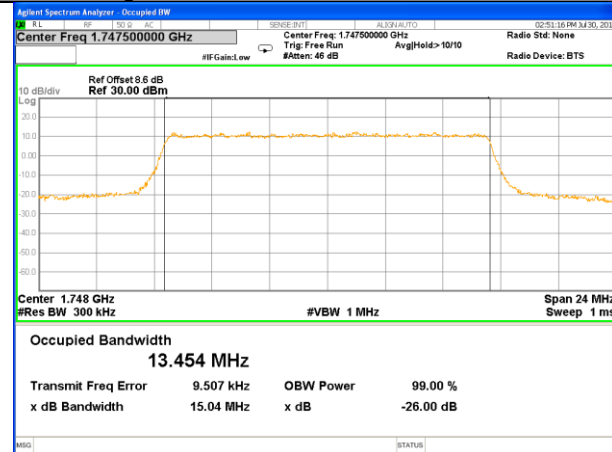

Highest Channel / 5MHz / 16QAM

LTE band 4

LTE band 4 (99% and -26 Bandwidth)

Lowest Channel / 10MHz / QPSK

Lowest Channel / 10MHz / 16QAM

Middle Channel / 10MHz / QPSK

Middle Channel / 10MHz / 16QAM

Highest Channel / 10MHz / QPSK

Highest Channel / 10MHz / 16QAM

LTE band 4

LTE band 4 (99% and -26 Bandwidth)

Lowest Channel / 15MHz / QPSK

Lowest Channel / 15MHz / 16QAM

Middle Channel / 15MHz / QPSK

Middle Channel / 15MHz / 16QAM

Highest Channel / 15MHz / QPSK

Highest Channel / 15MHz / 16QAM

LTE band 4

LTE band 4 (99% and -26 Bandwidth)

Lowest Channel / 20MHz / QPSK

Lowest Channel / 20MHz / 16QAM

Middle Channel / 20MHz / QPSK

Middle Channel / 20MHz / 16QAM

Highest Channel / 20MHz / QPSK