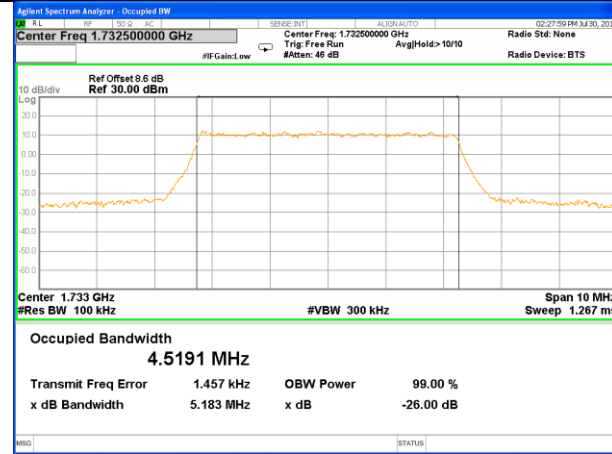

Highest Channel / 1.4MHz / 16QAM

LTE band 4

LTE band 4 (99% and -26 Bandwidth)

Lowest Channel / 3MHz / QPSK

Lowest Channel / 3MHz / 16QAM

Middle Channel / 3MHz / QPSK

Middle Channel / 3MHz / 16QAM

Highest Channel / 3MHz / QPSK

Highest Channel / 3MHz / 16QAM

LTE band 4

LTE band 4 (99% and -26 Bandwidth)

Lowest Channel / 5MHz / QPSK

Lowest Channel / 5MHz / 16QAM

Middle Channel / 5MHz / QPSK

Middle Channel / 5MHz / 16QAM

Highest Channel / 5MHz / QPSK

Highest Channel / 5MHz / 16QAM

LTE band 4

LTE band 4 (99% and -26 Bandwidth)

Lowest Channel / 10MHz / QPSK

Lowest Channel / 10MHz / 16QAM

Middle Channel / 10MHz / QPSK

Middle Channel / 10MHz / 16QAM

Highest Channel / 10MHz / QPSK