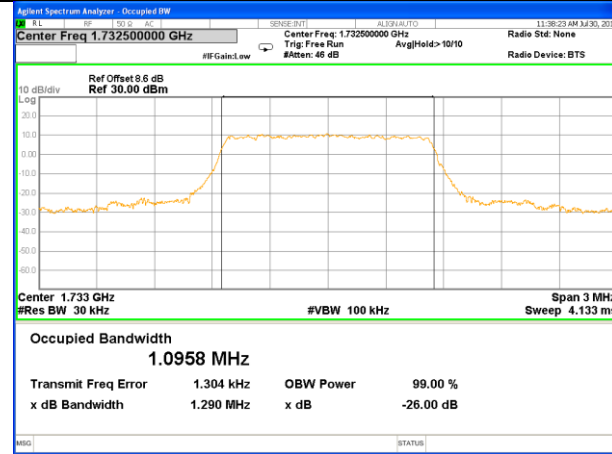

Highest Channel / 15MHz / 16QAM

LTE band 2

LTE band 2 (99% and -26 Bandwidth)

Lowest Channel / 20MHz / QPSK

Lowest Channel / 20MHz / 16QAM

Middle Channel / 20MHz / QPSK

Middle Channel / 20MHz / 16QAM

Highest Channel / 20MHz / QPSK

Highest Channel / 20MHz / 16QAM

LTE band 4

LTE band 4 (99% and -26 Bandwidth)

Lowest Channel / 1.4MHz / QPSK

Lowest Channel / 1.4MHz / 16QAM

Middle Channel / 1.4MHz / QPSK

Middle Channel / 1.4MHz / 16QAM

Highest Channel / 1.4MHz / QPSK

Highest Channel / 1.4MHz / 16QAM

LTE band 4

LTE band 4 (99% and -26 Bandwidth)

Lowest Channel / 3MHz / QPSK

Lowest Channel / 3MHz / 16QAM

Middle Channel / 3MHz / QPSK

Middle Channel / 3MHz / 16QAM

Highest Channel / 3MHz / QPSK