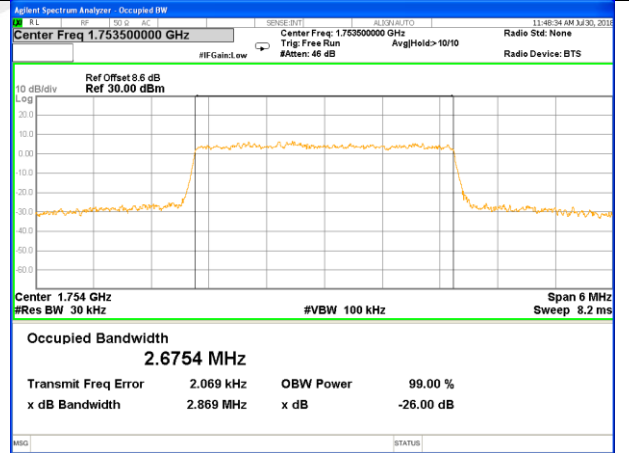

Highest Channel / 20MHz / 16QAM

LTE band 4

LTE band 4 (99% and -26 Bandwidth)

Lowest Channel / 1.4MHz / QPSK

Lowest Channel / 1.4MHz / 16QAM

Middle Channel / 1.4MHz / QPSK

Middle Channel / 1.4MHz / 16QAM

Highest Channel / 1.4MHz / QPSK

Highest Channel / 1.4MHz / 16QAM

LTE band 4

LTE band 4 (99% and -26 Bandwidth)

Lowest Channel / 3MHz / QPSK

Lowest Channel / 3MHz / 16QAM

Middle Channel / 3MHz / QPSK

Middle Channel / 3MHz / 16QAM

Highest Channel / 3MHz / QPSK

Highest Channel / 3MHz / 16QAM

LTE band 4

LTE band 4 (99% and -26 Bandwidth)

Lowest Channel / 5MHz / QPSK

Lowest Channel / 5MHz / 16QAM

Middle Channel / 5MHz / QPSK

Middle Channel / 5MHz / 16QAM

Highest Channel / 5MHz / QPSK