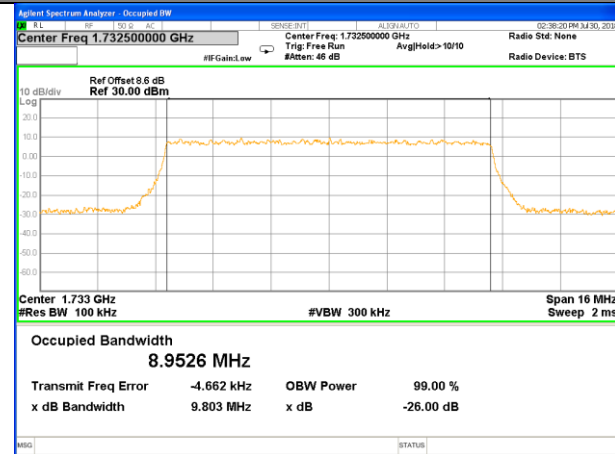

Highest Channel / 3MHz / 16QAM

LTE band 4

LTE band 4 (99% and -26 Bandwidth)

Lowest Channel / 5MHz / QPSK

Lowest Channel / 5MHz / 16QAM

Middle Channel / 5MHz / QPSK

Middle Channel / 5MHz / 16QAM

Highest Channel / 5MHz / QPSK

Highest Channel / 5MHz / 16QAM

LTE band 4

LTE band 4 (99% and -26 Bandwidth)

Lowest Channel / 10MHz / QPSK

Lowest Channel / 10MHz / 16QAM

Middle Channel / 10MHz / QPSK

Middle Channel / 10MHz / 16QAM

Highest Channel / 10MHz / QPSK

Highest Channel / 10MHz / 16QAM

LTE band 4

LTE band 4 (99% and -26 Bandwidth)

Lowest Channel / 15MHz / QPSK

Lowest Channel / 15MHz / 16QAM

Middle Channel / 15MHz / QPSK

Middle Channel / 15MHz / 16QAM

Highest Channel / 15MHz / QPSK