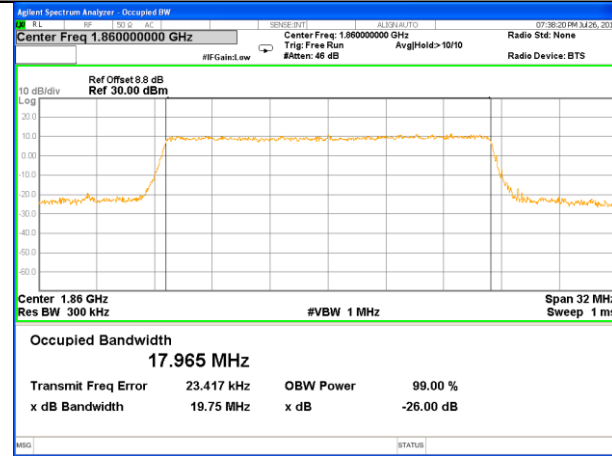

Highest Channel / 10MHz / 16QAM

LTE band 2

LTE band 2 (99% and -26 Bandwidth)

Lowest Channel / 15MHz / QPSK

Lowest Channel / 15MHz / 16QAM

Middle Channel / 15MHz / QPSK

Middle Channel / 15MHz / 16QAM

Highest Channel / 15MHz / QPSK

Highest Channel / 15MHz / 16QAM

LTE band 2

LTE band 2 (99% and -26 Bandwidth)

Lowest Channel / 20MHz / QPSK

Lowest Channel / 20MHz / 16QAM

Middle Channel / 20MHz / QPSK

Middle Channel / 20MHz / 16QAM

Highest Channel / 20MHz / QPSK

Highest Channel / 20MHz / 16QAM

LTE band 4

LTE band 4 (99% and -26 Bandwidth)

Lowest Channel / 1.4MHz / QPSK

Lowest Channel / 1.4MHz / 16QAM

Middle Channel / 1.4MHz / QPSK

Middle Channel / 1.4MHz / 16QAM

Highest Channel / 1.4MHz / QPSK