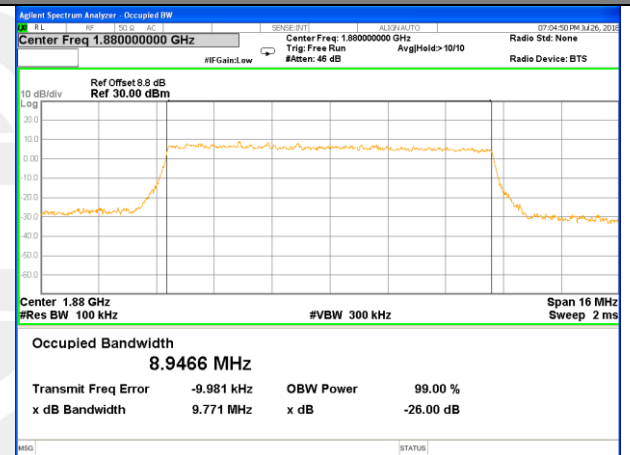

Highest Channel / 3MHz / 16QAM

LTE band 2

LTE band 2 (99% and -26 Bandwidth)

Lowest Channel / 5MHz / QPSK

Lowest Channel / 5MHz / 16QAM

Middle Channel / 5MHz / QPSK

Middle Channel / 5MHz / 16QAM

Highest Channel / 5MHz / QPSK

Highest Channel / 5MHz / 16QAM

LTE band 2

LTE band 2 (99% and -26 Bandwidth)

Lowest Channel / 10MHz / QPSK

Lowest Channel / 10MHz / 16QAM

Middle Channel / 10MHz / QPSK

Middle Channel / 10MHz / 16QAM

Highest Channel / 10MHz / QPSK

Highest Channel / 10MHz / 16QAM

LTE band 2

LTE band 2 (99% and -26 Bandwidth)

Lowest Channel / 15MHz / QPSK

Lowest Channel / 15MHz / 16QAM

Middle Channel / 15MHz / QPSK

Middle Channel / 15MHz / 16QAM

Highest Channel / 15MHz / QPSK