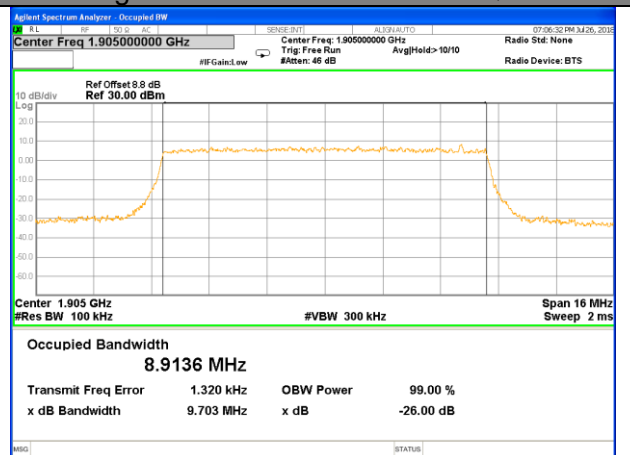

Highest Channel / 3MHz / 16QAM

LTE band 2

LTE band 2 (99% and -26 Bandwidth)

Lowest Channel / 5MHz / QPSK

Lowest Channel / 5MHz / 16QAM

Middle Channel / 5MHz / QPSK

Middle Channel / 5MHz / 16QAM

Highest Channel / 5MHz / QPSK

Highest Channel / 5MHz / 16QAM

LTE band 2

LTE band 2 (99% and -26 Bandwidth)

Lowest Channel / 10MHz / QPSK

Lowest Channel / 10MHz / 16QAM

Middle Channel / 10MHz / QPSK

Middle Channel / 10MHz / 16QAM

Highest Channel / 10MHz / QPSK

Highest Channel / 10MHz / 16QAM

LTE band 2

LTE band 2 (99% and -26 Bandwidth)

Lowest Channel / 15MHz / QPSK

Lowest Channel / 15MHz / 16QAM

Middle Channel / 15MHz / QPSK

Middle Channel / 15MHz / 16QAM

Highest Channel / 15MHz / QPSK