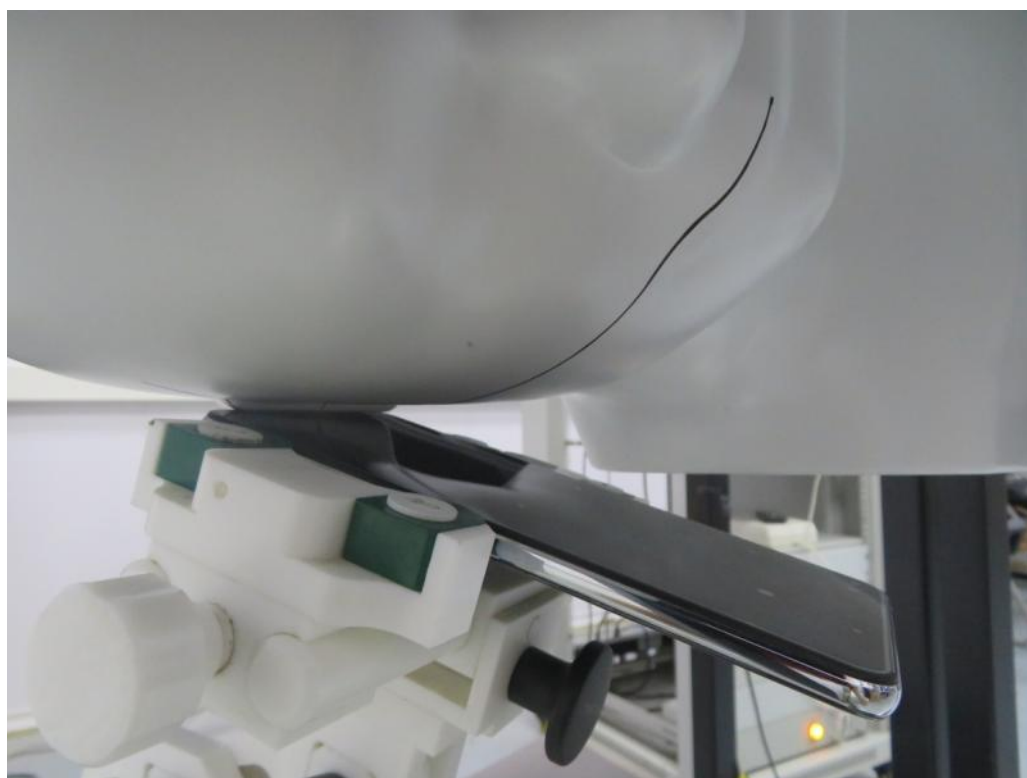

Test Setup Photos for SAR Testing

Head Setup Photo (Left Cheek)

Head Setup Photo (Left Tilt)

Head Setup Photo (Right Cheek)

Head Setup Photo (Right Tilt)

10mm body-worn Back Side Setup Photo (hotspot)

10mm body-worn Front Side Setup Photo (hotspot)

10mm body-worn Left Side Setup Photo (hotspot)

10mm body-worn Right Side Setup Photo (hotspot)

10mm body-worn Top Side Setup Photo (hotspot)

10mm body-worn Bottom Side Setup Photo (hotspot)