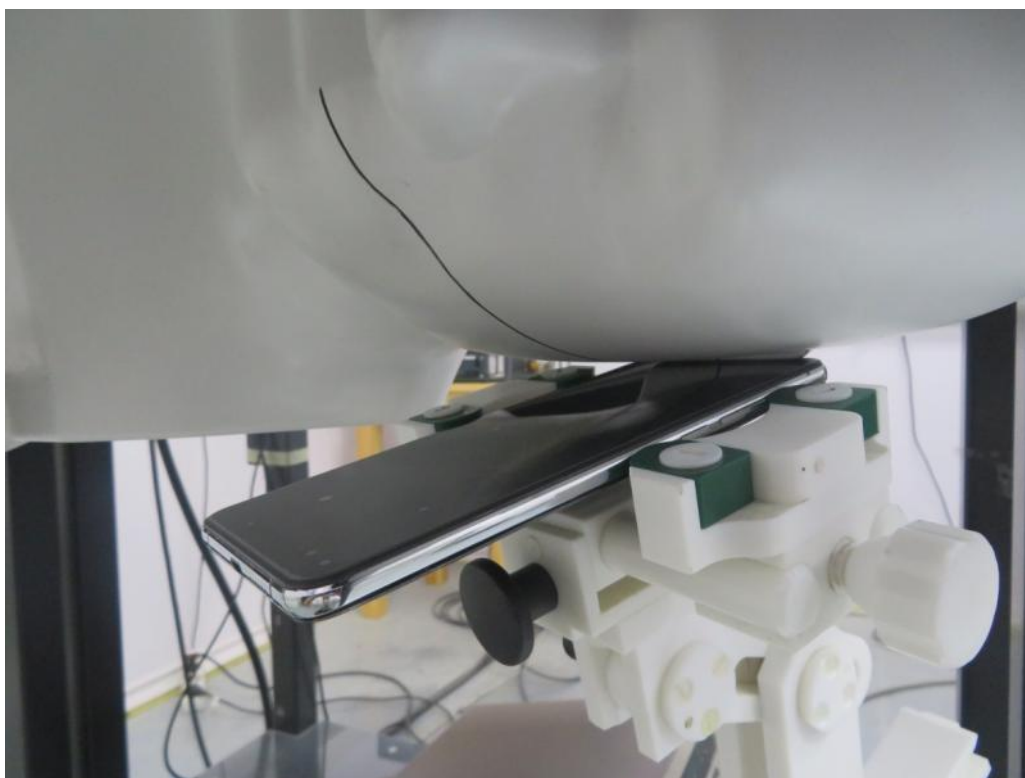

Test Setup Photos for SAR Testing

Head Setup Photo (Left Cheek)

Head Setup Photo (Left Tilt)

Head Setup Photo (Right Cheek)

Head Setup Photo (Right Tilt)

10mm body-worn Back Side Setup Photo (hotspot)

10mm body-worn Front Side Setup Photo (hotspot)

10mm body-worn Left Side Setup Photo (hotspot)

10mm body-worn Right Side Setup Photo (hotspot)

10mm body-worn Top Side Setup Photo (hotspot)

10mm body-worn Bottom Side Setup Photo (hotspot)