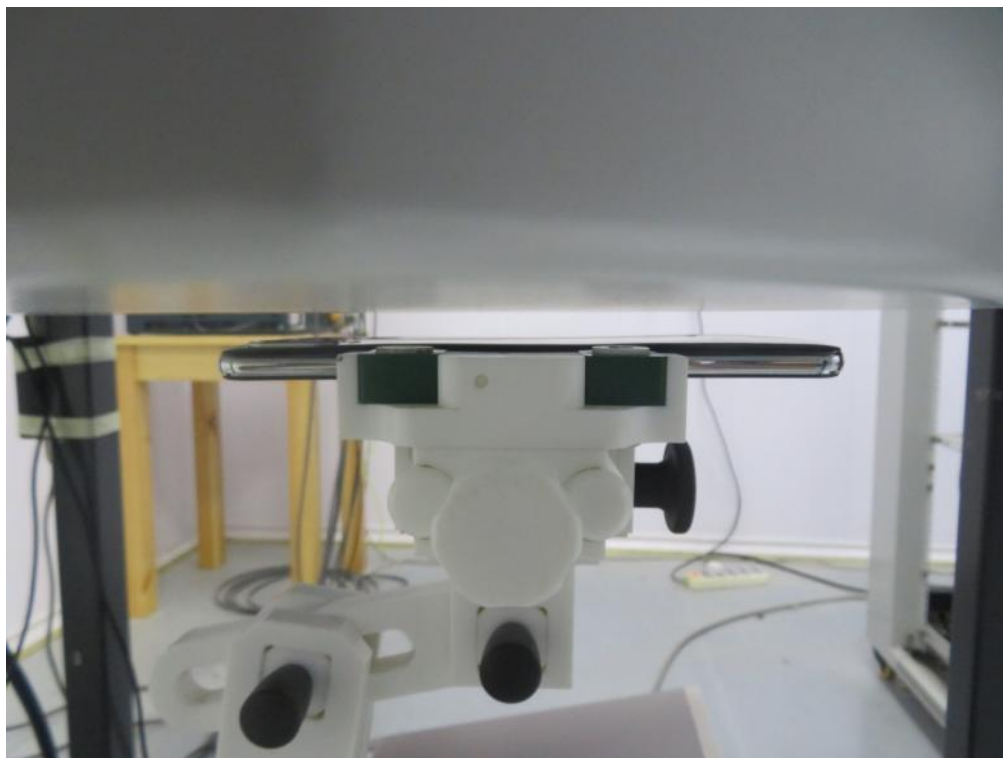

Test Setup Photos for SAR Testing

Head Setup Photo (Left Cheek)

Head Setup Photo (Left Tilt)

Head Setup Photo (Right Cheek)

Head Setup Photo (Right Tilt)

10mm body-worn Back Side Setup Photo (hotspot)

10mm body-worn Front Side Setup Photo (hotspot)

10mm body-worn Left Side Setup Photo (hotspot)

10mm body-worn Right Side Setup Photo (hotspot)

10mm body-worn Top Side Setup Photo (hotspot)

10mm body-worn Bottom Side Setup Photo (hotspot)