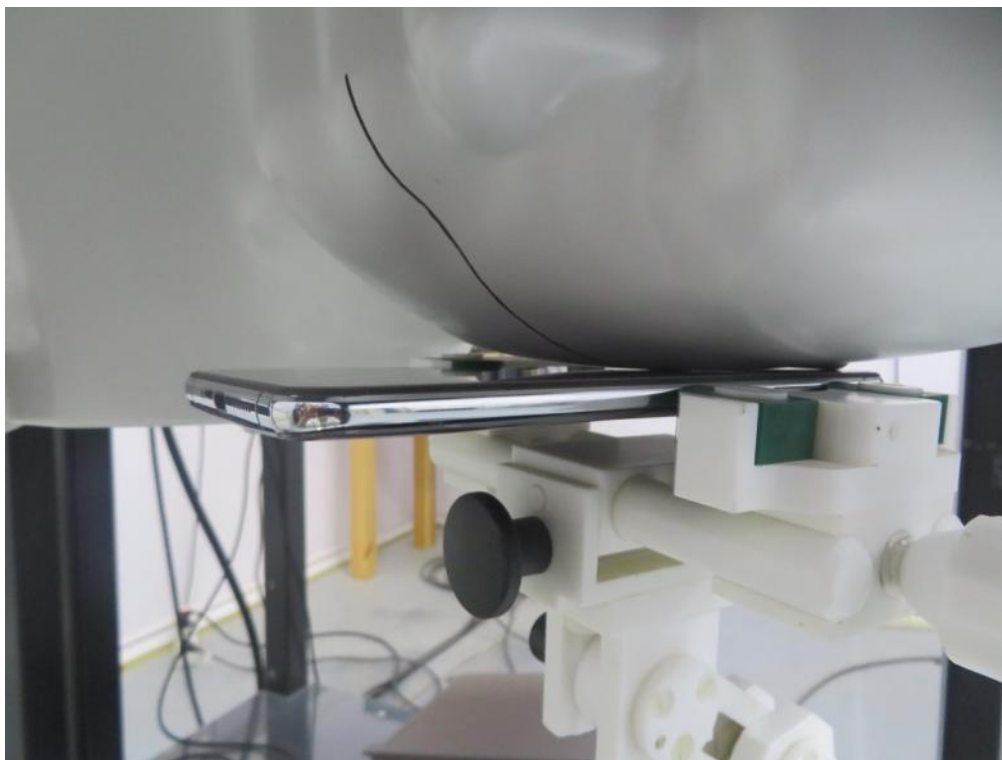

Test Setup Photos for SAR Testing

Head Setup Photo (Left Cheek)

Head Setup Photo (Left Tilt)

Head Setup Photo (Right Cheek)

Head Setup Photo (Right Tilt)

10mm body-worn Back Side Setup Photo (hotspot)

10mm body-worn Front Side Setup Photo (hotspot)

10mm body-worn Left Side Setup Photo (hotspot)

10mm body-worn Right Side Setup Photo (hotspot)

10mm body-worn Top Side Setup Photo (hotspot)

10mm body-worn Bottom Side Setup Photo (hotspot)