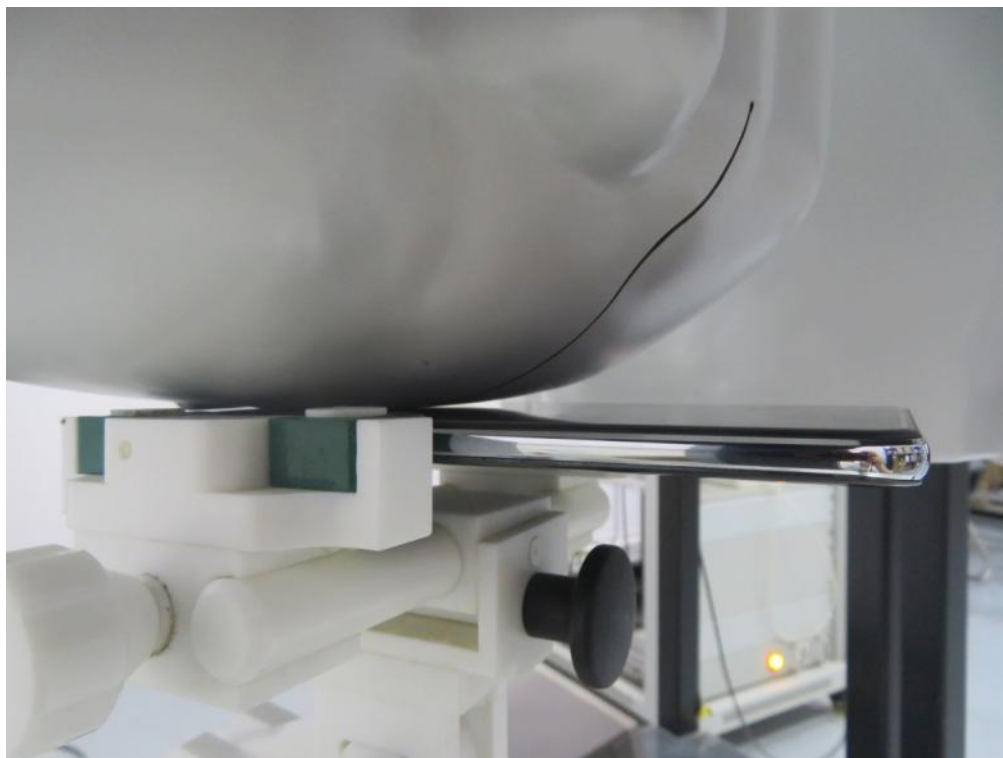

Test Setup Photos for SAR Testing

Head Setup Photo (Left Cheek)

Head Setup Photo (Left Tilt)

Head Setup Photo (Right Cheek)

Head Setup Photo (Right Tilt)

10mm body-worn Back Side Setup Photo (hotspot)

10mm body-worn Front Side Setup Photo (hotspot)

10mm body-worn Left Side Setup Photo (hotspot)

10mm body-worn Right Side Setup Photo (hotspot)

10mm body-worn Top Side Setup Photo (hotspot)

10mm body-worn Bottom Side Setup Photo (hotspot)