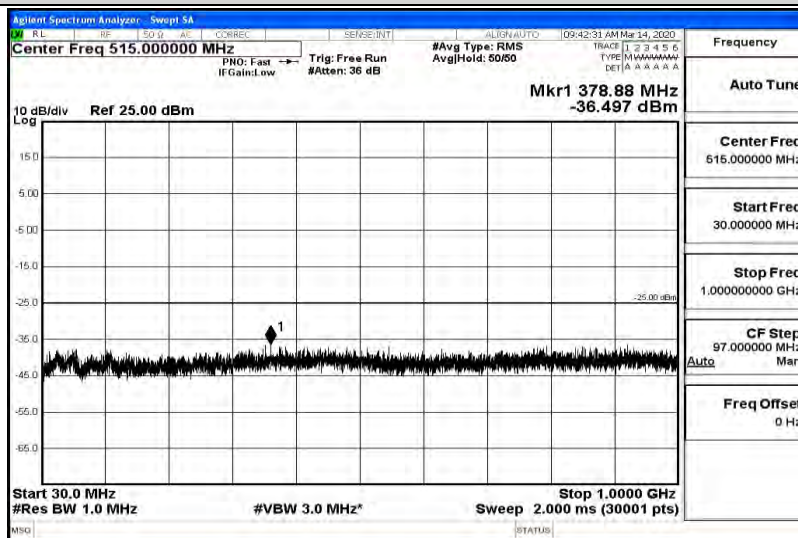

Band41-15MHz-QPSK-40620-1RB#0-Range5:5000~12000MHz

Band41-15MHz-QPSK-40620-1RB#0-Range6:12000~26500MHz

Band41-15MHz-QPSK-41515-1RB#0-Range1:0.009~0.15MHz

Band41-15MHz-QPSK-41515-1RB#0-Range2:0.15~30MHz

Band41-15MHz-QPSK-41515-1RB#0-Range3:30~1000MHz