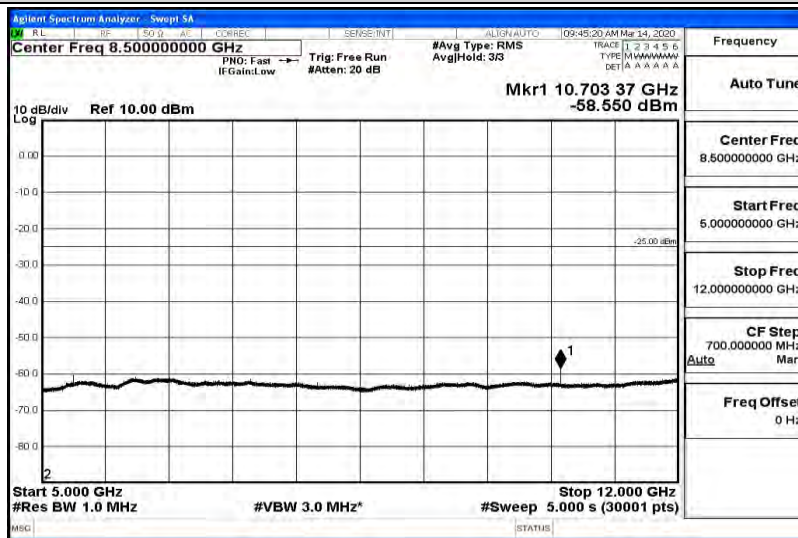

Band41-15MHz-16QAM-41515-1RB#0-Range5:5000~12000MHz

Band41-15MHz-16QAM-41515-1RB#0-Range6:12000~26500MHz