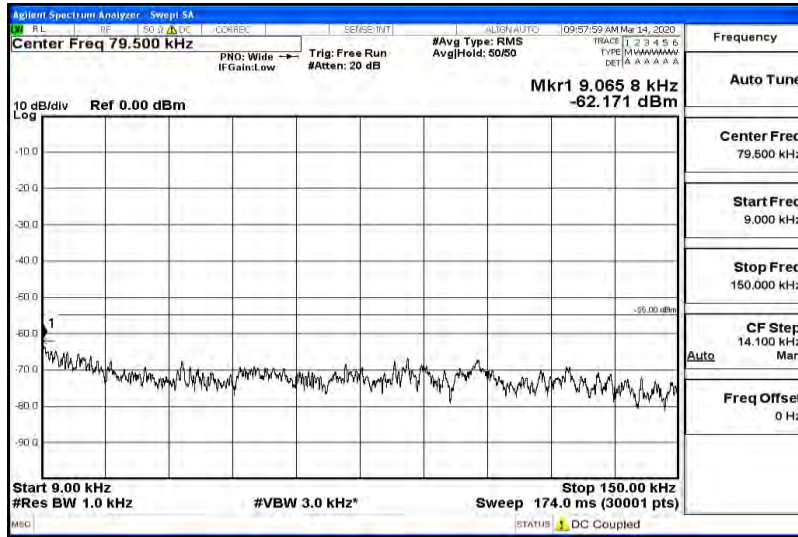

Band41-20MHz-QPSK-39750-1RB#0-Range1:0.009~0.15MHz

Band41-20MHz-QPSK-39750-1RB#0-Range2:0.15~30MHz