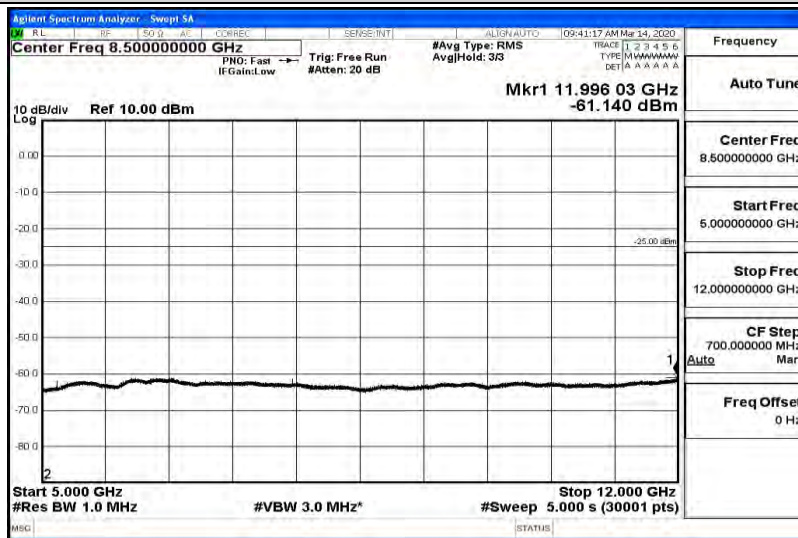

Band41-15MHz-16QAM-40620-1RB#0-Range1:0.009~0.15MHz

Band41-15MHz-16QAM-40620-1RB#0-Range2:0.15~30MHz

Band41-15MHz-16QAM-40620-1RB#0-Range3:30~100MHz

Band41-15MHz-16QAM-40620-1RB#0-Range4:1000~5000MHz

Band41-15MHz-16QAM-40620-1RB#0-Range5:5000~12000MHz