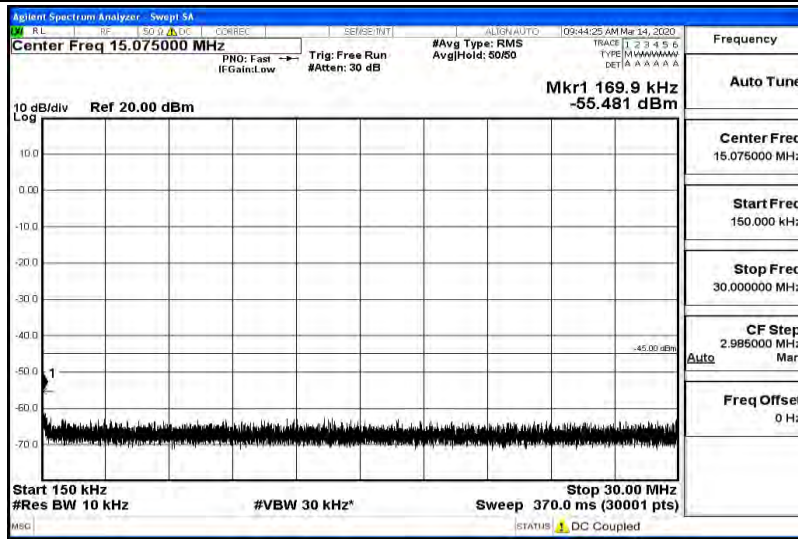

Band41-15MHz-16QAM-41515-1RB#0-Range2:0.15~30MHz

Band41-15MHz-16QAM-41515-1RB#0-Range3:30~100MHz