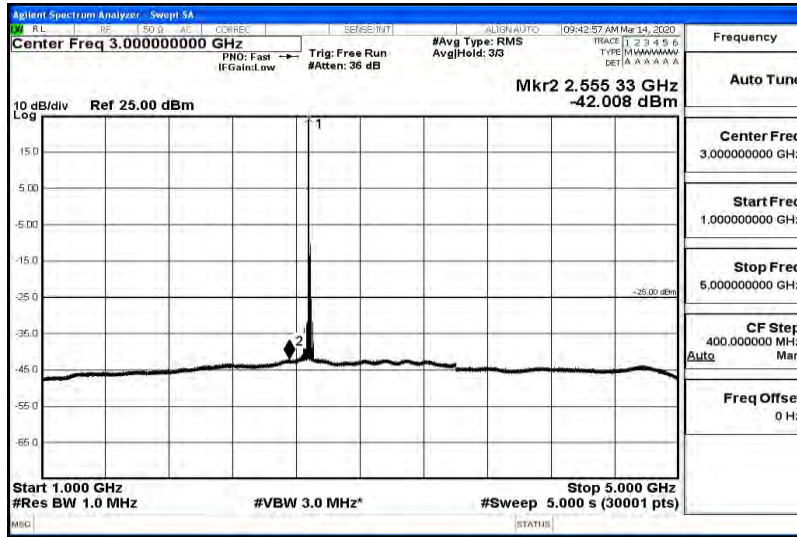

Band41-15MHz-QPSK-41515-1RB#0-Range4:1000~5000MHz

Band41-15MHz-QPSK-41515-1RB#0-Range5:5000~12000MHz