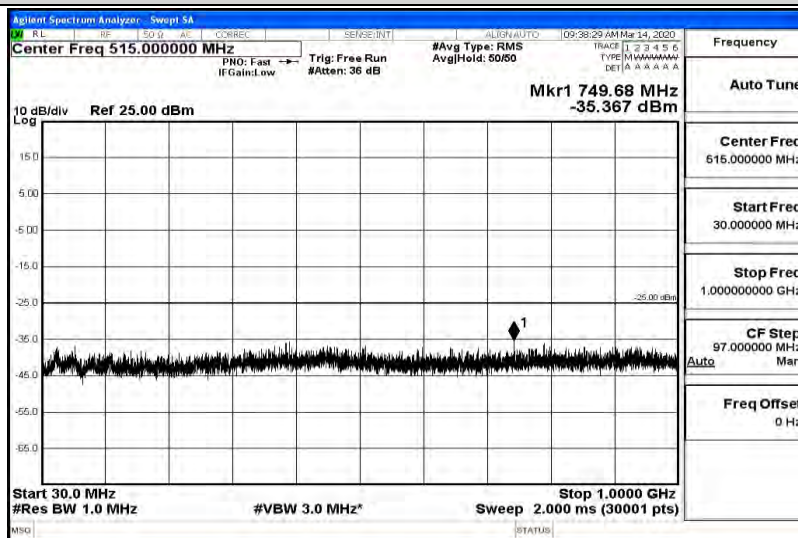

Band41-15MHz-QPSK-39725-1RB#0-Range6:12000~26500MHz

Band41-15MHz-QPSK-40620-1RB#0-Range1:0.009~0.15MHz

Band41-15MHz-QPSK-40620-1RB#0-Range2:0.15~30MHz

Band41-15MHz-QPSK-40620-1RB#0-Range3:30~1000MHz

Band41-15MHz-QPSK-40620-1RB#0-Range4:1000~5000MHz