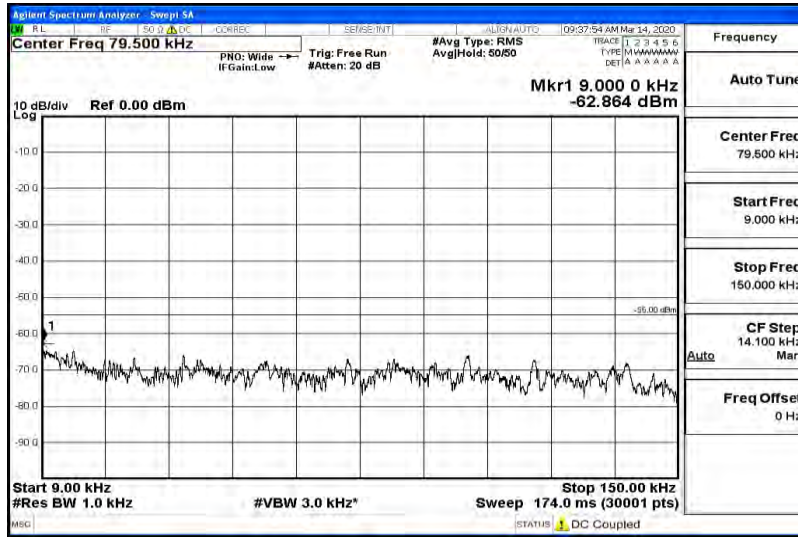

Band41-15MHz-QPSK-40620-1RB#0-Range1:0.009~0.15MHz

Band41-15MHz-QPSK-40620-1RB#0-Range2:0.15~30MHz