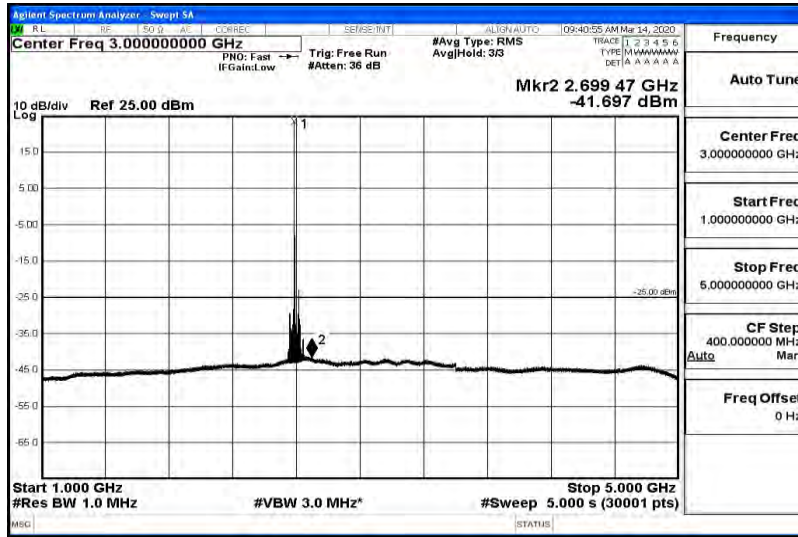

Band41-15MHz-16QAM-40620-1RB#0-Range1:0.009~0.15MHz

Band41-15MHz-16QAM-40620-1RB#0-Range2:0.15~30MHz

Band41-15MHz-16QAM-40620-1RB#0-Range3:30~100MHz

Band41-15MHz-16QAM-40620-1RB#0-Range4:1000~5000MHz

Band41-15MHz-16QAM-40620-1RB#0-Range5:5000~12000MHz