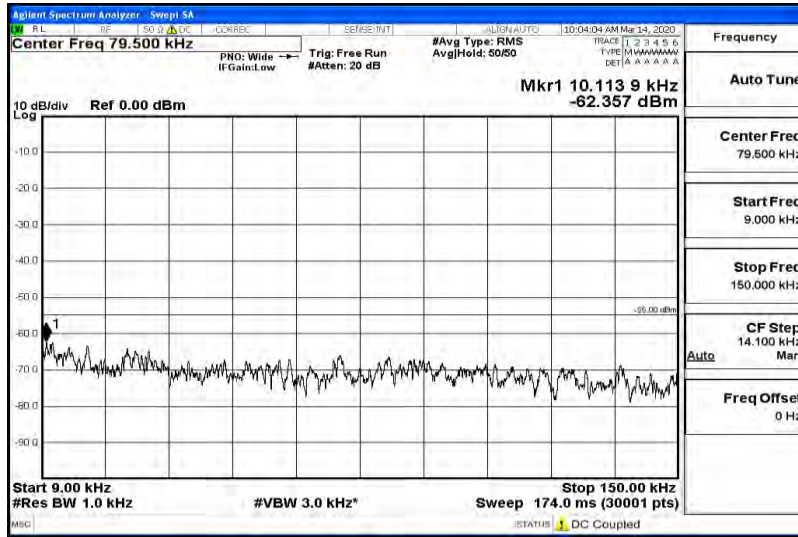

Band41-20MHz-16QAM-40620-1RB#0-Range1:0.009~0.15MHz

Band41-20MHz-16QAM-40620-1RB#0-Range2:0.15~30MHz