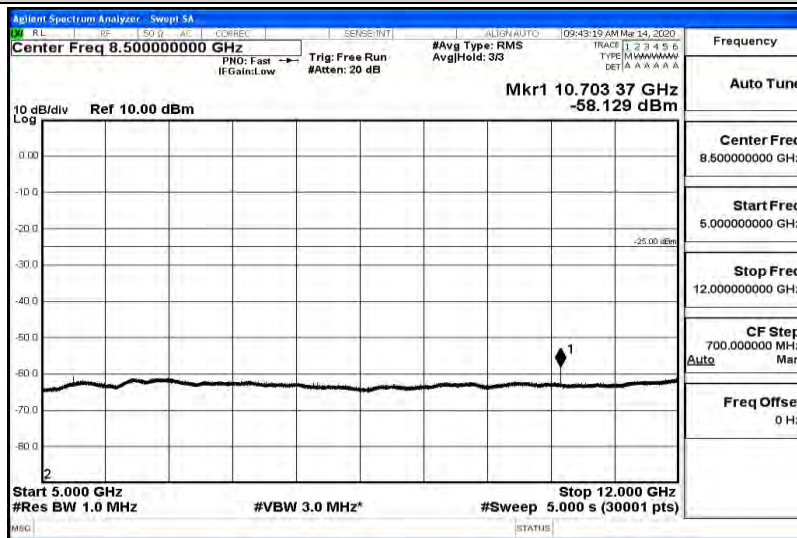

Band41-15MHz-QPSK-41515-1RB#0-Range5:5000~12000MHz

Band41-15MHz-QPSK-41515-1RB#0-Range6:12000~26500MHz