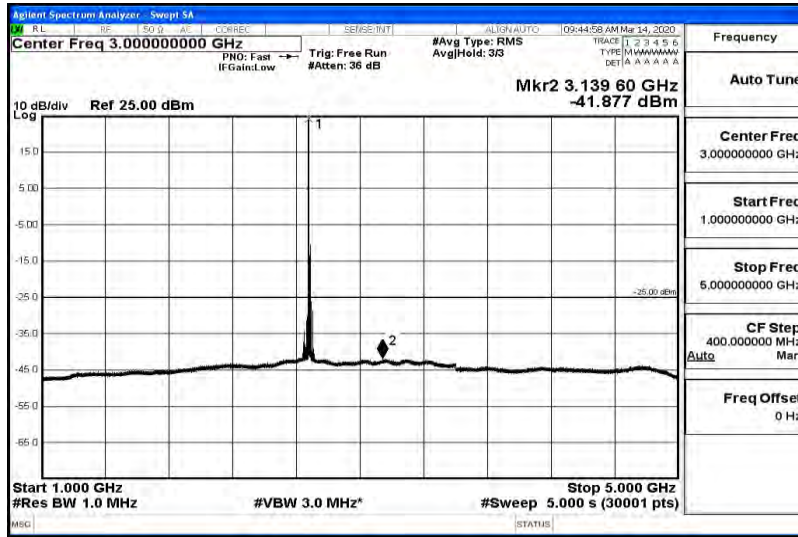

Band41-15MHz-16QAM-40620-1RB#0-Range6:12000~26500MHz

Band41-15MHz-16QAM-41515-1RB#0-Range1:0.009~0.15MHz

Band41-15MHz-16QAM-41515-1RB#0-Range2:0.15~30MHz

Band41-15MHz-16QAM-41515-1RB#0-Range3:30~100MHz

Band41-15MHz-16QAM-41515-1RB#0-Range4:1000~5000MHz