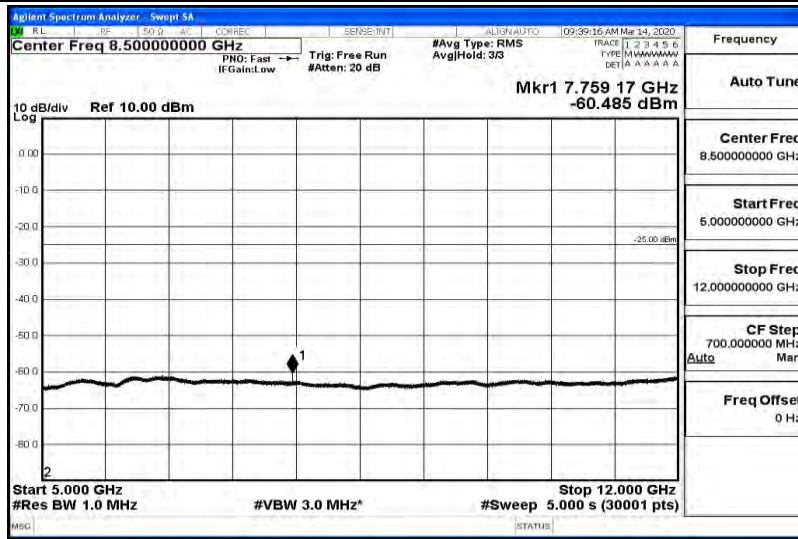

Band41-15MHz-QPSK-40620-1RB#0-Range5:5000~12000MHz

Band41-15MHz-QPSK-40620-1RB#0-Range6:12000~26500MHz