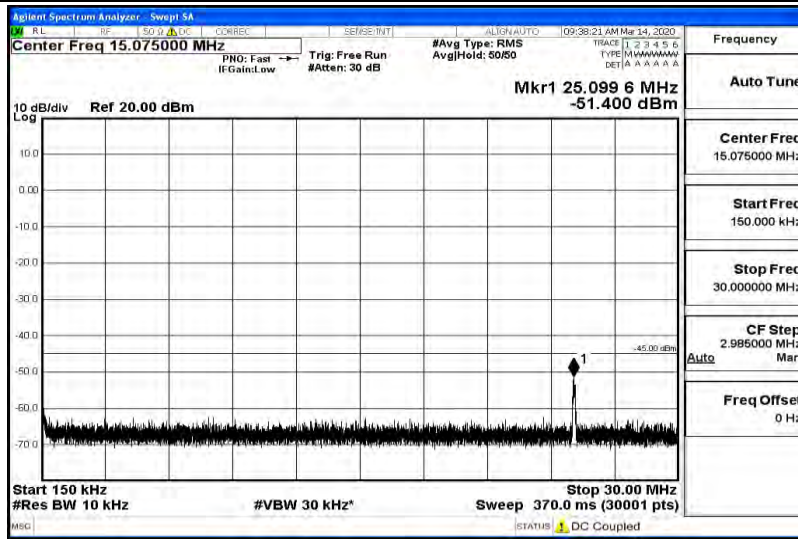

Band41-15MHz-QPSK-40620-1RB#0-Range2:0.15~30MHz

Band41-15MHz-QPSK-40620-1RB#0-Range3:30~1000MHz