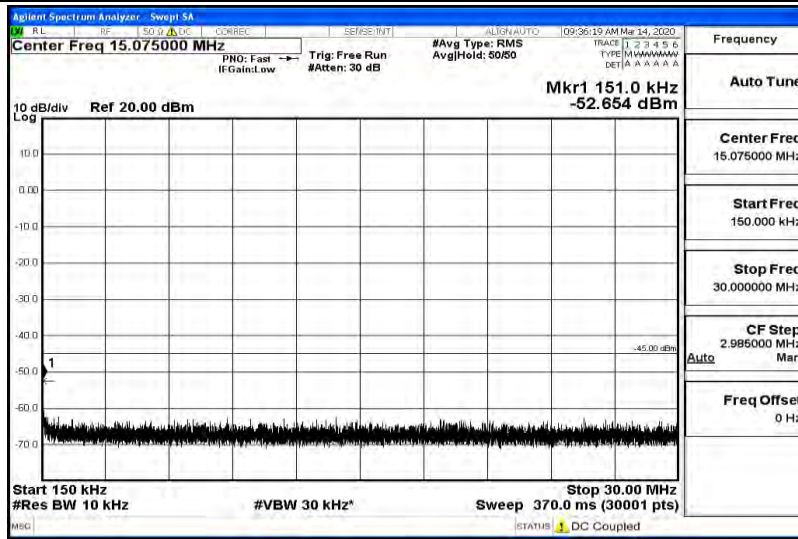

Band41-15MHz-16QAM-39725-1RB#0-Range2:0.15~30MHz

Band41-15MHz-16QAM-39725-1RB#0-Range3:30~1000MHz