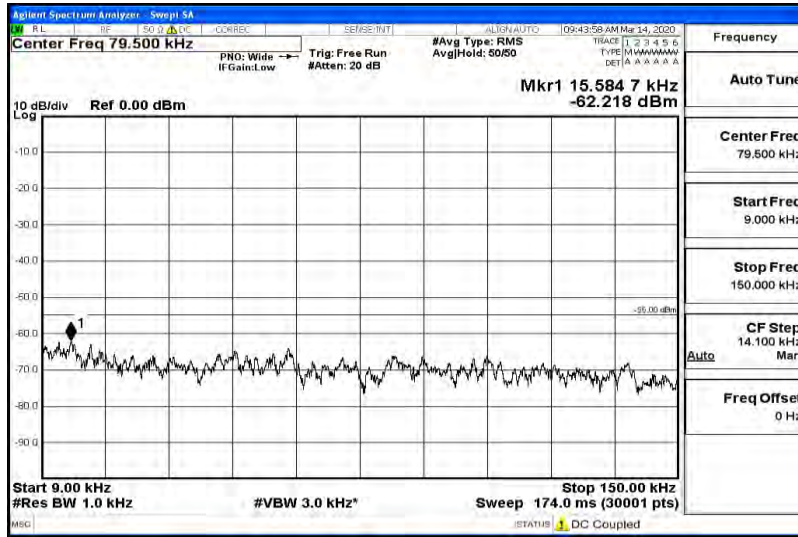

Band41-15MHz-16QAM-41515-1RB#0-Range1:0.009~0.15MHz

Band41-15MHz-16QAM-41515-1RB#0-Range2:0.15~30MHz