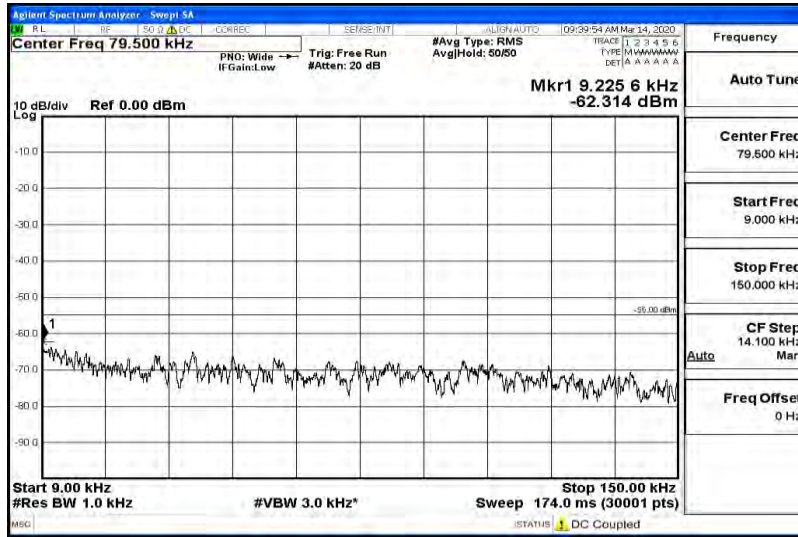

Band41-15MHz-16QAM-40620-1RB#0-Range1:0.009~0.15MHz

Band41-15MHz-16QAM-40620-1RB#0-Range2:0.15~30MHz