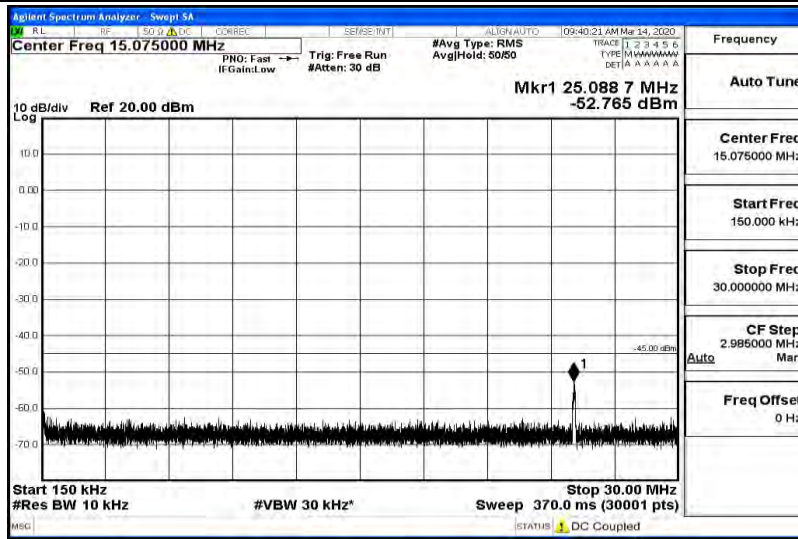

Band41-15MHz-16QAM-40620-1RB#0-Range2:0.15~30MHz

Band41-15MHz-16QAM-40620-1RB#0-Range3:30~100MHz