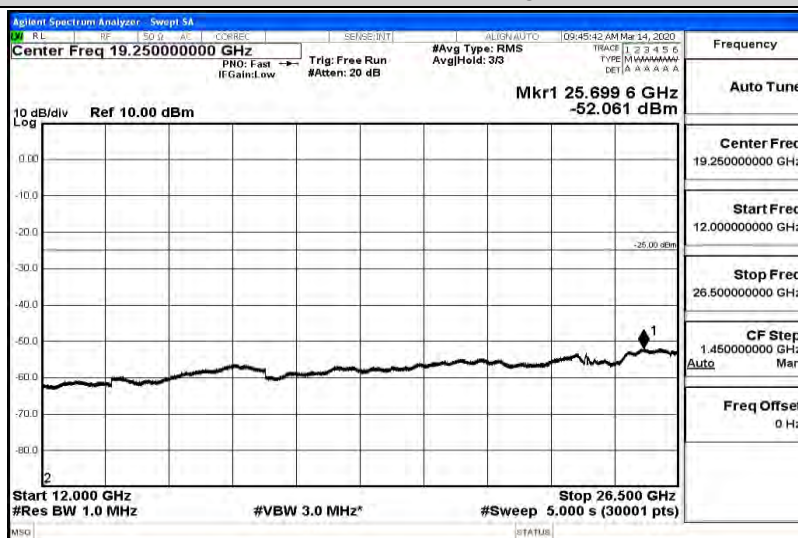

Band41-15MHz-16QAM-41515-1RB#0-Range6:12000~26500MHz

Band41-20MHz-QPSK-39750-1RB#0-Range1:0.009~0.15MHz