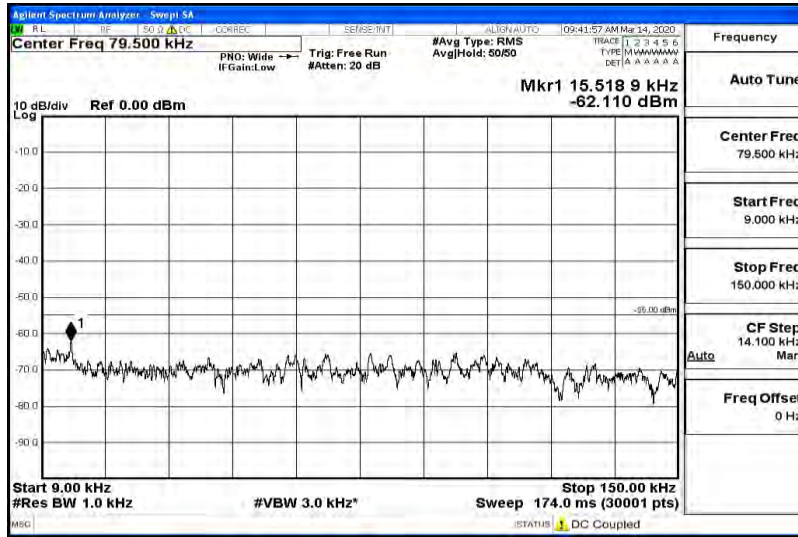

Band41-15MHz-QPSK-41515-1RB#0-Range1:0.009~0.15MHz

Band41-15MHz-QPSK-41515-1RB#0-Range2:0.15~30MHz