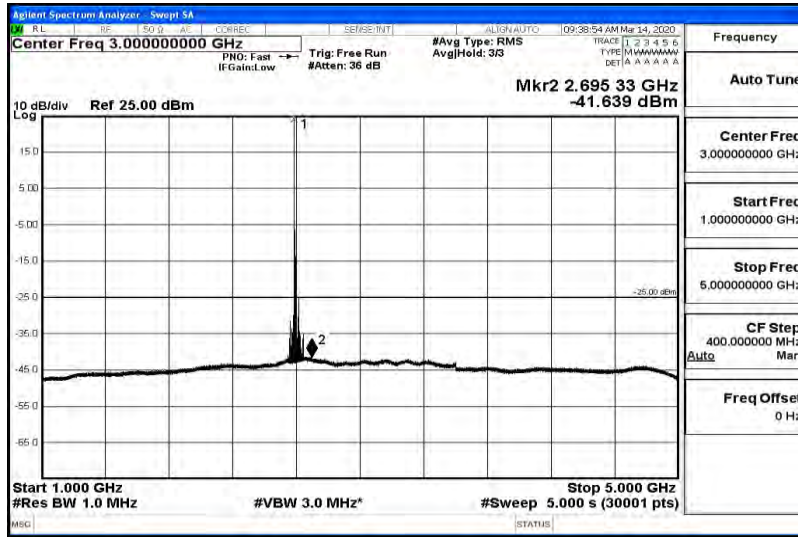

Band41-15MHz-QPSK-39725-1RB#0-Range6:12000~26500MHz

Band41-15MHz-QPSK-40620-1RB#0-Range1:0.009~0.15MHz

Band41-15MHz-QPSK-40620-1RB#0-Range2:0.15~30MHz

Band41-15MHz-QPSK-40620-1RB#0-Range3:30~1000MHz

Band41-15MHz-QPSK-40620-1RB#0-Range4:1000~5000MHz