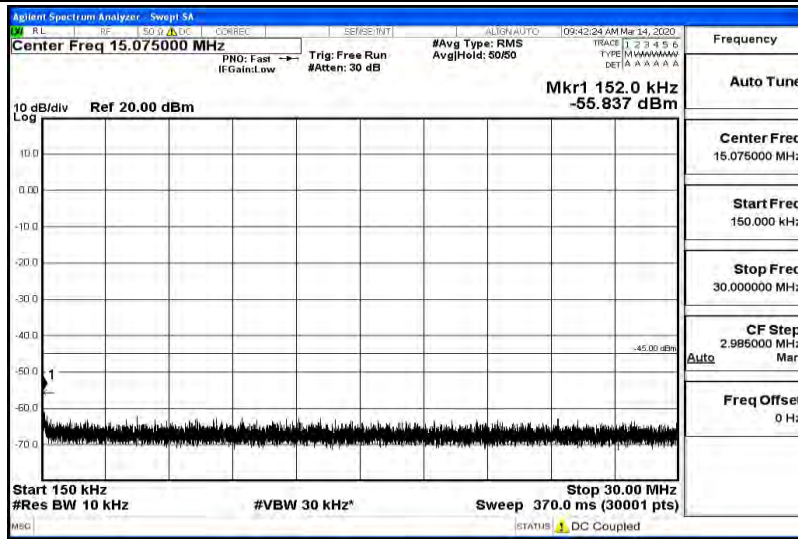

Band41-15MHz-QPSK-40620-1RB#0-Range5:5000~12000MHz

Band41-15MHz-QPSK-40620-1RB#0-Range6:12000~26500MHz

Band41-15MHz-QPSK-41515-1RB#0-Range1:0.009~0.15MHz

Band41-15MHz-QPSK-41515-1RB#0-Range2:0.15~30MHz

Band41-15MHz-QPSK-41515-1RB#0-Range3:30~1000MHz