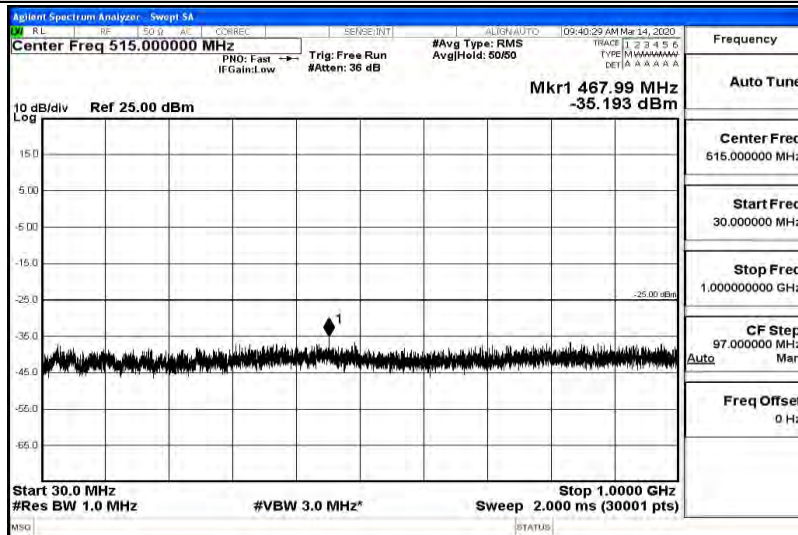

Band41-15MHz-16QAM-40620-1RB#0-Range3:30~100MHz

Band41-15MHz-16QAM-40620-1RB#0-Range4:1000~5000MHz