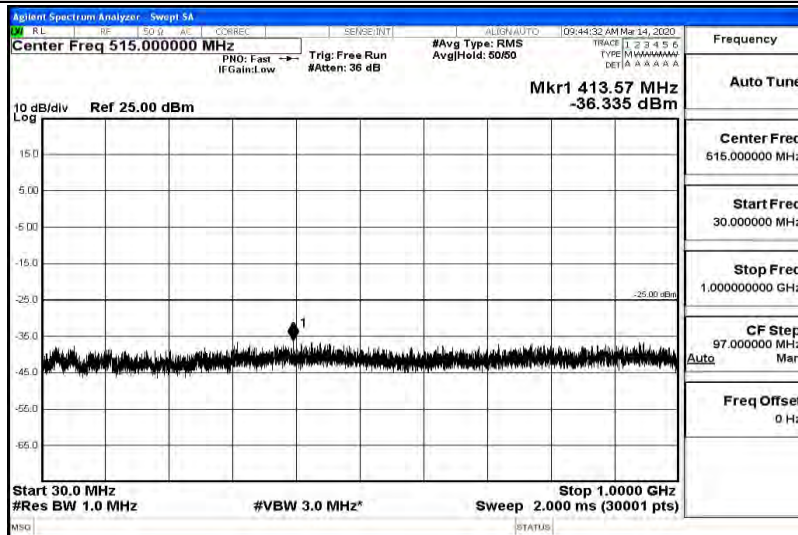

Band41-15MHz-16QAM-40620-1RB#0-Range6:12000~26500MHz

Band41-15MHz-16QAM-41515-1RB#0-Range1:0.009~0.15MHz

Band41-15MHz-16QAM-41515-1RB#0-Range2:0.15~30MHz

Band41-15MHz-16QAM-41515-1RB#0-Range3:30~100MHz

Band41-15MHz-16QAM-41515-1RB#0-Range4:1000~5000MHz