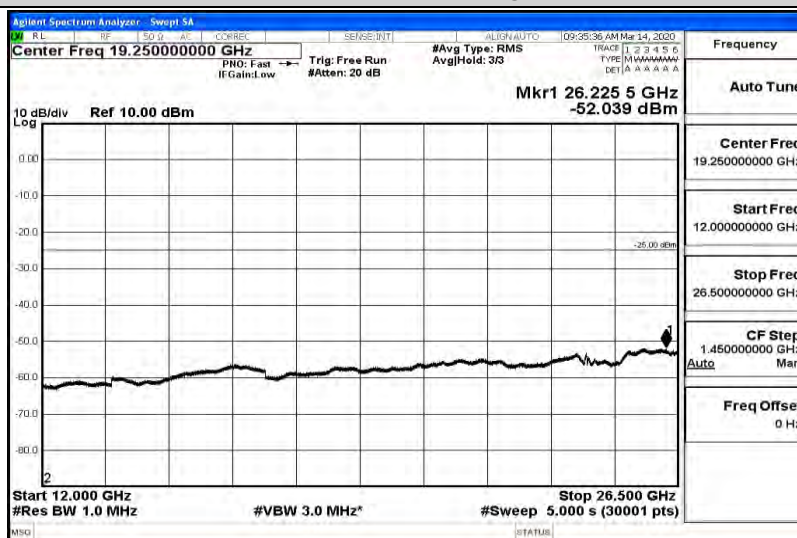

Band41-15MHz-QPSK-39725-1RB#0-Range6:12000~26500MHz

Band41-15MHz-QPSK-40620-1RB#0-Range1:0.009~0.15MHz