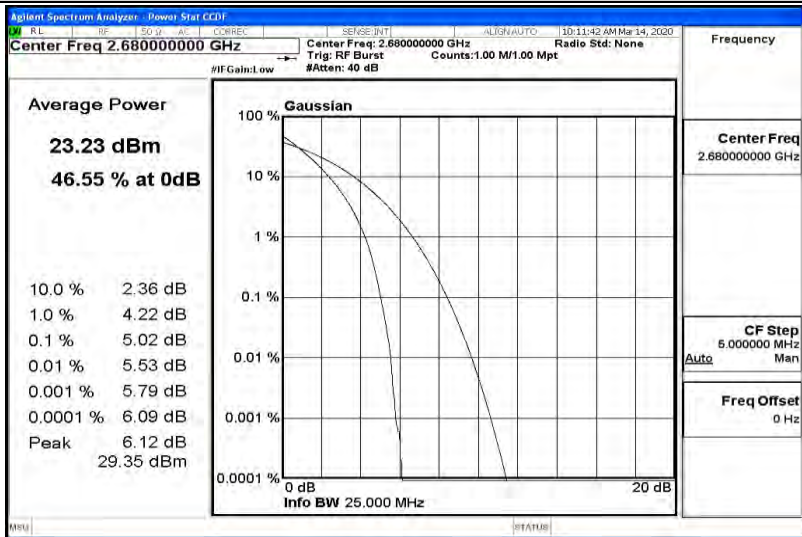

Band41-20MHz-QPSK-41490-100RB#0