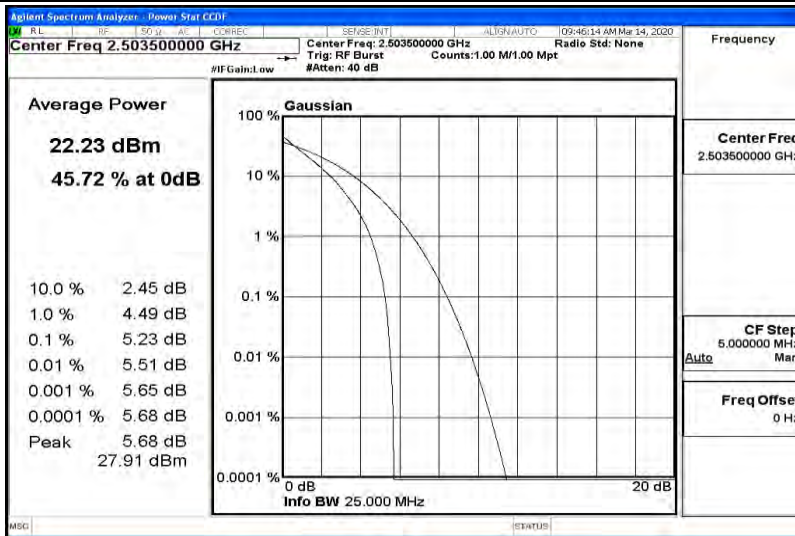

Band41-10MHz-16QAM-40620-1RB#0

Band41-10MHz-16QAM-40620-50RB#0

Band41-10MHz-16QAM-41540-1RB#0

Band41-10MHz-16QAM-41540-50RB#0

Band41-15MHz-QPSK-39725-1RB#0

Band41-15MHz-QPSK-39725-75RB#0

Band41-15MHz-QPSK-40620-1RB#0