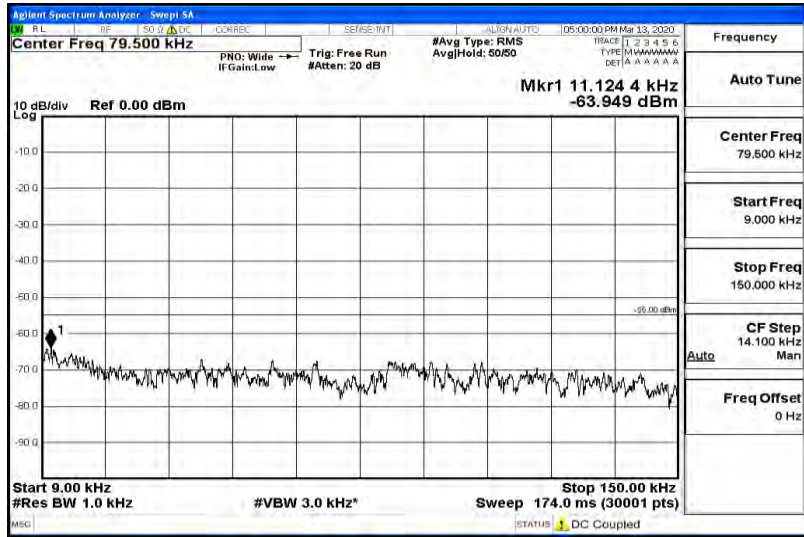

Band41-5MHz-QPSK-40620-1RB#0-Range1:0.009~0.15MHz