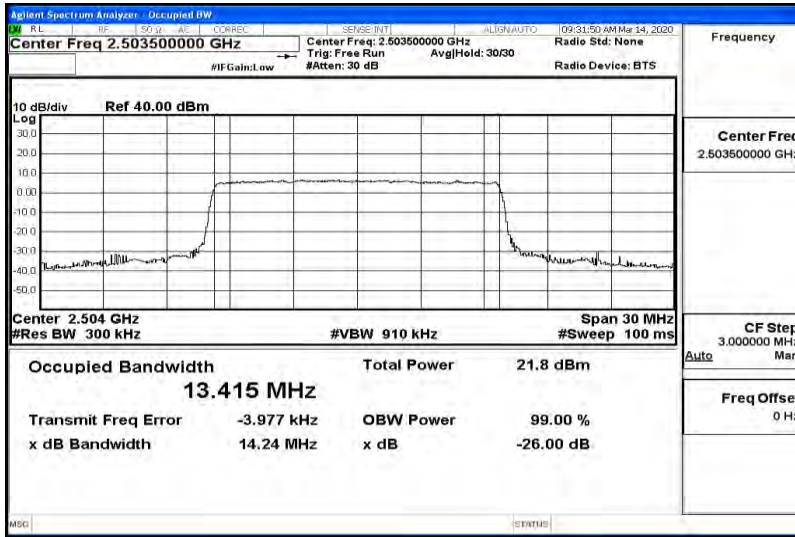

Band41-15MHz-QPSK-39725-75RB#0-13.406

Band41-15MHz-QPSK-40620-75RB#0-13.425

Band41-15MHz-QPSK-41515-75RB#0-13.443

Band41-15MHz-16QAM-39725-75RB#0-13.415

Band41-15MHz-16QAM-40620-75RB#0-13.451

Band41-15MHz-16QAM-41515-75RB#0-13.433