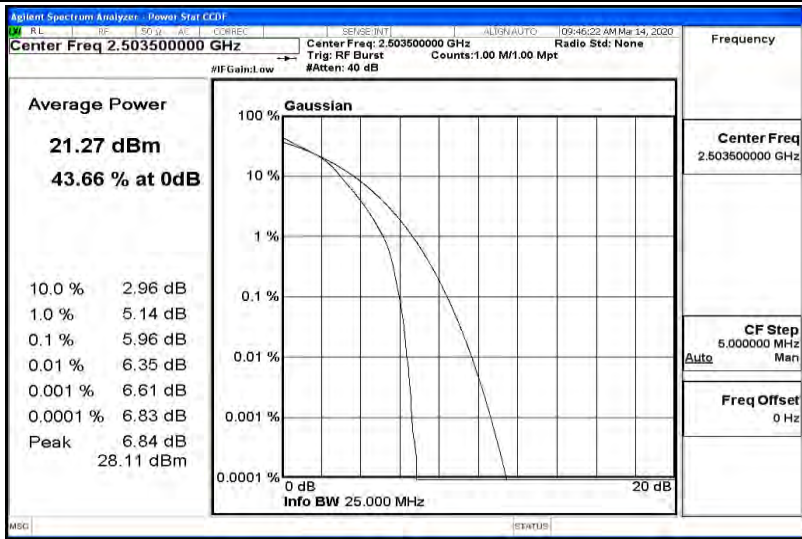

Band41-15MHz-16QAM-39725-75RB#0