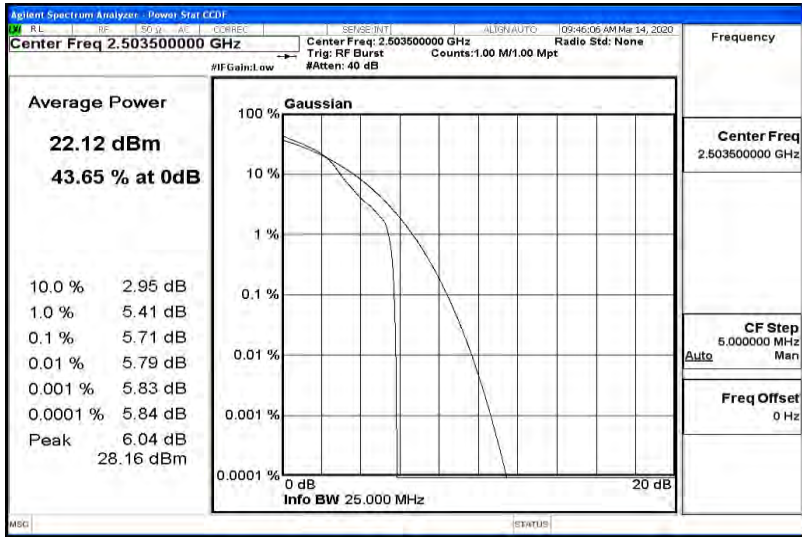

Band41-15MHz-16QAM-39725-1RB#0