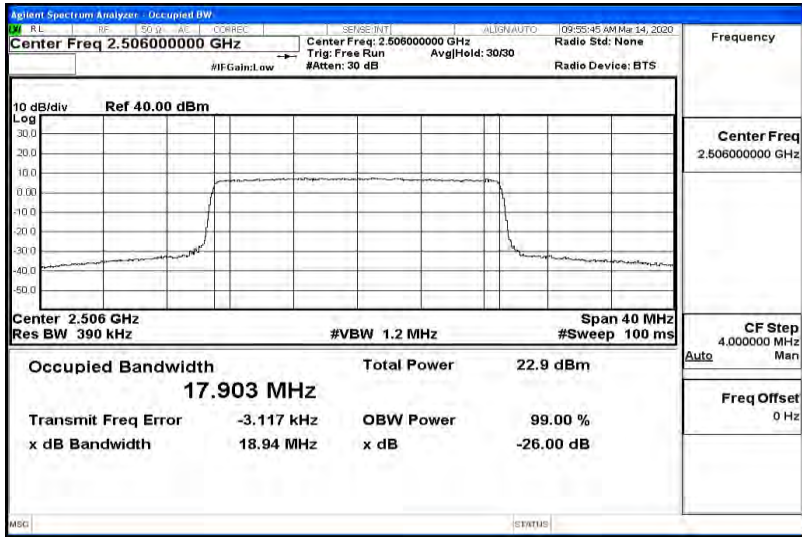

Band41-20MHz-QPSK-39750-100RB#0-17.903