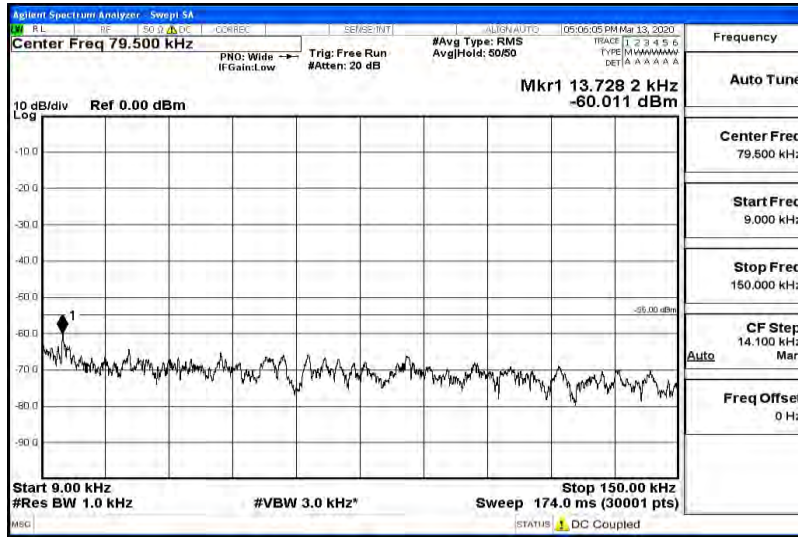

Band41-5MHz-16QAM-41565-1RB#0-Range1:0.009~0.15MHz