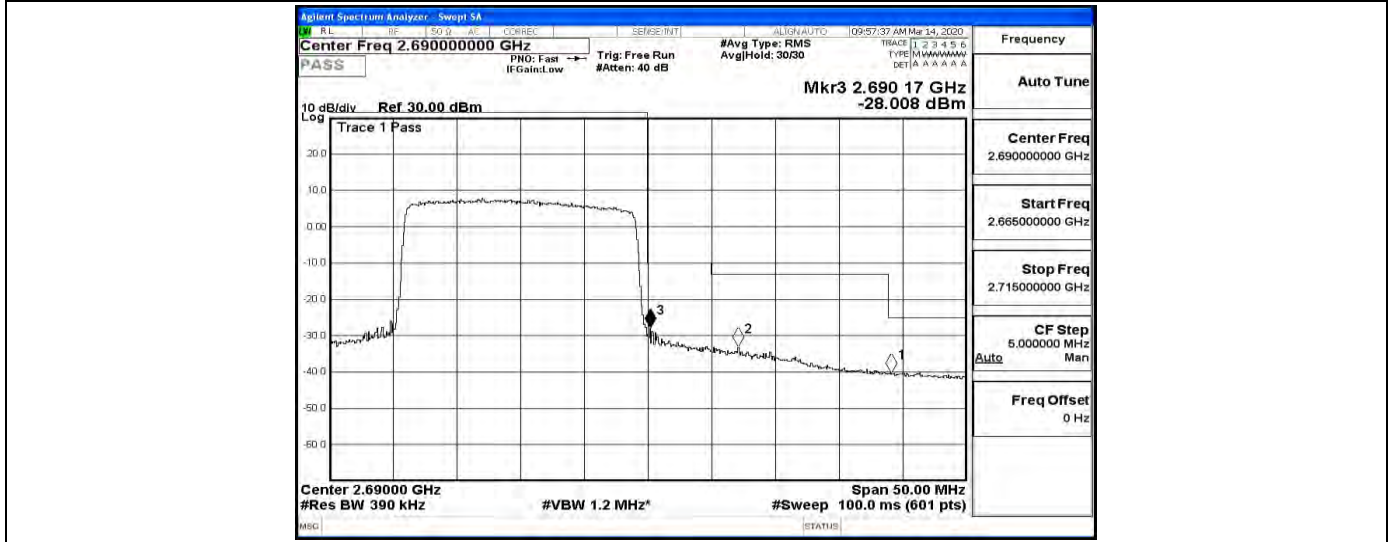

Band41-20MHz-16QAM-41490-100RB#0