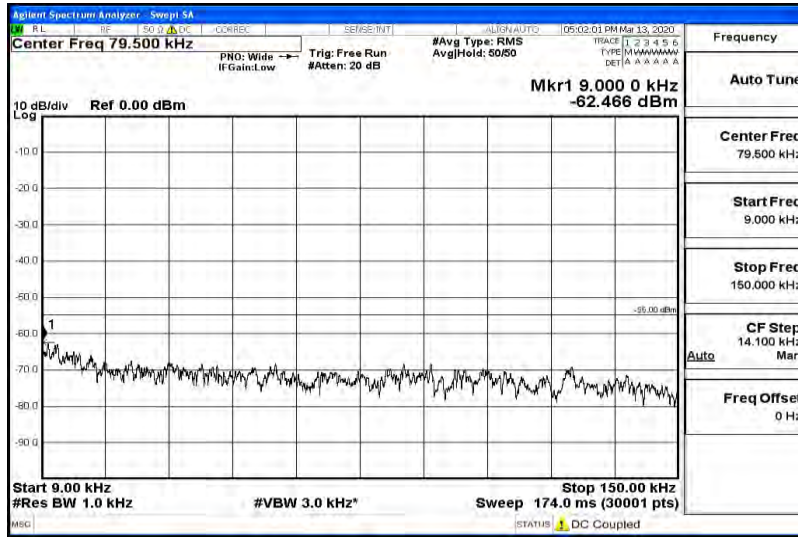

Band41-5MHz-16QAM-40620-1RB#0-Range1:0.009~0.15MHz