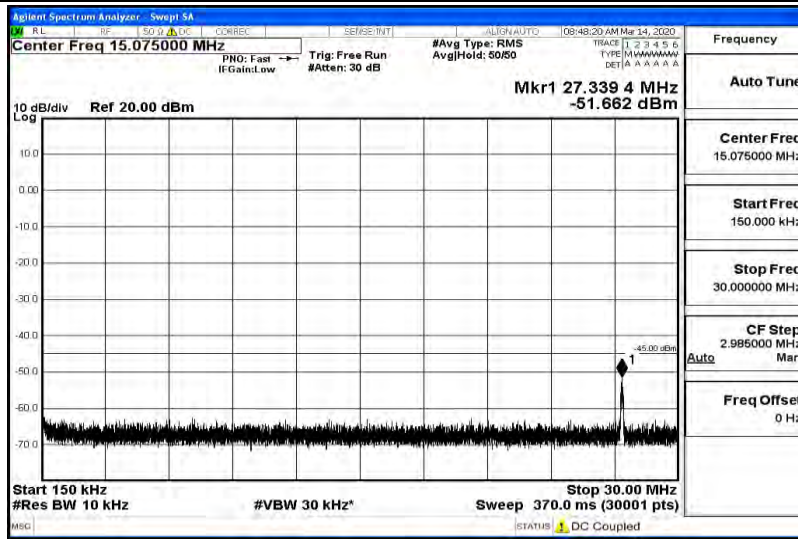

Band41-10MHz-16QAM-39700-1RB#0-Range5:5000~12000MHz

Band41-10MHz-16QAM-39700-1RB#0-Range6:12000~26500MHz

Band41-10MHz-16QAM-40620-1RB#0-Range1:0.009~0.15MHz

Band41-10MHz-16QAM-40620-1RB#0-Range2:0.15~30MHz