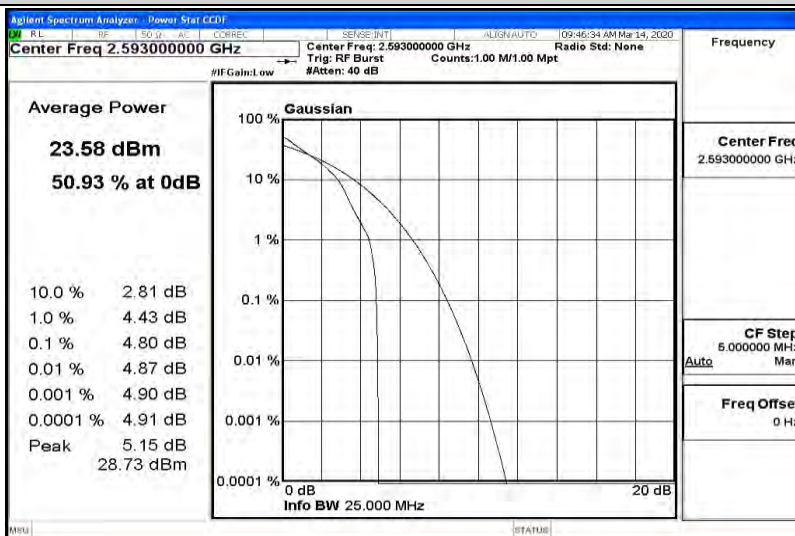

Band41-15MHz-QPSK-40620-1RB#0