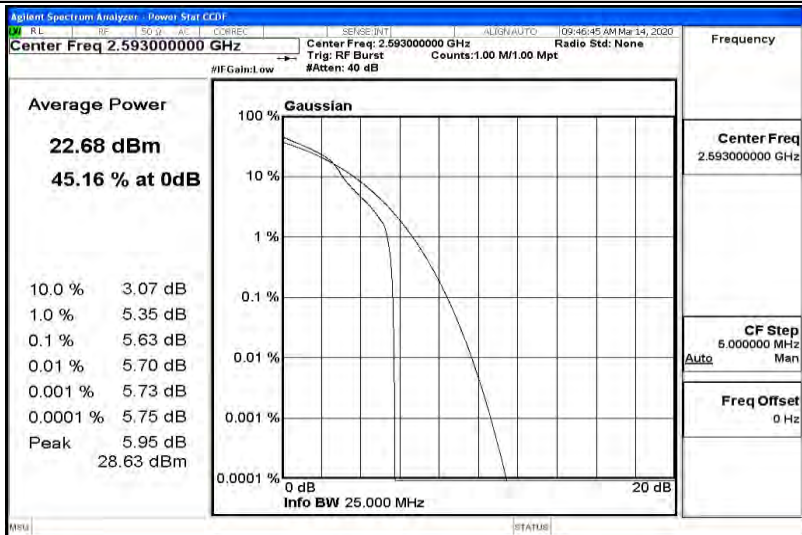

Band41-15MHz-16QAM-40620-1RB#0