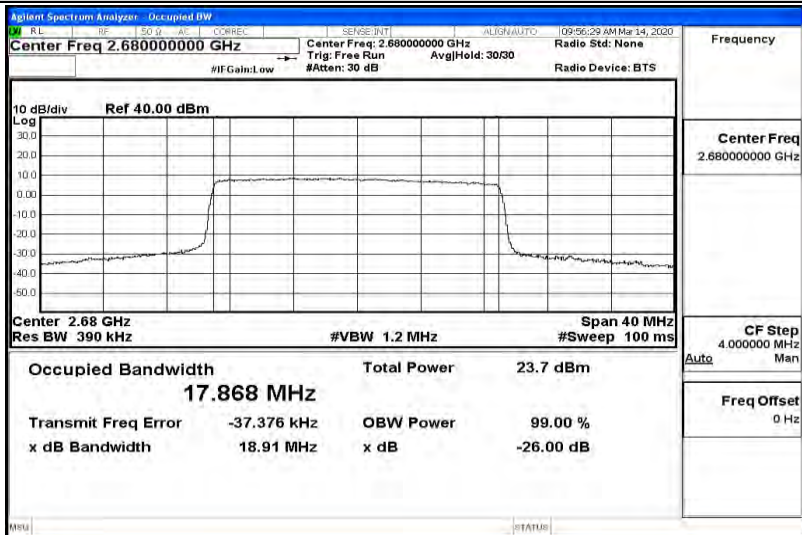

Band41-20MHz-QPSK-41490-100RB#0-17.868