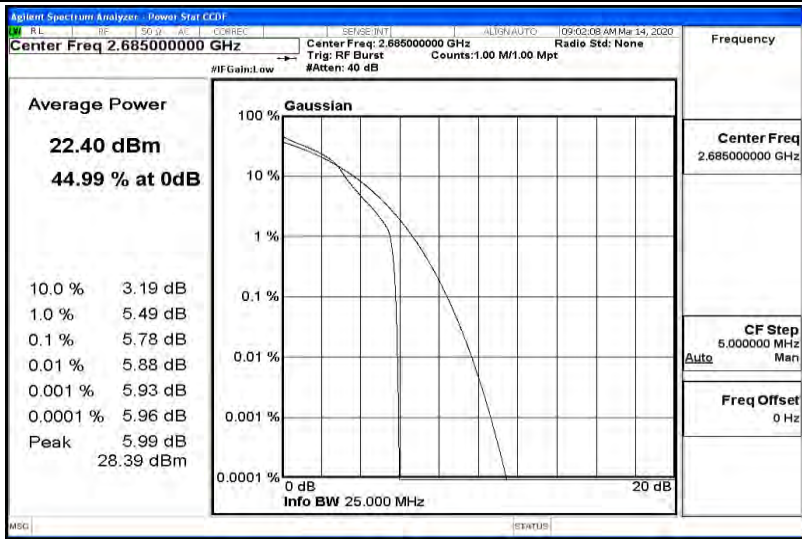

Band41-10MHz-16QAM-41540-1RB#0