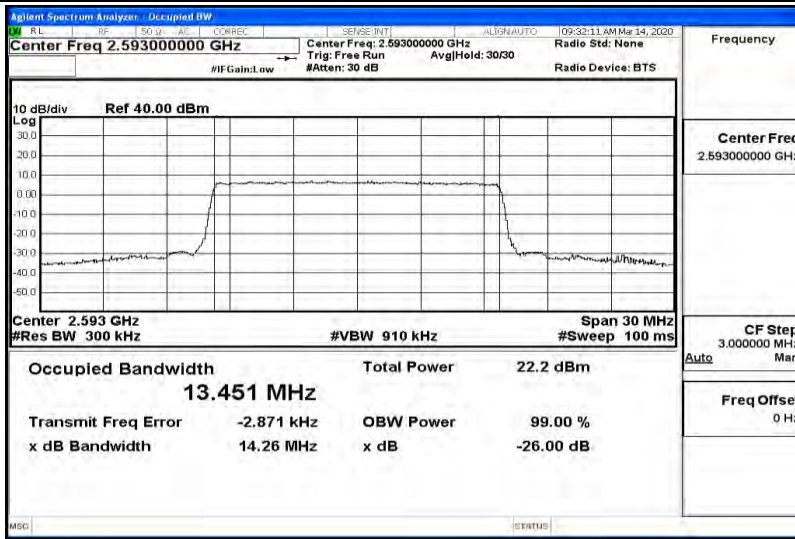

Band41-15MHz-QPSK-39725-75RB#0-13.406

Band41-15MHz-QPSK-40620-75RB#0-13.425

Band41-15MHz-QPSK-41515-75RB#0-13.443

Band41-15MHz-16QAM-39725-75RB#0-13.415

Band41-15MHz-16QAM-40620-75RB#0-13.451

Band41-15MHz-16QAM-41515-75RB#0-13.433