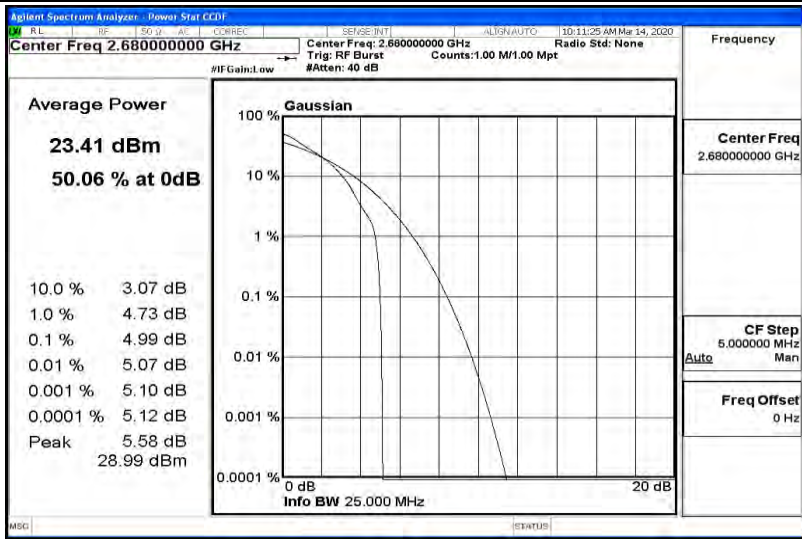

Band41-20MHz-QPSK-41490-1RB#0