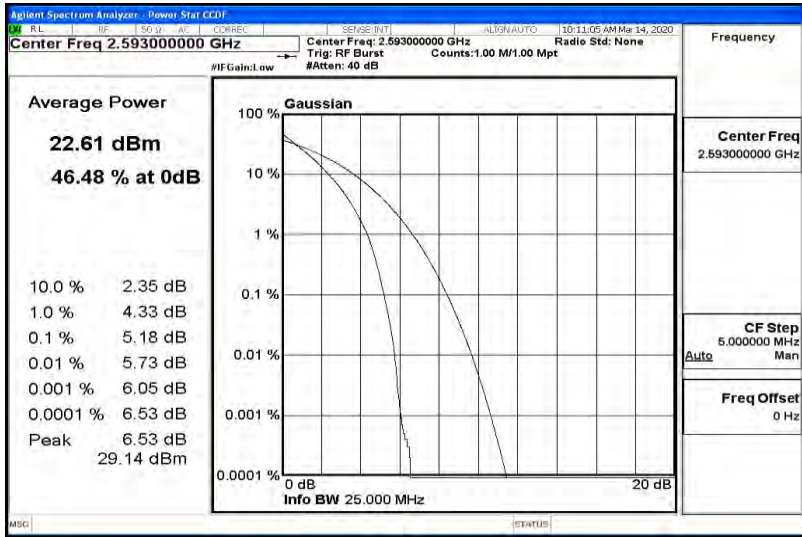

Band41-20MHz-QPSK-40620-100RB#0