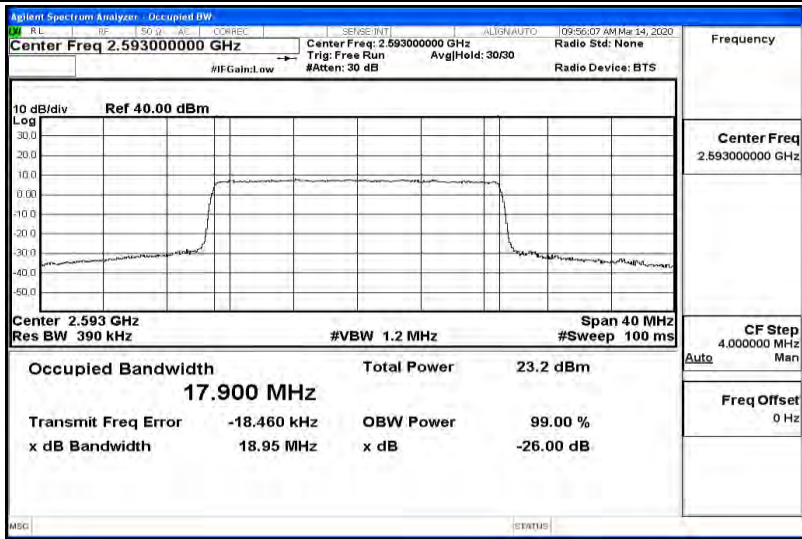

Band41-20MHz-QPSK-40620-100RB#0-17.900