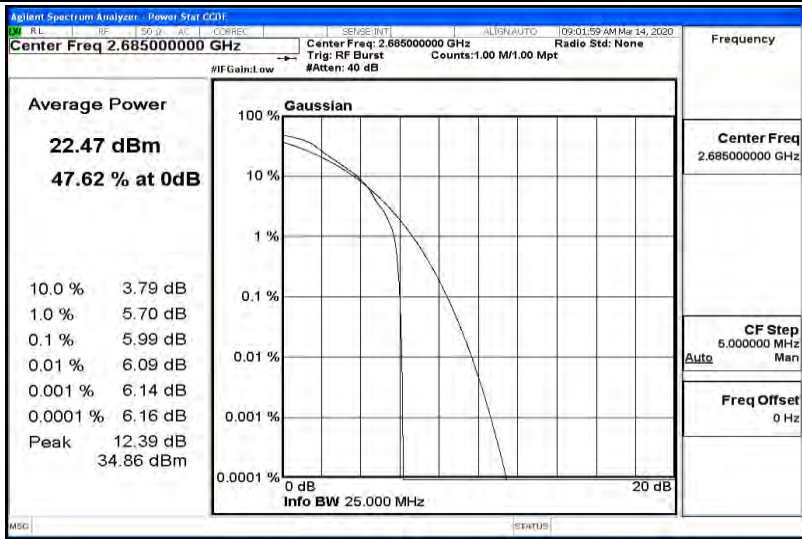

Band41-10MHz-QPSK-41540-1RB#0