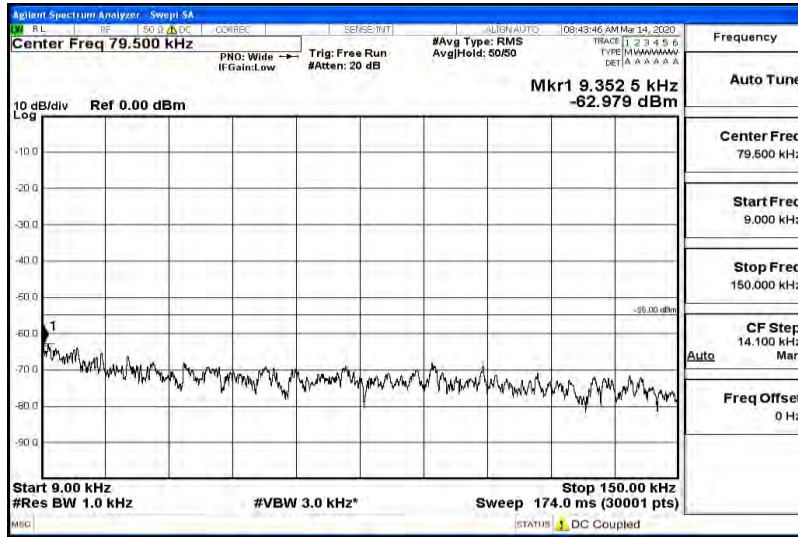

Band41-10MHz-16QAM-39700-1RB#0-Range1:0.009~0.15MHz