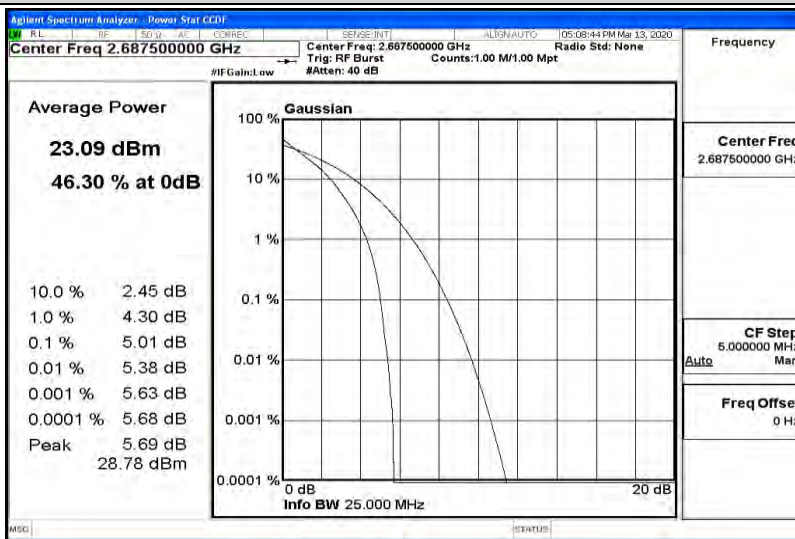

Band41-5MHz-QPSK-41565-25RB#0

Band41-5MHz-16QAM-39675-25RB#0