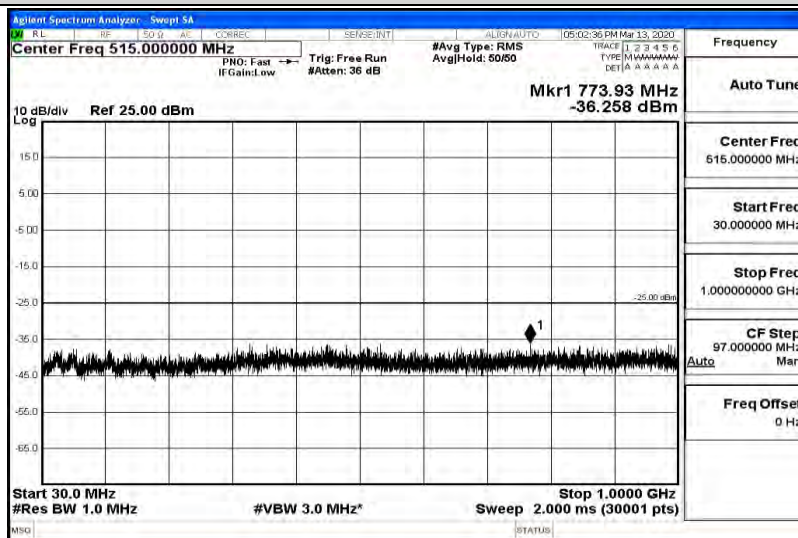

Band41-5MHz-16QAM-40620-1RB#0-Range3:30~1000MHz