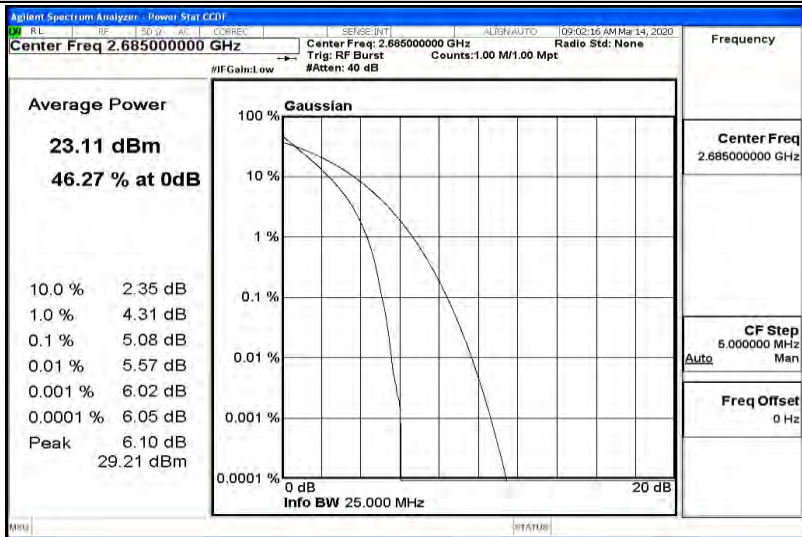

Band41-10MHz-QPSK-41540-50RB#0