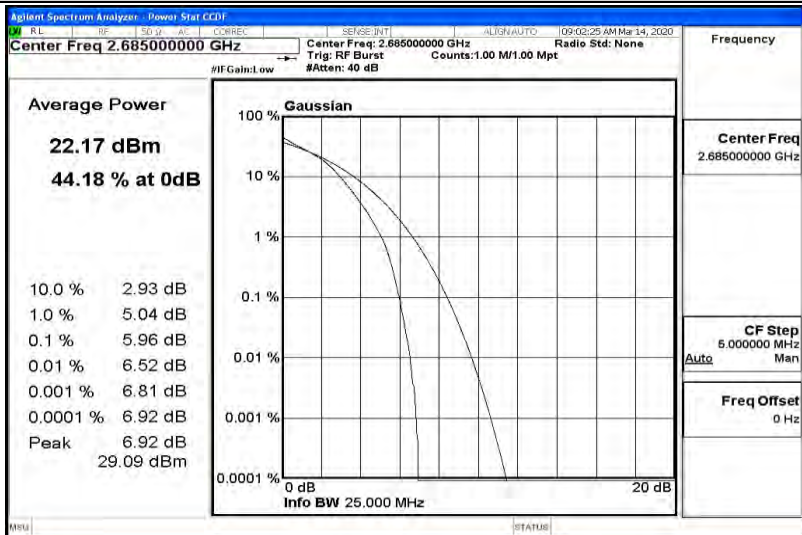

Band41-10MHz-16QAM-40620-1RB#0

Band41-10MHz-16QAM-40620-50RB#0

Band41-10MHz-16QAM-41540-1RB#0

Band41-10MHz-16QAM-41540-50RB#0

Band41-15MHz-QPSK-39725-1RB#0

Band41-15MHz-QPSK-39725-75RB#0

Band41-15MHz-QPSK-40620-1RB#0