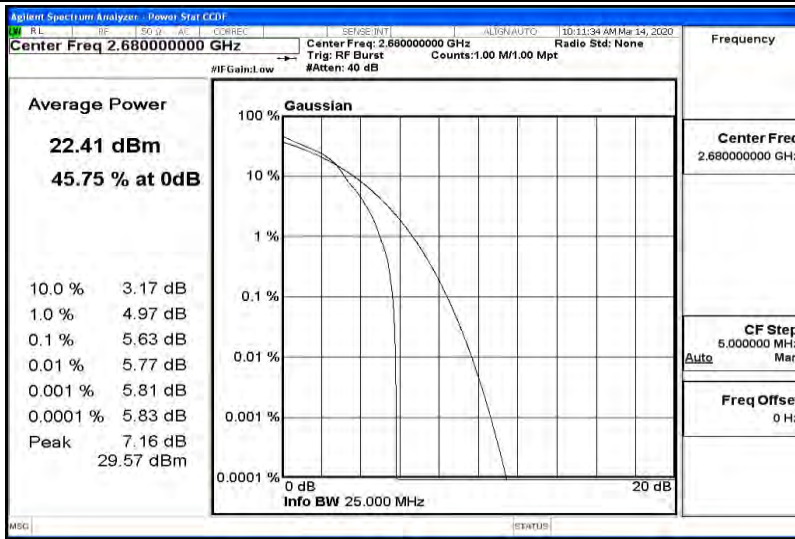

Band41-20MHz-16QAM-41490-1RB#0