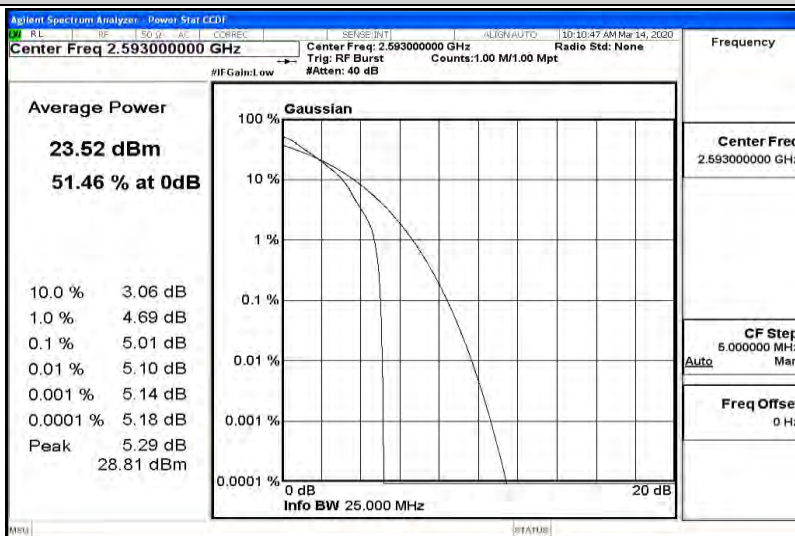

Band41-20MHz-QPSK-40620-1RB#0