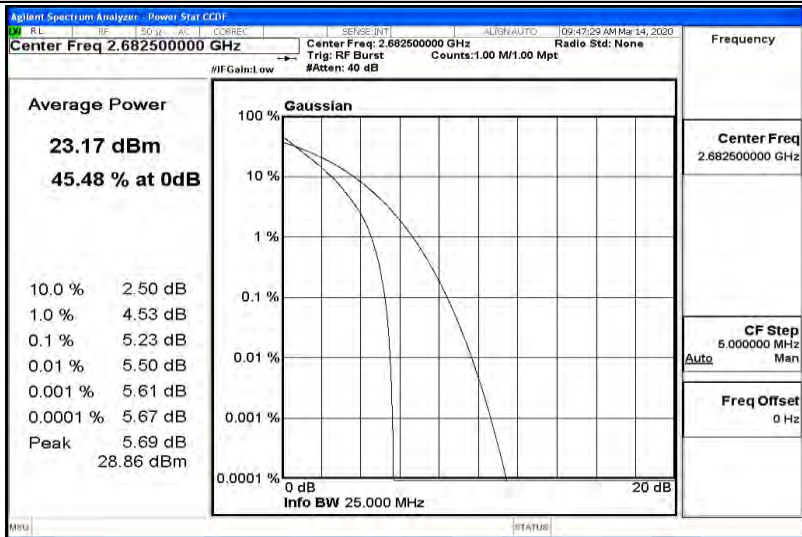

Band41-15MHz-QPSK-41515-75RB#0