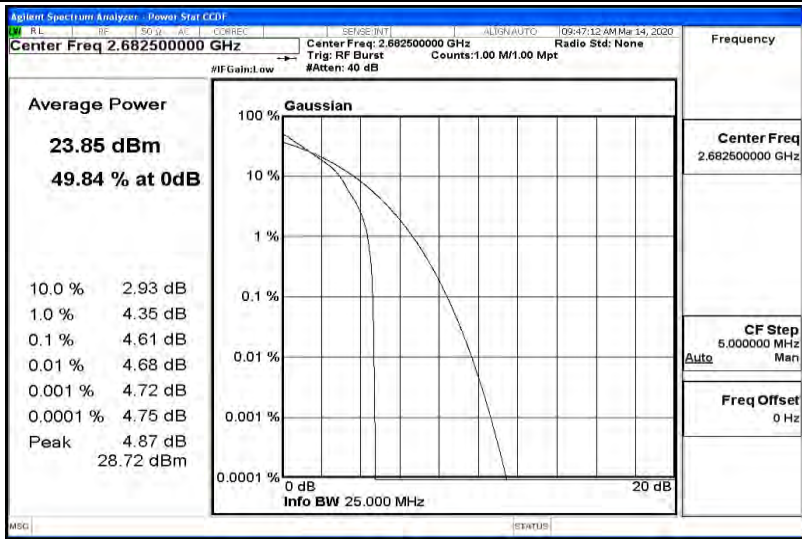

Band41-15MHz-QPSK-41515-1RB#0