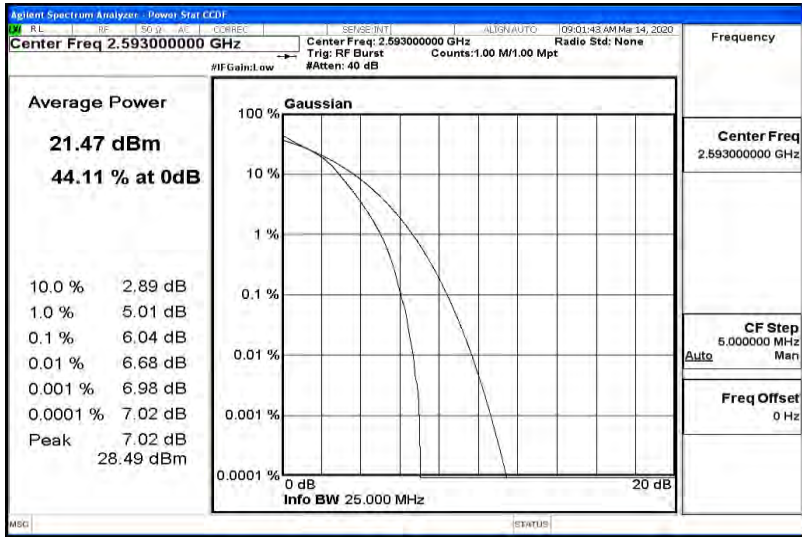

Band41-10MHz-16QAM-40620-50RB#0