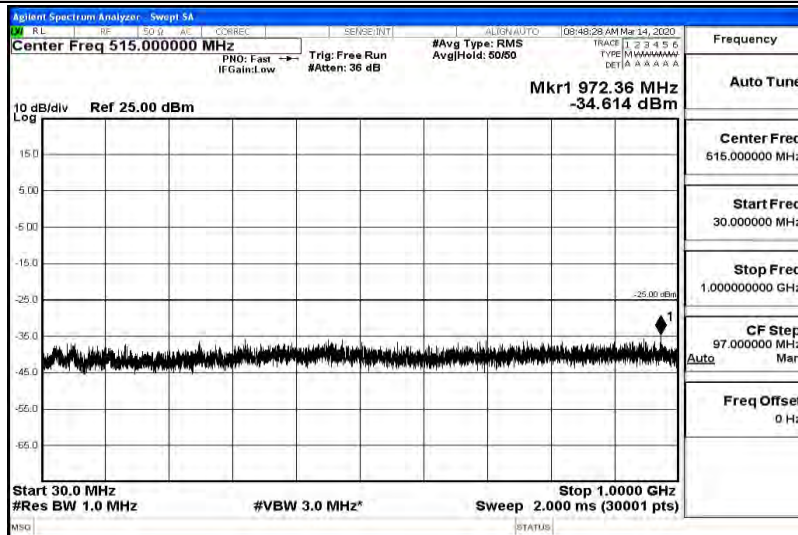

Band41-10MHz-16QAM-40620-1RB#0-Range3:30~100MHz

Band41-10MHz-16QAM-40620-1RB#0-Range4:1000~5000MHz