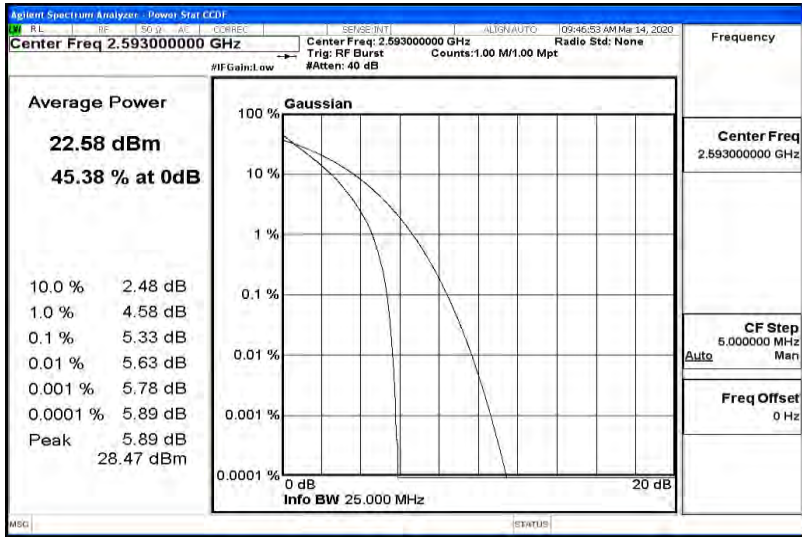

Band41-15MHz-QPSK-40620-75RB#0