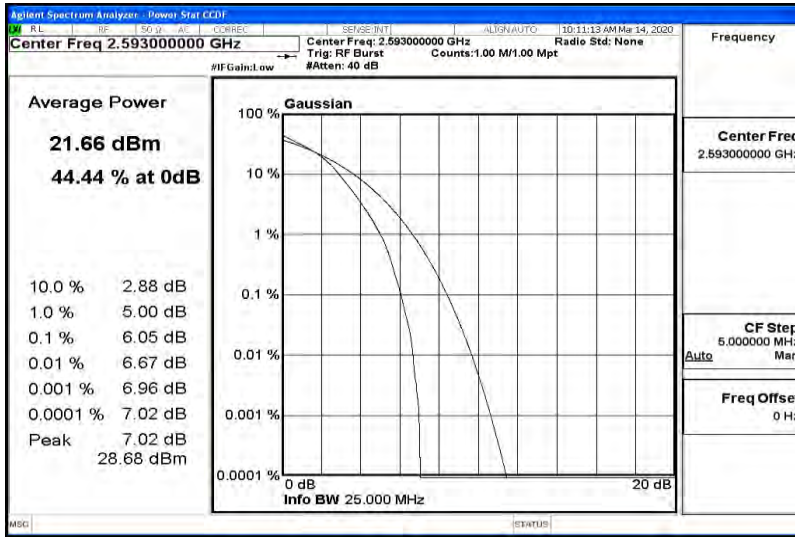

Band41-20MHz-16QAM-40620-100RB#0