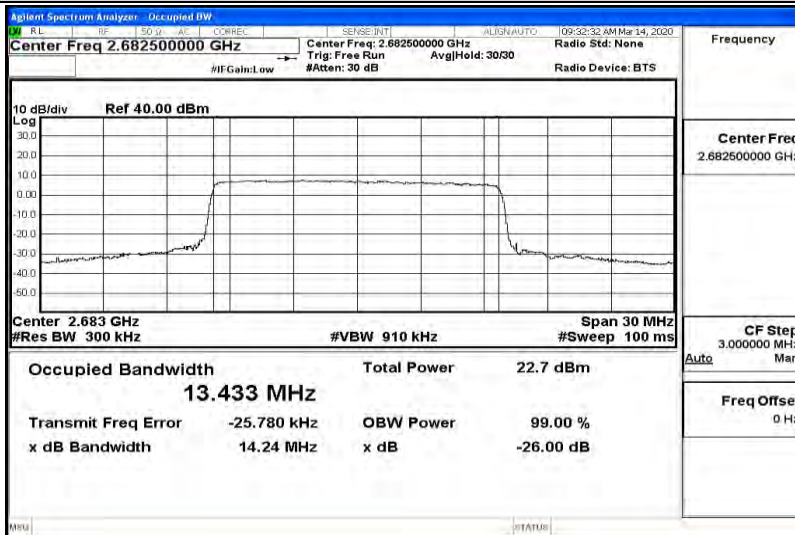

Band41-15MHz-QPSK-39725-75RB#0-13.406

Band41-15MHz-QPSK-40620-75RB#0-13.425

Band41-15MHz-QPSK-41515-75RB#0-13.443

Band41-15MHz-16QAM-39725-75RB#0-13.415

Band41-15MHz-16QAM-40620-75RB#0-13.451

Band41-15MHz-16QAM-41515-75RB#0-13.433