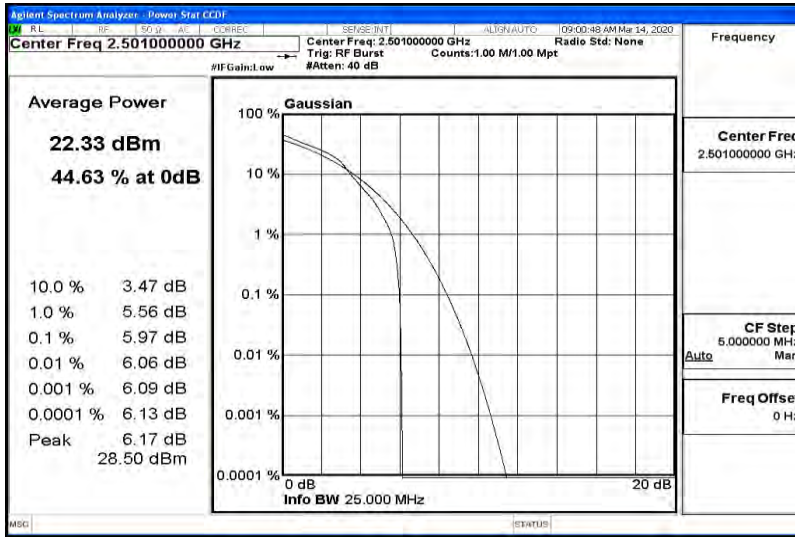

Band41-10MHz-16QAM-39700-1RB#0