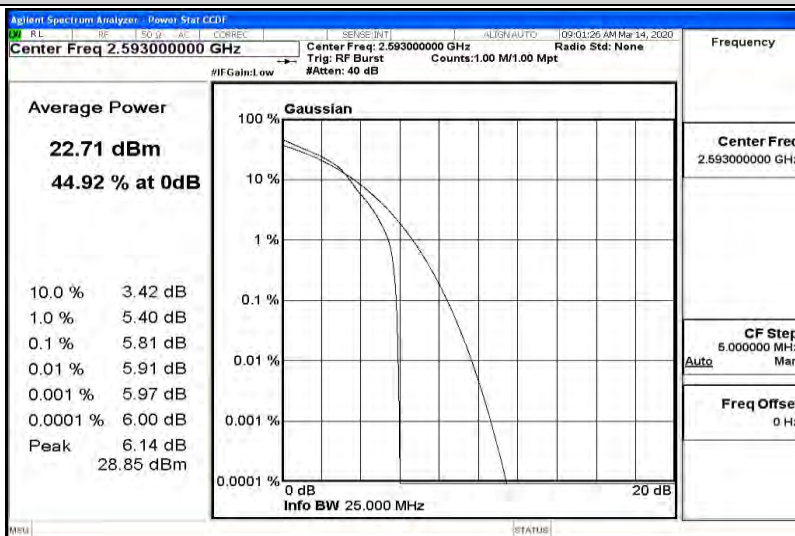

Band41-10MHz-16QAM-40620-1RB#0