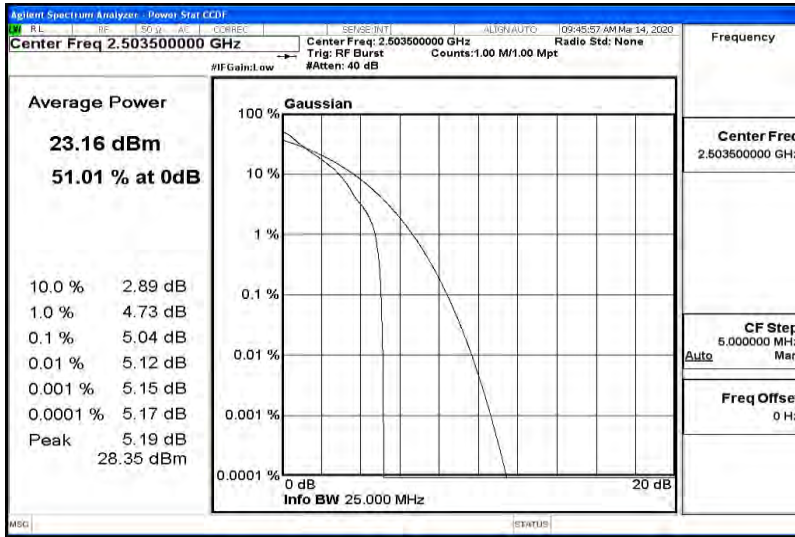

Band41-10MHz-16QAM-40620-1RB#0

Band41-10MHz-16QAM-40620-50RB#0

Band41-10MHz-16QAM-41540-1RB#0

Band41-10MHz-16QAM-41540-50RB#0

Band41-15MHz-QPSK-39725-1RB#0

Band41-15MHz-QPSK-39725-75RB#0

Band41-15MHz-QPSK-40620-1RB#0