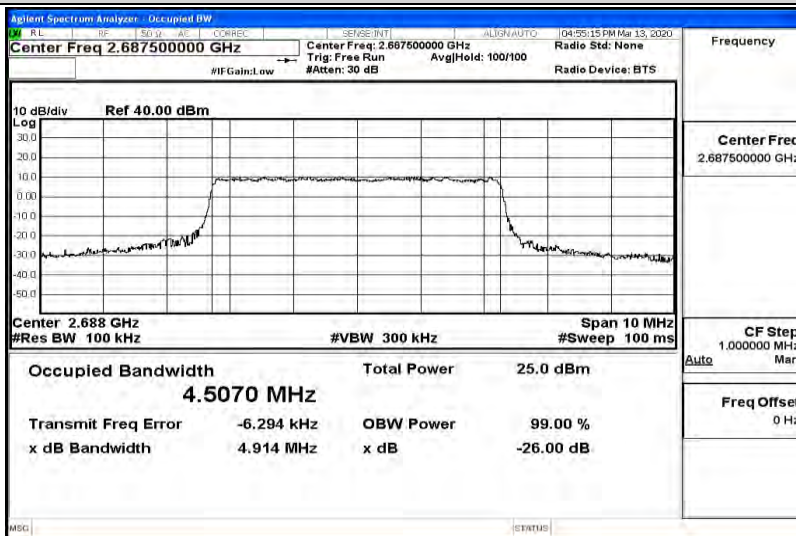

Band41-5MHz-QPSK-41565-25RB#0-4.5070

Band41-5MHz-16QAM-39675-25RB#0-4.4950