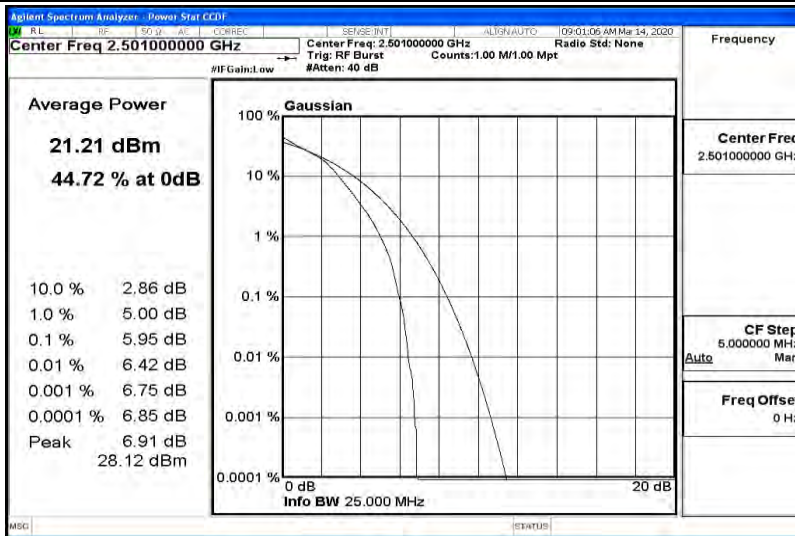

Band41-10MHz-16QAM-39700-50RB#0