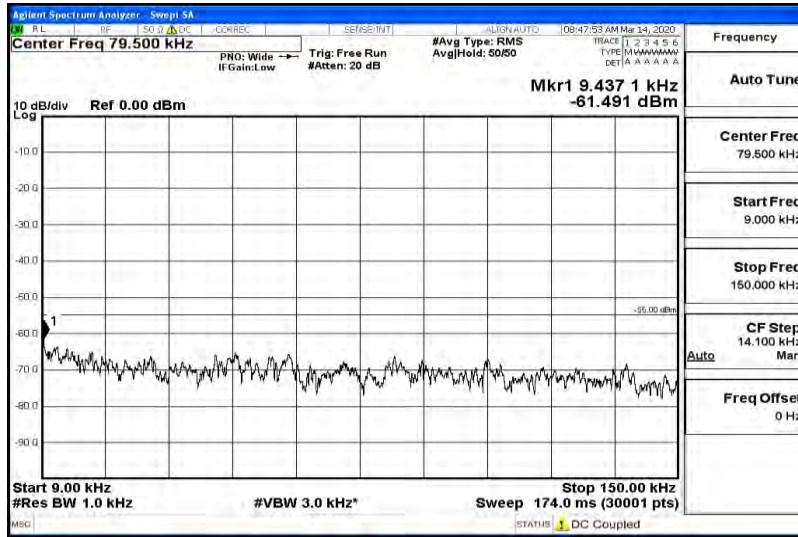

Band41-10MHz-16QAM-40620-1RB#0-Range1:0.009~0.15MHz