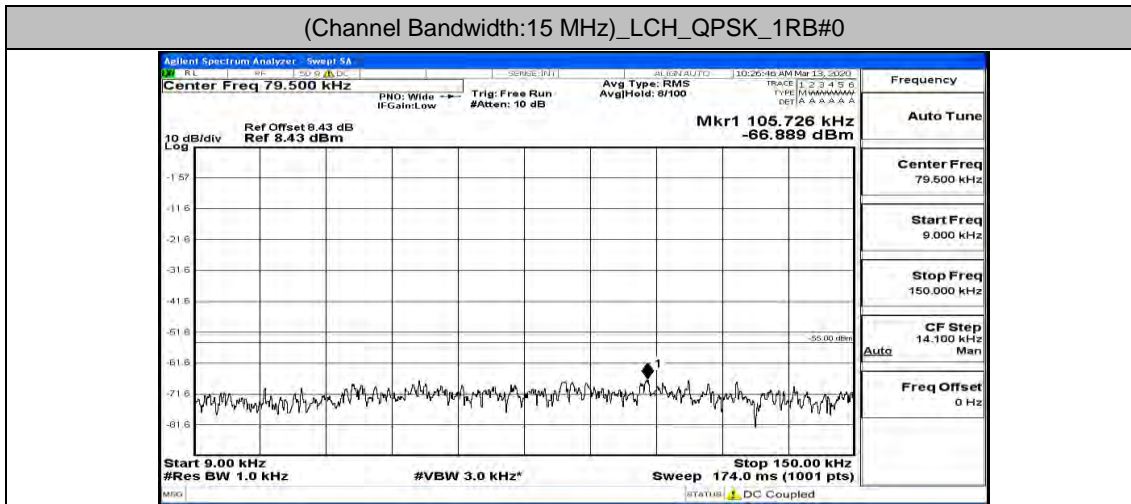

Channel Bandwidth: 15 MHz

(Channel Bandwidth:15 MHz)_LCH_QPSK_1RB#37

(Channel Bandwidth:15 MHz)_LCH_QPSK_1RB#74

(Channel Bandwidth:15 MHz)_MCH_QPSK_1RB#0

(Channel Bandwidth:15 MHz)_MCH_QPSK_1RB#37

(Channel Bandwidth:15 MHz)_MCH_QPSK_1RB#74