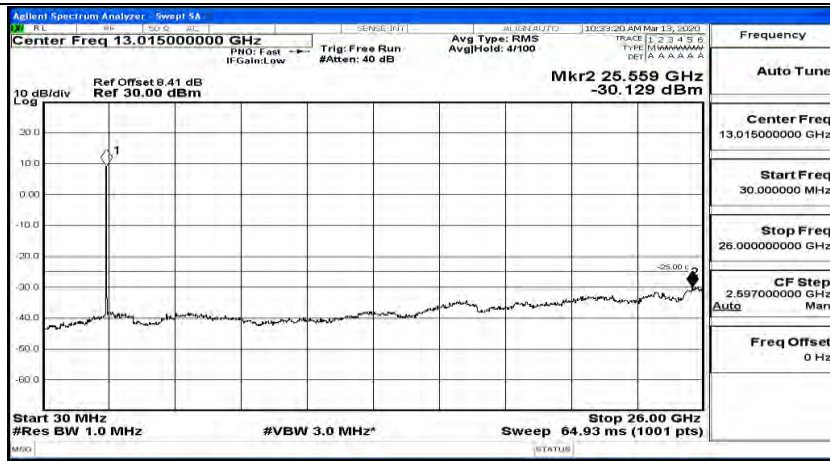

(Channel Bandwidth:20 MHz)_MCH_16QAM_1RB#99