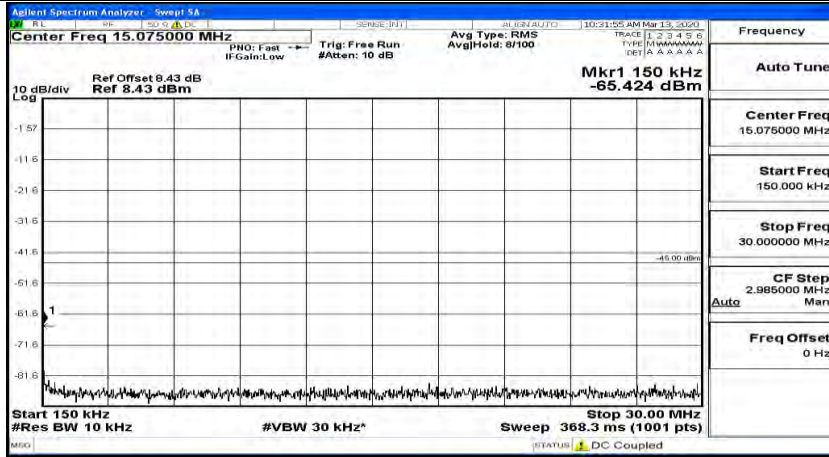

(Channel Bandwidth:20 MHz) _HCH_QPSK_1RB#49

(Channel Bandwidth:20 MHz)_HCH_QPSK_1RB#99

(Channel Bandwidth:20 MHz)_LCH_16QAM_1RB#0

(Channel Bandwidth:20 MHz)_LCH_16QAM_1RB#49

(Channel Bandwidth:20 MHz)_LCH_16QAM_1RB#99