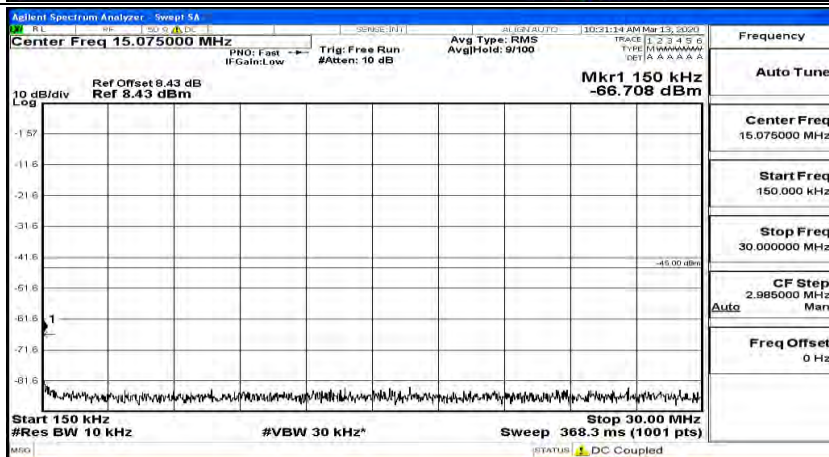

(Channel Bandwidth:15 MHz)_HCH_16QAM_1RB#0

(Channel Bandwidth:15 MHz)_HCH_16QAM_1RB#37

(Channel Bandwidth:15 MHz)_HCH_16QAM_1RB#74

Channel Bandwidth: 20 MHz

(Channel Bandwidth:20 MHz) LCH_QPSK_1RB#0

(Channel Bandwidth:20 MHz)_LCH_QPSK_1RB#49