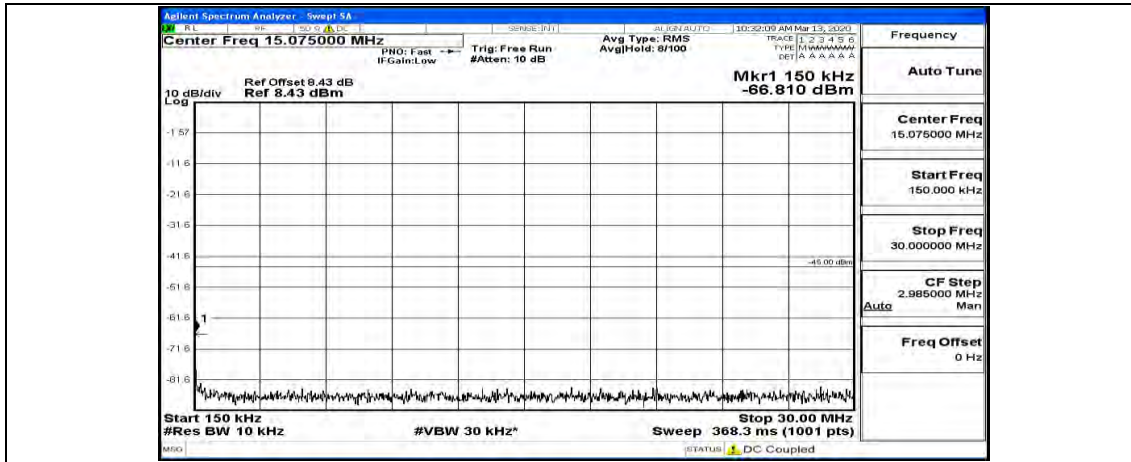

(Channel Bandwidth:20 MHz) _HCH_QPSK_1RB#49

(Channel Bandwidth:20 MHz)_HCH_QPSK_1RB#99

(Channel Bandwidth:20 MHz)_LCH_16QAM_1RB#0

(Channel Bandwidth:20 MHz)_LCH_16QAM_1RB#49

(Channel Bandwidth:20 MHz)_LCH_16QAM_1RB#99