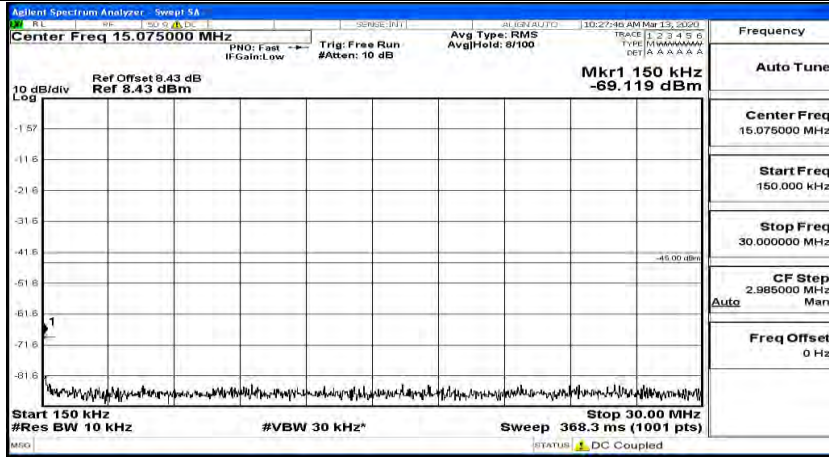

(Channel Bandwidth:15 MHz)_HCH_QPSK_1RB#0

(Channel Bandwidth:15 MHz) _HCH_QPSK_1RB#37

(Channel Bandwidth:15 MHz)_HCH_QPSK_1RB#74

(Channel Bandwidth:15 MHz)_LCH_16QAM_1RB#0

(Channel Bandwidth:15 MHz)_LCH_16QAM_1RB#37

(Channel Bandwidth:15 MHz)_LCH_16QAM_1RB#74

(Channel Bandwidth:15 MHz)_LCH_16QAM_37RB#0

(Channel Bandwidth:15 MHz)_MCH_16QAM_1RB#0

(Channel Bandwidth:15 MHz)_MCH_16QAM_1RB#37

(Channel Bandwidth:15 MHz) MCH_16QAM_1RB#74