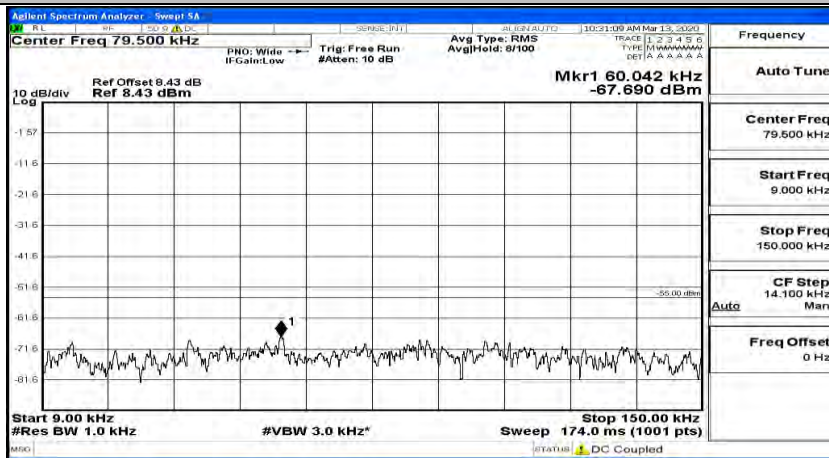

(Channel Bandwidth:15 MHz)_HCH_16QAM_1RB#0

(Channel Bandwidth:15 MHz)_HCH_16QAM_1RB#37

(Channel Bandwidth:15 MHz)_HCH_16QAM_1RB#74

Channel Bandwidth: 20 MHz

(Channel Bandwidth:20 MHz) LCH_QPSK_1RB#0

(Channel Bandwidth:20 MHz)_LCH_QPSK_1RB#49