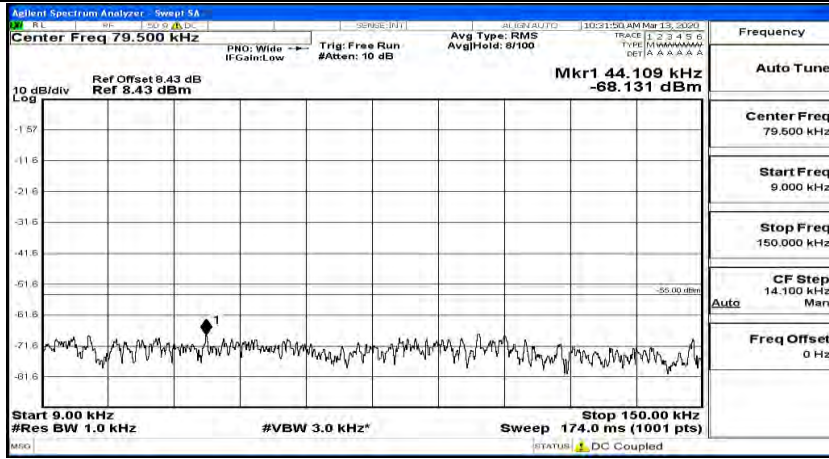

(Channel Bandwidth:20 MHz) _HCH_QPSK_1RB#49

(Channel Bandwidth:20 MHz)_HCH_QPSK_1RB#99

(Channel Bandwidth:20 MHz)_LCH_16QAM_1RB#0

(Channel Bandwidth:20 MHz)_LCH_16QAM_1RB#49

(Channel Bandwidth:20 MHz)_LCH_16QAM_1RB#99