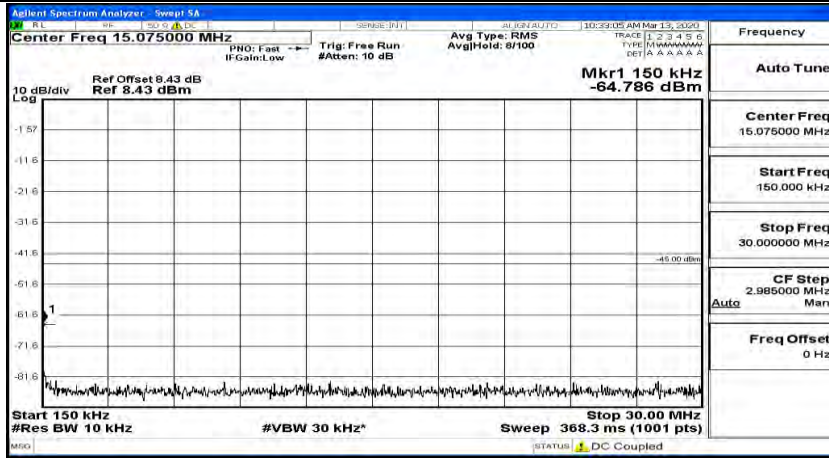

(Channel Bandwidth:20 MHz)_MCH_16QAM_1RB#49