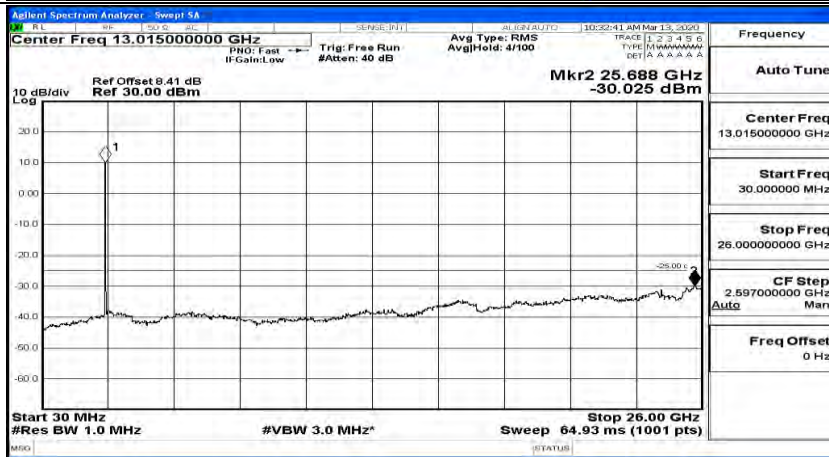

(Channel Bandwidth:20 MHz)_MCH_QPSK_1RB#99