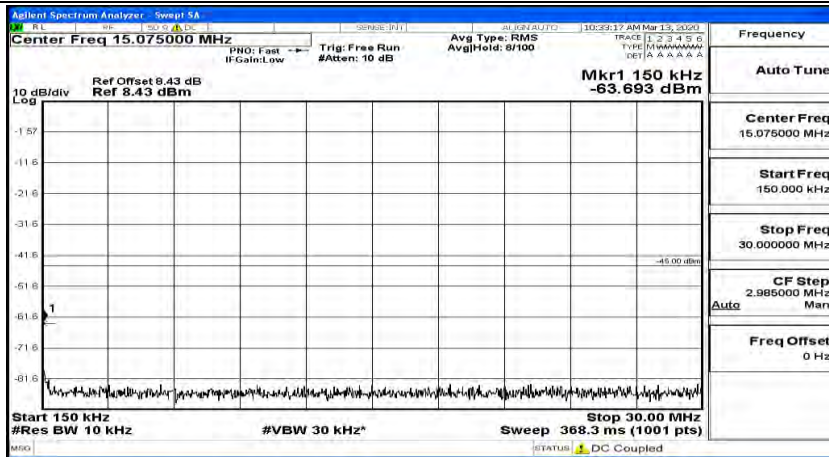

(Channel Bandwidth:20 MHz)_MCH_16QAM_1RB#49