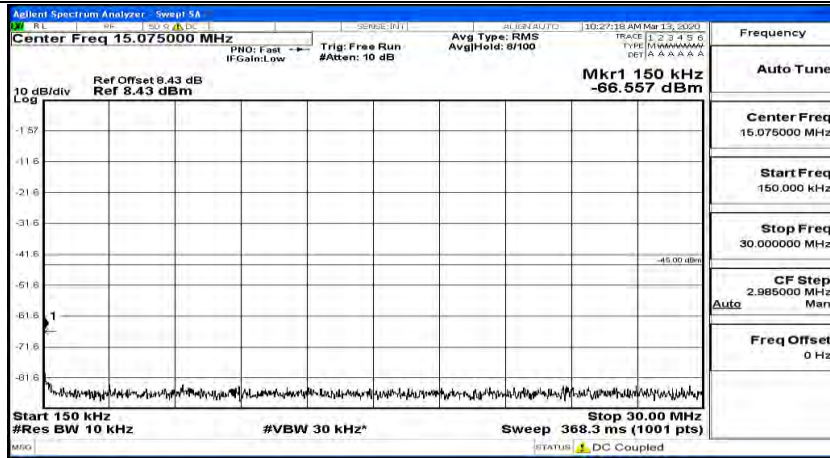

Channel Bandwidth: 15 MHz

(Channel Bandwidth:15 MHz)_LCH_QPSK_1RB#37

(Channel Bandwidth:15 MHz)_LCH_QPSK_1RB#74

(Channel Bandwidth:15 MHz)_MCH_QPSK_1RB#0

(Channel Bandwidth:15 MHz)_MCH_QPSK_1RB#37

(Channel Bandwidth:15 MHz)_MCH_QPSK_1RB#74

(Channel Bandwidth:15 MHz)_HCH_QPSK_1RB#0

(Channel Bandwidth:15 MHz) _HCH_QPSK_1RB#37

(Channel Bandwidth:15 MHz)_HCH_QPSK_1RB#74

(Channel Bandwidth:15 MHz)_LCH_16QAM_1RB#0

(Channel Bandwidth:15 MHz)_LCH_16QAM_1RB#37