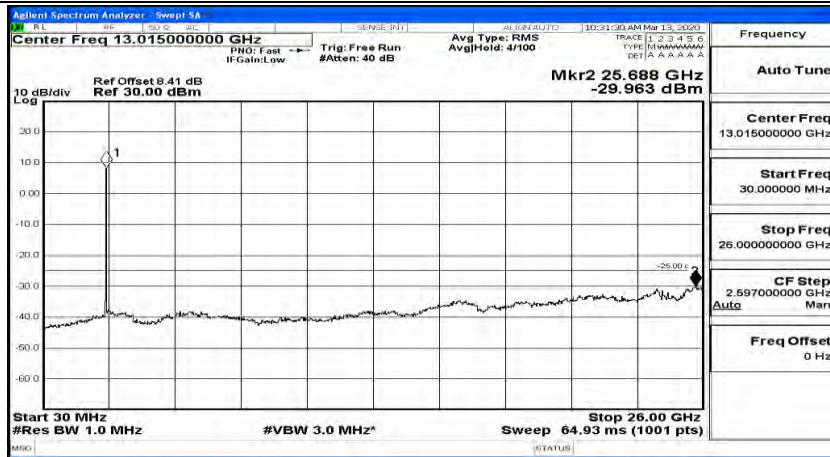

(Channel Bandwidth:20 MHz)_LCH_QPSK_1RB#99