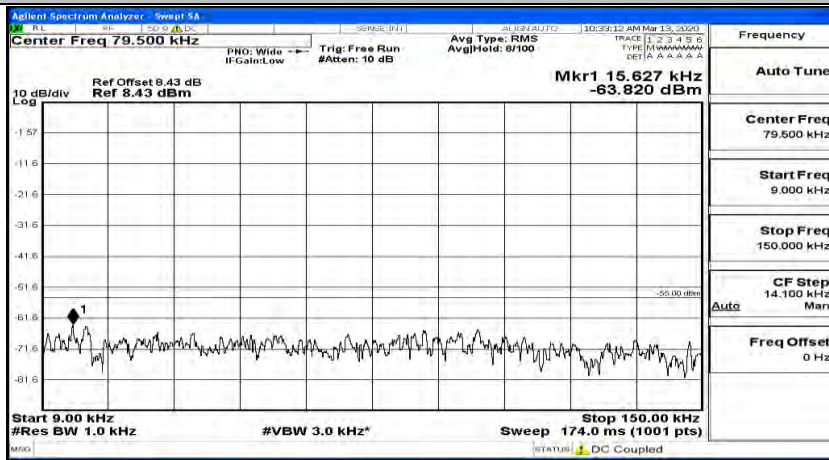

(Channel Bandwidth:20 MHz)_MCH_16QAM_1RB#49