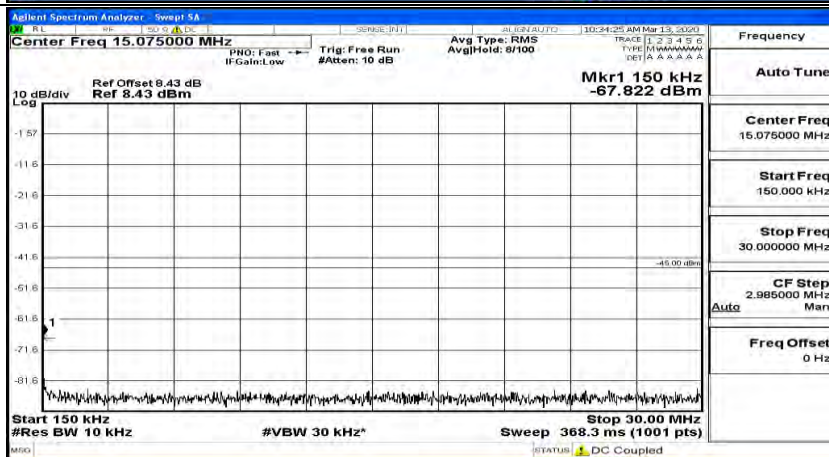

(Channel Bandwidth:20 MHz)_MCH_16QAM_1RB#0

(Channel Bandwidth:20 MHz)_MCH_16QAM_1RB#49

(Channel Bandwidth:20 MHz)_MCH_16QAM_1RB#99

(Channel Bandwidth:20 MHz)_HCH_16QAM_1RB#0

(Channel Bandwidth:20 MHz)_HCH_16QAM_1RB#49