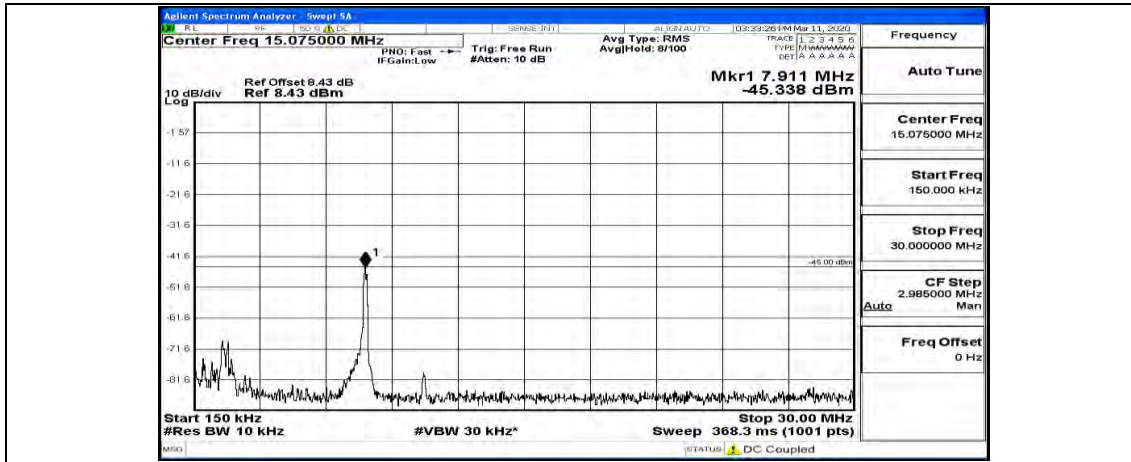

(Channel Bandwidth:15 MHz)_HCH_16QAM_1RB#0

(Channel Bandwidth:15 MHz)_HCH_16QAM_1RB#37

(Channel Bandwidth:15 MHz)_HCH_16QAM_1RB#74

Channel Bandwidth: 20 MHz

(Channel Bandwidth:20 MHz) LCH_QPSK_1RB#0

(Channel Bandwidth:20 MHz)_LCH_QPSK_1RB#49