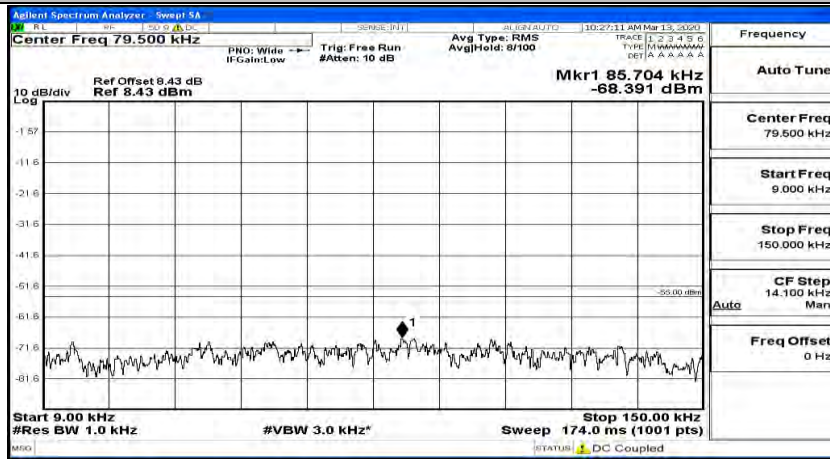

Channel Bandwidth: 15 MHz

(Channel Bandwidth:15 MHz)_LCH_QPSK_1RB#37

(Channel Bandwidth:15 MHz)_LCH_QPSK_1RB#74

(Channel Bandwidth:15 MHz)_MCH_QPSK_1RB#0

(Channel Bandwidth:15 MHz)_MCH_QPSK_1RB#37

(Channel Bandwidth:15 MHz)_MCH_QPSK_1RB#74

(Channel Bandwidth:15 MHz)_HCH_QPSK_1RB#0

(Channel Bandwidth:15 MHz) _HCH_QPSK_1RB#37

(Channel Bandwidth:15 MHz)_HCH_QPSK_1RB#74

(Channel Bandwidth:15 MHz)_LCH_16QAM_1RB#0

(Channel Bandwidth:15 MHz)_LCH_16QAM_1RB#37