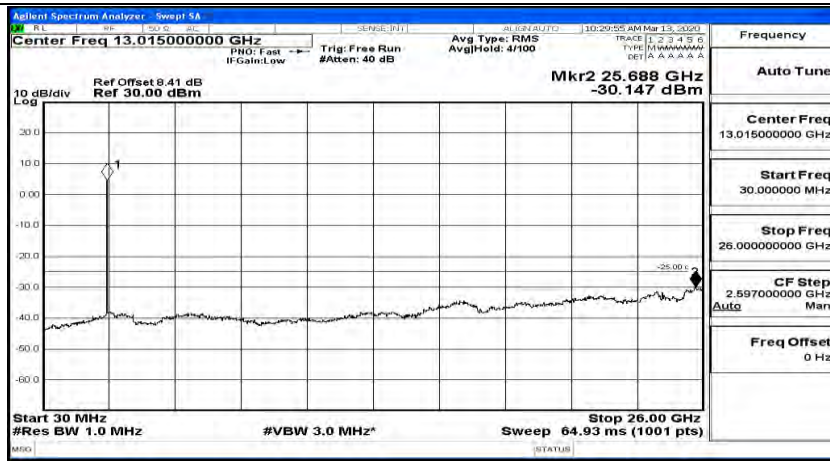

Channel Bandwidth: 15 MHz

(Channel Bandwidth:15 MHz)_LCH_QPSK_1RB#37

(Channel Bandwidth:15 MHz)_LCH_QPSK_1RB#74

(Channel Bandwidth:15 MHz)_MCH_QPSK_1RB#0

(Channel Bandwidth:15 MHz)_MCH_QPSK_1RB#37

(Channel Bandwidth:15 MHz)_MCH_QPSK_1RB#74

(Channel Bandwidth:15 MHz)_HCH_QPSK_1RB#0

(Channel Bandwidth:15 MHz) _HCH_QPSK_1RB#37

(Channel Bandwidth:15 MHz)_HCH_QPSK_1RB#74

(Channel Bandwidth:15 MHz)_LCH_16QAM_1RB#0

(Channel Bandwidth:15 MHz)_LCH_16QAM_1RB#37