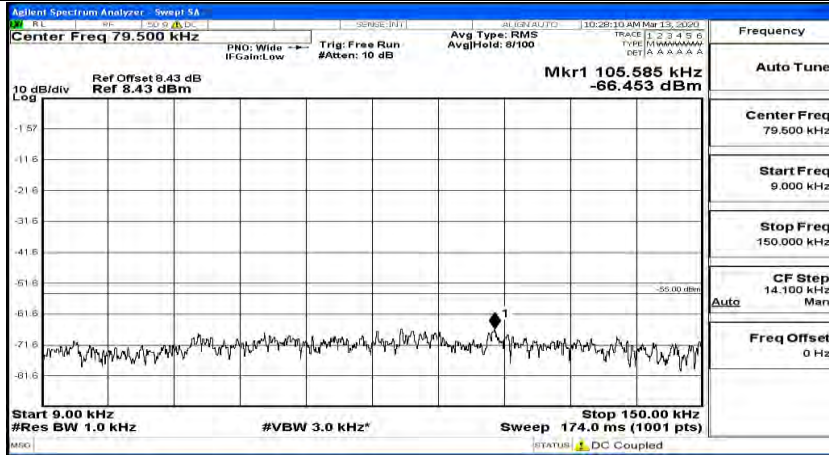

Channel Bandwidth: 15 MHz

(Channel Bandwidth:15 MHz)_LCH_QPSK_1RB#37

(Channel Bandwidth:15 MHz)_LCH_QPSK_1RB#74

(Channel Bandwidth:15 MHz)_MCH_QPSK_1RB#0

(Channel Bandwidth:15 MHz)_MCH_QPSK_1RB#37

(Channel Bandwidth:15 MHz)_MCH_QPSK_1RB#74