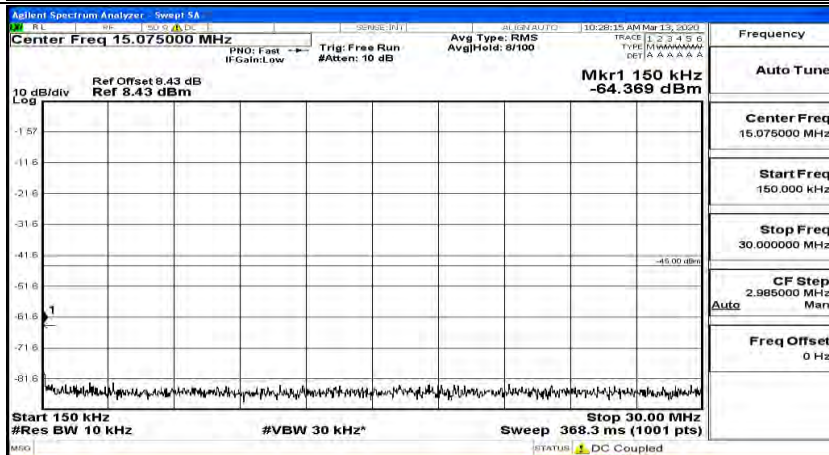

Channel Bandwidth: 15 MHz

(Channel Bandwidth:15 MHz)_LCH_QPSK_1RB#37

(Channel Bandwidth:15 MHz)_LCH_QPSK_1RB#74

(Channel Bandwidth:15 MHz)_MCH_QPSK_1RB#0

(Channel Bandwidth:15 MHz)_MCH_QPSK_1RB#37

(Channel Bandwidth:15 MHz)_MCH_QPSK_1RB#74

(Channel Bandwidth:15 MHz)_HCH_QPSK_1RB#0

(Channel Bandwidth:15 MHz) _HCH_QPSK_1RB#37

(Channel Bandwidth:15 MHz)_HCH_QPSK_1RB#74

(Channel Bandwidth:15 MHz)_LCH_16QAM_1RB#0

(Channel Bandwidth:15 MHz)_LCH_16QAM_1RB#37