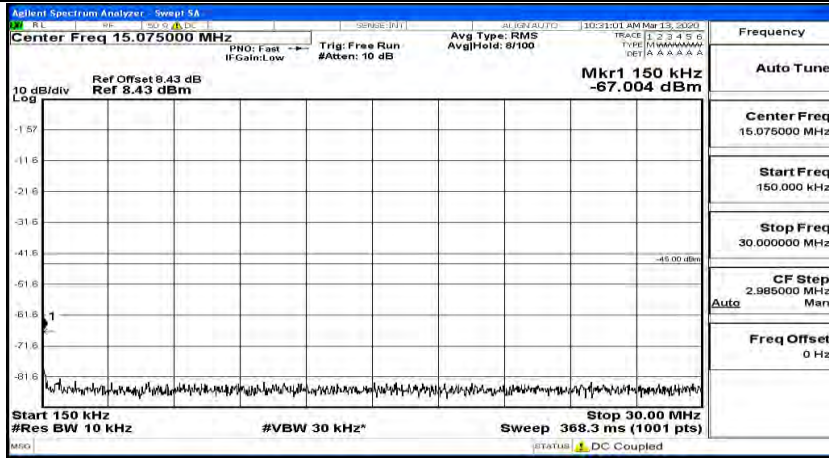

(Channel Bandwidth:15 MHz)_HCH_16QAM_1RB#0

(Channel Bandwidth:15 MHz)_HCH_16QAM_1RB#37

(Channel Bandwidth:15 MHz)_HCH_16QAM_1RB#74

Channel Bandwidth: 20 MHz

(Channel Bandwidth:20 MHz) LCH_QPSK_1RB#0

(Channel Bandwidth:20 MHz)_LCH_QPSK_1RB#49