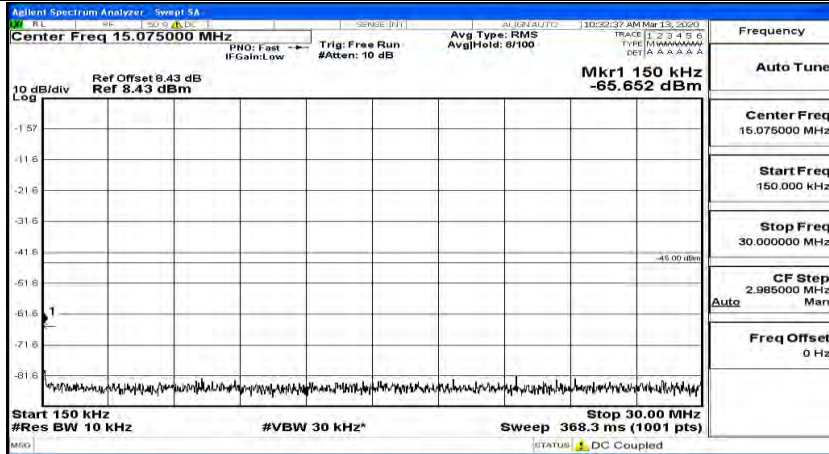

(Channel Bandwidth:20 MHz)_MCH_QPSK_1RB#99