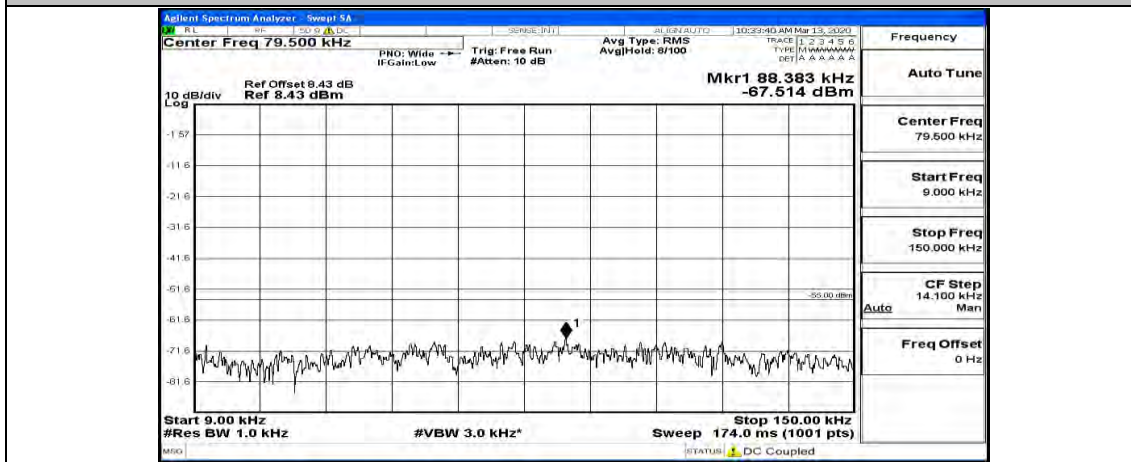

(Channel Bandwidth:20 MHz)_LCH_QPSK_1RB#99

(Channel Bandwidth:20 MHz)_MCH_QPSK_1RB#0

(Channel Bandwidth:20 MHz)_MCH_QPSK_1RB#49

(Channel Bandwidth:20 MHz)_MCH_QPSK_1RB#99

(Channel Bandwidth:20 MHz)_HCH_QPSK_1RB#0