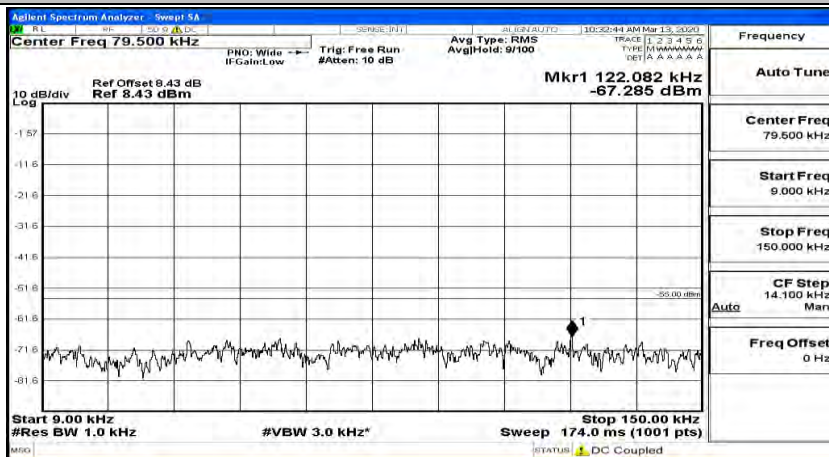

(Channel Bandwidth:20 MHz)_LCH_QPSK_1RB#99

(Channel Bandwidth:20 MHz)_MCH_QPSK_1RB#0

(Channel Bandwidth:20 MHz)_MCH_QPSK_1RB#49

(Channel Bandwidth:20 MHz)_MCH_QPSK_1RB#99

(Channel Bandwidth:20 MHz)_HCH_QPSK_1RB#0