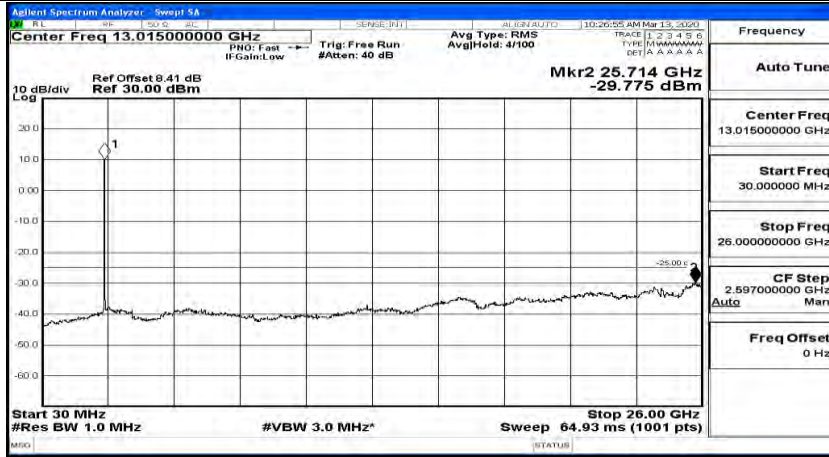

Channel Bandwidth: 15 MHz

(Channel Bandwidth:15 MHz)_LCH_QPSK_1RB#37

(Channel Bandwidth:15 MHz)_LCH_QPSK_1RB#74

(Channel Bandwidth:15 MHz)_MCH_QPSK_1RB#0

(Channel Bandwidth:15 MHz)_MCH_QPSK_1RB#37

(Channel Bandwidth:15 MHz)_MCH_QPSK_1RB#74

(Channel Bandwidth:15 MHz)_HCH_QPSK_1RB#0

(Channel Bandwidth:15 MHz) _HCH_QPSK_1RB#37

(Channel Bandwidth:15 MHz)_HCH_QPSK_1RB#74

(Channel Bandwidth:15 MHz)_LCH_16QAM_1RB#0

(Channel Bandwidth:15 MHz)_LCH_16QAM_1RB#37