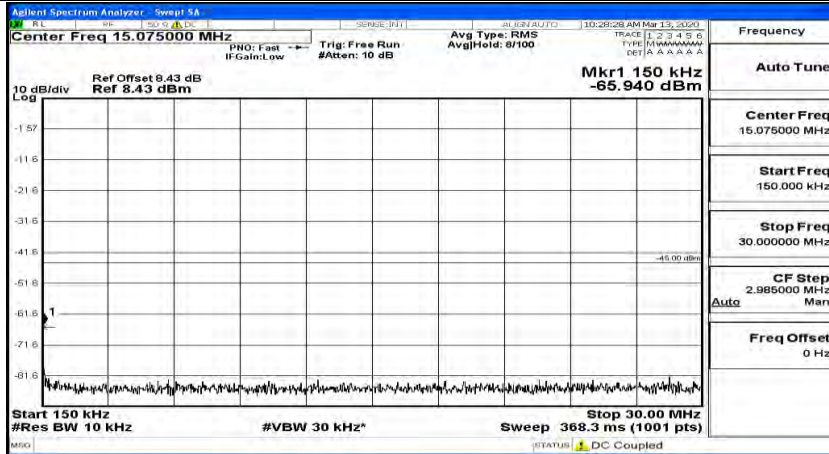

Channel Bandwidth: 15 MHz

(Channel Bandwidth:15 MHz)_LCH_QPSK_1RB#37

(Channel Bandwidth:15 MHz)_LCH_QPSK_1RB#74

(Channel Bandwidth:15 MHz)_MCH_QPSK_1RB#0

(Channel Bandwidth:15 MHz)_MCH_QPSK_1RB#37

(Channel Bandwidth:15 MHz)_MCH_QPSK_1RB#74

(Channel Bandwidth:15 MHz)_HCH_QPSK_1RB#0

(Channel Bandwidth:15 MHz) _HCH_QPSK_1RB#37

(Channel Bandwidth:15 MHz)_HCH_QPSK_1RB#74

(Channel Bandwidth:15 MHz)_LCH_16QAM_1RB#0

(Channel Bandwidth:15 MHz)_LCH_16QAM_1RB#37