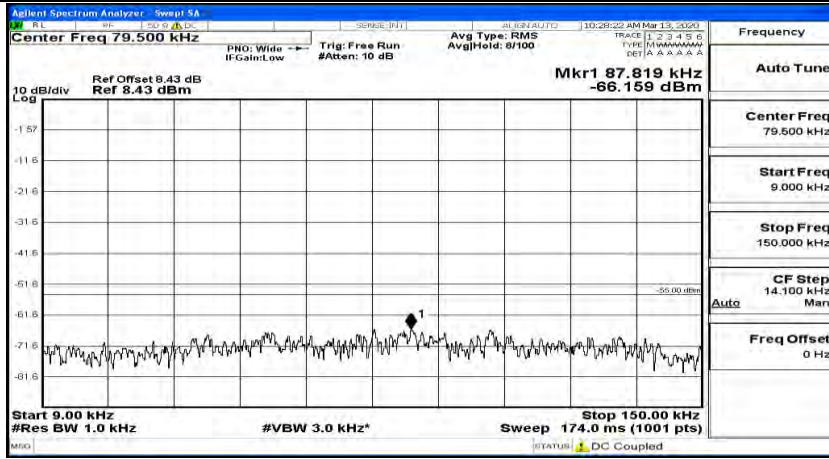

Channel Bandwidth: 15 MHz

(Channel Bandwidth:15 MHz)_LCH_QPSK_1RB#37

(Channel Bandwidth:15 MHz)_LCH_QPSK_1RB#74

(Channel Bandwidth:15 MHz)_MCH_QPSK_1RB#0

(Channel Bandwidth:15 MHz)_MCH_QPSK_1RB#37

(Channel Bandwidth:15 MHz)_MCH_QPSK_1RB#74