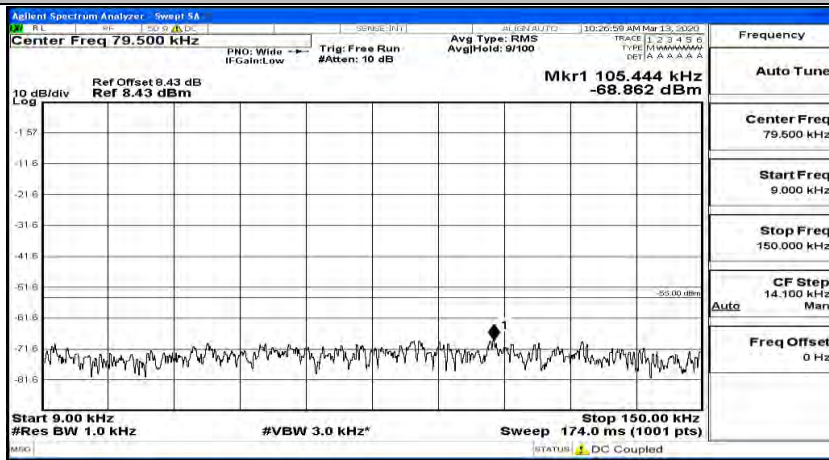

Channel Bandwidth: 15 MHz

(Channel Bandwidth:15 MHz)_LCH_QPSK_1RB#37

(Channel Bandwidth:15 MHz)_LCH_QPSK_1RB#74

(Channel Bandwidth:15 MHz)_MCH_QPSK_1RB#0

(Channel Bandwidth:15 MHz)_MCH_QPSK_1RB#37

(Channel Bandwidth:15 MHz)_MCH_QPSK_1RB#74