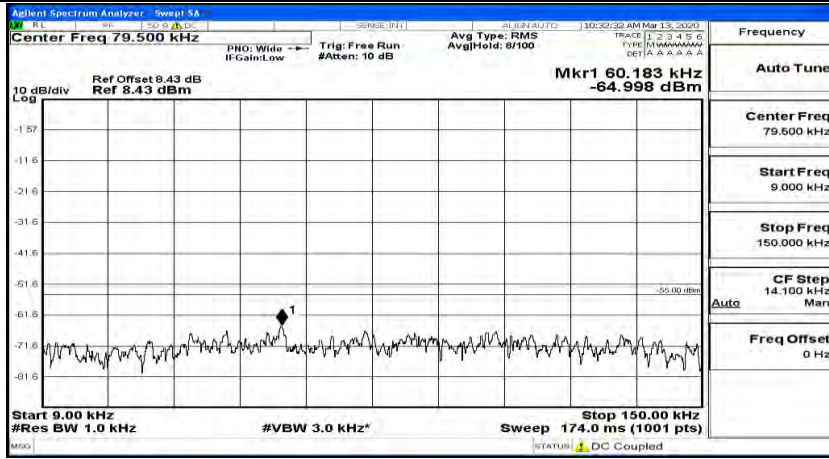

(Channel Bandwidth:20 MHz)_MCH_QPSK_1RB#99