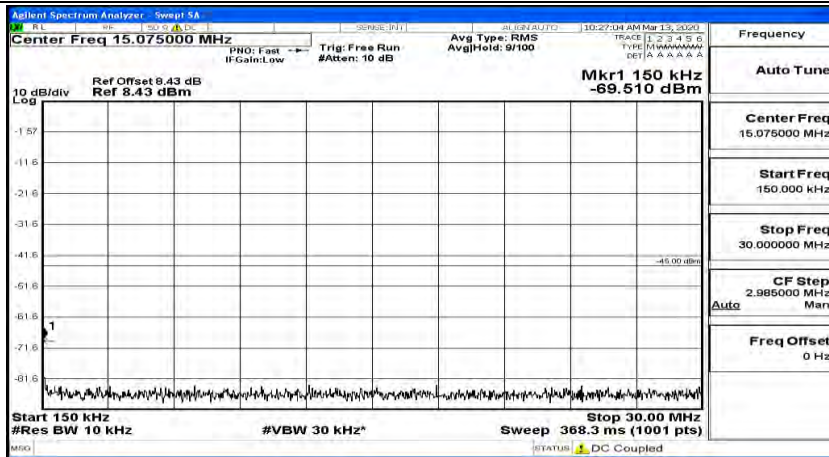

Channel Bandwidth: 15 MHz

(Channel Bandwidth:15 MHz)_LCH_QPSK_1RB#37

(Channel Bandwidth:15 MHz)_LCH_QPSK_1RB#74

(Channel Bandwidth:15 MHz)_MCH_QPSK_1RB#0

(Channel Bandwidth:15 MHz)_MCH_QPSK_1RB#37

(Channel Bandwidth:15 MHz)_MCH_QPSK_1RB#74

(Channel Bandwidth:15 MHz)_HCH_QPSK_1RB#0

(Channel Bandwidth:15 MHz) _HCH_QPSK_1RB#37

(Channel Bandwidth:15 MHz)_HCH_QPSK_1RB#74

(Channel Bandwidth:15 MHz)_LCH_16QAM_1RB#0

(Channel Bandwidth:15 MHz)_LCH_16QAM_1RB#37