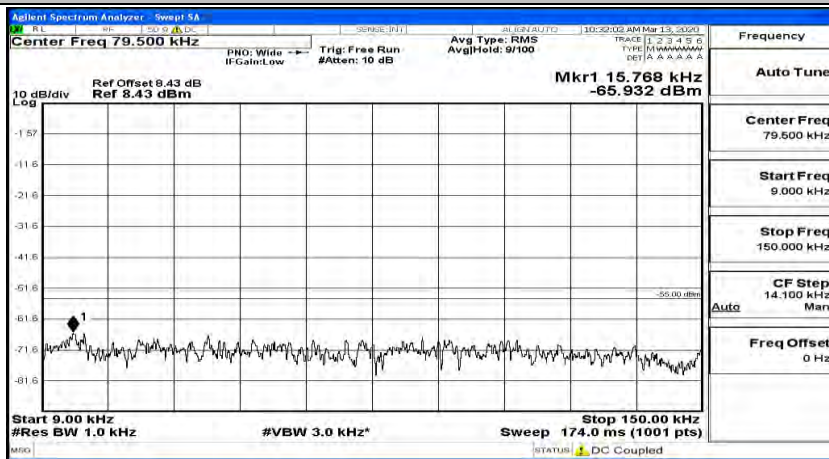

(Channel Bandwidth:20 MHz) _HCH_QPSK_1RB#49

(Channel Bandwidth:20 MHz)_HCH_QPSK_1RB#99

(Channel Bandwidth:20 MHz)_LCH_16QAM_1RB#0

(Channel Bandwidth:20 MHz)_LCH_16QAM_1RB#49

(Channel Bandwidth:20 MHz)_LCH_16QAM_1RB#99