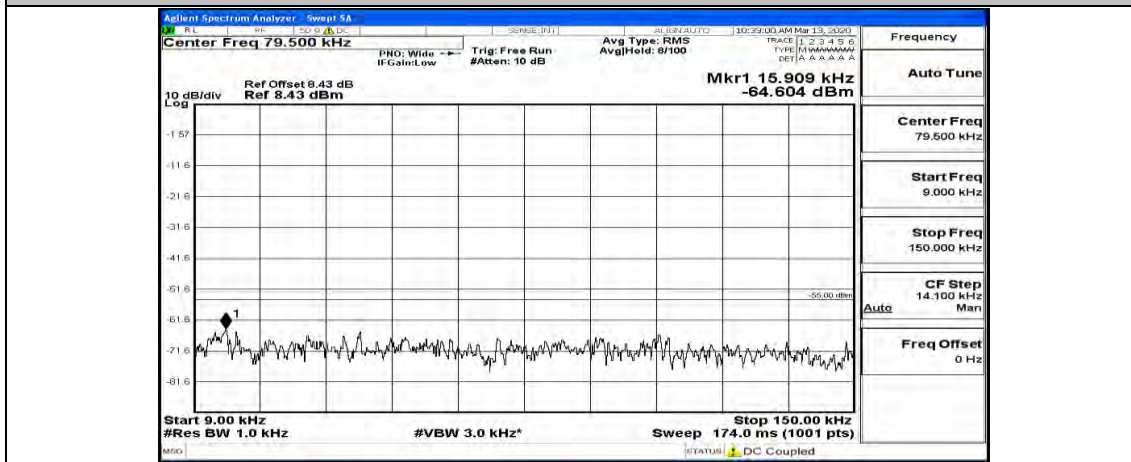

(Channel Bandwidth:20 MHz)_MCH_16QAM_1RB#0