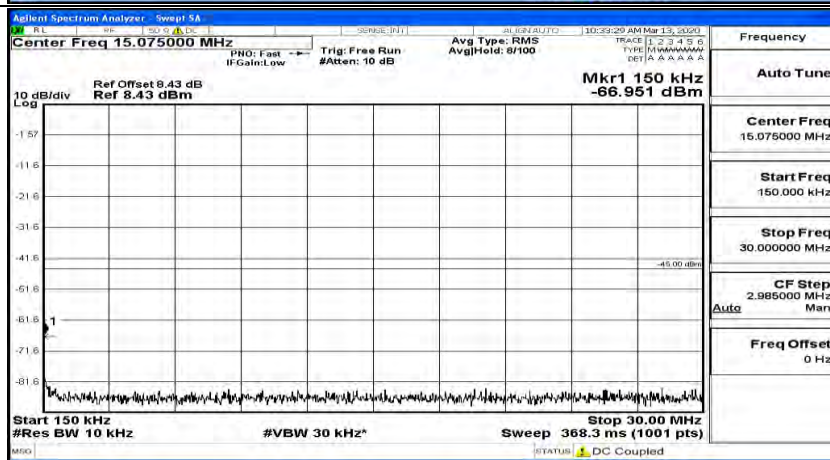

(Channel Bandwidth:20 MHz)_MCH_16QAM_1RB#0

(Channel Bandwidth:20 MHz)_MCH_16QAM_1RB#49

(Channel Bandwidth:20 MHz)_MCH_16QAM_1RB#99

(Channel Bandwidth:20 MHz)_HCH_16QAM_1RB#0

(Channel Bandwidth:20 MHz)_HCH_16QAM_1RB#49