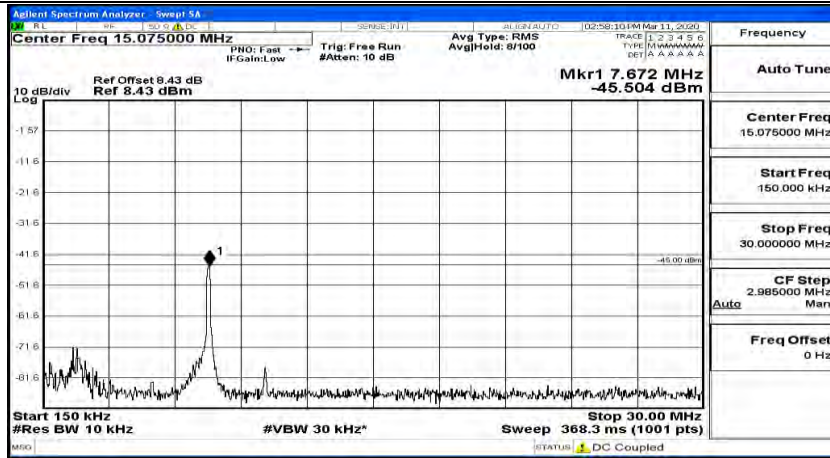

(Channel Bandwidth:20 MHz)_HCH_QPSK_1RB#99