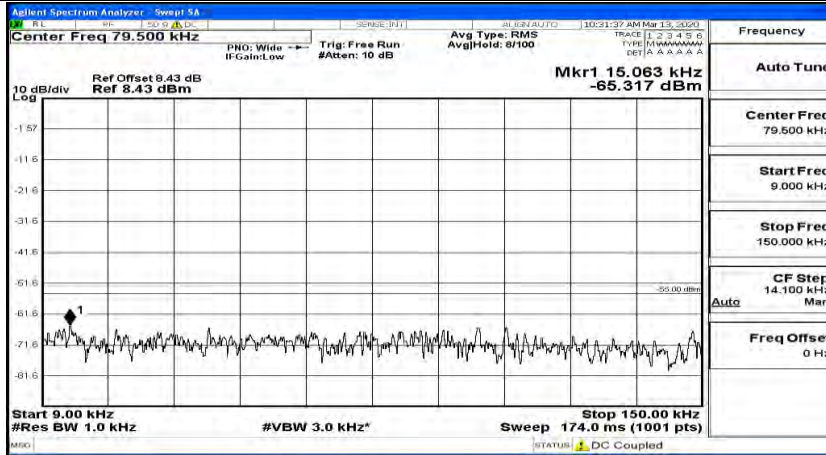

(Channel Bandwidth:20 MHz) _HCH_QPSK_1RB#49

(Channel Bandwidth:20 MHz)_HCH_QPSK_1RB#99

(Channel Bandwidth:20 MHz)_LCH_16QAM_1RB#0

(Channel Bandwidth:20 MHz)_LCH_16QAM_1RB#49

(Channel Bandwidth:20 MHz)_LCH_16QAM_1RB#99