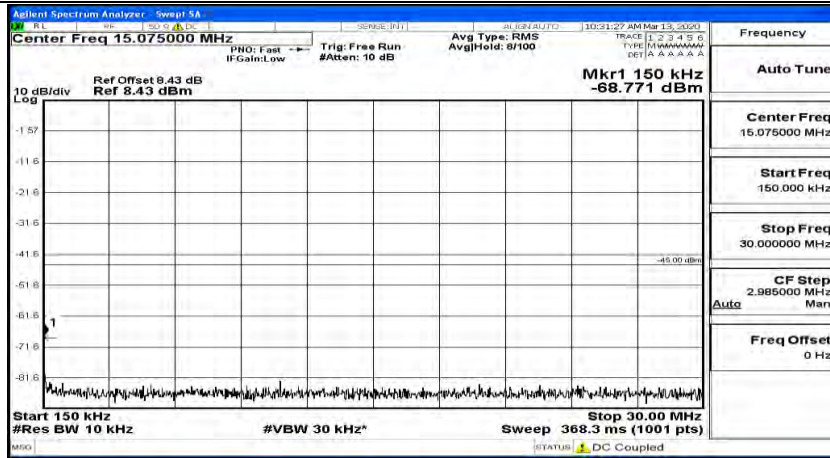

(Channel Bandwidth:20 MHz)_LCH_QPSK_1RB#99