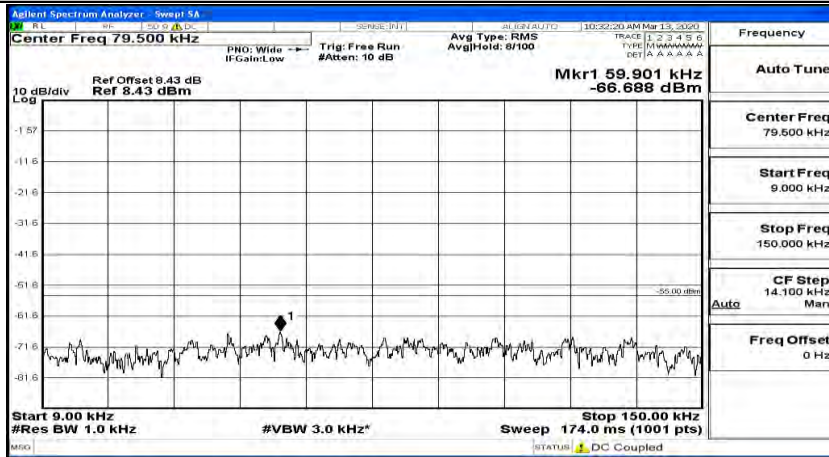

(Channel Bandwidth:20 MHz)_MCH_QPSK_1RB#0

(Channel Bandwidth:20 MHz)_MCH_QPSK_1RB#49