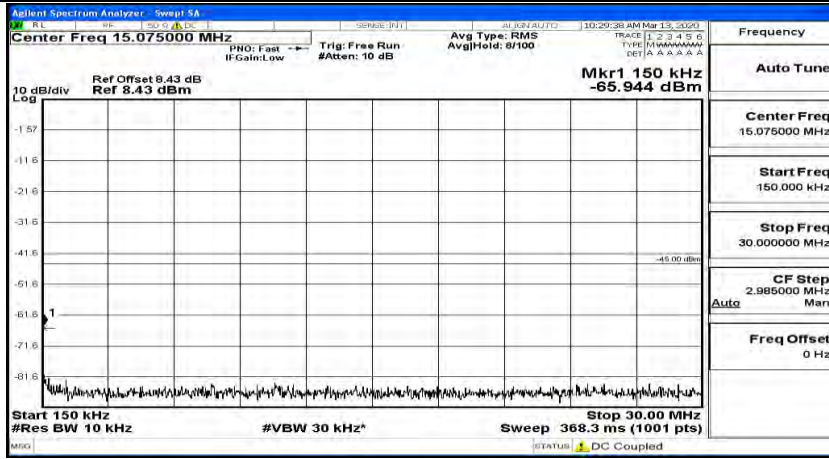

Channel Bandwidth: 15 MHz

(Channel Bandwidth:15 MHz)_LCH_QPSK_1RB#37

(Channel Bandwidth:15 MHz)_LCH_QPSK_1RB#74

(Channel Bandwidth:15 MHz)_MCH_QPSK_1RB#0

(Channel Bandwidth:15 MHz)_MCH_QPSK_1RB#37

(Channel Bandwidth:15 MHz)_MCH_QPSK_1RB#74

(Channel Bandwidth:15 MHz)_HCH_QPSK_1RB#0

(Channel Bandwidth:15 MHz) _HCH_QPSK_1RB#37

(Channel Bandwidth:15 MHz)_HCH_QPSK_1RB#74

(Channel Bandwidth:15 MHz)_LCH_16QAM_1RB#0

(Channel Bandwidth:15 MHz)_LCH_16QAM_1RB#37