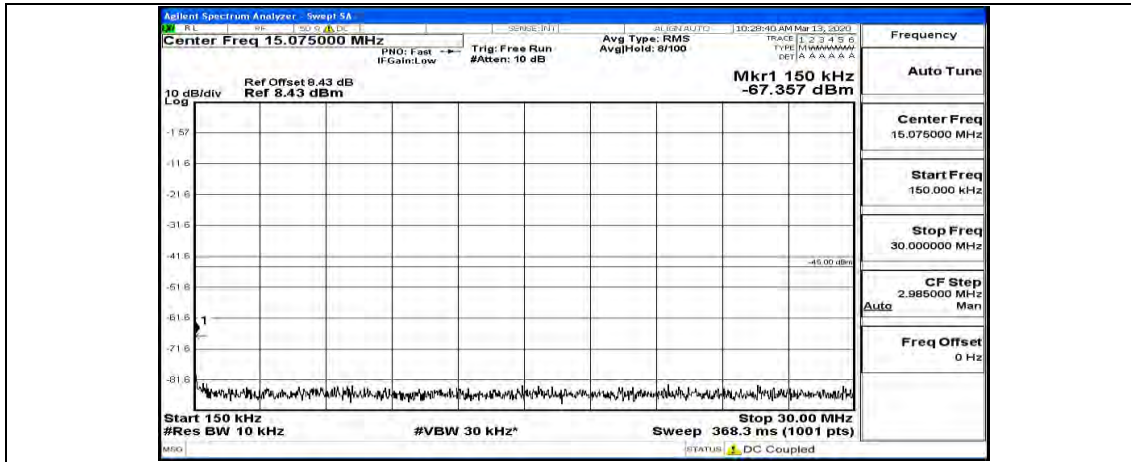

Channel Bandwidth: 15 MHz

(Channel Bandwidth:15 MHz)_LCH_QPSK_1RB#37

(Channel Bandwidth:15 MHz)_LCH_QPSK_1RB#74

(Channel Bandwidth:15 MHz)_MCH_QPSK_1RB#0

(Channel Bandwidth:15 MHz)_MCH_QPSK_1RB#37

(Channel Bandwidth:15 MHz)_MCH_QPSK_1RB#74

(Channel Bandwidth:15 MHz)_HCH_QPSK_1RB#0

(Channel Bandwidth:15 MHz) _HCH_QPSK_1RB#37

(Channel Bandwidth:15 MHz)_HCH_QPSK_1RB#74

(Channel Bandwidth:15 MHz)_LCH_16QAM_1RB#0

(Channel Bandwidth:15 MHz)_LCH_16QAM_1RB#37