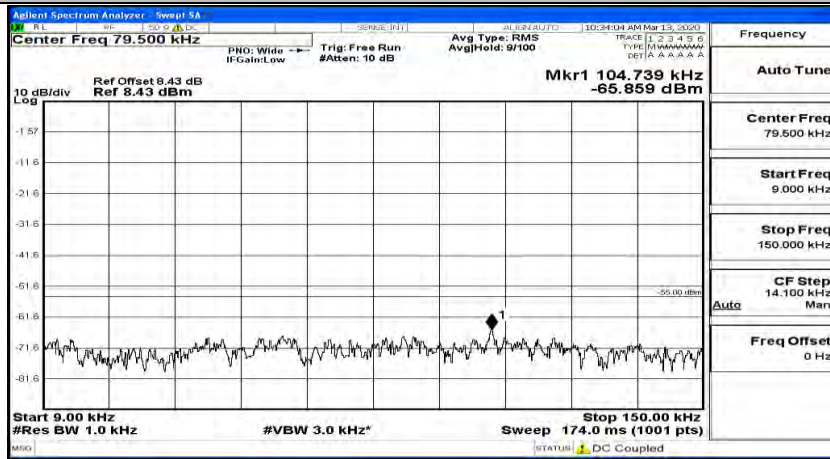

(Channel Bandwidth:20 MHz)_HCH_QPSK_1RB#99