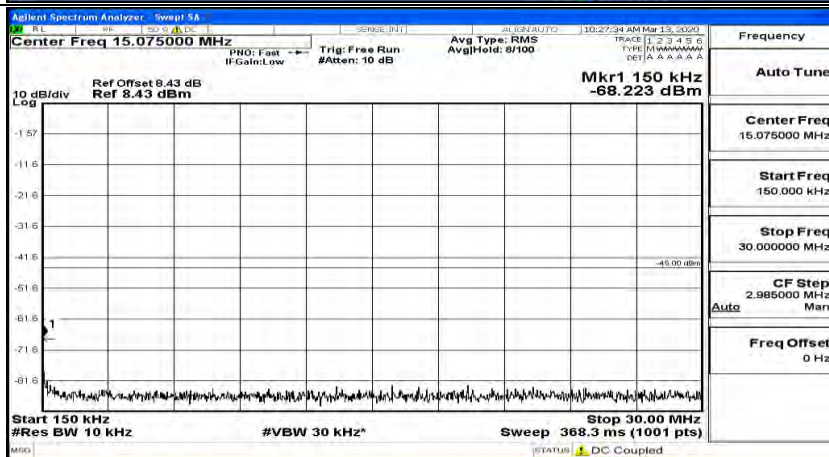

(Channel Bandwidth:15 MHz)_HCH_QPSK_1RB#0

(Channel Bandwidth:15 MHz) _HCH_QPSK_1RB#37

(Channel Bandwidth:15 MHz)_HCH_QPSK_1RB#74

(Channel Bandwidth:15 MHz)_LCH_16QAM_1RB#0

(Channel Bandwidth:15 MHz)_LCH_16QAM_1RB#37