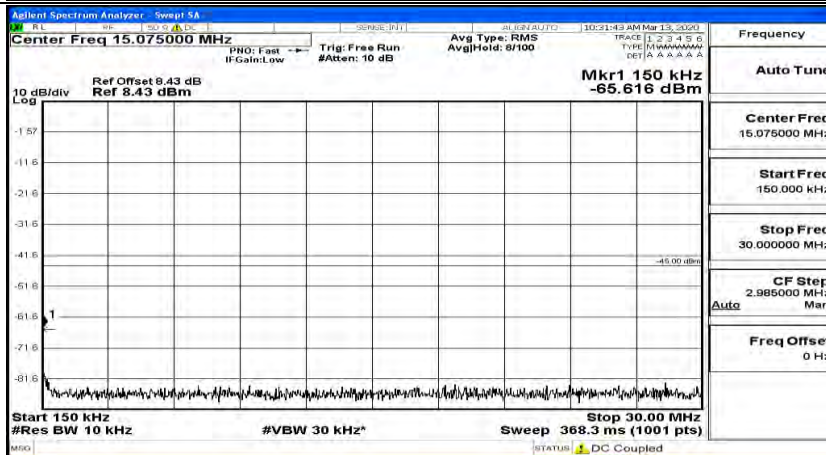

(Channel Bandwidth:20 MHz) _HCH_QPSK_1RB#49

(Channel Bandwidth:20 MHz)_HCH_QPSK_1RB#99

(Channel Bandwidth:20 MHz)_LCH_16QAM_1RB#0

(Channel Bandwidth:20 MHz)_LCH_16QAM_1RB#49

(Channel Bandwidth:20 MHz)_LCH_16QAM_1RB#99