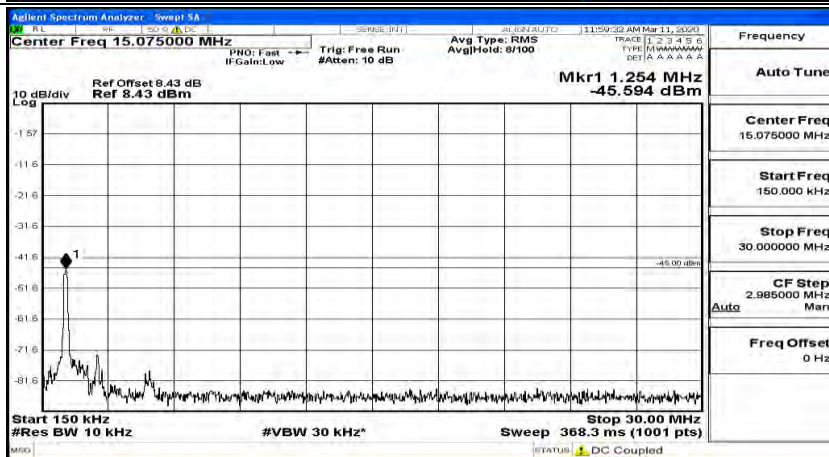

Channel Bandwidth: 15 MHz

(Channel Bandwidth:15 MHz)_LCH_QPSK_1RB#37

(Channel Bandwidth:15 MHz)_LCH_QPSK_1RB#74

(Channel Bandwidth:15 MHz)_MCH_QPSK_1RB#0

(Channel Bandwidth:15 MHz)_MCH_QPSK_1RB#37

(Channel Bandwidth:15 MHz)_MCH_QPSK_1RB#74

(Channel Bandwidth:15 MHz)_HCH_QPSK_1RB#0

(Channel Bandwidth:15 MHz) _HCH_QPSK_1RB#37

(Channel Bandwidth:15 MHz)_HCH_QPSK_1RB#74

(Channel Bandwidth:15 MHz)_LCH_16QAM_1RB#0

(Channel Bandwidth:15 MHz)_LCH_16QAM_1RB#37