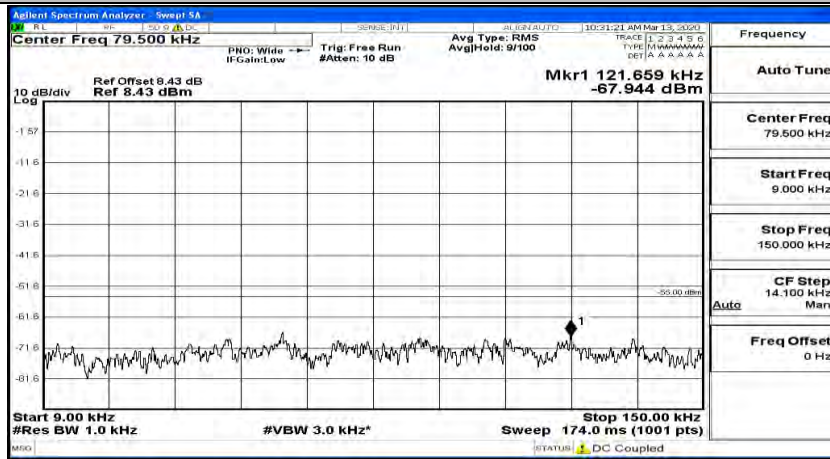

(Channel Bandwidth:20 MHz)_LCH_QPSK_1RB#99