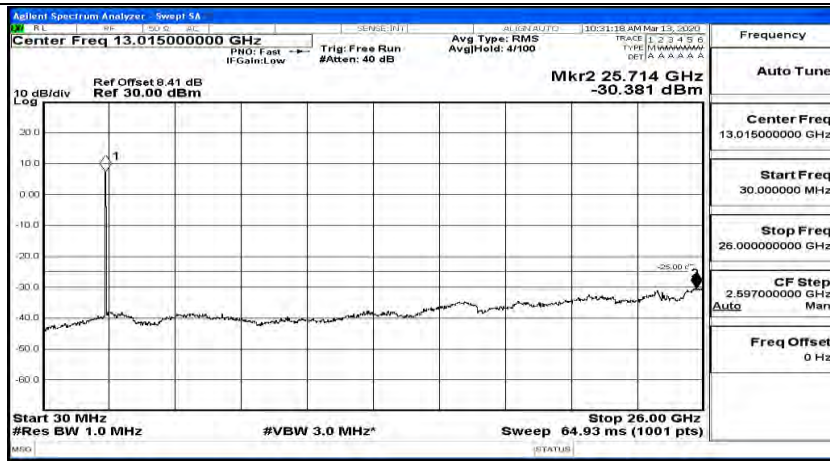

(Channel Bandwidth:15 MHz)_HCH_16QAM_1RB#0

(Channel Bandwidth:15 MHz)_HCH_16QAM_1RB#37

(Channel Bandwidth:15 MHz)_HCH_16QAM_1RB#74

Channel Bandwidth: 20 MHz

(Channel Bandwidth:20 MHz) LCH_QPSK_1RB#0

(Channel Bandwidth:20 MHz)_LCH_QPSK_1RB#49