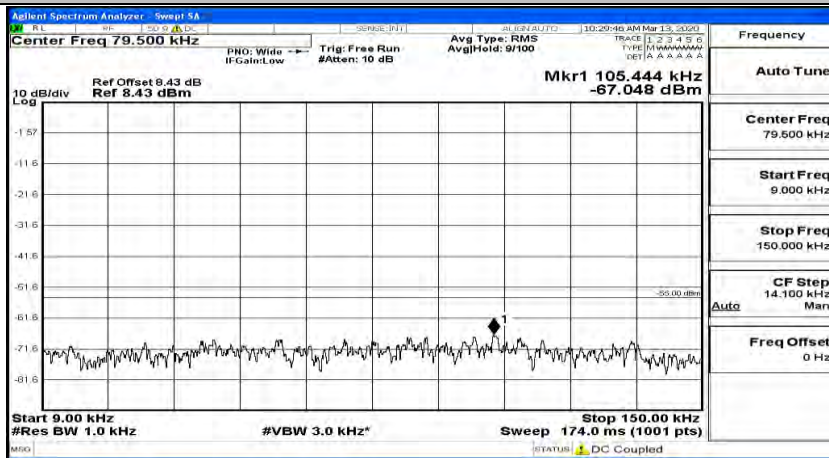

(Channel Bandwidth:15 MHz) _HCH_QPSK_1RB#37