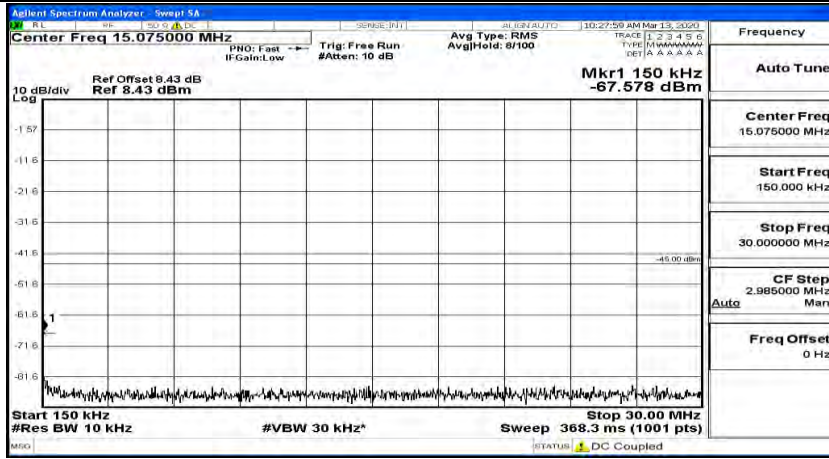

(Channel Bandwidth:15 MHz)_HCH_QPSK_1RB#0

(Channel Bandwidth:15 MHz) _HCH_QPSK_1RB#37

(Channel Bandwidth:15 MHz)_HCH_QPSK_1RB#74

(Channel Bandwidth:15 MHz)_LCH_16QAM_1RB#0

(Channel Bandwidth:15 MHz)_LCH_16QAM_1RB#37

(Channel Bandwidth:15 MHz)_LCH_16QAM_1RB#74

(Channel Bandwidth:15 MHz)_LCH_16QAM_37RB#0

(Channel Bandwidth:15 MHz)_MCH_16QAM_1RB#0

(Channel Bandwidth:15 MHz)_MCH_16QAM_1RB#37

(Channel Bandwidth:15 MHz) MCH_16QAM_1RB#74