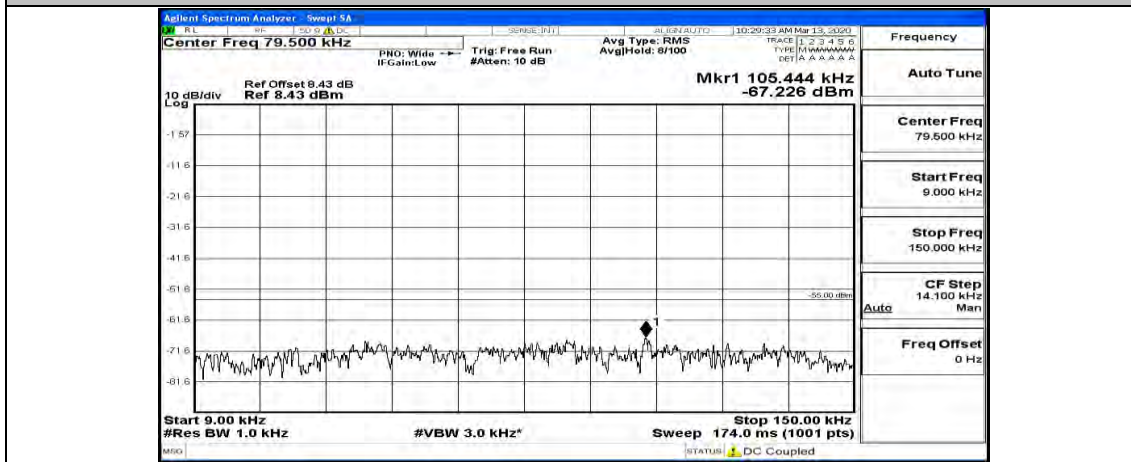

(Channel Bandwidth:15 MHz)_HCH_QPSK_1RB#0