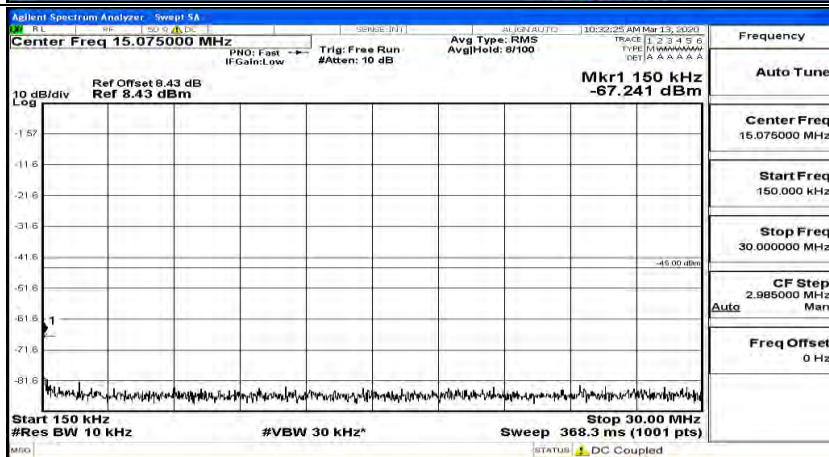

(Channel Bandwidth:20 MHz)_MCH_QPSK_1RB#0

(Channel Bandwidth:20 MHz)_MCH_QPSK_1RB#49