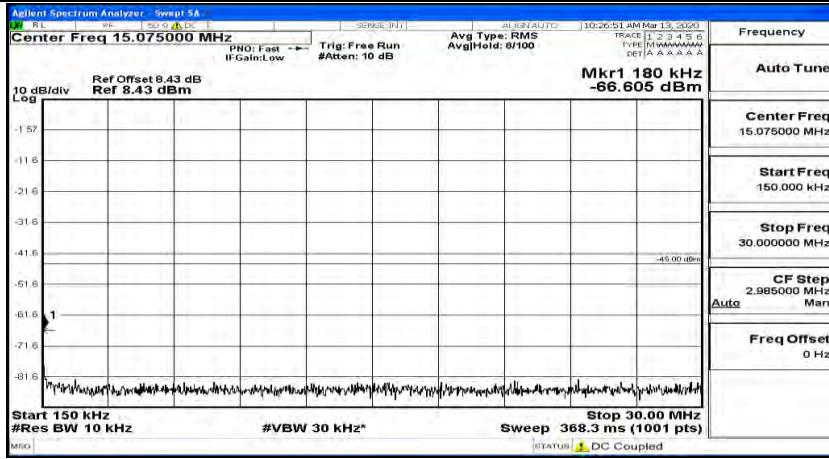

Channel Bandwidth: 15 MHz

(Channel Bandwidth:15 MHz)_LCH_QPSK_1RB#37

(Channel Bandwidth:15 MHz)_LCH_QPSK_1RB#74

(Channel Bandwidth:15 MHz)_MCH_QPSK_1RB#0

(Channel Bandwidth:15 MHz)_MCH_QPSK_1RB#37

(Channel Bandwidth:15 MHz)_MCH_QPSK_1RB#74

(Channel Bandwidth:15 MHz)_HCH_QPSK_1RB#0

(Channel Bandwidth:15 MHz) _HCH_QPSK_1RB#37

(Channel Bandwidth:15 MHz)_HCH_QPSK_1RB#74

(Channel Bandwidth:15 MHz)_LCH_16QAM_1RB#0

(Channel Bandwidth:15 MHz)_LCH_16QAM_1RB#37