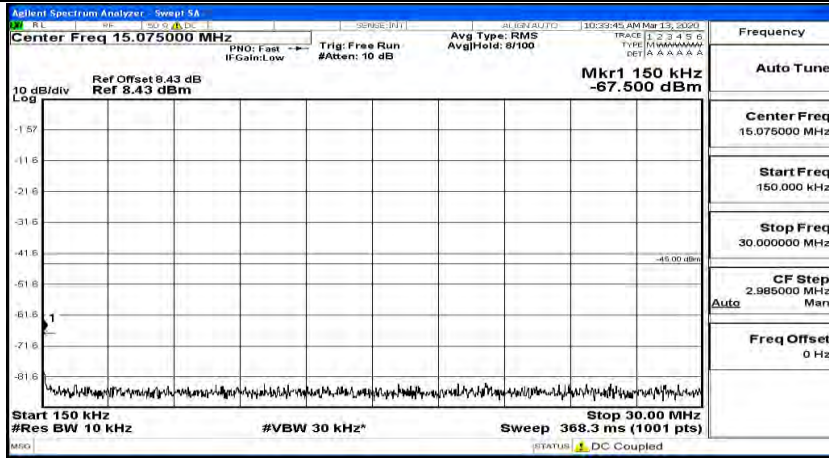

(Channel Bandwidth:20 MHz)_LCH_QPSK_1RB#99

(Channel Bandwidth:20 MHz)_MCH_QPSK_1RB#0

(Channel Bandwidth:20 MHz)_MCH_QPSK_1RB#49

(Channel Bandwidth:20 MHz)_MCH_QPSK_1RB#99

(Channel Bandwidth:20 MHz)_HCH_QPSK_1RB#0