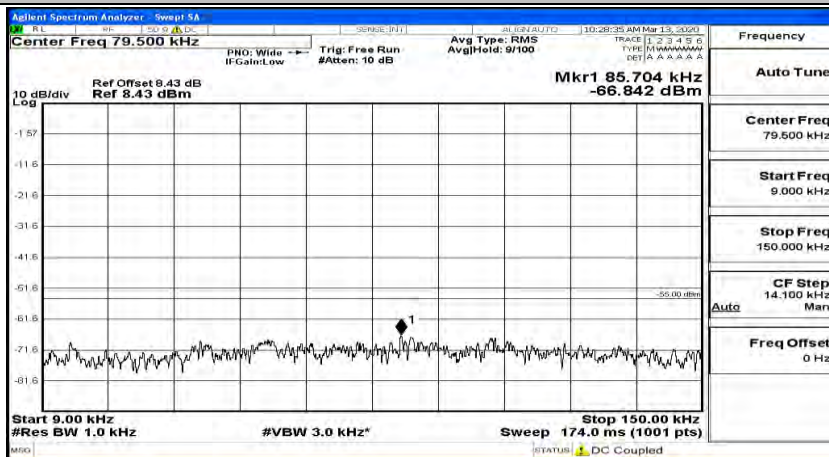

Channel Bandwidth: 15 MHz

(Channel Bandwidth:15 MHz)_LCH_QPSK_1RB#37

(Channel Bandwidth:15 MHz)_LCH_QPSK_1RB#74

(Channel Bandwidth:15 MHz)_MCH_QPSK_1RB#0

(Channel Bandwidth:15 MHz)_MCH_QPSK_1RB#37

(Channel Bandwidth:15 MHz)_MCH_QPSK_1RB#74