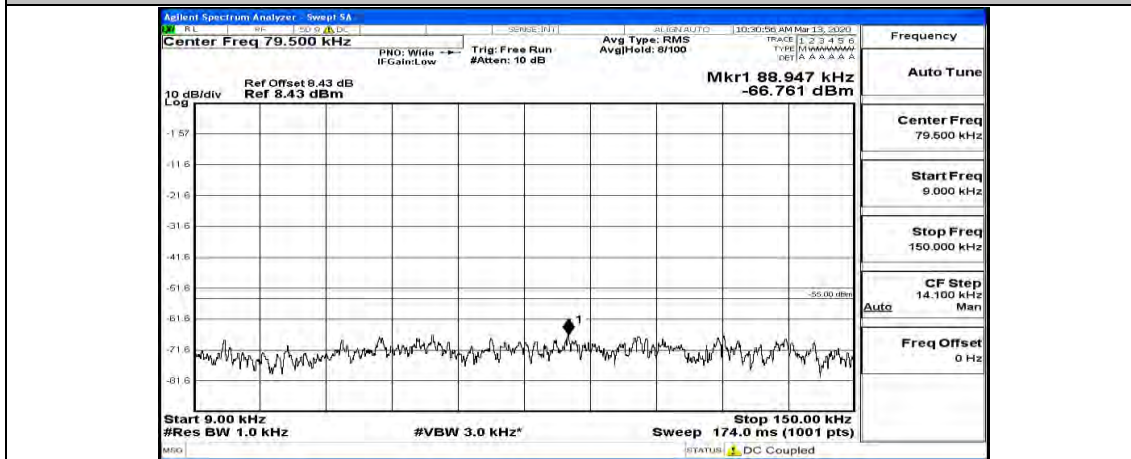

(Channel Bandwidth:15 MHz)_HCH_16QAM_1RB#0

(Channel Bandwidth:15 MHz)_HCH_16QAM_1RB#37

(Channel Bandwidth:15 MHz)_HCH_16QAM_1RB#74

Channel Bandwidth: 20 MHz

(Channel Bandwidth:20 MHz) LCH_QPSK_1RB#0

(Channel Bandwidth:20 MHz)_LCH_QPSK_1RB#49