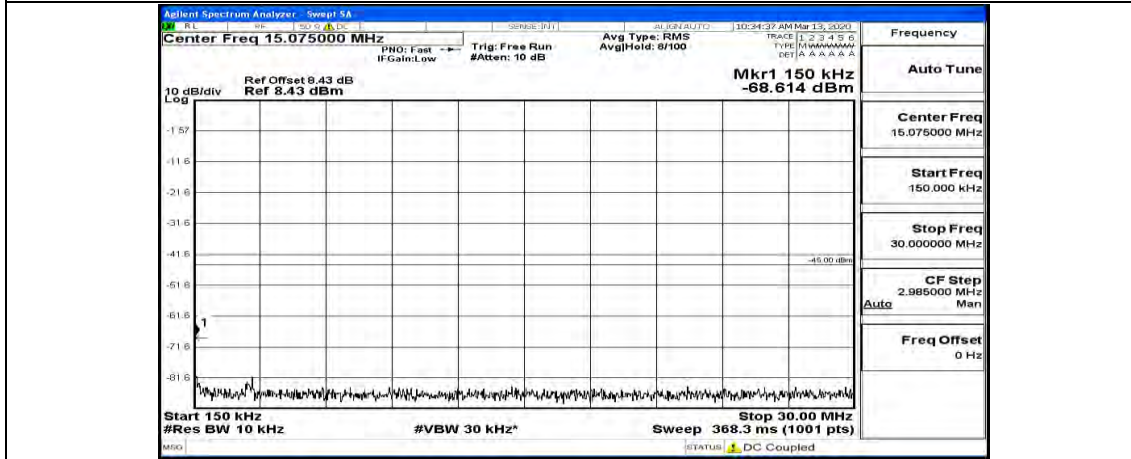

(Channel Bandwidth:20 MHz)_MCH_16QAM_1RB#0

(Channel Bandwidth:20 MHz)_MCH_16QAM_1RB#49

(Channel Bandwidth:20 MHz)_MCH_16QAM_1RB#99

(Channel Bandwidth:20 MHz)_HCH_16QAM_1RB#0

(Channel Bandwidth:20 MHz)_HCH_16QAM_1RB#49