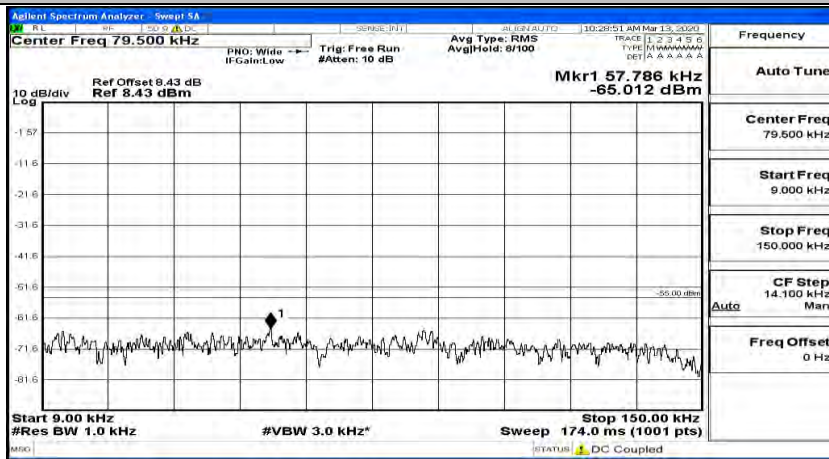

(Channel Bandwidth:15 MHz)_MCH_16QAM_1RB#0