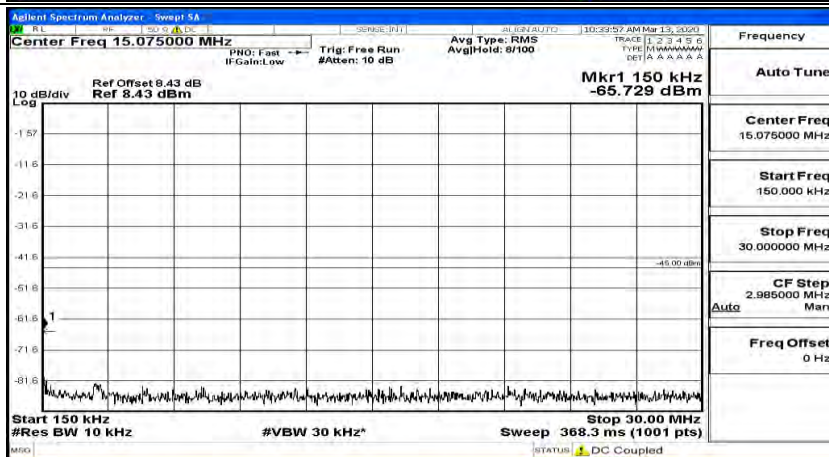

(Channel Bandwidth:20 MHz) _HCH_QPSK_1RB#49