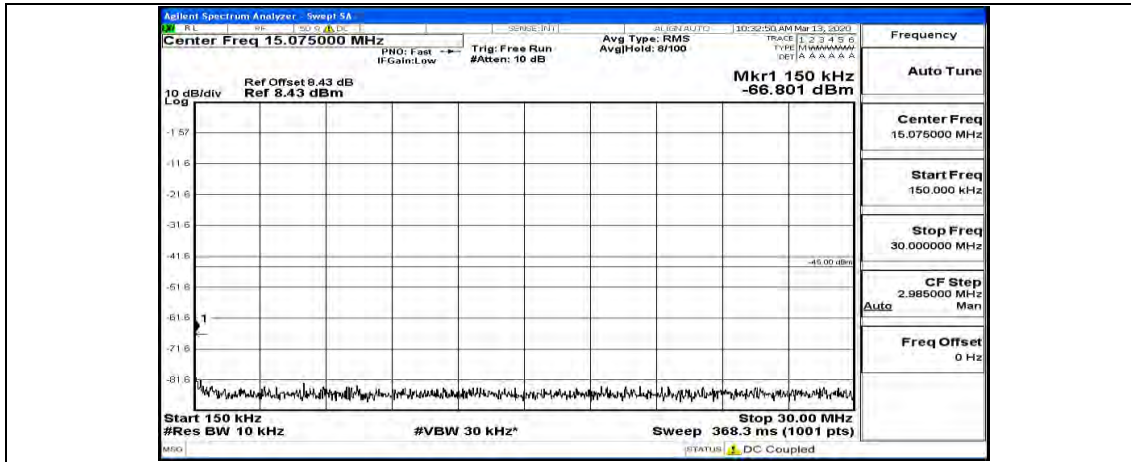

(Channel Bandwidth:20 MHz)_LCH_QPSK_1RB#99

(Channel Bandwidth:20 MHz)_MCH_QPSK_1RB#0

(Channel Bandwidth:20 MHz)_MCH_QPSK_1RB#49

(Channel Bandwidth:20 MHz)_MCH_QPSK_1RB#99

(Channel Bandwidth:20 MHz)_HCH_QPSK_1RB#0