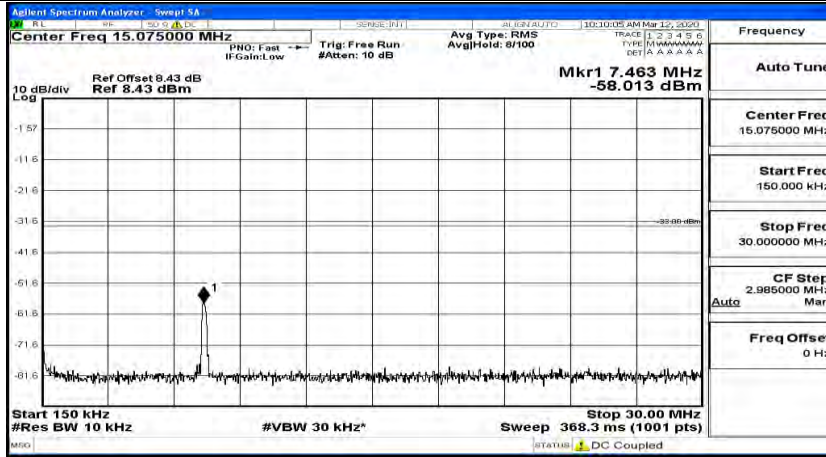

Channel Bandwidth: 5 MHz

(Channel Bandwidth: 5 MHz)_LCH_QPSK_1RB#0

(Channel Bandwidth: 5 MHz)_LCH_QPSK_1RB#12

(Channel Bandwidth: 5 MHz)_LCH_QPSK_1RB#24

(Channel Bandwidth: 5 MHz)_MCH_QPSK_1RB#0

(Channel Bandwidth: 5 MHz) MCH_QPSK_1RB#12

(Channel Bandwidth: 5 MHz) MCH_QPSK_1RB#24

(Channel Bandwidth: 5 MHz)_HCH_QPSK_1RB#0

(Channel Bandwidth: 5 MHz)_HCH_QPSK_1RB#12

(Channel Bandwidth: 5 MHz)_HCH_QPSK_1RB#24

(Channel Bandwidth: 5 MHz)_LCH_16QAM_1RB#0