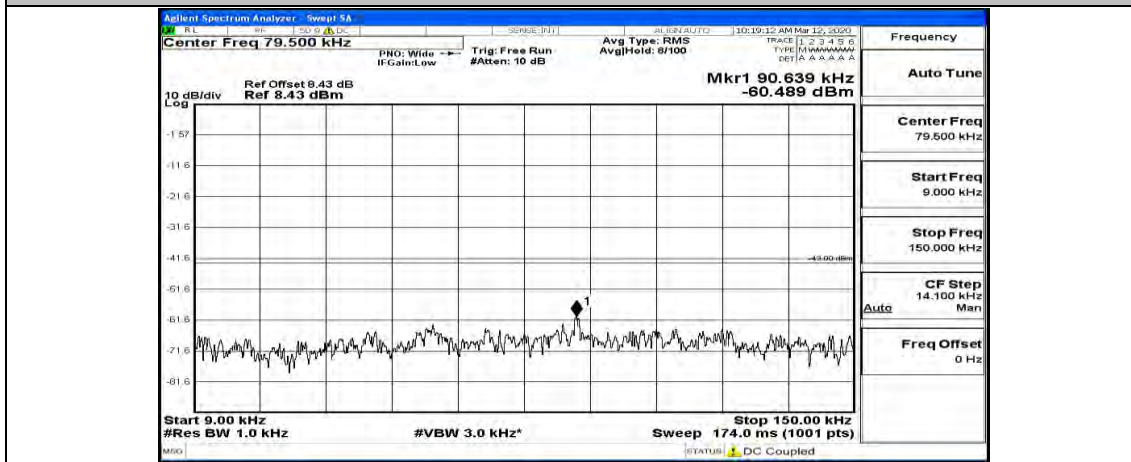

(Channel Bandwidth:15 MHz)_LCH_QPSK_1RB#37

(Channel Bandwidth:15 MHz)_LCH_QPSK_1RB#74

(Channel Bandwidth:15 MHz)_MCH_QPSK_1RB#0

(Channel Bandwidth:15 MHz)_MCH_QPSK_1RB#37

(Channel Bandwidth:15 MHz)_MCH_QPSK_1RB#74