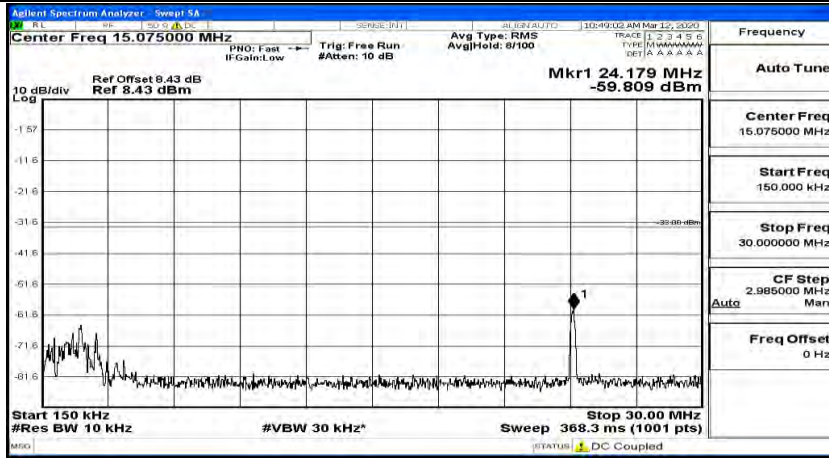

(Channel Bandwidth:20 MHz)_MCH_QPSK_1RB#49