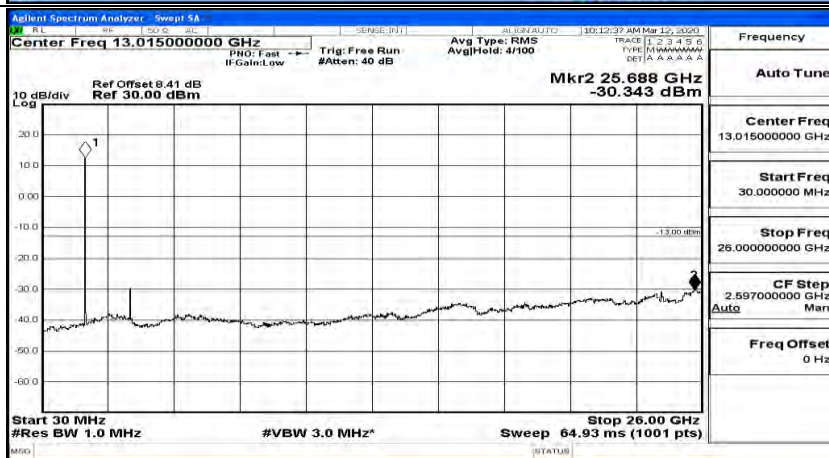

(Channel Bandwidth: 5 MHz)_HCH_QPSK_1RB#0

(Channel Bandwidth: 5 MHz)_HCH_QPSK_1RB#12