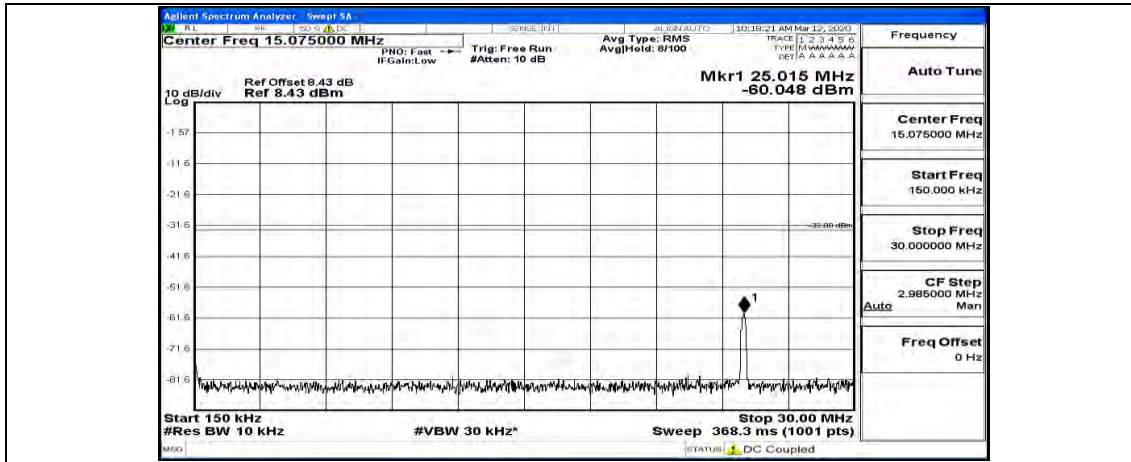

(Channel Bandwidth:15 MHz)_MCH_QPSK_1RB#0