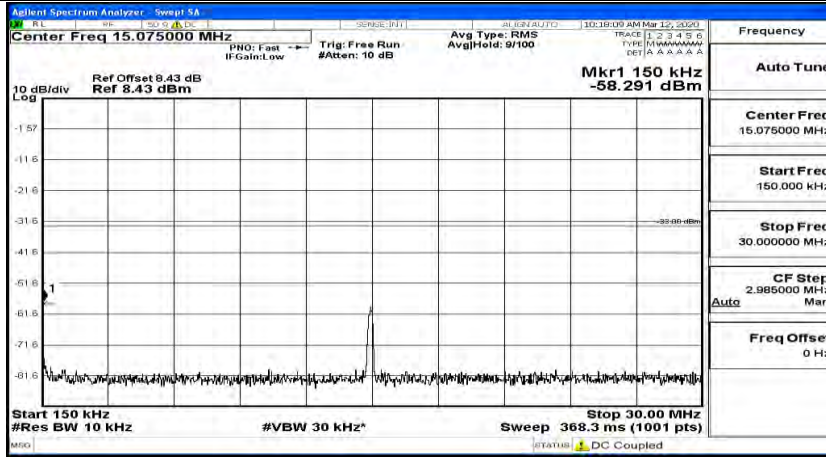

(Channel Bandwidth:15 MHz)_LCH_QPSK_1RB#74