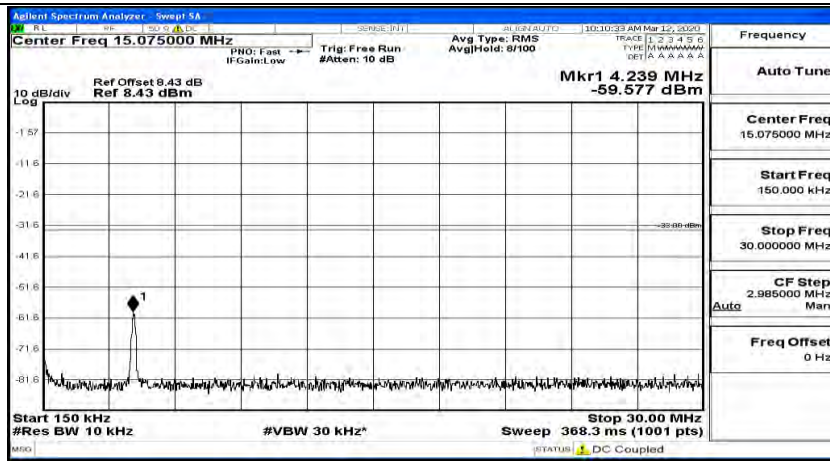

Channel Bandwidth: 5 MHz

(Channel Bandwidth: 5 MHz)_LCH_QPSK_1RB#0

(Channel Bandwidth: 5 MHz)_LCH_QPSK_1RB#12

(Channel Bandwidth: 5 MHz)_LCH_QPSK_1RB#24

(Channel Bandwidth: 5 MHz)_MCH_QPSK_1RB#0

(Channel Bandwidth: 5 MHz) MCH_QPSK_1RB#12

(Channel Bandwidth: 5 MHz) MCH_QPSK_1RB#24

(Channel Bandwidth: 5 MHz)_HCH_QPSK_1RB#0

(Channel Bandwidth: 5 MHz)_HCH_QPSK_1RB#12

(Channel Bandwidth: 5 MHz)_HCH_QPSK_1RB#24

(Channel Bandwidth: 5 MHz)_LCH_16QAM_1RB#0