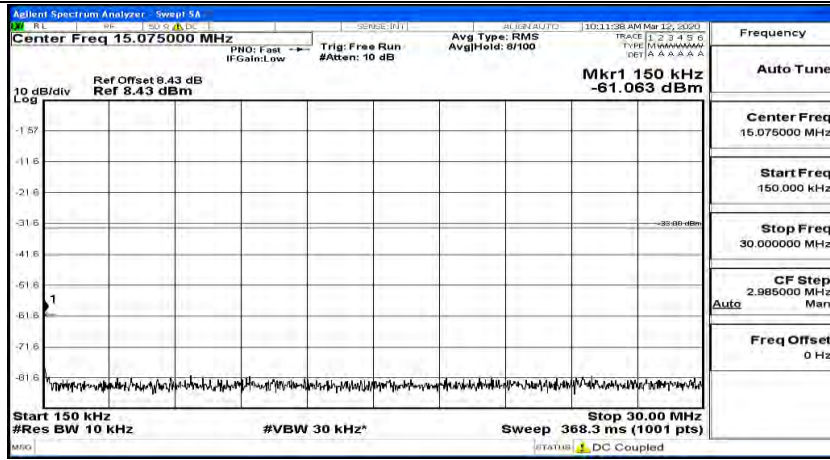

Channel Bandwidth: 5 MHz

(Channel Bandwidth: 5 MHz)_LCH_QPSK_1RB#0

(Channel Bandwidth: 5 MHz)_LCH_QPSK_1RB#12

(Channel Bandwidth: 5 MHz)_LCH_QPSK_1RB#24

(Channel Bandwidth: 5 MHz)_MCH_QPSK_1RB#0

(Channel Bandwidth: 5 MHz) MCH_QPSK_1RB#12

(Channel Bandwidth: 5 MHz) MCH_QPSK_1RB#24

(Channel Bandwidth: 5 MHz)_HCH_QPSK_1RB#0

(Channel Bandwidth: 5 MHz)_HCH_QPSK_1RB#12

(Channel Bandwidth: 5 MHz)_HCH_QPSK_1RB#24

(Channel Bandwidth: 5 MHz)_LCH_16QAM_1RB#0