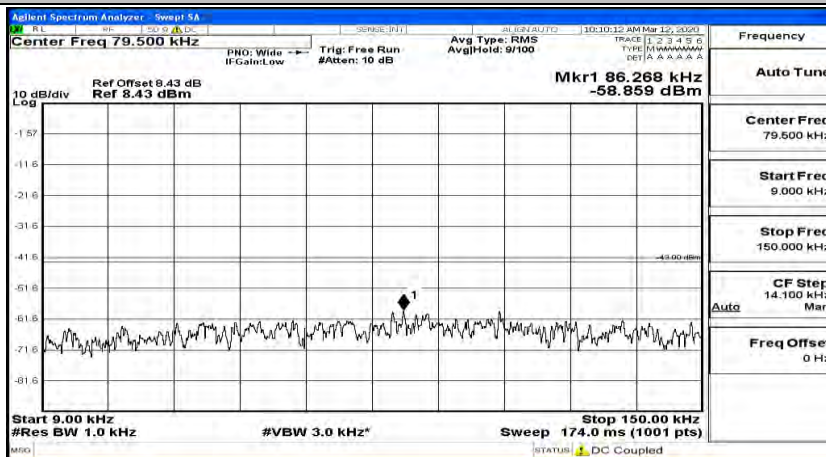

Channel Bandwidth: 5 MHz

(Channel Bandwidth: 5 MHz)_LCH_QPSK_1RB#0

(Channel Bandwidth: 5 MHz)_LCH_QPSK_1RB#12

(Channel Bandwidth: 5 MHz)_LCH_QPSK_1RB#24

(Channel Bandwidth: 5 MHz)_MCH_QPSK_1RB#0

(Channel Bandwidth: 5 MHz) MCH_QPSK_1RB#12