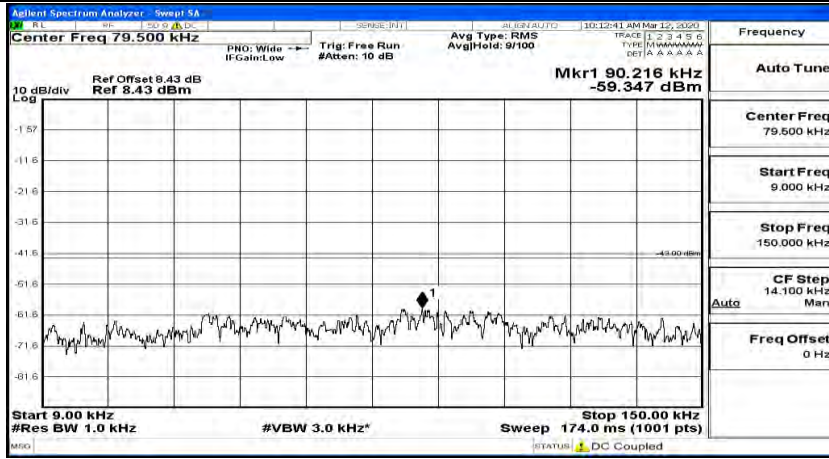

(Channel Bandwidth: 5 MHz)_HCH_QPSK_1RB#24