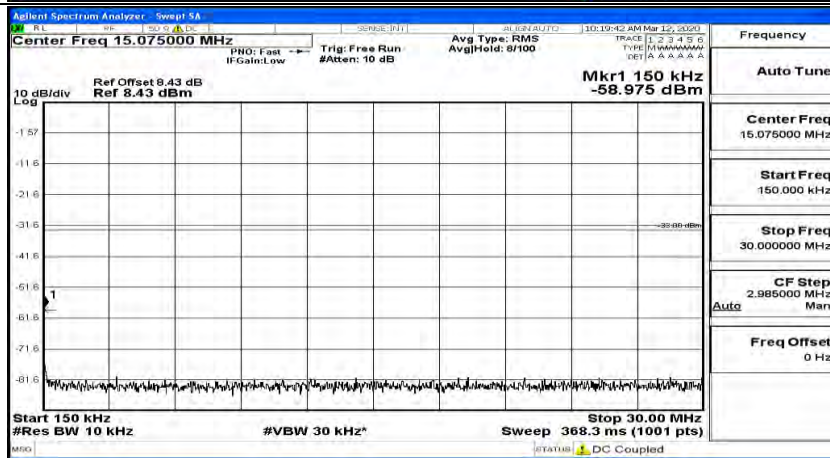

(Channel Bandwidth:15 MHz)_LCH_QPSK_1RB#37

(Channel Bandwidth:15 MHz)_LCH_QPSK_1RB#74

(Channel Bandwidth:15 MHz)_MCH_QPSK_1RB#0

(Channel Bandwidth:15 MHz)_MCH_QPSK_1RB#37

(Channel Bandwidth:15 MHz)_MCH_QPSK_1RB#74