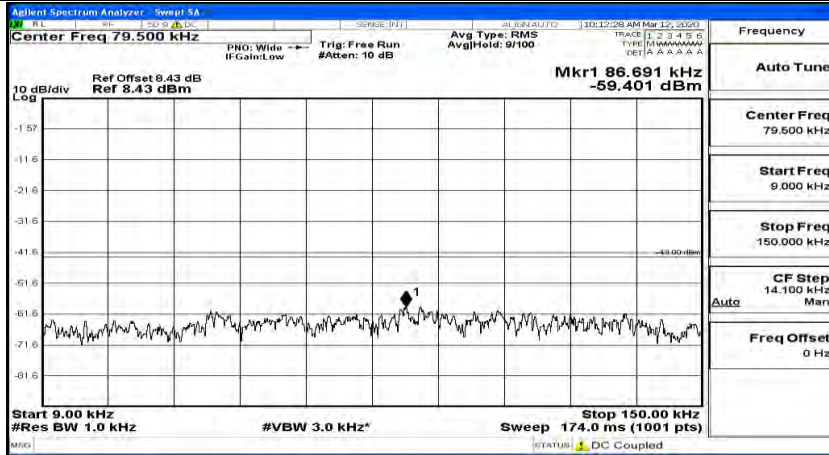

(Channel Bandwidth: 5 MHz)_HCH_QPSK_1RB#0

(Channel Bandwidth: 5 MHz)_HCH_QPSK_1RB#12