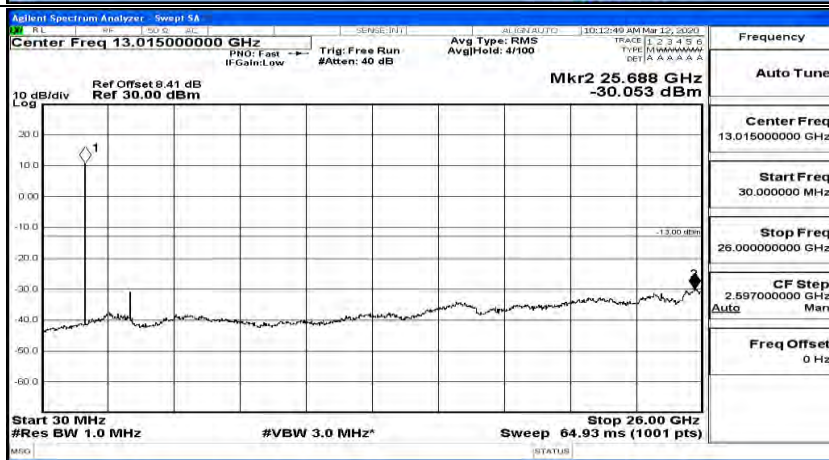

(Channel Bandwidth: 5 MHz)_HCH_QPSK_1RB#24