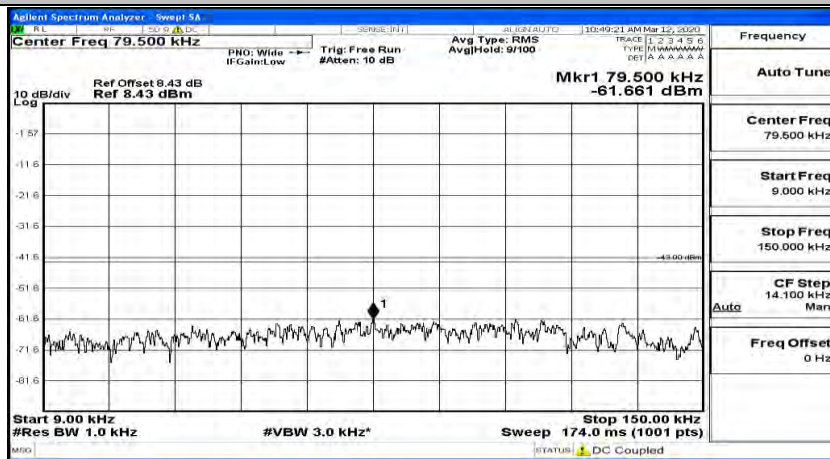

(Channel Bandwidth:20 MHz)_MCH_QPSK_1RB#0

(Channel Bandwidth:20 MHz)_MCH_QPSK_1RB#49

(Channel Bandwidth:20 MHz)_MCH_QPSK_1RB#99

(Channel Bandwidth:20 MHz)_HCH_QPSK_1RB#0

(Channel Bandwidth:20 MHz)_HCH_QPSK_1RB#49