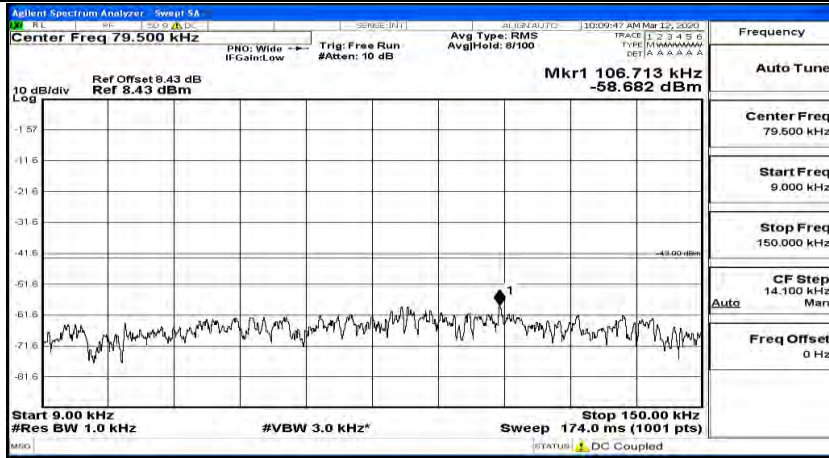

Channel Bandwidth: 5 MHz

(Channel Bandwidth: 5 MHz)_LCH_QPSK_1RB#0

(Channel Bandwidth: 5 MHz)_LCH_QPSK_1RB#12

(Channel Bandwidth: 5 MHz)_LCH_QPSK_1RB#24

(Channel Bandwidth: 5 MHz)_MCH_QPSK_1RB#0

(Channel Bandwidth: 5 MHz) MCH_QPSK_1RB#12