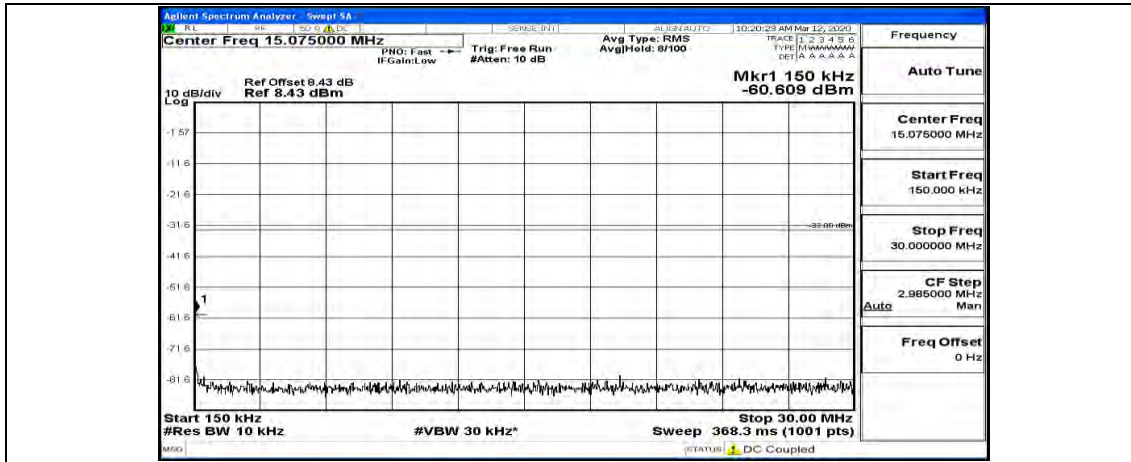

(Channel Bandwidth:15 MHz) LCH_16QAM_1RB#74

(Channel Bandwidth:15 MHz)_MCH_16QAM_1RB#0

(Channel Bandwidth:15 MHz)_MCH_16QAM_1RB#37

(Channel Bandwidth:15 MHz)_MCH_16QAM_1RB#74

(Channel Bandwidth:15 MHz)_HCH_16QAM_1RB#0