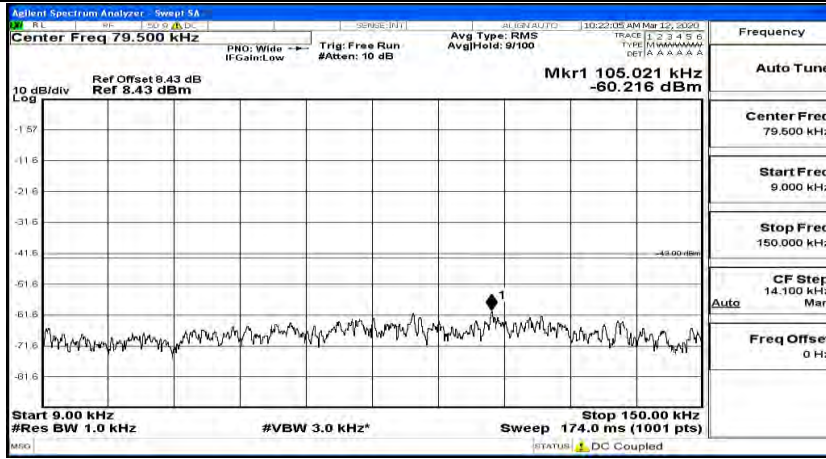

(Channel Bandwidth:15 MHz)_HCH_16QAM_1RB#37

(Channel Bandwidth:15 MHz)_HCH_16QAM_1RB#74

Channel Bandwidth: 20 MHz

(Channel Bandwidth:20 MHz)_LCH_QPSK_1RB#0

(Channel Bandwidth:20 MHz)_LCH_QPSK_1RB#49

(Channel Bandwidth:20 MHz)_LCH_QPSK_1RB#99