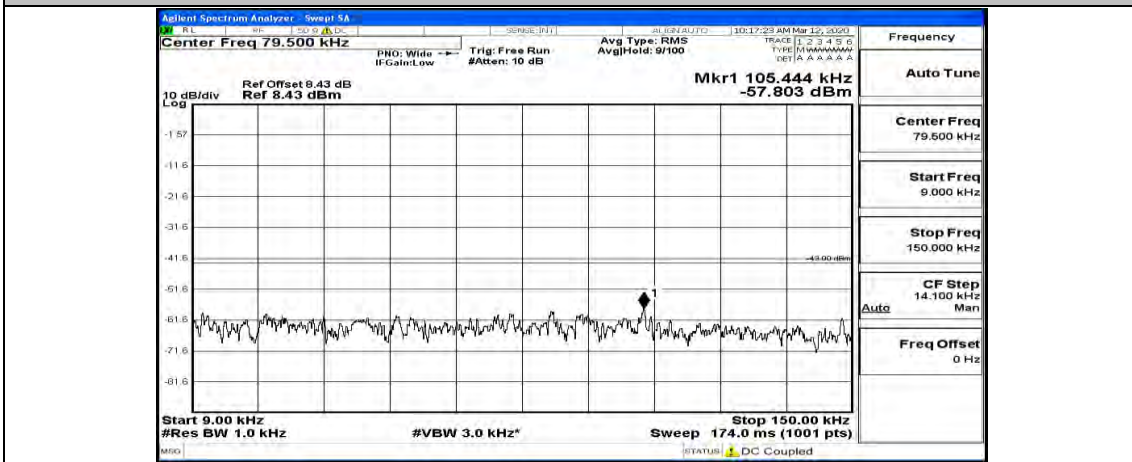

Channel Bandwidth: 10 MHz_MCH_16QAM_1RB#49

Channel Bandwidth: 10 MHz_HCH_16QAM_1RB#0

Channel Bandwidth: 10 MHz_HCH_16QAM_1RB#24

Channel Bandwidth: 10 MHz_HCH_16QAM_1RB#49

Channel Bandwidth: 15 MHz

(Channel Bandwidth:15 MHz)_LCH_QPSK_1RB#0