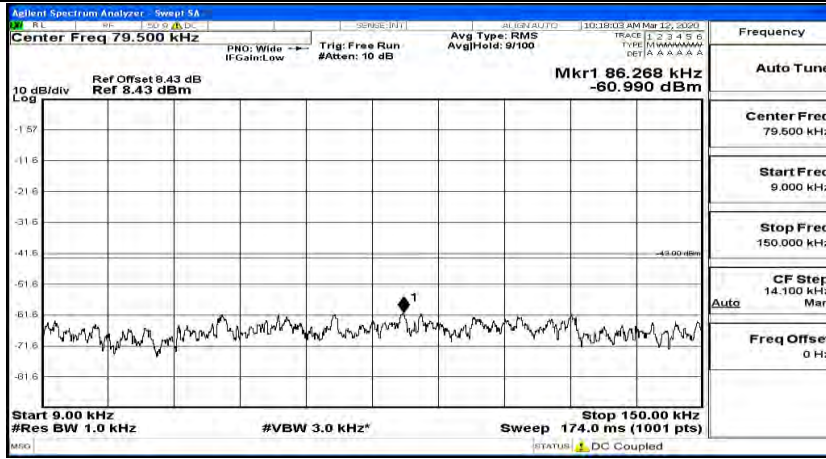

(Channel Bandwidth:15 MHz)_LCH_QPSK_1RB#37