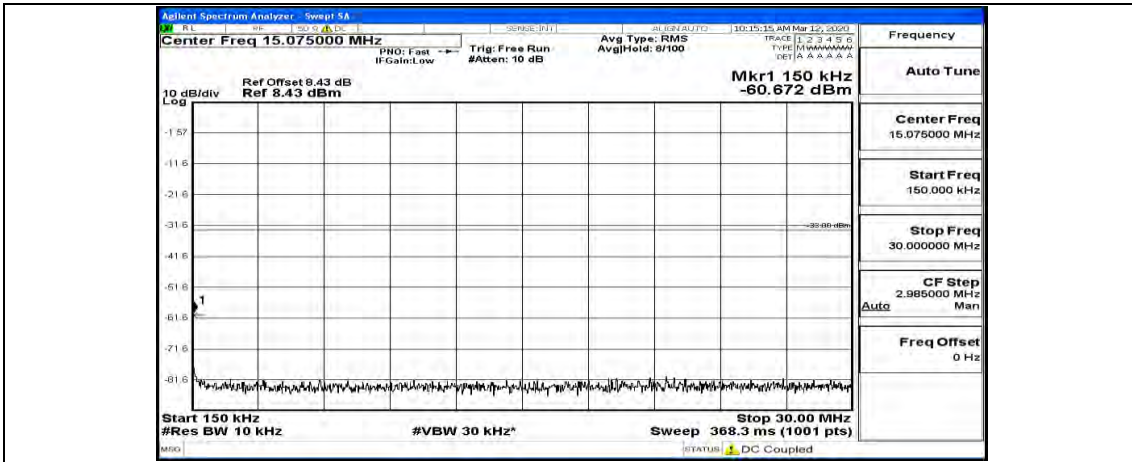

(Channel Bandwidth: 5 MHz)_HCH_16QAM_1RB#0

(Channel Bandwidth: 5 MHz)_HCH_16QAM_1RB#12

(Channel Bandwidth: 5 MHz)_HCH_16QAM_1RB#24

Channel Bandwidth: 10 MHz

Channel Bandwidth: 10 MHz_LCH_QPSK_1RB#49

Channel Bandwidth: 10 MHz_MCH_QPSK_1RB#0