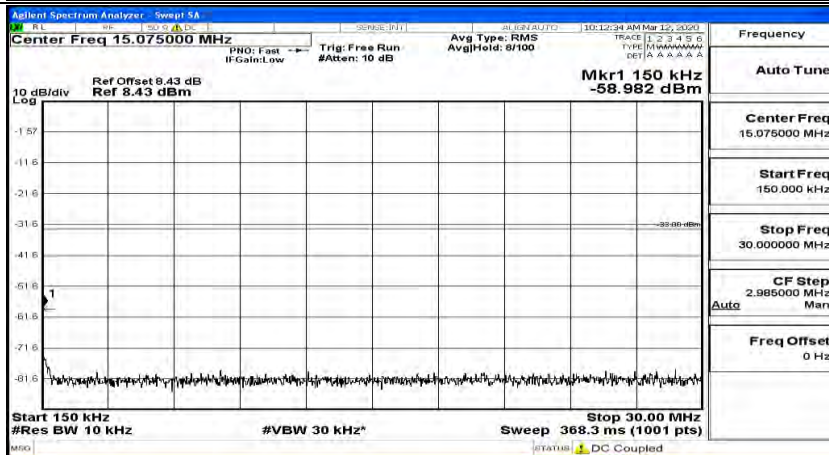

Channel Bandwidth: 5 MHz

(Channel Bandwidth: 5 MHz)_LCH_QPSK_1RB#0

(Channel Bandwidth: 5 MHz)_LCH_QPSK_1RB#12

(Channel Bandwidth: 5 MHz)_LCH_QPSK_1RB#24

(Channel Bandwidth: 5 MHz)_MCH_QPSK_1RB#0

(Channel Bandwidth: 5 MHz) MCH_QPSK_1RB#12

(Channel Bandwidth: 5 MHz) MCH_QPSK_1RB#24

(Channel Bandwidth: 5 MHz)_HCH_QPSK_1RB#0

(Channel Bandwidth: 5 MHz)_HCH_QPSK_1RB#12

(Channel Bandwidth: 5 MHz)_HCH_QPSK_1RB#24

(Channel Bandwidth: 5 MHz)_LCH_16QAM_1RB#0