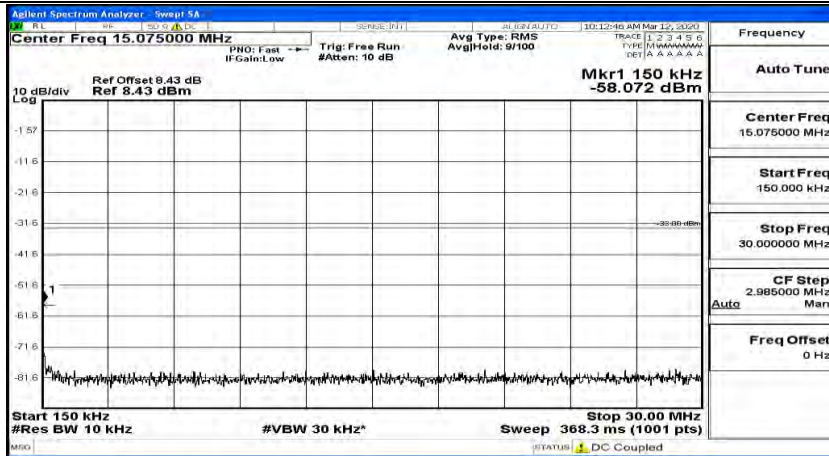

(Channel Bandwidth: 5 MHz)_HCH_QPSK_1RB#24