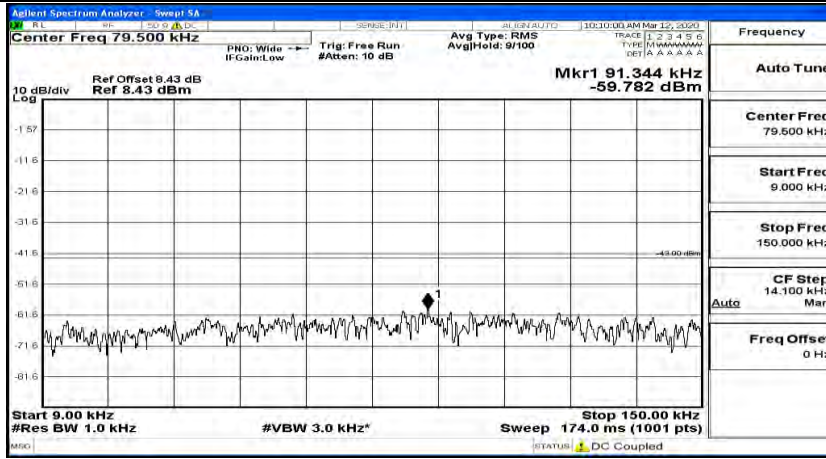

Channel Bandwidth: 5 MHz

(Channel Bandwidth: 5 MHz)_LCH_QPSK_1RB#0

(Channel Bandwidth: 5 MHz)_LCH_QPSK_1RB#12

(Channel Bandwidth: 5 MHz)_LCH_QPSK_1RB#24

(Channel Bandwidth: 5 MHz)_MCH_QPSK_1RB#0

(Channel Bandwidth: 5 MHz) MCH_QPSK_1RB#12