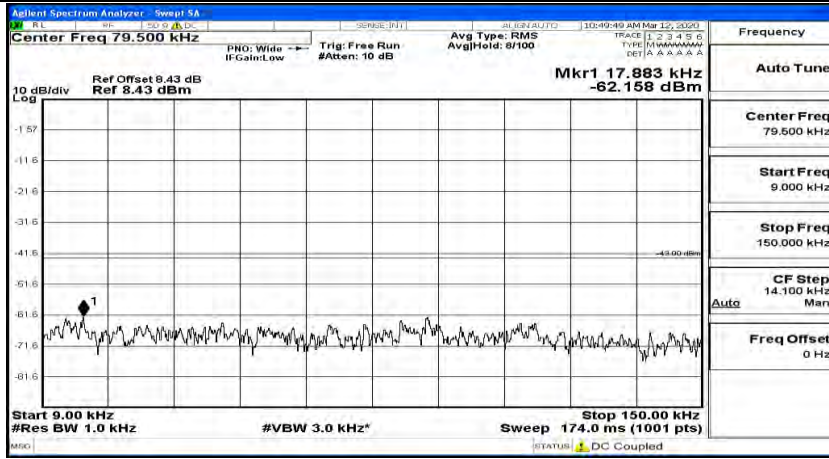

(Channel Bandwidth:20 MHz)_MCH_16QAM_1RB#99