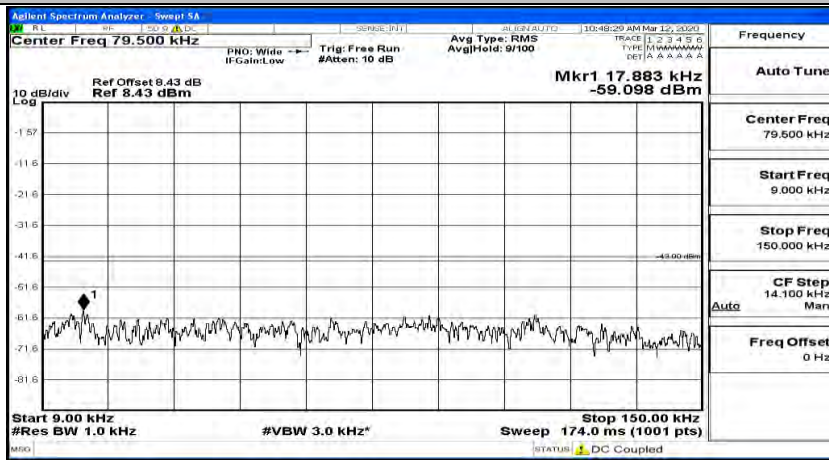

(Channel Bandwidth:20 MHz)_HCH_QPSK_1RB#99

(Channel Bandwidth:20 MHz)_LCH_16QAM_1RB#0

(Channel Bandwidth:20 MHz) LCH_16QAM_1RB#49

(Channel Bandwidth:20 MHz) LCH_16QAM_1RB#99

(Channel Bandwidth:20 MHz)_MCH_16QAM_1RB#0