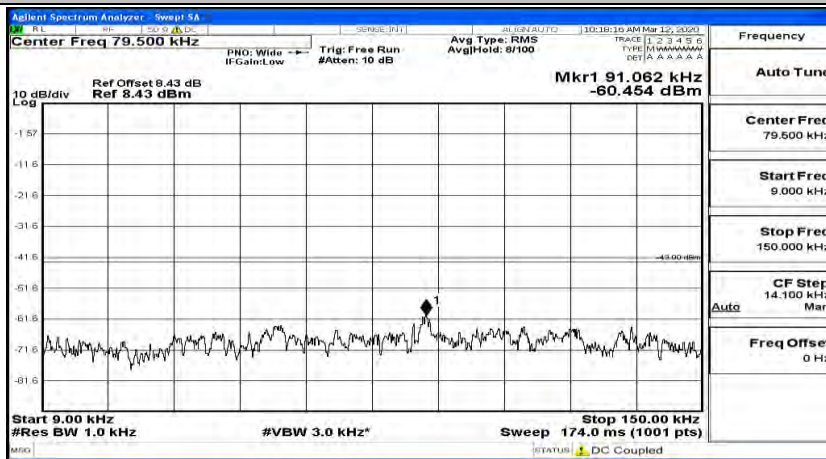

(Channel Bandwidth:15 MHz)_LCH_QPSK_1RB#74