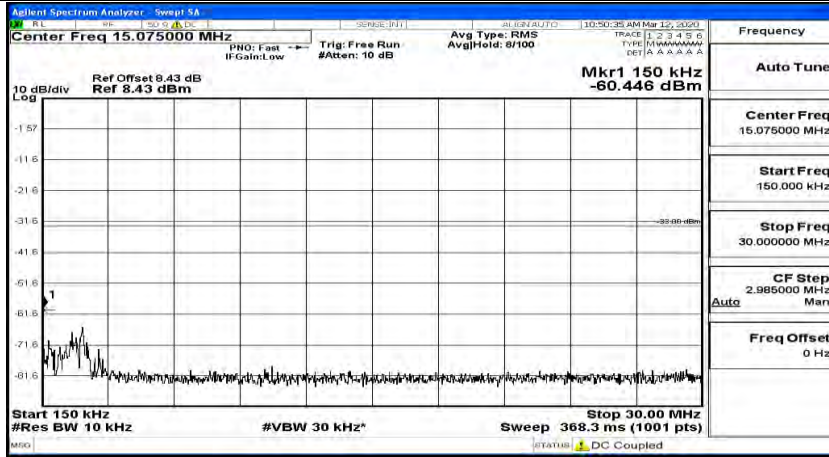

(Channel Bandwidth:20 MHz)_MCH_QPSK_1RB#0

(Channel Bandwidth:20 MHz)_MCH_QPSK_1RB#49

(Channel Bandwidth:20 MHz)_MCH_QPSK_1RB#99

(Channel Bandwidth:20 MHz)_HCH_QPSK_1RB#0

(Channel Bandwidth:20 MHz)_HCH_QPSK_1RB#49