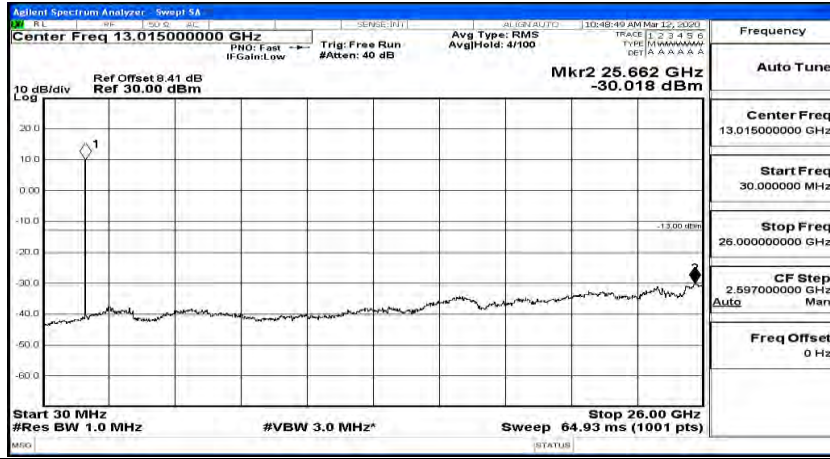

(Channel Bandwidth:20 MHz)_HCH_QPSK_1RB#99

(Channel Bandwidth:20 MHz)_LCH_16QAM_1RB#0

(Channel Bandwidth:20 MHz) LCH_16QAM_1RB#49

(Channel Bandwidth:20 MHz) LCH_16QAM_1RB#99

(Channel Bandwidth:20 MHz)_MCH_16QAM_1RB#0