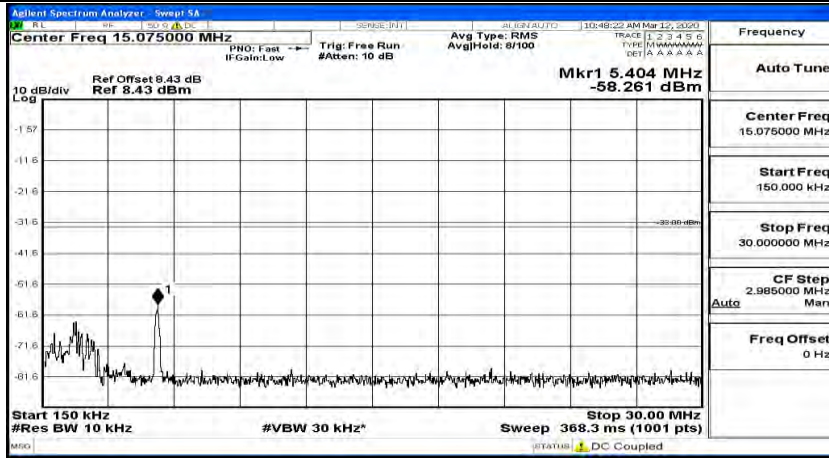

(Channel Bandwidth:20 MHz) LCH_16QAM_1RB#49