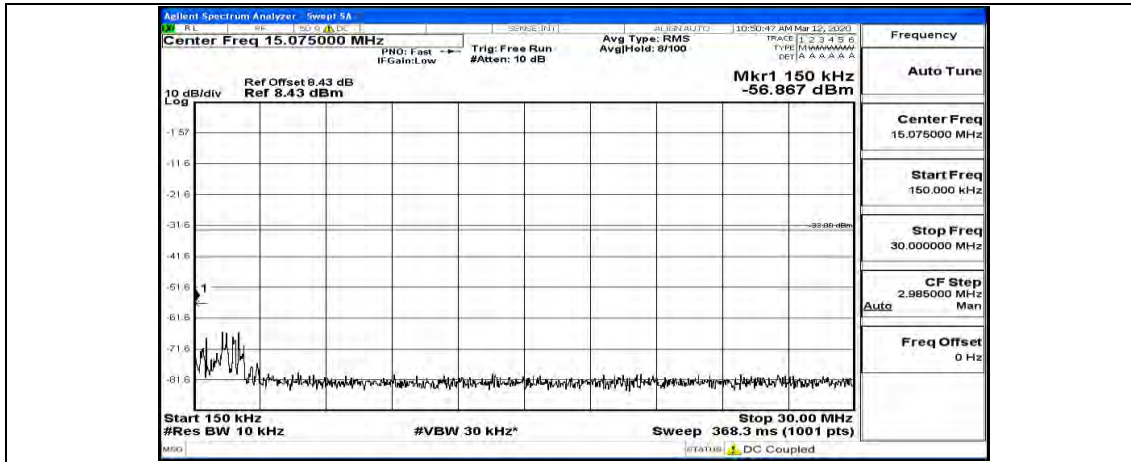

(Channel Bandwidth:20 MHz)_LCH_16QAM_1RB#0