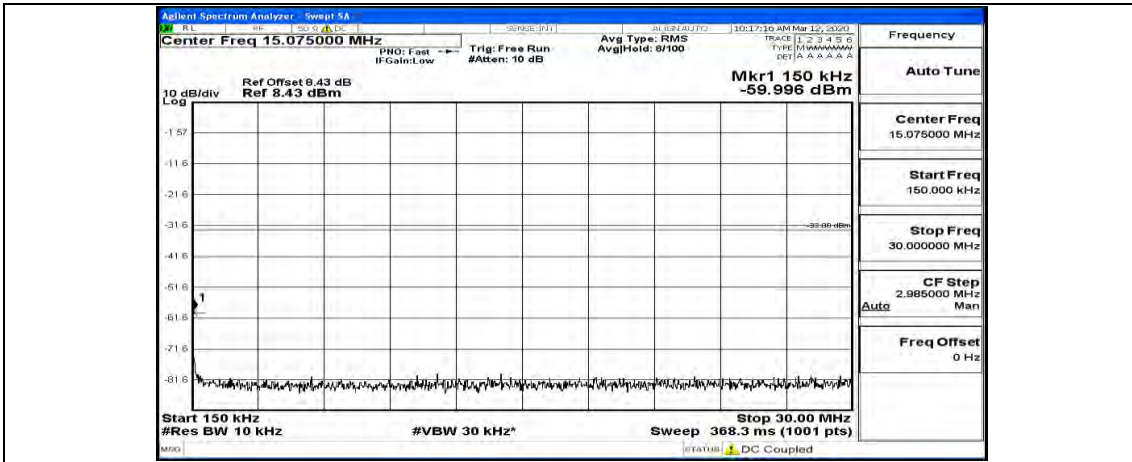

Channel Bandwidth: 10 MHz_HCH_16QAM_1RB#24