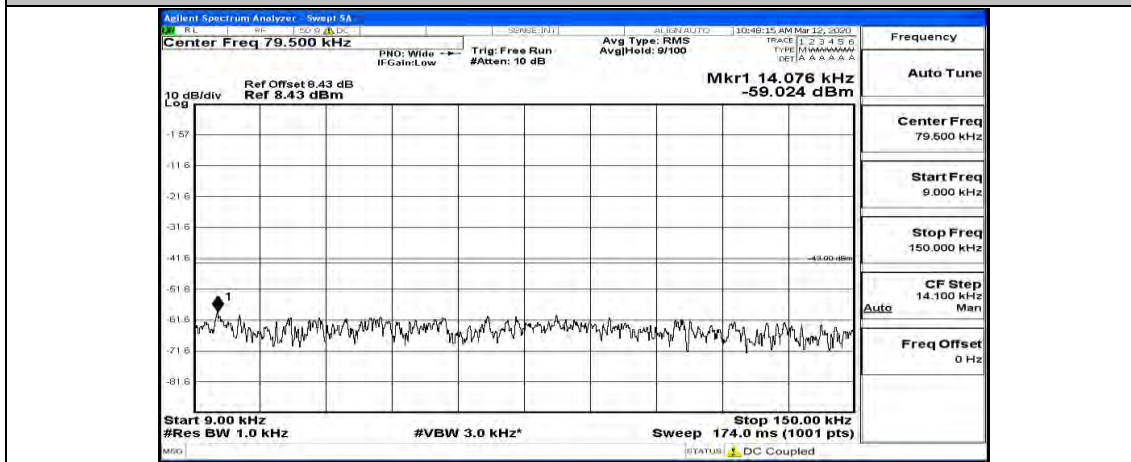

(Channel Bandwidth:20 MHz)_LCH_16QAM_1RB#0