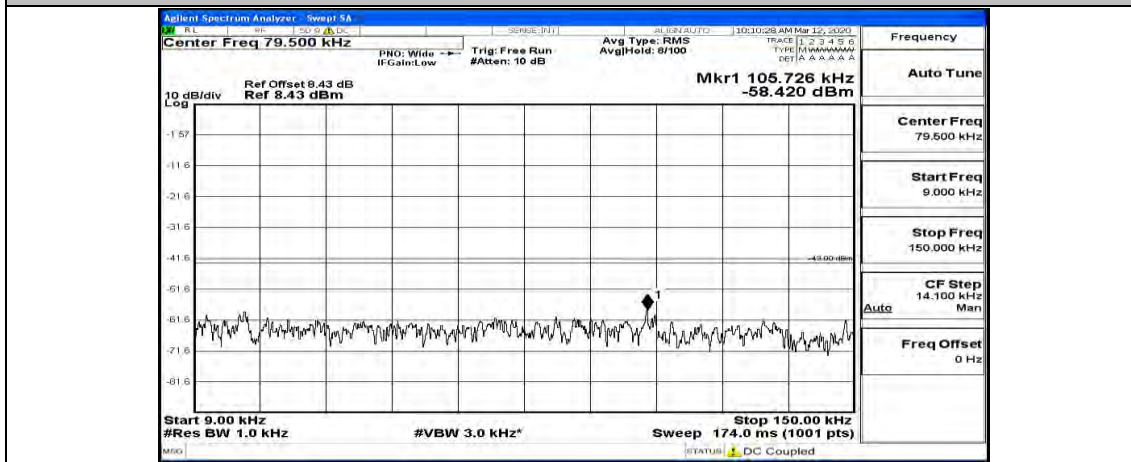

(Channel Bandwidth: 5 MHz) MCH_QPSK_1RB#24

(Channel Bandwidth: 5 MHz)_HCH_QPSK_1RB#0

(Channel Bandwidth: 5 MHz)_HCH_QPSK_1RB#12

(Channel Bandwidth: 5 MHz)_HCH_QPSK_1RB#24

(Channel Bandwidth: 5 MHz)_LCH_16QAM_1RB#0