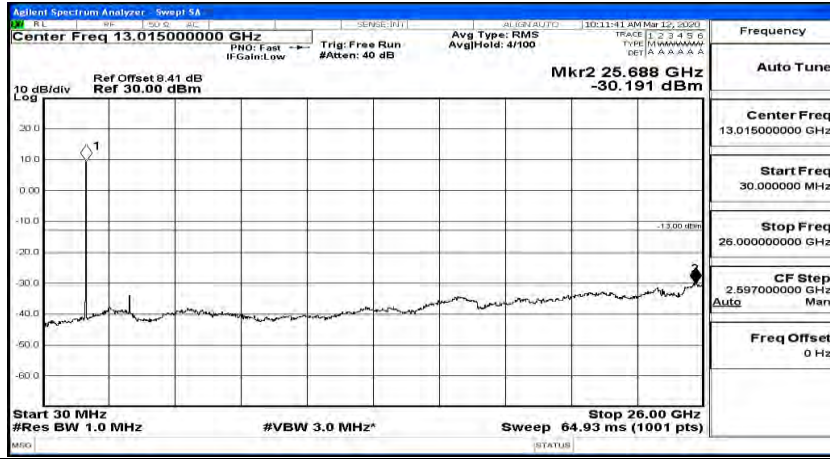

Channel Bandwidth: 5 MHz

(Channel Bandwidth: 5 MHz)_LCH_QPSK_1RB#0

(Channel Bandwidth: 5 MHz)_LCH_QPSK_1RB#12

(Channel Bandwidth: 5 MHz)_LCH_QPSK_1RB#24

(Channel Bandwidth: 5 MHz)_MCH_QPSK_1RB#0

(Channel Bandwidth: 5 MHz) MCH_QPSK_1RB#12

(Channel Bandwidth: 5 MHz) MCH_QPSK_1RB#24

(Channel Bandwidth: 5 MHz)_HCH_QPSK_1RB#0

(Channel Bandwidth: 5 MHz)_HCH_QPSK_1RB#12

(Channel Bandwidth: 5 MHz)_HCH_QPSK_1RB#24

(Channel Bandwidth: 5 MHz)_LCH_16QAM_1RB#0