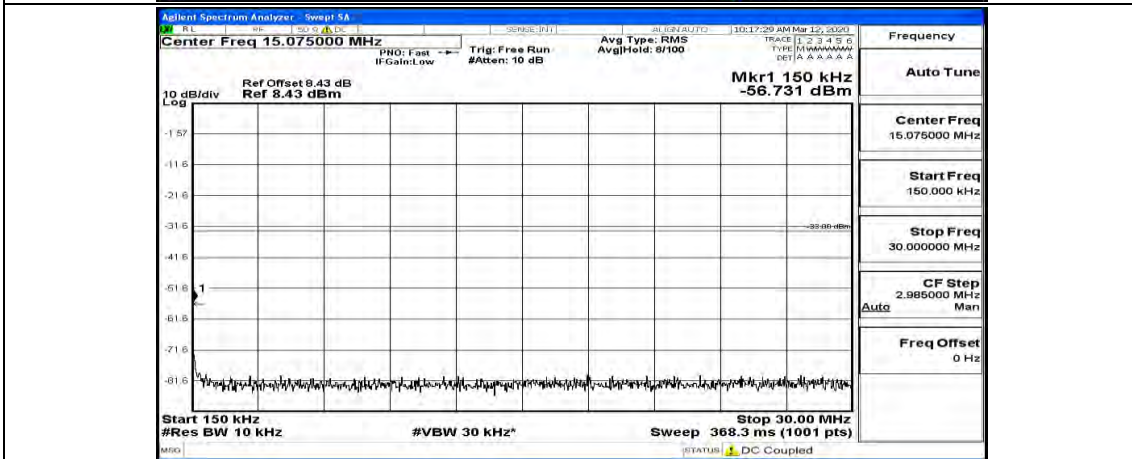

Channel Bandwidth: 10 MHz_MCH_16QAM_1RB#49

Channel Bandwidth: 10 MHz_HCH_16QAM_1RB#0

Channel Bandwidth: 10 MHz_HCH_16QAM_1RB#24

Channel Bandwidth: 10 MHz_HCH_16QAM_1RB#49

Channel Bandwidth: 15 MHz

(Channel Bandwidth:15 MHz)_LCH_QPSK_1RB#0