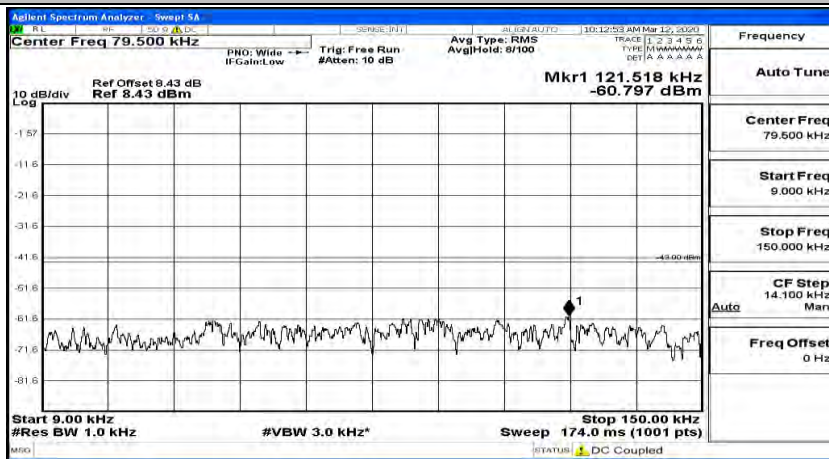

(Channel Bandwidth: 5 MHz) MCH_QPSK_1RB#24

(Channel Bandwidth: 5 MHz)_HCH_QPSK_1RB#0

(Channel Bandwidth: 5 MHz)_HCH_QPSK_1RB#12

(Channel Bandwidth: 5 MHz)_HCH_QPSK_1RB#24

(Channel Bandwidth: 5 MHz)_LCH_16QAM_1RB#0