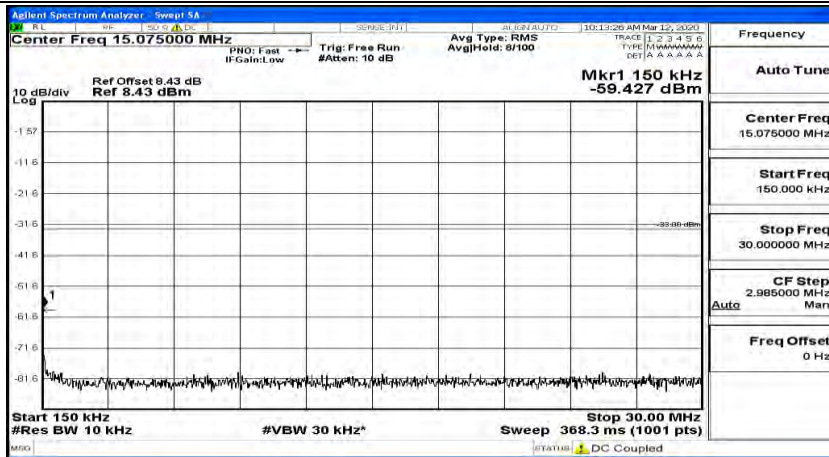

(Channel Bandwidth: 5 MHz)_HCH_16QAM_1RB#12