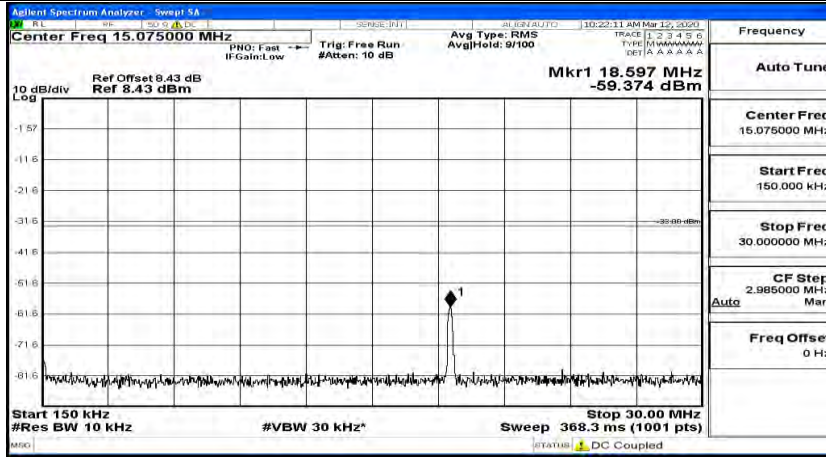

(Channel Bandwidth:15 MHz)_HCH_16QAM_1RB#37

(Channel Bandwidth:15 MHz)_HCH_16QAM_1RB#74

Channel Bandwidth: 20 MHz

(Channel Bandwidth:20 MHz)_LCH_QPSK_1RB#0

(Channel Bandwidth:20 MHz)_LCH_QPSK_1RB#49

(Channel Bandwidth:20 MHz)_LCH_QPSK_1RB#99