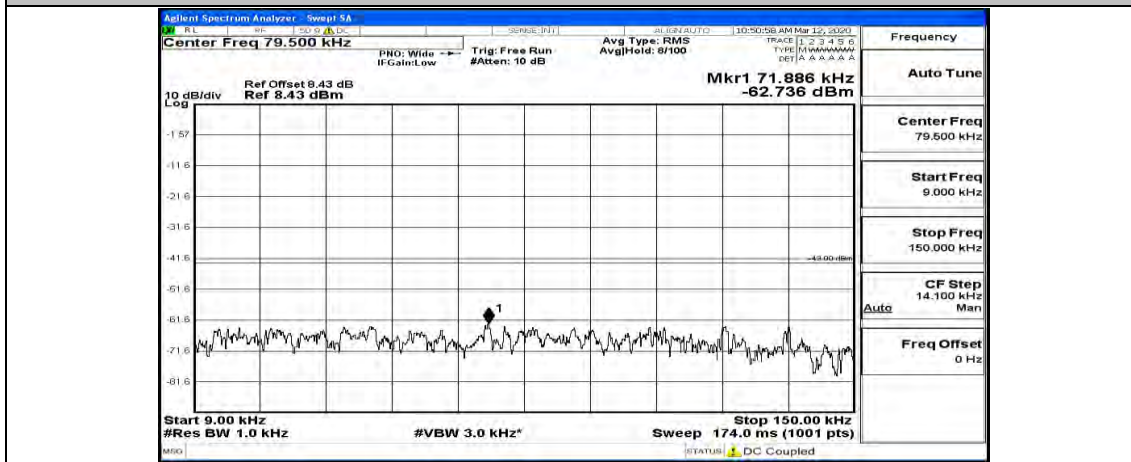

(Channel Bandwidth:20 MHz)_MCH_16QAM_1RB#49

(Channel Bandwidth:20 MHz)_MCH_16QAM_1RB#99

(Channel Bandwidth:20 MHz)_HCH_16QAM_1RB#0

(Channel Bandwidth:20 MHz) HCH_16QAM_1RB#49

(Channel Bandwidth:20 MHz)_HCH_16QAM_1RB#99