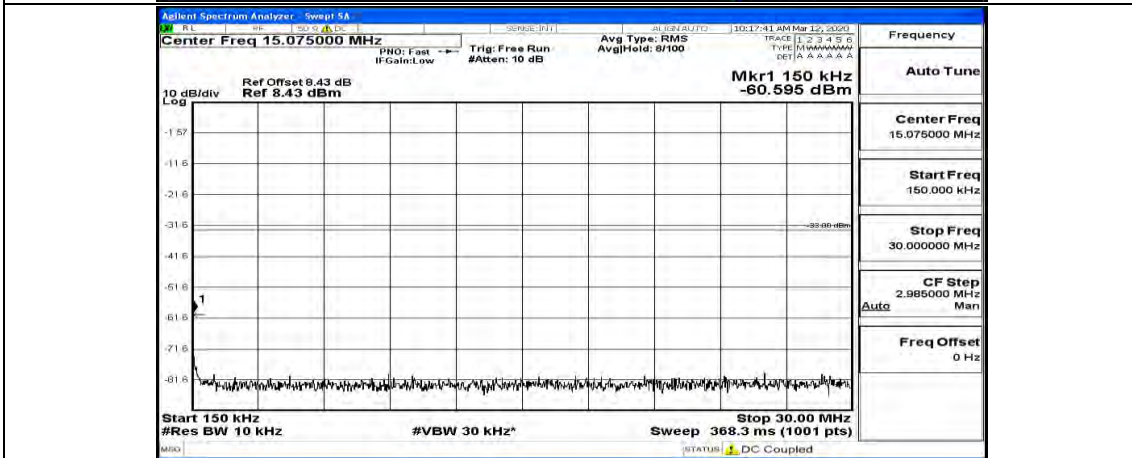

Channel Bandwidth: 10 MHz_MCH_16QAM_1RB#49

Channel Bandwidth: 10 MHz_HCH_16QAM_1RB#0

Channel Bandwidth: 10 MHz_HCH_16QAM_1RB#24

Channel Bandwidth: 10 MHz_HCH_16QAM_1RB#49

Channel Bandwidth: 15 MHz

(Channel Bandwidth:15 MHz)_LCH_QPSK_1RB#0