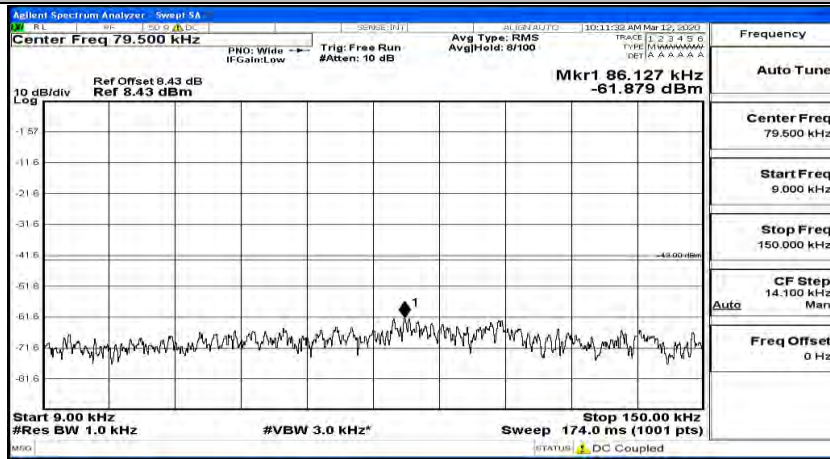

(Channel Bandwidth: 5 MHz) MCH_QPSK_1RB#24