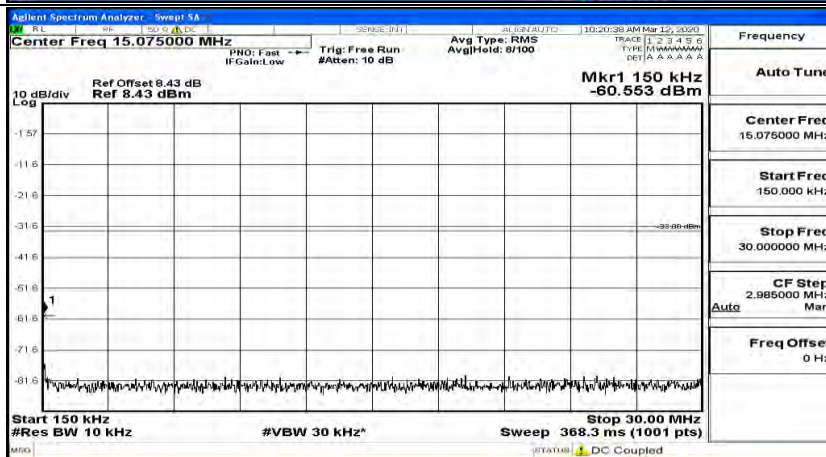

(Channel Bandwidth:15 MHz)_HCH_QPSK_1RB#0

(Channel Bandwidth:15 MHz)_HCH_QPSK_1RB#37