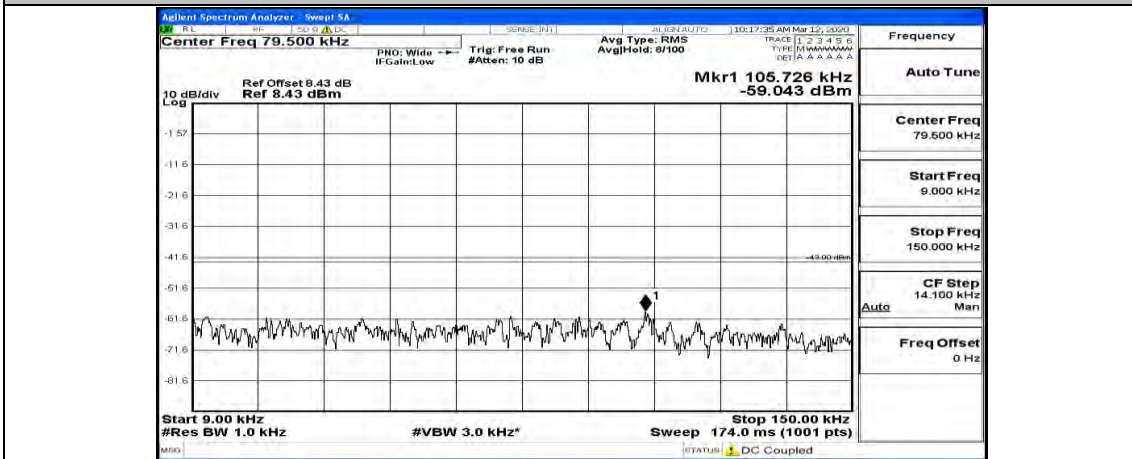

Channel Bandwidth: 10 MHz_MCH_16QAM_1RB#49

Channel Bandwidth: 10 MHz_HCH_16QAM_1RB#0

Channel Bandwidth: 10 MHz_HCH_16QAM_1RB#24

Channel Bandwidth: 10 MHz_HCH_16QAM_1RB#49

Channel Bandwidth: 15 MHz

(Channel Bandwidth:15 MHz)_LCH_QPSK_1RB#0