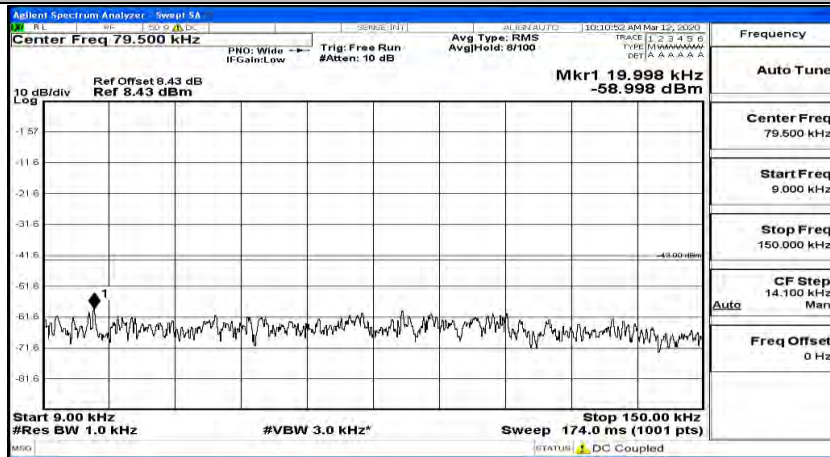

(Channel Bandwidth: 5 MHz) LCH_16QAM_1RB#24