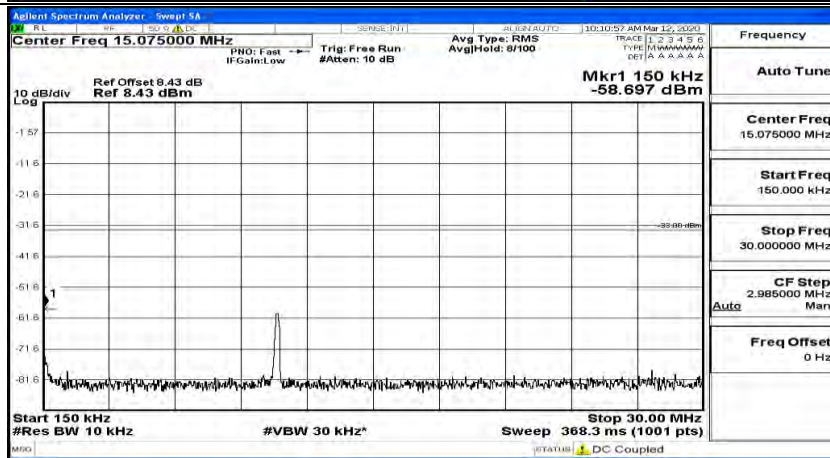

(Channel Bandwidth: 5 MHz) LCH_16QAM_1RB#24