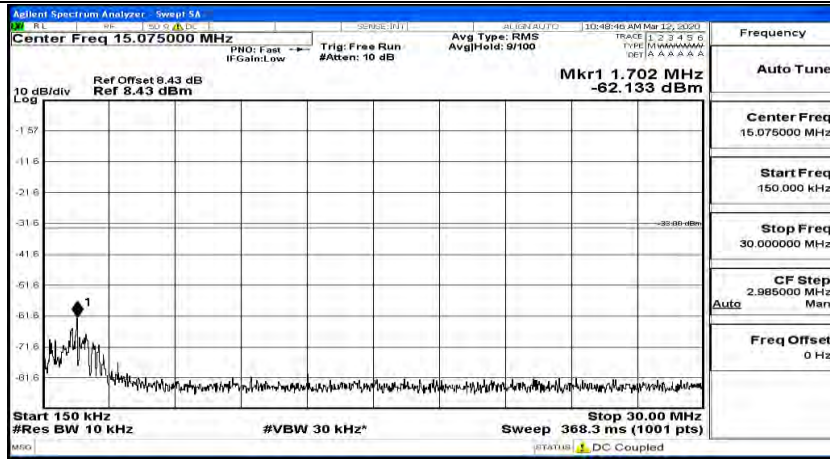

(Channel Bandwidth:20 MHz)_HCH_QPSK_1RB#99

(Channel Bandwidth:20 MHz)_LCH_16QAM_1RB#0

(Channel Bandwidth:20 MHz) LCH_16QAM_1RB#49

(Channel Bandwidth:20 MHz) LCH_16QAM_1RB#99

(Channel Bandwidth:20 MHz)_MCH_16QAM_1RB#0