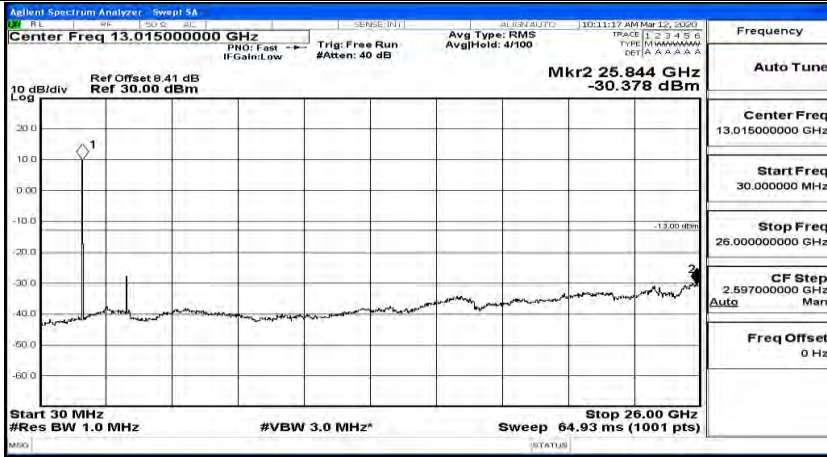

Channel Bandwidth: 5 MHz

(Channel Bandwidth: 5 MHz)_LCH_QPSK_1RB#0

(Channel Bandwidth: 5 MHz)_LCH_QPSK_1RB#12

(Channel Bandwidth: 5 MHz)_LCH_QPSK_1RB#24

(Channel Bandwidth: 5 MHz)_MCH_QPSK_1RB#0

(Channel Bandwidth: 5 MHz) MCH_QPSK_1RB#12