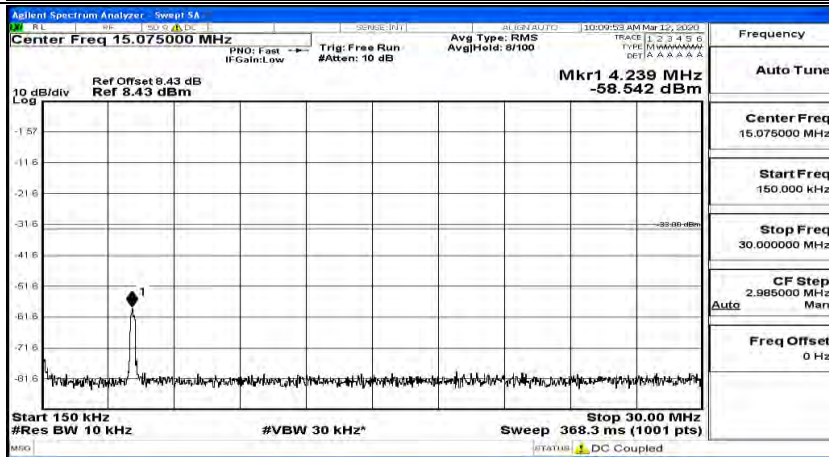

Channel Bandwidth: 5 MHz

(Channel Bandwidth: 5 MHz)_LCH_QPSK_1RB#0

(Channel Bandwidth: 5 MHz)_LCH_QPSK_1RB#12

(Channel Bandwidth: 5 MHz)_LCH_QPSK_1RB#24

(Channel Bandwidth: 5 MHz)_MCH_QPSK_1RB#0

(Channel Bandwidth: 5 MHz) MCH_QPSK_1RB#12

(Channel Bandwidth: 5 MHz) MCH_QPSK_1RB#24

(Channel Bandwidth: 5 MHz)_HCH_QPSK_1RB#0

(Channel Bandwidth: 5 MHz)_HCH_QPSK_1RB#12

(Channel Bandwidth: 5 MHz)_HCH_QPSK_1RB#24

(Channel Bandwidth: 5 MHz)_LCH_16QAM_1RB#0