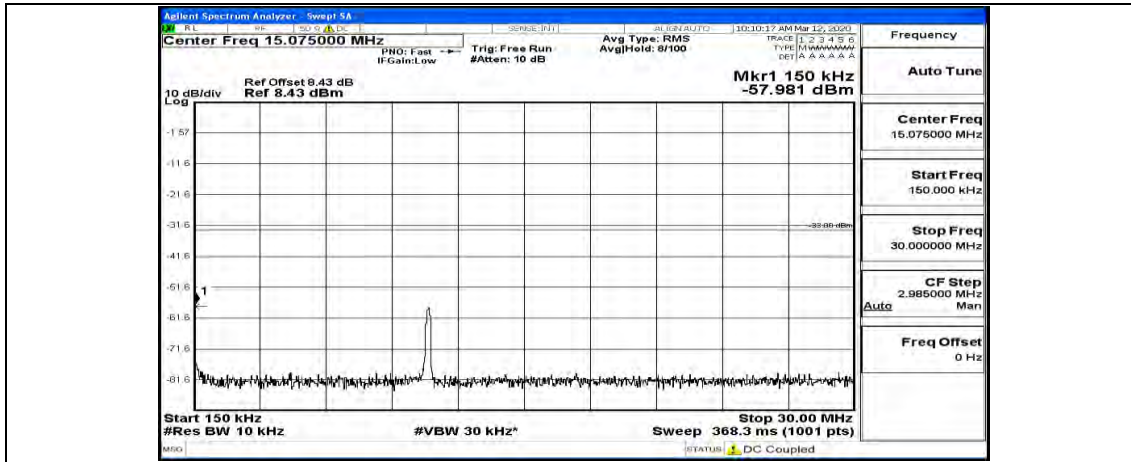

Channel Bandwidth: 5 MHz

(Channel Bandwidth: 5 MHz)_LCH_QPSK_1RB#0

(Channel Bandwidth: 5 MHz)_LCH_QPSK_1RB#12

(Channel Bandwidth: 5 MHz)_LCH_QPSK_1RB#24

(Channel Bandwidth: 5 MHz)_MCH_QPSK_1RB#0

(Channel Bandwidth: 5 MHz) MCH_QPSK_1RB#12

(Channel Bandwidth: 5 MHz) MCH_QPSK_1RB#24

(Channel Bandwidth: 5 MHz)_HCH_QPSK_1RB#0

(Channel Bandwidth: 5 MHz)_HCH_QPSK_1RB#12

(Channel Bandwidth: 5 MHz)_HCH_QPSK_1RB#24

(Channel Bandwidth: 5 MHz)_LCH_16QAM_1RB#0