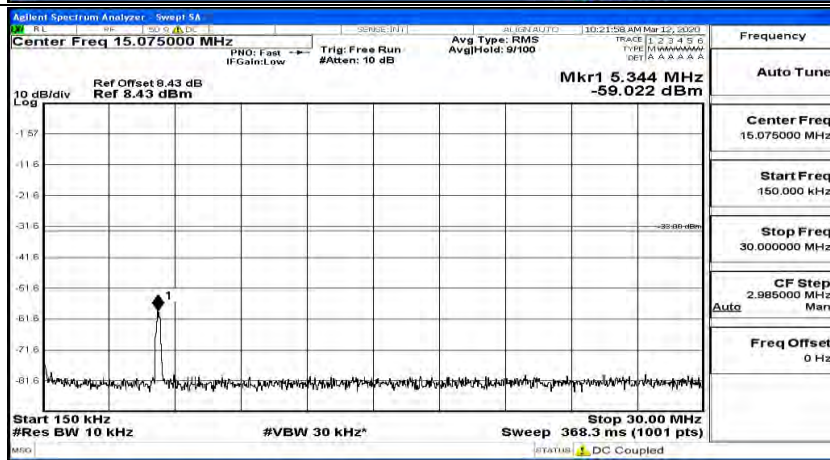

(Channel Bandwidth:15 MHz)_HCH_16QAM_1RB#37

(Channel Bandwidth:15 MHz)_HCH_16QAM_1RB#74

Channel Bandwidth: 20 MHz

(Channel Bandwidth:20 MHz)_LCH_QPSK_1RB#0

(Channel Bandwidth:20 MHz)_LCH_QPSK_1RB#49

(Channel Bandwidth:20 MHz)_LCH_QPSK_1RB#99