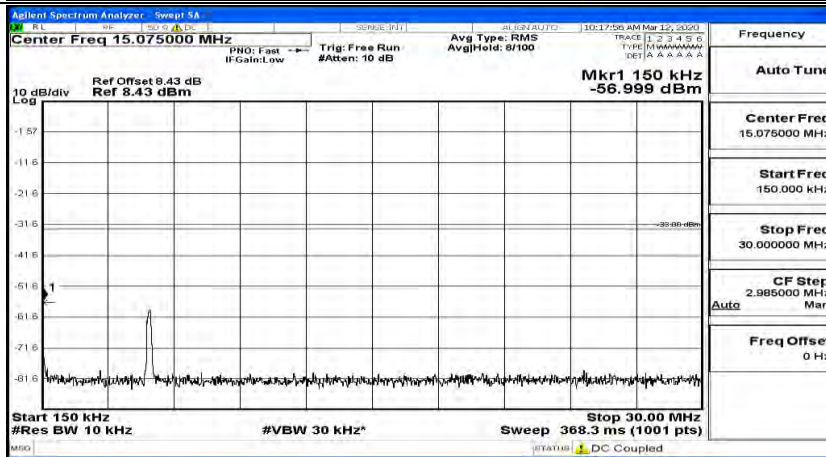

Channel Bandwidth: 10 MHz_MCH_16QAM_1RB#49

Channel Bandwidth: 10 MHz_HCH_16QAM_1RB#0

Channel Bandwidth: 10 MHz_HCH_16QAM_1RB#24

Channel Bandwidth: 10 MHz_HCH_16QAM_1RB#49

Channel Bandwidth: 15 MHz

(Channel Bandwidth:15 MHz)_LCH_QPSK_1RB#0