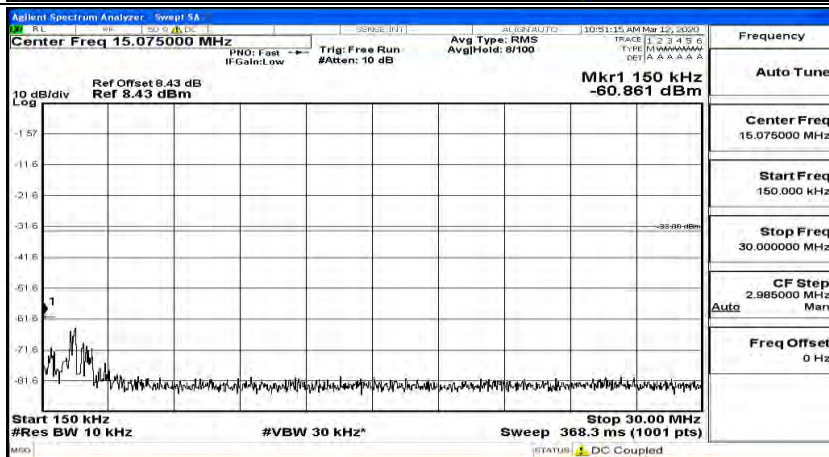

(Channel Bandwidth:20 MHz)_MCH_16QAM_1RB#49

(Channel Bandwidth:20 MHz)_MCH_16QAM_1RB#99

(Channel Bandwidth:20 MHz)_HCH_16QAM_1RB#0

(Channel Bandwidth:20 MHz) HCH_16QAM_1RB#49

(Channel Bandwidth:20 MHz)_HCH_16QAM_1RB#99