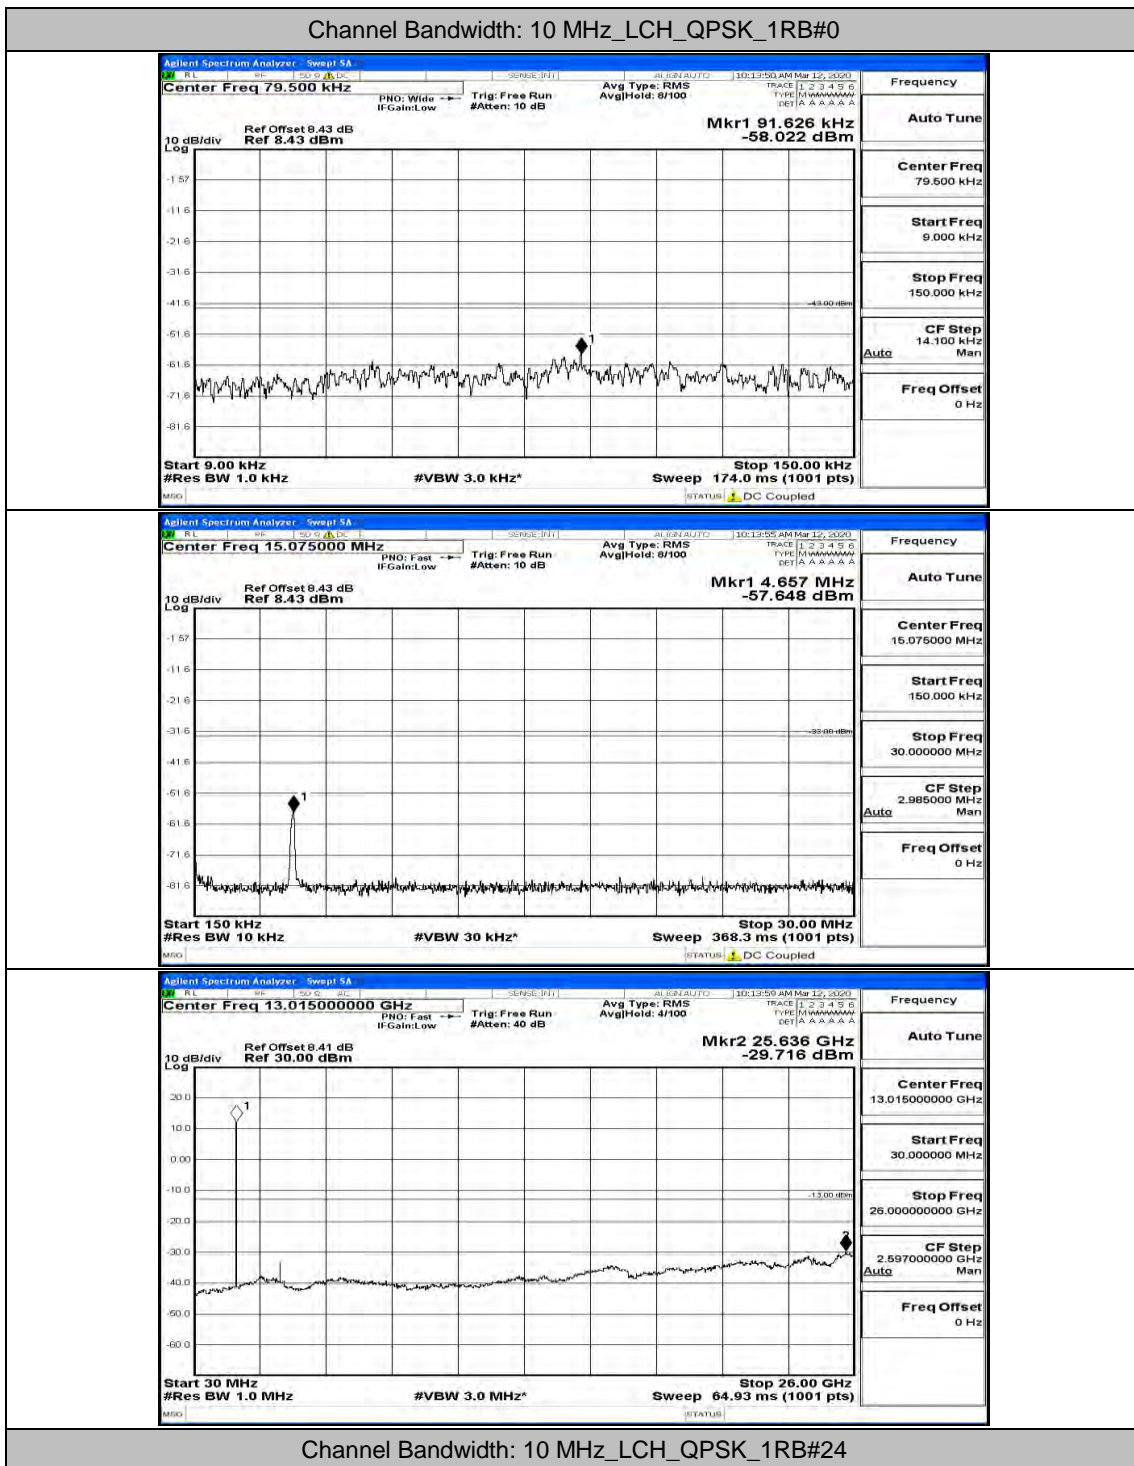

(Channel Bandwidth: 5 MHz)_HCH_16QAM_1RB#0

(Channel Bandwidth: 5 MHz)_HCH_16QAM_1RB#12

(Channel Bandwidth: 5 MHz)_HCH_16QAM_1RB#24

Channel Bandwidth: 10 MHz

Channel Bandwidth: 10 MHz_LCH_QPSK_1RB#49

Channel Bandwidth: 10 MHz_MCH_QPSK_1RB#0