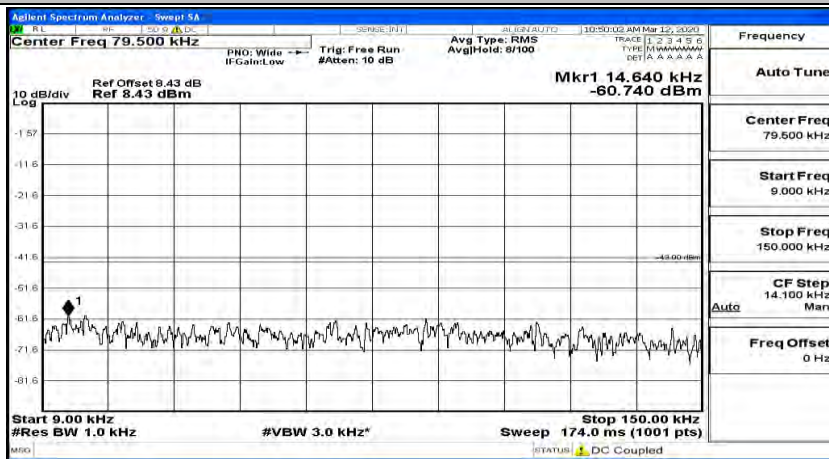

(Channel Bandwidth:20 MHz)_MCH_16QAM_1RB#99