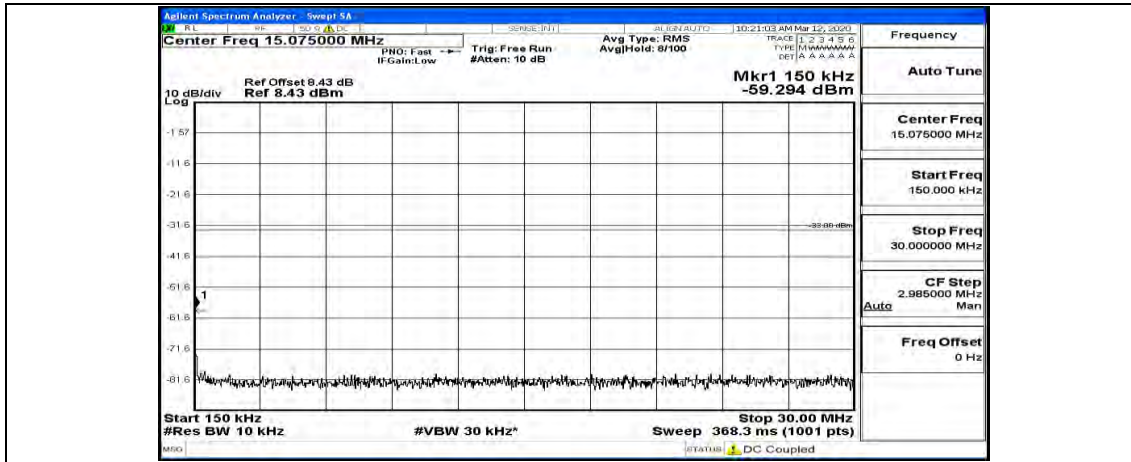

(Channel Bandwidth:15 MHz)_HCH_QPSK_1RB#0

(Channel Bandwidth:15 MHz)_HCH_QPSK_1RB#37

(Channel Bandwidth:15 MHz)_HCH_QPSK_1RB#74

(Channel Bandwidth:15 MHz)_LCH_16QAM_1RB#0

(Channel Bandwidth:15 MHz) LCH_16QAM_1RB#37