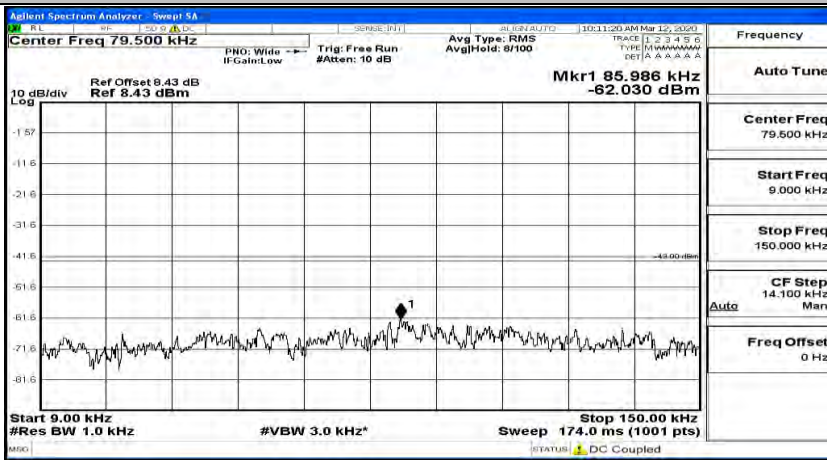

Channel Bandwidth: 5 MHz

(Channel Bandwidth: 5 MHz)_LCH_QPSK_1RB#0

(Channel Bandwidth: 5 MHz)_LCH_QPSK_1RB#12

(Channel Bandwidth: 5 MHz)_LCH_QPSK_1RB#24

(Channel Bandwidth: 5 MHz)_MCH_QPSK_1RB#0

(Channel Bandwidth: 5 MHz) MCH_QPSK_1RB#12