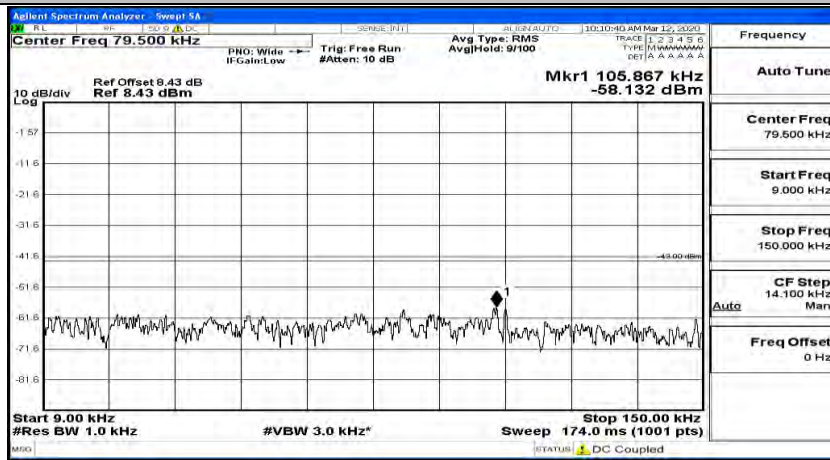

(Channel Bandwidth: 5 MHz)_LCH_16QAM_1RB#12