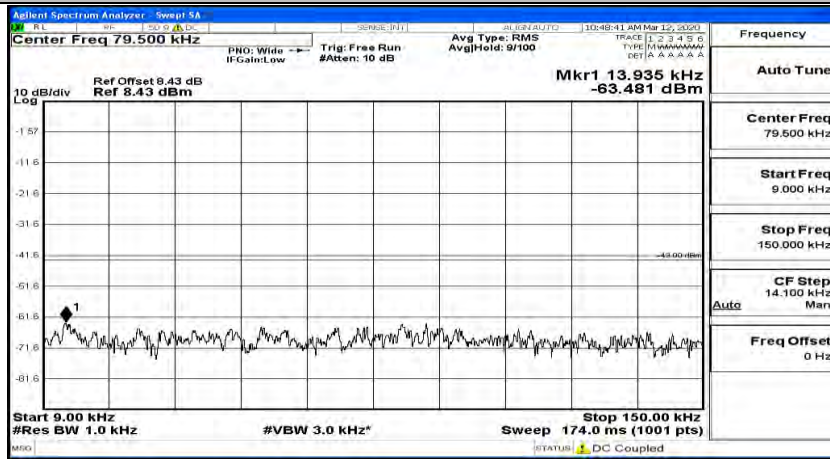

(Channel Bandwidth:20 MHz)_HCH_QPSK_1RB#99

(Channel Bandwidth:20 MHz)_LCH_16QAM_1RB#0

(Channel Bandwidth:20 MHz) LCH_16QAM_1RB#49

(Channel Bandwidth:20 MHz) LCH_16QAM_1RB#99

(Channel Bandwidth:20 MHz)_MCH_16QAM_1RB#0