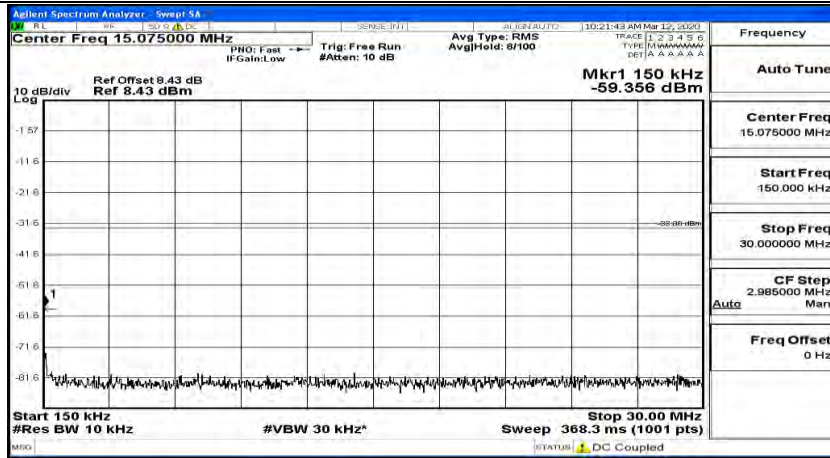

(Channel Bandwidth:15 MHz)_HCH_16QAM_1RB#74