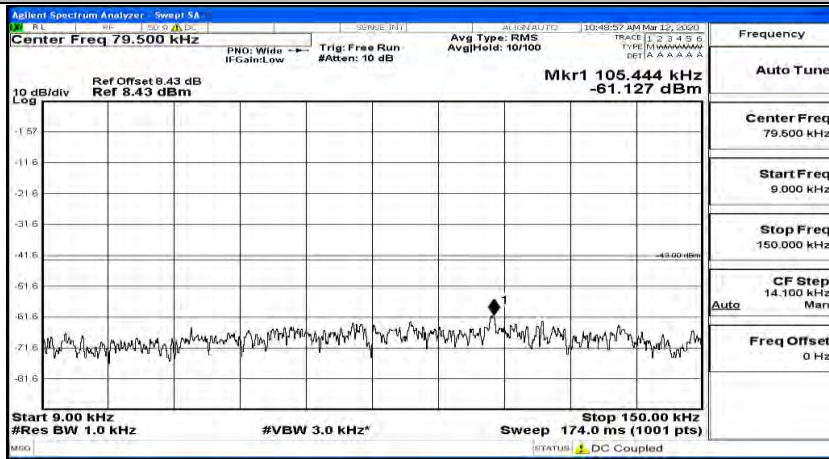

(Channel Bandwidth:20 MHz)_MCH_QPSK_1RB#0