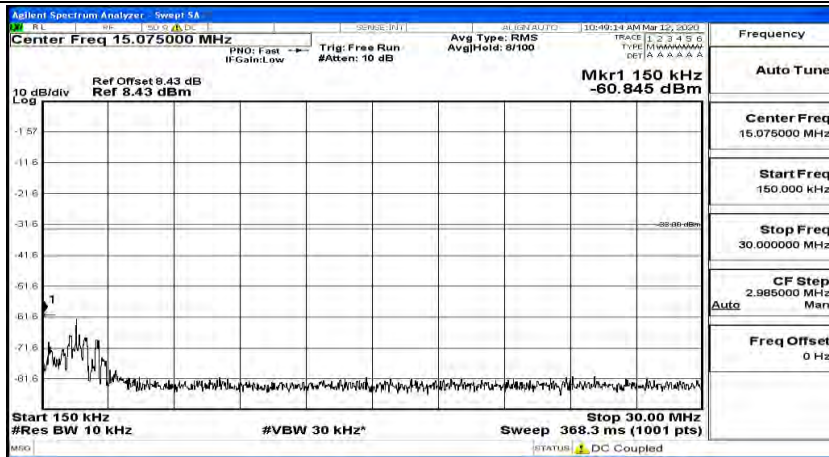

(Channel Bandwidth:20 MHz)_MCH_QPSK_1RB#49