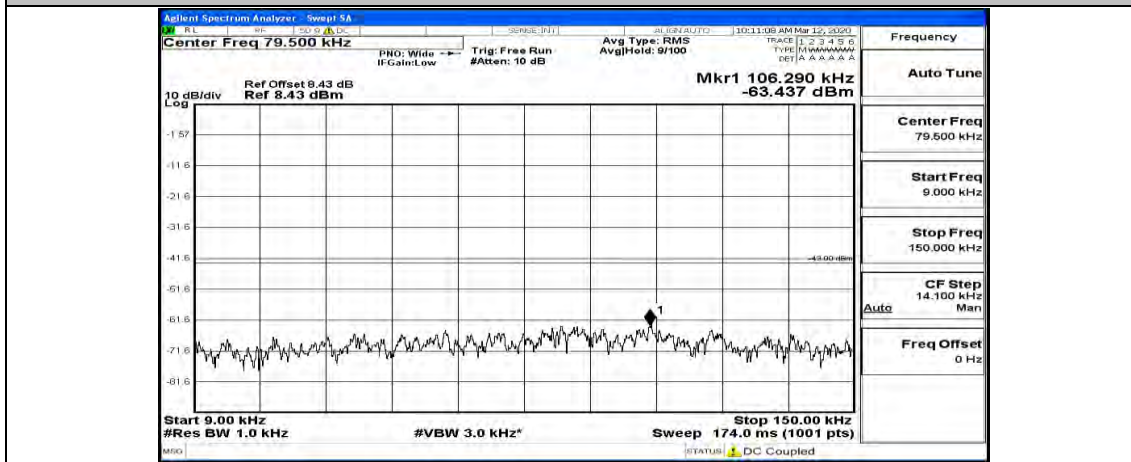

Channel Bandwidth: 5 MHz

(Channel Bandwidth: 5 MHz)_LCH_QPSK_1RB#0

(Channel Bandwidth: 5 MHz)_LCH_QPSK_1RB#12

(Channel Bandwidth: 5 MHz)_LCH_QPSK_1RB#24

(Channel Bandwidth: 5 MHz)_MCH_QPSK_1RB#0

(Channel Bandwidth: 5 MHz) MCH_QPSK_1RB#12