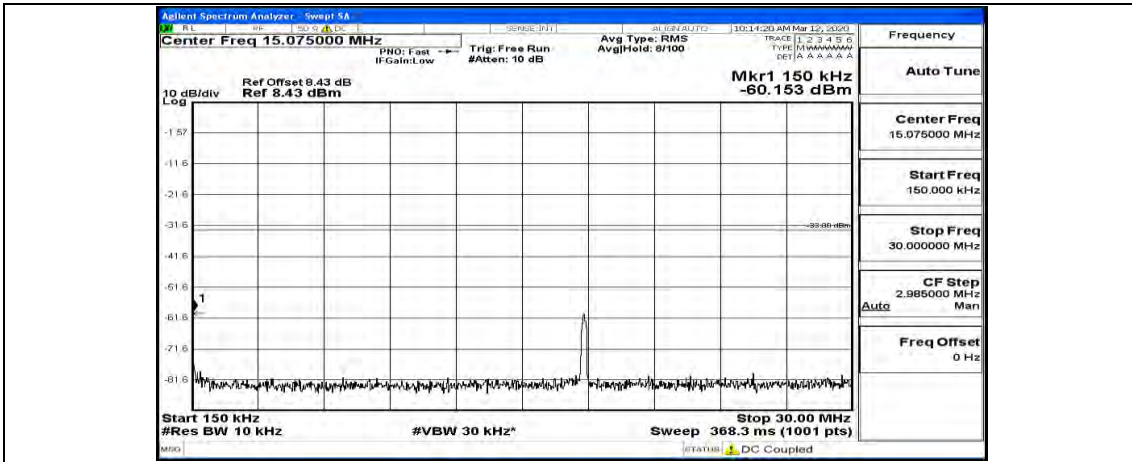

(Channel Bandwidth: 5 MHz)_HCH_16QAM_1RB#0

(Channel Bandwidth: 5 MHz)_HCH_16QAM_1RB#12

(Channel Bandwidth: 5 MHz)_HCH_16QAM_1RB#24

Channel Bandwidth: 10 MHz

Channel Bandwidth: 10 MHz_LCH_QPSK_1RB#49

Channel Bandwidth: 10 MHz_MCH_QPSK_1RB#0