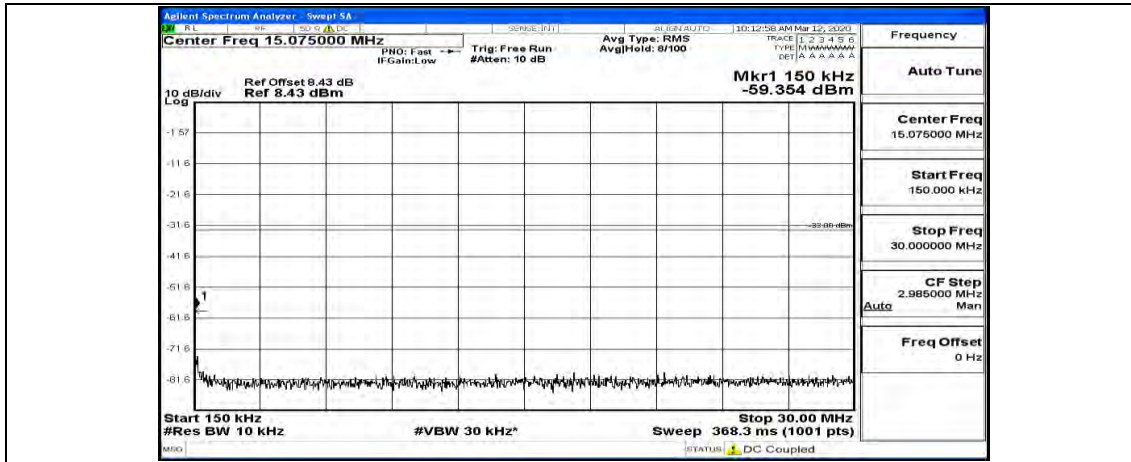

Channel Bandwidth: 5 MHz

(Channel Bandwidth: 5 MHz)_LCH_QPSK_1RB#0

(Channel Bandwidth: 5 MHz)_LCH_QPSK_1RB#12

(Channel Bandwidth: 5 MHz)_LCH_QPSK_1RB#24

(Channel Bandwidth: 5 MHz)_MCH_QPSK_1RB#0

(Channel Bandwidth: 5 MHz) MCH_QPSK_1RB#12

(Channel Bandwidth: 5 MHz) MCH_QPSK_1RB#24

(Channel Bandwidth: 5 MHz)_HCH_QPSK_1RB#0

(Channel Bandwidth: 5 MHz)_HCH_QPSK_1RB#12

(Channel Bandwidth: 5 MHz)_HCH_QPSK_1RB#24

(Channel Bandwidth: 5 MHz)_LCH_16QAM_1RB#0

(Channel Bandwidth: 5 MHz)_LCH_16QAM_1RB#12

(Channel Bandwidth: 5 MHz) LCH_16QAM_1RB#24

(Channel Bandwidth: 5 MHz)_MCH_16QAM_1RB#0

(Channel Bandwidth: 5 MHz)_MCH_16QAM_1RB#12

(Channel Bandwidth: 5 MHz)_MCH_16QAM_1RB#24