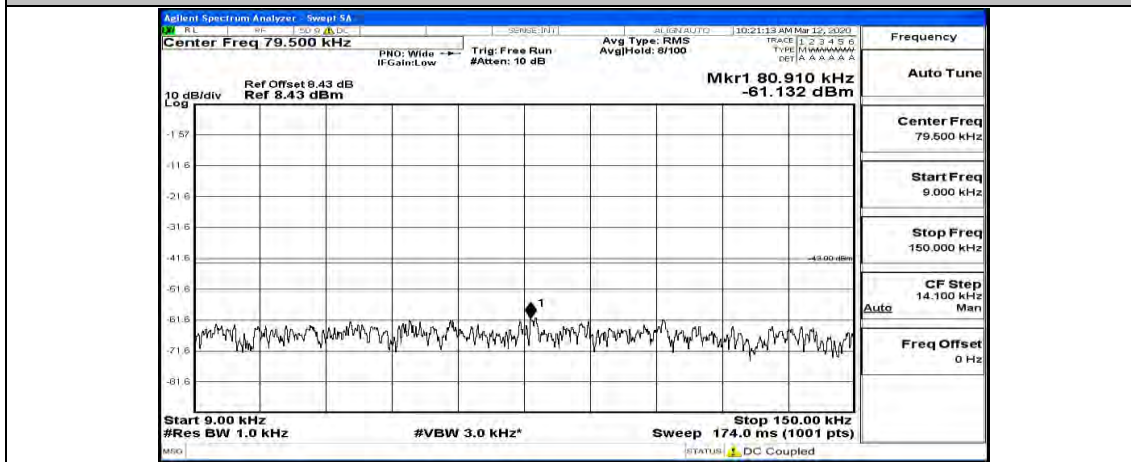

(Channel Bandwidth:15 MHz) LCH_16QAM_1RB#74

(Channel Bandwidth:15 MHz)_MCH_16QAM_1RB#0

(Channel Bandwidth:15 MHz)_MCH_16QAM_1RB#37

(Channel Bandwidth:15 MHz)_MCH_16QAM_1RB#74

(Channel Bandwidth:15 MHz)_HCH_16QAM_1RB#0