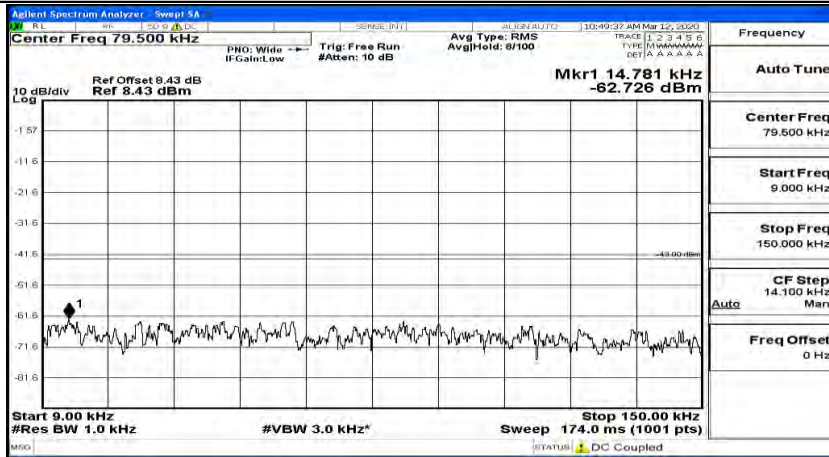

(Channel Bandwidth:20 MHz)_HCH_QPSK_1RB#99

(Channel Bandwidth:20 MHz)_LCH_16QAM_1RB#0

(Channel Bandwidth:20 MHz) LCH_16QAM_1RB#49

(Channel Bandwidth:20 MHz) LCH_16QAM_1RB#99

(Channel Bandwidth:20 MHz)_MCH_16QAM_1RB#0