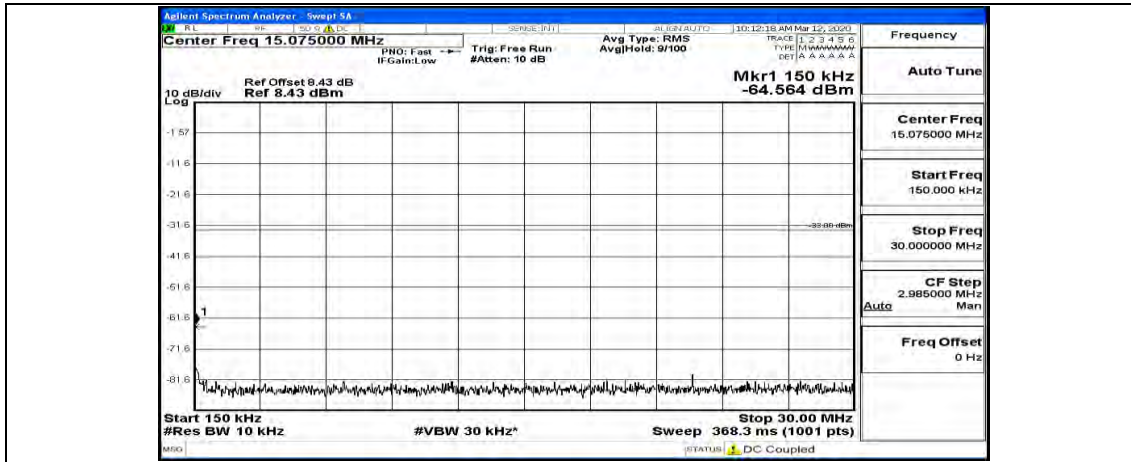

(Channel Bandwidth: 5 MHz)_LCH_16QAM_1RB#12

(Channel Bandwidth: 5 MHz) LCH_16QAM_1RB#24

(Channel Bandwidth: 5 MHz)_MCH_16QAM_1RB#0

(Channel Bandwidth: 5 MHz)_MCH_16QAM_1RB#12

(Channel Bandwidth: 5 MHz)_MCH_16QAM_1RB#24