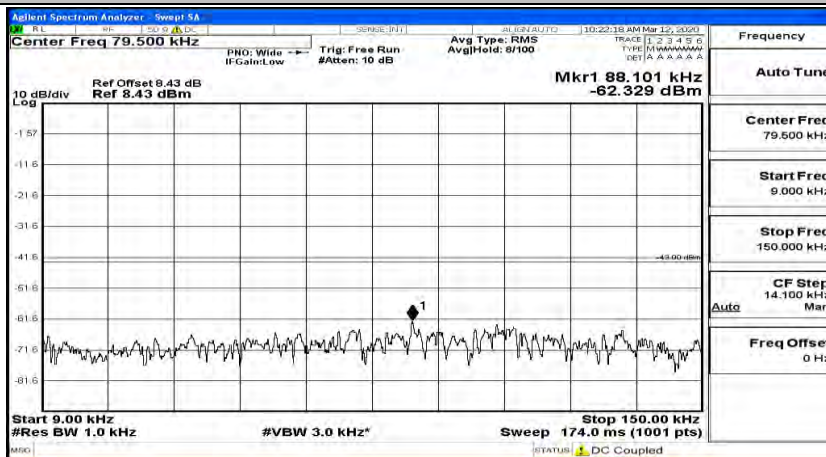

(Channel Bandwidth:15 MHz)_HCH_16QAM_1RB#37

(Channel Bandwidth:15 MHz)_HCH_16QAM_1RB#74

Channel Bandwidth: 20 MHz

(Channel Bandwidth:20 MHz)_LCH_QPSK_1RB#0

(Channel Bandwidth:20 MHz)_LCH_QPSK_1RB#49

(Channel Bandwidth:20 MHz)_LCH_QPSK_1RB#99