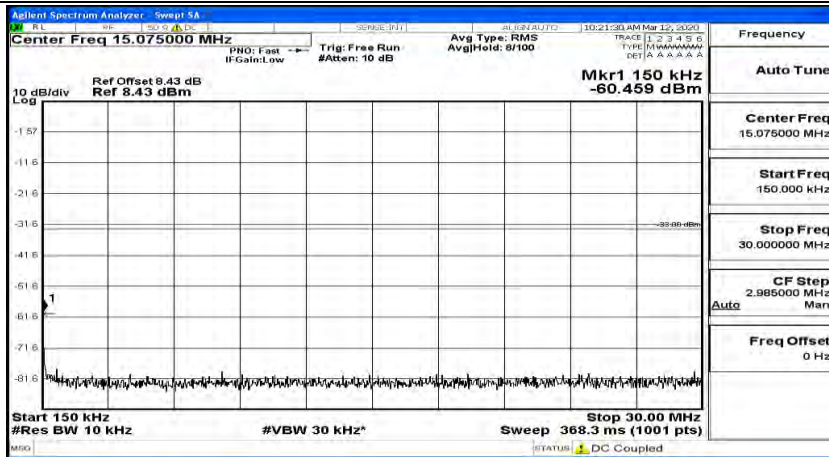

(Channel Bandwidth:15 MHz)_HCH_16QAM_1RB#37