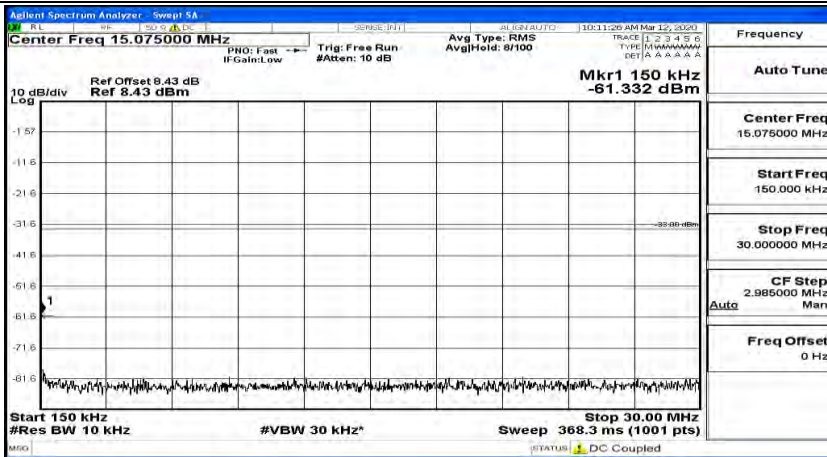

Channel Bandwidth: 5 MHz

(Channel Bandwidth: 5 MHz)_LCH_QPSK_1RB#0

(Channel Bandwidth: 5 MHz)_LCH_QPSK_1RB#12

(Channel Bandwidth: 5 MHz)_LCH_QPSK_1RB#24

(Channel Bandwidth: 5 MHz)_MCH_QPSK_1RB#0

(Channel Bandwidth: 5 MHz) MCH_QPSK_1RB#12

(Channel Bandwidth: 5 MHz) MCH_QPSK_1RB#24

(Channel Bandwidth: 5 MHz)_HCH_QPSK_1RB#0

(Channel Bandwidth: 5 MHz)_HCH_QPSK_1RB#12

(Channel Bandwidth: 5 MHz)_HCH_QPSK_1RB#24

(Channel Bandwidth: 5 MHz)_LCH_16QAM_1RB#0