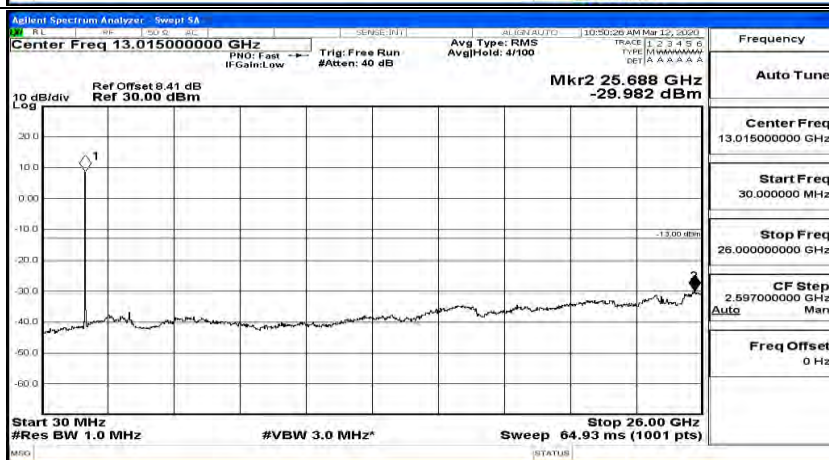

(Channel Bandwidth:20 MHz)_MCH_QPSK_1RB#0

(Channel Bandwidth:20 MHz)_MCH_QPSK_1RB#49

(Channel Bandwidth:20 MHz)_MCH_QPSK_1RB#99

(Channel Bandwidth:20 MHz)_HCH_QPSK_1RB#0

(Channel Bandwidth:20 MHz)_HCH_QPSK_1RB#49