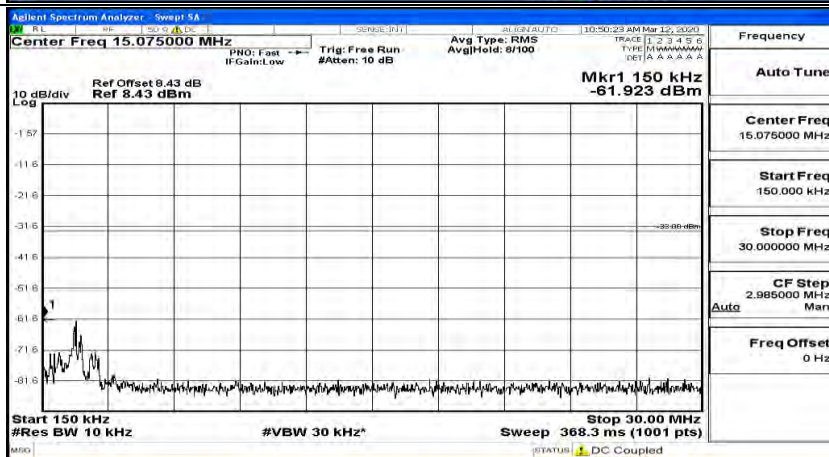

(Channel Bandwidth:20 MHz)_MCH_QPSK_1RB#0

(Channel Bandwidth:20 MHz)_MCH_QPSK_1RB#49

(Channel Bandwidth:20 MHz)_MCH_QPSK_1RB#99

(Channel Bandwidth:20 MHz)_HCH_QPSK_1RB#0

(Channel Bandwidth:20 MHz)_HCH_QPSK_1RB#49