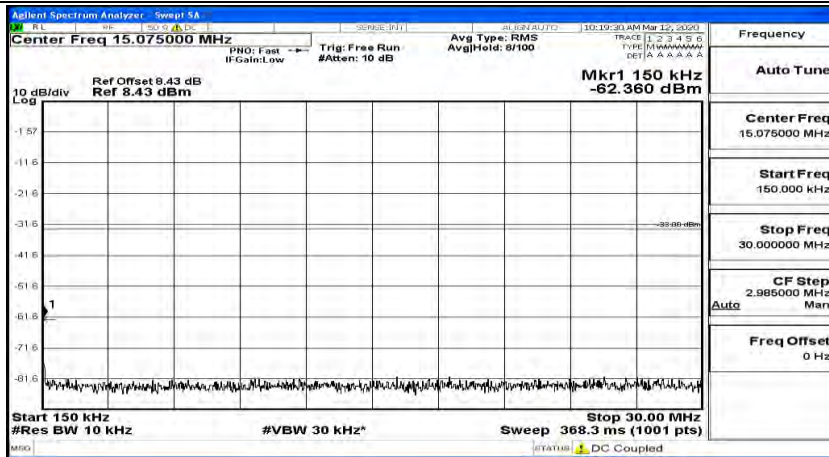

(Channel Bandwidth:15 MHz)_LCH_QPSK_1RB#37

(Channel Bandwidth:15 MHz)_LCH_QPSK_1RB#74

(Channel Bandwidth:15 MHz)_MCH_QPSK_1RB#0

(Channel Bandwidth:15 MHz)_MCH_QPSK_1RB#37

(Channel Bandwidth:15 MHz)_MCH_QPSK_1RB#74