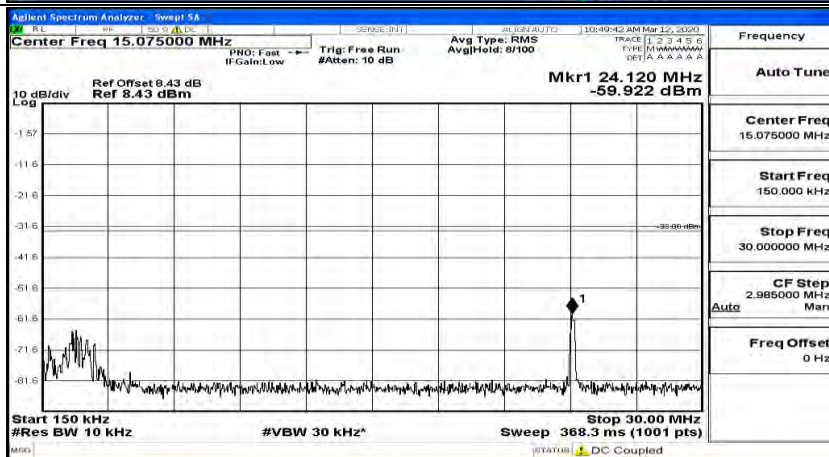

(Channel Bandwidth:20 MHz)_HCH_QPSK_1RB#99

(Channel Bandwidth:20 MHz)_LCH_16QAM_1RB#0

(Channel Bandwidth:20 MHz) LCH_16QAM_1RB#49

(Channel Bandwidth:20 MHz) LCH_16QAM_1RB#99

(Channel Bandwidth:20 MHz)_MCH_16QAM_1RB#0