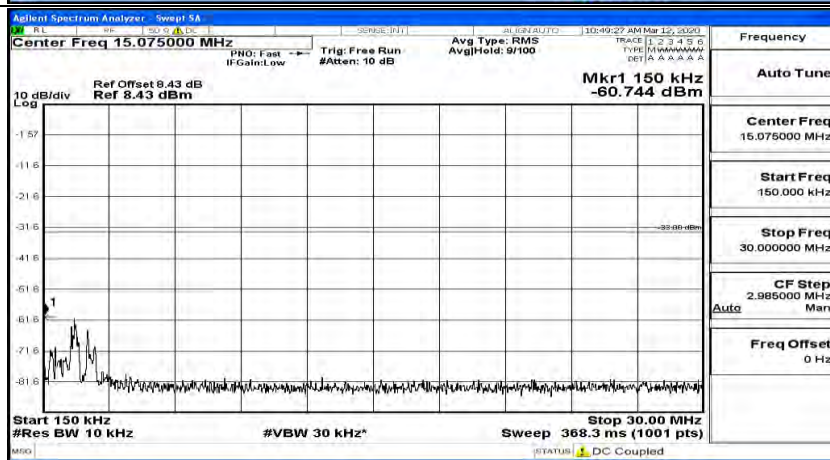

(Channel Bandwidth:20 MHz)_MCH_QPSK_1RB#0

(Channel Bandwidth:20 MHz)_MCH_QPSK_1RB#49

(Channel Bandwidth:20 MHz)_MCH_QPSK_1RB#99

(Channel Bandwidth:20 MHz)_HCH_QPSK_1RB#0

(Channel Bandwidth:20 MHz)_HCH_QPSK_1RB#49