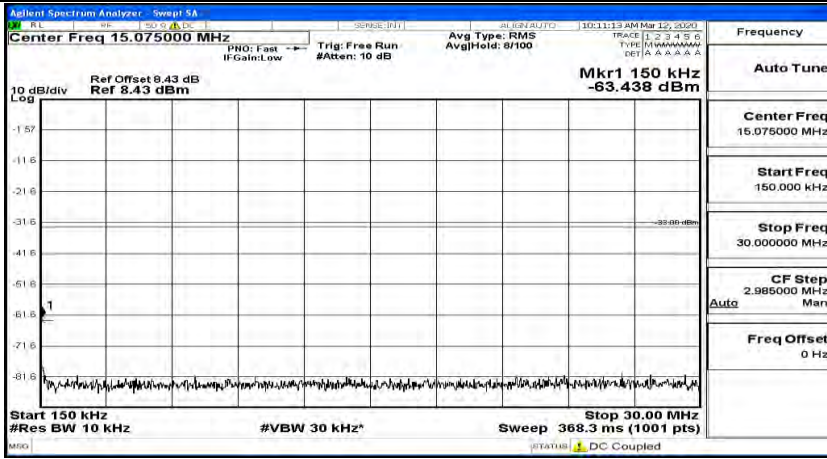

Channel Bandwidth: 5 MHz

(Channel Bandwidth: 5 MHz)_LCH_QPSK_1RB#0

(Channel Bandwidth: 5 MHz)_LCH_QPSK_1RB#12

(Channel Bandwidth: 5 MHz)_LCH_QPSK_1RB#24

(Channel Bandwidth: 5 MHz)_MCH_QPSK_1RB#0

(Channel Bandwidth: 5 MHz) MCH_QPSK_1RB#12

(Channel Bandwidth: 5 MHz) MCH_QPSK_1RB#24

(Channel Bandwidth: 5 MHz)_HCH_QPSK_1RB#0

(Channel Bandwidth: 5 MHz)_HCH_QPSK_1RB#12

(Channel Bandwidth: 5 MHz)_HCH_QPSK_1RB#24

(Channel Bandwidth: 5 MHz)_LCH_16QAM_1RB#0