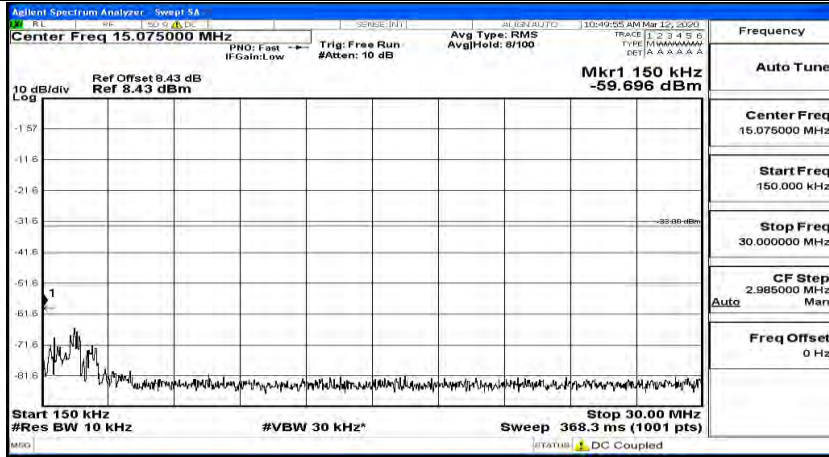

(Channel Bandwidth:20 MHz)_MCH_16QAM_1RB#99