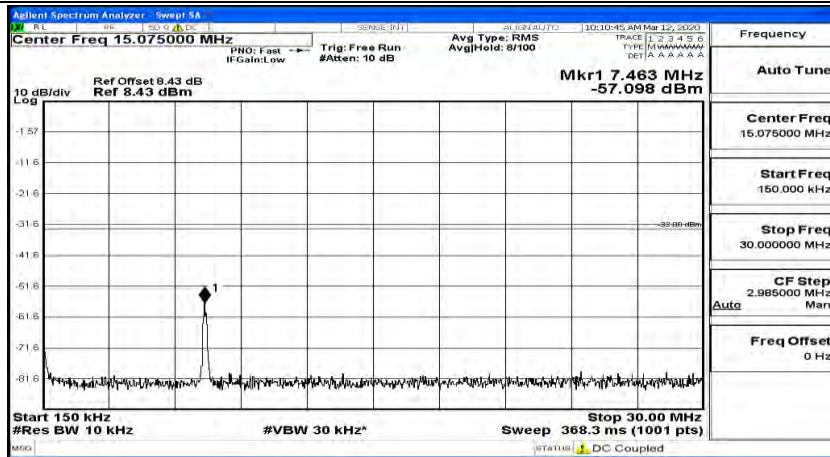

(Channel Bandwidth: 5 MHz)_LCH_16QAM_1RB#12