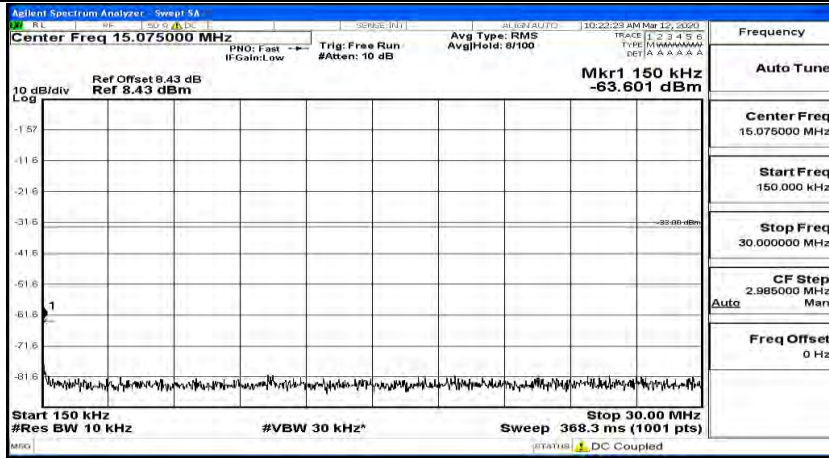

(Channel Bandwidth:15 MHz)_HCH_16QAM_1RB#37

(Channel Bandwidth:15 MHz)_HCH_16QAM_1RB#74

Channel Bandwidth: 20 MHz

(Channel Bandwidth:20 MHz)_LCH_QPSK_1RB#0

(Channel Bandwidth:20 MHz)_LCH_QPSK_1RB#49

(Channel Bandwidth:20 MHz)_LCH_QPSK_1RB#99