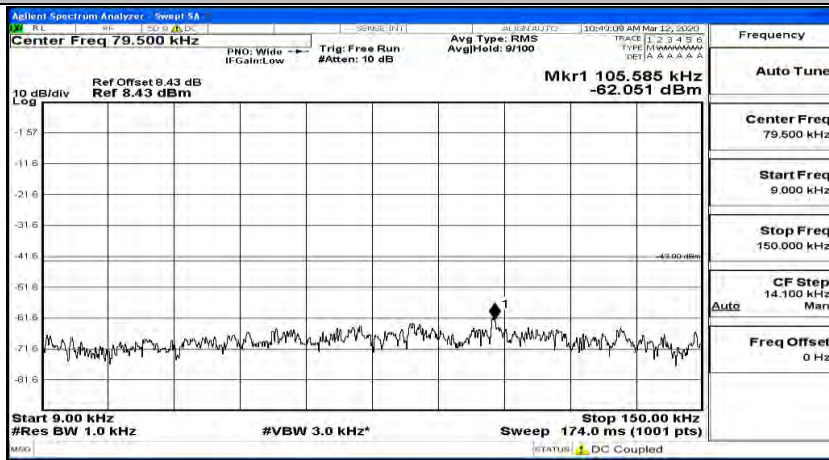

(Channel Bandwidth:20 MHz)_MCH_QPSK_1RB#49