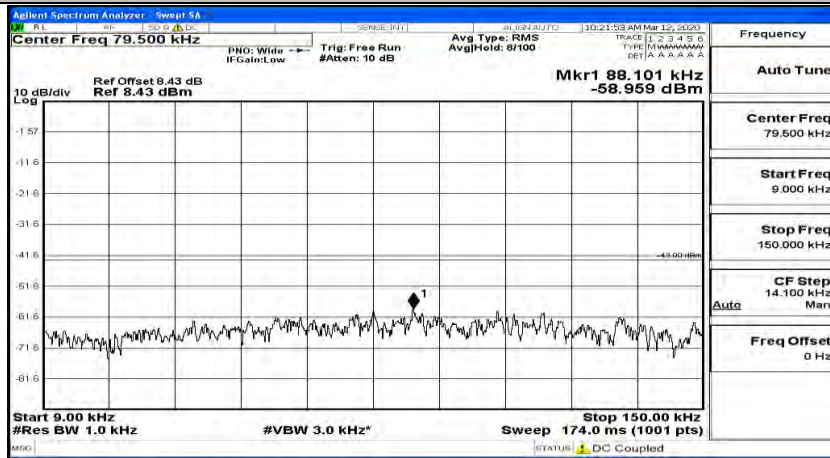

(Channel Bandwidth:15 MHz)_HCH_16QAM_1RB#37

(Channel Bandwidth:15 MHz)_HCH_16QAM_1RB#74

Channel Bandwidth: 20 MHz

(Channel Bandwidth:20 MHz)_LCH_QPSK_1RB#0

(Channel Bandwidth:20 MHz)_LCH_QPSK_1RB#49

(Channel Bandwidth:20 MHz)_LCH_QPSK_1RB#99