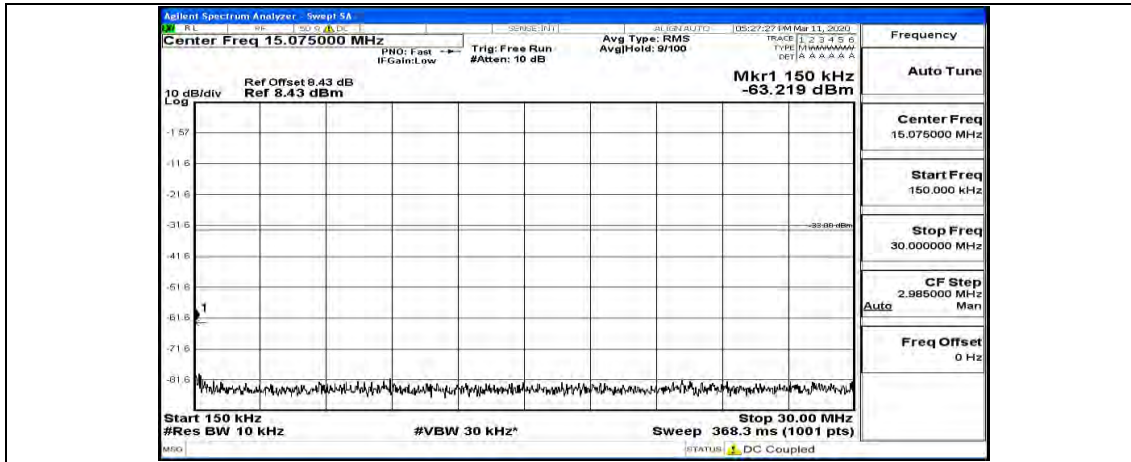

(Channel Bandwidth:20 MHz)_MCH_16QAM_1RB#0

(Channel Bandwidth:20 MHz)_MCH_16QAM_1RB#49

(Channel Bandwidth:20 MHz)_MCH_16QAM_1RB#99

(Channel Bandwidth:20 MHz)_HCH_16QAM_1RB#0

(Channel Bandwidth:20 MHz)_HCH_16QAM_1RB#49