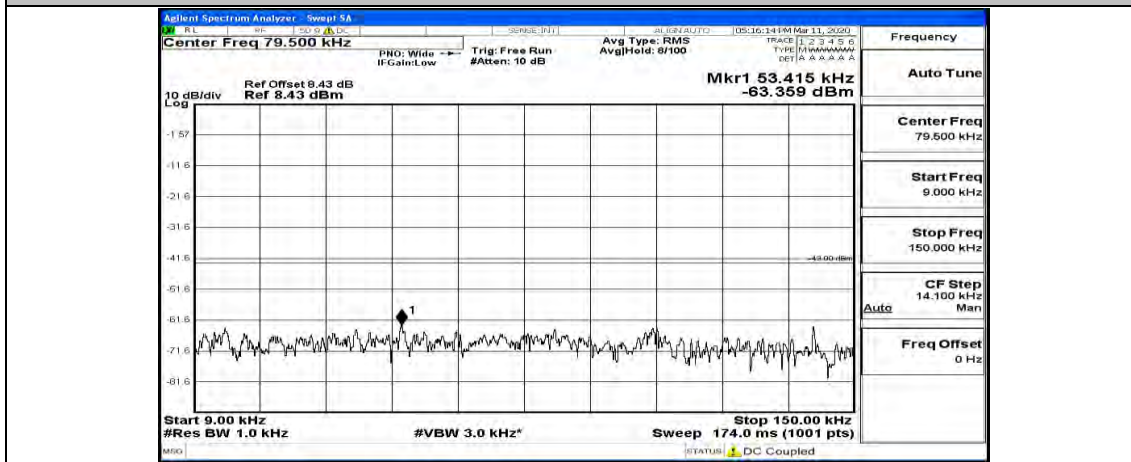

(Channel Bandwidth: 5 MHz)_HCH_16QAM_1RB#0