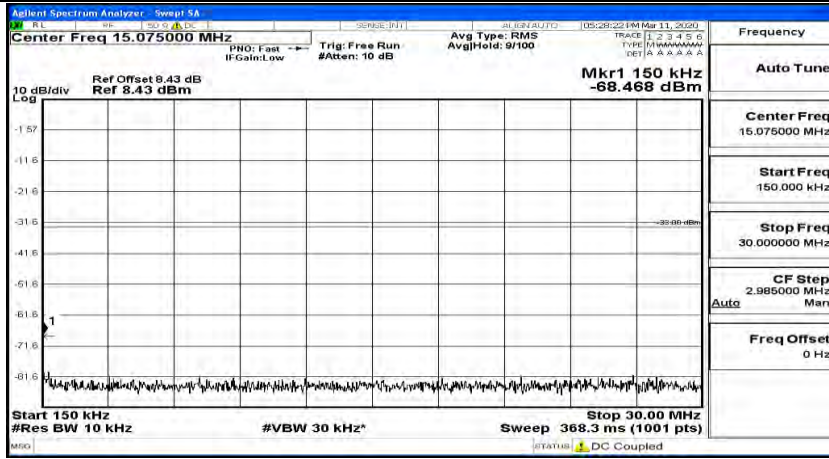

(Channel Bandwidth:20 MHz)_MCH_16QAM_1RB#0

(Channel Bandwidth:20 MHz)_MCH_16QAM_1RB#49

(Channel Bandwidth:20 MHz)_MCH_16QAM_1RB#99

(Channel Bandwidth:20 MHz)_HCH_16QAM_1RB#0

(Channel Bandwidth:20 MHz)_HCH_16QAM_1RB#49