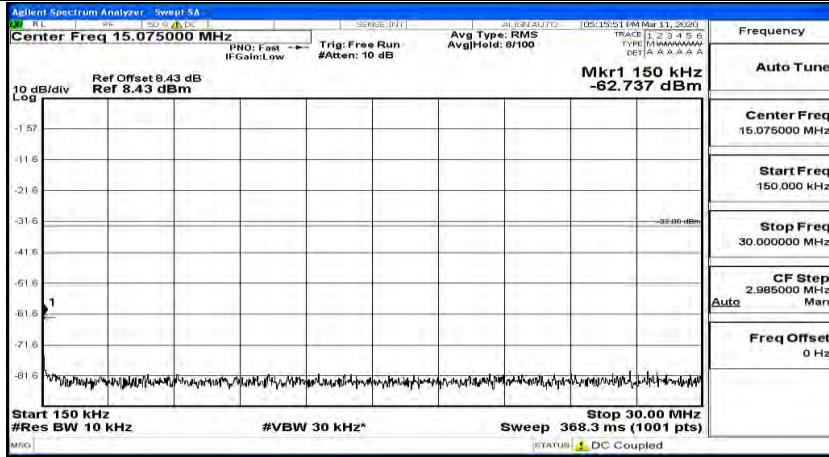

Channel Bandwidth: 5 MHz

(Channel Bandwidth: 5 MHz)_LCH_QPSK_1RB#0

(Channel Bandwidth: 5 MHz)_LCH_QPSK_1RB#12

(Channel Bandwidth: 5 MHz)_LCH_QPSK_1RB#24

(Channel Bandwidth: 5 MHz)_MCH_QPSK_1RB#0

(Channel Bandwidth: 5 MHz) MCH_QPSK_1RB#12

(Channel Bandwidth: 5 MHz) MCH_QPSK_1RB#24

(Channel Bandwidth: 5 MHz)_HCH_QPSK_1RB#0

(Channel Bandwidth: 5 MHz)_HCH_QPSK_1RB#12

(Channel Bandwidth: 5 MHz)_HCH_QPSK_1RB#24

(Channel Bandwidth: 5 MHz)_LCH_16QAM_1RB#0