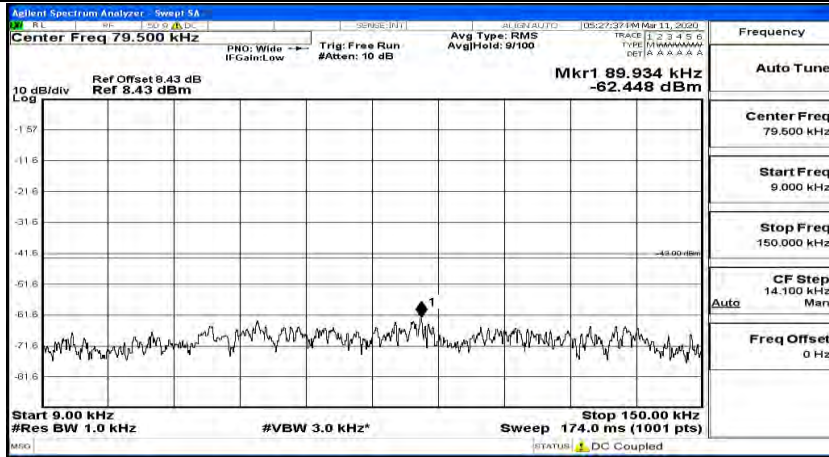

(Channel Bandwidth:20 MHz)_MCH_QPSK_1RB#0

(Channel Bandwidth:20 MHz)_MCH_QPSK_1RB#49

(Channel Bandwidth:20 MHz)_MCH_QPSK_1RB#99

(Channel Bandwidth:20 MHz)_HCH_QPSK_1RB#0

(Channel Bandwidth:20 MHz)_HCH_QPSK_1RB#49