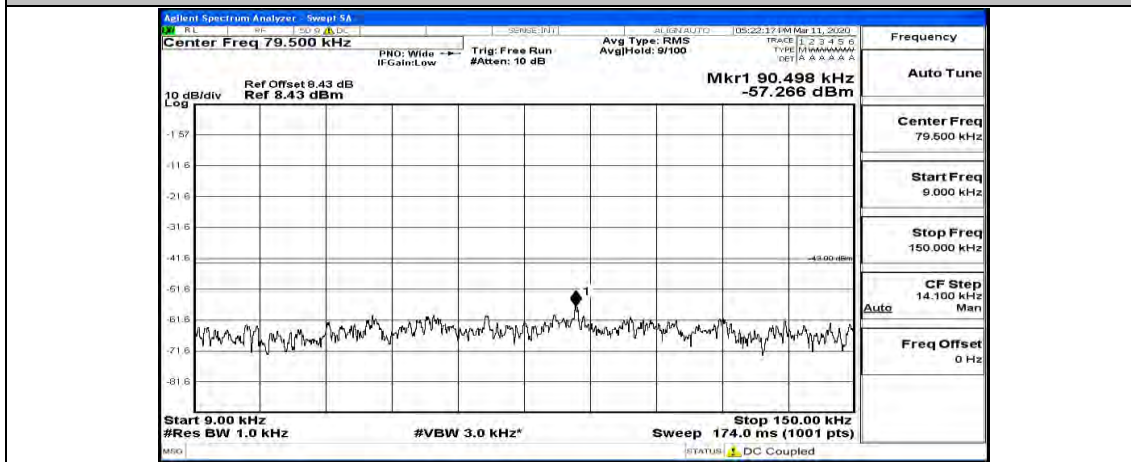

(Channel Bandwidth:15 MHz)_LCH_QPSK_1RB#37

(Channel Bandwidth:15 MHz)_LCH_QPSK_1RB#74

(Channel Bandwidth:15 MHz)_MCH_QPSK_1RB#0

(Channel Bandwidth:15 MHz)_MCH_QPSK_1RB#37

(Channel Bandwidth:15 MHz)_MCH_QPSK_1RB#74