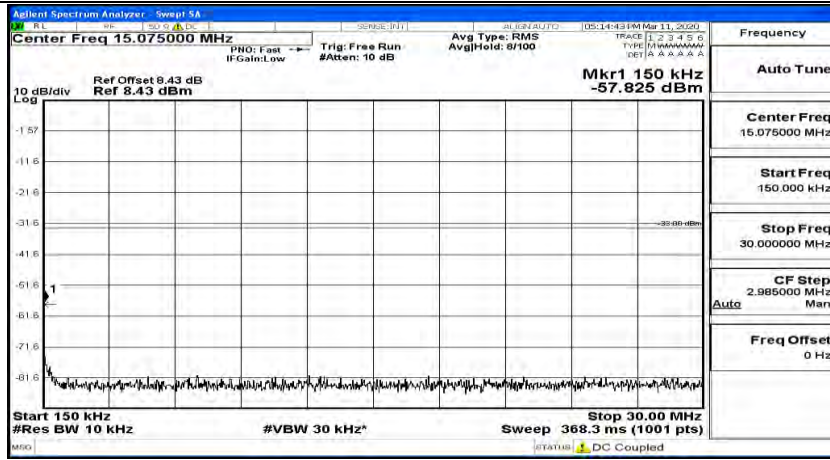

Channel Bandwidth: 5 MHz

(Channel Bandwidth: 5 MHz)_LCH_QPSK_1RB#0

(Channel Bandwidth: 5 MHz)_LCH_QPSK_1RB#12

(Channel Bandwidth: 5 MHz)_LCH_QPSK_1RB#24

(Channel Bandwidth: 5 MHz)_MCH_QPSK_1RB#0

(Channel Bandwidth: 5 MHz) MCH_QPSK_1RB#12

(Channel Bandwidth: 5 MHz) MCH_QPSK_1RB#24

(Channel Bandwidth: 5 MHz)_HCH_QPSK_1RB#0

(Channel Bandwidth: 5 MHz)_HCH_QPSK_1RB#12

(Channel Bandwidth: 5 MHz)_HCH_QPSK_1RB#24

(Channel Bandwidth: 5 MHz)_LCH_16QAM_1RB#0