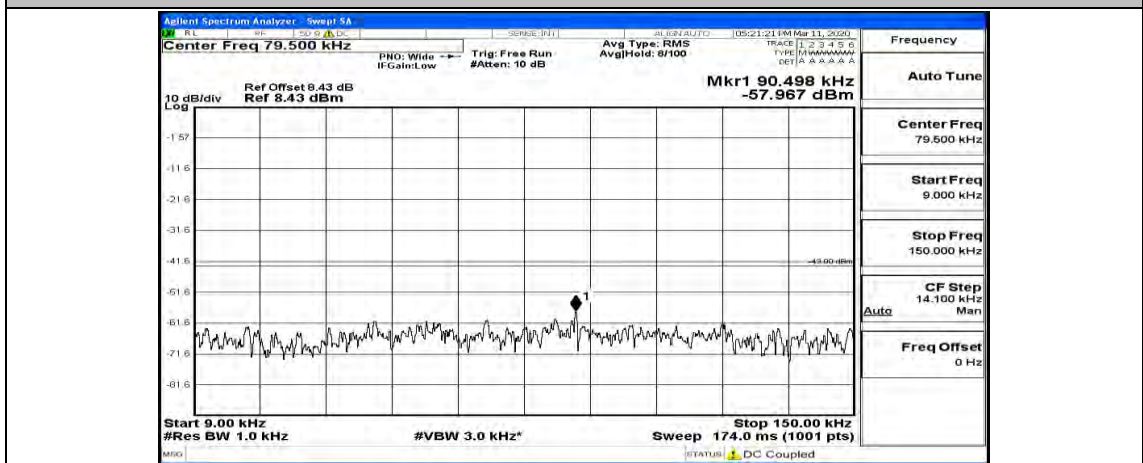

(Channel Bandwidth:15 MHz)_LCH_QPSK_1RB#74