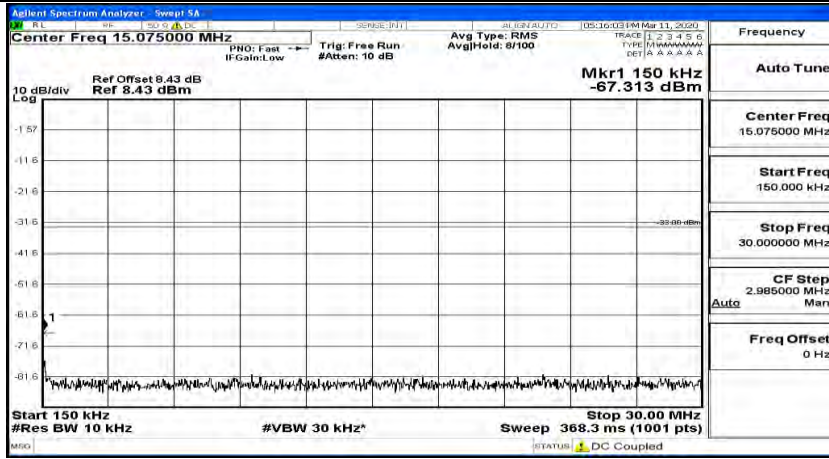

(Channel Bandwidth: 5 MHz) MCH_QPSK_1RB#24

(Channel Bandwidth: 5 MHz)_HCH_QPSK_1RB#0

(Channel Bandwidth: 5 MHz)_HCH_QPSK_1RB#12

(Channel Bandwidth: 5 MHz)_HCH_QPSK_1RB#24

(Channel Bandwidth: 5 MHz)_LCH_16QAM_1RB#0