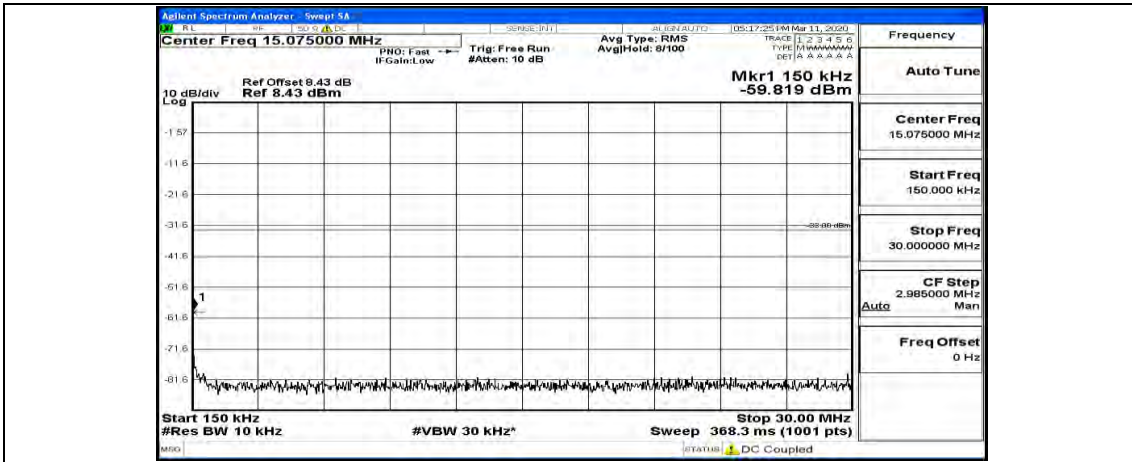

(Channel Bandwidth: 5 MHz)_HCH_16QAM_1RB#0

(Channel Bandwidth: 5 MHz)_HCH_16QAM_1RB#12

(Channel Bandwidth: 5 MHz)_HCH_16QAM_1RB#24

Channel Bandwidth: 10 MHz

Channel Bandwidth: 10 MHz_LCH_QPSK_1RB#49

Channel Bandwidth: 10 MHz_MCH_QPSK_1RB#0