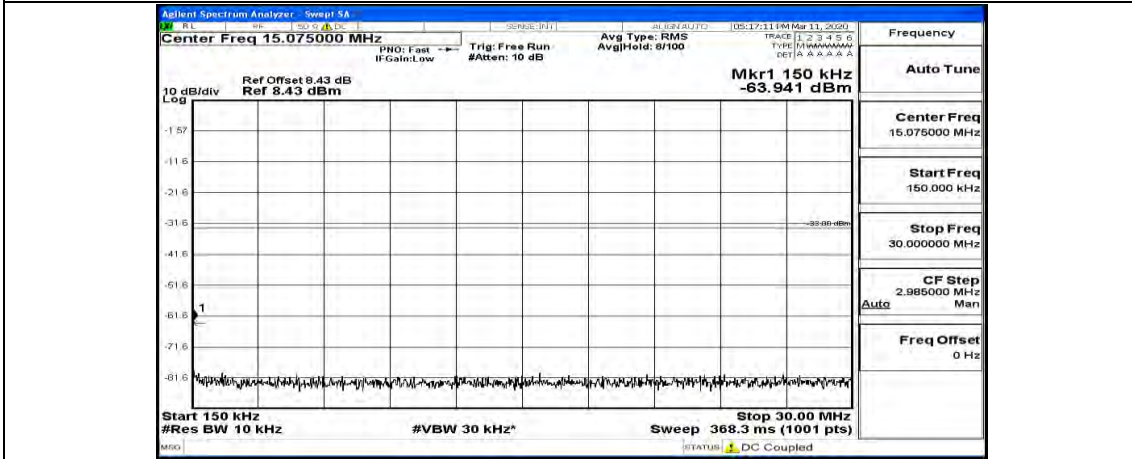

(Channel Bandwidth: 5 MHz)_HCH_16QAM_1RB#0

(Channel Bandwidth: 5 MHz)_HCH_16QAM_1RB#12

(Channel Bandwidth: 5 MHz)_HCH_16QAM_1RB#24

Channel Bandwidth: 10 MHz

Channel Bandwidth: 10 MHz_LCH_QPSK_1RB#49

Channel Bandwidth: 10 MHz_MCH_QPSK_1RB#0