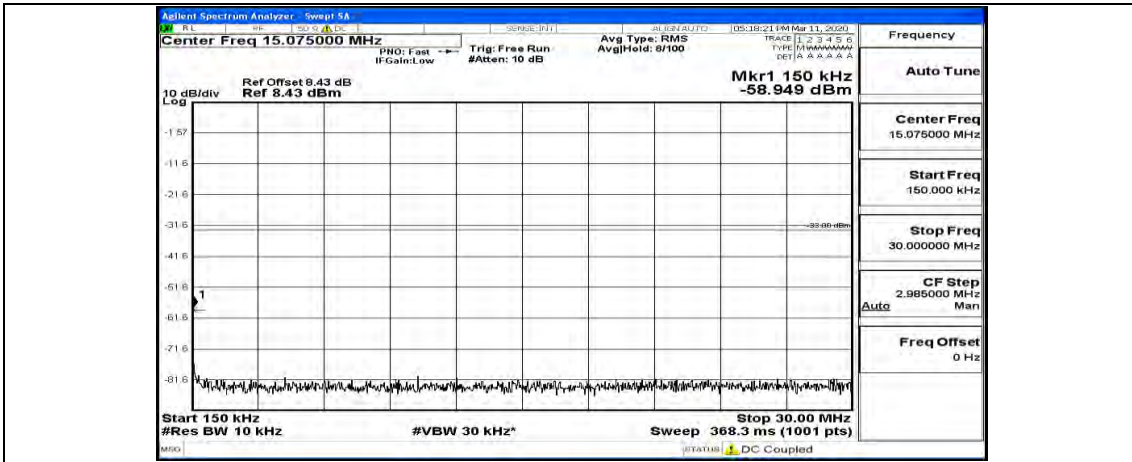

(Channel Bandwidth: 5 MHz)_HCH_16QAM_1RB#0

(Channel Bandwidth: 5 MHz)_HCH_16QAM_1RB#12

(Channel Bandwidth: 5 MHz)_HCH_16QAM_1RB#24

Channel Bandwidth: 10 MHz

Channel Bandwidth: 10 MHz_LCH_QPSK_1RB#49

Channel Bandwidth: 10 MHz_MCH_QPSK_1RB#0