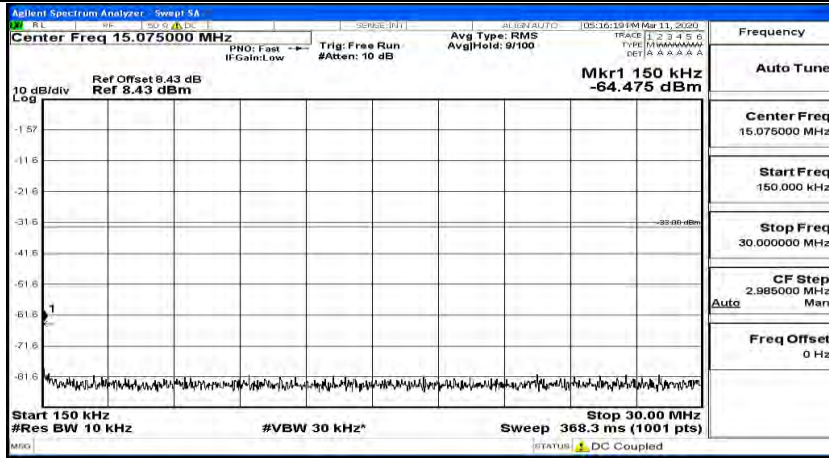

(Channel Bandwidth: 5 MHz)_HCH_16QAM_1RB#12