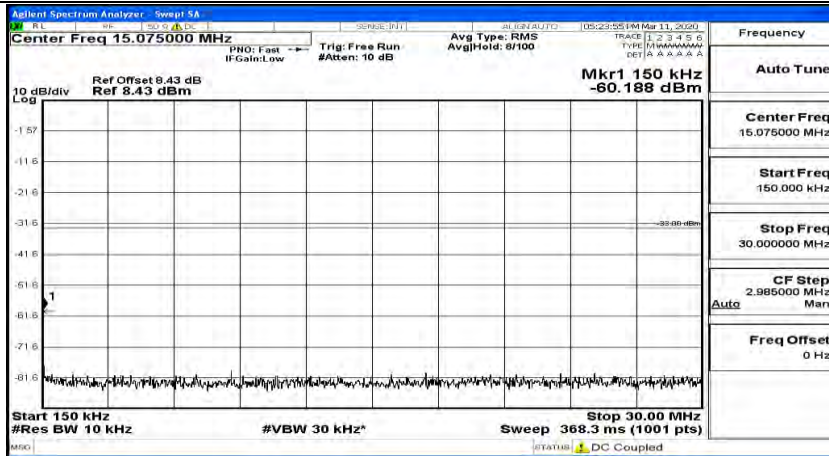

(Channel Bandwidth:15 MHz)_HCH_QPSK_1RB#74