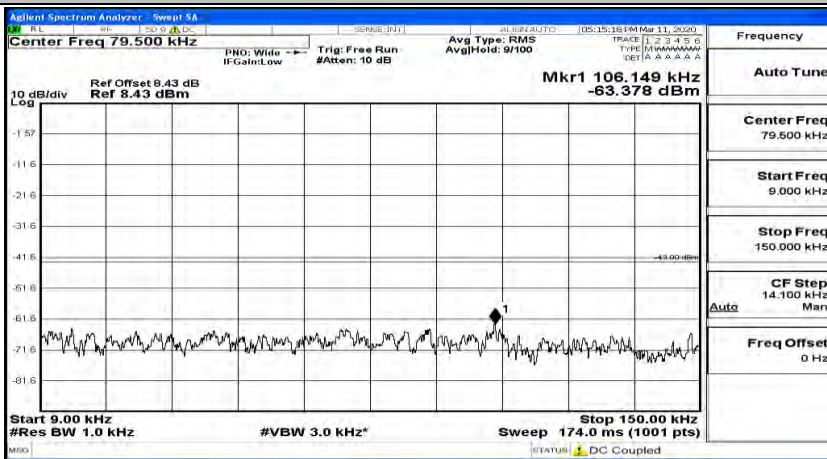

(Channel Bandwidth: 5 MHz) LCH_16QAM_1RB#12

(Channel Bandwidth: 5 MHz)_LCH_16QAM_1RB#24

(Channel Bandwidth: 5 MHz)_MCH_16QAM_1RB#0

(Channel Bandwidth: 5 MHz)_MCH_16QAM_1RB#12

(Channel Bandwidth: 5 MHz)_MCH_16QAM_1RB#24