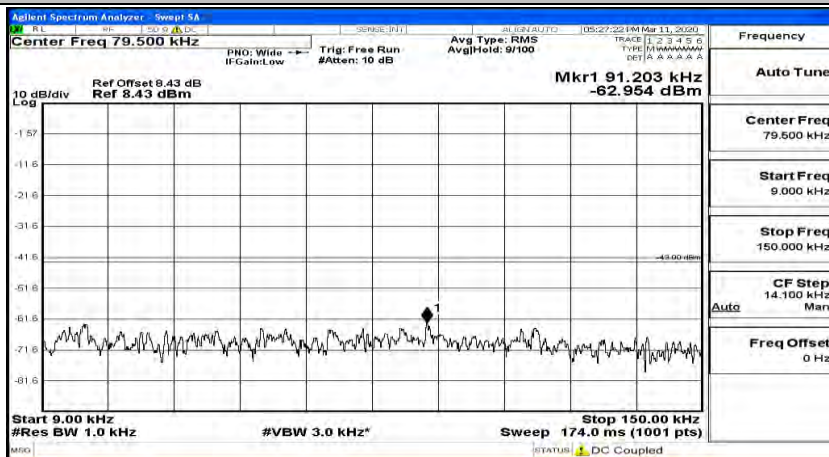

(Channel Bandwidth:20 MHz)_MCH_16QAM_1RB#99