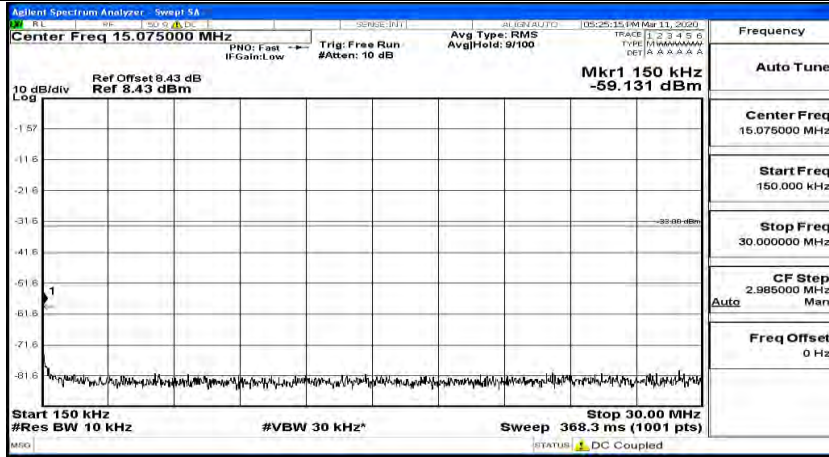

(Channel Bandwidth:15 MHz)_HCH_16QAM_1RB#37

(Channel Bandwidth:15 MHz)_HCH_16QAM_1RB#74

Channel Bandwidth: 20 MHz

(Channel Bandwidth:20 MHz)_LCH_QPSK_1RB#0

(Channel Bandwidth:20 MHz)_LCH_QPSK_1RB#49

(Channel Bandwidth:20 MHz)_LCH_QPSK_1RB#99