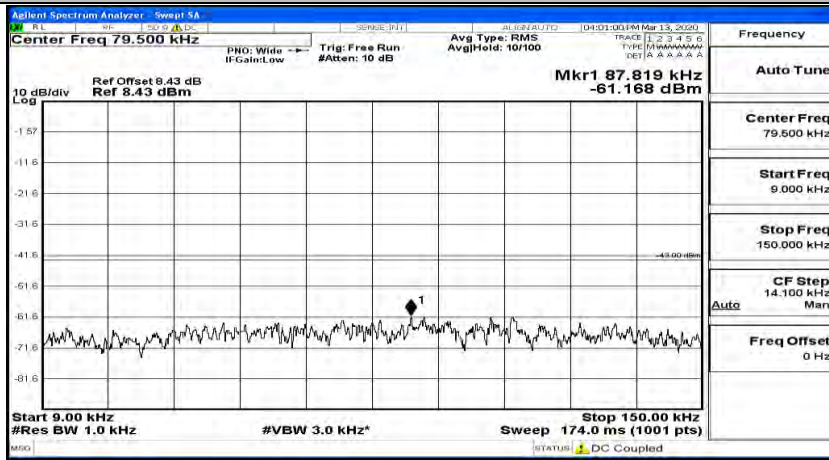

Channel Bandwidth: 5 MHz

(Channel Bandwidth: 5 MHz)_LCH_QPSK_1RB#0

(Channel Bandwidth: 5 MHz)_LCH_QPSK_1RB#12

(Channel Bandwidth: 5 MHz)_LCH_QPSK_1RB#24

(Channel Bandwidth: 5 MHz)_MCH_QPSK_1RB#0

(Channel Bandwidth: 5 MHz) MCH_QPSK_1RB#12