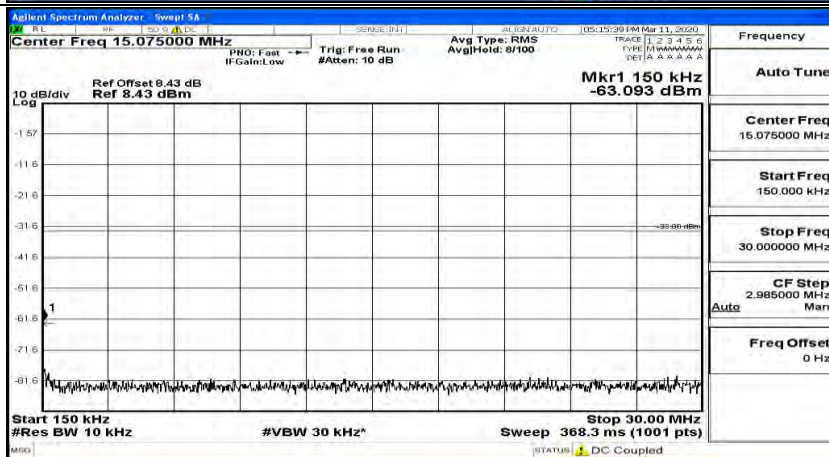

Channel Bandwidth: 5 MHz

(Channel Bandwidth: 5 MHz)_LCH_QPSK_1RB#0

(Channel Bandwidth: 5 MHz)_LCH_QPSK_1RB#12

(Channel Bandwidth: 5 MHz)_LCH_QPSK_1RB#24

(Channel Bandwidth: 5 MHz)_MCH_QPSK_1RB#0

(Channel Bandwidth: 5 MHz) MCH_QPSK_1RB#12

(Channel Bandwidth: 5 MHz) MCH_QPSK_1RB#24

(Channel Bandwidth: 5 MHz)_HCH_QPSK_1RB#0

(Channel Bandwidth: 5 MHz)_HCH_QPSK_1RB#12

(Channel Bandwidth: 5 MHz)_HCH_QPSK_1RB#24

(Channel Bandwidth: 5 MHz)_LCH_16QAM_1RB#0