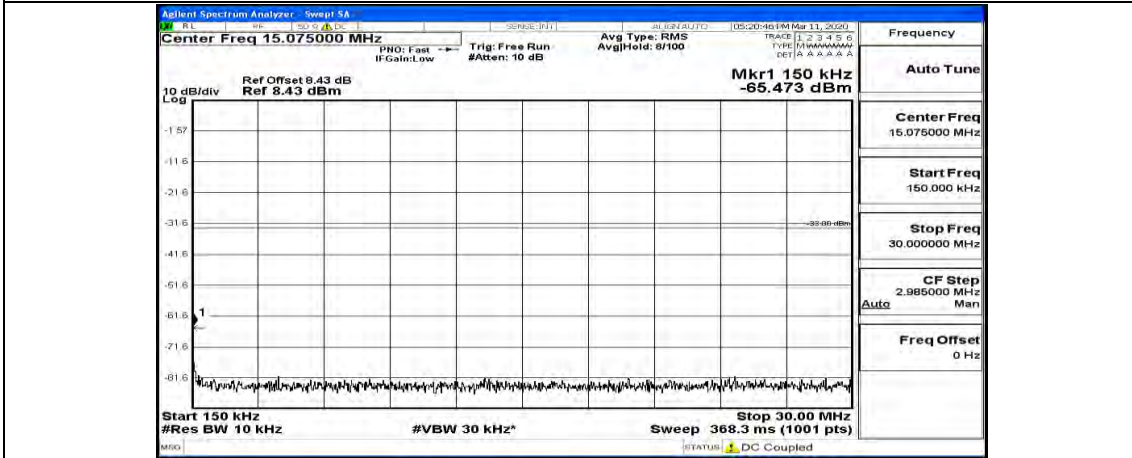

Channel Bandwidth: 10 MHz_MCH_16QAM_1RB#49

Channel Bandwidth: 10 MHz_HCH_16QAM_1RB#0

Channel Bandwidth: 10 MHz_HCH_16QAM_1RB#24

Channel Bandwidth: 10 MHz_HCH_16QAM_1RB#49

Channel Bandwidth: 15 MHz

(Channel Bandwidth:15 MHz)_LCH_QPSK_1RB#0