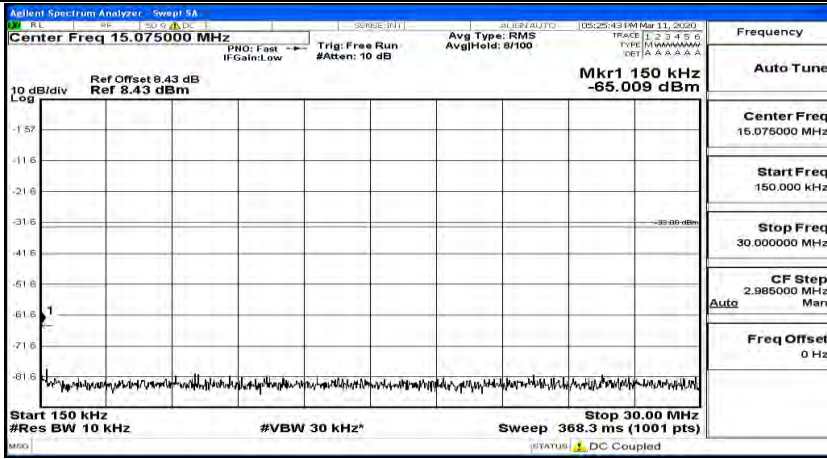

(Channel Bandwidth:20 MHz)_HCH_QPSK_1RB#99

(Channel Bandwidth:20 MHz)_HCH_QPSK_50RB#0

(Channel Bandwidth:20 MHz)_LCH_16QAM_1RB#0

(Channel Bandwidth:20 MHz) LCH_16QAM_1RB#49

(Channel Bandwidth:20 MHz) LCH_16QAM_1RB#99