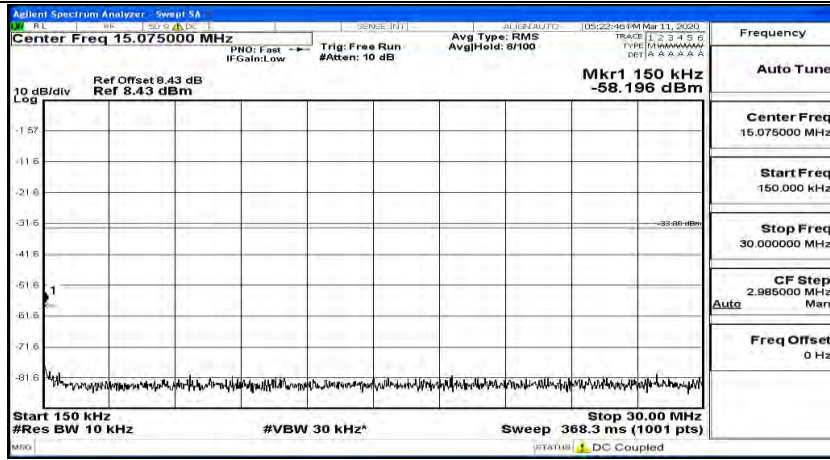

(Channel Bandwidth:15 MHz)_LCH_QPSK_1RB#37

(Channel Bandwidth:15 MHz)_LCH_QPSK_1RB#74

(Channel Bandwidth:15 MHz)_MCH_QPSK_1RB#0

(Channel Bandwidth:15 MHz)_MCH_QPSK_1RB#37

(Channel Bandwidth:15 MHz)_MCH_QPSK_1RB#74