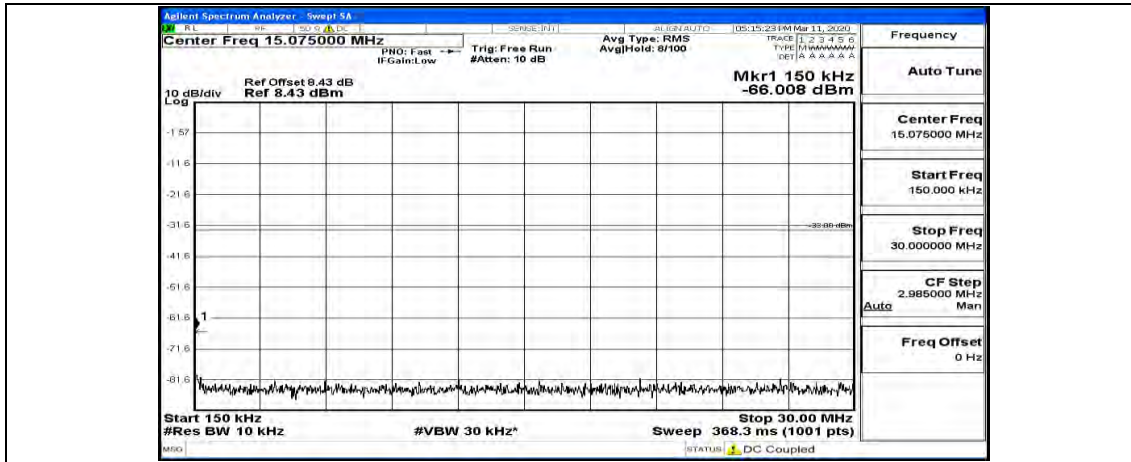

(Channel Bandwidth: 5 MHz) LCH_16QAM_1RB#12

(Channel Bandwidth: 5 MHz)_LCH_16QAM_1RB#24

(Channel Bandwidth: 5 MHz)_MCH_16QAM_1RB#0

(Channel Bandwidth: 5 MHz)_MCH_16QAM_1RB#12

(Channel Bandwidth: 5 MHz)_MCH_16QAM_1RB#24