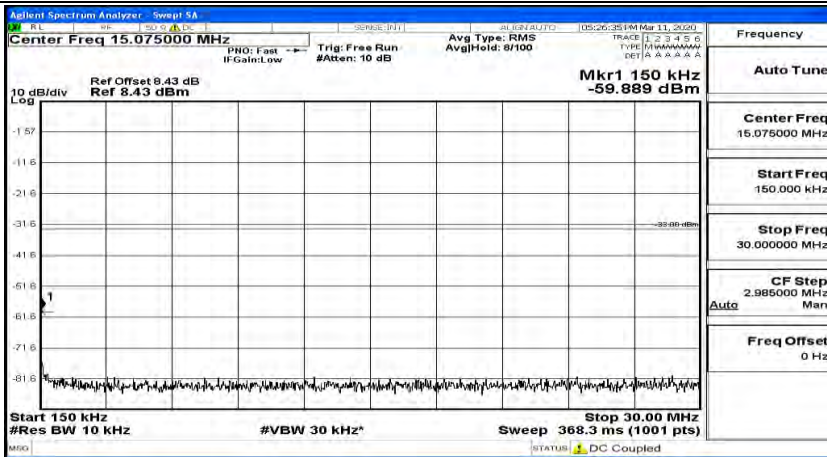

(Channel Bandwidth:20 MHz)_MCH_QPSK_1RB#49