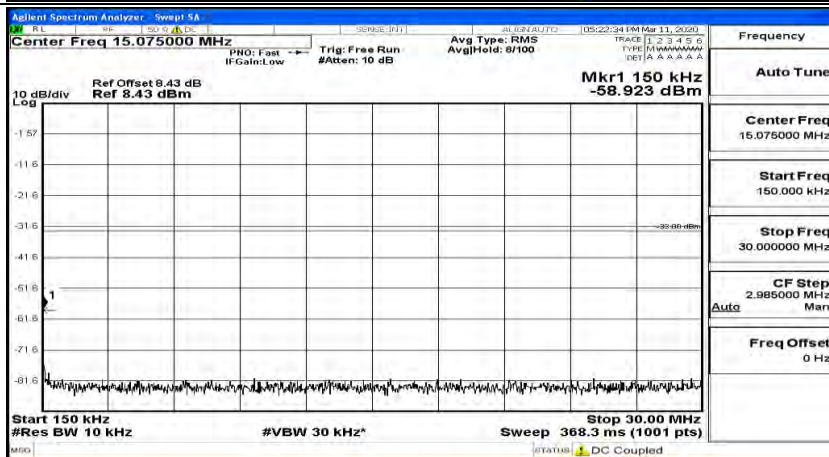

(Channel Bandwidth:15 MHz)_LCH_QPSK_1RB#37

(Channel Bandwidth:15 MHz)_LCH_QPSK_1RB#74

(Channel Bandwidth:15 MHz)_MCH_QPSK_1RB#0

(Channel Bandwidth:15 MHz)_MCH_QPSK_1RB#37

(Channel Bandwidth:15 MHz)_MCH_QPSK_1RB#74