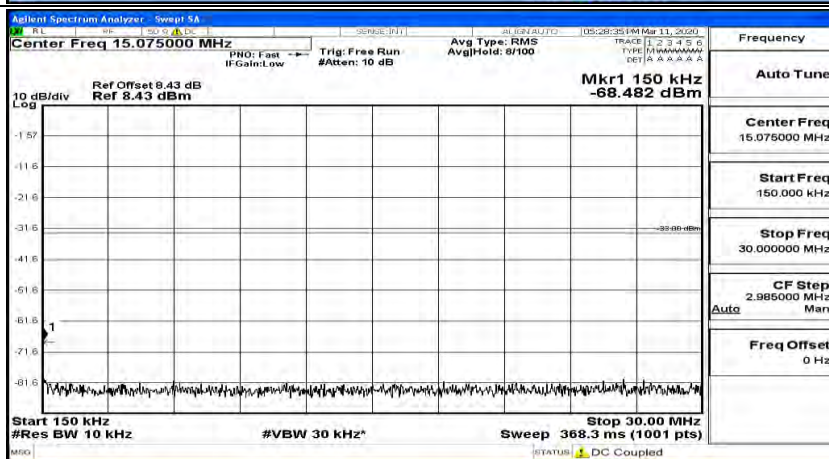

(Channel Bandwidth:20 MHz)_MCH_16QAM_1RB#0

(Channel Bandwidth:20 MHz)_MCH_16QAM_1RB#49

(Channel Bandwidth:20 MHz)_MCH_16QAM_1RB#99

(Channel Bandwidth:20 MHz)_HCH_16QAM_1RB#0

(Channel Bandwidth:20 MHz)_HCH_16QAM_1RB#49