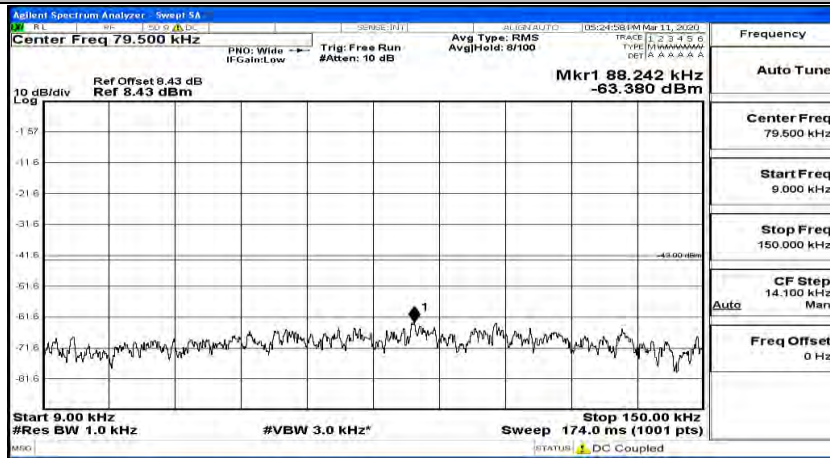

(Channel Bandwidth:15 MHz)_HCH_16QAM_1RB#37

(Channel Bandwidth:15 MHz)_HCH_16QAM_1RB#74

Channel Bandwidth: 20 MHz

(Channel Bandwidth:20 MHz)_LCH_QPSK_1RB#0

(Channel Bandwidth:20 MHz)_LCH_QPSK_1RB#49

(Channel Bandwidth:20 MHz)_LCH_QPSK_1RB#99