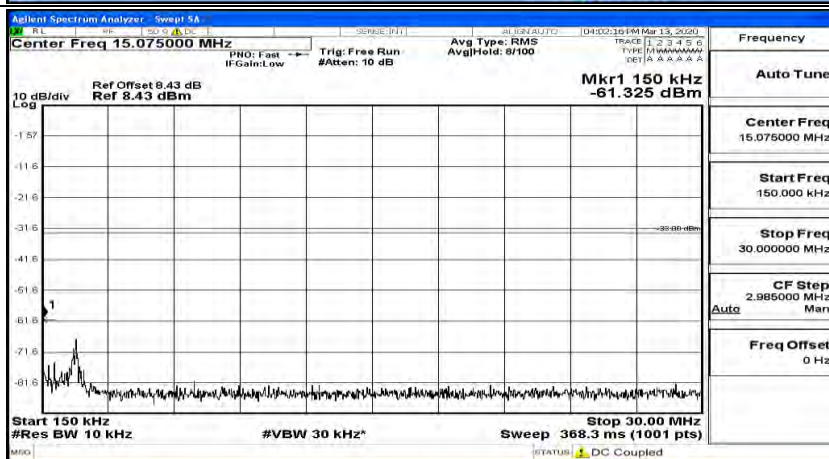

(Channel Bandwidth: 5 MHz) MCH_QPSK_1RB#24

(Channel Bandwidth: 5 MHz)_HCH_QPSK_1RB#0

(Channel Bandwidth: 5 MHz)_HCH_QPSK_1RB#12

(Channel Bandwidth: 5 MHz)_HCH_QPSK_1RB#24

(Channel Bandwidth: 5 MHz)_LCH_16QAM_1RB#0