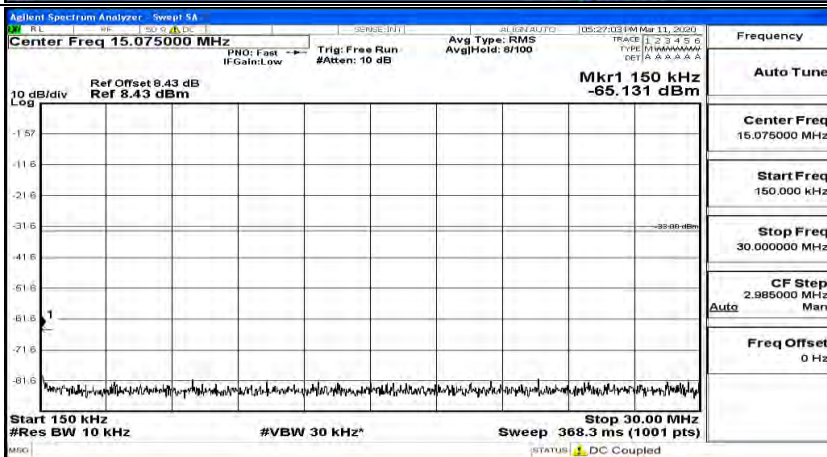

(Channel Bandwidth:20 MHz)_MCH_16QAM_1RB#0

(Channel Bandwidth:20 MHz)_MCH_16QAM_1RB#49