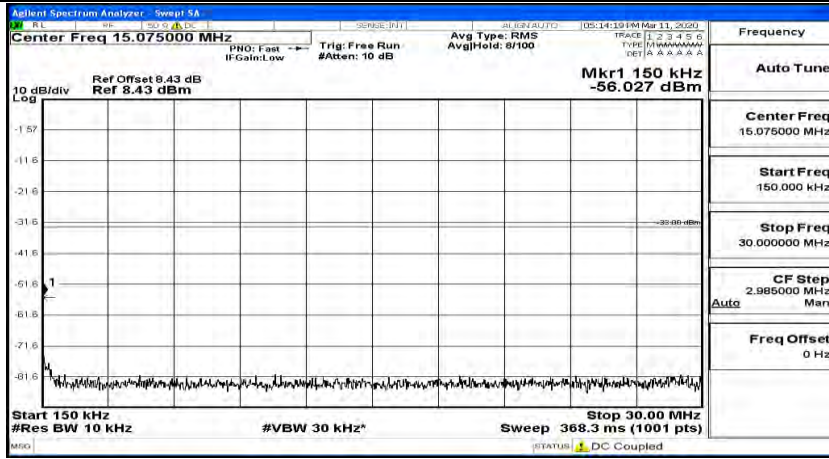

Channel Bandwidth: 5 MHz

(Channel Bandwidth: 5 MHz)_LCH_QPSK_1RB#0

(Channel Bandwidth: 5 MHz)_LCH_QPSK_1RB#12

(Channel Bandwidth: 5 MHz)_LCH_QPSK_1RB#24

(Channel Bandwidth: 5 MHz)_MCH_QPSK_1RB#0

(Channel Bandwidth: 5 MHz) MCH_QPSK_1RB#12

(Channel Bandwidth: 5 MHz) MCH_QPSK_1RB#24

(Channel Bandwidth: 5 MHz)_HCH_QPSK_1RB#0

(Channel Bandwidth: 5 MHz)_HCH_QPSK_1RB#12

(Channel Bandwidth: 5 MHz)_HCH_QPSK_1RB#24

(Channel Bandwidth: 5 MHz)_LCH_16QAM_1RB#0