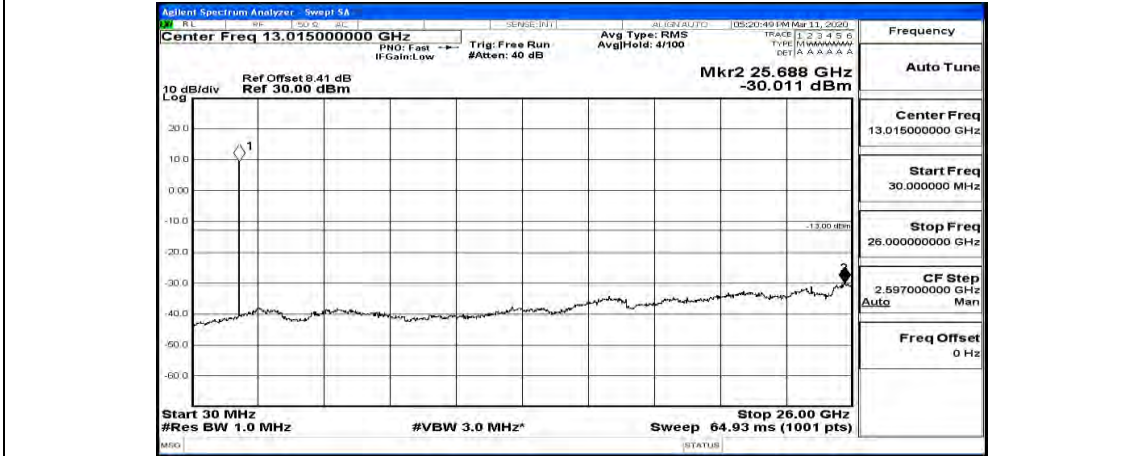

Channel Bandwidth: 10 MHz_MCH_16QAM_1RB#49

Channel Bandwidth: 10 MHz_HCH_16QAM_1RB#0

Channel Bandwidth: 10 MHz_HCH_16QAM_1RB#24

Channel Bandwidth: 10 MHz_HCH_16QAM_1RB#49

Channel Bandwidth: 15 MHz

(Channel Bandwidth:15 MHz)_LCH_QPSK_1RB#0