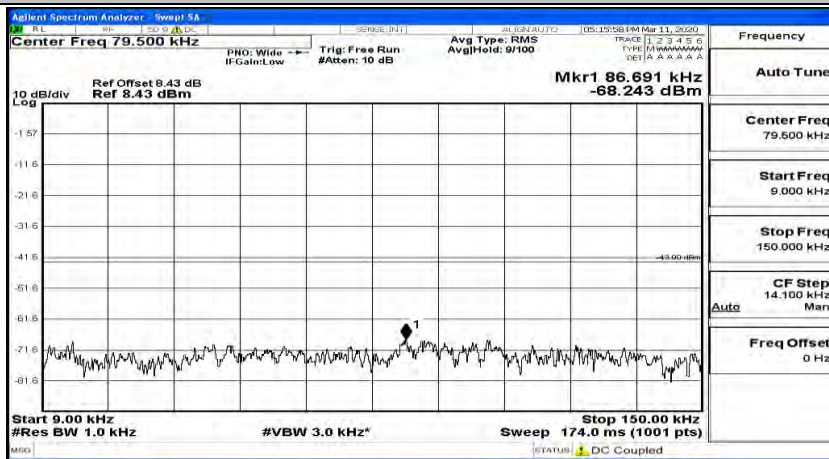

(Channel Bandwidth: 5 MHz) MCH_QPSK_1RB#24

(Channel Bandwidth: 5 MHz)_HCH_QPSK_1RB#0

(Channel Bandwidth: 5 MHz)_HCH_QPSK_1RB#12

(Channel Bandwidth: 5 MHz)_HCH_QPSK_1RB#24

(Channel Bandwidth: 5 MHz)_LCH_16QAM_1RB#0