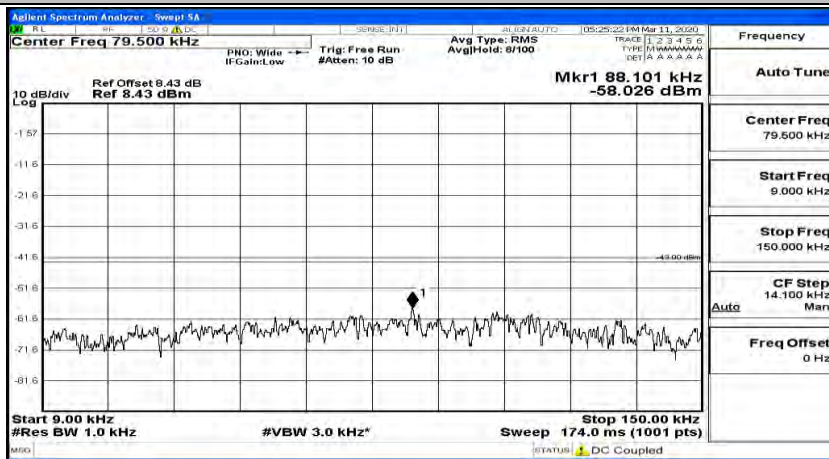

(Channel Bandwidth:15 MHz)_HCH_16QAM_1RB#37

(Channel Bandwidth:15 MHz)_HCH_16QAM_1RB#74

Channel Bandwidth: 20 MHz

(Channel Bandwidth:20 MHz)_LCH_QPSK_1RB#0

(Channel Bandwidth:20 MHz)_LCH_QPSK_1RB#49

(Channel Bandwidth:20 MHz)_LCH_QPSK_1RB#99