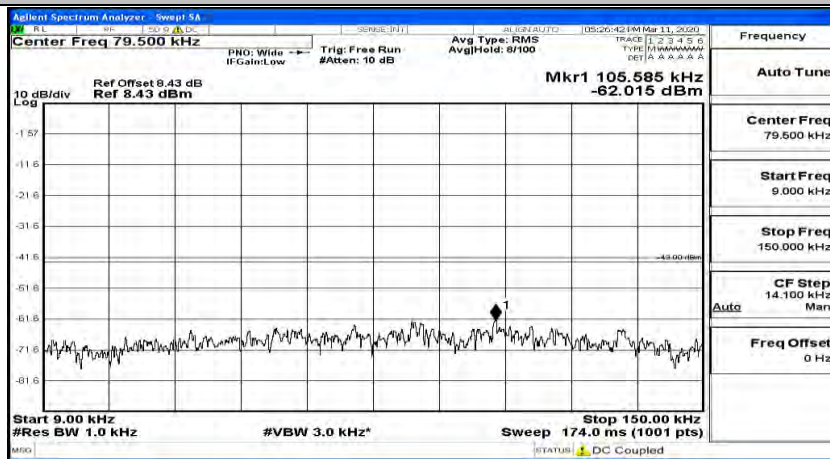

(Channel Bandwidth:20 MHz)_MCH_QPSK_1RB#0

(Channel Bandwidth:20 MHz)_MCH_QPSK_1RB#49

(Channel Bandwidth:20 MHz)_MCH_QPSK_1RB#99

(Channel Bandwidth:20 MHz)_HCH_QPSK_1RB#0

(Channel Bandwidth:20 MHz)_HCH_QPSK_1RB#49