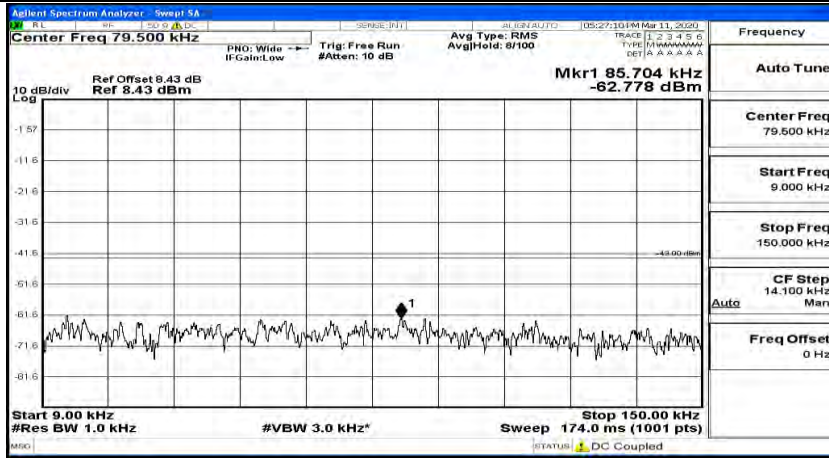

(Channel Bandwidth:20 MHz)_MCH_16QAM_1RB#99