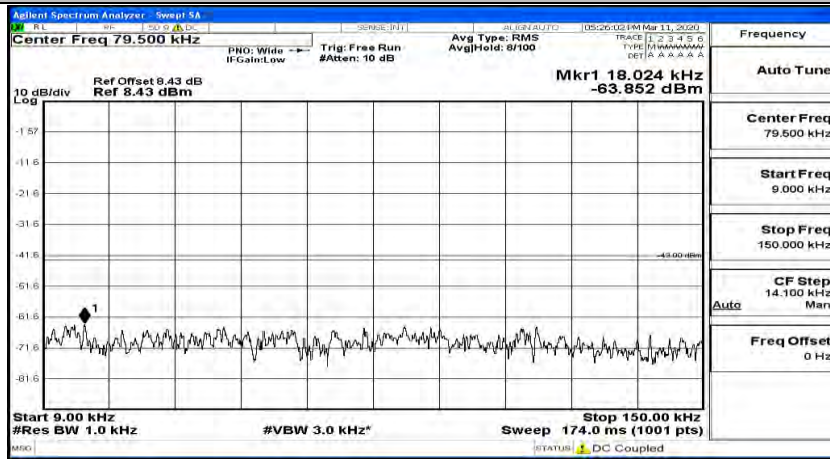

(Channel Bandwidth:20 MHz)_HCH_QPSK_1RB#99

(Channel Bandwidth:20 MHz)_HCH_QPSK_50RB#0

(Channel Bandwidth:20 MHz)_LCH_16QAM_1RB#0

(Channel Bandwidth:20 MHz) LCH_16QAM_1RB#49

(Channel Bandwidth:20 MHz) LCH_16QAM_1RB#99