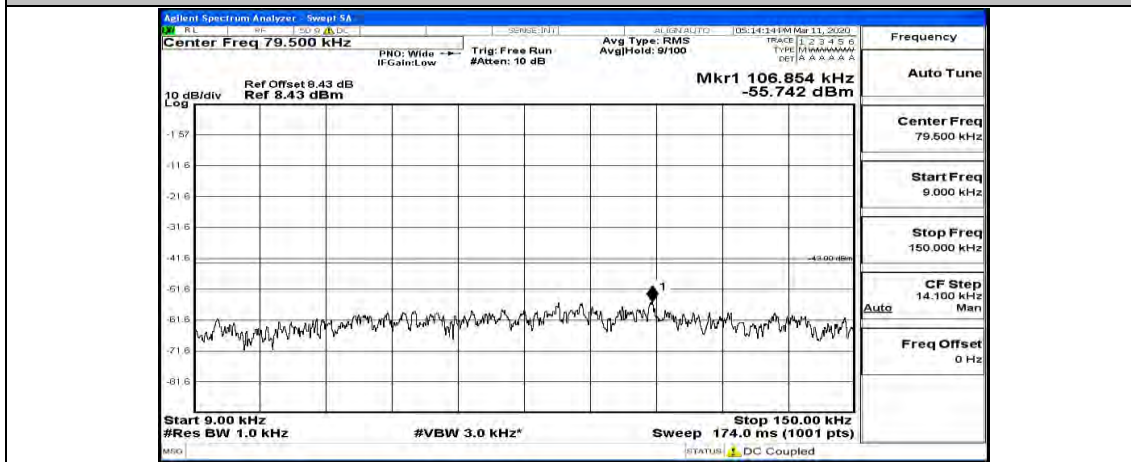

Channel Bandwidth: 5 MHz

(Channel Bandwidth: 5 MHz)_LCH_QPSK_1RB#0

(Channel Bandwidth: 5 MHz)_LCH_QPSK_1RB#12

(Channel Bandwidth: 5 MHz)_LCH_QPSK_1RB#24

(Channel Bandwidth: 5 MHz)_MCH_QPSK_1RB#0

(Channel Bandwidth: 5 MHz) MCH_QPSK_1RB#12