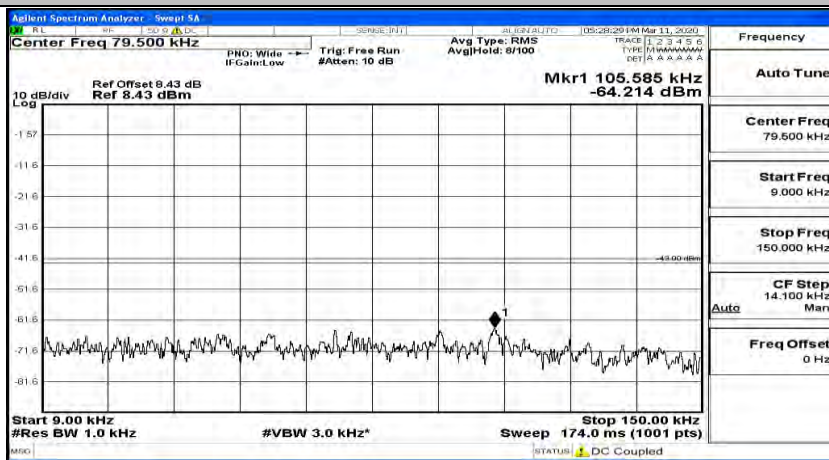

(Channel Bandwidth:20 MHz)_HCH_16QAM_1RB#99