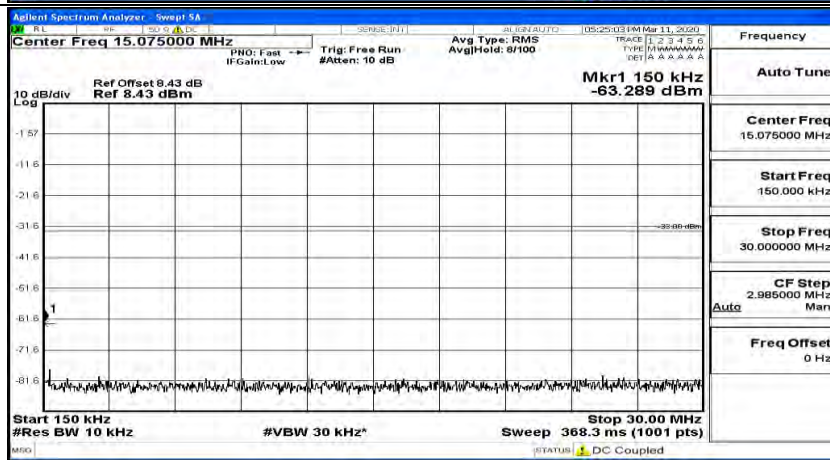

(Channel Bandwidth:15 MHz)_HCH_16QAM_1RB#37

(Channel Bandwidth:15 MHz)_HCH_16QAM_1RB#74

Channel Bandwidth: 20 MHz

(Channel Bandwidth:20 MHz)_LCH_QPSK_1RB#0

(Channel Bandwidth:20 MHz)_LCH_QPSK_1RB#49

(Channel Bandwidth:20 MHz)_LCH_QPSK_1RB#99