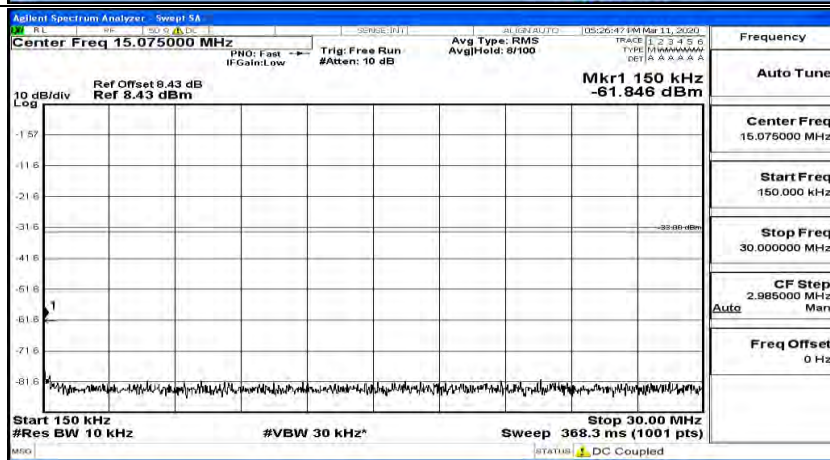

(Channel Bandwidth:20 MHz)_MCH_QPSK_1RB#0

(Channel Bandwidth:20 MHz)_MCH_QPSK_1RB#49

(Channel Bandwidth:20 MHz)_MCH_QPSK_1RB#99

(Channel Bandwidth:20 MHz)_HCH_QPSK_1RB#0

(Channel Bandwidth:20 MHz)_HCH_QPSK_1RB#49