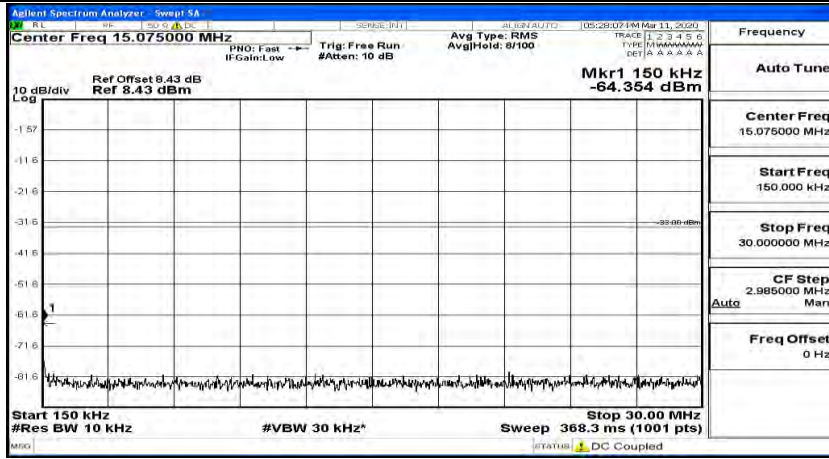

(Channel Bandwidth:20 MHz)_HCH_QPSK_50RB#0