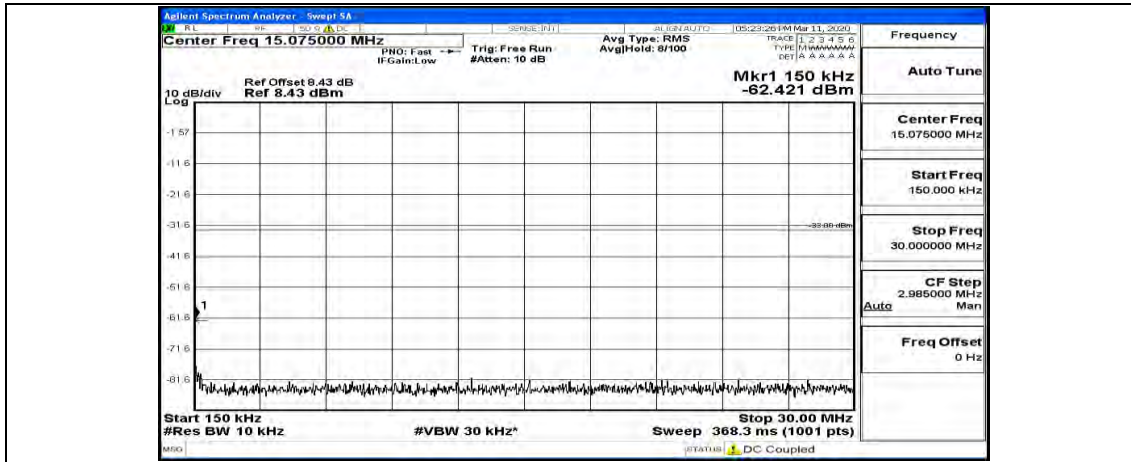

(Channel Bandwidth:15 MHz) LCH_16QAM_1RB#74

(Channel Bandwidth:15 MHz)_MCH_16QAM_1RB#0

(Channel Bandwidth:15 MHz)_MCH_16QAM_1RB#37

(Channel Bandwidth:15 MHz)_MCH_16QAM_1RB#74

(Channel Bandwidth:15 MHz)_HCH_16QAM_1RB#0