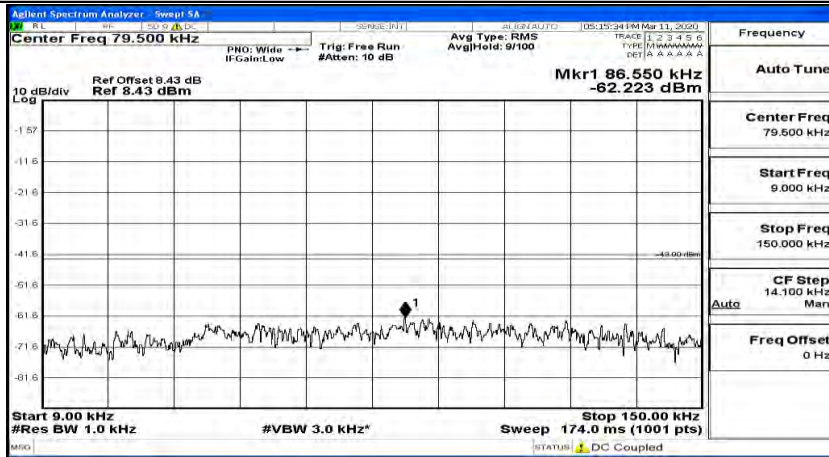

(Channel Bandwidth: 5 MHz)_HCH_QPSK_1RB#0

(Channel Bandwidth: 5 MHz)_HCH_QPSK_1RB#12