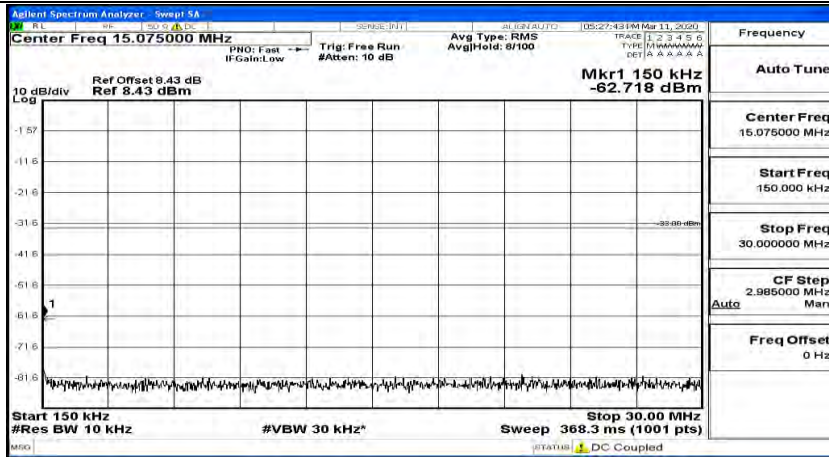

(Channel Bandwidth:20 MHz)_MCH_QPSK_1RB#0

(Channel Bandwidth:20 MHz)_MCH_QPSK_1RB#49

(Channel Bandwidth:20 MHz)_MCH_QPSK_1RB#99

(Channel Bandwidth:20 MHz)_HCH_QPSK_1RB#0

(Channel Bandwidth:20 MHz)_HCH_QPSK_1RB#49