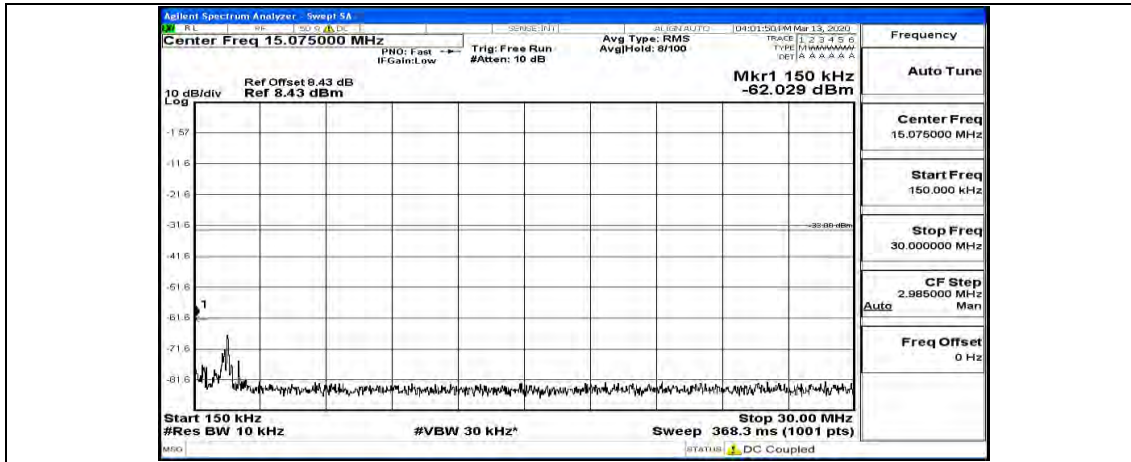

Channel Bandwidth: 5 MHz

(Channel Bandwidth: 5 MHz)_LCH_QPSK_1RB#0

(Channel Bandwidth: 5 MHz)_LCH_QPSK_1RB#12

(Channel Bandwidth: 5 MHz)_LCH_QPSK_1RB#24

(Channel Bandwidth: 5 MHz)_MCH_QPSK_1RB#0

(Channel Bandwidth: 5 MHz) MCH_QPSK_1RB#12

(Channel Bandwidth: 5 MHz) MCH_QPSK_1RB#24

(Channel Bandwidth: 5 MHz)_HCH_QPSK_1RB#0

(Channel Bandwidth: 5 MHz)_HCH_QPSK_1RB#12

(Channel Bandwidth: 5 MHz)_HCH_QPSK_1RB#24

(Channel Bandwidth: 5 MHz)_LCH_16QAM_1RB#0