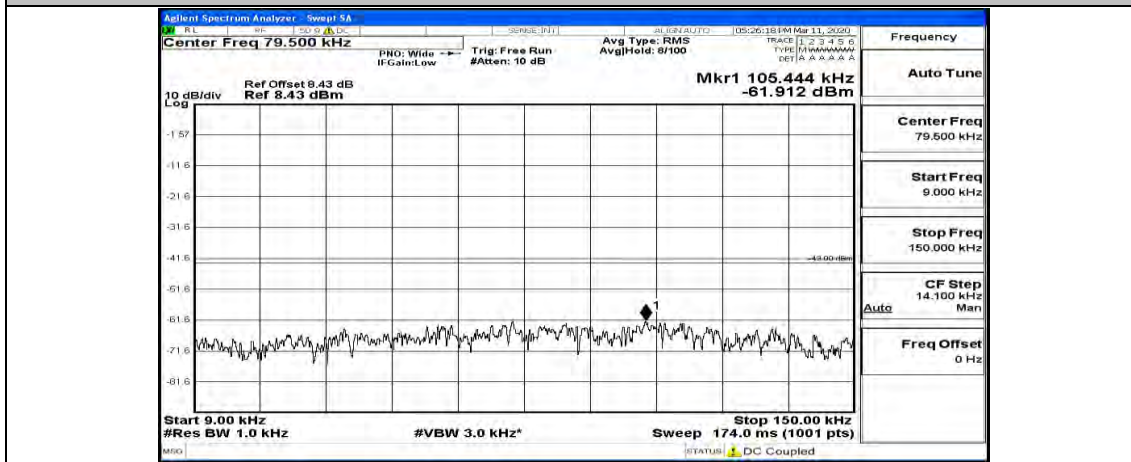

(Channel Bandwidth:20 MHz)_MCH_QPSK_1RB#0