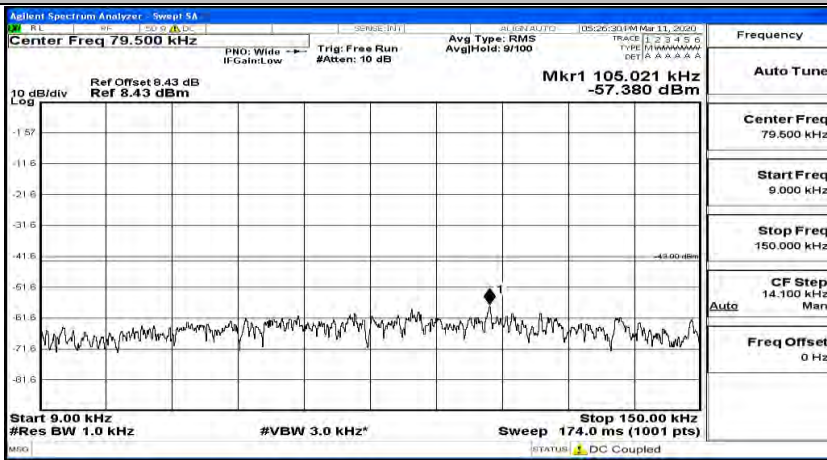

(Channel Bandwidth:20 MHz)_MCH_QPSK_1RB#49