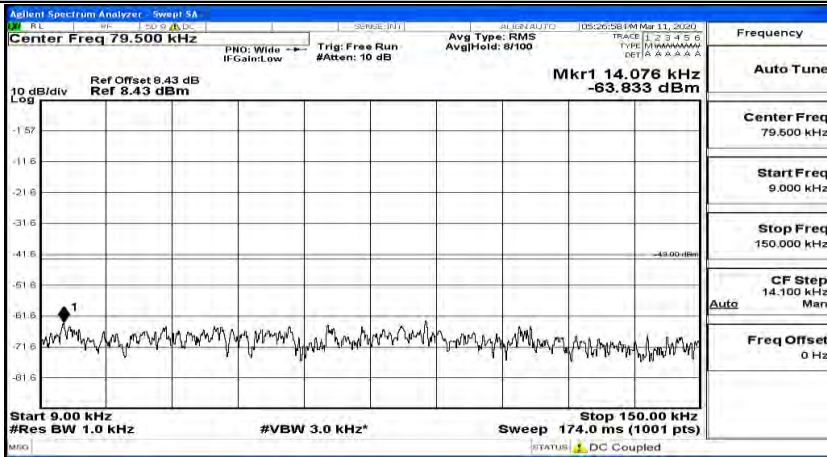

(Channel Bandwidth:20 MHz)_MCH_16QAM_1RB#0

(Channel Bandwidth:20 MHz)_MCH_16QAM_1RB#49