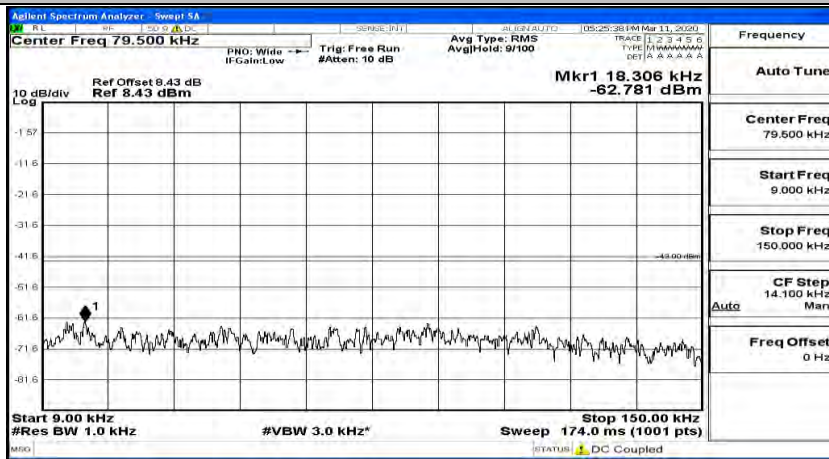

(Channel Bandwidth:20 MHz)_LCH_16QAM_1RB#0