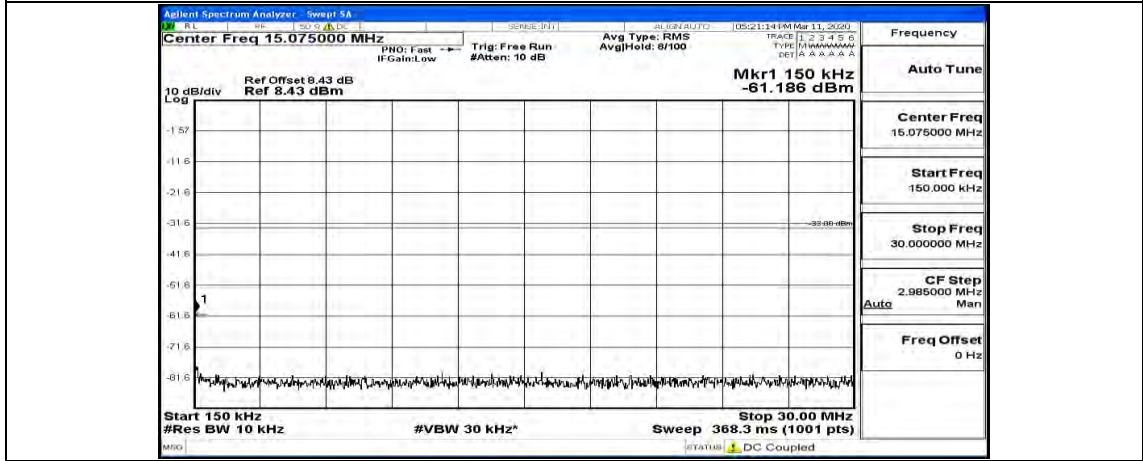

(Channel Bandwidth:15 MHz)_LCH_QPSK_1RB#74