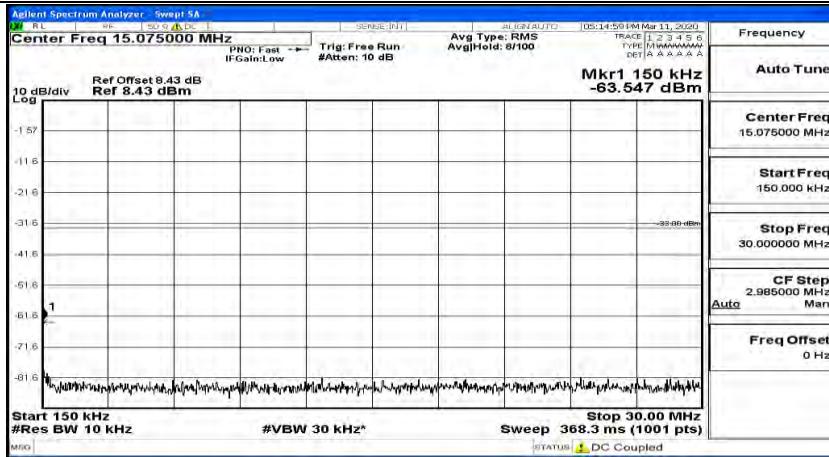

(Channel Bandwidth: 5 MHz)_MCH_16QAM_1RB#0

(Channel Bandwidth: 5 MHz)_MCH_16QAM_1RB#12