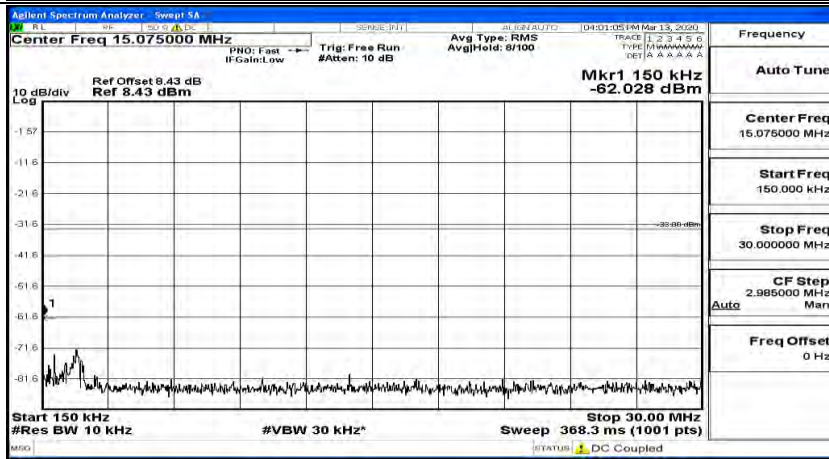

Channel Bandwidth: 5 MHz

(Channel Bandwidth: 5 MHz)_LCH_QPSK_1RB#0

(Channel Bandwidth: 5 MHz)_LCH_QPSK_1RB#12

(Channel Bandwidth: 5 MHz)_LCH_QPSK_1RB#24

(Channel Bandwidth: 5 MHz)_MCH_QPSK_1RB#0

(Channel Bandwidth: 5 MHz) MCH_QPSK_1RB#12

(Channel Bandwidth: 5 MHz) MCH_QPSK_1RB#24

(Channel Bandwidth: 5 MHz)_HCH_QPSK_1RB#0

(Channel Bandwidth: 5 MHz)_HCH_QPSK_1RB#12

(Channel Bandwidth: 5 MHz)_HCH_QPSK_1RB#24

(Channel Bandwidth: 5 MHz)_LCH_16QAM_1RB#0