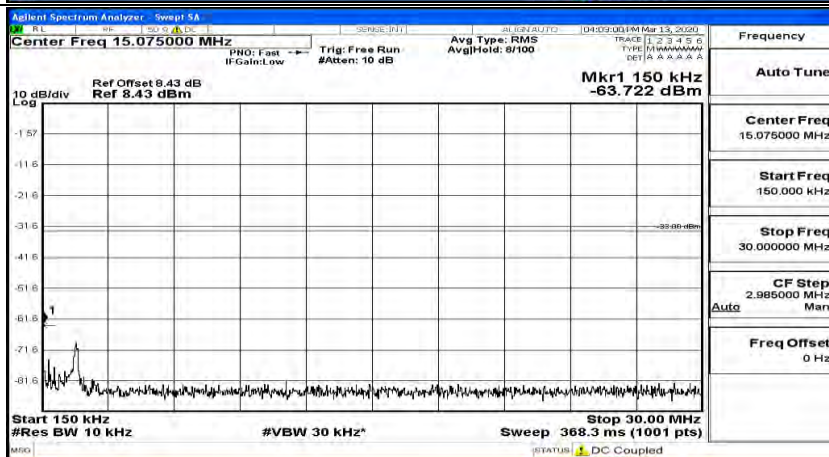

(Channel Bandwidth: 5 MHz)_LCH_16QAM_1RB#24