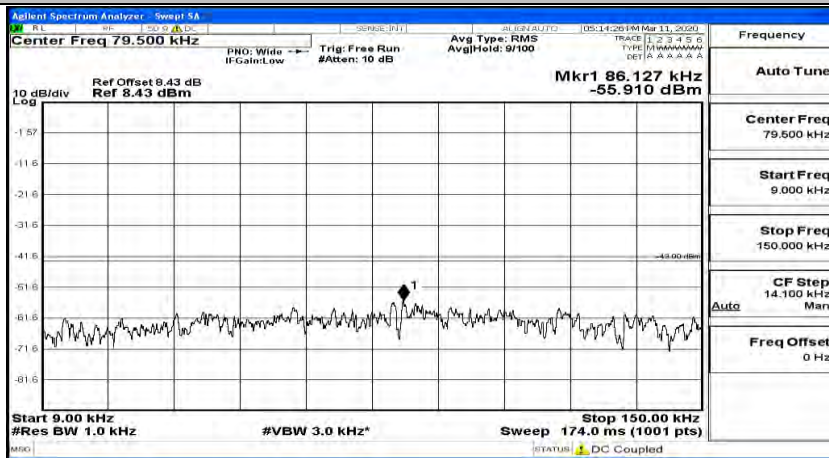

Channel Bandwidth: 5 MHz

(Channel Bandwidth: 5 MHz)_LCH_QPSK_1RB#0

(Channel Bandwidth: 5 MHz)_LCH_QPSK_1RB#12

(Channel Bandwidth: 5 MHz)_LCH_QPSK_1RB#24

(Channel Bandwidth: 5 MHz)_MCH_QPSK_1RB#0

(Channel Bandwidth: 5 MHz) MCH_QPSK_1RB#12