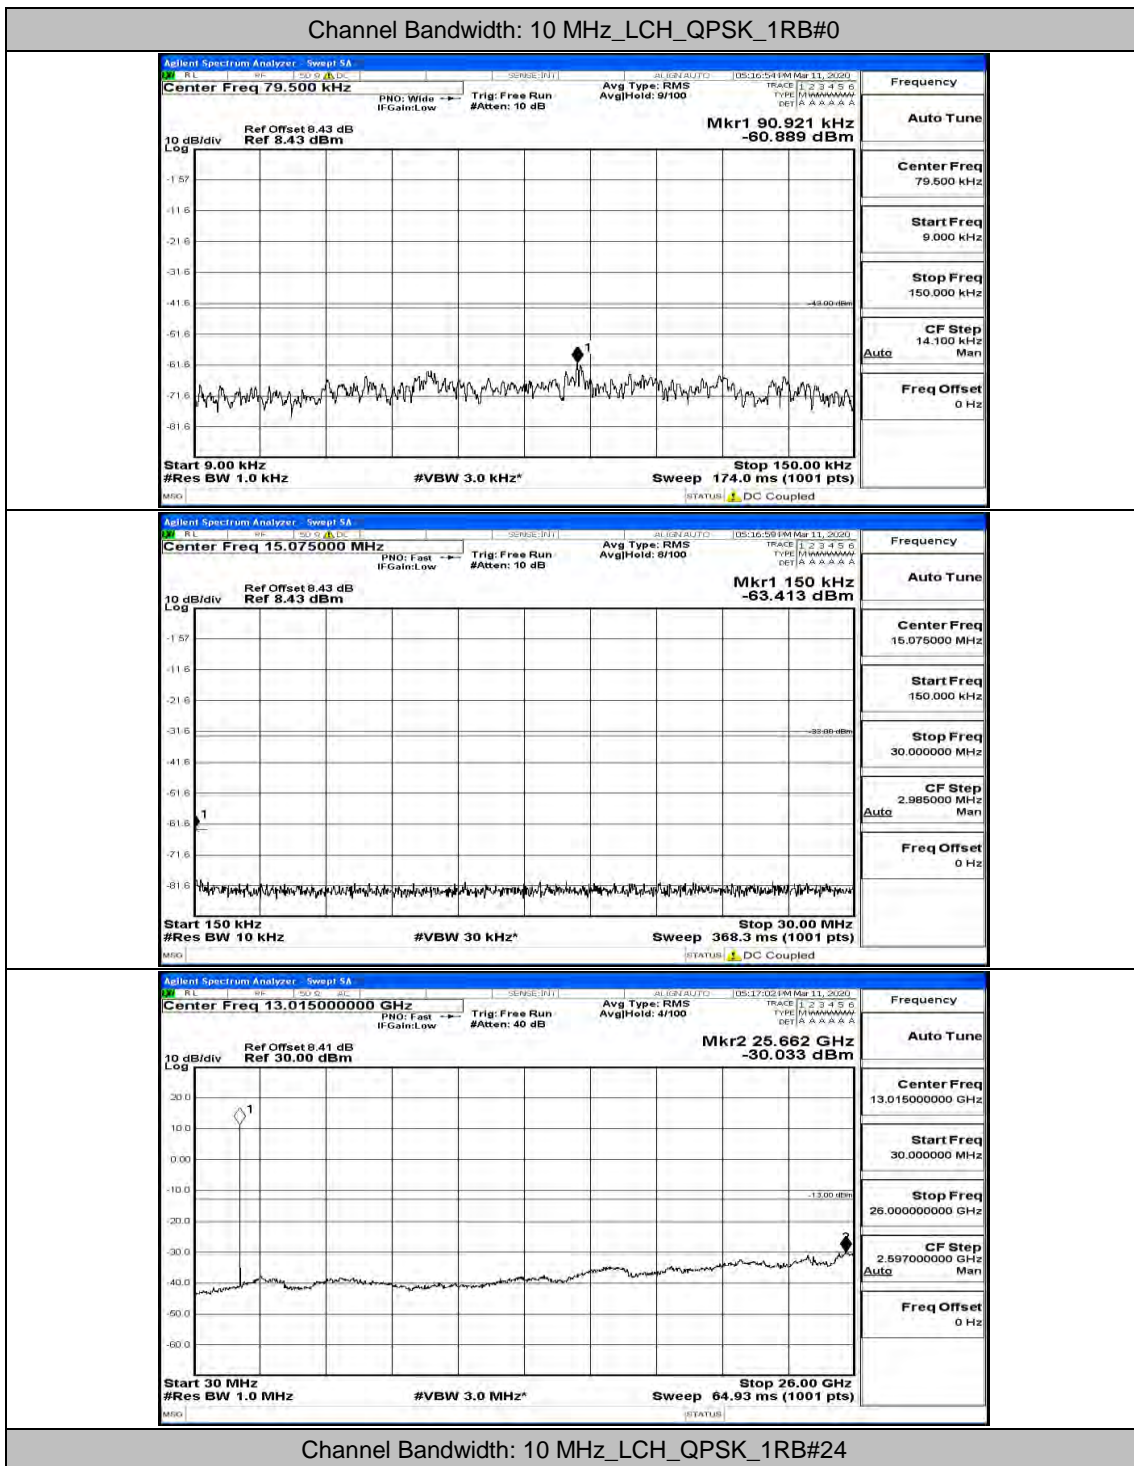

(Channel Bandwidth: 5 MHz)_HCH_16QAM_1RB#0

(Channel Bandwidth: 5 MHz)_HCH_16QAM_1RB#12

(Channel Bandwidth: 5 MHz)_HCH_16QAM_1RB#24

Channel Bandwidth: 10 MHz

Channel Bandwidth: 10 MHz_LCH_QPSK_1RB#49

Channel Bandwidth: 10 MHz_MCH_QPSK_1RB#0