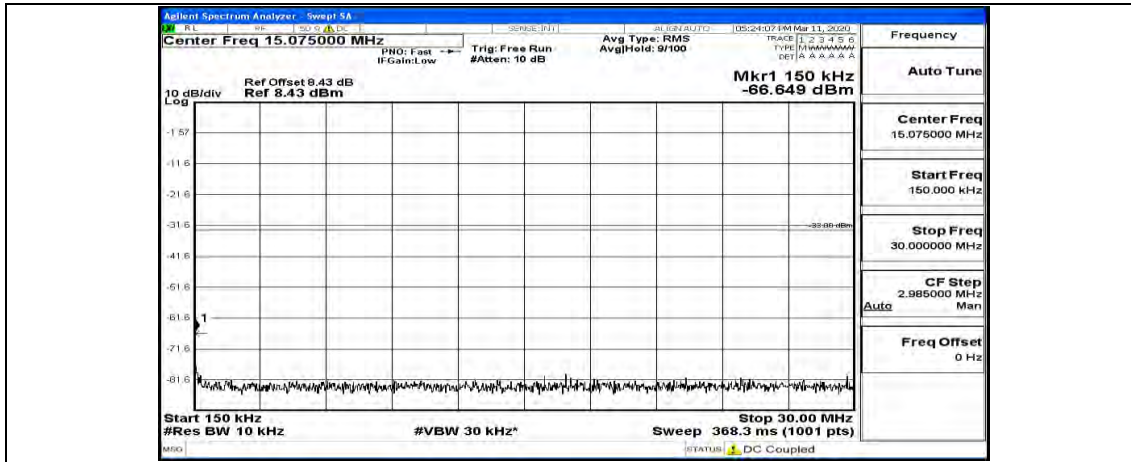

(Channel Bandwidth:15 MHz)_HCH_QPSK_1RB#0

(Channel Bandwidth:15 MHz)_HCH_QPSK_1RB#37

(Channel Bandwidth:15 MHz)_HCH_QPSK_1RB#74

(Channel Bandwidth:15 MHz)_LCH_16QAM_1RB#0

(Channel Bandwidth:15 MHz) LCH_16QAM_1RB#37