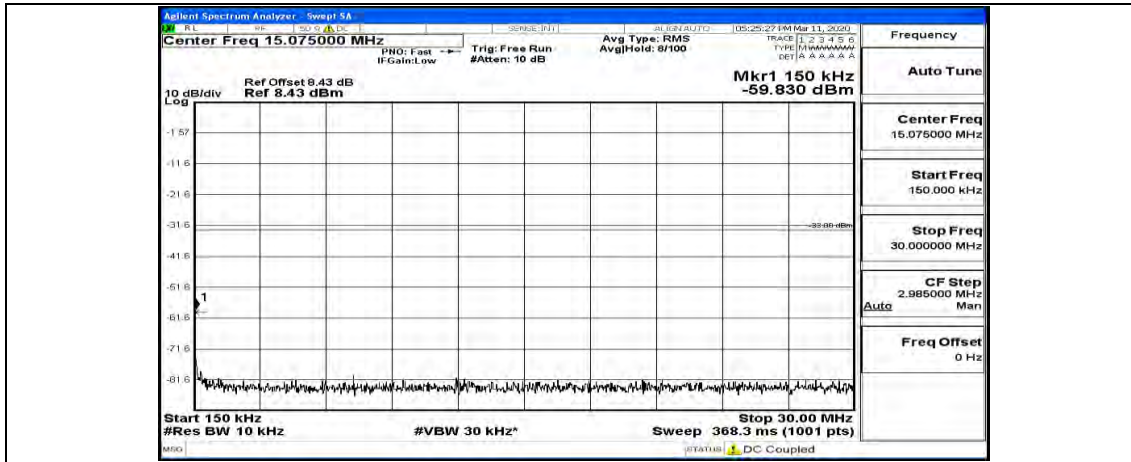

(Channel Bandwidth:15 MHz)_HCH_16QAM_1RB#37

(Channel Bandwidth:15 MHz)_HCH_16QAM_1RB#74

Channel Bandwidth: 20 MHz

(Channel Bandwidth:20 MHz)_LCH_QPSK_1RB#0

(Channel Bandwidth:20 MHz)_LCH_QPSK_1RB#49

(Channel Bandwidth:20 MHz)_LCH_QPSK_1RB#99