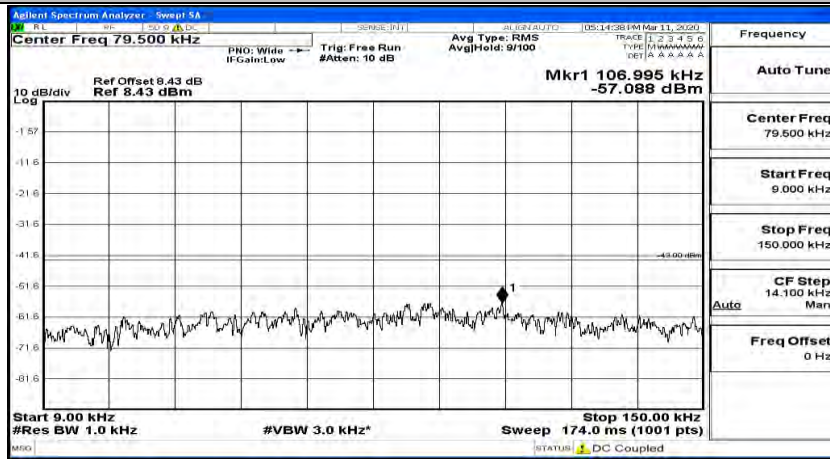

Channel Bandwidth: 5 MHz

(Channel Bandwidth: 5 MHz)_LCH_QPSK_1RB#0

(Channel Bandwidth: 5 MHz)_LCH_QPSK_1RB#12

(Channel Bandwidth: 5 MHz)_LCH_QPSK_1RB#24

(Channel Bandwidth: 5 MHz)_MCH_QPSK_1RB#0

(Channel Bandwidth: 5 MHz) MCH_QPSK_1RB#12

(Channel Bandwidth: 5 MHz) MCH_QPSK_1RB#24

(Channel Bandwidth: 5 MHz)_HCH_QPSK_1RB#0

(Channel Bandwidth: 5 MHz)_HCH_QPSK_1RB#12

(Channel Bandwidth: 5 MHz)_HCH_QPSK_1RB#24

(Channel Bandwidth: 5 MHz)_LCH_16QAM_1RB#0