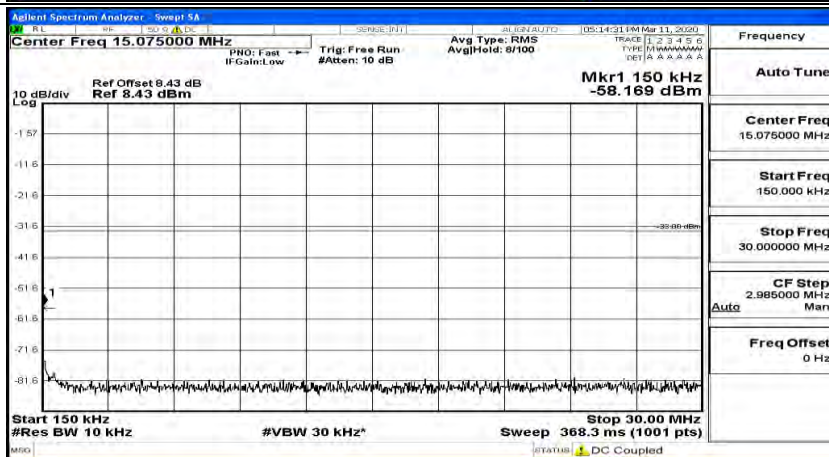

Channel Bandwidth: 5 MHz

(Channel Bandwidth: 5 MHz)_LCH_QPSK_1RB#0

(Channel Bandwidth: 5 MHz)_LCH_QPSK_1RB#12

(Channel Bandwidth: 5 MHz)_LCH_QPSK_1RB#24

(Channel Bandwidth: 5 MHz)_MCH_QPSK_1RB#0

(Channel Bandwidth: 5 MHz) MCH_QPSK_1RB#12