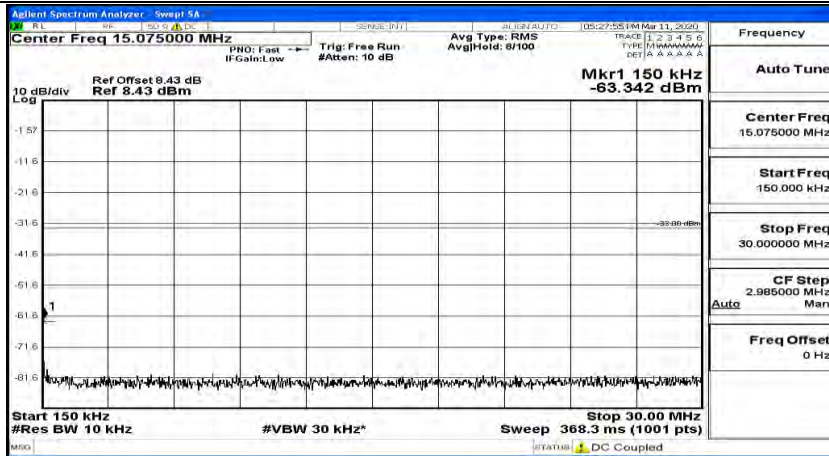

(Channel Bandwidth:20 MHz)_MCH_QPSK_1RB#0

(Channel Bandwidth:20 MHz)_MCH_QPSK_1RB#49

(Channel Bandwidth:20 MHz)_MCH_QPSK_1RB#99

(Channel Bandwidth:20 MHz)_HCH_QPSK_1RB#0

(Channel Bandwidth:20 MHz)_HCH_QPSK_1RB#49