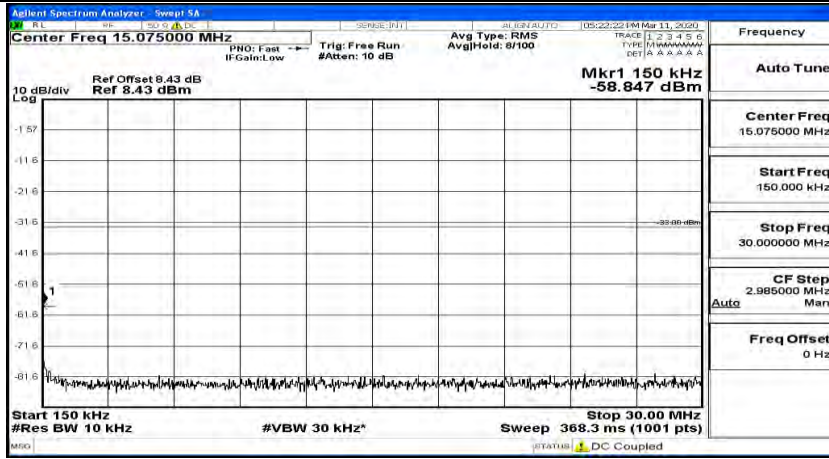

(Channel Bandwidth:15 MHz)_LCH_QPSK_1RB#37

(Channel Bandwidth:15 MHz)_LCH_QPSK_1RB#74

(Channel Bandwidth:15 MHz)_MCH_QPSK_1RB#0

(Channel Bandwidth:15 MHz)_MCH_QPSK_1RB#37

(Channel Bandwidth:15 MHz)_MCH_QPSK_1RB#74