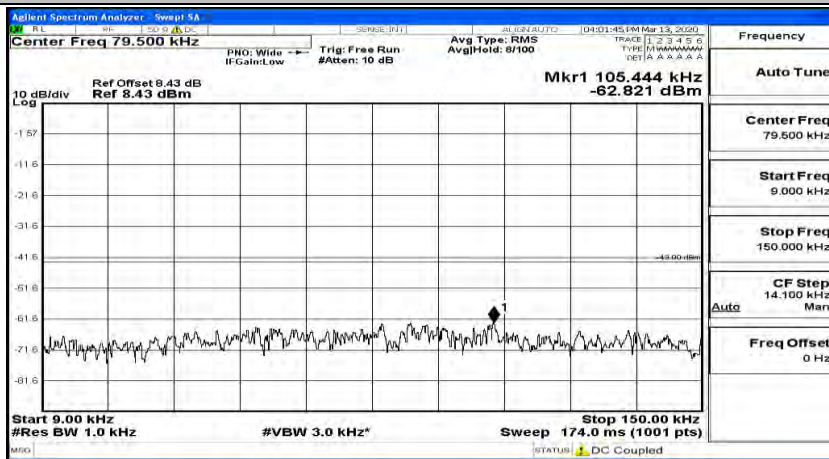

Channel Bandwidth: 5 MHz

(Channel Bandwidth: 5 MHz)_LCH_QPSK_1RB#0

(Channel Bandwidth: 5 MHz)_LCH_QPSK_1RB#12

(Channel Bandwidth: 5 MHz)_LCH_QPSK_1RB#24

(Channel Bandwidth: 5 MHz)_MCH_QPSK_1RB#0

(Channel Bandwidth: 5 MHz) MCH_QPSK_1RB#12