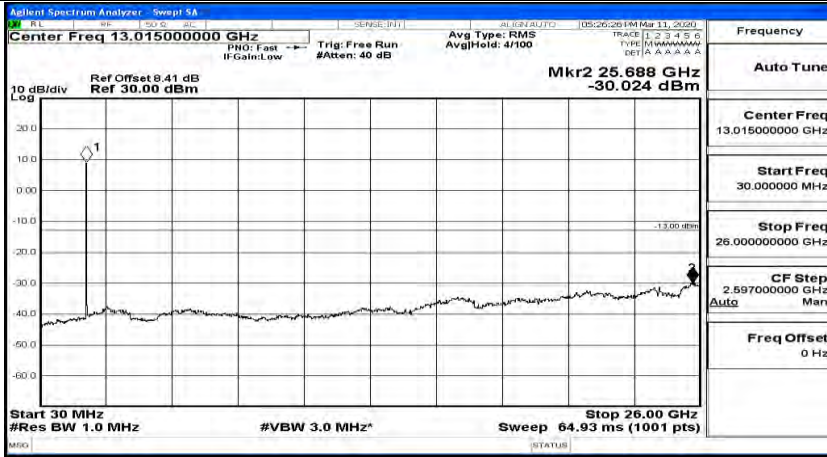

(Channel Bandwidth:20 MHz)_MCH_QPSK_1RB#49