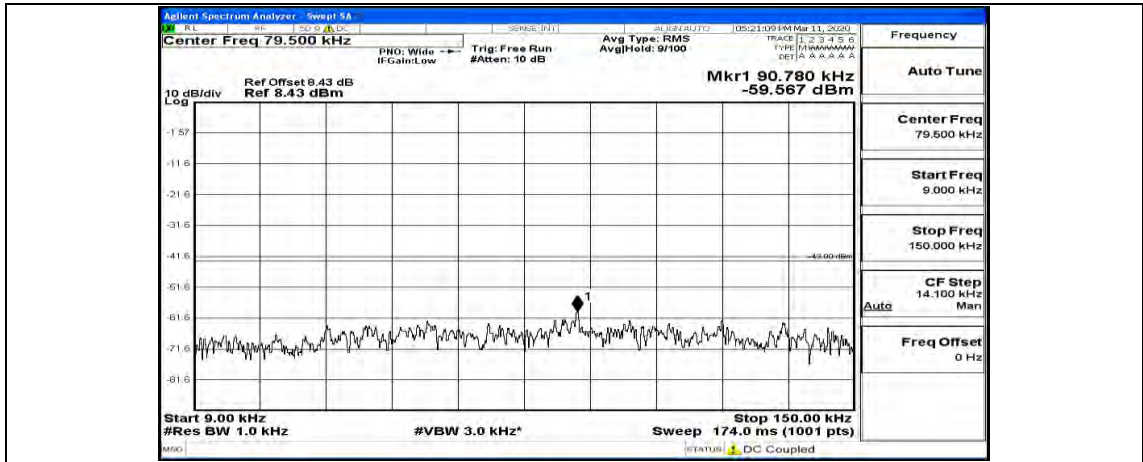

(Channel Bandwidth:15 MHz)_LCH_QPSK_1RB#37