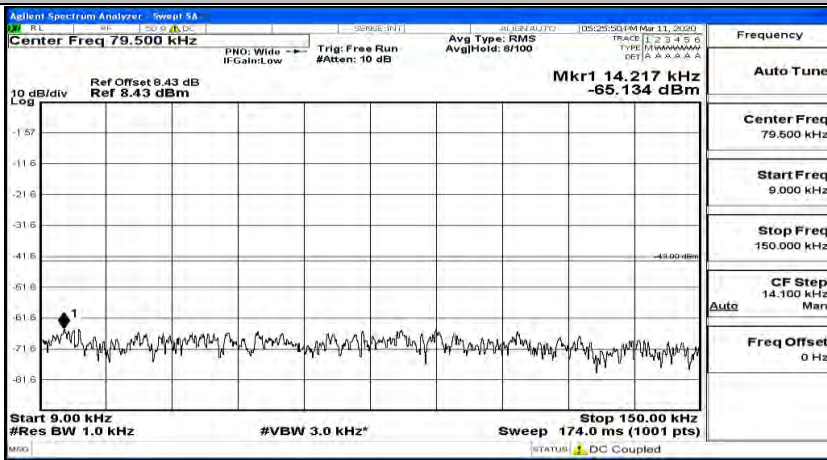

(Channel Bandwidth:20 MHz)_HCH_QPSK_1RB#99

(Channel Bandwidth:20 MHz)_HCH_QPSK_50RB#0

(Channel Bandwidth:20 MHz)_LCH_16QAM_1RB#0

(Channel Bandwidth:20 MHz) LCH_16QAM_1RB#49

(Channel Bandwidth:20 MHz) LCH_16QAM_1RB#99