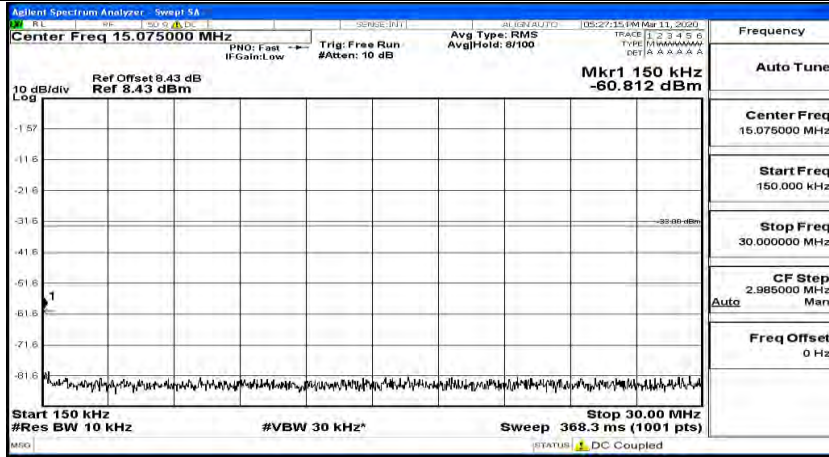

(Channel Bandwidth:20 MHz)_MCH_16QAM_1RB#99