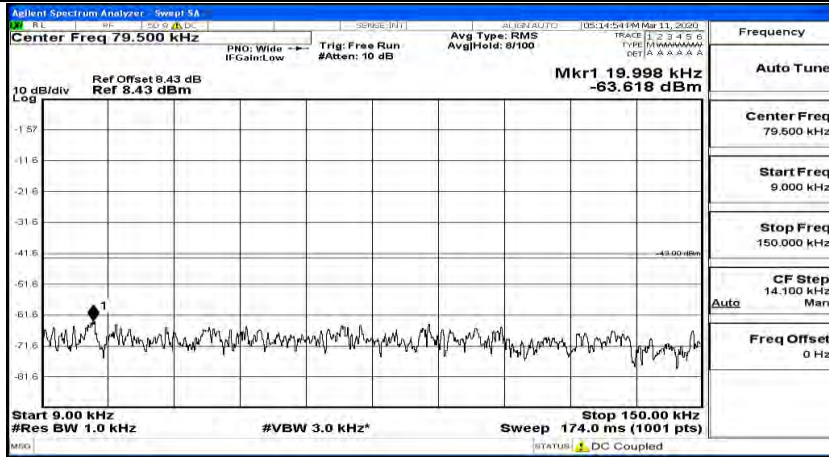

(Channel Bandwidth: 5 MHz)_MCH_16QAM_1RB#0

(Channel Bandwidth: 5 MHz)_MCH_16QAM_1RB#12