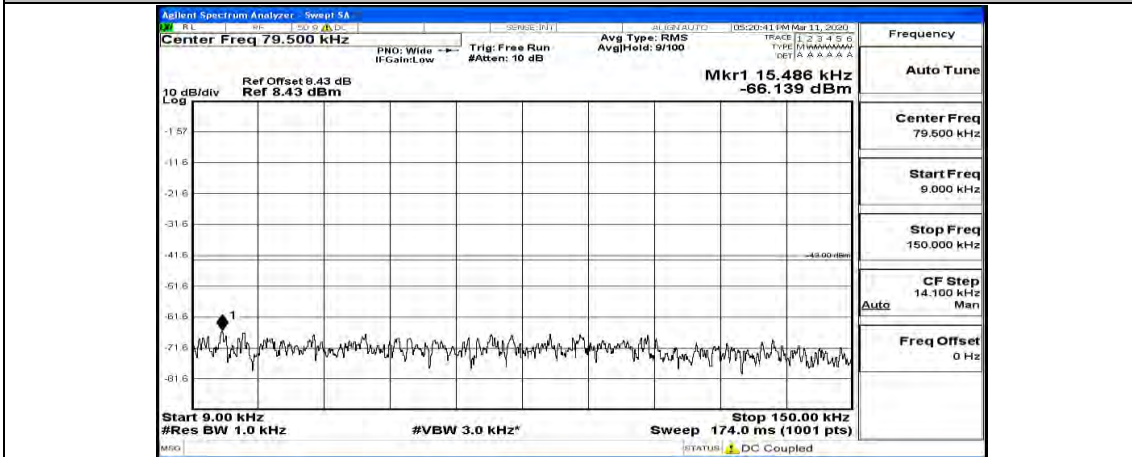

Channel Bandwidth: 10 MHz_MCH_16QAM_1RB#49

Channel Bandwidth: 10 MHz_HCH_16QAM_1RB#0

Channel Bandwidth: 10 MHz_HCH_16QAM_1RB#24

Channel Bandwidth: 10 MHz_HCH_16QAM_1RB#49

Channel Bandwidth: 15 MHz

(Channel Bandwidth:15 MHz)_LCH_QPSK_1RB#0