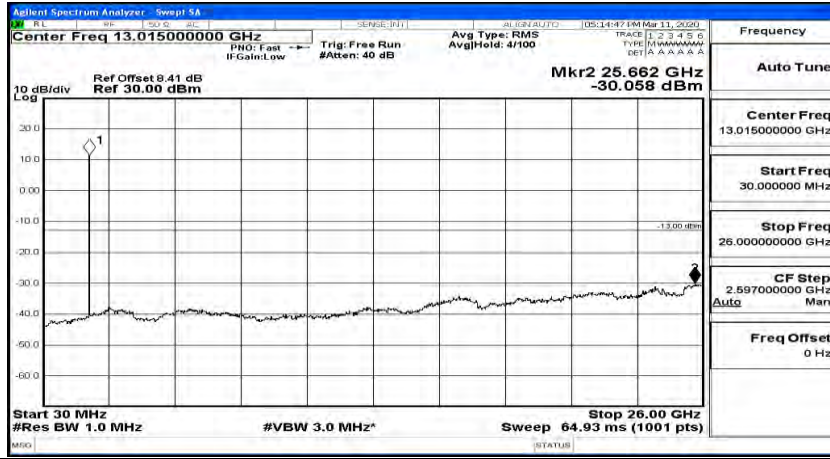

Channel Bandwidth: 5 MHz

(Channel Bandwidth: 5 MHz)_LCH_QPSK_1RB#0

(Channel Bandwidth: 5 MHz)_LCH_QPSK_1RB#12

(Channel Bandwidth: 5 MHz)_LCH_QPSK_1RB#24

(Channel Bandwidth: 5 MHz)_MCH_QPSK_1RB#0

(Channel Bandwidth: 5 MHz) MCH_QPSK_1RB#12

(Channel Bandwidth: 5 MHz) MCH_QPSK_1RB#24

(Channel Bandwidth: 5 MHz)_HCH_QPSK_1RB#0

(Channel Bandwidth: 5 MHz)_HCH_QPSK_1RB#12

(Channel Bandwidth: 5 MHz)_HCH_QPSK_1RB#24

(Channel Bandwidth: 5 MHz)_LCH_16QAM_1RB#0