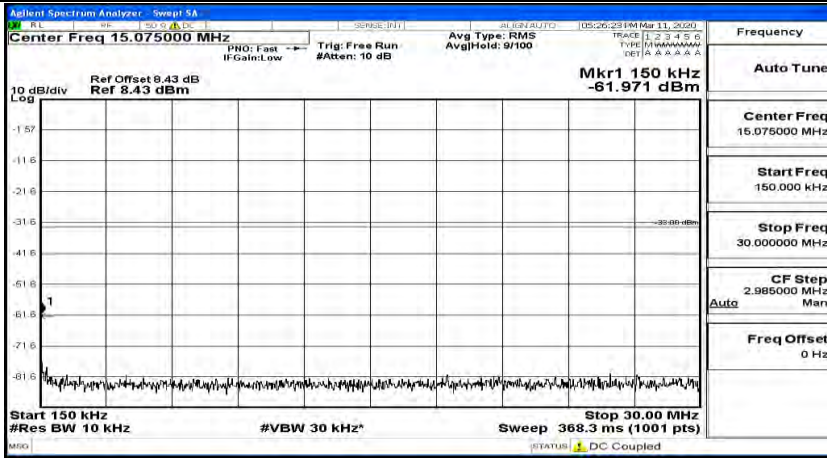

(Channel Bandwidth:20 MHz)_MCH_QPSK_1RB#49