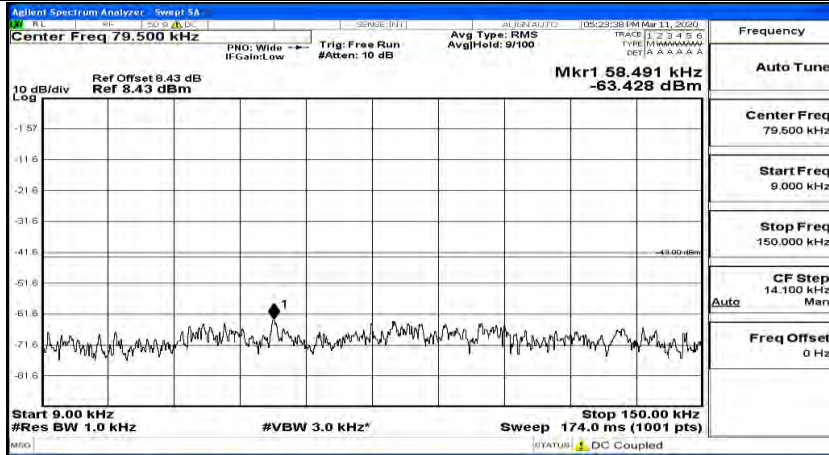

(Channel Bandwidth:15 MHz)_HCH_QPSK_1RB#0

(Channel Bandwidth:15 MHz)_HCH_QPSK_1RB#37