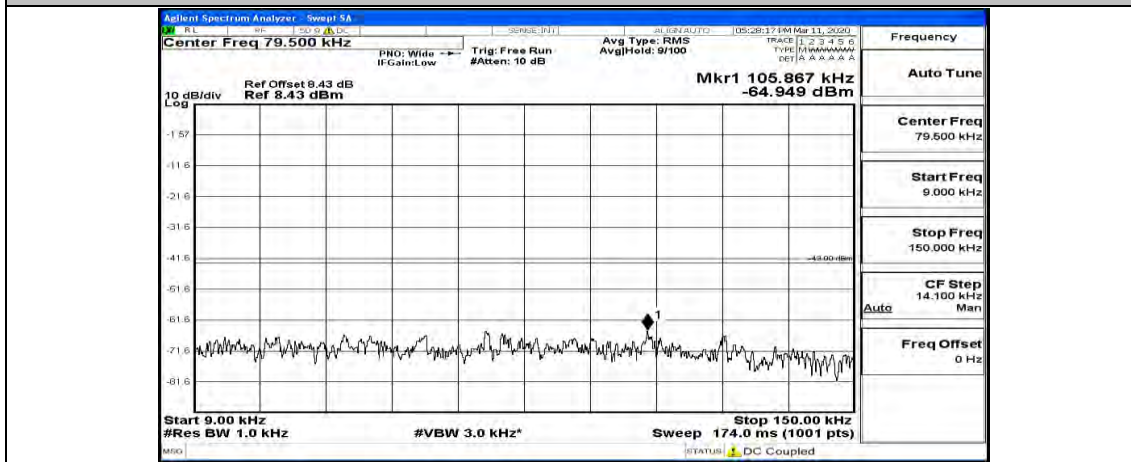

(Channel Bandwidth:20 MHz)_MCH_16QAM_1RB#0

(Channel Bandwidth:20 MHz)_MCH_16QAM_1RB#49

(Channel Bandwidth:20 MHz)_MCH_16QAM_1RB#99

(Channel Bandwidth:20 MHz)_HCH_16QAM_1RB#0

(Channel Bandwidth:20 MHz)_HCH_16QAM_1RB#49