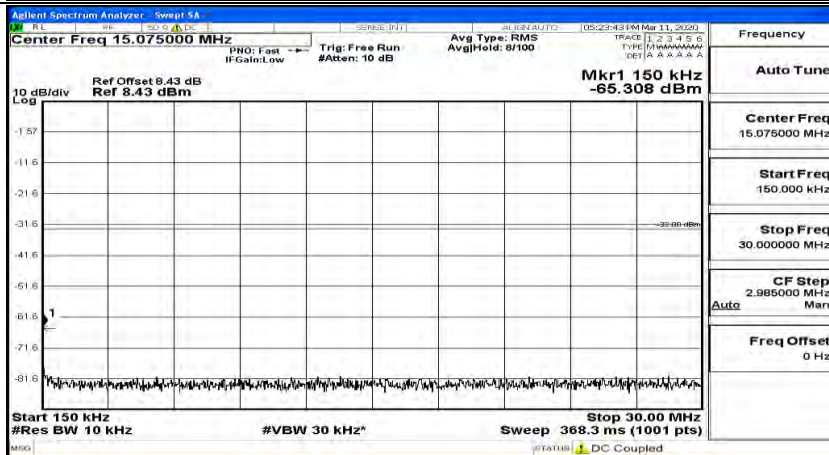

(Channel Bandwidth:15 MHz)_HCH_QPSK_1RB#0

(Channel Bandwidth:15 MHz)_HCH_QPSK_1RB#37