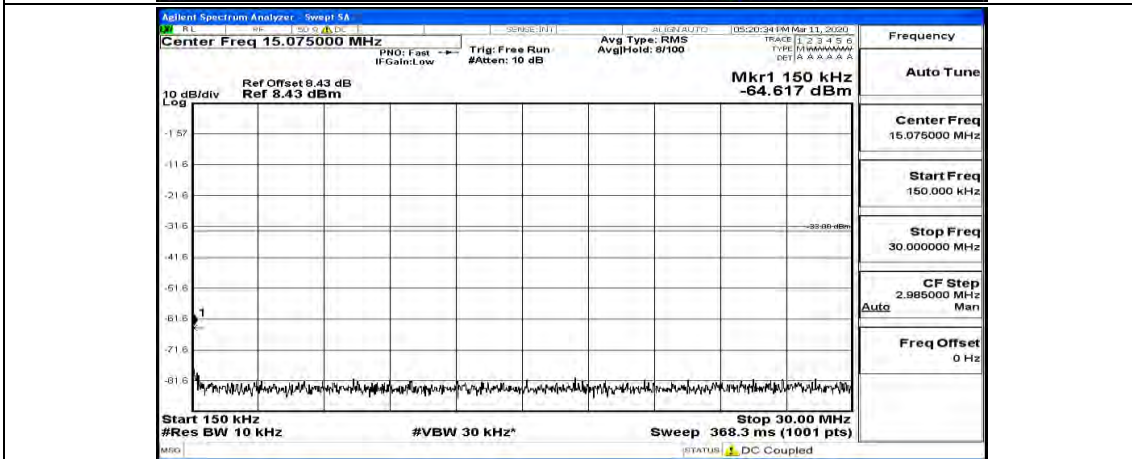

Channel Bandwidth: 10 MHz_MCH_16QAM_1RB#49

Channel Bandwidth: 10 MHz_HCH_16QAM_1RB#0

Channel Bandwidth: 10 MHz_HCH_16QAM_1RB#24

Channel Bandwidth: 10 MHz_HCH_16QAM_1RB#49

Channel Bandwidth: 15 MHz

(Channel Bandwidth:15 MHz)_LCH_QPSK_1RB#0