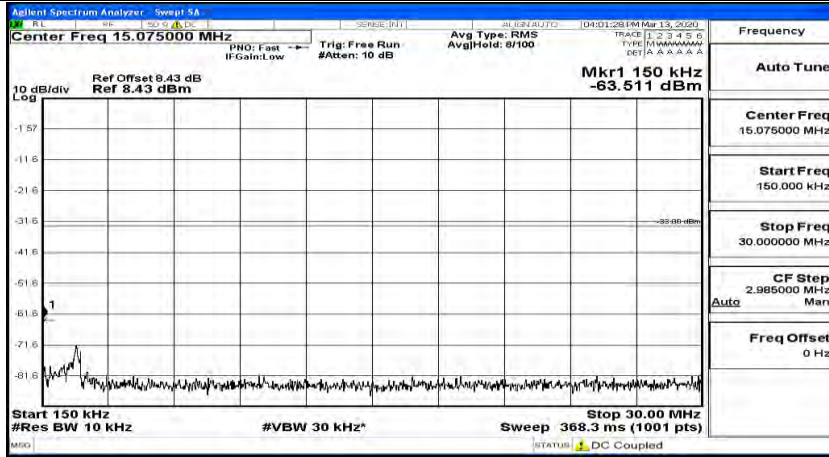

Channel Bandwidth: 5 MHz

(Channel Bandwidth: 5 MHz)_LCH_QPSK_1RB#0

(Channel Bandwidth: 5 MHz)_LCH_QPSK_1RB#12

(Channel Bandwidth: 5 MHz)_LCH_QPSK_1RB#24

(Channel Bandwidth: 5 MHz)_MCH_QPSK_1RB#0

(Channel Bandwidth: 5 MHz) MCH_QPSK_1RB#12

(Channel Bandwidth: 5 MHz) MCH_QPSK_1RB#24

(Channel Bandwidth: 5 MHz)_HCH_QPSK_1RB#0

(Channel Bandwidth: 5 MHz)_HCH_QPSK_1RB#12

(Channel Bandwidth: 5 MHz)_HCH_QPSK_1RB#24

(Channel Bandwidth: 5 MHz)_LCH_16QAM_1RB#0