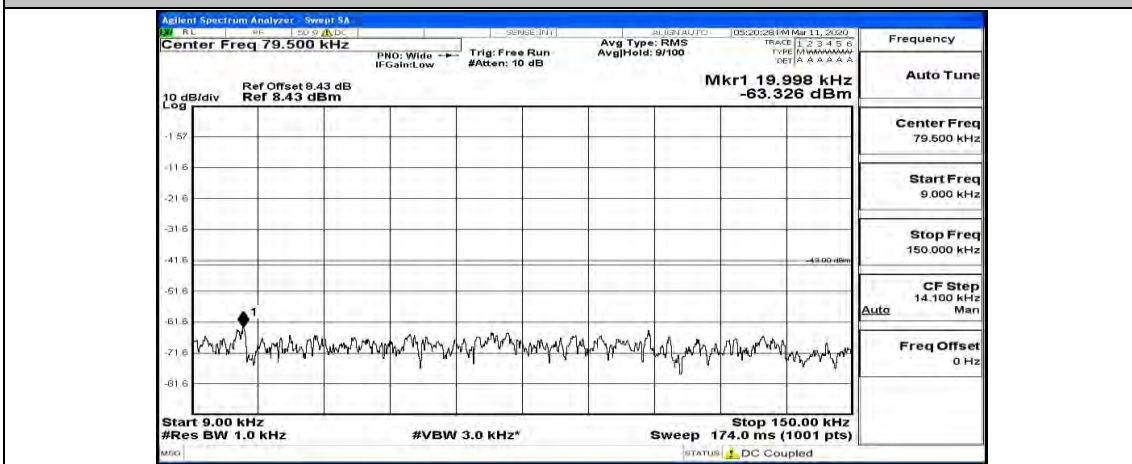

Channel Bandwidth: 10 MHz_MCH_16QAM_1RB#49

Channel Bandwidth: 10 MHz_HCH_16QAM_1RB#0

Channel Bandwidth: 10 MHz_HCH_16QAM_1RB#24

Channel Bandwidth: 10 MHz_HCH_16QAM_1RB#49

Channel Bandwidth: 15 MHz

(Channel Bandwidth:15 MHz)_LCH_QPSK_1RB#0