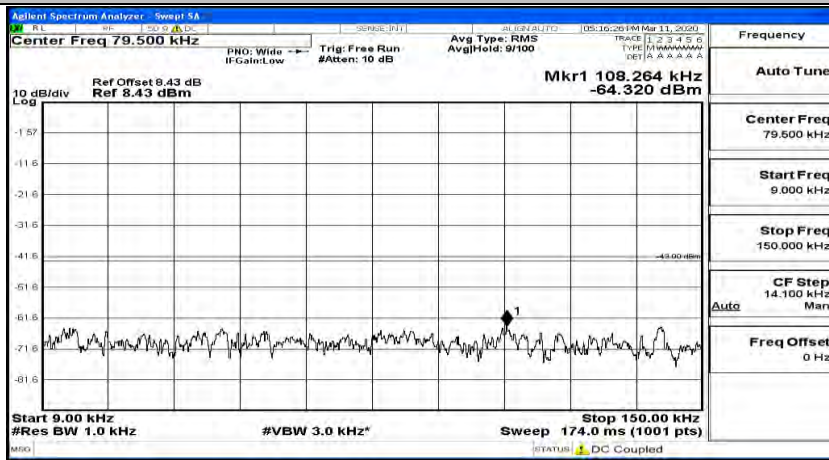

(Channel Bandwidth: 5 MHz)_HCH_16QAM_1RB#12