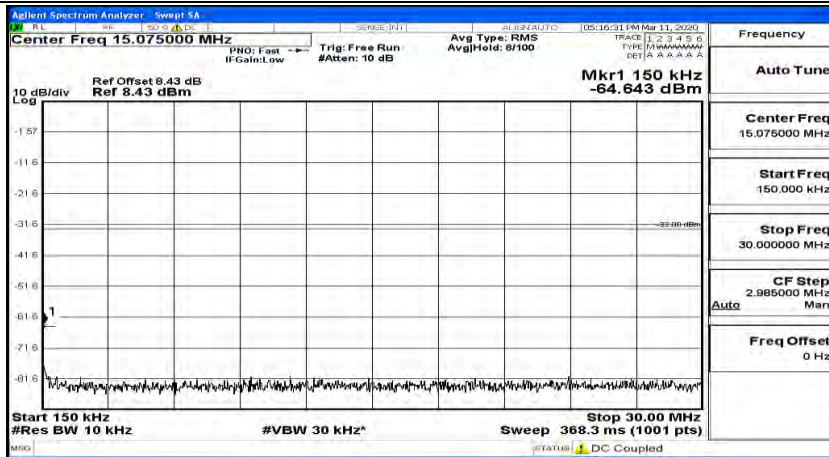

(Channel Bandwidth: 5 MHz)_HCH_16QAM_1RB#12