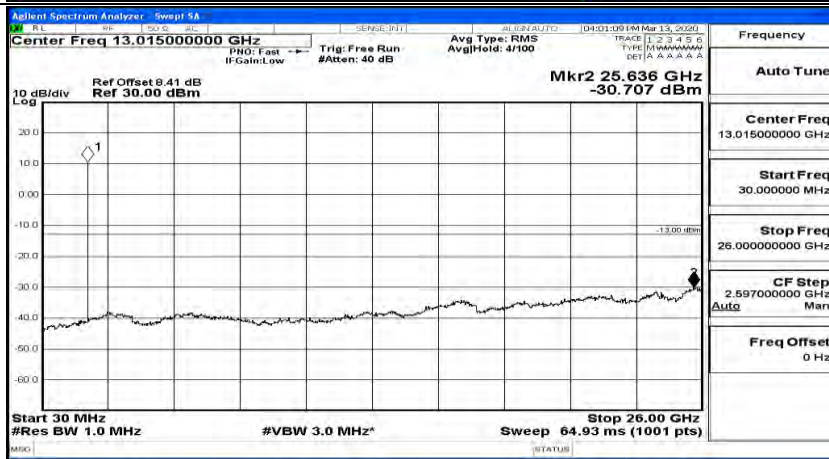

Channel Bandwidth: 5 MHz

(Channel Bandwidth: 5 MHz)_LCH_QPSK_1RB#0

(Channel Bandwidth: 5 MHz)_LCH_QPSK_1RB#12

(Channel Bandwidth: 5 MHz)_LCH_QPSK_1RB#24

(Channel Bandwidth: 5 MHz)_MCH_QPSK_1RB#0

(Channel Bandwidth: 5 MHz) MCH_QPSK_1RB#12