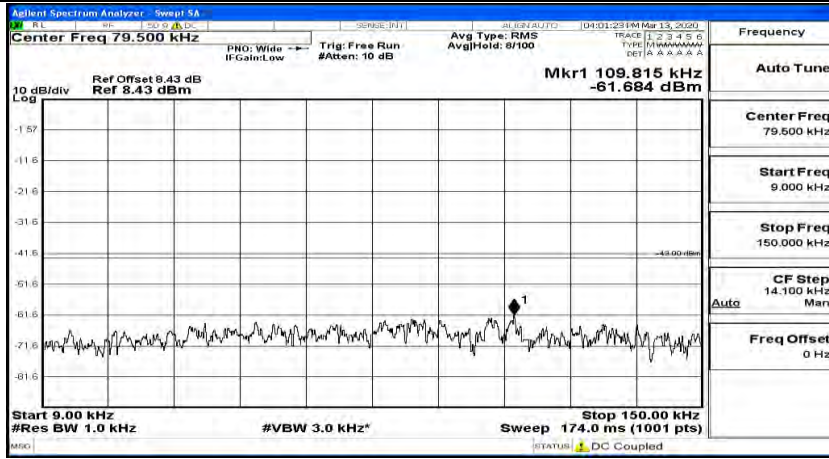

Channel Bandwidth: 5 MHz

(Channel Bandwidth: 5 MHz)_LCH_QPSK_1RB#0

(Channel Bandwidth: 5 MHz)_LCH_QPSK_1RB#12

(Channel Bandwidth: 5 MHz)_LCH_QPSK_1RB#24

(Channel Bandwidth: 5 MHz)_MCH_QPSK_1RB#0

(Channel Bandwidth: 5 MHz) MCH_QPSK_1RB#12