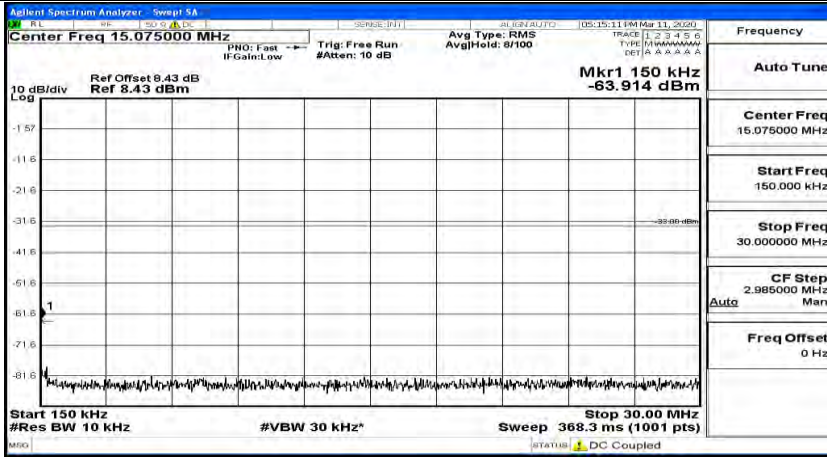

(Channel Bandwidth: 5 MHz) LCH_16QAM_1RB#12

(Channel Bandwidth: 5 MHz)_LCH_16QAM_1RB#24

(Channel Bandwidth: 5 MHz)_MCH_16QAM_1RB#0

(Channel Bandwidth: 5 MHz)_MCH_16QAM_1RB#12

(Channel Bandwidth: 5 MHz)_MCH_16QAM_1RB#24