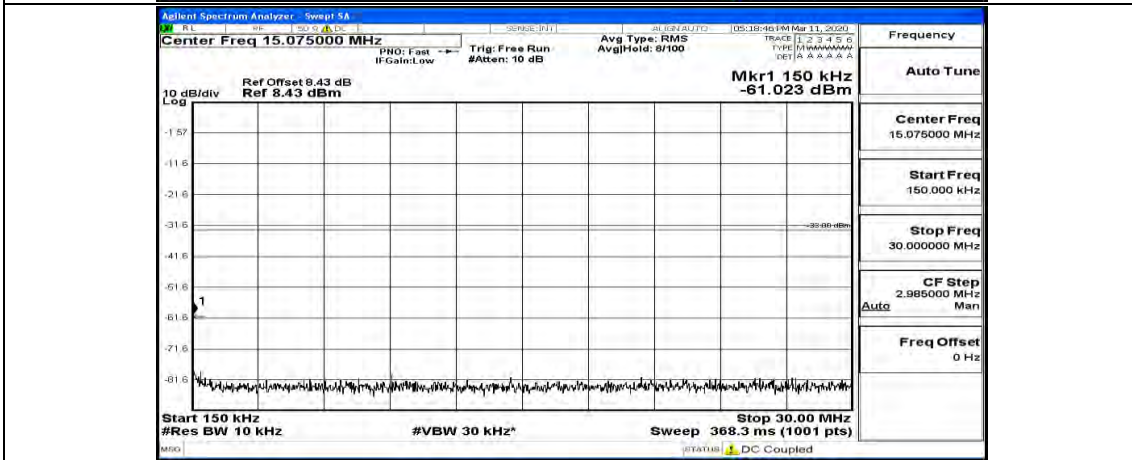

Channel Bandwidth: 10 MHz_MCH_QPSK_1RB#49