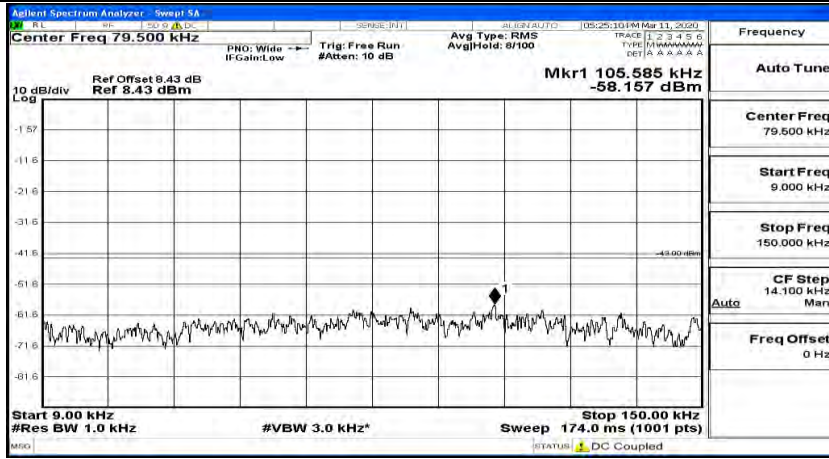

(Channel Bandwidth:15 MHz)_HCH_16QAM_1RB#37

(Channel Bandwidth:15 MHz)_HCH_16QAM_1RB#74

Channel Bandwidth: 20 MHz

(Channel Bandwidth:20 MHz)_LCH_QPSK_1RB#0

(Channel Bandwidth:20 MHz)_LCH_QPSK_1RB#49

(Channel Bandwidth:20 MHz)_LCH_QPSK_1RB#99