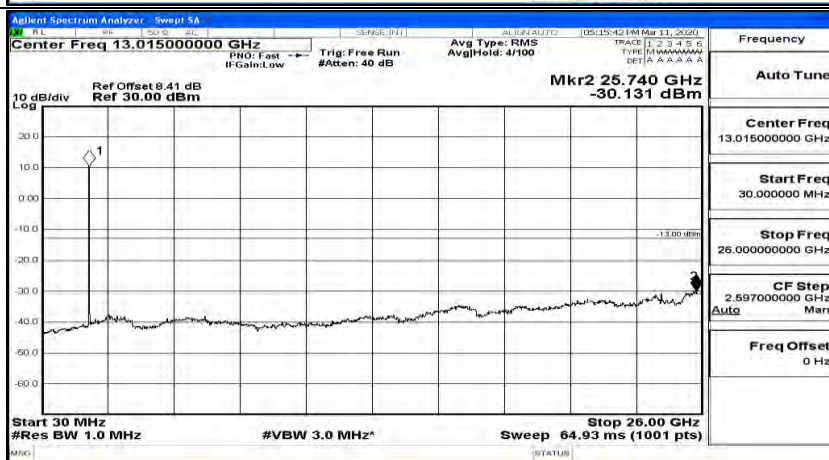

(Channel Bandwidth: 5 MHz)_HCH_QPSK_1RB#0

(Channel Bandwidth: 5 MHz)_HCH_QPSK_1RB#12