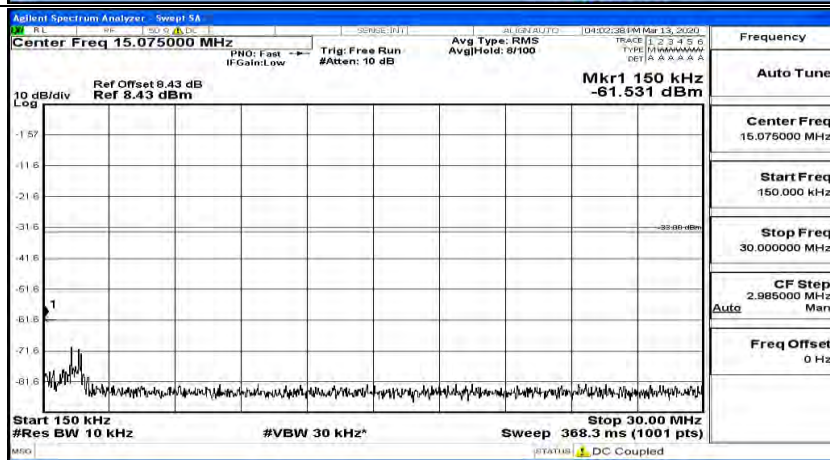

(Channel Bandwidth: 5 MHz) LCH_16QAM_1RB#12