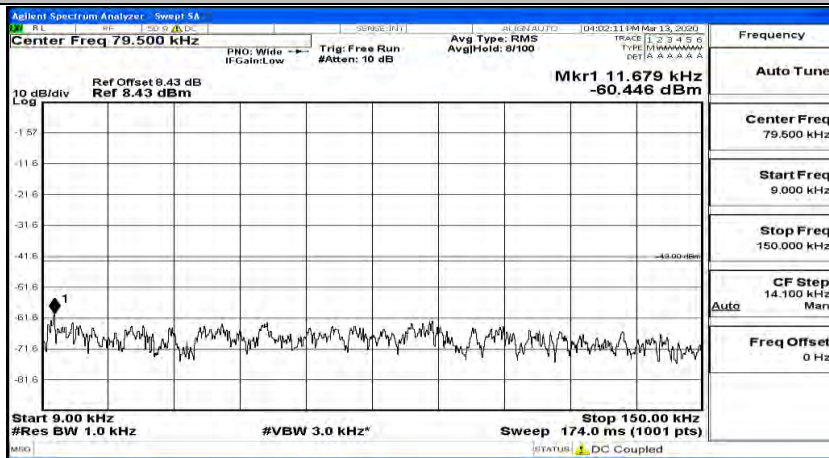

(Channel Bandwidth: 5 MHz) MCH_QPSK_1RB#24

(Channel Bandwidth: 5 MHz)_HCH_QPSK_1RB#0

(Channel Bandwidth: 5 MHz)_HCH_QPSK_1RB#12

(Channel Bandwidth: 5 MHz)_HCH_QPSK_1RB#24

(Channel Bandwidth: 5 MHz)_LCH_16QAM_1RB#0