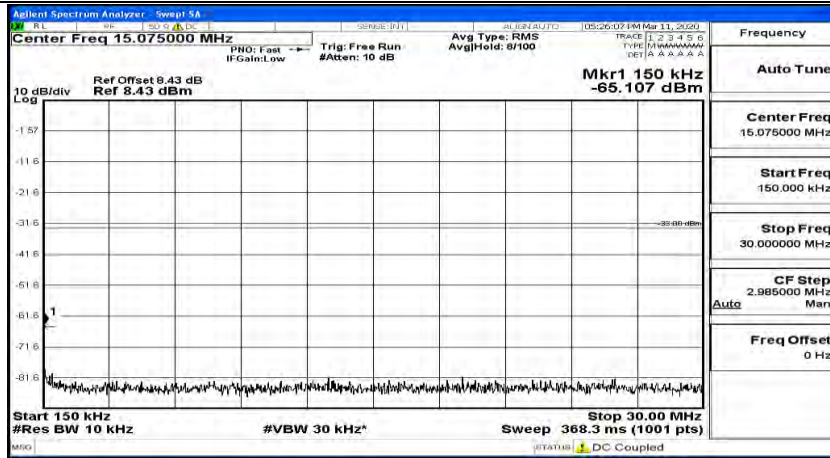

(Channel Bandwidth:20 MHz)_HCH_QPSK_1RB#99

(Channel Bandwidth:20 MHz)_HCH_QPSK_50RB#0

(Channel Bandwidth:20 MHz)_LCH_16QAM_1RB#0

(Channel Bandwidth:20 MHz) LCH_16QAM_1RB#49

(Channel Bandwidth:20 MHz) LCH_16QAM_1RB#99