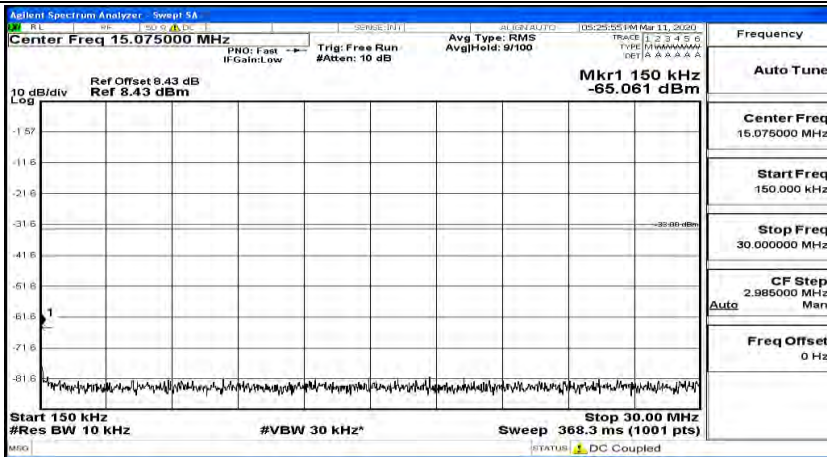

(Channel Bandwidth:20 MHz)_HCH_QPSK_1RB#99

(Channel Bandwidth:20 MHz)_HCH_QPSK_50RB#0

(Channel Bandwidth:20 MHz)_LCH_16QAM_1RB#0

(Channel Bandwidth:20 MHz) LCH_16QAM_1RB#49

(Channel Bandwidth:20 MHz) LCH_16QAM_1RB#99