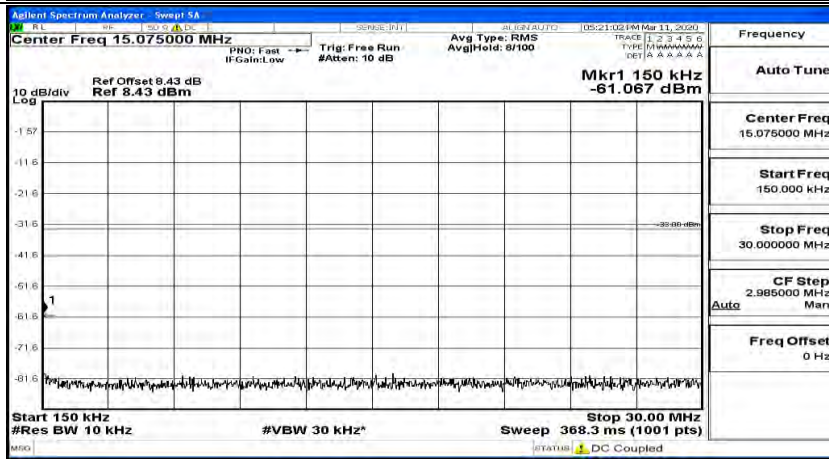

Channel Bandwidth: 10 MHz_MCH_16QAM_1RB#49

Channel Bandwidth: 10 MHz_HCH_16QAM_1RB#0

Channel Bandwidth: 10 MHz_HCH_16QAM_1RB#24

Channel Bandwidth: 10 MHz_HCH_16QAM_1RB#49

Channel Bandwidth: 15 MHz

(Channel Bandwidth:15 MHz)_LCH_QPSK_1RB#0