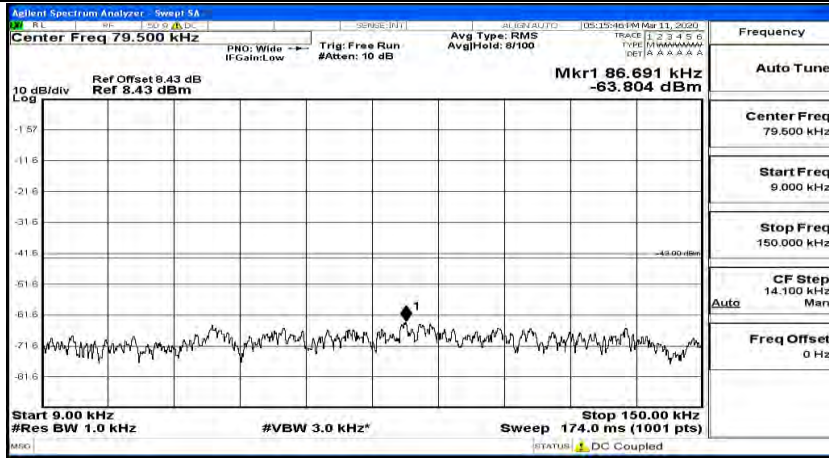

Channel Bandwidth: 5 MHz

(Channel Bandwidth: 5 MHz)_LCH_QPSK_1RB#0

(Channel Bandwidth: 5 MHz)_LCH_QPSK_1RB#12

(Channel Bandwidth: 5 MHz)_LCH_QPSK_1RB#24

(Channel Bandwidth: 5 MHz)_MCH_QPSK_1RB#0

(Channel Bandwidth: 5 MHz) MCH_QPSK_1RB#12

(Channel Bandwidth: 5 MHz) MCH_QPSK_1RB#24

(Channel Bandwidth: 5 MHz)_HCH_QPSK_1RB#0

(Channel Bandwidth: 5 MHz)_HCH_QPSK_1RB#12

(Channel Bandwidth: 5 MHz)_HCH_QPSK_1RB#24

(Channel Bandwidth: 5 MHz)_LCH_16QAM_1RB#0