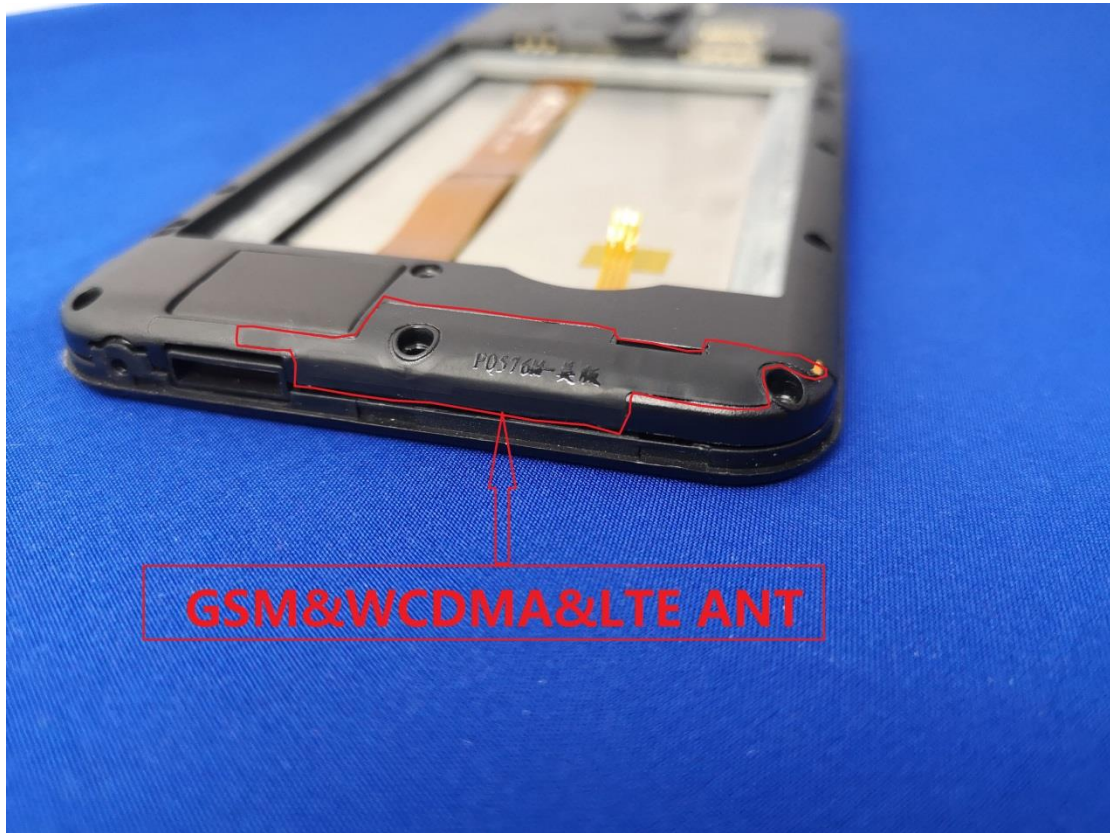

# EUT Photos (Model: Eternity G57L)

# SAR Test Setup Photos