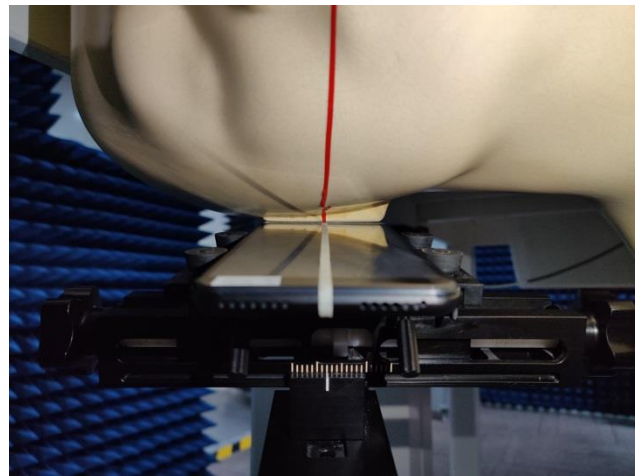

Right Tilted