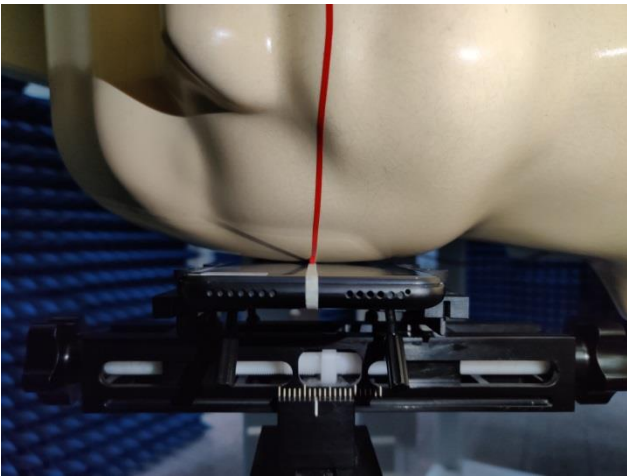

SAR Test Setup Photos

Head

Right Cheek