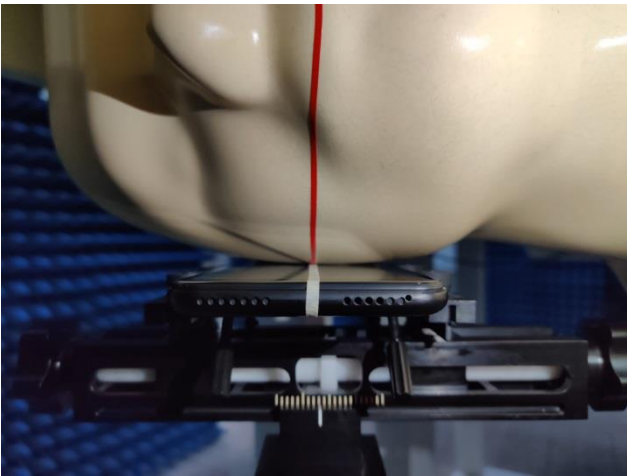

EUT Photos (Model: Eternity G57)

EUT Antenna Locations

SAR Test Setup Photos

Head

Right Cheek

Right Tilted

Left Cheek

Left Tilted

Body

Front side (10mm)

Back side(10mm)

Top side(10mm)

Bottom side(10mm)

Left side(10mm)

Right side(10mm)