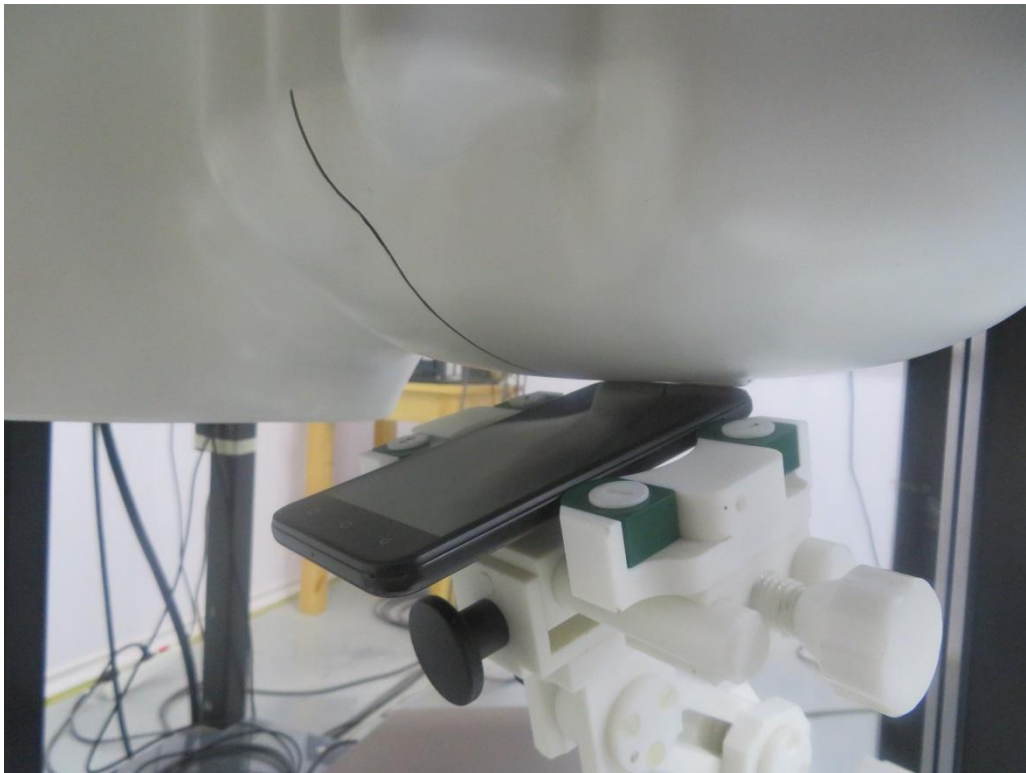

Test Setup Photos for SAR Testing

Head Setup Photo (Left Cheek)

Head Setup Photo (Left Tilt)

Head Setup Photo (Right Cheek)

Head Setup Photo (Right Tilt)

10mm body-worn Back Side Setup Photo (hotspot)

10mm body-worn Front Side Setup Photo (hotspot)

10mm body-worn Left Side Setup Photo (hotspot)

10mm body-worn Right Side Setup Photo (hotspot)

10mm body-worn Top Side Setup Photo (hotspot)

10mm body-worn Bottom Side Setup Photo (hotspot)