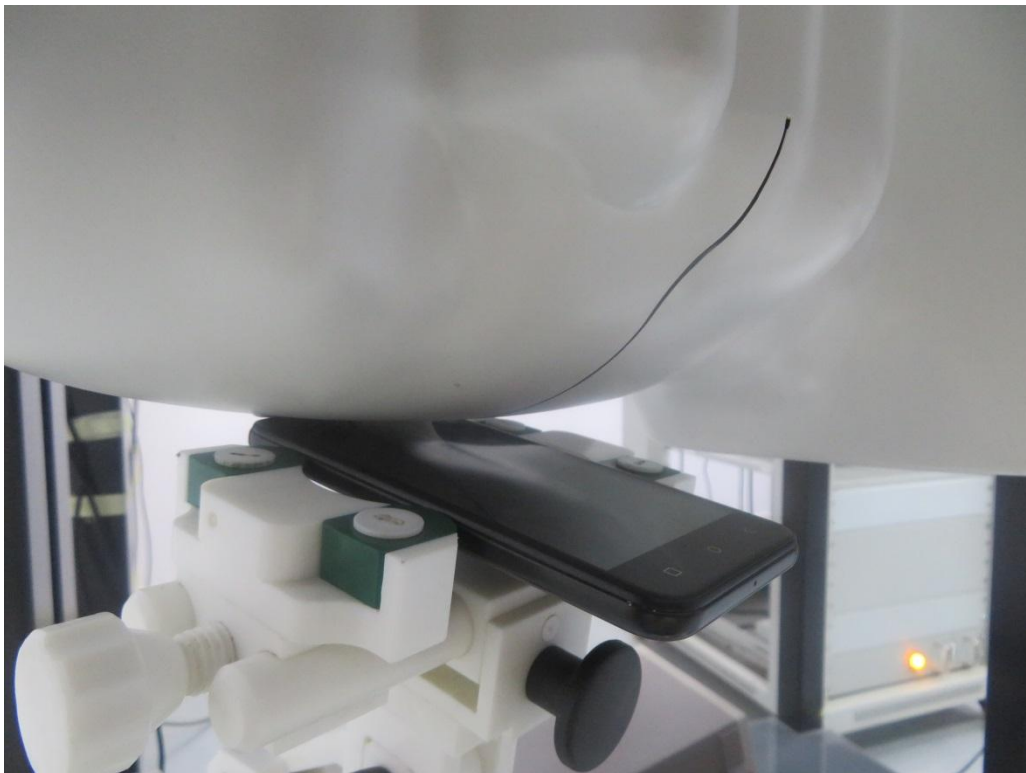

Test Setup Photos for SAR Testing

Head Setup Photo (Left Cheek)

Head Setup Photo (Left Tilt)

Head Setup Photo (Right Cheek)

Head Setup Photo (Right Tilt)

10mm body-worn Back Side Setup Photo (hotspot)

10mm body-worn Front Side Setup Photo (hotspot)

10mm body-worn Left Side Setup Photo (hotspot)

10mm body-worn Right Side Setup Photo (hotspot)

10mm body-worn Top Side Setup Photo (hotspot)

10mm body-worn Bottom Side Setup Photo (hotspot)