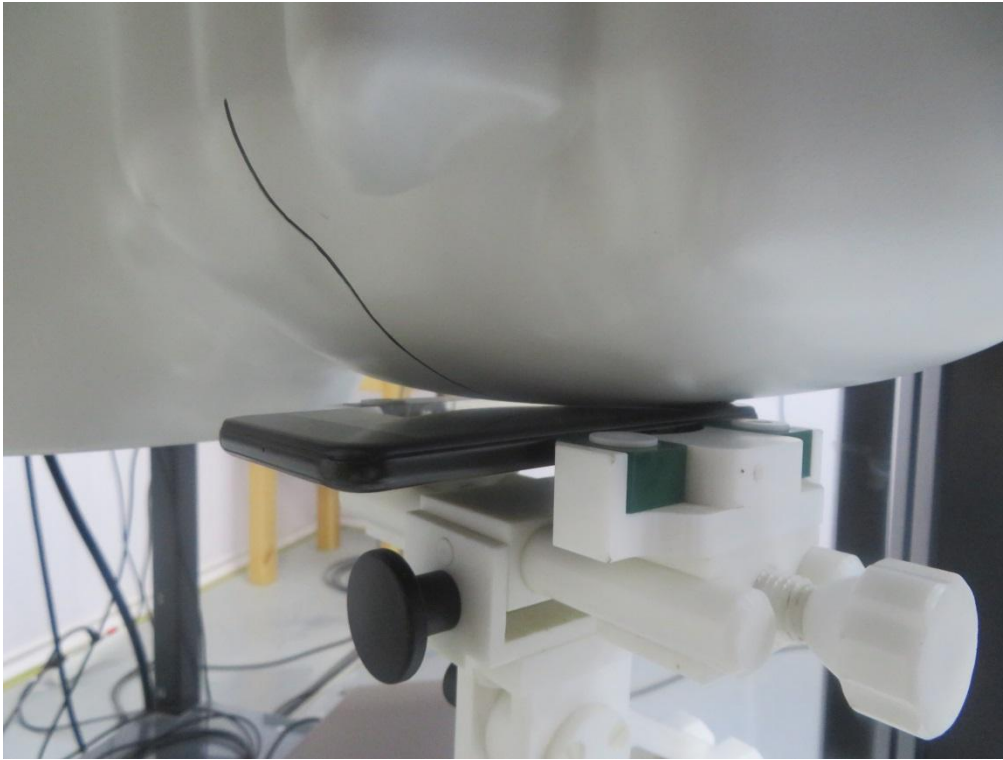

Test Setup Photos for SAR Testing

Head Setup Photo (Left Cheek)

Head Setup Photo (Left Tilt)

Head Setup Photo (Right Cheek)

Head Setup Photo (Right Tilt)

10mm body-worn Back Side Setup Photo (hotspot)

10mm body-worn Front Side Setup Photo (hotspot)

10mm body-worn Left Side Setup Photo (hotspot)

10mm body-worn Right Side Setup Photo (hotspot)

10mm body-worn Top Side Setup Photo (hotspot)

10mm body-worn Bottom Side Setup Photo (hotspot)