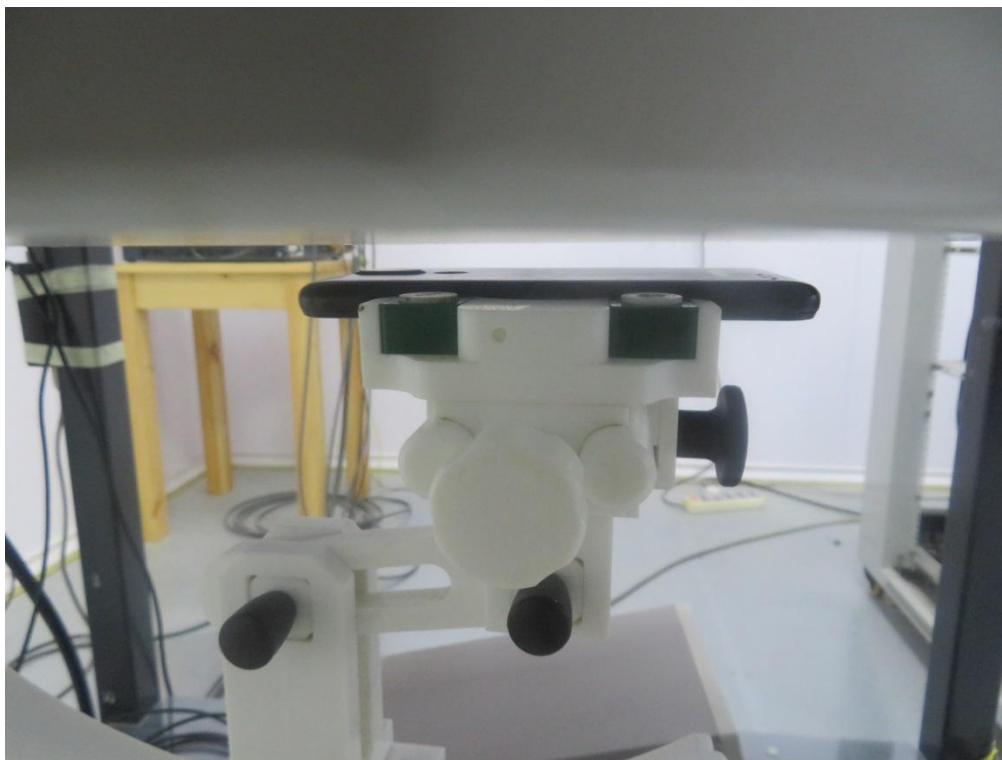

Test Setup Photos for SAR Testing

Head Setup Photo (Left Cheek)

Head Setup Photo (Left Tilt)

Head Setup Photo (Right Cheek)

Head Setup Photo (Right Tilt)

10mm body-worn Back Side Setup Photo (hotspot)

10mm body-worn Front Side Setup Photo (hotspot)

10mm body-worn Left Side Setup Photo (hotspot)

10mm body-worn Right Side Setup Photo (hotspot)

10mm body-worn Top Side Setup Photo (hotspot)

10mm body-worn Bottom Side Setup Photo (hotspot)