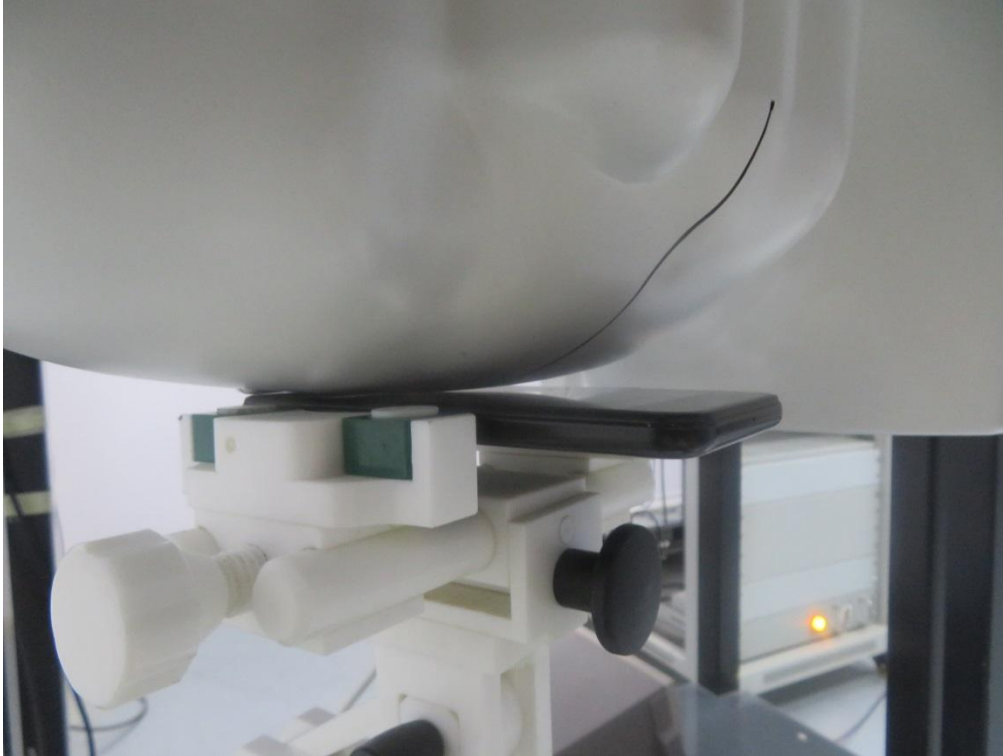

Test Setup Photos for SAR Testing

Head Setup Photo (Left Cheek)

Head Setup Photo (Left Tilt)

Head Setup Photo (Right Cheek)

Head Setup Photo (Right Tilt)

10mm body-worn Back Side Setup Photo (hotspot)

10mm body-worn Front Side Setup Photo (hotspot)

10mm body-worn Left Side Setup Photo (hotspot)

10mm body-worn Right Side Setup Photo (hotspot)

10mm body-worn Top Side Setup Photo (hotspot)

10mm body-worn Bottom Side Setup Photo (hotspot)