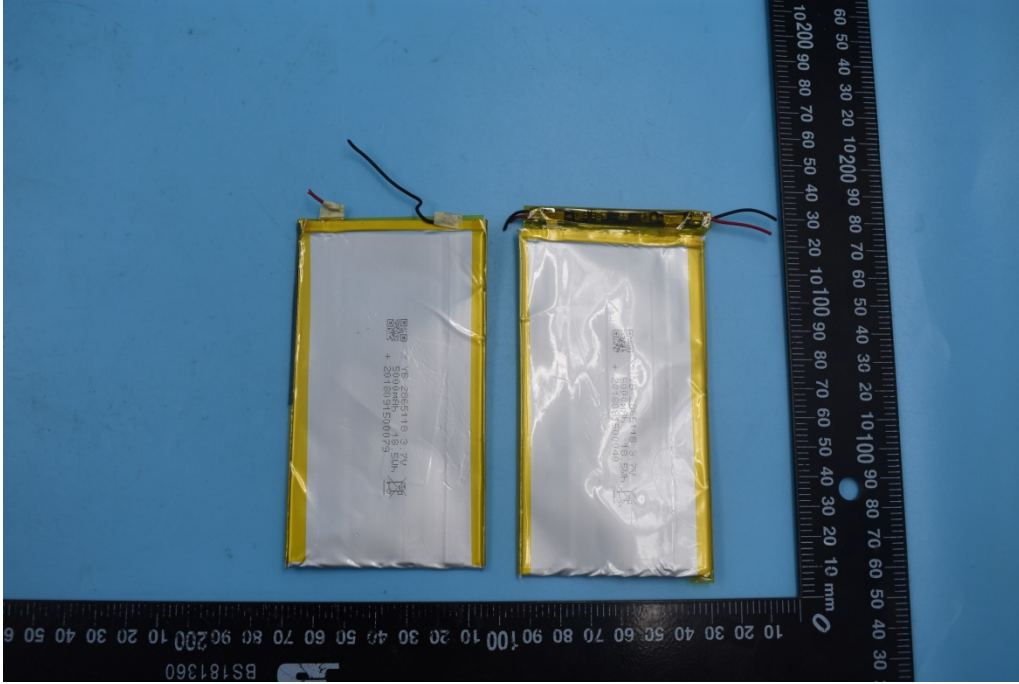

FCC ID: 2AIOHHT1004X16

Internal Photos

1. EUT uncover view

2. Mainboard front view

3. Mainboard rear view

4. Antenna view