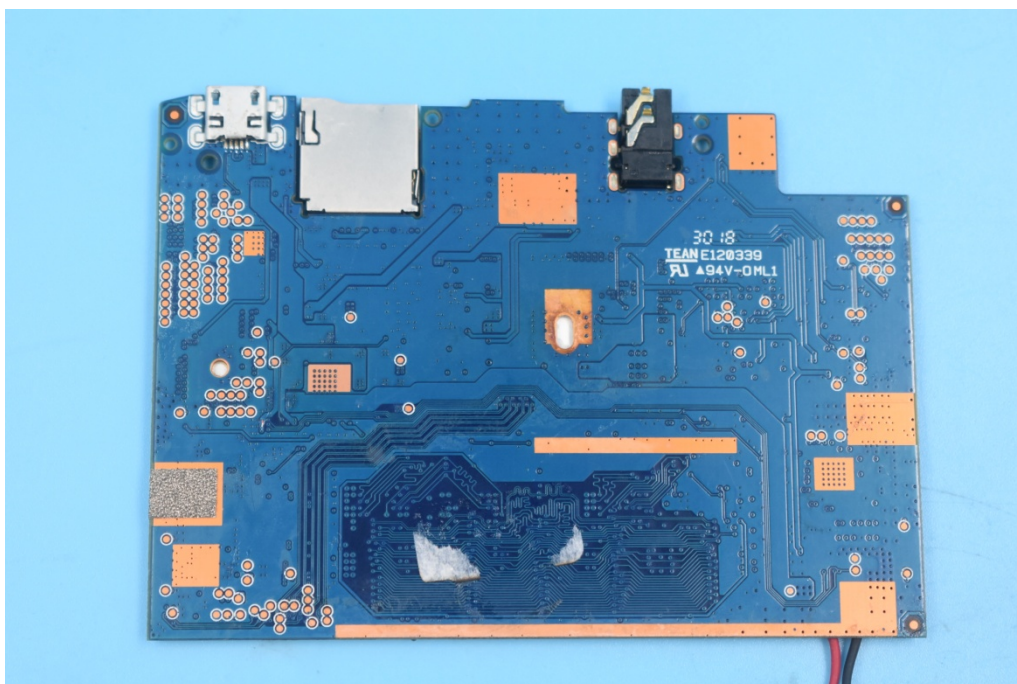

FCC ID: 2AIOHHT1004X16

Internal Photos

1. EUT uncover view

2. Mainboard front view

3. Mainboard rear view

4. Antenna view