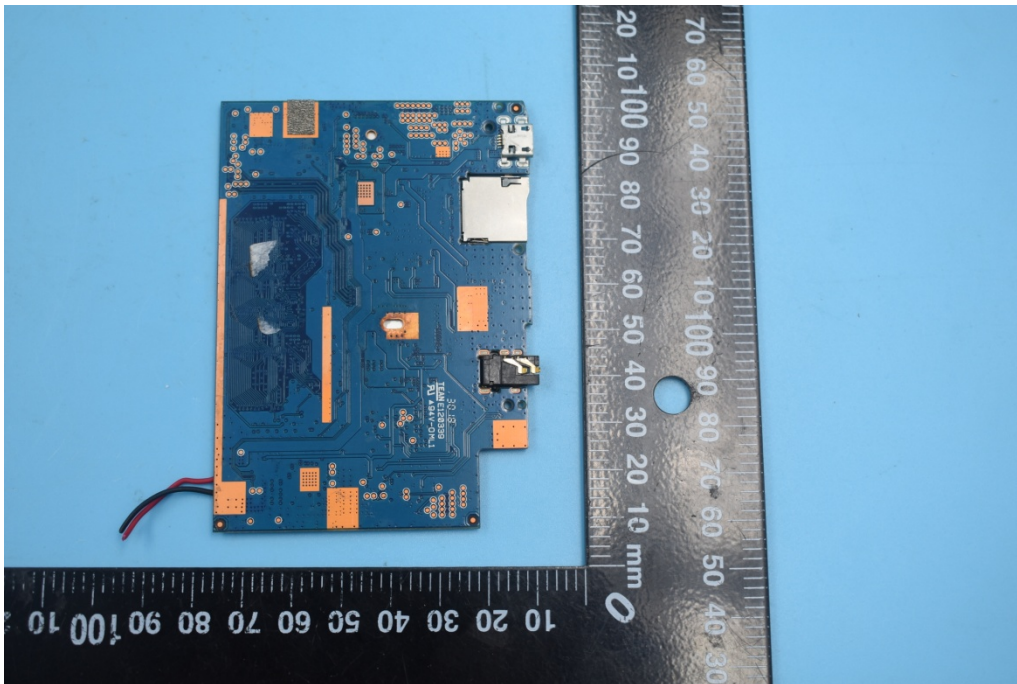

FCC ID: 2AIOHHT1004X16

Internal Photos

1. EUT uncover view

2. Mainboard front view

3. Mainboard rear view

4. Antenna view