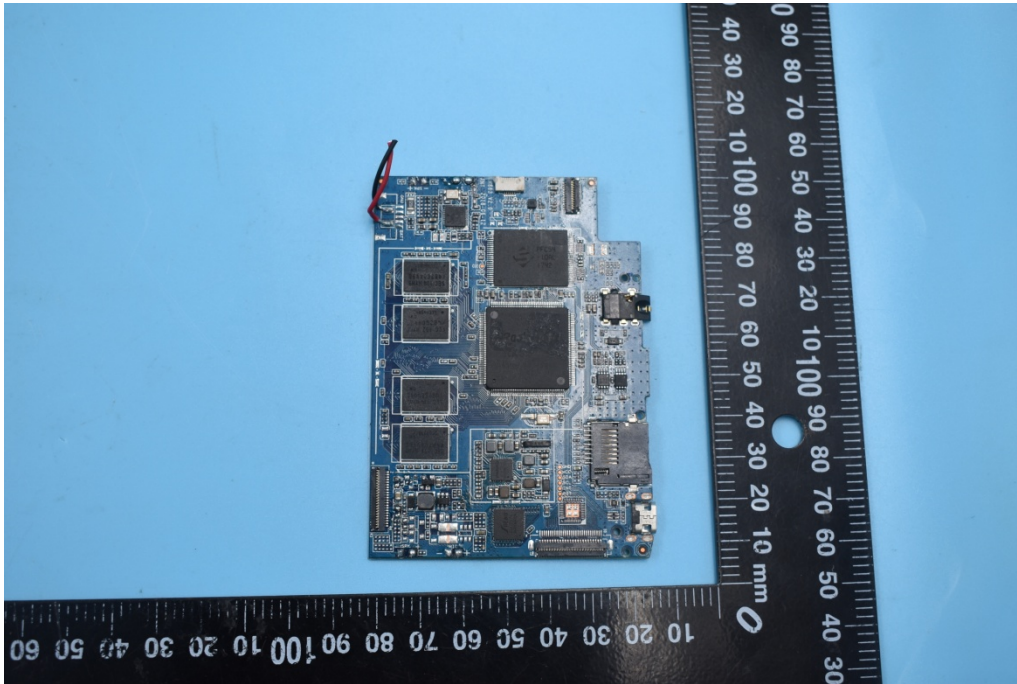

FCC ID: 2AIOHHT1004X16

Internal Photos

1. EUT uncover view

2. Mainboard front view

3. Mainboard rear view

4. Antenna view