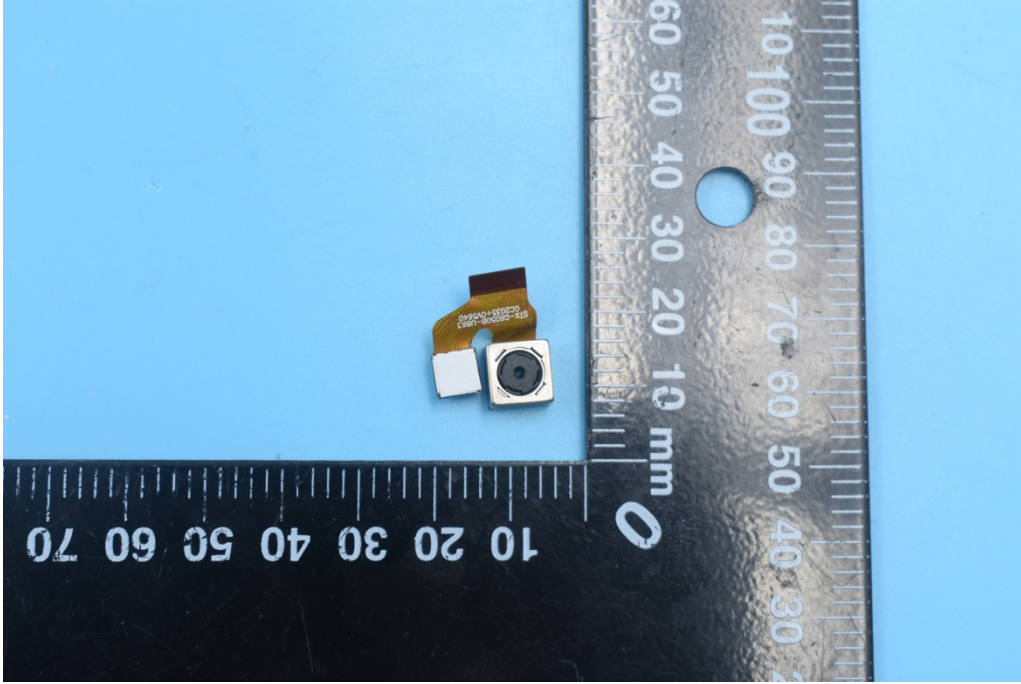

FCC ID: 2AIOHHT1004X16

Internal Photos

1. EUT uncover view

2. Mainboard front view

3. Mainboard rear view

4. Antenna view