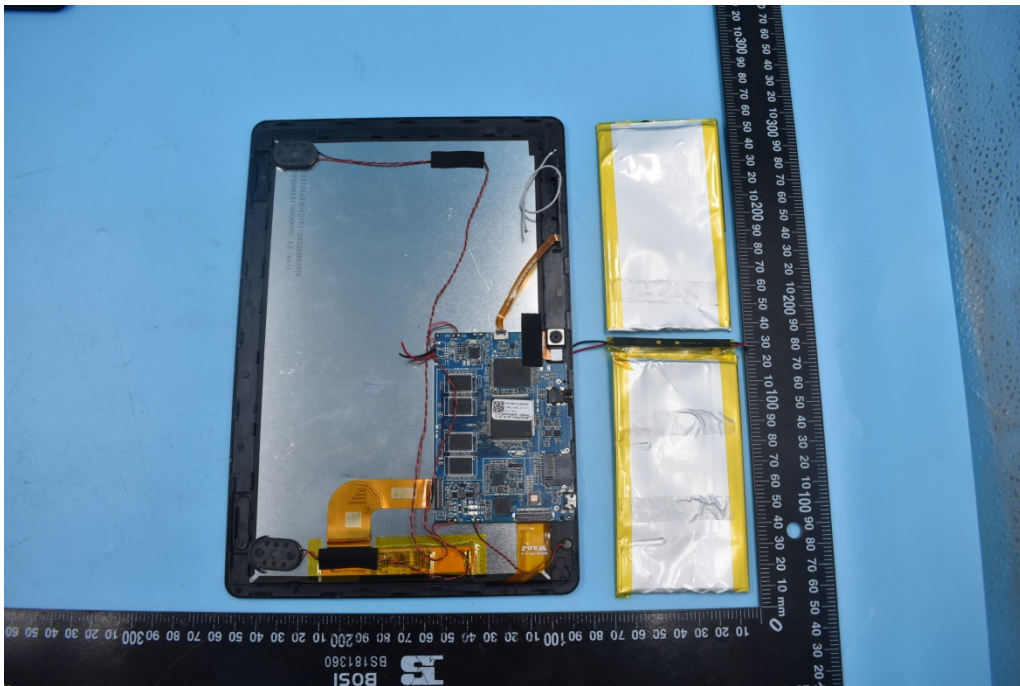

FCC ID: 2AIOHHT1004X16

Internal Photos

1. EUT uncover view

2. Mainboard front view

3. Mainboard rear view

4. Antenna view