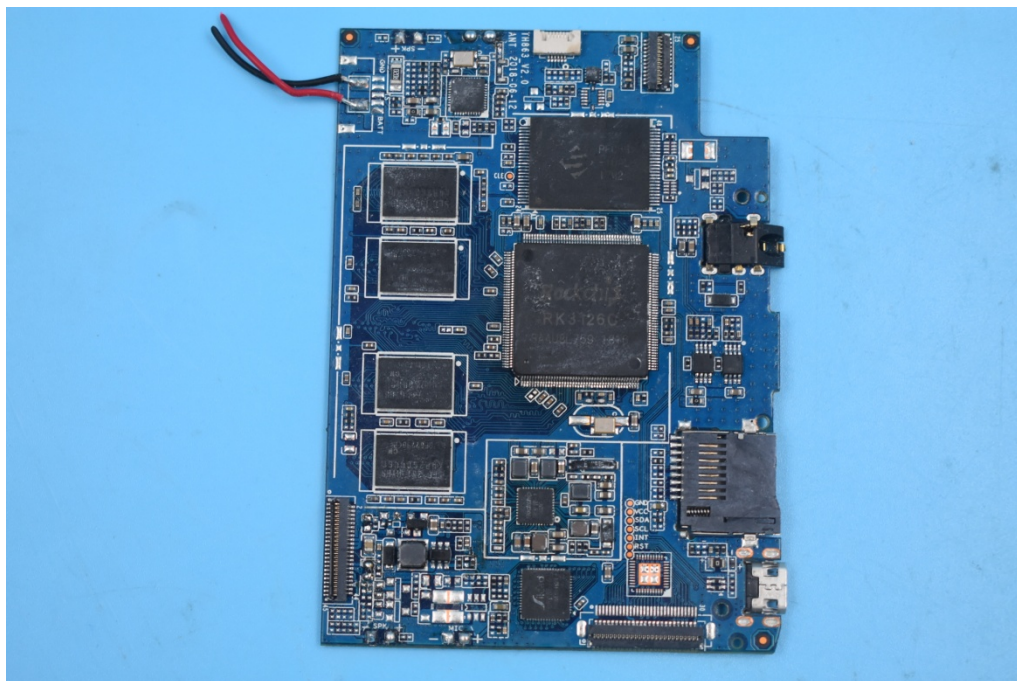

FCC ID: 2AIOHHT1004X16

Internal Photos

1. EUT uncover view

2. Mainboard front view

3. Mainboard rear view

4. Antenna view