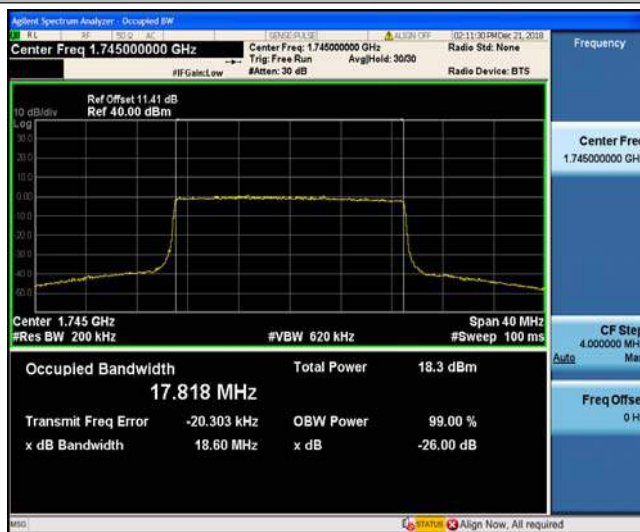

Band4_20MHz_16QAM_20050_100RB#0