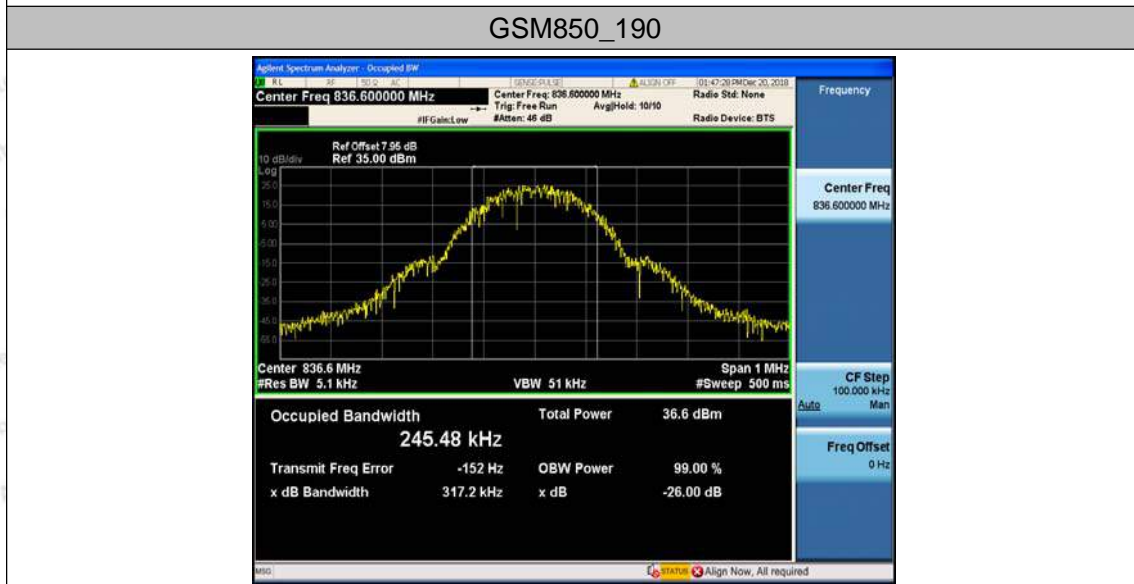

Test Graphs

GPRS850_128