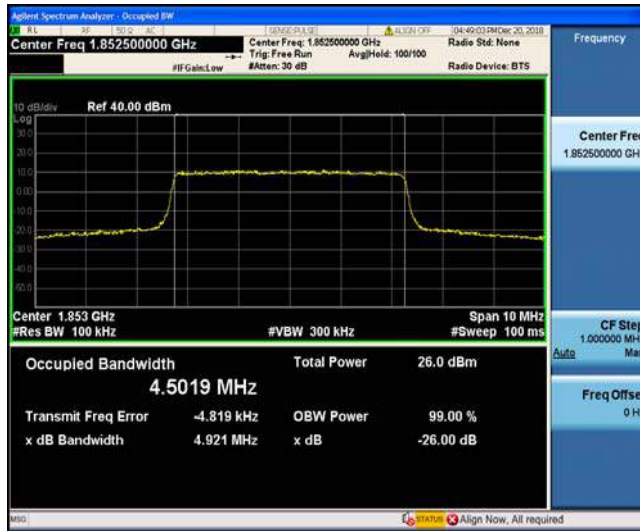

Band2_5MHz_QPSK_18900_25RB#0