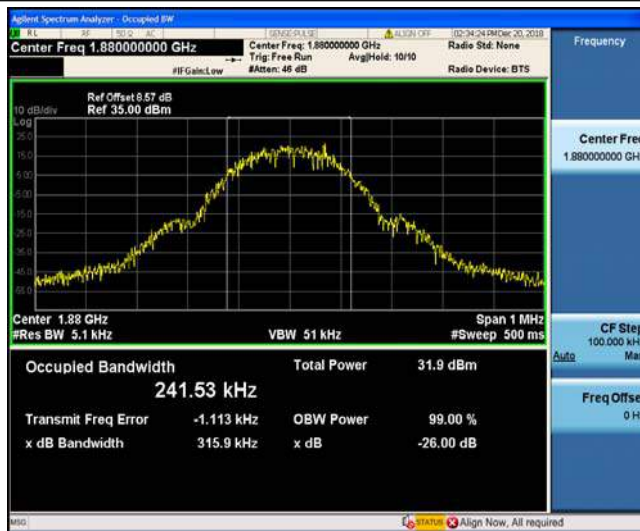

1. The EUT's output RF connector was connected with a short cable to the spectrum analyzer
2. RBW was set to about 1% of emission BW, VBW= 3 times RBW.
3. -26dBc display line was placed on the screen (or 99% bandwidth), the occupied bandwidth is the delta frequency between the two points where the display line intersects the signal trace.

Test Graphs

GPRS850_128

GPRS850_190

GPRS850_251

GSM1900_512

GSM1900_661

GSM1900_810

GPRS1900_512