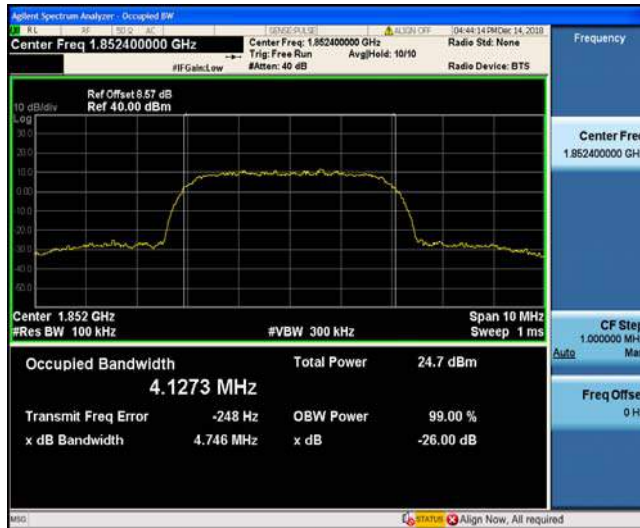

Band II_9262