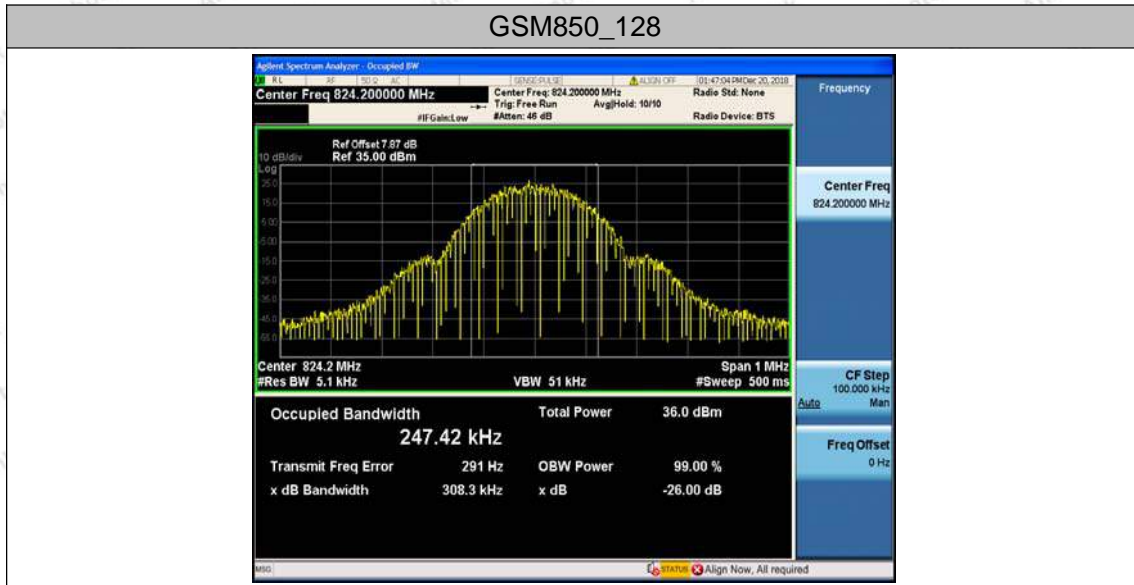

Test Graphs

GPRS850_128