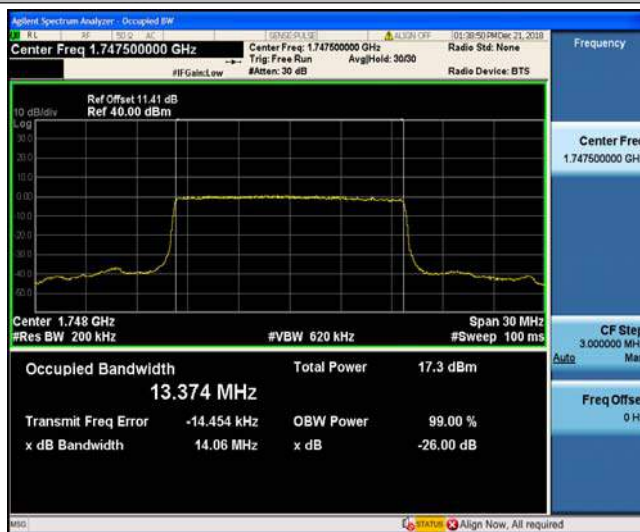

Band4_20MHz_QPSK_20050_100RB#0