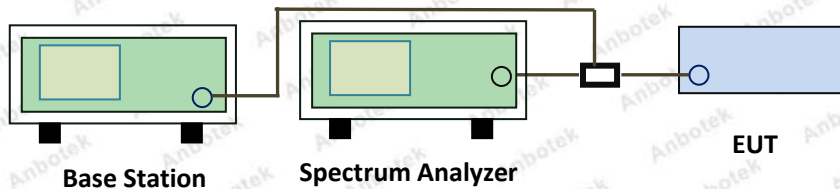

7. Spurious Emissions at Antenna Terminals

7.1. Test Standard and Limit

The mean power of emissions must be attenuated below the mean power of the unmodulated carrier (P) on any frequency outside the frequency band by at least $(43 + 10 \log P)$ dB, in this case, -13dBm.

7.2. Test Setup

7.3. Test Procedure

1. The RF output of the transceiver was connected to a spectrum analyzer through appropriate attenuation.
2. The resolution bandwidth of the spectrum analyzer was set at 1MHz, sufficient scans were taken to show the out of band Emissions if any up to 10th harmonic.
3. For the out of band: Set the RBW= 1MHz, VBW = 3MHz, Start=30MHz, Stop= 10th harmonic.

7.4. Test Data

Band	Channel	Frequency Rang(Mhz)	Value(dBm)	Limit(dBm)	Verdict
GSM850	128	0.009~0.15	-47.48	-33	PASS
GSM850	128	0.15~30	-51.41	-23	PASS
GSM850	128	30~1000	-35.42	-13	PASS
GSM850	128	1000~9000	-25.28	-13	PASS
GSM850	190	0.009~0.15	-46.69	-33	PASS
GSM850	190	0.15~30	-52.49	-23	PASS
GSM850	190	30~1000	-34.93	-13	PASS
GSM850	190	1000~9000	-27.17	-13	PASS
GSM850	251	0.009~0.15	-45.22	-33	PASS
GSM850	251	0.15~30	-52.03	-23	PASS
GSM850	251	30~1000	-35.51	-13	PASS
GSM850	251	1000~9000	-27.47	-13	PASS
GPRS850	128	0.009~0.15	-47.48	-43	PASS
GPRS850	128	0.15~30	-51.43	-33	PASS
GPRS850	128	30~1000	-35.92	-13	PASS
GPRS850	128	1000~9000	-26.69	-13	PASS
GPRS850	190	0.009~0.15	-45.80	-43	PASS
GPRS850	190	0.15~30	-51.92	-33	PASS
GPRS850	190	30~1000	-35.02	-13	PASS
GPRS850	190	1000~9000	-25.95	-13	PASS
GPRS850	251	0.009~0.15	-46.06	-43	PASS
GPRS850	251	0.15~30	-51.21	-33	PASS