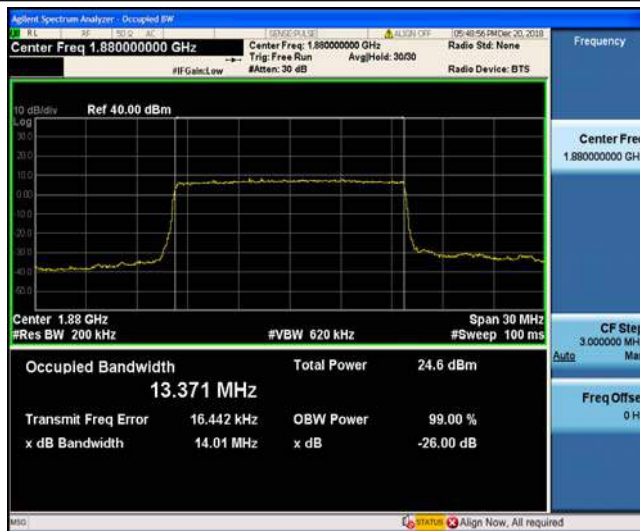

Band2_15MHz_QPSK_19125_75RB#0