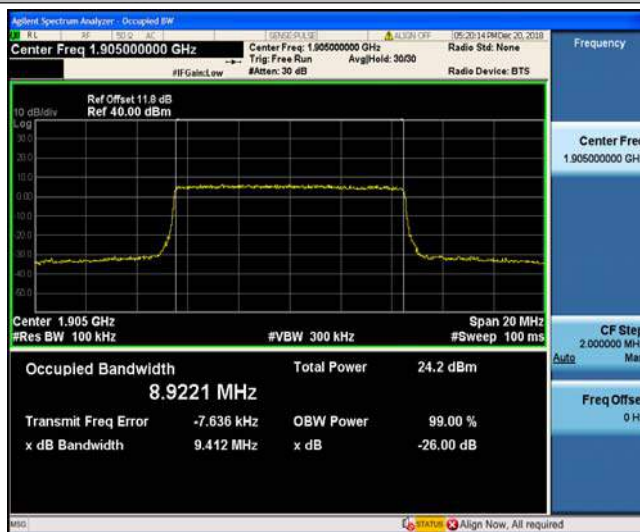

Band2_15MHz_QPSK_18675_75RB#0