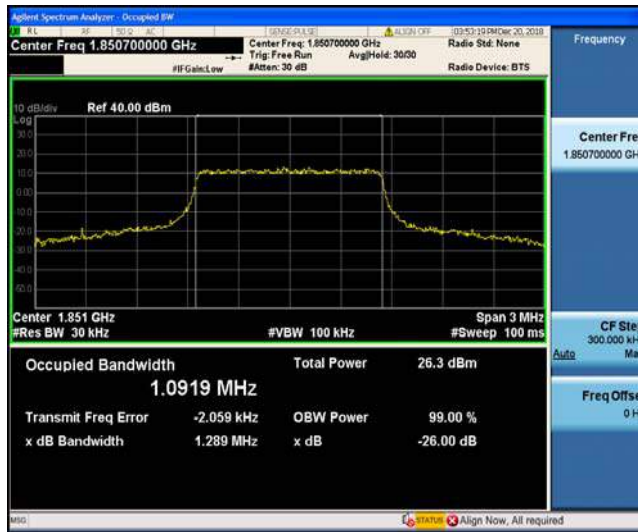

Band2_1.4MHz_QPSK_18607_6RB#0