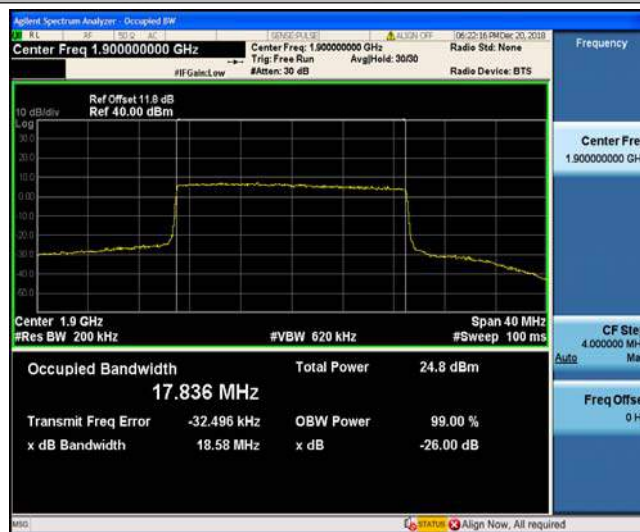

Band2_20MHz_16QAM_18700_100RB#0