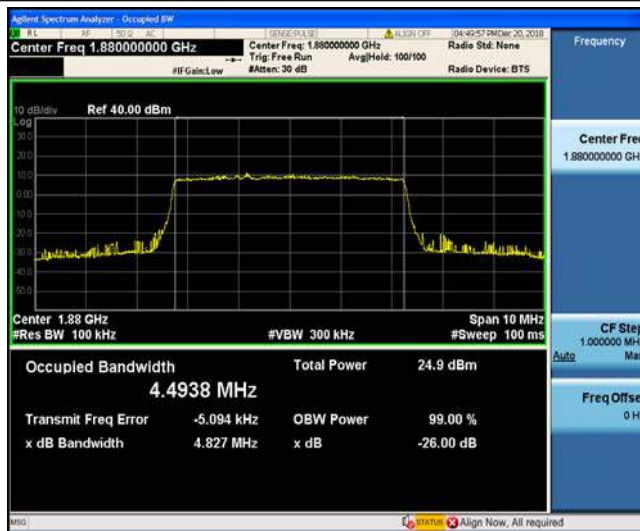

Band2_5MHz_16QAM_19175_25RB#0