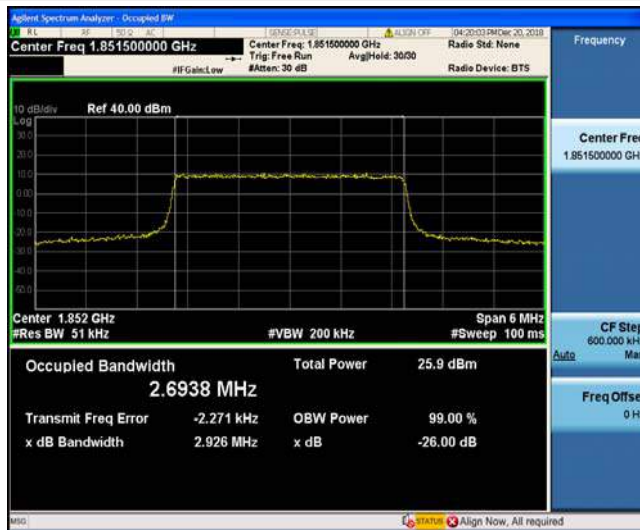

Band2_3MHz_QPSK_18900_15RB#0