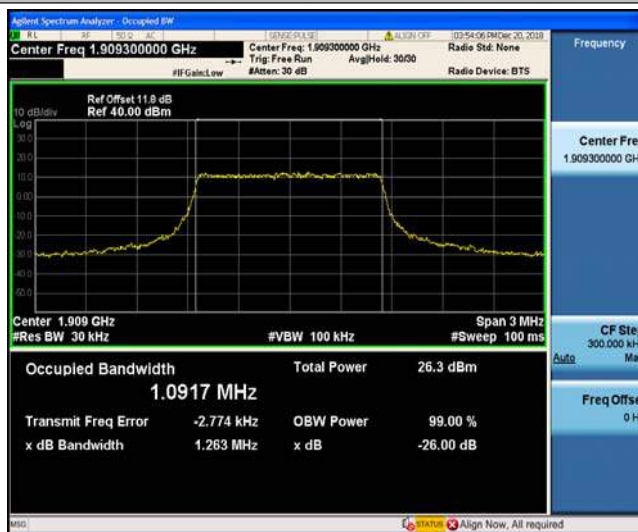

Band2_1.4MHz_QPSK_19193_6RB#0

Band2_1.4MHz_16QAM_18607_6RB#0