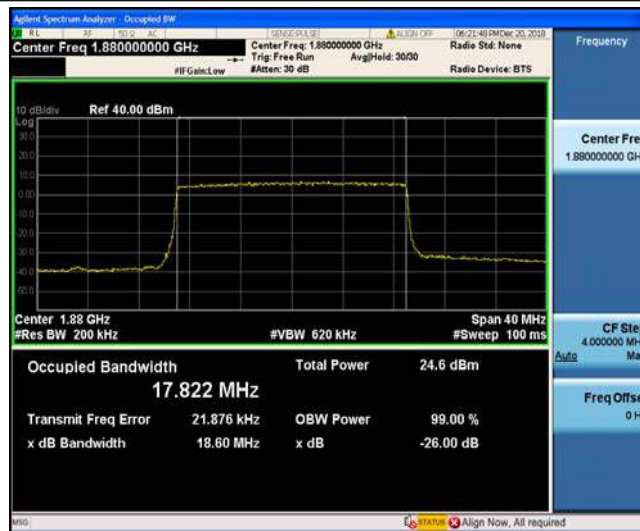

Band2_20MHz_QPSK_19100_100RB#0