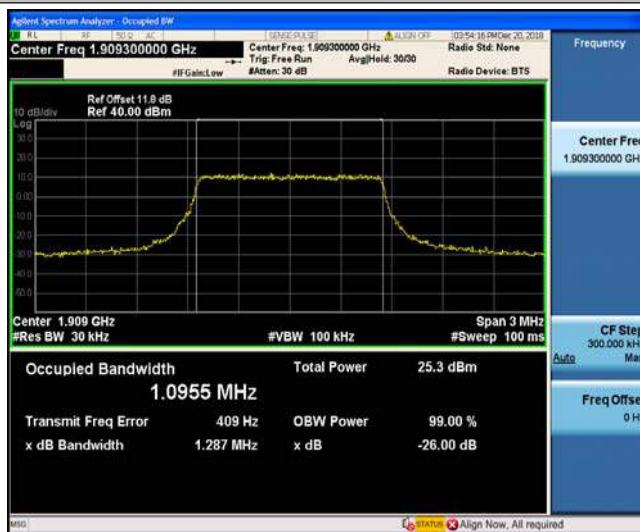

Band2_3MHz_QPSK_18615_15RB#0