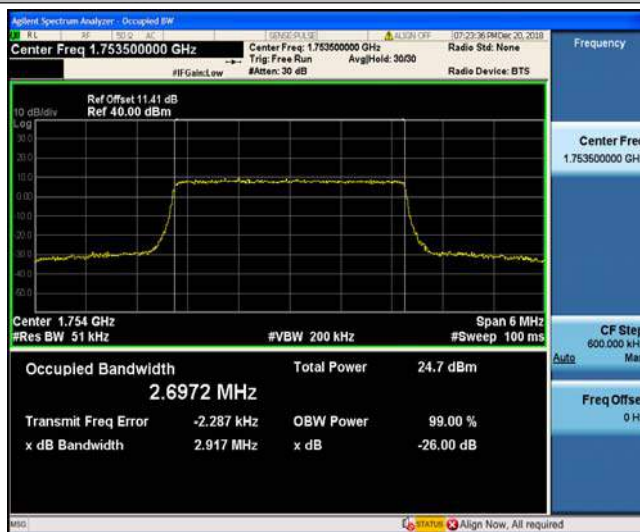

Band4_5MHz_QPSK_19975_25RB#0