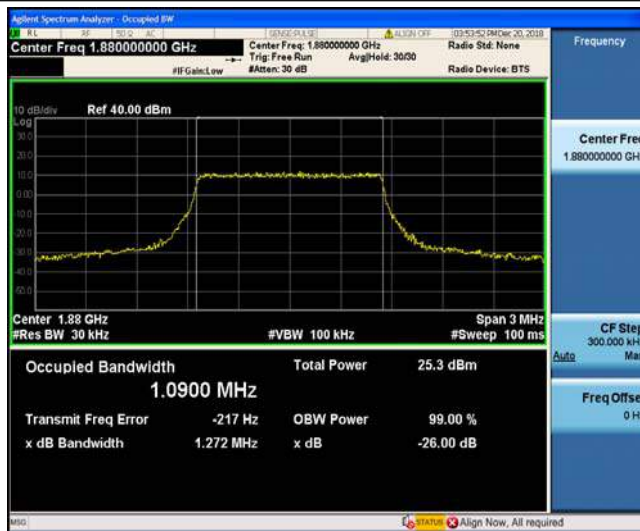

Band2_1.4MHz_16QAM_19193_6RB#0