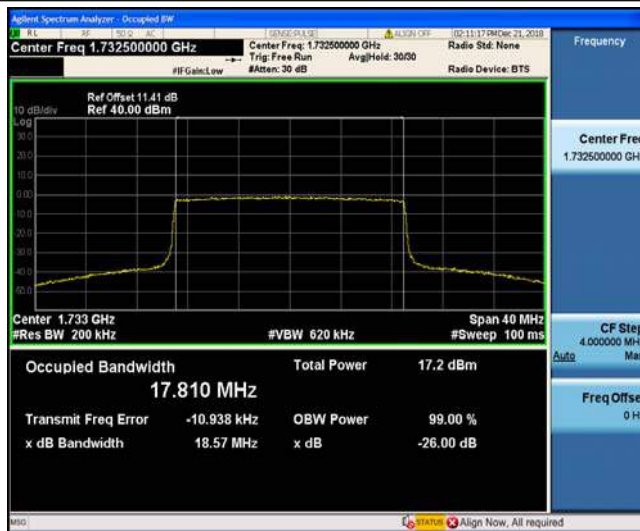

Band4_20MHz_16QAM_20300_100RB#0