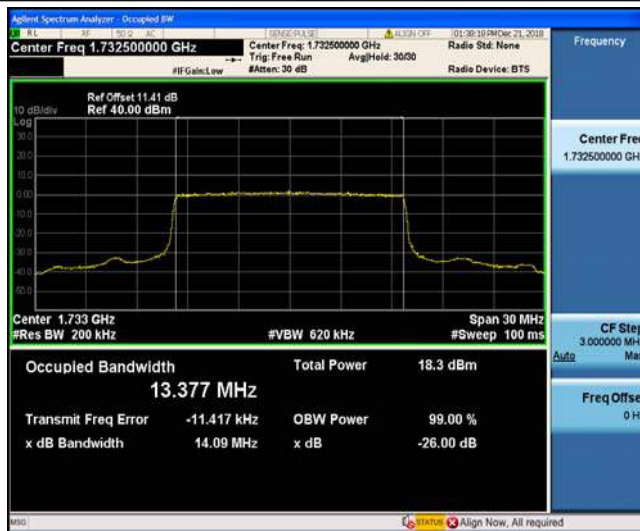

Band4_15MHz_QPSK_20325_75RB#0