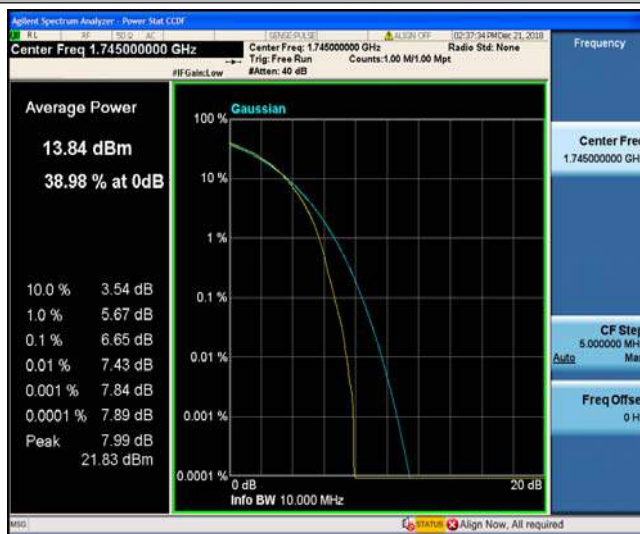

Band4_20MHz_16QAM_20300_100RB#0