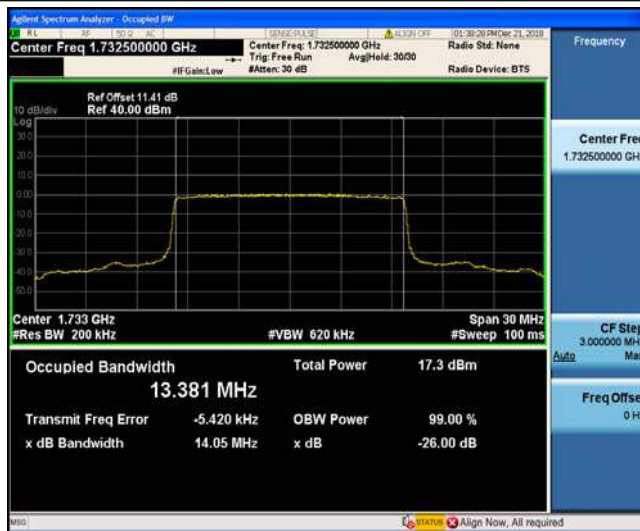

Band4_15MHz_16QAM_20325_75RB#0