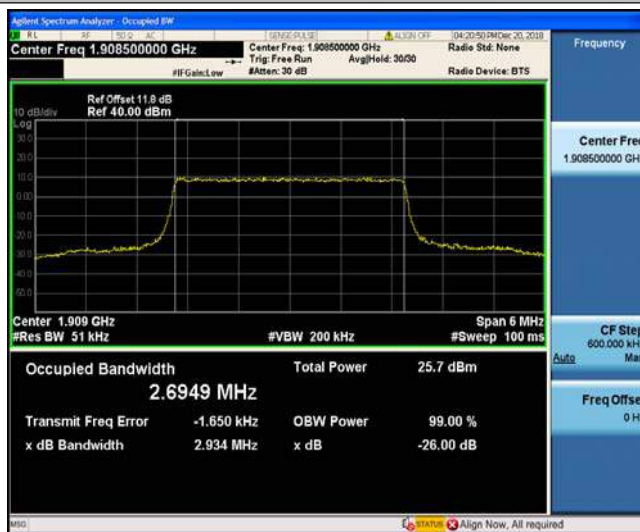

Band2_3MHz_16QAM_18615_15RB#0