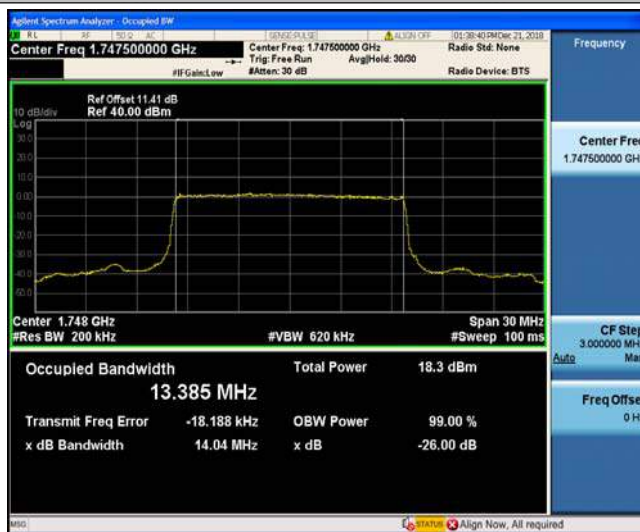

Band4_15MHz_16QAM_20025_75RB#0