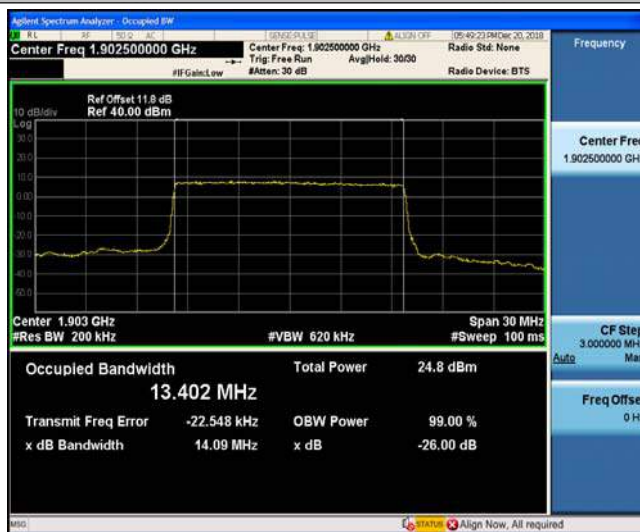

Band2_15MHz_16QAM_18675_75RB#0