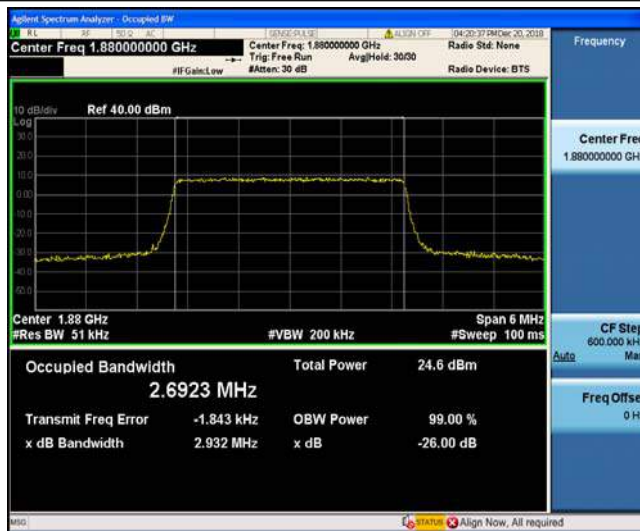

Band2_3MHz_16QAM_19185_15RB#0