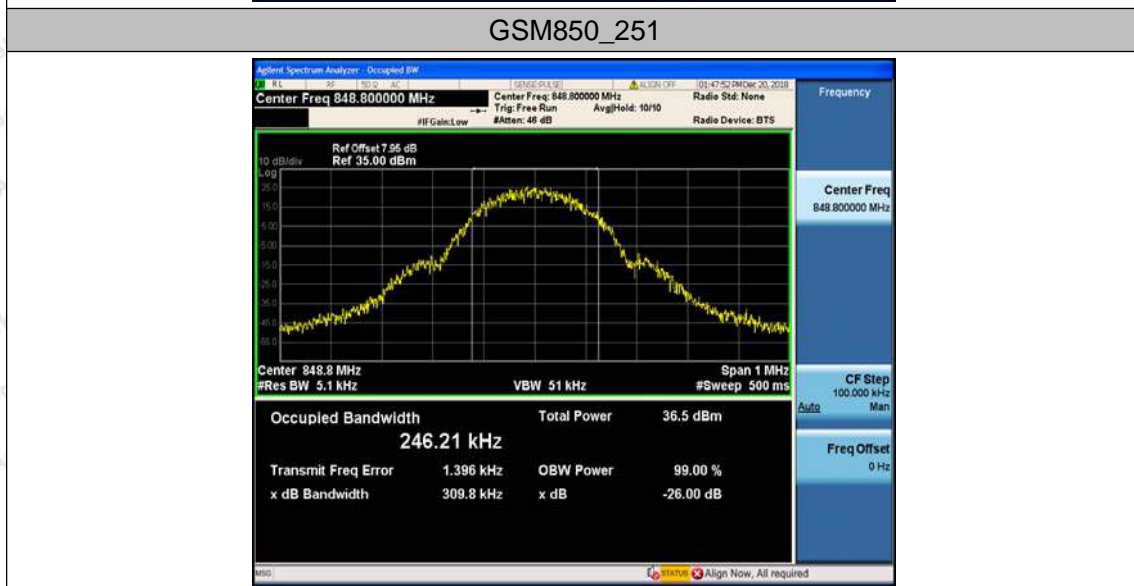

Test Graphs

GPRS850_128