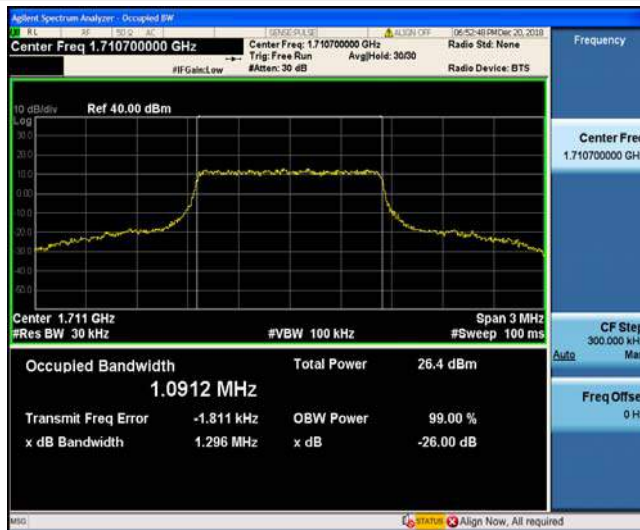

Band4_1.4MHz_QPSK_20175_6RB#0