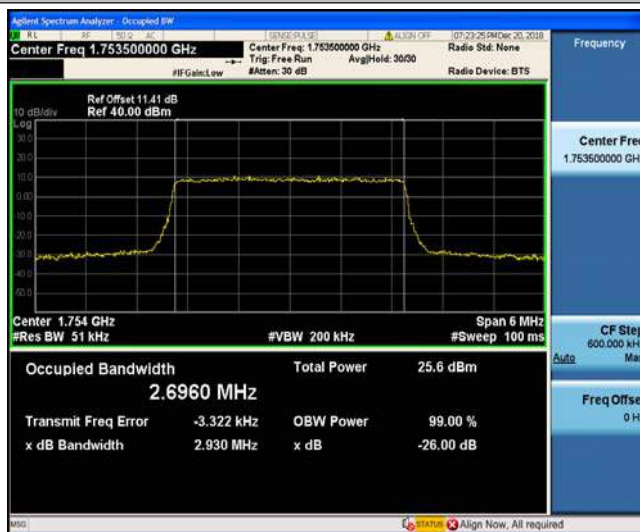

Band4_3MHz_16QAM_19965_15RB#0