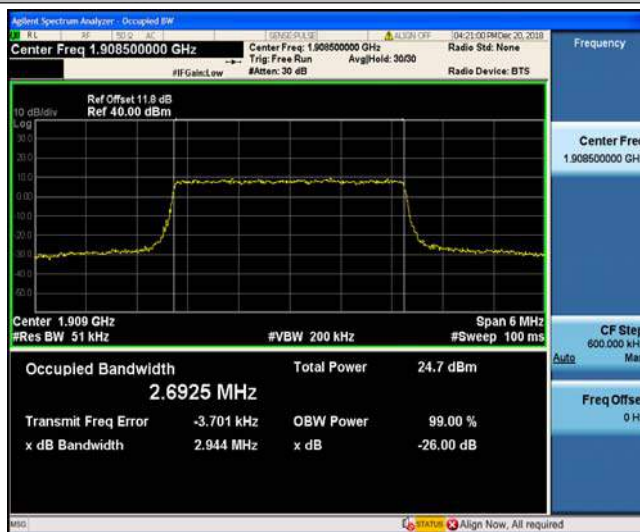

Band2_5MHz_QPSK_18625_25RB#0