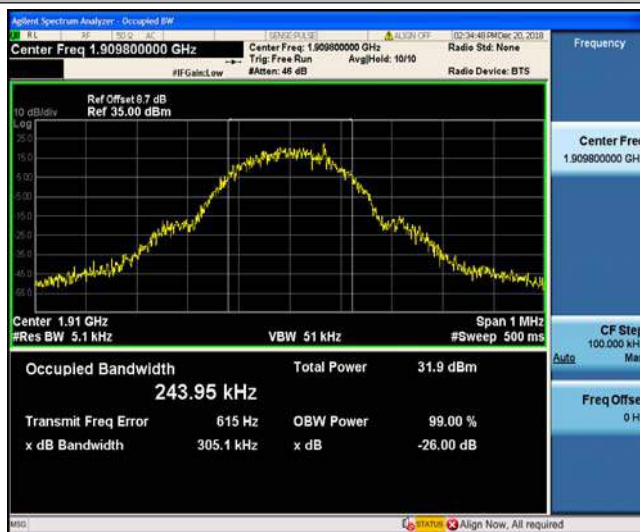

1. The EUT's output RF connector was connected with a short cable to the spectrum analyzer
2. RBW was set to about 1% of emission BW, VBW= 3 times RBW.
3. -26dBc display line was placed on the screen (or 99% bandwidth), the occupied bandwidth is the delta frequency between the two points where the display line intersects the signal trace.

Test Graphs

GPRS850_128

GPRS850_190

GPRS850_251

GSM1900_512

GSM1900_661

GSM1900_810

GPRS1900_512