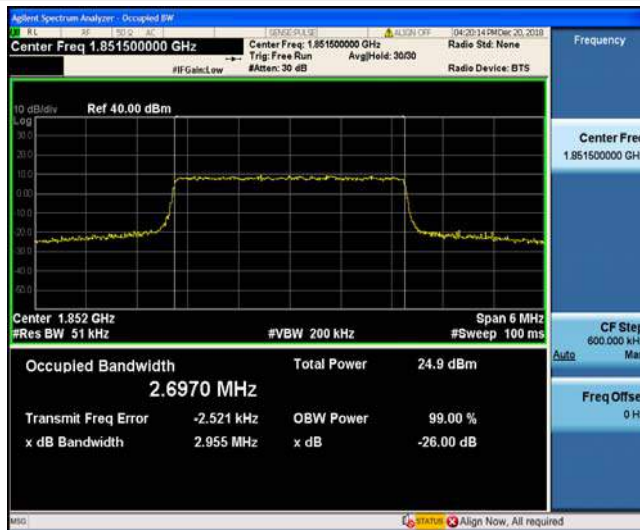

Band2_3MHz_16QAM_18900_15RB#0