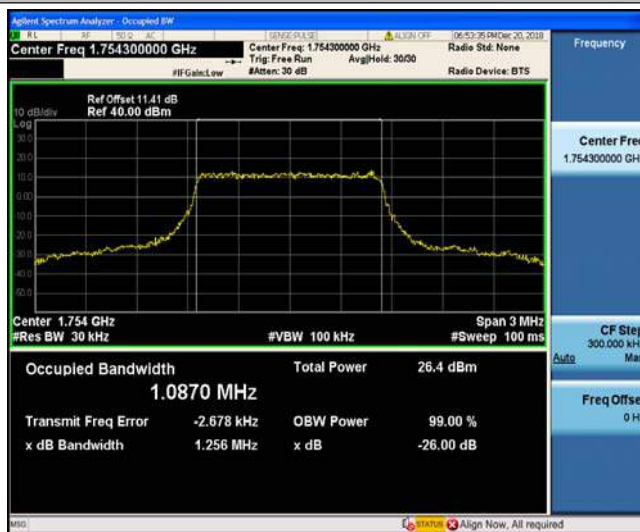

Band4_1.4MHz_16QAM_19957_6RB#0