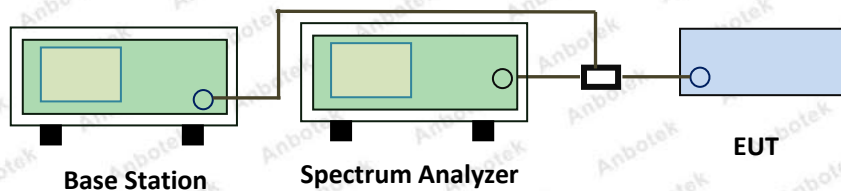

6. Occupied Bandwidth

6.1. Test Standard and Limit

Spec	Item	Requirement
§2.1049, §22.917, §22.905 §24.238 §27.53(a)	a)	99% Occupied Bandwidth(kHz)
	b)	26 dB Bandwidth(kHz)

6.2. Test Setup

6.3. Test Procedure

1. The EUT's output RF connector was connected with a short cable to the spectrum analyzer
2. RBW was set to about 1% of emission BW, VBW= 3 times RBW.
3. -26dBc display line was placed on the screen (or 99% bandwidth), the occupied bandwidth is the delta frequency between the two points where the display line intersects the signal trace.

6.4. Test Data

Cellular Band (Part 22H) result/PCS Band (Part 24E) result:

GSM Mode:

Band	Channel	Occupied Bandwidth (kHz)	26dB Bandwidth (kHz)	Verdict
GSM850	128	247.4	308	PASS
GSM850	190	245.5	317	PASS
GSM850	251	246.2	310	PASS
GPRS850	128	244.8	307	PASS
GPRS850	190	247.4	312	PASS
GPRS850	251	243.9	316	PASS
GSM1900	512	245.8	312	PASS
GSM1900	661	241.5	316	PASS
GSM1900	810	244.0	305	PASS
GPRS1900	512	244.1	310	PASS
GPRS1900	661	243.3	317	PASS
GPRS1900	810	247.9	314	PASS