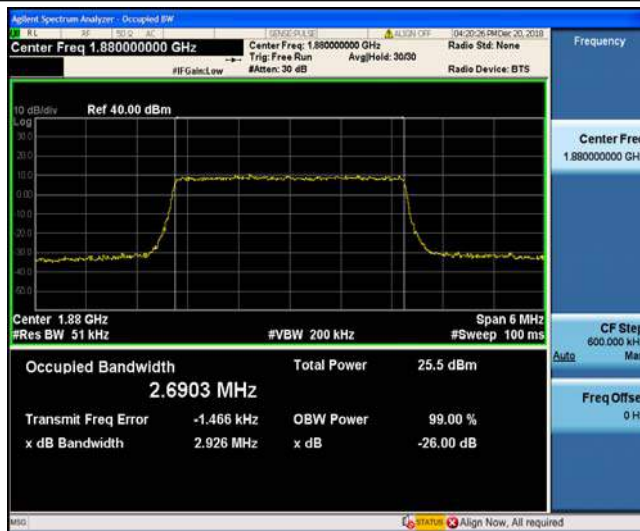

Band2_3MHz_QPSK_19185_15RB#0