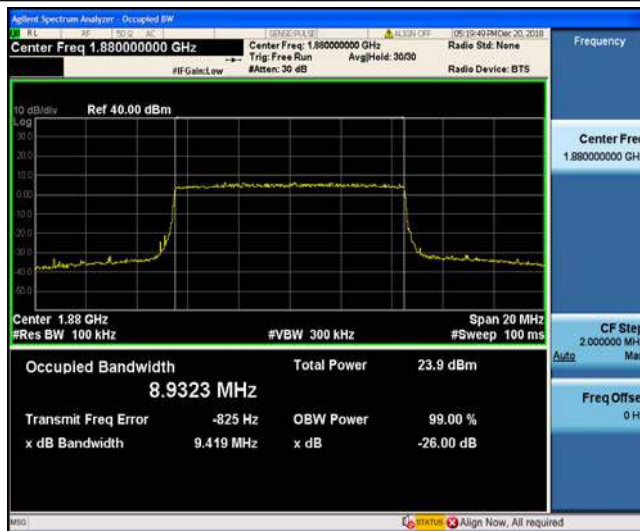

Band2_10MHz_16QAM_19150_50RB#0