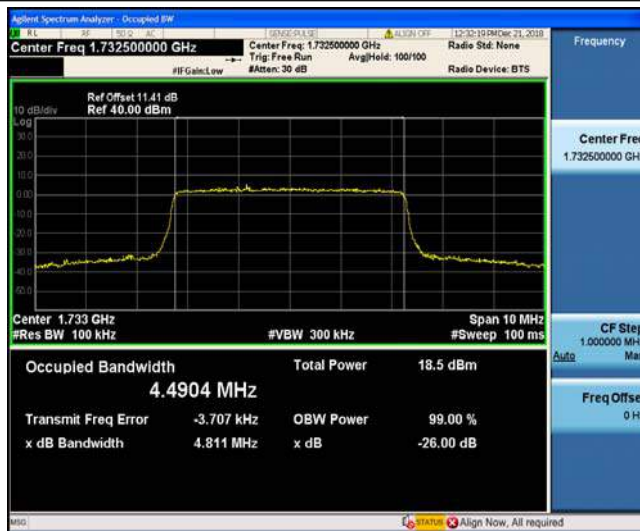

Band4_5MHz_16QAM_20375_25RB#0