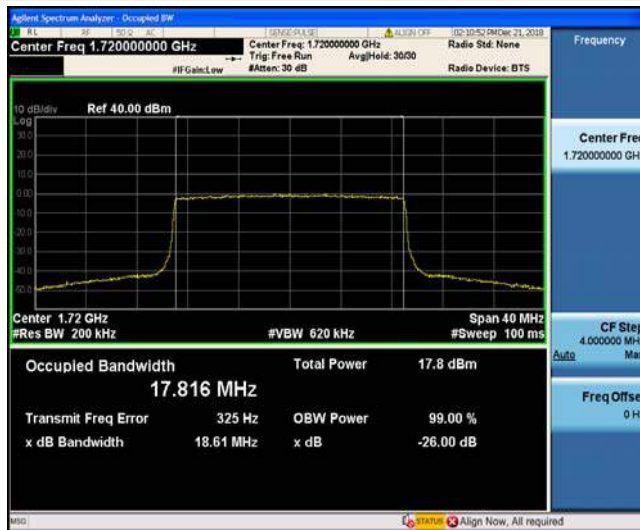

Band4_20MHz_16QAM_20175_100RB#0