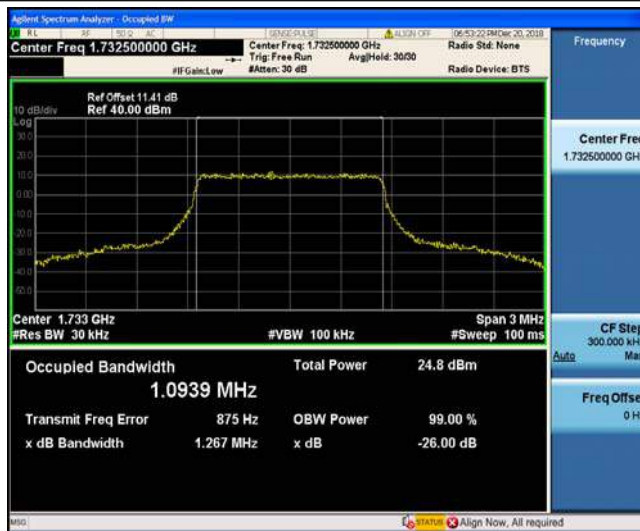

Band4_1.4MHz_16QAM_20393_6RB#0