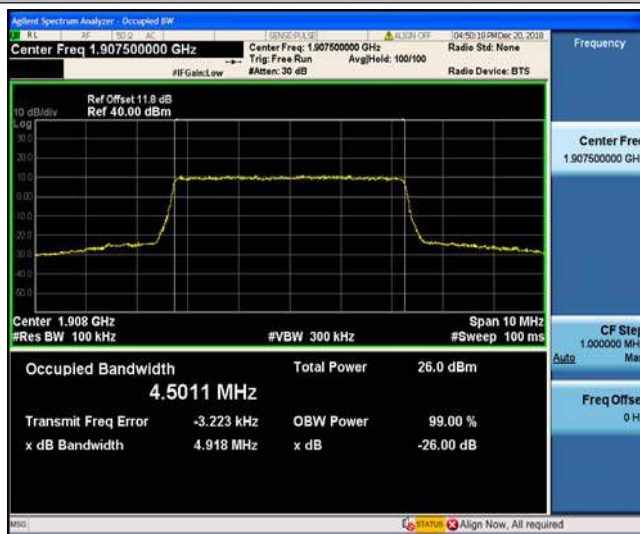

Band2_5MHz_16QAM_18625_25RB#0