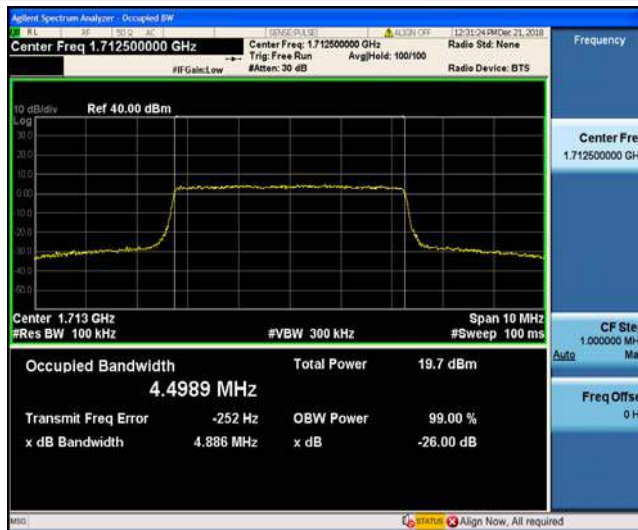

Band4_5MHz_QPSK_20175_25RB#0