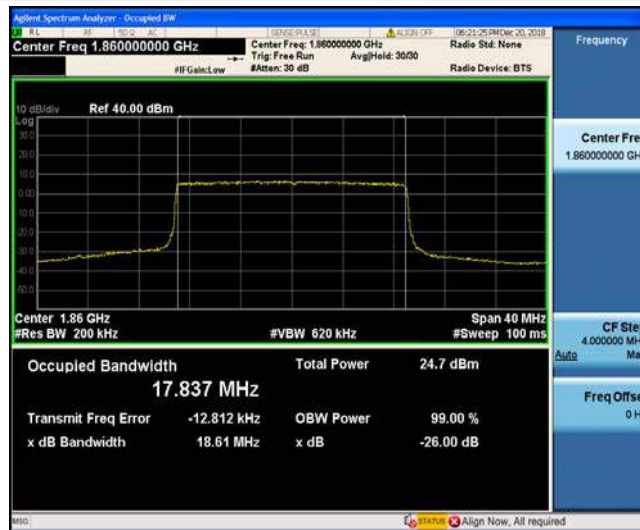

Band2_20MHz_QPSK_18900_100RB#0